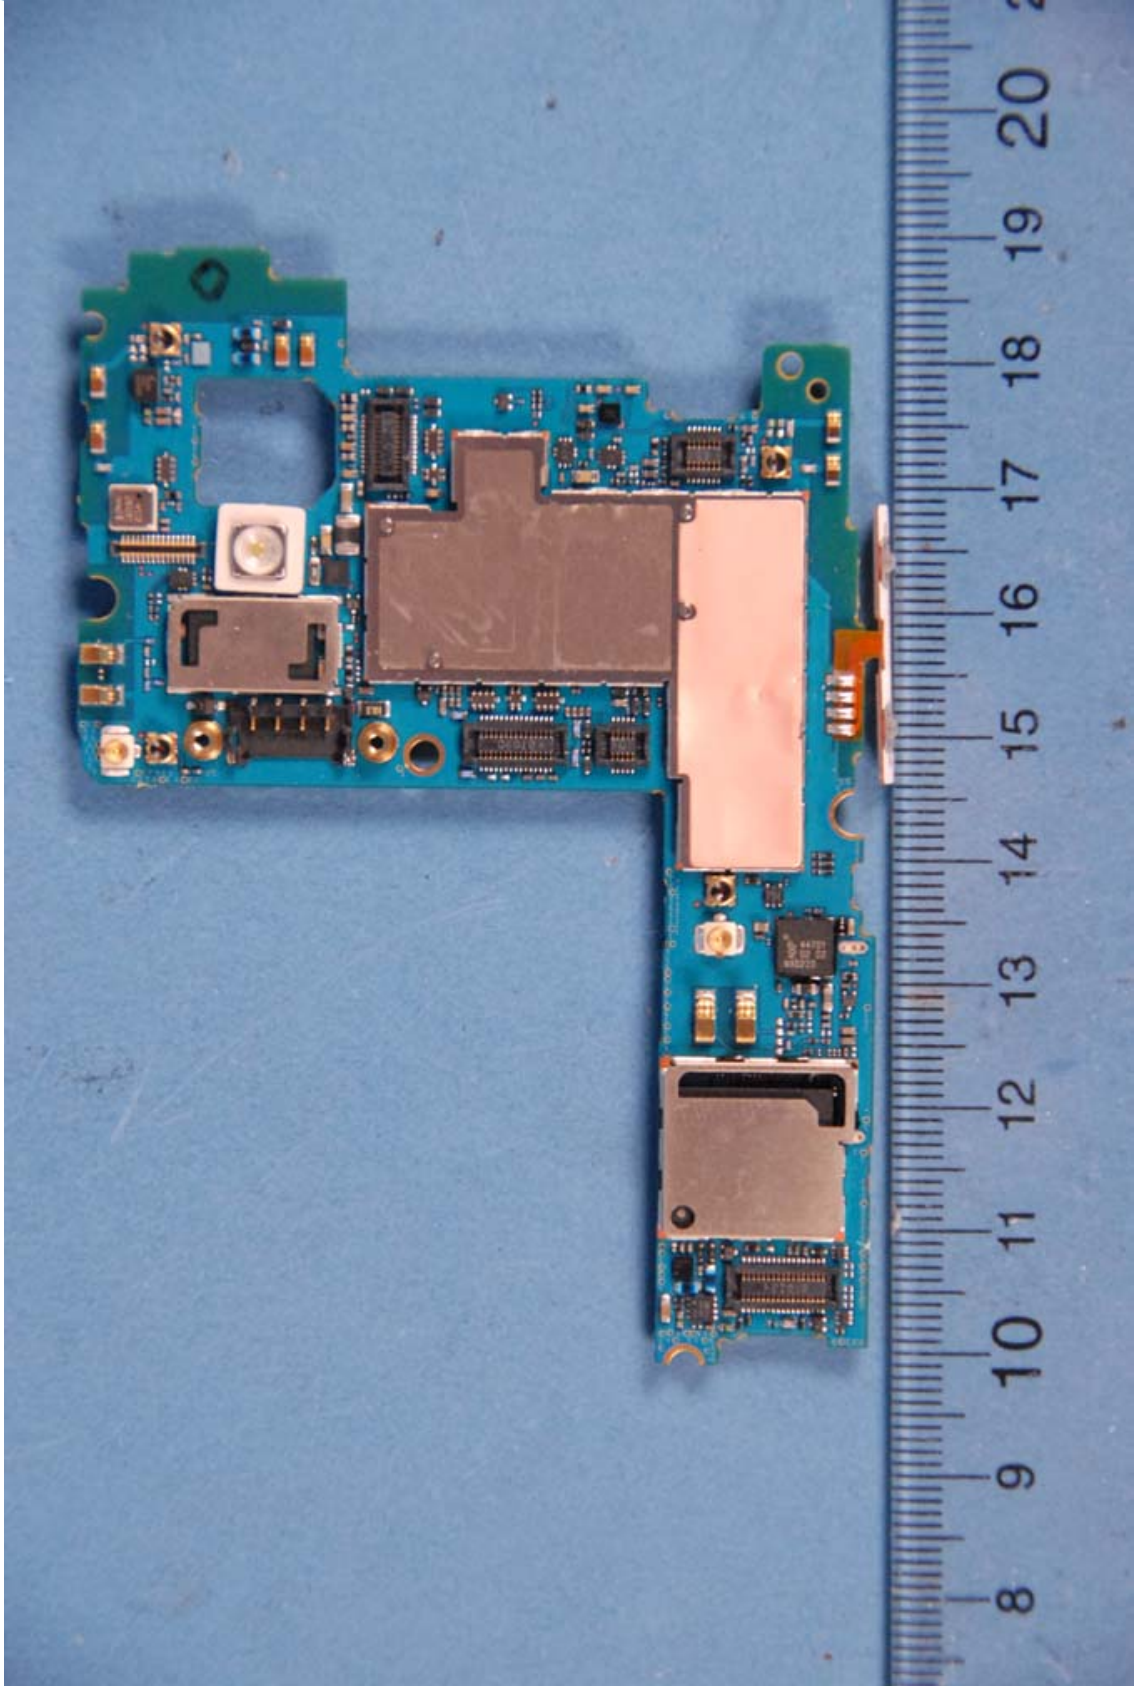

INTERNAL PHOTOGRAPHS

	LG Electronics Mobile Comm. FCC ID: ZNFE970	Model: E970
Internal Photos	EUT Type: Portable Handset	Page 1 of 9

	LG Electronics Mobile Comm. FCC ID: ZNFE970	Model: E970
Internal Photos	EUT Type: Portable Handset	Page 2 of 9

 PCTEST ENGINEERING LABORATORY, INC.	LG Electronics Mobile Comm. FCC ID: ZNFE970	Model: E970
Internal Photos	EUT Type: Portable Handset	Page 3 of 9

	LG Electronics Mobile Comm. FCC ID: ZNFE970	Model: E970
Internal Photos	EUT Type: Portable Handset	Page 4 of 9

 <p>PCTEST ENGINEERING LABORATORY, INC.</p>	LG Electronics Mobile Comm. FCC ID: ZNFE970	Model: E970
Internal Photos	EUT Type: Portable Handset	Page 5 of 9

	LG Electronics Mobile Comm. FCC ID: ZNFE970	Model: E970
Internal Photos	EUT Type: Portable Handset	Page 6 of 9

	<p>LG Electronics Mobile Comm. FCC ID: ZNFE970</p>	<p>Model: E970</p>
<p>Internal Photos</p>	<p>EUT Type: Portable Handset</p>	<p>Page 7 of 9</p>

	LG Electronics Mobile Comm. FCC ID: ZNFE970	Model: E970
Internal Photos	EUT Type: Portable Handset	Page 8 of 9