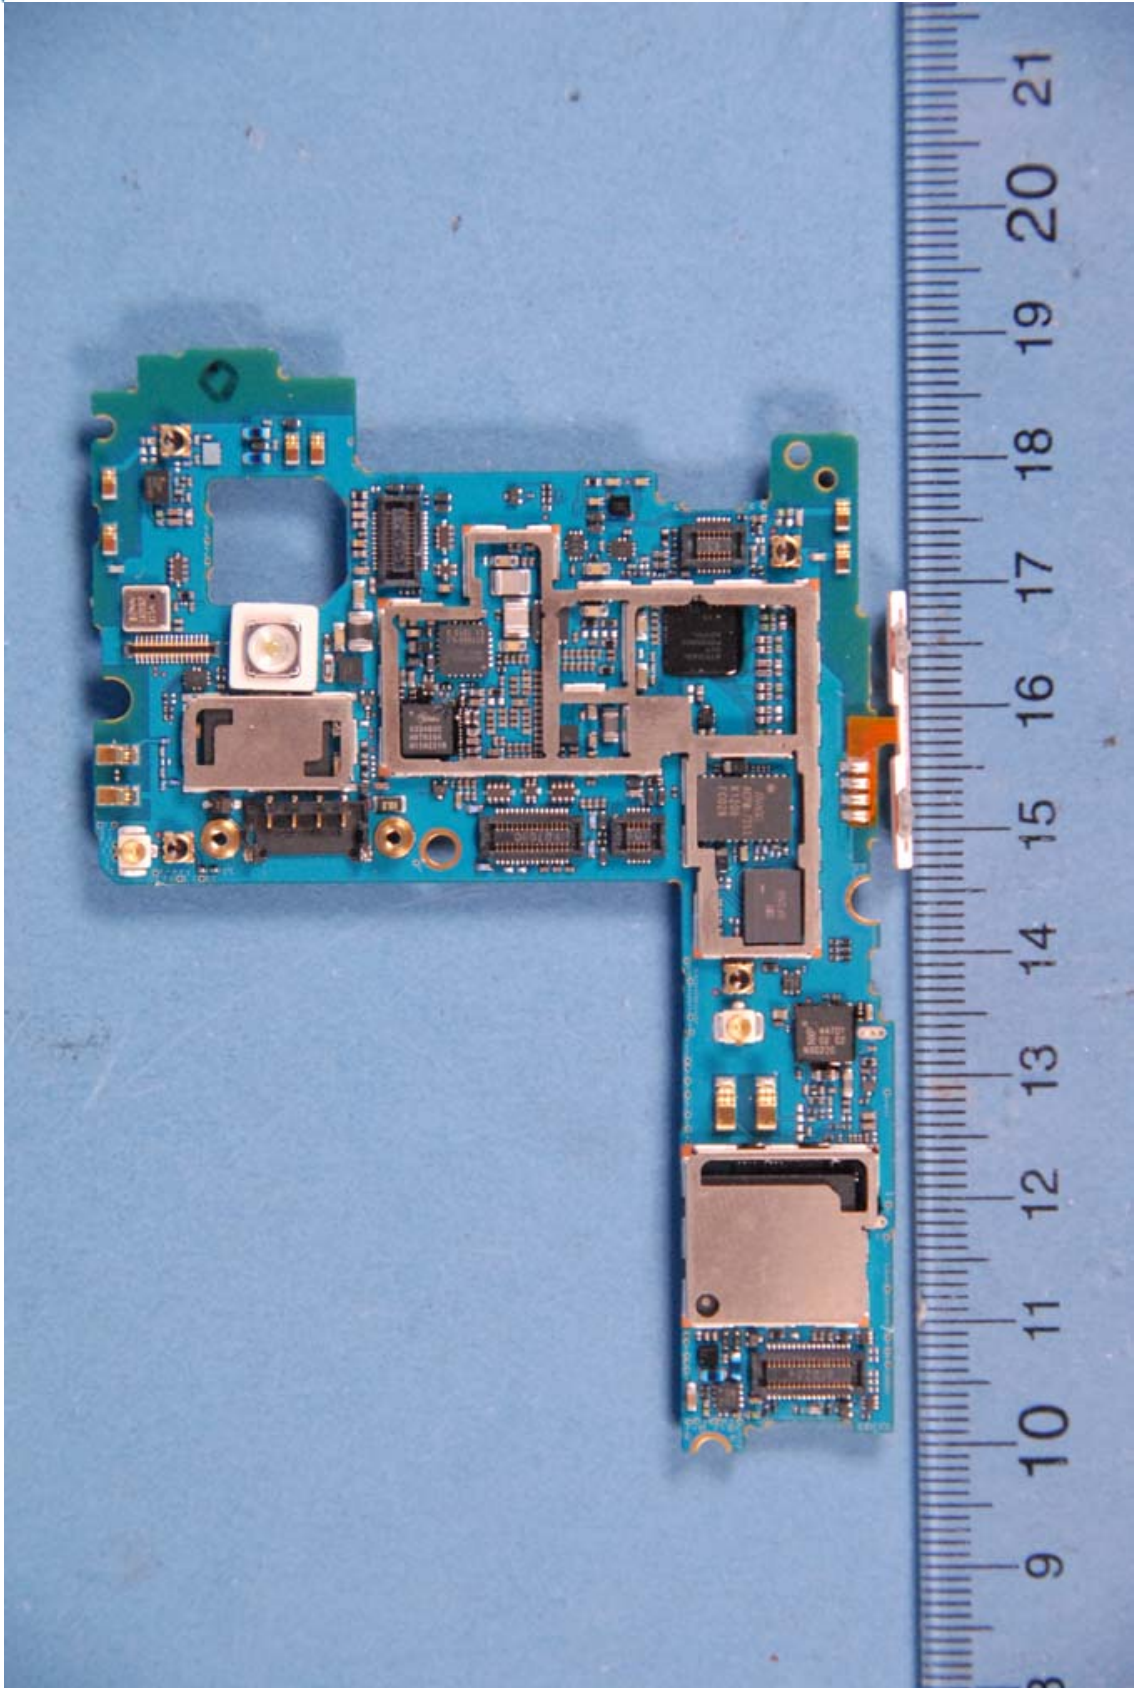

INTERNAL PHOTOGRAPHS

	LG Electronics Mobile Comm. FCC ID: ZNFE970	Model: E970
Internal Photos	EUT Type: Portable Handset	Page 1 of 9

	LG Electronics Mobile Comm. FCC ID: ZNFE970	Model: E970
Internal Photos	EUT Type: Portable Handset	Page 2 of 9

 PCTEST ENGINEERING LABORATORY, INC.	LG Electronics Mobile Comm. FCC ID: ZNFE970	Model: E970
Internal Photos	EUT Type: Portable Handset	Page 3 of 9

	LG Electronics Mobile Comm. FCC ID: ZNFE970	Model: E970
Internal Photos	EUT Type: Portable Handset	Page 4 of 9

 <p>PCTEST ENGINEERING LABORATORY, INC.</p>	LG Electronics Mobile Comm. FCC ID: ZNFE970	Model: E970
Internal Photos	EUT Type: Portable Handset	Page 5 of 9

	LG Electronics Mobile Comm. FCC ID: ZNFE970	Model: E970
Internal Photos	EUT Type: Portable Handset	Page 6 of 9

	<p>LG Electronics Mobile Comm. FCC ID: ZNFE970</p>	<p>Model: E970</p>
<p>Internal Photos</p>	<p>EUT Type: Portable Handset</p>	<p>Page 7 of 9</p>

	LG Electronics Mobile Comm. FCC ID: ZNFE970	Model: E970
Internal Photos	EUT Type: Portable Handset	Page 8 of 9