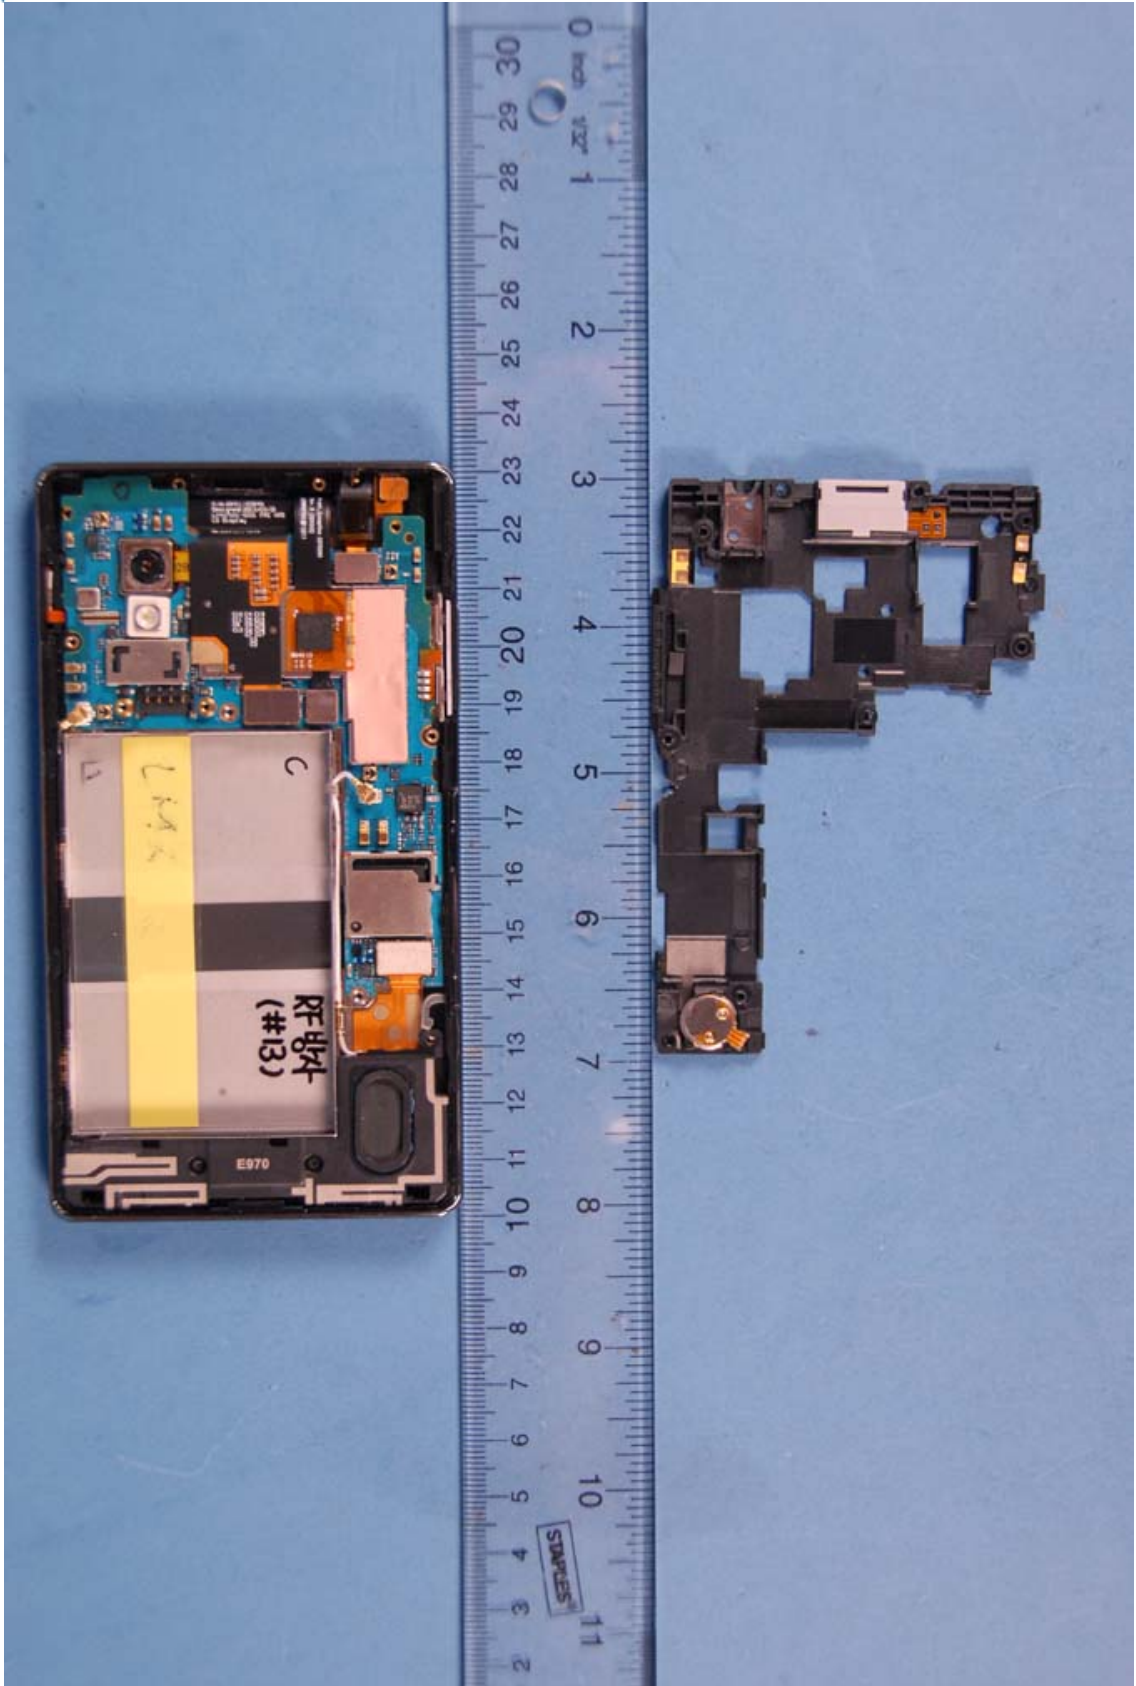

INTERNAL PHOTOGRAPHS

	LG Electronics Mobile Comm. FCC ID: ZNFE970	Model: E970
Internal Photos	EUT Type: Portable Handset	Page 1 of 9

	LG Electronics Mobile Comm. FCC ID: ZNFE970	Model: E970
Internal Photos	EUT Type: Portable Handset	Page 2 of 9

 PCTEST ENGINEERING LABORATORY, INC.	LG Electronics Mobile Comm. FCC ID: ZNFE970	Model: E970
Internal Photos	EUT Type: Portable Handset	Page 3 of 9

	LG Electronics Mobile Comm. FCC ID: ZNFE970	Model: E970
Internal Photos	EUT Type: Portable Handset	Page 4 of 9

 <p>PCTEST ENGINEERING LABORATORY, INC.</p>	LG Electronics Mobile Comm. FCC ID: ZNFE970	Model: E970
Internal Photos	EUT Type: Portable Handset	Page 5 of 9

	LG Electronics Mobile Comm. FCC ID: ZNFE970	Model: E970
Internal Photos	EUT Type: Portable Handset	Page 6 of 9

	<p>LG Electronics Mobile Comm. FCC ID: ZNFE970</p>	<p>Model: E970</p>
<p>Internal Photos</p>	<p>EUT Type: Portable Handset</p>	<p>Page 7 of 9</p>

	LG Electronics Mobile Comm. FCC ID: ZNFE970	Model: E970
Internal Photos	EUT Type: Portable Handset	Page 8 of 9