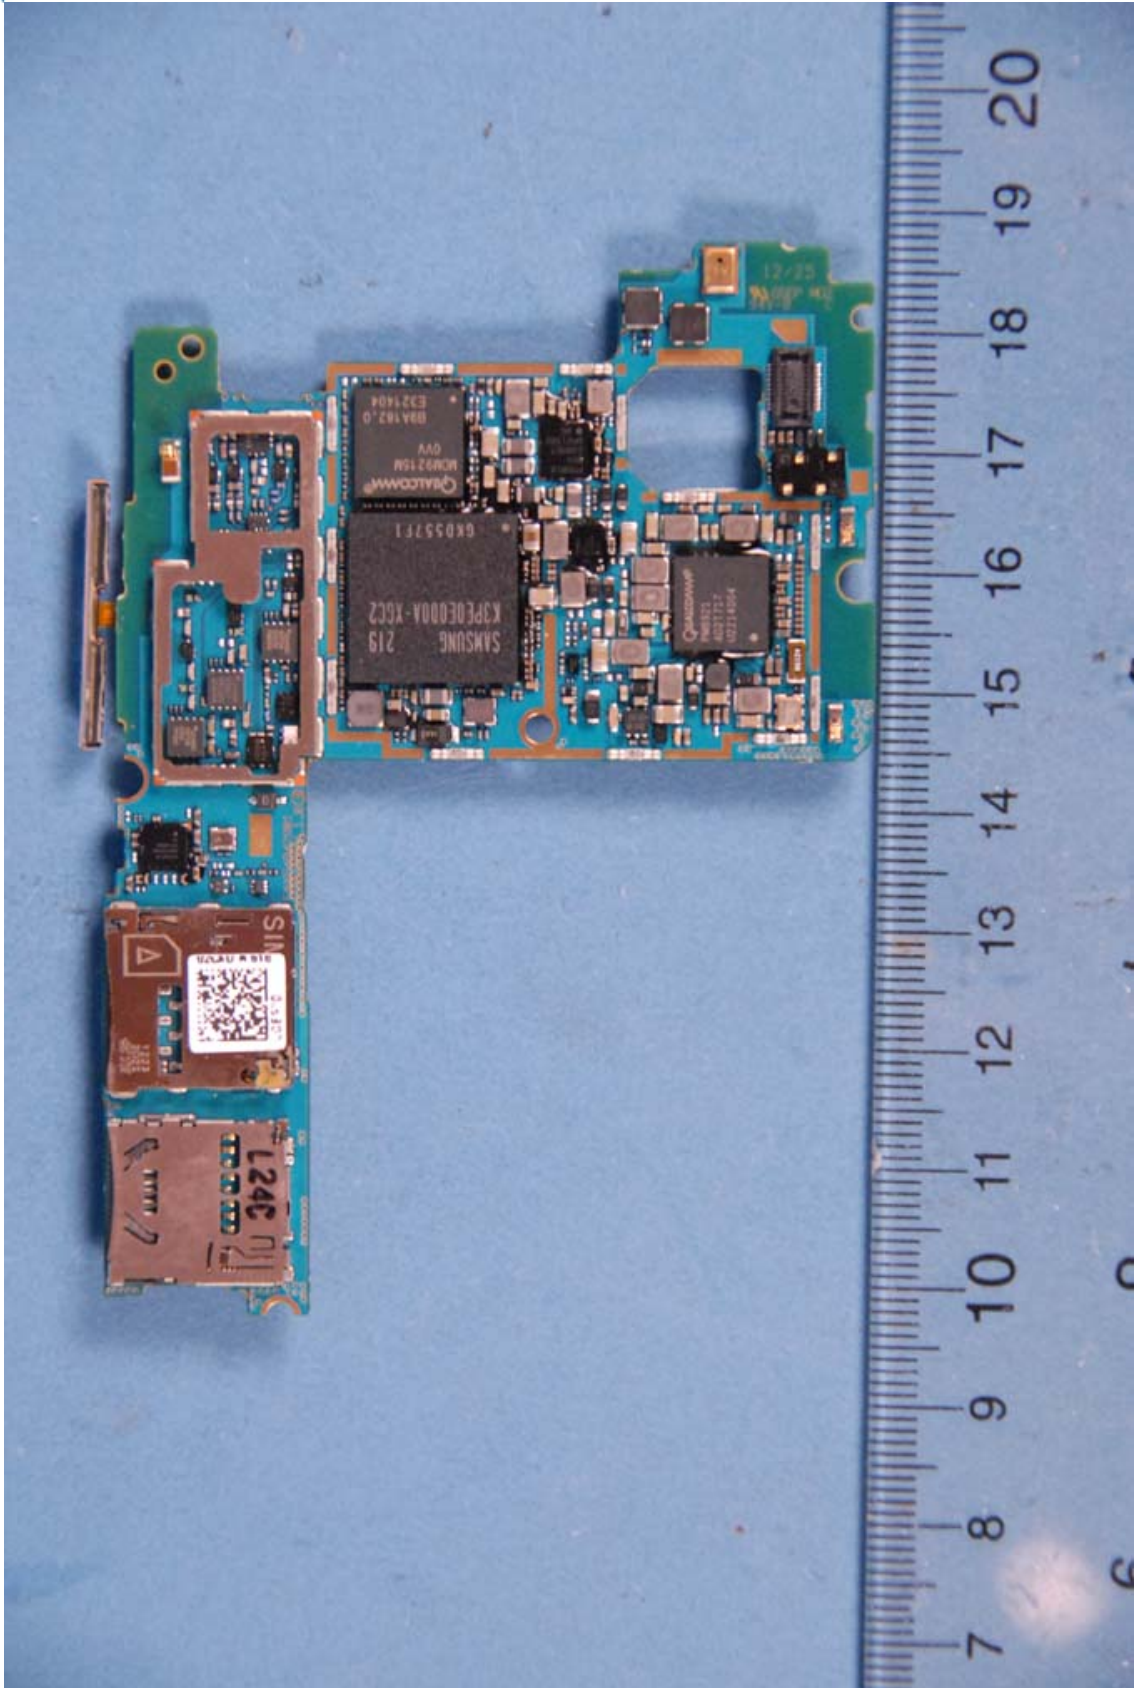

INTERNAL PHOTOGRAPHS

	LG Electronics Mobile Comm. FCC ID: ZNFE970	Model: E970
Internal Photos	EUT Type: Portable Handset	Page 1 of 9

	LG Electronics Mobile Comm. FCC ID: ZNFE970	Model: E970
Internal Photos	EUT Type: Portable Handset	Page 2 of 9

 PCTEST ENGINEERING LABORATORY, INC.	LG Electronics Mobile Comm. FCC ID: ZNFE970	Model: E970
Internal Photos	EUT Type: Portable Handset	Page 3 of 9

	LG Electronics Mobile Comm. FCC ID: ZNFE970	Model: E970
Internal Photos	EUT Type: Portable Handset	Page 4 of 9

 <p>PCTEST ENGINEERING LABORATORY, INC.</p>	LG Electronics Mobile Comm. FCC ID: ZNFE970	Model: E970
Internal Photos	EUT Type: Portable Handset	Page 5 of 9

	LG Electronics Mobile Comm. FCC ID: ZNFE970	Model: E970
Internal Photos	EUT Type: Portable Handset	Page 6 of 9

	<p>LG Electronics Mobile Comm. FCC ID: ZNFE970</p>	<p>Model: E970</p>
<p>Internal Photos</p>	<p>EUT Type: Portable Handset</p>	<p>Page 7 of 9</p>

	LG Electronics Mobile Comm. FCC ID: ZNFE970	Model: E970
Internal Photos	EUT Type: Portable Handset	Page 8 of 9