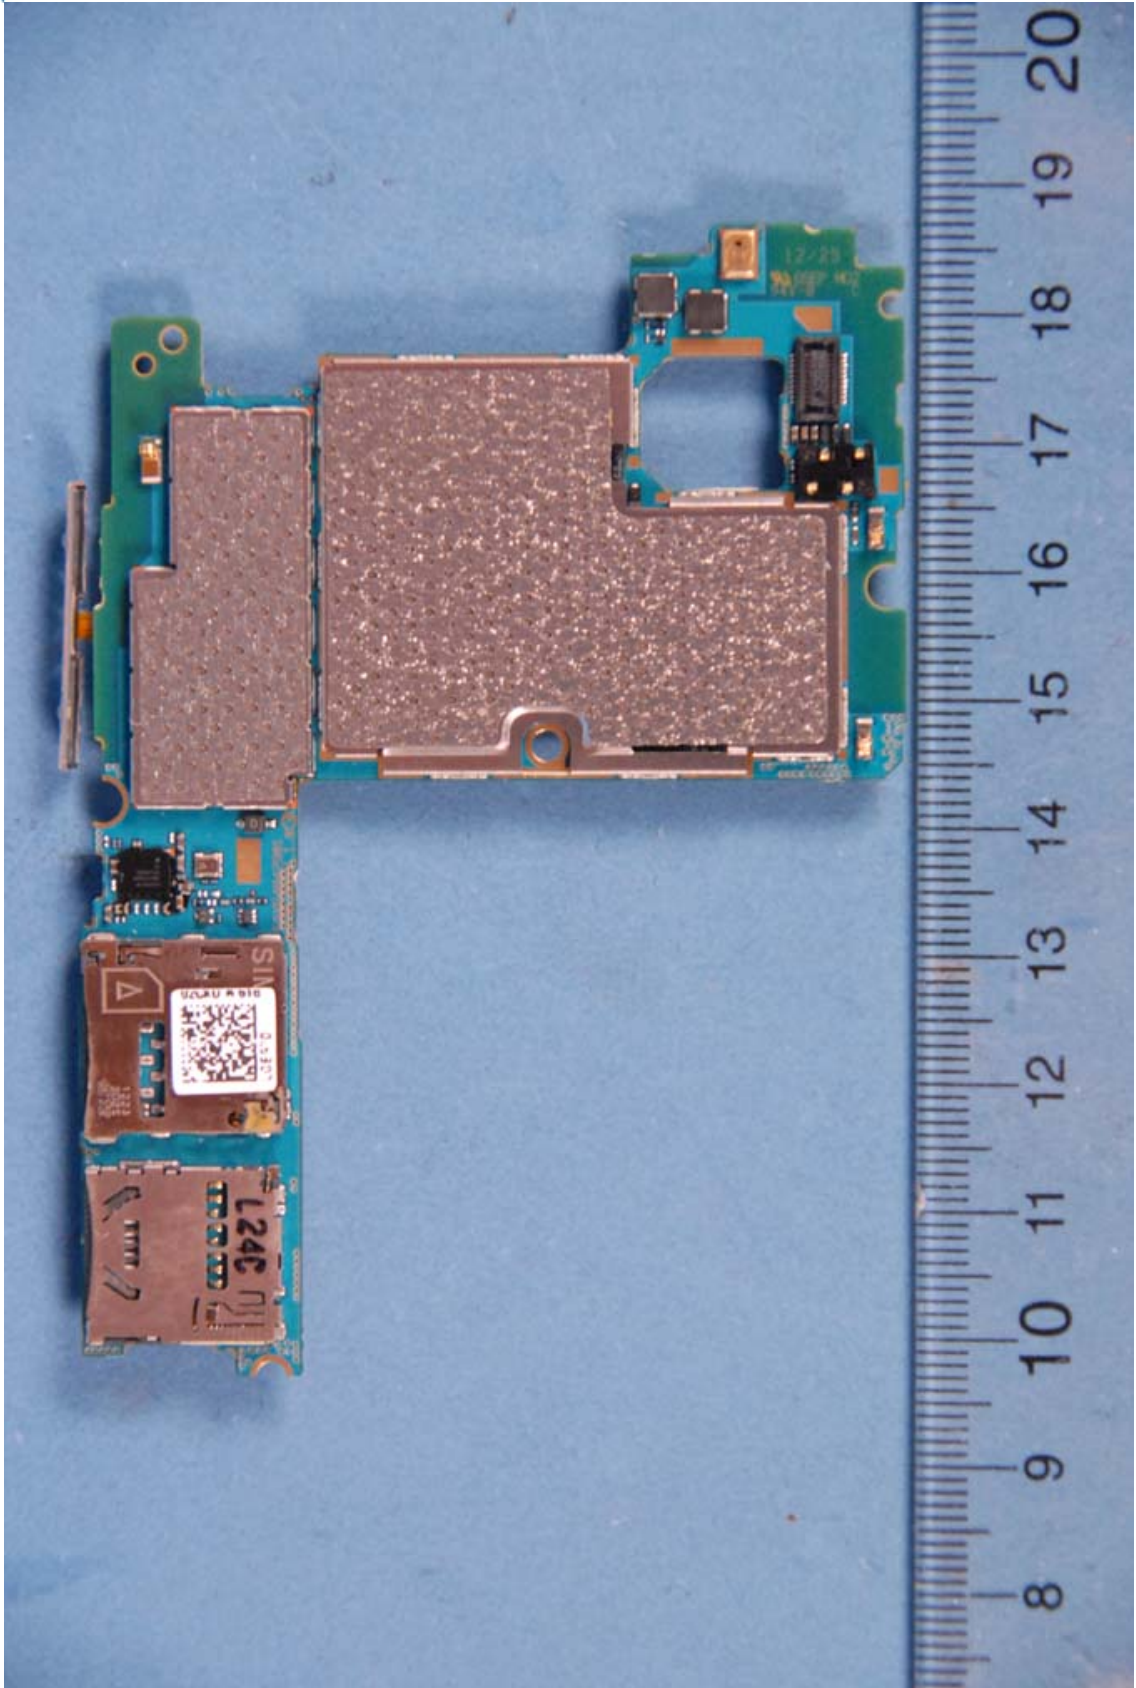

INTERNAL PHOTOGRAPHS

	LG Electronics Mobile Comm. FCC ID: ZNFE970	Model: E970
Internal Photos	EUT Type: Portable Handset	Page 1 of 9

	LG Electronics Mobile Comm. FCC ID: ZNFE970	Model: E970
Internal Photos	EUT Type: Portable Handset	Page 2 of 9

 PCTEST ENGINEERING LABORATORY, INC.	LG Electronics Mobile Comm. FCC ID: ZNFE970	Model: E970
Internal Photos	EUT Type: Portable Handset	Page 3 of 9

	LG Electronics Mobile Comm. FCC ID: ZNFE970	Model: E970
Internal Photos	EUT Type: Portable Handset	Page 4 of 9

 <p>PCTEST ENGINEERING LABORATORY, INC.</p>	LG Electronics Mobile Comm. FCC ID: ZNFE970	Model: E970
Internal Photos	EUT Type: Portable Handset	Page 5 of 9

	LG Electronics Mobile Comm. FCC ID: ZNFE970	Model: E970
Internal Photos	EUT Type: Portable Handset	Page 6 of 9

	<p>LG Electronics Mobile Comm. FCC ID: ZNFE970</p>	<p>Model: E970</p>
<p>Internal Photos</p>	<p>EUT Type: Portable Handset</p>	<p>Page 7 of 9</p>

	LG Electronics Mobile Comm. FCC ID: ZNFE970	Model: E970
Internal Photos	EUT Type: Portable Handset	Page 8 of 9