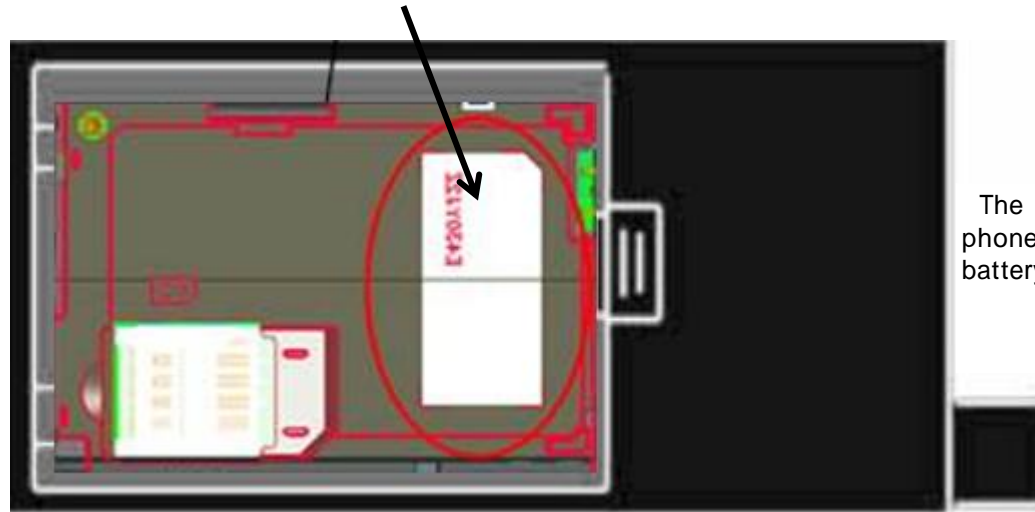

※ FCC ID Label Form

Note: The FCC ID shown will be readily visible at the time of purchase.

Note!

We, LG Electronics MobileComm USA, state that our device, FCC ID ZNFE467F, has a battery. However, the battery will not be placed in the battery compartment when delivery, so it is visible to the users as they purchase the product and install the battery. Additionally, the label is permanently attached.

Additionally, the label is permanently attached. The label it's attached to the EUT by an adhesive. The adhesive is permanent type with strong strength.

The label is located back of the phone. When the user install the battery, the user can see the label.