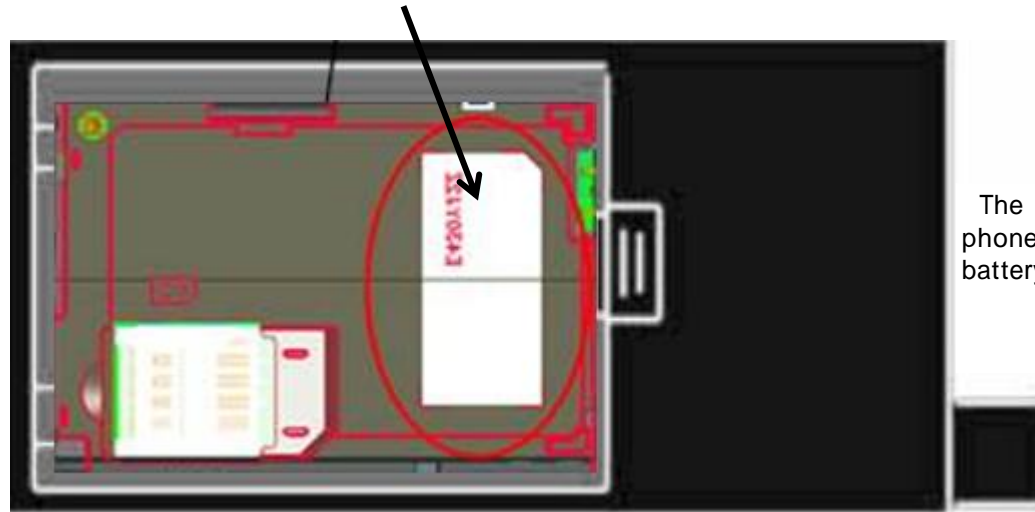

※ FCC ID Label Form

Note: The FCC ID shown will be readily visible at the time of purchase.

Note!

We, LG Electronics MobileComm USA, state that our device, FCC ID ZNFE465G, has a battery. However, the battery will not be placed in the battery compartment when delivery, so it is visible to the users as they purchase the product and install the battery. Additionally, the label is permanently attached.

Additionally, the label is permanently attached. The label it's attached to the EUT by an adhesive. The adhesive is permanent type with strong strength.

The label is located back of the phone. When the user install the battery, the user can see the label.