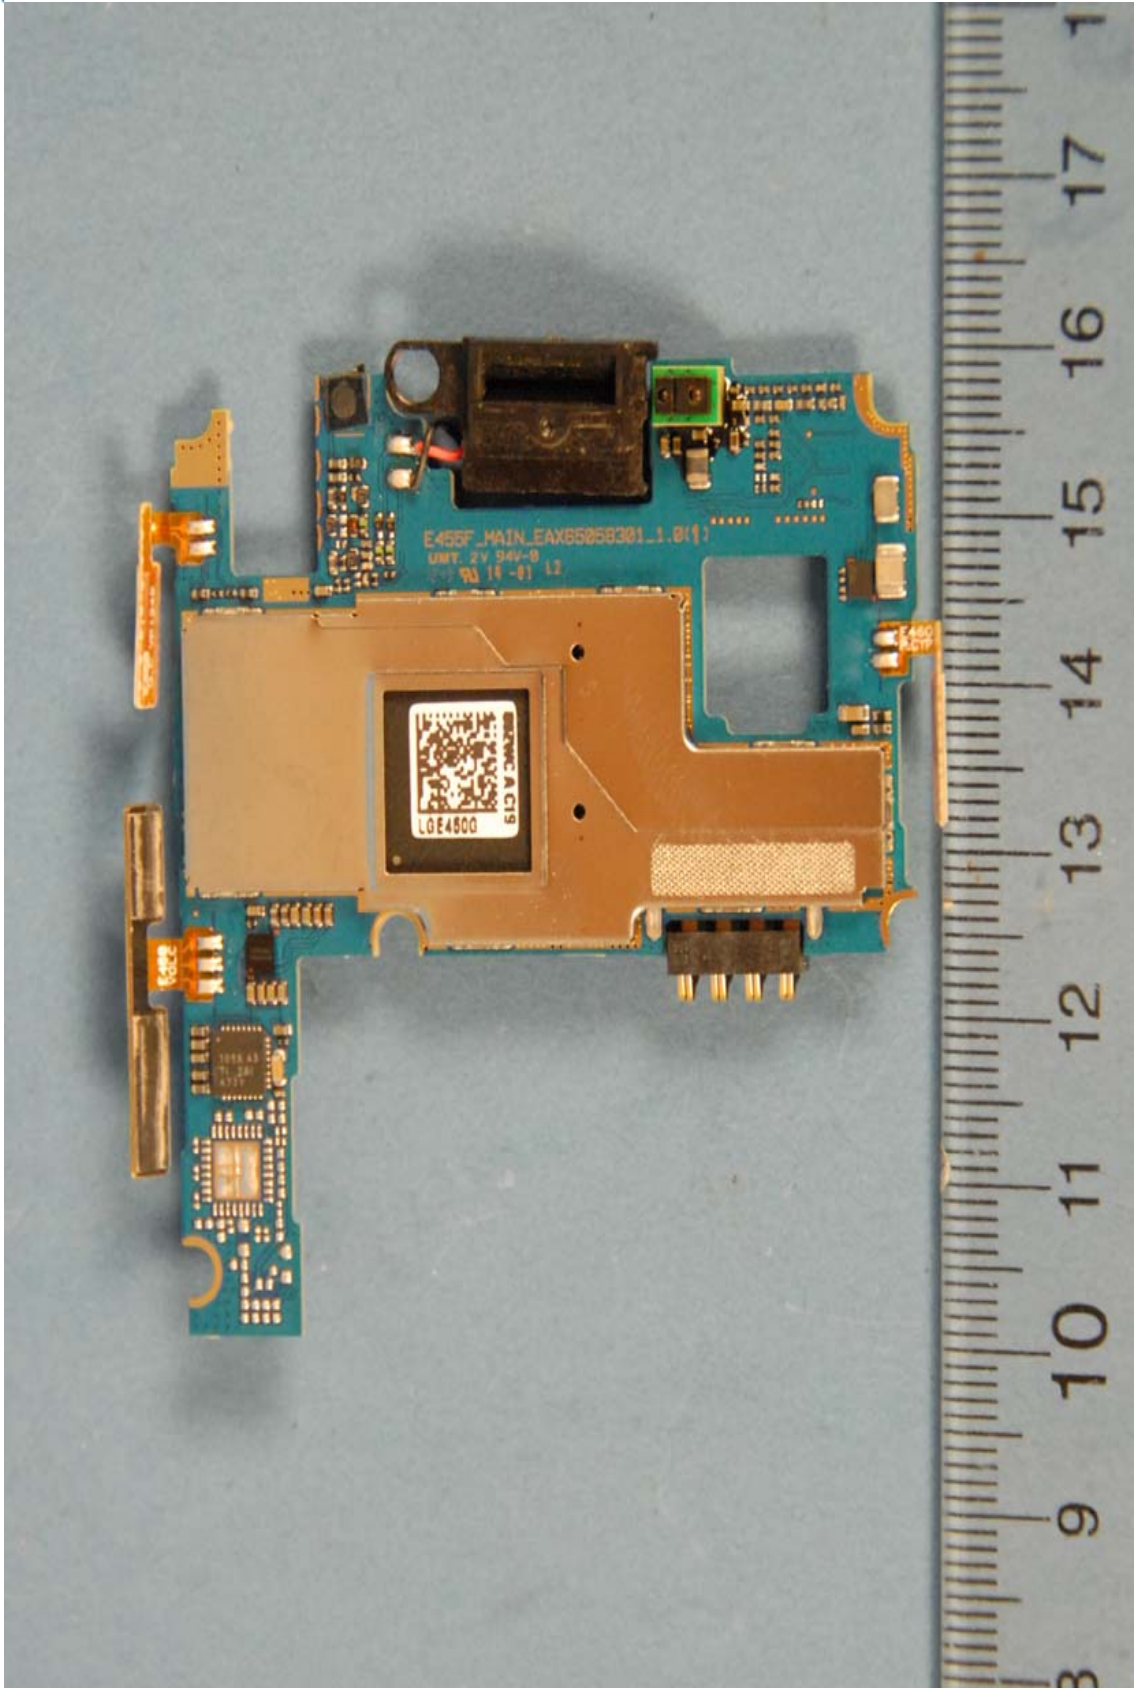

LG MobileComm FCC ID: ZNFE450G	Model: LG-E450g
Internal Photos	EUT Type: Portable Handset	Page 6 of 9