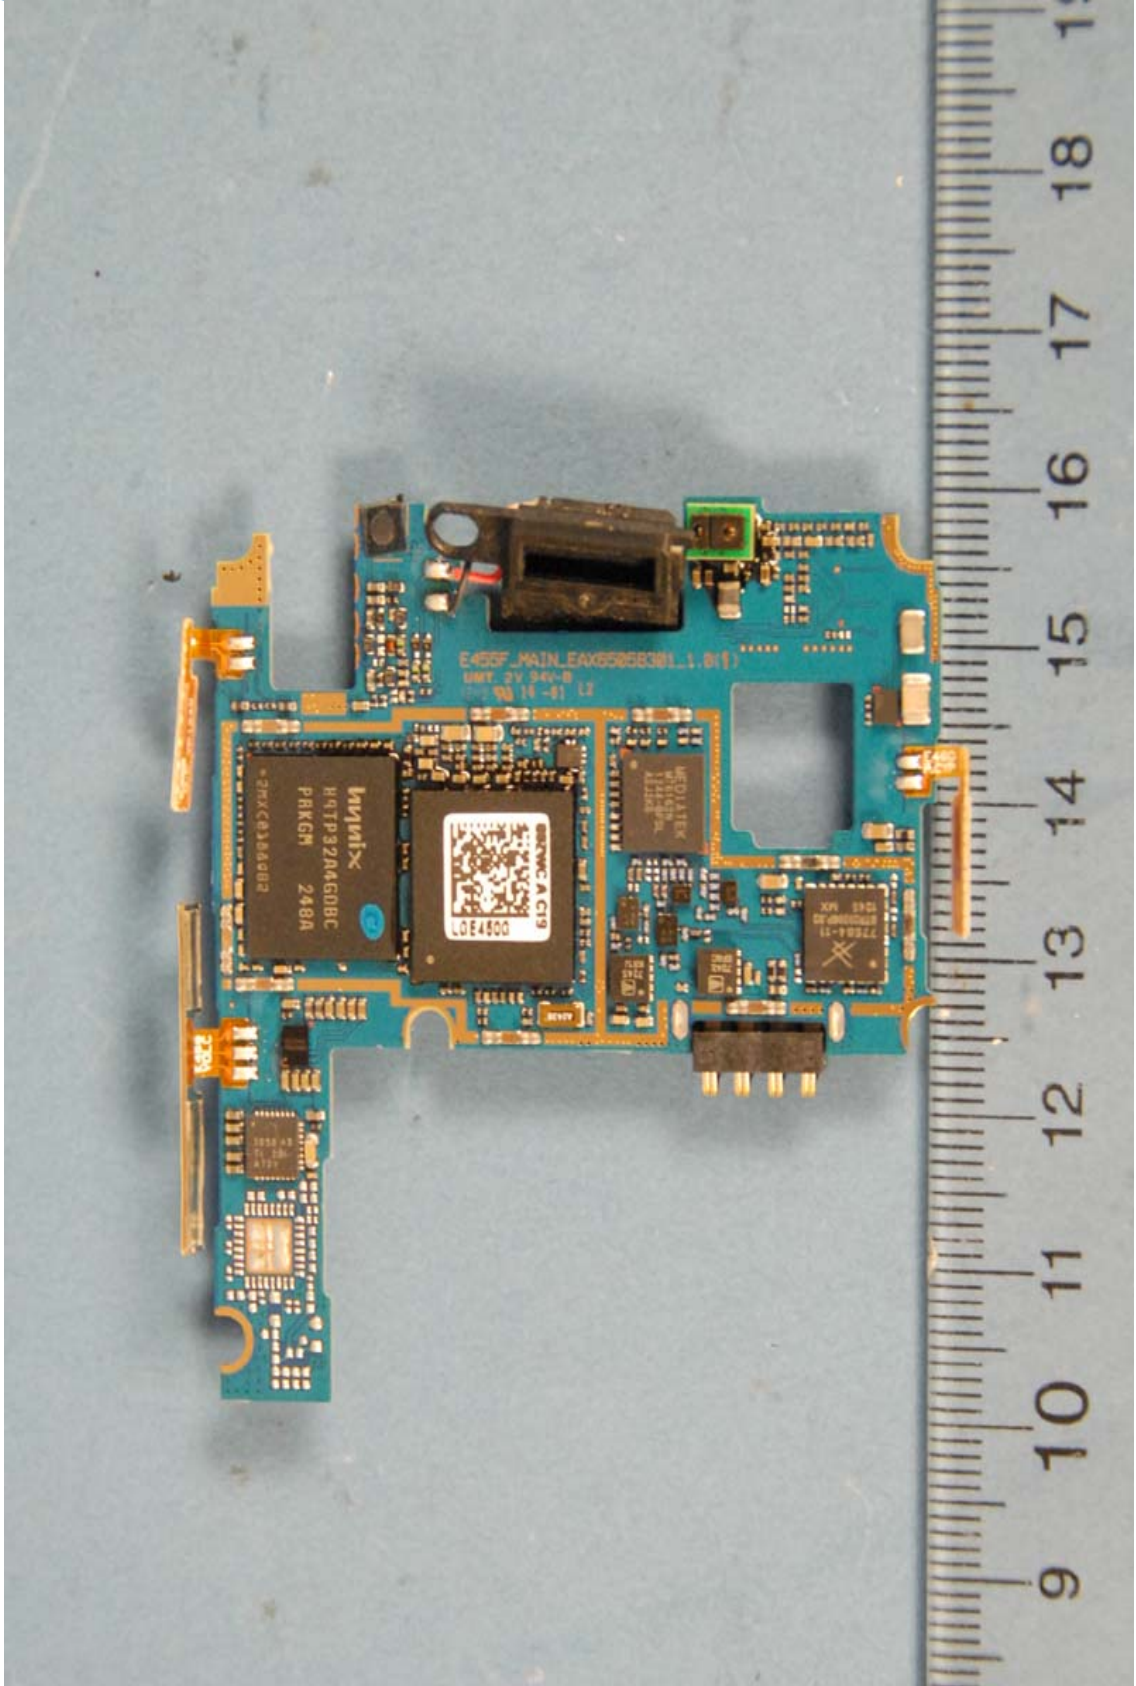

LG MobileComm FCC ID: ZNFE450G	Model: LG-E450g
Internal Photos	EUT Type: Portable Handset	Page 7 of 9