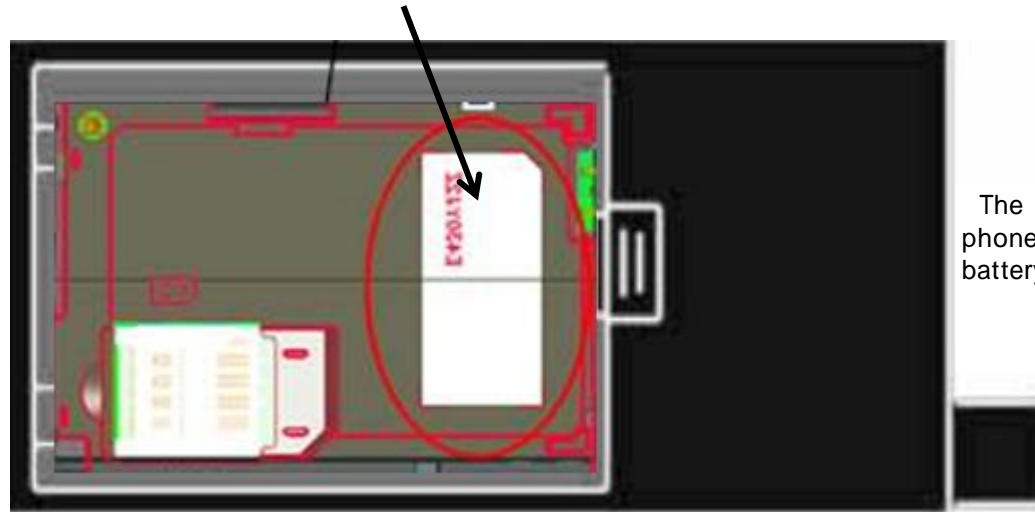

※ FCC ID Label Form

Note: The FCC ID shown will be readily visible at the time of purchase.

Note!

We, LG Electronics MobileComm USA, state that our device, FCC ID ZNFE440, has a battery. However, the battery will not be placed in the battery compartment when delivery, so it is visible to the users as they purchase the product and install the battery. Additionally, the label is permanently attached.

Additionally, the label is permanently attached. The label it's attached to the EUT by an adhesive. The adhesive is permanent type with strong strength.

The label is located back of the phone. When the user install the battery, the user can see the label.