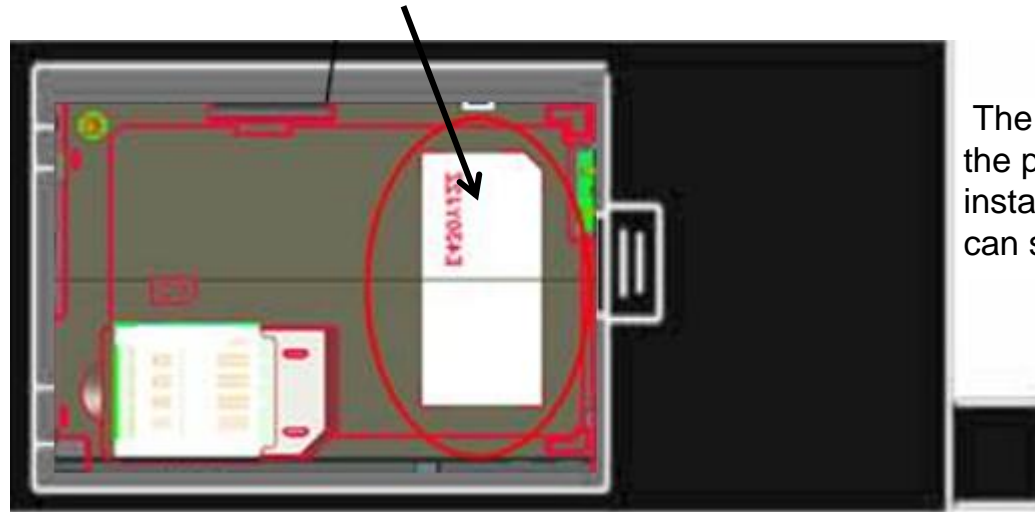

## ※ FCC ID Label Form

Note: The FCC ID shown will be readily visible at the time of purchase.

Note!

We, LG Electronics MobileComm USA, state that our device, FCC ID ZNFE410J, has a battery. However, the battery will not be placed in the battery compartment when delivery, so it is visible to the users as they purchase the product and install the battery.

Additionally, the label is permanently attached. The label it's attached to the EUT by an adhesive.

The adhesive is permanent type with strong strength.

The label is located back of the phone. When the user install the battery, the user can see the label.