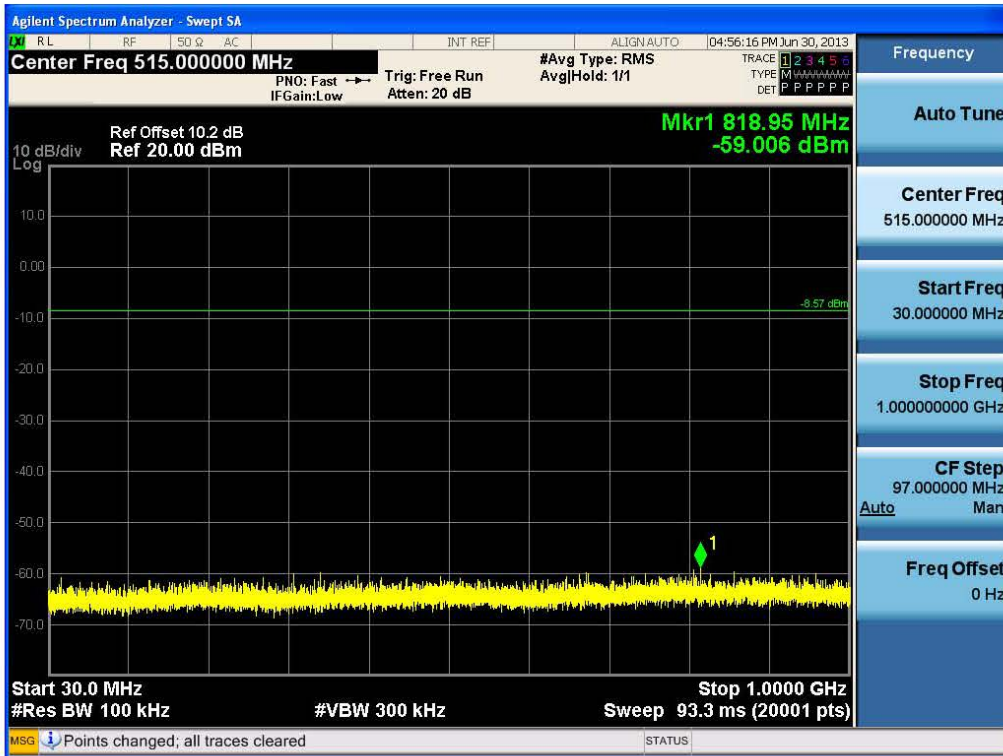

Band Edge (802.11n-CH1)

Band Edge (802.11n-CH11)

FCC PT.15.247 TEST REPORT	FCC CERTIFICATION REPORT		www.hct.co.kr
Test Report No. HCTR1307FR19	Date of Issue: July 16, 2013	EUT Type: GSM/WCDMA Phone with Bluetooth3.0, WIFI802.11 b/g/n	FCC ID: ZNFE410J

Conducted Spurious Emission (802.11b-CH1)

Conducted Spurious Emission (802.11b-CH6)

FCC PT.15.247 TEST REPORT	FCC CERTIFICATION REPORT		www.hct.co.kr
Test Report No. HCTR1307FR19	Date of Issue: July 16, 2013	EUT Type: GSM/WCDMA Phone with Bluetooth3.0, WIFI802.11 b/g/n	FCC ID: ZNF410J

Conducted Spurious Emission (802.11b-CH11)

Conducted Spurious Emission (802.11g-CH1)

FCC PT.15.247 TEST REPORT	FCC CERTIFICATION REPORT		www.hct.co.kr
Test Report No. HCTR1307FR19	Date of Issue: July 16, 2013	EUT Type: GSM/WCDMA Phone with Bluetooth3.0, WIFI802.11 b/g/n	FCC ID: ZNFE410J

Conducted Spurious Emission (802.11g-CH6)

Conducted Spurious Emission (802.11g-CH11)

FCC PT.15.247 TEST REPORT	FCC CERTIFICATION REPORT		www.hct.co.kr
Test Report No. HCTR1307FR19	Date of Issue: July 16, 2013	EUT Type: GSM/WCDMA Phone with Bluetooth3.0, WIFI802.11 b/g/n	FCC ID: ZNFE410J