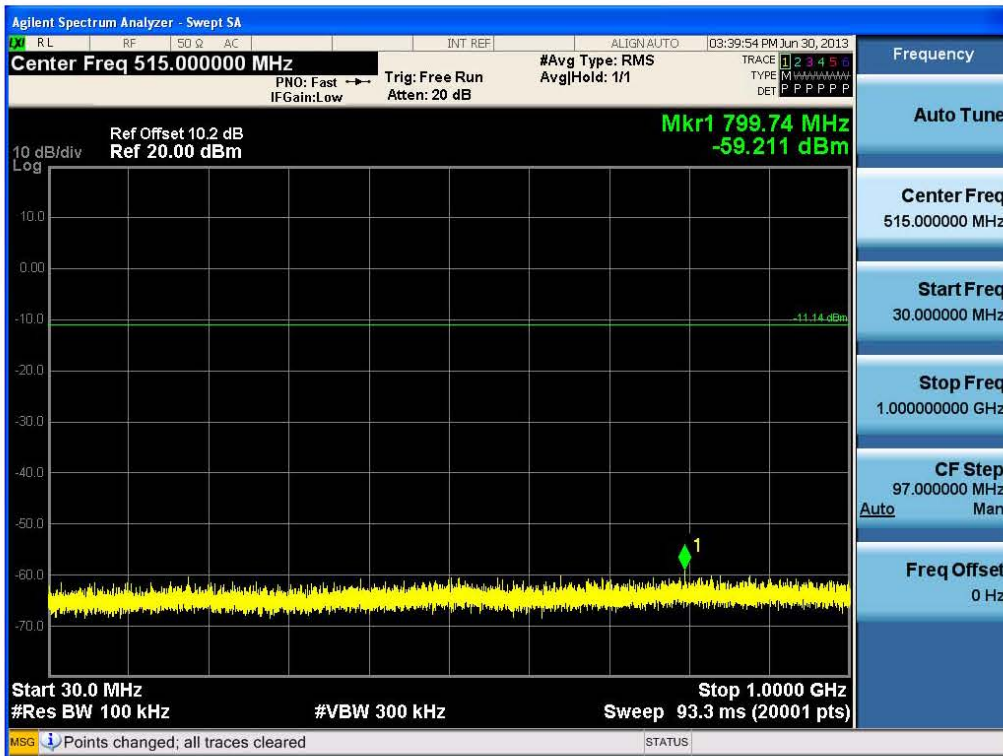

Band Edge (802.11n-CH1)

Band Edge (802.11n-CH11)

FCC PT.15.247 TEST REPORT	FCC CERTIFICATION REPORT		www.hct.co.kr
Test Report No. HCTR1307FR19	Date of Issue: July 16, 2013	EUT Type: GSM/WCDMA Phone with Bluetooth3.0, WIFI802.11 b/g/n	FCC ID: ZNFE410J

Conducted Spurious Emission (802.11b-CH1)

Conducted Spurious Emission (802.11b-CH6)

FCC PT.15.247 TEST REPORT	FCC CERTIFICATION REPORT		www.hct.co.kr
Test Report No. HCTR1307FR19	Date of Issue: July 16, 2013	EUT Type: GSM/WCDMA Phone with Bluetooth3.0, WIFI802.11 b/g/n	FCC ID: ZNF410J

Conducted Spurious Emission (802.11b-CH11)

Conducted Spurious Emission (802.11g-CH1)

FCC PT.15.247 TEST REPORT	FCC CERTIFICATION REPORT		www.hct.co.kr
Test Report No. HCTR1307FR19	Date of Issue: July 16, 2013	EUT Type: GSM/WCDMA Phone with Bluetooth3.0, WIFI802.11 b/g/n	FCC ID: ZNFE410J

Conducted Spurious Emission (802.11g-CH6)

Conducted Spurious Emission (802.11g-CH11)

FCC PT.15.247 TEST REPORT	FCC CERTIFICATION REPORT		www.hct.co.kr
Test Report No. HCTR1307FR19	Date of Issue: July 16, 2013	EUT Type: GSM/WCDMA Phone with Bluetooth3.0, WIFI802.11 b/g/n	FCC ID: ZNFE410J