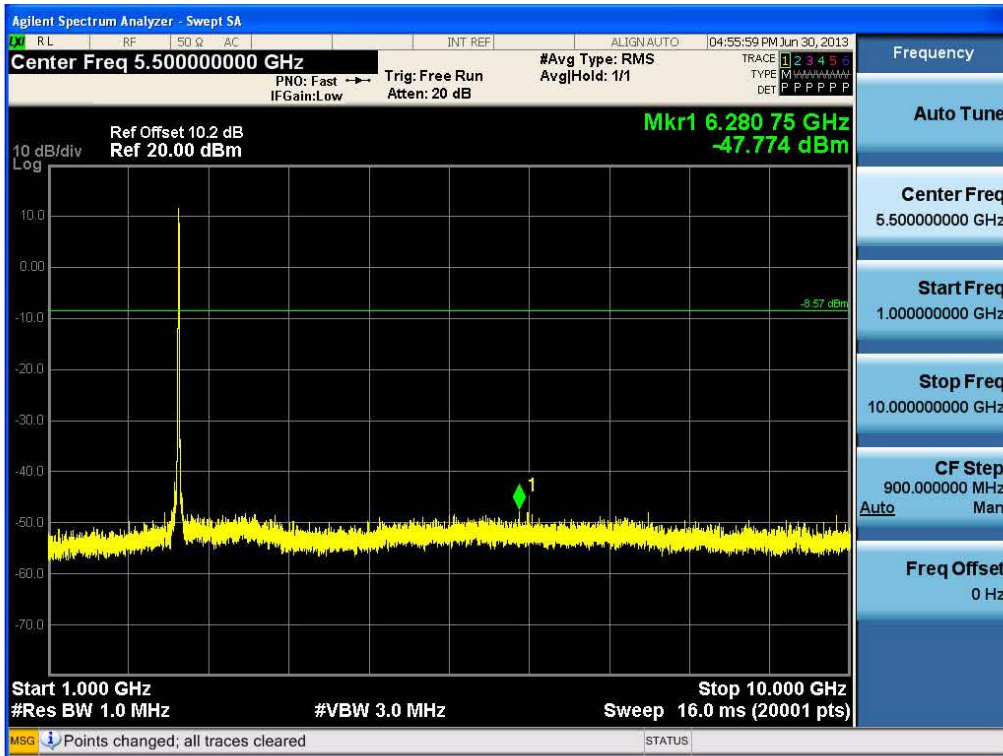

Conducted Spurious Emission (802.11n-CH11)

FCC PT.15.247 TEST REPORT	FCC CERTIFICATION REPORT		www.hct.co.kr
Test Report No. HCTR1307FR19	Date of Issue: July 16, 2013	EUT Type: GSM/WCDMA Phone with Bluetooth3.0, WIFI802.11 b/g/n	FCC ID: ZNFE410J

1 GHz ~ 10 GHz

Conducted Spurious Emission (802.11b-CH1)

Conducted Spurious Emission (802.11b-CH6)

FCC PT.15.247 TEST REPORT	FCC CERTIFICATION REPORT		www.hct.co.kr
Test Report No. HCTR1307FR19	Date of Issue: July 16, 2013	EUT Type: GSM/WCDMA Phone with Bluetooth3.0, WIFI802.11 b/g/n	FCC ID: ZNFE410J

Conducted Spurious Emission (802.11b-CH11)

Conducted Spurious Emission (802.11g-CH1)

FCC PT.15.247 TEST REPORT	FCC CERTIFICATION REPORT		www.hct.co.kr
Test Report No. HCTR1307FR19	Date of Issue: July 16, 2013	EUT Type: GSM/WCDMA Phone with Bluetooth3.0, WIFI802.11 b/g/n	FCC ID: ZNFE410J