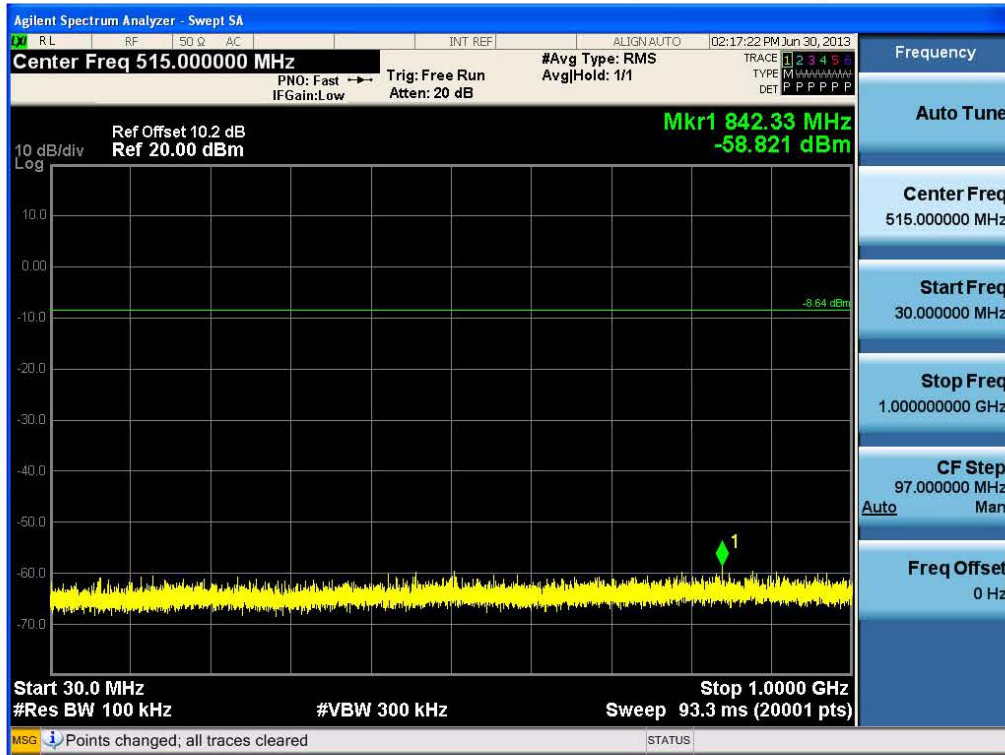

BandEdge (802.11g-CH1)

BandEdge (802.11g-CH11)

FCC PT.15.247 TEST REPORT	FCC CERTIFICATION REPORT		www.hct.co.kr
Test Report No. HCTR1307FR19	Date of Issue: July 16, 2013	EUT Type: GSM/WCDMA Phone with Bluetooth3.0, WIFI802.11 b/g/n	FCC ID: ZNFE410J

Band Edge (802.11n-CH1)

Band Edge (802.11n-CH11)

FCC PT.15.247 TEST REPORT	FCC CERTIFICATION REPORT		www.hct.co.kr
Test Report No. HCTR1307FR19	Date of Issue: July 16, 2013	EUT Type: GSM/WCDMA Phone with Bluetooth3.0, WIFI802.11 b/g/n	FCC ID: ZNFE410J

Conducted Spurious Emission (802.11b-CH1)

Conducted Spurious Emission (802.11b-CH6)

FCC PT.15.247 TEST REPORT	FCC CERTIFICATION REPORT		www.hct.co.kr
Test Report No. HCTR1307FR19	Date of Issue: July 16, 2013	EUT Type: GSM/WCDMA Phone with Bluetooth3.0, WIFI802.11 b/g/n	FCC ID: ZNF410J

Conducted Spurious Emission (802.11b-CH11)

Conducted Spurious Emission (802.11g-CH1)

FCC PT.15.247 TEST REPORT	FCC CERTIFICATION REPORT		www.hct.co.kr
Test Report No. HCTR1307FR19	Date of Issue: July 16, 2013	EUT Type: GSM/WCDMA Phone with Bluetooth3.0, WIFI802.11 b/g/n	FCC ID: ZNFE410J