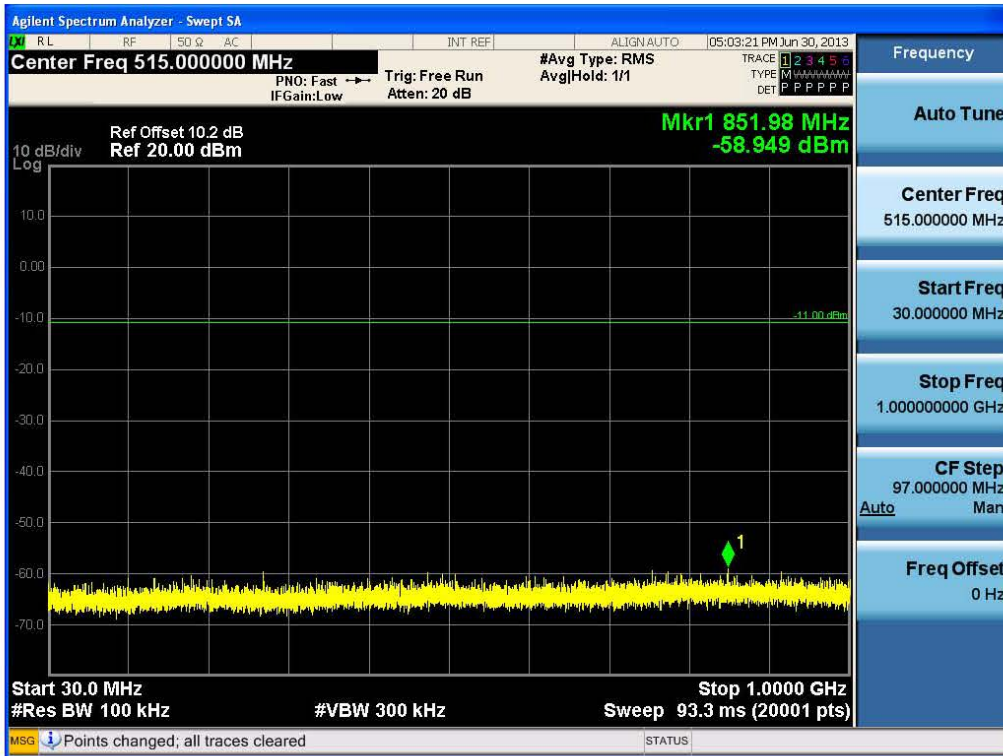

Conducted Spurious Emission (802.11b-CH11)

Conducted Spurious Emission (802.11g-CH1)

FCC PT.15.247 TEST REPORT	FCC CERTIFICATION REPORT		www.hct.co.kr
Test Report No. HCTR1307FR19	Date of Issue: July 16, 2013	EUT Type: GSM/WCDMA Phone with Bluetooth3.0, WIFI802.11 b/g/n	FCC ID: ZNFE410J

Conducted Spurious Emission (802.11g-CH6)

Conducted Spurious Emission (802.11g-CH11)

FCC PT.15.247 TEST REPORT	FCC CERTIFICATION REPORT		www.hct.co.kr
Test Report No. HCTR1307FR19	Date of Issue: July 16, 2013	EUT Type: GSM/WCDMA Phone with Bluetooth3.0, WIFI802.11 b/g/n	FCC ID: ZNFE410J

Conducted Spurious Emission (802.11n-CH1)

Conducted Spurious Emission (802.11n-CH6)

FCC PT.15.247 TEST REPORT	FCC CERTIFICATION REPORT		www.hct.co.kr
Test Report No. HCTR1307FR19	Date of Issue: July 16, 2013	EUT Type: GSM/WCDMA Phone with Bluetooth3.0, WIFI802.11 b/g/n	FCC ID: ZNFE410J

Conducted Spurious Emission (802.11n-CH11)

FCC PT.15.247 TEST REPORT	FCC CERTIFICATION REPORT		www.hct.co.kr
Test Report No. HCTR1307FR19	Date of Issue: July 16, 2013	EUT Type: GSM/WCDMA Phone with Bluetooth3.0, WIFI802.11 b/g/n	FCC ID: ZNFE410J