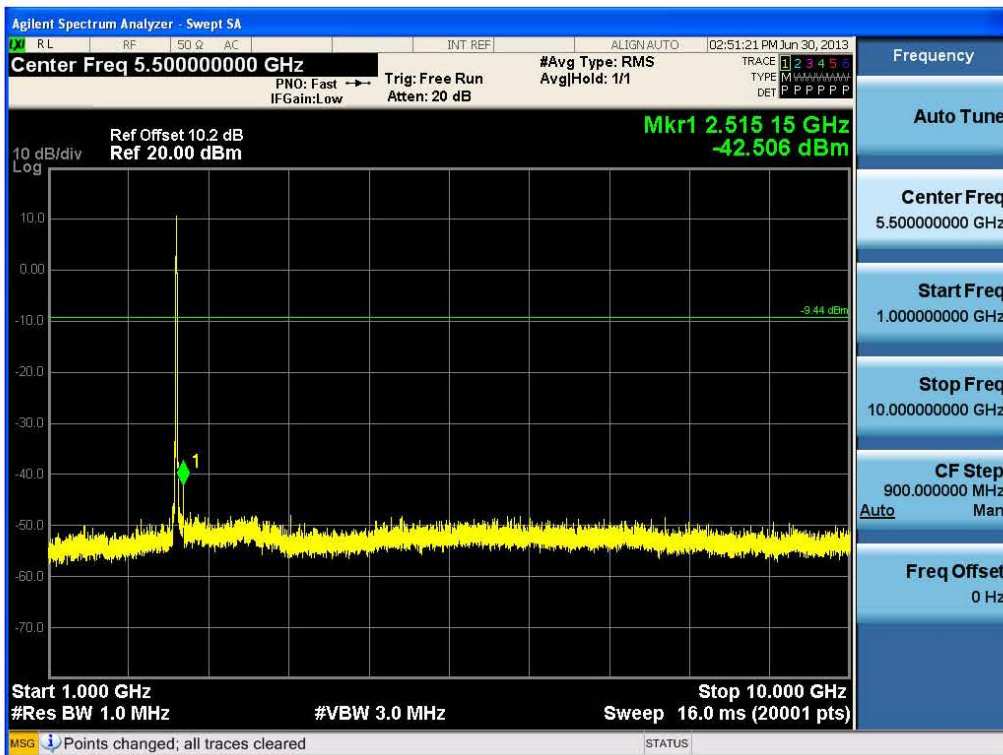

Conducted Spurious Emission (802.11n-CH1)

Conducted Spurious Emission (802.11n-CH6)

FCC PT.15.247 TEST REPORT	FCC CERTIFICATION REPORT		www.hct.co.kr
Test Report No. HCTR1307FR19	Date of Issue: July 16, 2013	EUT Type: GSM/WCDMA Phone with Bluetooth3.0, WIFI802.11 b/g/n	FCC ID: ZNFE410J

Conducted Spurious Emission (802.11n-CH11)

FCC PT.15.247 TEST REPORT	FCC CERTIFICATION REPORT		www.hct.co.kr
Test Report No. HCTR1307FR19	Date of Issue: July 16, 2013	EUT Type: GSM/WCDMA Phone with Bluetooth3.0, WIFI802.11 b/g/n	FCC ID: ZNFE410J

1 GHz ~ 10 GHz

Conducted Spurious Emission (802.11b-CH1)

Conducted Spurious Emission (802.11b-CH6)

FCC PT.15.247 TEST REPORT	FCC CERTIFICATION REPORT		www.hct.co.kr
Test Report No. HCTR1307FR19	Date of Issue: July 16, 2013	EUT Type: GSM/WCDMA Phone with Bluetooth3.0, WIFI802.11 b/g/n	FCC ID: ZNFE410J