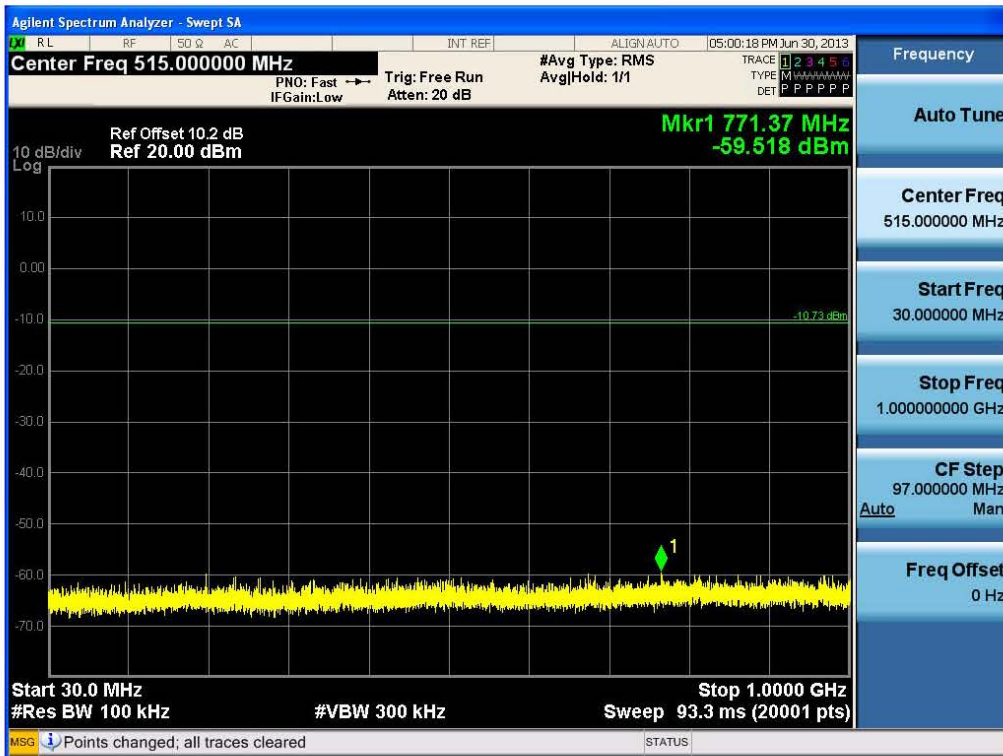

Conducted Spurious Emission (802.11b-CH1)

Conducted Spurious Emission (802.11b-CH6)

FCC PT.15.247 TEST REPORT	FCC CERTIFICATION REPORT		www.hct.co.kr
Test Report No. HCTR1307FR19	Date of Issue: July 16, 2013	EUT Type: GSM/WCDMA Phone with Bluetooth3.0, WIFI802.11 b/g/n	FCC ID: ZNF410J

Conducted Spurious Emission (802.11b-CH11)

Conducted Spurious Emission (802.11g-CH1)

FCC PT.15.247 TEST REPORT	FCC CERTIFICATION REPORT		www.hct.co.kr
Test Report No. HCTR1307FR19	Date of Issue: July 16, 2013	EUT Type: GSM/WCDMA Phone with Bluetooth3.0, WIFI802.11 b/g/n	FCC ID: ZNFE410J

Conducted Spurious Emission (802.11g-CH6)

Conducted Spurious Emission (802.11g-CH11)

FCC PT.15.247 TEST REPORT	FCC CERTIFICATION REPORT		www.hct.co.kr
Test Report No. HCTR1307FR19	Date of Issue: July 16, 2013	EUT Type: GSM/WCDMA Phone with Bluetooth3.0, WIFI802.11 b/g/n	FCC ID: ZNFE410J

Conducted Spurious Emission (802.11n-CH1)

Conducted Spurious Emission (802.11n-CH6)

FCC PT.15.247 TEST REPORT	FCC CERTIFICATION REPORT		www.hct.co.kr
Test Report No. HCTR1307FR19	Date of Issue: July 16, 2013	EUT Type: GSM/WCDMA Phone with Bluetooth3.0, WIFI802.11 b/g/n	FCC ID: ZNFE410J