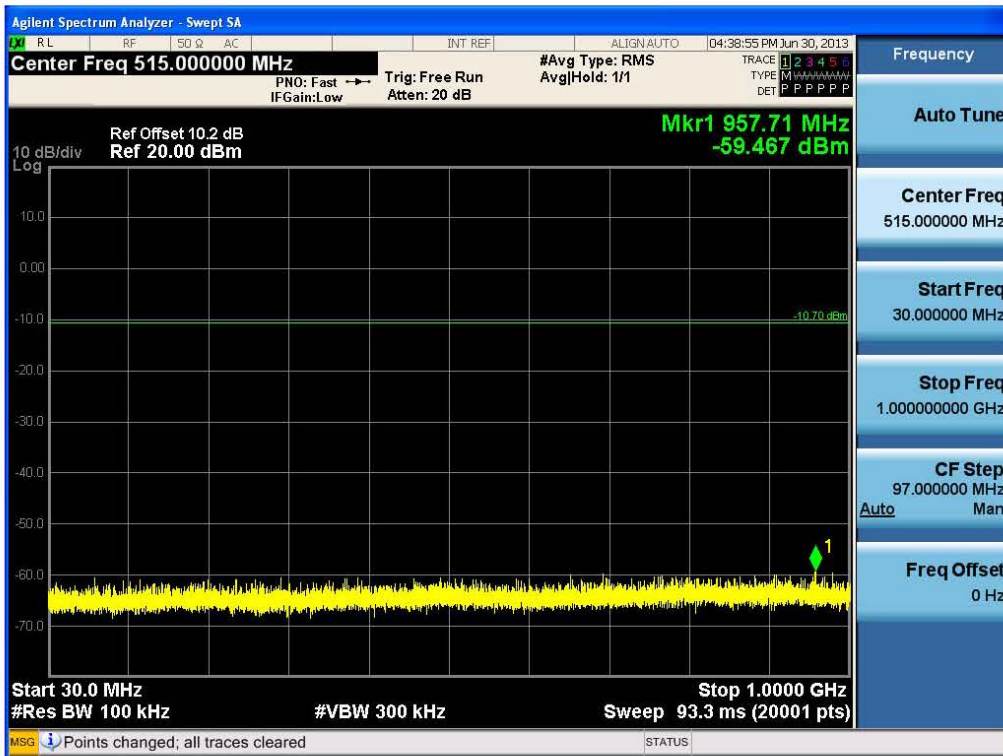

Conducted Spurious Emission (802.11b-CH1)

Conducted Spurious Emission (802.11b-CH6)

FCC PT.15.247 TEST REPORT	FCC CERTIFICATION REPORT		www.hct.co.kr
Test Report No. HCTR1307FR19	Date of Issue: July 16, 2013	EUT Type: GSM/WCDMA Phone with Bluetooth3.0, WIFI802.11 b/g/n	FCC ID: ZNF410J

Conducted Spurious Emission (802.11b-CH11)

Conducted Spurious Emission (802.11g-CH1)

FCC PT.15.247 TEST REPORT	FCC CERTIFICATION REPORT		www.hct.co.kr
Test Report No. HCTR1307FR19	Date of Issue: July 16, 2013	EUT Type: GSM/WCDMA Phone with Bluetooth3.0, WIFI802.11 b/g/n	FCC ID: ZNFE410J

Conducted Spurious Emission (802.11g-CH6)

Conducted Spurious Emission (802.11g-CH11)

FCC PT.15.247 TEST REPORT	FCC CERTIFICATION REPORT		www.hct.co.kr
Test Report No. HCTR1307FR19	Date of Issue: July 16, 2013	EUT Type: GSM/WCDMA Phone with Bluetooth3.0, WIFI802.11 b/g/n	FCC ID: ZNFE410J

Conducted Spurious Emission (802.11n-CH1)

Conducted Spurious Emission (802.11n-CH6)

FCC PT.15.247 TEST REPORT	FCC CERTIFICATION REPORT		www.hct.co.kr
Test Report No. HCTR1307FR19	Date of Issue: July 16, 2013	EUT Type: GSM/WCDMA Phone with Bluetooth3.0, WIFI802.11 b/g/n	FCC ID: ZNFE410J