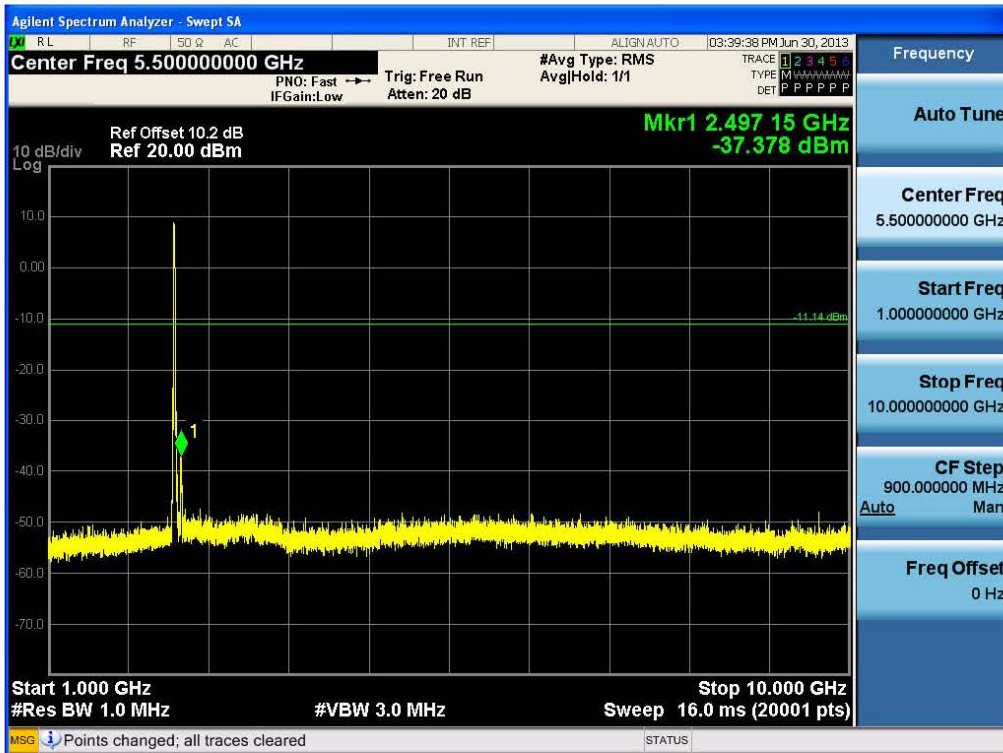

Conducted Spurious Emission (802.11n-CH11)

FCC PT.15.247 TEST REPORT	FCC CERTIFICATION REPORT		www.hct.co.kr
Test Report No. HCTR1307FR19	Date of Issue: July 16, 2013	EUT Type: GSM/WCDMA Phone with Bluetooth3.0, WIFI802.11 b/g/n	FCC ID: ZNFE410J

1 GHz ~ 10 GHz

Conducted Spurious Emission (802.11b-CH1)

Conducted Spurious Emission (802.11b-CH6)

FCC PT.15.247 TEST REPORT	FCC CERTIFICATION REPORT		www.hct.co.kr
Test Report No. HCTR1307FR19	Date of Issue: July 16, 2013	EUT Type: GSM/WCDMA Phone with Bluetooth3.0, WIFI802.11 b/g/n	FCC ID: ZNFE410J

Conducted Spurious Emission (802.11b-CH11)

Conducted Spurious Emission (802.11g-CH1)

FCC PT.15.247 TEST REPORT	FCC CERTIFICATION REPORT		www.hct.co.kr
Test Report No. HCTR1307FR19	Date of Issue: July 16, 2013	EUT Type: GSM/WCDMA Phone with Bluetooth3.0, WIFI802.11 b/g/n	FCC ID: ZNFE410J