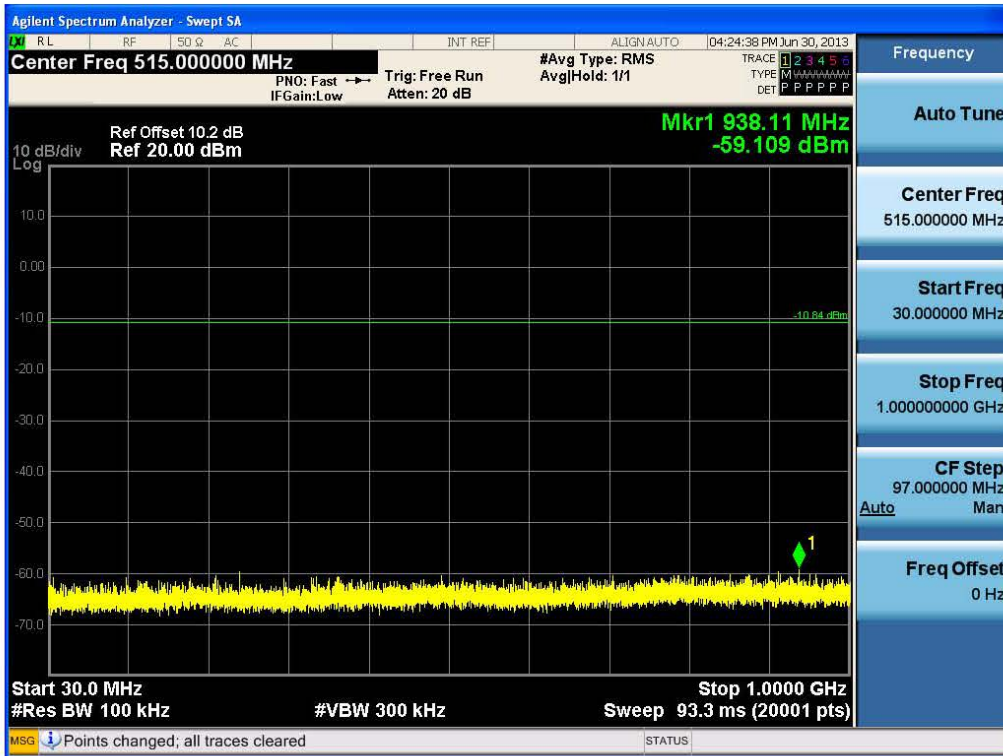

Conducted Spurious Emission (802.11b-CH1)

Conducted Spurious Emission (802.11b-CH6)

FCC PT.15.247 TEST REPORT	FCC CERTIFICATION REPORT		www.hct.co.kr
Test Report No. HCTR1307FR19	Date of Issue: July 16, 2013	EUT Type: GSM/WCDMA Phone with Bluetooth3.0, WIFI802.11 b/g/n	FCC ID: ZNF410J

Conducted Spurious Emission (802.11b-CH11)

Conducted Spurious Emission (802.11g-CH1)

FCC PT.15.247 TEST REPORT	FCC CERTIFICATION REPORT		www.hct.co.kr
Test Report No. HCTR1307FR19	Date of Issue: July 16, 2013	EUT Type: GSM/WCDMA Phone with Bluetooth3.0, WIFI802.11 b/g/n	FCC ID: ZNFE410J

Conducted Spurious Emission (802.11g-CH6)

Conducted Spurious Emission (802.11g-CH11)

FCC PT.15.247 TEST REPORT	FCC CERTIFICATION REPORT		www.hct.co.kr
Test Report No. HCTR1307FR19	Date of Issue: July 16, 2013	EUT Type: GSM/WCDMA Phone with Bluetooth3.0, WIFI802.11 b/g/n	FCC ID: ZNFE410J

Conducted Spurious Emission (802.11n-CH1)

Conducted Spurious Emission (802.11n-CH6)

FCC PT.15.247 TEST REPORT	FCC CERTIFICATION REPORT		www.hct.co.kr
Test Report No. HCTR1307FR19	Date of Issue: July 16, 2013	EUT Type: GSM/WCDMA Phone with Bluetooth3.0, WIFI802.11 b/g/n	FCC ID: ZNFE410J