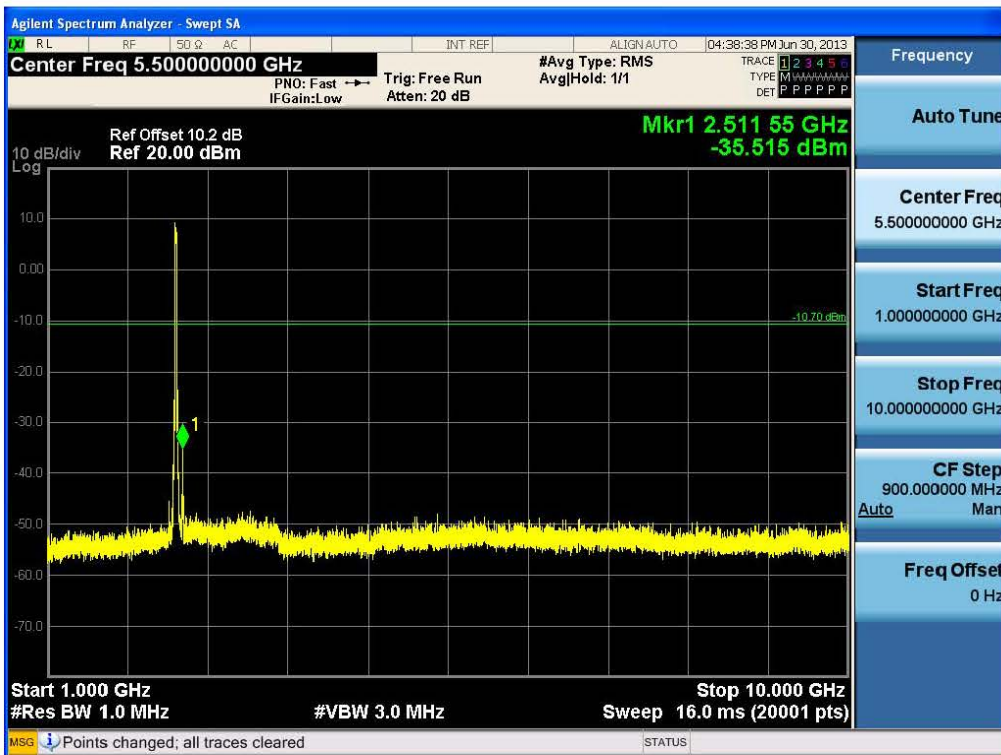

1 GHz ~ 10 GHz

Conducted Spurious Emission (802.11b-CH1)

Conducted Spurious Emission (802.11b-CH6)

FCC PT.15.247 TEST REPORT	FCC CERTIFICATION REPORT		www.hct.co.kr
Test Report No. HCTR1307FR19	Date of Issue: July 16, 2013	EUT Type: GSM/WCDMA Phone with Bluetooth3.0, WIFI802.11 b/g/n	FCC ID: ZNFE410J

Conducted Spurious Emission (802.11b-CH11)

Conducted Spurious Emission (802.11g-CH1)

FCC PT.15.247 TEST REPORT	FCC CERTIFICATION REPORT		www.hct.co.kr
Test Report No. HCTR1307FR19	Date of Issue: July 16, 2013	EUT Type: GSM/WCDMA Phone with Bluetooth3.0, WIFI802.11 b/g/n	FCC ID: ZNFE410J

Conducted Spurious Emission (802.11g-CH6)

Conducted Spurious Emission (802.11g-CH11)

FCC PT.15.247 TEST REPORT	FCC CERTIFICATION REPORT		www.hct.co.kr
Test Report No. HCTR1307FR19	Date of Issue: July 16, 2013	EUT Type: GSM/WCDMA Phone with Bluetooth3.0, WIFI802.11 b/g/n	FCC ID: ZNFE410J

Conducted Spurious Emission (802.11n-CH1)

Conducted Spurious Emission (802.11n-CH6)

FCC PT.15.247 TEST REPORT	FCC CERTIFICATION REPORT		www.hct.co.kr
Test Report No. HCTR1307FR19	Date of Issue: July 16, 2013	EUT Type: GSM/WCDMA Phone with Bluetooth3.0, WIFI802.11 b/g/n	FCC ID: ZNFE410J