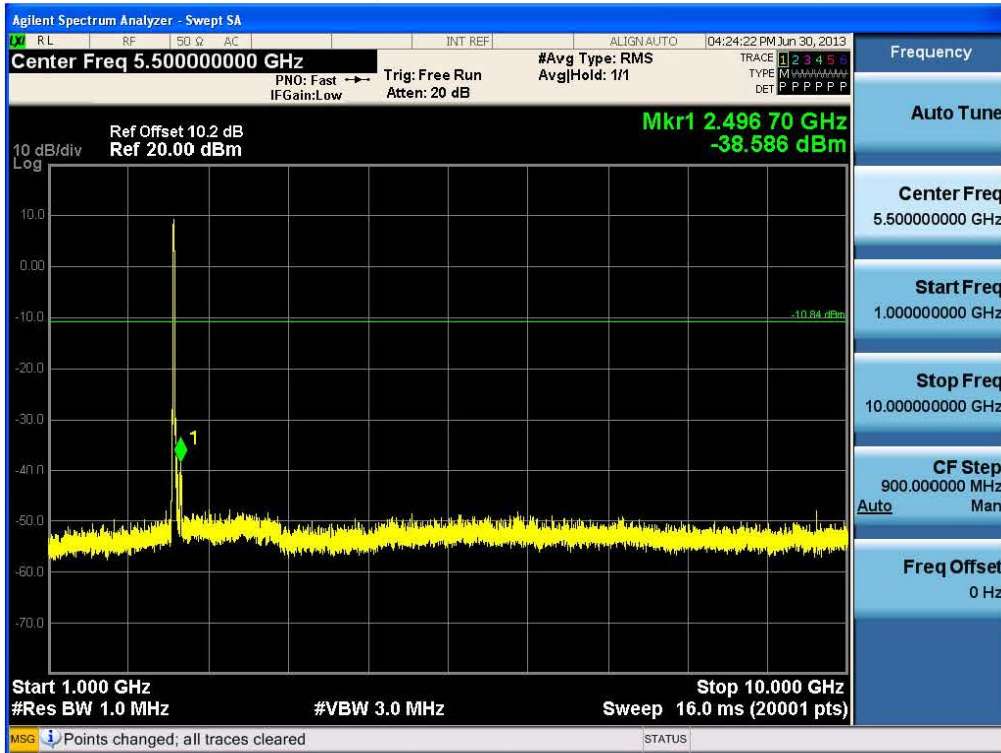

Conducted Spurious Emission (802.11b-CH11)

Conducted Spurious Emission (802.11g-CH1)

FCC PT.15.247 TEST REPORT	FCC CERTIFICATION REPORT		www.hct.co.kr
Test Report No. HCTR1307FR19	Date of Issue: July 16, 2013	EUT Type: GSM/WCDMA Phone with Bluetooth3.0, WIFI802.11 b/g/n	FCC ID: ZNFE410J

Conducted Spurious Emission (802.11g-CH6)

Conducted Spurious Emission (802.11g-CH11)

FCC PT.15.247 TEST REPORT	FCC CERTIFICATION REPORT		www.hct.co.kr
Test Report No. HCTR1307FR19	Date of Issue: July 16, 2013	EUT Type: GSM/WCDMA Phone with Bluetooth3.0, WIFI802.11 b/g/n	FCC ID: ZNFE410J

Conducted Spurious Emission (802.11n-CH1)

Conducted Spurious Emission (802.11n-CH6)

FCC PT.15.247 TEST REPORT	FCC CERTIFICATION REPORT		www.hct.co.kr
Test Report No. HCTR1307FR19	Date of Issue: July 16, 2013	EUT Type: GSM/WCDMA Phone with Bluetooth3.0, WIFI802.11 b/g/n	FCC ID: ZNFE410J