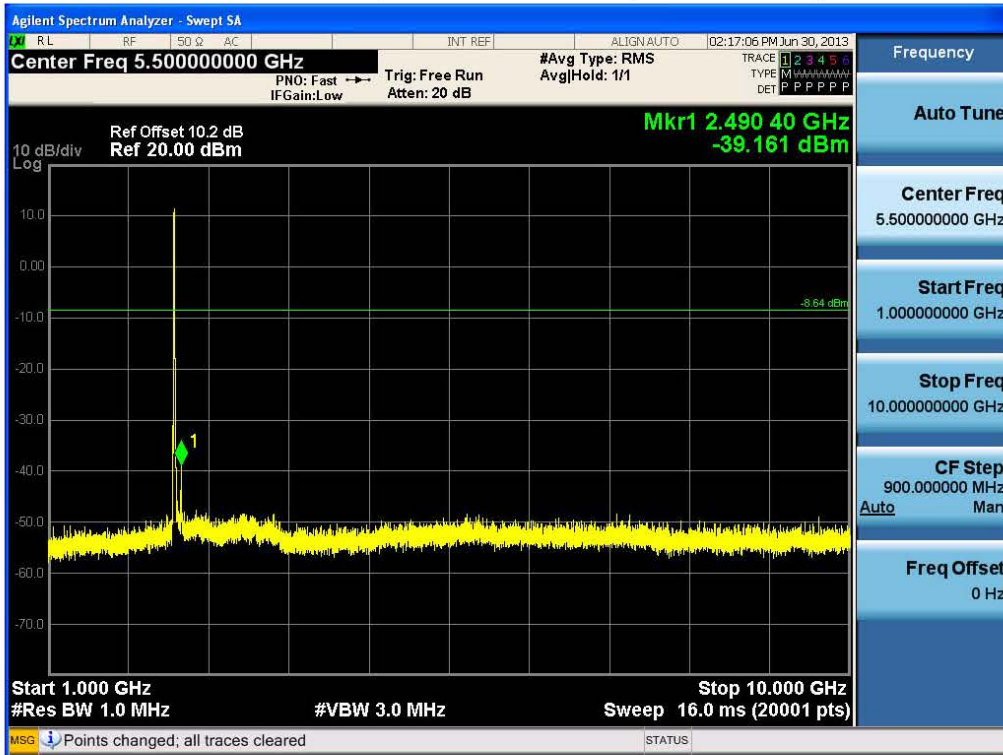

1 GHz ~ 10 GHz

Conducted Spurious Emission (802.11b-CH1)