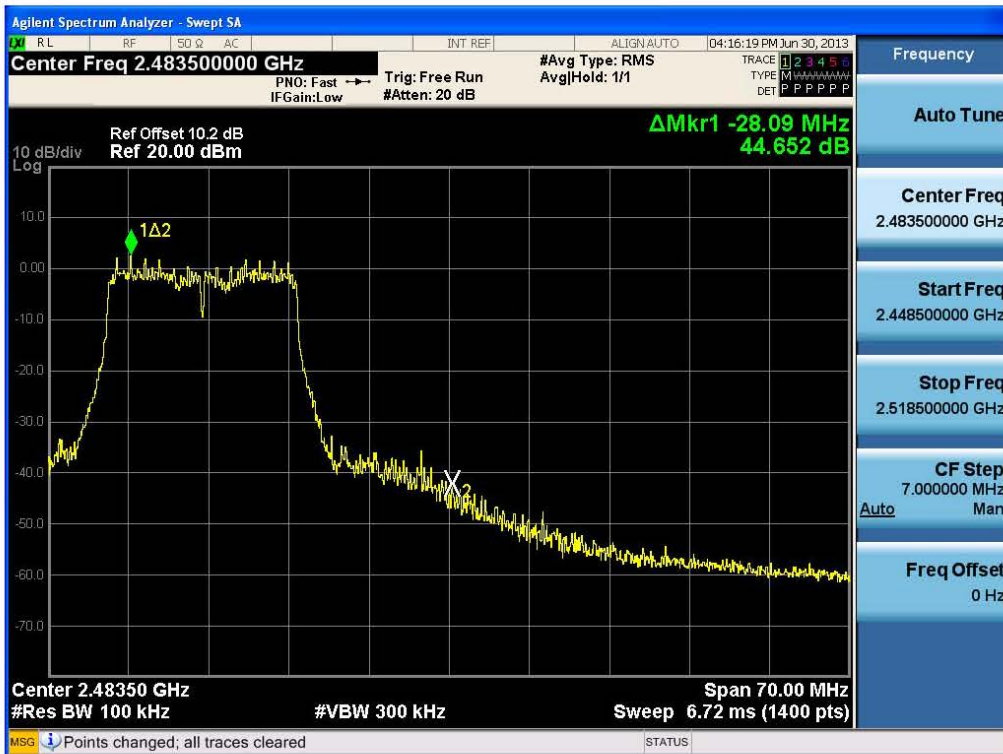

BandEdge (802.11g-CH1)

BandEdge (802.11g-CH11)

FCC PT.15.247 TEST REPORT	FCC CERTIFICATION REPORT		www.hct.co.kr
Test Report No. HCTR1307FR19	Date of Issue: July 16, 2013	EUT Type: GSM/WCDMA Phone with Bluetooth3.0, WIFI802.11 b/g/n	FCC ID: ZNFE410J

Band Edge (802.11n-CH1)

Band Edge (802.11n-CH11)

FCC PT.15.247 TEST REPORT	FCC CERTIFICATION REPORT		www.hct.co.kr
Test Report No. HCTR1307FR19	Date of Issue: July 16, 2013	EUT Type: GSM/WCDMA Phone with Bluetooth3.0, WIFI802.11 b/g/n	FCC ID: ZNFE410J

Conducted Spurious Emission (802.11b-CH1)

Conducted Spurious Emission (802.11b-CH6)

FCC PT.15.247 TEST REPORT	FCC CERTIFICATION REPORT		www.hct.co.kr
Test Report No. HCTR1307FR19	Date of Issue: July 16, 2013	EUT Type: GSM/WCDMA Phone with Bluetooth3.0, WIFI802.11 b/g/n	FCC ID: ZNF410J

Conducted Spurious Emission (802.11b-CH11)

Conducted Spurious Emission (802.11g-CH1)

FCC PT.15.247 TEST REPORT	FCC CERTIFICATION REPORT		www.hct.co.kr
Test Report No. HCTR1307FR19	Date of Issue: July 16, 2013	EUT Type: GSM/WCDMA Phone with Bluetooth3.0, WIFI802.11 b/g/n	FCC ID: ZNFE410J