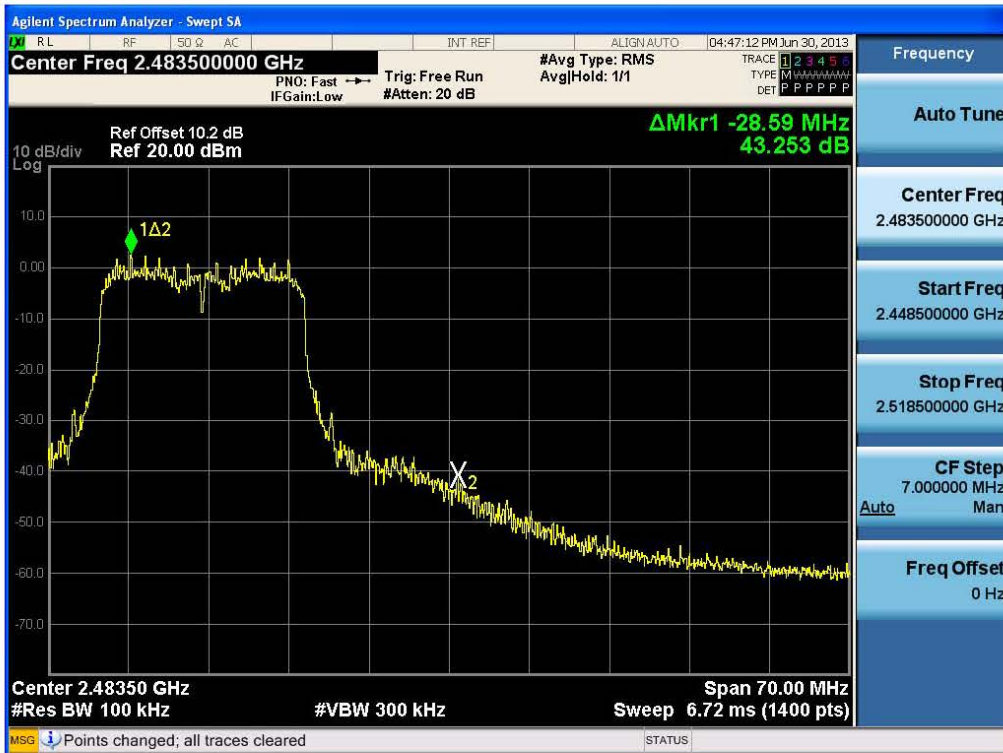

BandEdge (802.11g-CH1)

BandEdge (802.11g-CH11)

FCC PT.15.247 TEST REPORT	FCC CERTIFICATION REPORT		www.hct.co.kr
Test Report No. HCTR1307FR19	Date of Issue: July 16, 2013	EUT Type: GSM/WCDMA Phone with Bluetooth3.0, WIFI802.11 b/g/n	FCC ID: ZNFE410J

Band Edge (802.11n-CH1)

Band Edge (802.11n-CH11)

FCC PT.15.247 TEST REPORT	FCC CERTIFICATION REPORT		www.hct.co.kr
Test Report No. HCTR1307FR19	Date of Issue: July 16, 2013	EUT Type: GSM/WCDMA Phone with Bluetooth3.0, WIFI802.11 b/g/n	FCC ID: ZNFE410J

Conducted Spurious Emission (802.11b-CH1)

Conducted Spurious Emission (802.11b-CH6)

FCC PT.15.247 TEST REPORT	FCC CERTIFICATION REPORT		www.hct.co.kr
Test Report No. HCTR1307FR19	Date of Issue: July 16, 2013	EUT Type: GSM/WCDMA Phone with Bluetooth3.0, WIFI802.11 b/g/n	FCC ID: ZNF410J

Conducted Spurious Emission (802.11b-CH11)

Conducted Spurious Emission (802.11g-CH1)

FCC PT.15.247 TEST REPORT	FCC CERTIFICATION REPORT		www.hct.co.kr
Test Report No. HCTR1307FR19	Date of Issue: July 16, 2013	EUT Type: GSM/WCDMA Phone with Bluetooth3.0, WIFI802.11 b/g/n	FCC ID: ZNFE410J