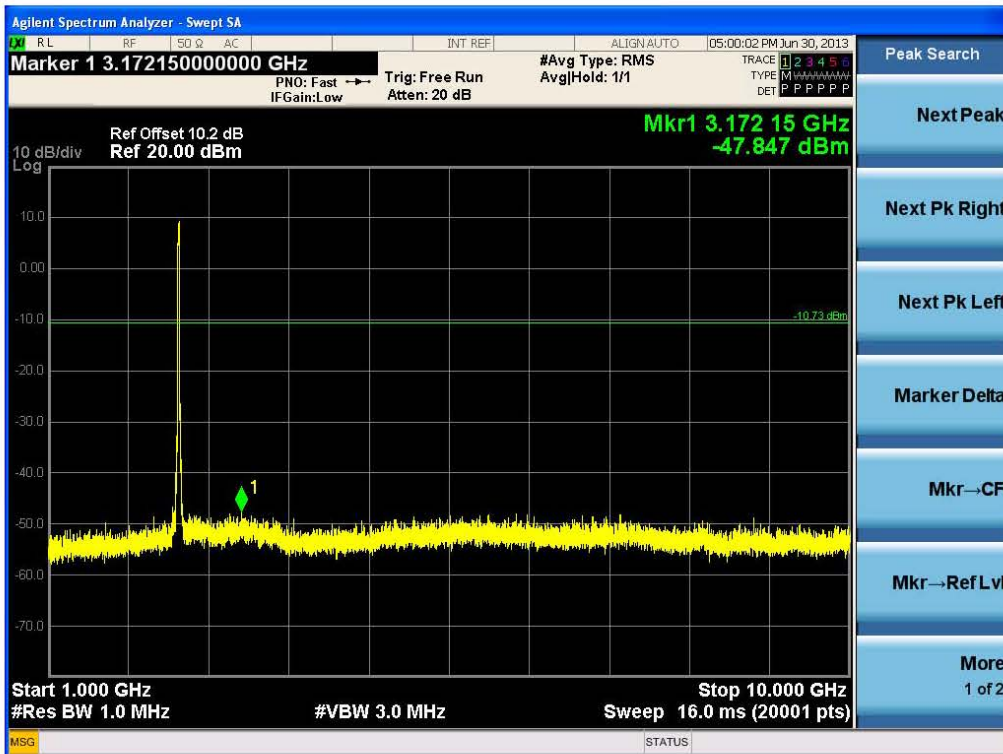

1 GHz ~ 10 GHz

Conducted Spurious Emission (802.11b-CH1)

Conducted Spurious Emission (802.11b-CH6)

FCC PT.15.247 TEST REPORT	FCC CERTIFICATION REPORT		www.hct.co.kr
Test Report No. HCTR1307FR19	Date of Issue: July 16, 2013	EUT Type: GSM/WCDMA Phone with Bluetooth3.0, WIFI802.11 b/g/n	FCC ID: ZNFE410J

Conducted Spurious Emission (802.11b-CH11)

Conducted Spurious Emission (802.11g-CH1)

FCC PT.15.247 TEST REPORT	FCC CERTIFICATION REPORT		www.hct.co.kr
Test Report No. HCTR1307FR19	Date of Issue: July 16, 2013	EUT Type: GSM/WCDMA Phone with Bluetooth3.0, WIFI802.11 b/g/n	FCC ID: ZNFE410J

Conducted Spurious Emission (802.11g-CH6)

Conducted Spurious Emission (802.11g-CH11)

FCC PT.15.247 TEST REPORT	FCC CERTIFICATION REPORT		www.hct.co.kr
Test Report No. HCTR1307FR19	Date of Issue: July 16, 2013	EUT Type: GSM/WCDMA Phone with Bluetooth3.0, WIFI802.11 b/g/n	FCC ID: ZNFE410J