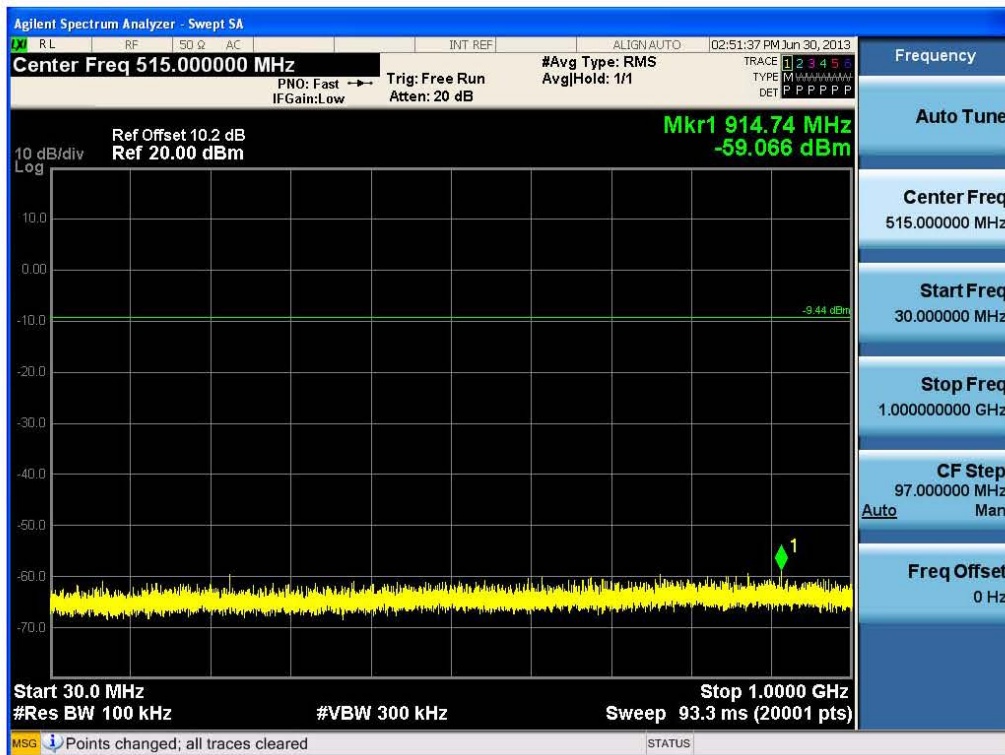

BandEdge (802.11g-CH1)

BandEdge (802.11g-CH11)

FCC PT.15.247 TEST REPORT	FCC CERTIFICATION REPORT		www.hct.co.kr
Test Report No. HCTR1307FR19	Date of Issue: July 16, 2013	EUT Type: GSM/WCDMA Phone with Bluetooth3.0, WIFI802.11 b/g/n	FCC ID: ZNFE410J

Band Edge (802.11n-CH1)

Band Edge (802.11n-CH11)

FCC PT.15.247 TEST REPORT	FCC CERTIFICATION REPORT		www.hct.co.kr
Test Report No. HCTR1307FR19	Date of Issue: July 16, 2013	EUT Type: GSM/WCDMA Phone with Bluetooth3.0, WIFI802.11 b/g/n	FCC ID: ZNFE410J

Conducted Spurious Emission (802.11b-CH1)

Conducted Spurious Emission (802.11b-CH6)

FCC PT.15.247 TEST REPORT	FCC CERTIFICATION REPORT		www.hct.co.kr
Test Report No. HCTR1307FR19	Date of Issue: July 16, 2013	EUT Type: GSM/WCDMA Phone with Bluetooth3.0, WIFI802.11 b/g/n	FCC ID: ZNF410J

Conducted Spurious Emission (802.11b-CH11)

Conducted Spurious Emission (802.11g-CH1)

FCC PT.15.247 TEST REPORT	FCC CERTIFICATION REPORT		www.hct.co.kr
Test Report No. HCTR1307FR19	Date of Issue: July 16, 2013	EUT Type: GSM/WCDMA Phone with Bluetooth3.0, WIFI802.11 b/g/n	FCC ID: ZNFE410J