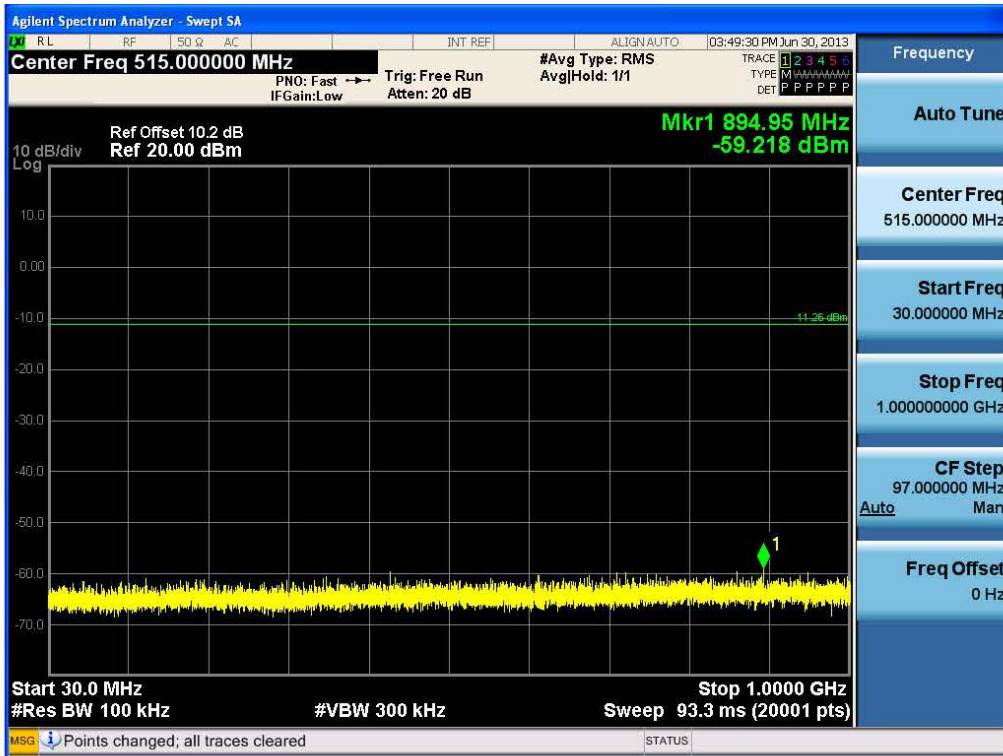

Conducted Spurious Emission (802.11b-CH1)

Conducted Spurious Emission (802.11b-CH6)

FCC PT.15.247 TEST REPORT	FCC CERTIFICATION REPORT		www.hct.co.kr
Test Report No. HCTR1307FR19	Date of Issue: July 16, 2013	EUT Type: GSM/WCDMA Phone with Bluetooth3.0, WIFI802.11 b/g/n	FCC ID: ZNF410J

Conducted Spurious Emission (802.11b-CH11)

Conducted Spurious Emission (802.11g-CH1)

FCC PT.15.247 TEST REPORT	FCC CERTIFICATION REPORT		www.hct.co.kr
Test Report No. HCTR1307FR19	Date of Issue: July 16, 2013	EUT Type: GSM/WCDMA Phone with Bluetooth3.0, WIFI802.11 b/g/n	FCC ID: ZNFE410J

Conducted Spurious Emission (802.11g-CH6)

Conducted Spurious Emission (802.11g-CH11)

FCC PT.15.247 TEST REPORT	FCC CERTIFICATION REPORT		www.hct.co.kr
Test Report No. HCTR1307FR19	Date of Issue: July 16, 2013	EUT Type: GSM/WCDMA Phone with Bluetooth3.0, WIFI802.11 b/g/n	FCC ID: ZNFE410J

Conducted Spurious Emission (802.11n-CH1)

Conducted Spurious Emission (802.11n-CH6)

FCC PT.15.247 TEST REPORT	FCC CERTIFICATION REPORT		www.hct.co.kr
Test Report No. HCTR1307FR19	Date of Issue: July 16, 2013	EUT Type: GSM/WCDMA Phone with Bluetooth3.0, WIFI802.11 b/g/n	FCC ID: ZNFE410J