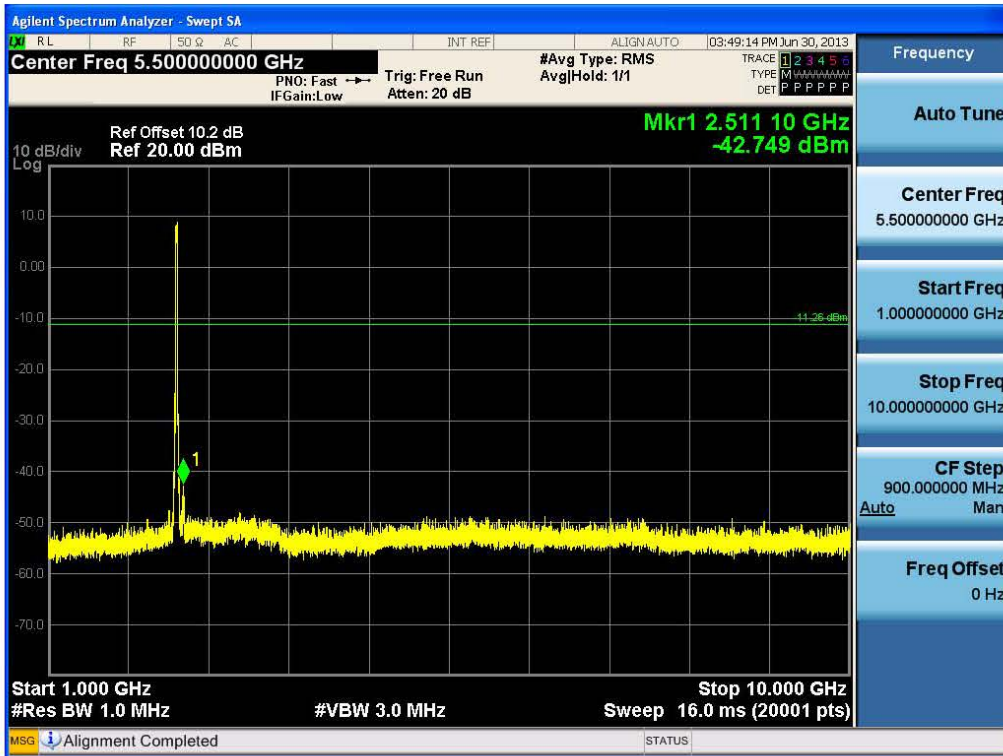

1 GHz ~ 10 GHz

Conducted Spurious Emission (802.11b-CH1)

Conducted Spurious Emission (802.11b-CH6)

FCC PT.15.247 TEST REPORT	FCC CERTIFICATION REPORT		www.hct.co.kr
Test Report No. HCTR1307FR19	Date of Issue: July 16, 2013	EUT Type: GSM/WCDMA Phone with Bluetooth3.0, WIFI802.11 b/g/n	FCC ID: ZNFE410J

Conducted Spurious Emission (802.11b-CH11)

Conducted Spurious Emission (802.11g-CH1)

FCC PT.15.247 TEST REPORT	FCC CERTIFICATION REPORT		www.hct.co.kr
Test Report No. HCTR1307FR19	Date of Issue: July 16, 2013	EUT Type: GSM/WCDMA Phone with Bluetooth3.0, WIFI802.11 b/g/n	FCC ID: ZNFE410J

Conducted Spurious Emission (802.11g-CH6)

Conducted Spurious Emission (802.11g-CH11)

FCC PT.15.247 TEST REPORT	FCC CERTIFICATION REPORT		www.hct.co.kr
Test Report No. HCTR1307FR19	Date of Issue: July 16, 2013	EUT Type: GSM/WCDMA Phone with Bluetooth3.0, WIFI802.11 b/g/n	FCC ID: ZNFE410J