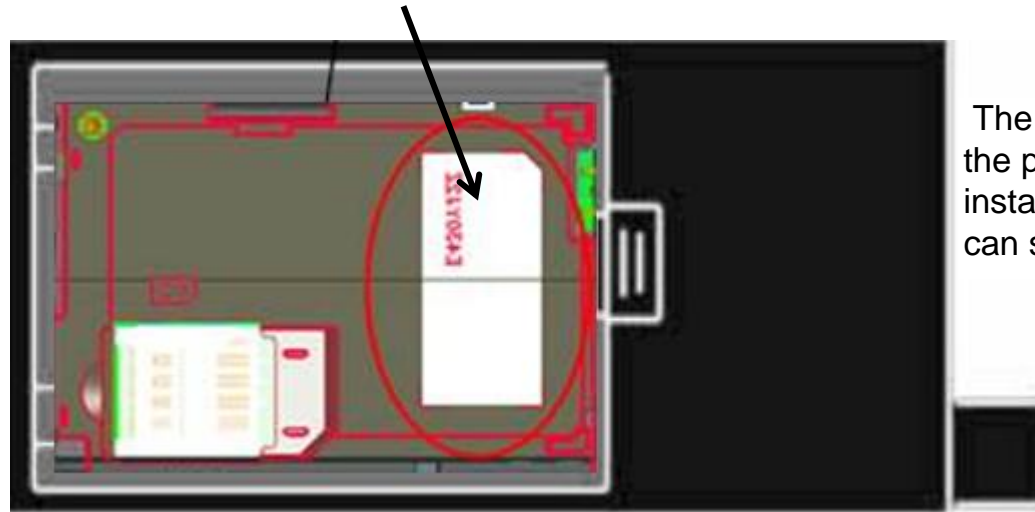

※ FCC ID Label Form

Note: The FCC ID shown will be readily visible at the time of purchase.

Note!

We, LG Electronics MobileComm USA, state that our device, FCC ID ZNFE410I, has a battery. However, the battery will not be placed in the battery compartment when delivery, so it is visible to the users as they purchase the product and install the battery.

Additionally, the label is permanently attached. The label it's attached to the EUT by an adhesive.

The adhesive is permanent type with strong strength.

The label is located back of the phone. When the user install the battery, the user can see the label.