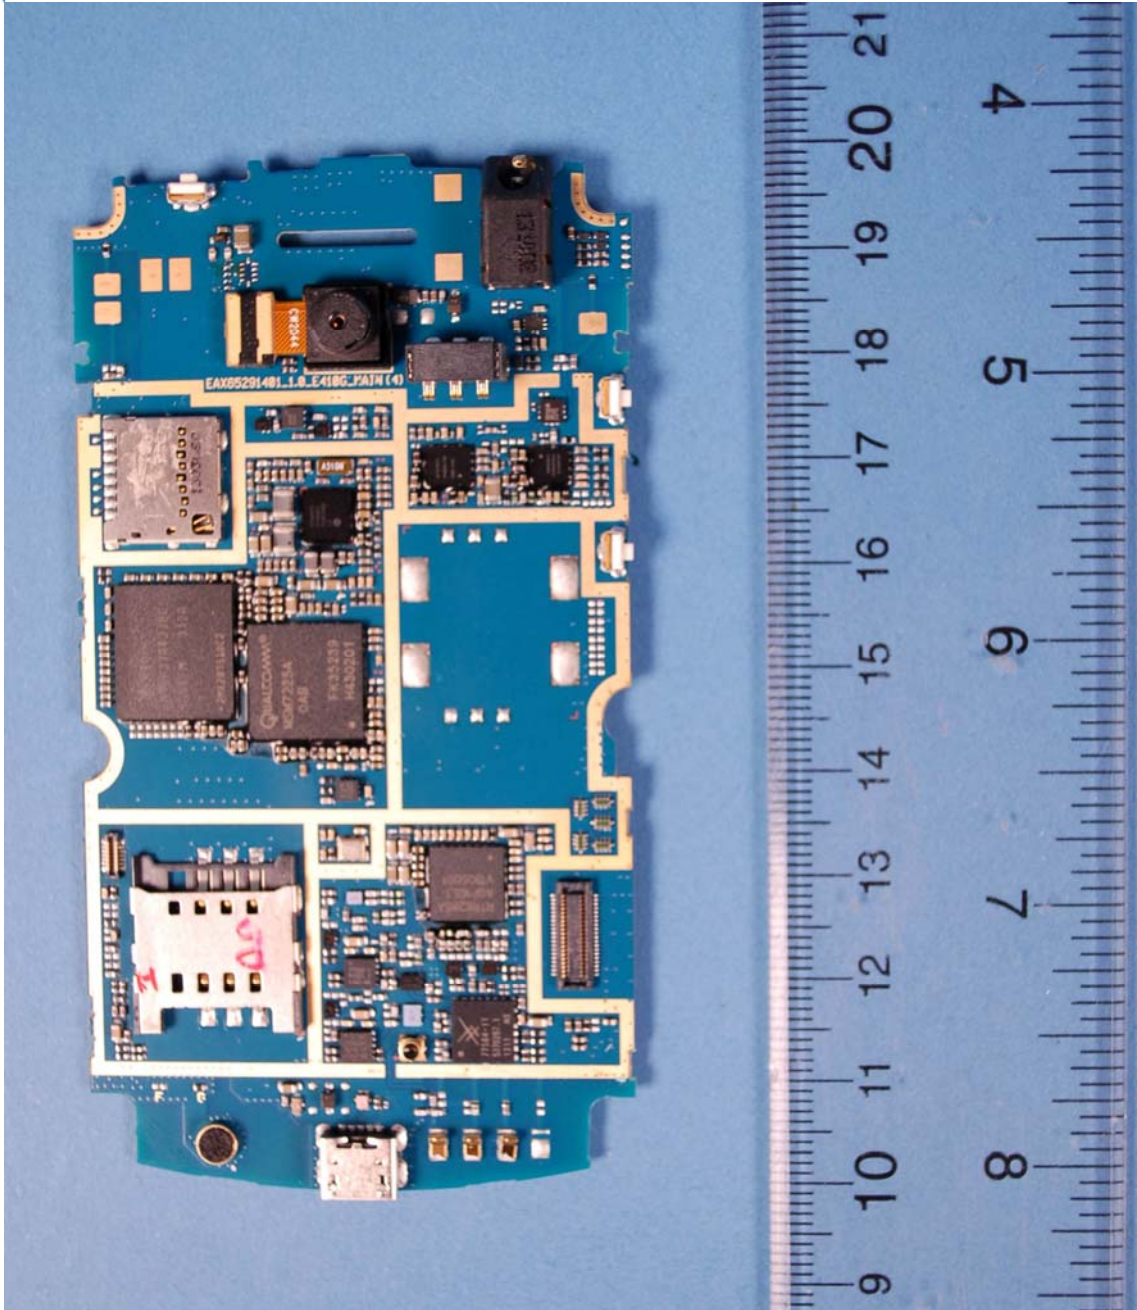

## INTERNAL PHOTOGRAPHS

|   |                            |                 |
|---|----------------------------|-----------------|
|  | LG FCC ID: ZNFE410G        | Model: LG-E410g |
| Internal Photos   | EUT Type: Portable Handset | Page 1 of 8     |

|   |                            |                 |
|---|----------------------------|-----------------|
|  | LG FCC ID: ZNFE410G        | Model: LG-E410g |
| Internal Photos   | EUT Type: Portable Handset | Page 2 of 8     |

|   |                            |                 |
|---|----------------------------|-----------------|
|  | LG FCC ID: ZNFE410G        | Model: LG-E410g |
| Internal Photos   | EUT Type: Portable Handset | Page 3 of 8     |

|   |                                   |                        |
|---|-----------------------------------|------------------------|
|  | <p>LG FCC ID: ZNFE410G</p>        | <p>Model: LG-E410g</p> |
| <p>Internal Photos</p>  | <p>EUT Type: Portable Handset</p> | <p>Page 4 of 8</p>     |