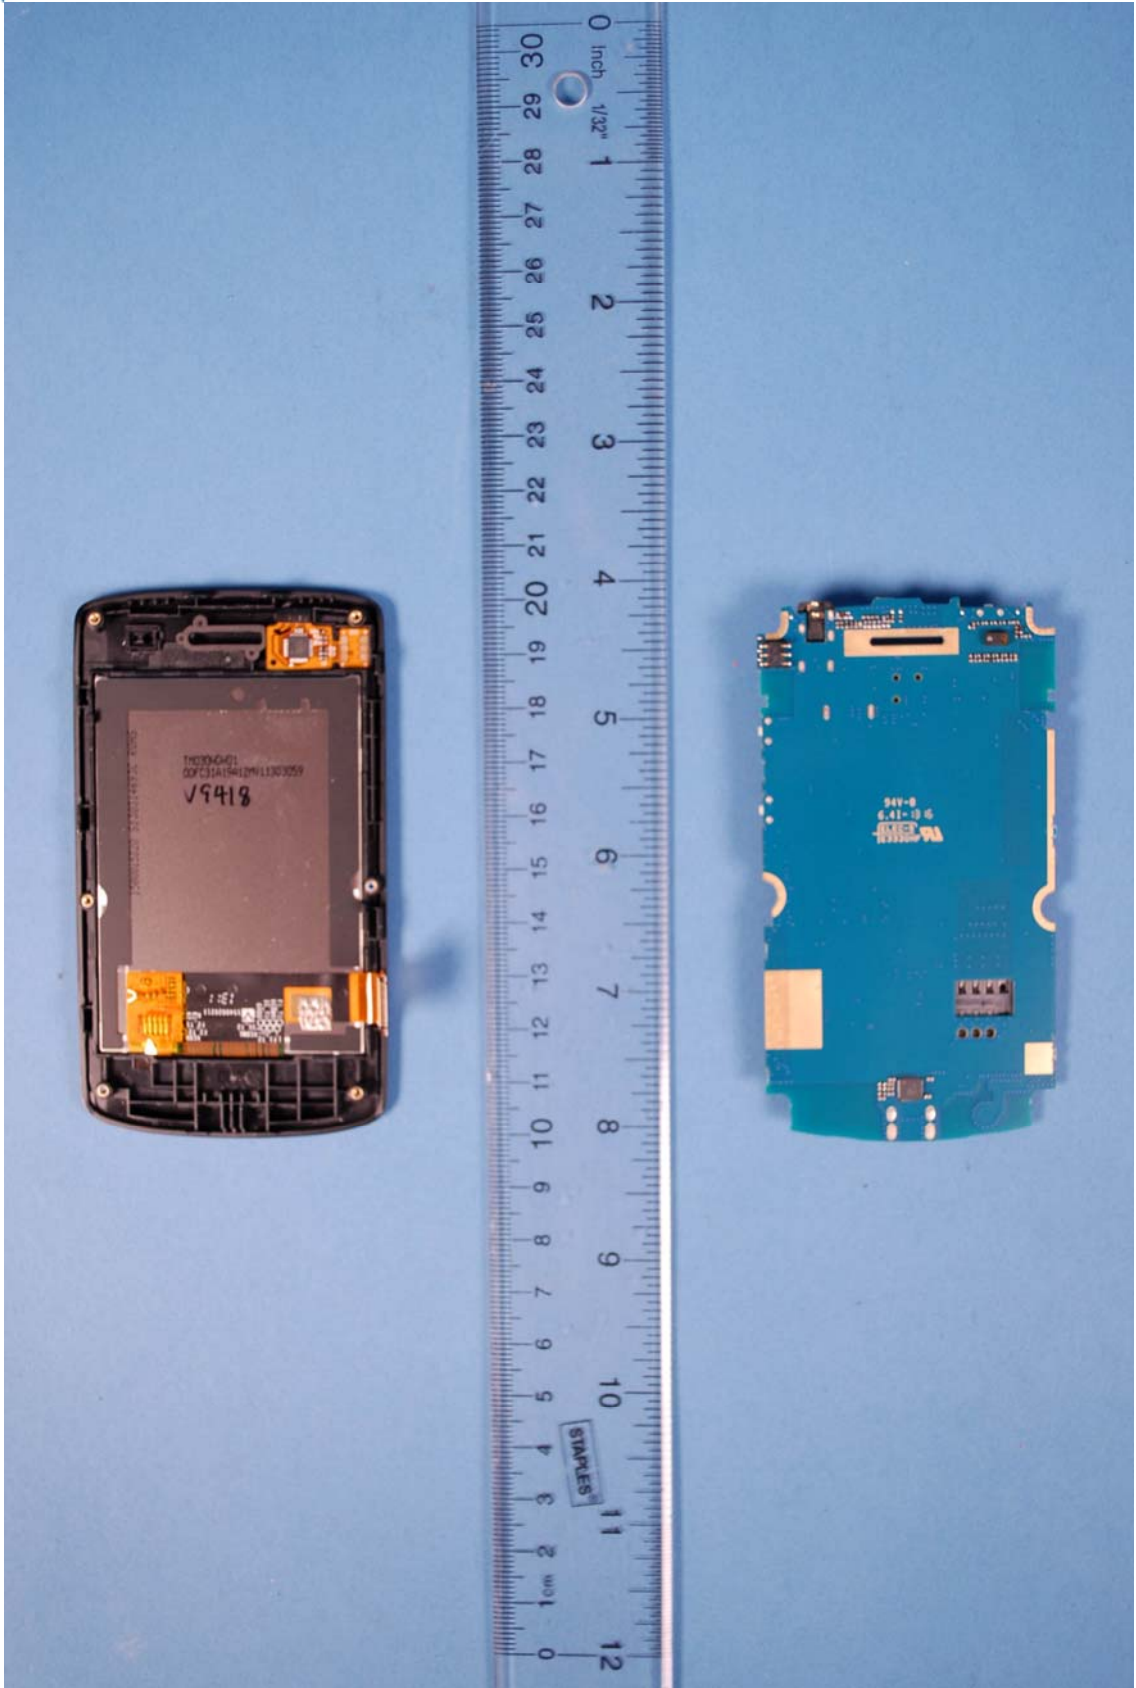

## INTERNAL PHOTOGRAPHS

|   |                            |                 |
|---|----------------------------|-----------------|
|  | LG FCC ID: ZNFE410G        | Model: LG-E410g |
| Internal Photos   | EUT Type: Portable Handset | Page 1 of 8     |

|   |                            |                 |
|---|----------------------------|-----------------|
|  | LG FCC ID: ZNFE410G        | Model: LG-E410g |
| Internal Photos   | EUT Type: Portable Handset | Page 2 of 8     |

|   |                            |                 |
|---|----------------------------|-----------------|
|  | LG FCC ID: ZNFE410G        | Model: LG-E410g |
| Internal Photos   | EUT Type: Portable Handset | Page 3 of 8     |

|   |                                   |                        |
|---|-----------------------------------|------------------------|
|  | <p>LG FCC ID: ZNFE410G</p>        | <p>Model: LG-E410g</p> |
| <p>Internal Photos</p>  | <p>EUT Type: Portable Handset</p> | <p>Page 4 of 8</p>     |