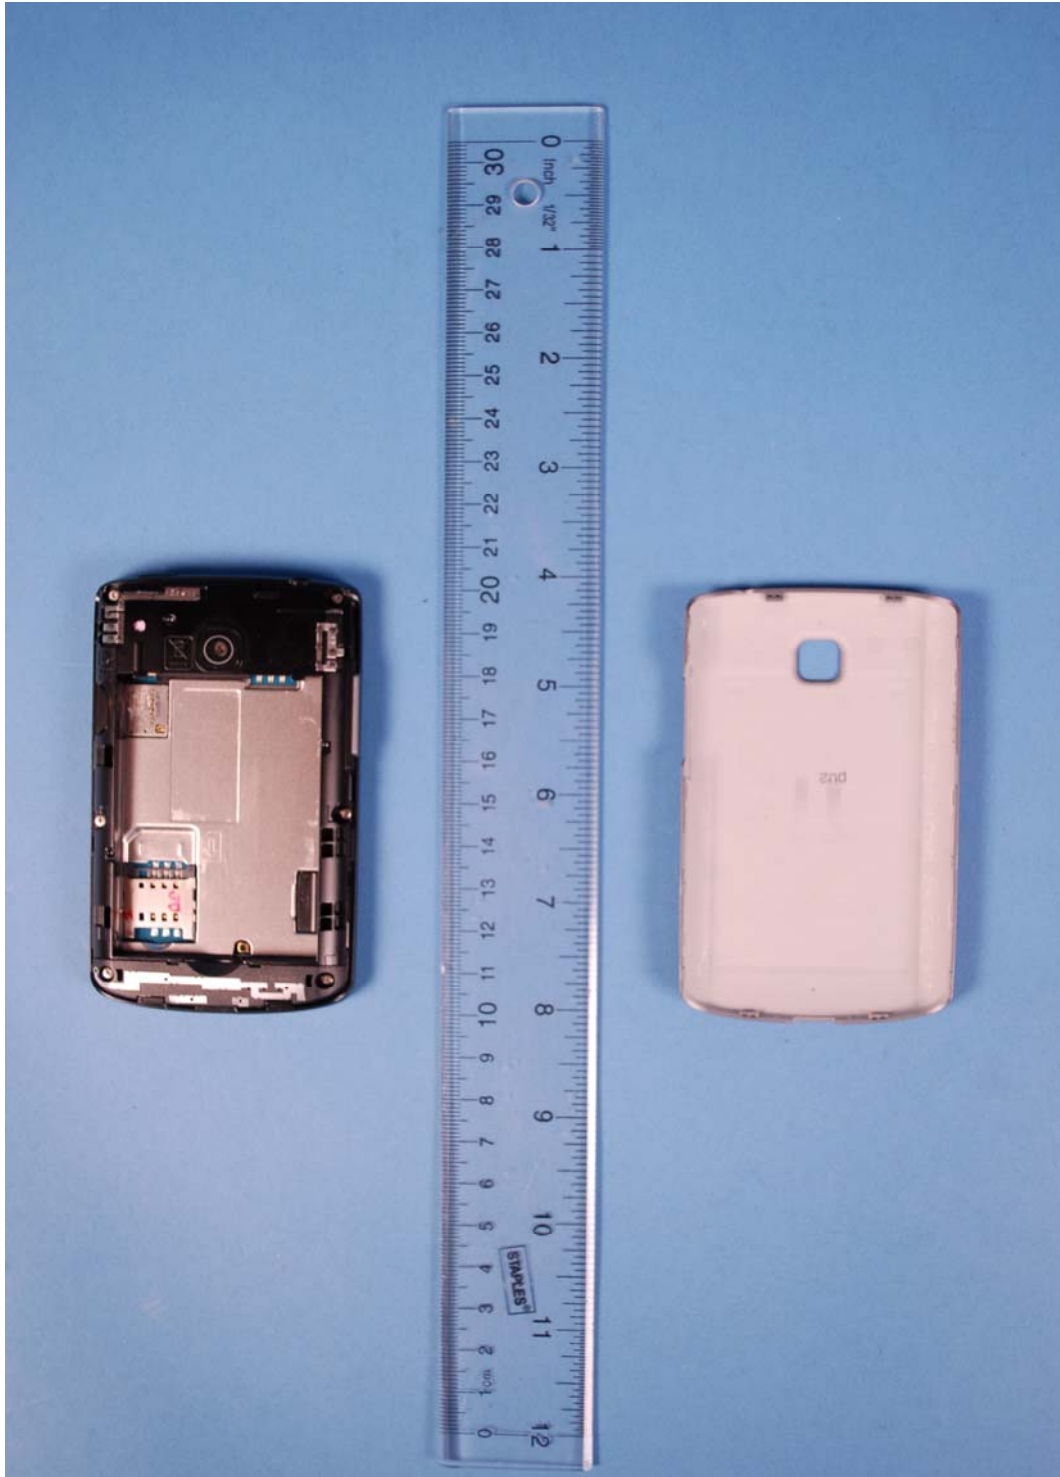

## INTERNAL PHOTOGRAPHS

|   |                            |                 |
|---|----------------------------|-----------------|
|  | LG FCC ID: ZNFE410G        | Model: LG-E410g |
| Internal Photos   | EUT Type: Portable Handset | Page 1 of 8     |

|   |                            |                 |
|---|----------------------------|-----------------|
|  | LG FCC ID: ZNFE410G        | Model: LG-E410g |
| Internal Photos   | EUT Type: Portable Handset | Page 2 of 8     |

|   |                            |                 |
|---|----------------------------|-----------------|
|  | LG FCC ID: ZNFE410G        | Model: LG-E410g |
| Internal Photos   | EUT Type: Portable Handset | Page 3 of 8     |

|   |                                   |                        |
|---|-----------------------------------|------------------------|
|  | <p>LG FCC ID: ZNFE410G</p>        | <p>Model: LG-E410g</p> |
| <p>Internal Photos</p>  | <p>EUT Type: Portable Handset</p> | <p>Page 4 of 8</p>     |