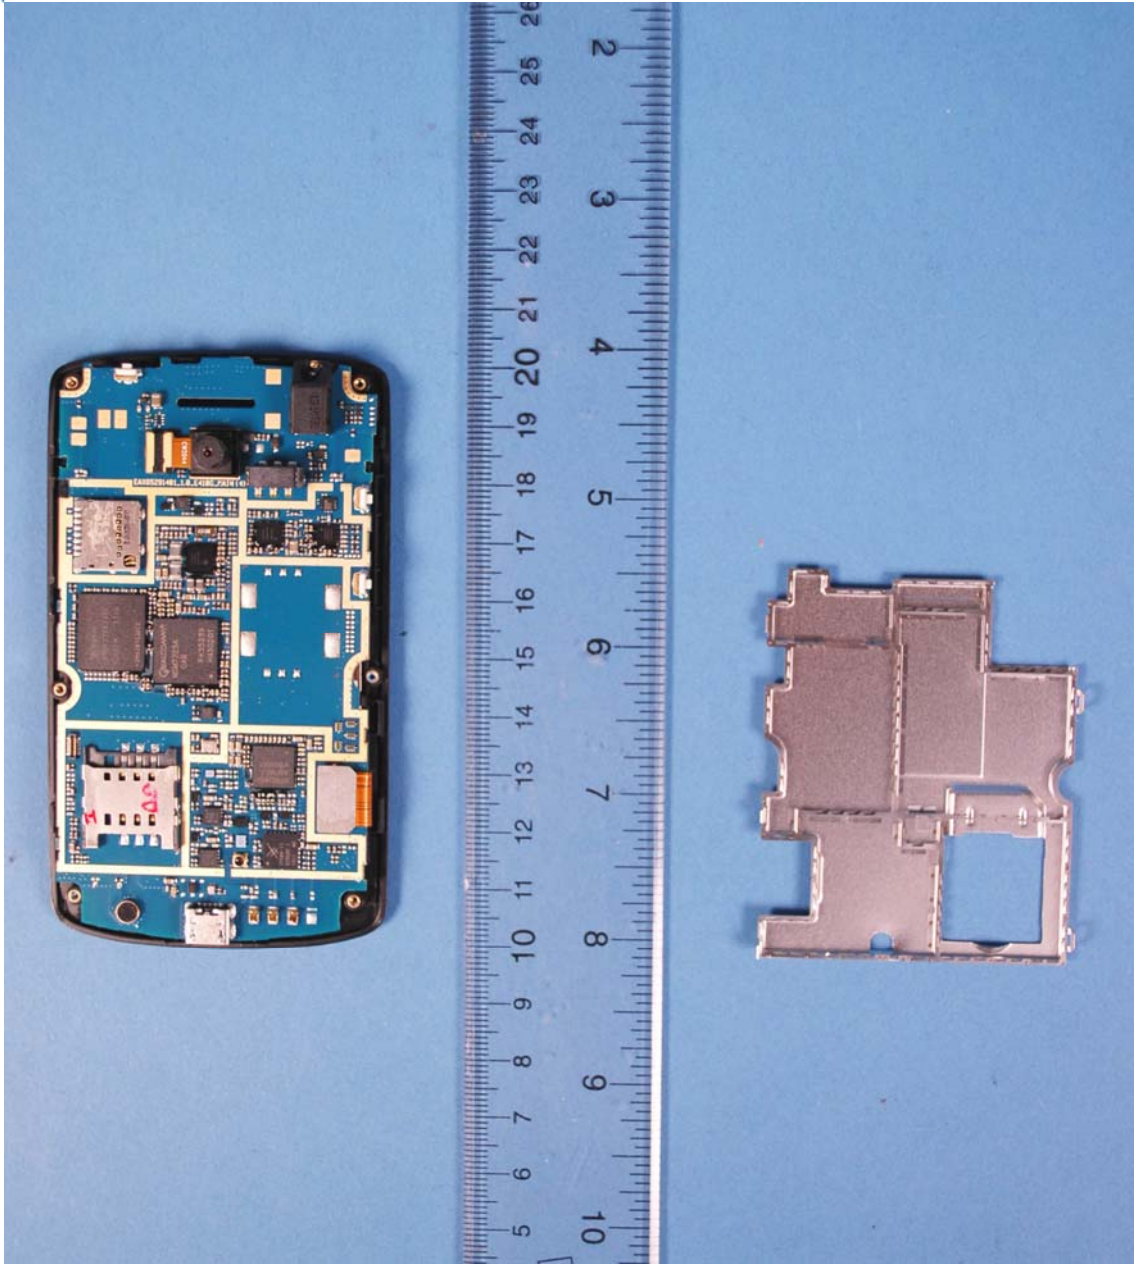

## INTERNAL PHOTOGRAPHS

|   |                            |                 |
|---|----------------------------|-----------------|
|  | LG FCC ID: ZNFE410G        | Model: LG-E410g |
| Internal Photos   | EUT Type: Portable Handset | Page 1 of 8     |

|   |                            |                 |
|---|----------------------------|-----------------|
|  | LG FCC ID: ZNFE410G        | Model: LG-E410g |
| Internal Photos   | EUT Type: Portable Handset | Page 2 of 8     |

|   |                            |                 |
|---|----------------------------|-----------------|
|  | LG FCC ID: ZNFE410G        | Model: LG-E410g |
| Internal Photos   | EUT Type: Portable Handset | Page 3 of 8     |

|   |                                   |                        |
|---|-----------------------------------|------------------------|
|  | <p>LG FCC ID: ZNFE410G</p>        | <p>Model: LG-E410g</p> |
| <p>Internal Photos</p>  | <p>EUT Type: Portable Handset</p> | <p>Page 4 of 8</p>     |