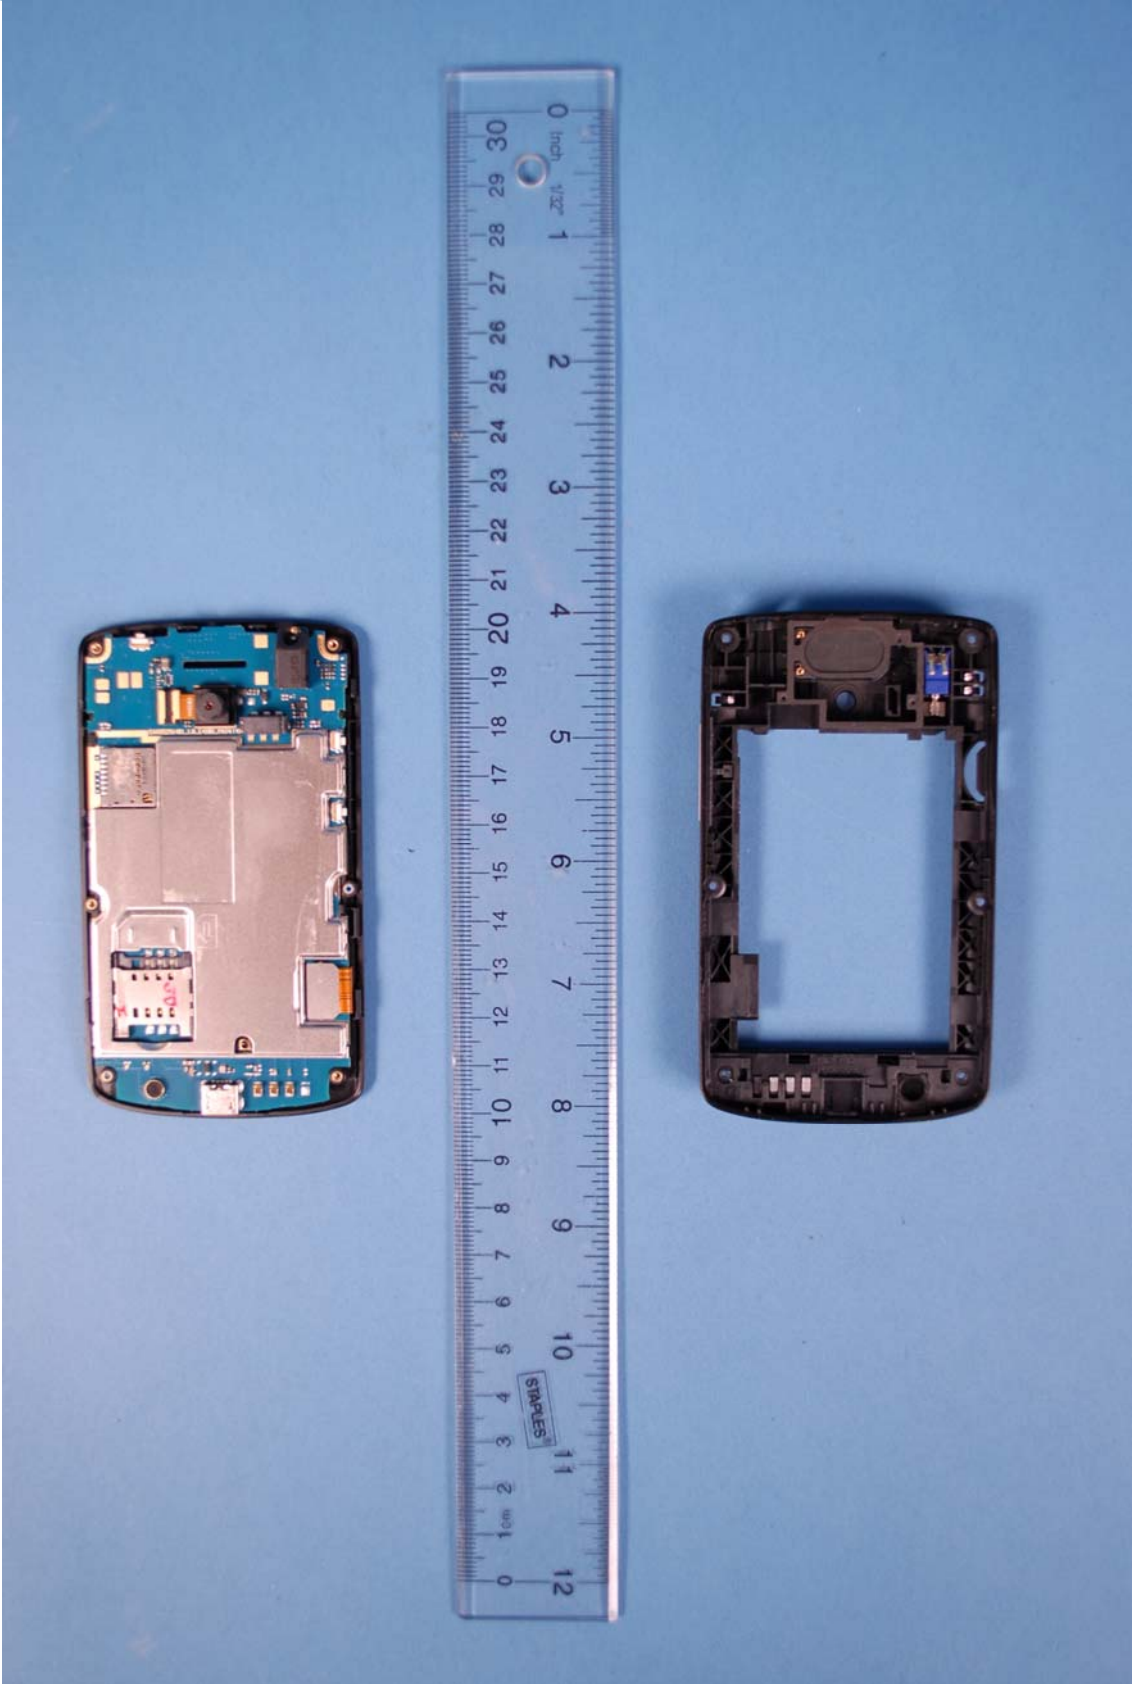

## INTERNAL PHOTOGRAPHS

|   |                            |                 |
|---|----------------------------|-----------------|
|  | LG FCC ID: ZNFE410G        | Model: LG-E410g |
| Internal Photos   | EUT Type: Portable Handset | Page 1 of 8     |

|   |                            |                 |
|---|----------------------------|-----------------|
|  | LG FCC ID: ZNFE410G        | Model: LG-E410g |
| Internal Photos   | EUT Type: Portable Handset | Page 2 of 8     |

|   |                            |                 |
|---|----------------------------|-----------------|
|  | LG FCC ID: ZNFE410G        | Model: LG-E410g |
| Internal Photos   | EUT Type: Portable Handset | Page 3 of 8     |

|   |                                   |                        |
|---|-----------------------------------|------------------------|
|  | <p>LG FCC ID: ZNFE410G</p>        | <p>Model: LG-E410g</p> |
| <p>Internal Photos</p>  | <p>EUT Type: Portable Handset</p> | <p>Page 4 of 8</p>     |