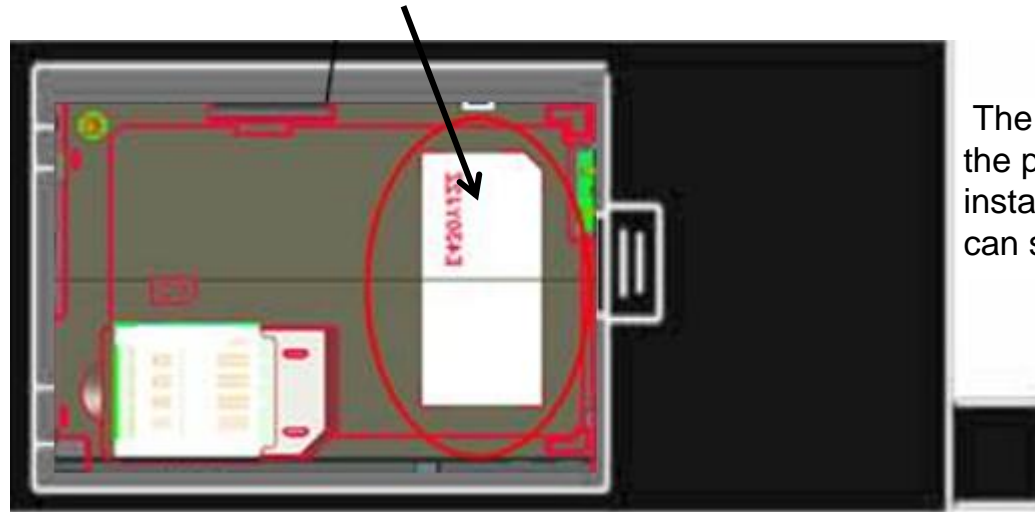

※ FCC ID Label Form

Note: The FCC ID shown will be readily visible at the time of purchase.

Note!

We, LG Electronics MobileComm USA, state that our device, FCC ID ZNFE410G, has a battery. However, the battery will not be placed in the battery compartment when delivery, so it is visible to the users as they purchase the product and install the battery. Additionally, the label is permanently attached. The label it's attached to the EUT by an adhesive.

The adhesive is permanent type with strong strength.

The label is located back of the phone. When the user install the battery, the user can see the label.