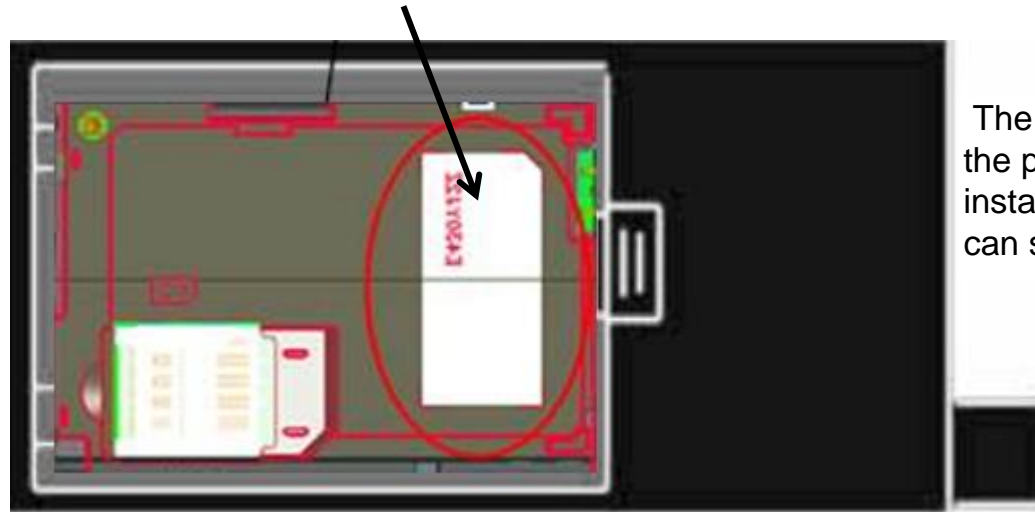

※ FCC ID Label Form

Note: The FCC ID shown will be readily visible at the time of purchase.

Note!

We, LG Electronics MobileComm USA, state that our device, FCC ID ZNFE410F, has a battery. However, the battery will not be placed in the battery compartment when delivery, so it is visible to the users as they purchase the product and install the battery. Additionally, the label is permanently attached. The label it's attached to the EUT by an adhesive.

The adhesive is permanent type with strong strength.

The label is located back of the phone. When the user install the battery, the user can see the label.