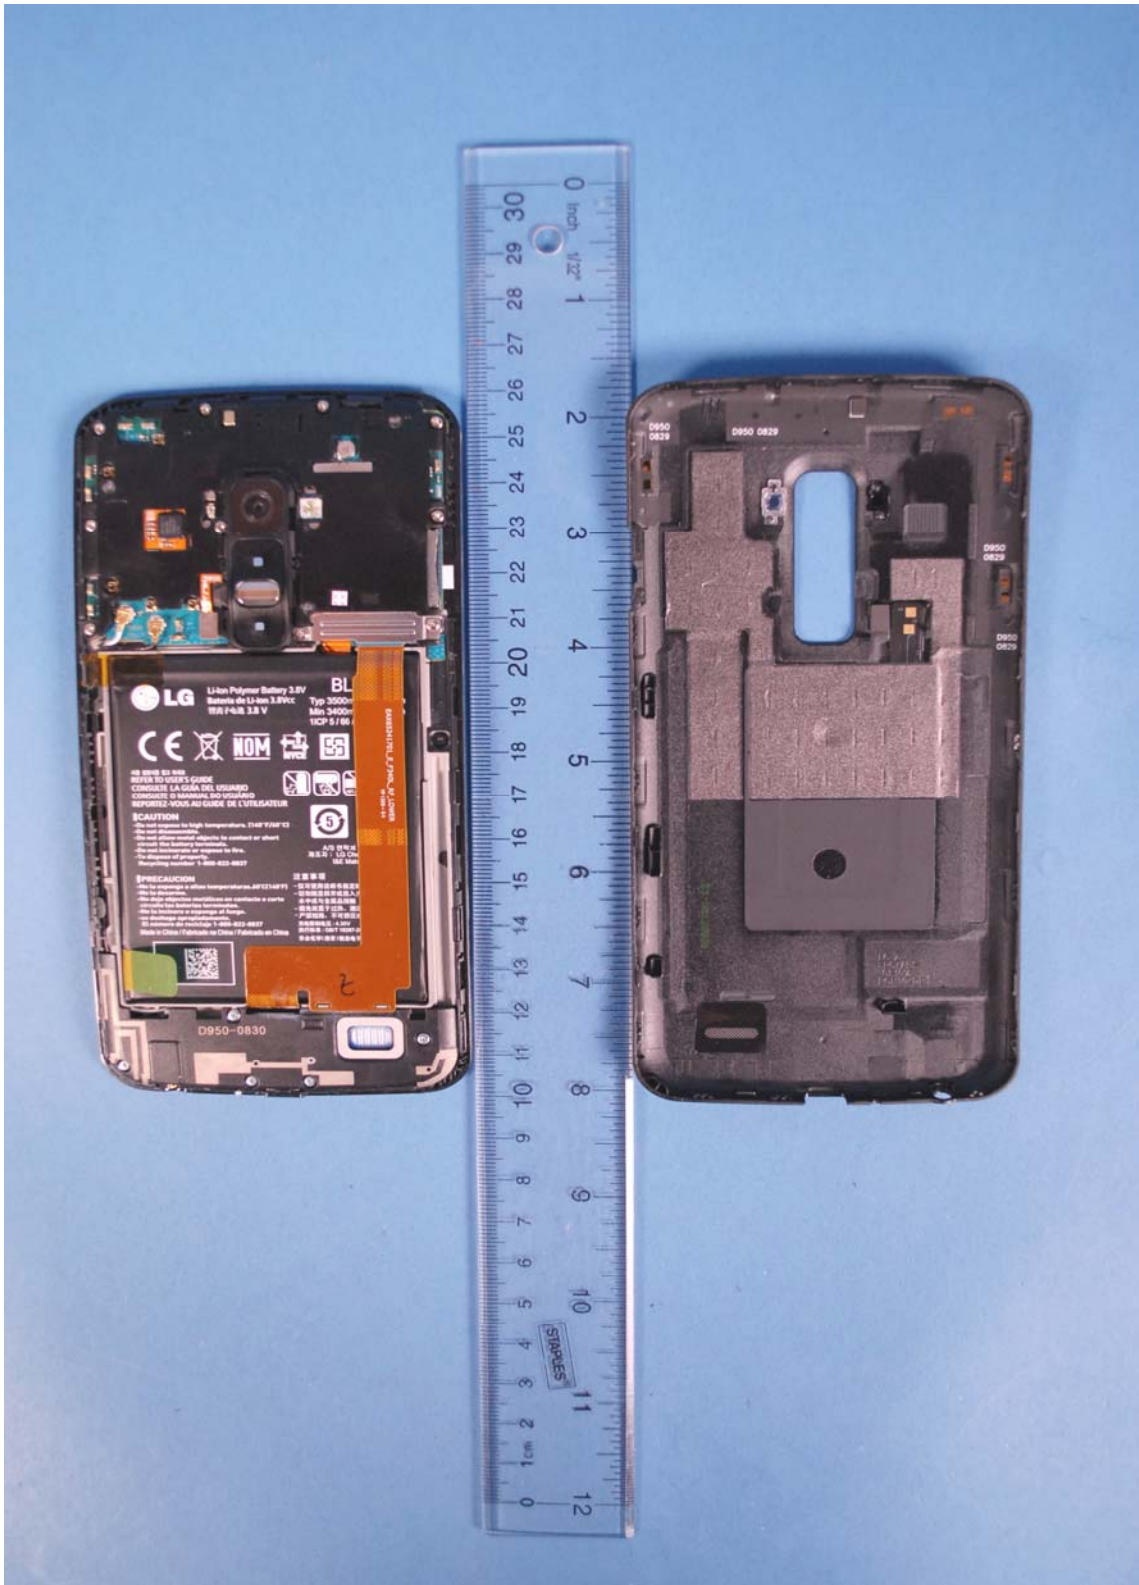

INTERNAL PHOTOGRAPHS

	<p>LG ELECTRONICS FCC ID: ZNFD950</p>	<p>Model: LG-D950</p>
<p>Internal Photos</p>	<p>EUT Type: PORTABLE HANDSET</p>	<p>Page 1 of 10</p>

	<p>LG ELECTRONICS FCC ID: ZNFD950</p>	<p>Model: LG-D950</p>
<p>Internal Photos</p>	<p>EUT Type: PORTABLE HANDSET</p>	<p>Page 2 of 10</p>

	<p>LG ELECTRONICS FCC ID: ZNFD950</p>	<p>Model: LG-D950</p>
<p>Internal Photos</p>	<p>EUT Type: PORTABLE HANDSET</p>	<p>Page 3 of 10</p>

	<p>LG ELECTRONICS FCC ID: ZNFD950</p>	<p>Model: LG-D950</p>
<p>Internal Photos</p>	<p>EUT Type: PORTABLE HANDSET</p>	<p>Page 4 of 10</p>

	LG ELECTRONICS FCC ID: ZNFD950	Model: LG-D950
Internal Photos	EUT Type: PORTABLE HANDSET	Page 5 of 10

	LG ELECTRONICS FCC ID: ZNFD950	Model: LG-D950
Internal Photos	EUT Type: PORTABLE HANDSET	Page 6 of 10