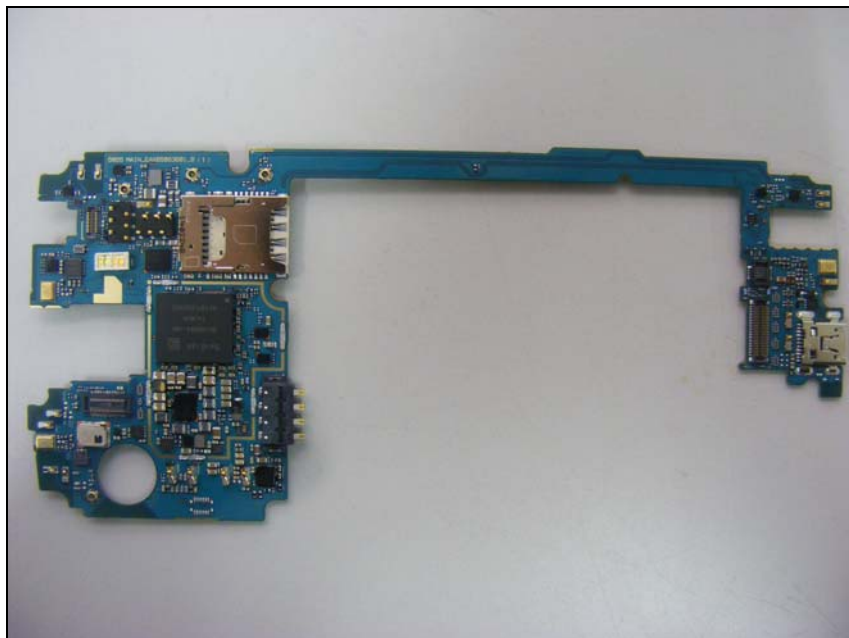

Model : LG-D855

Internal photos of EUT

Model : LG-D855

Internal view of EUT

Model : LG-D855

Top view of PCB

Bottom view of PCB

Model : LG-D855

View of WLAN, BT, BT LE, ANT+ Antenna

View of GSM&WCDMA Antenna

Model : LG-D855

View of NFC Tag and Wireless Charging cover