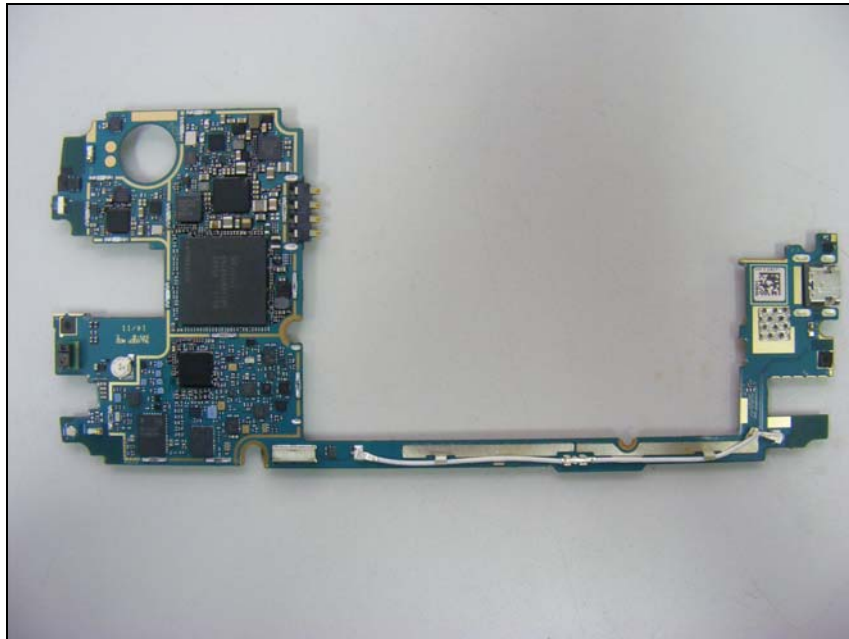

Model : LG-D855

Internal photos of EUT

Model : LG-D855

Internal view of EUT

Model : LG-D855

Top view of PCB

Bottom view of PCB

Model : LG-D855

View of WLAN, BT, BT LE, ANT+ Antenna

View of GSM&WCDMA Antenna

Model : LG-D855

View of NFC Tag and Wireless Charging cover