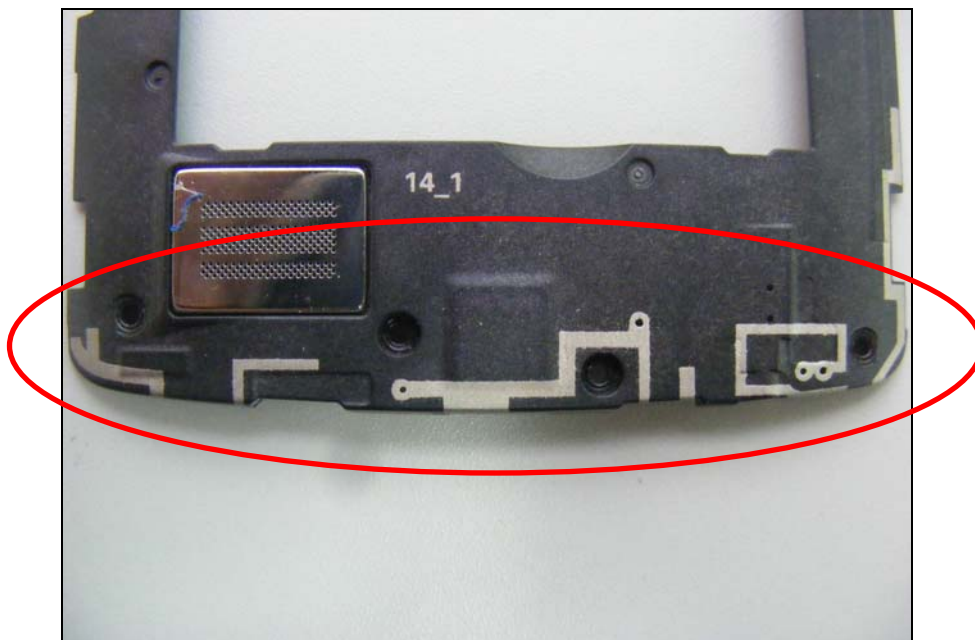

Model : LG-D855

Internal photos of EUT

Model : LG-D855

Internal view of EUT

Model : LG-D855

Top view of PCB

Bottom view of PCB

Model : LG-D855

View of WLAN, BT, BT LE, ANT+ Antenna

View of GSM&WCDMA Antenna

Model : LG-D855

View of NFC Tag and Wireless Charging cover