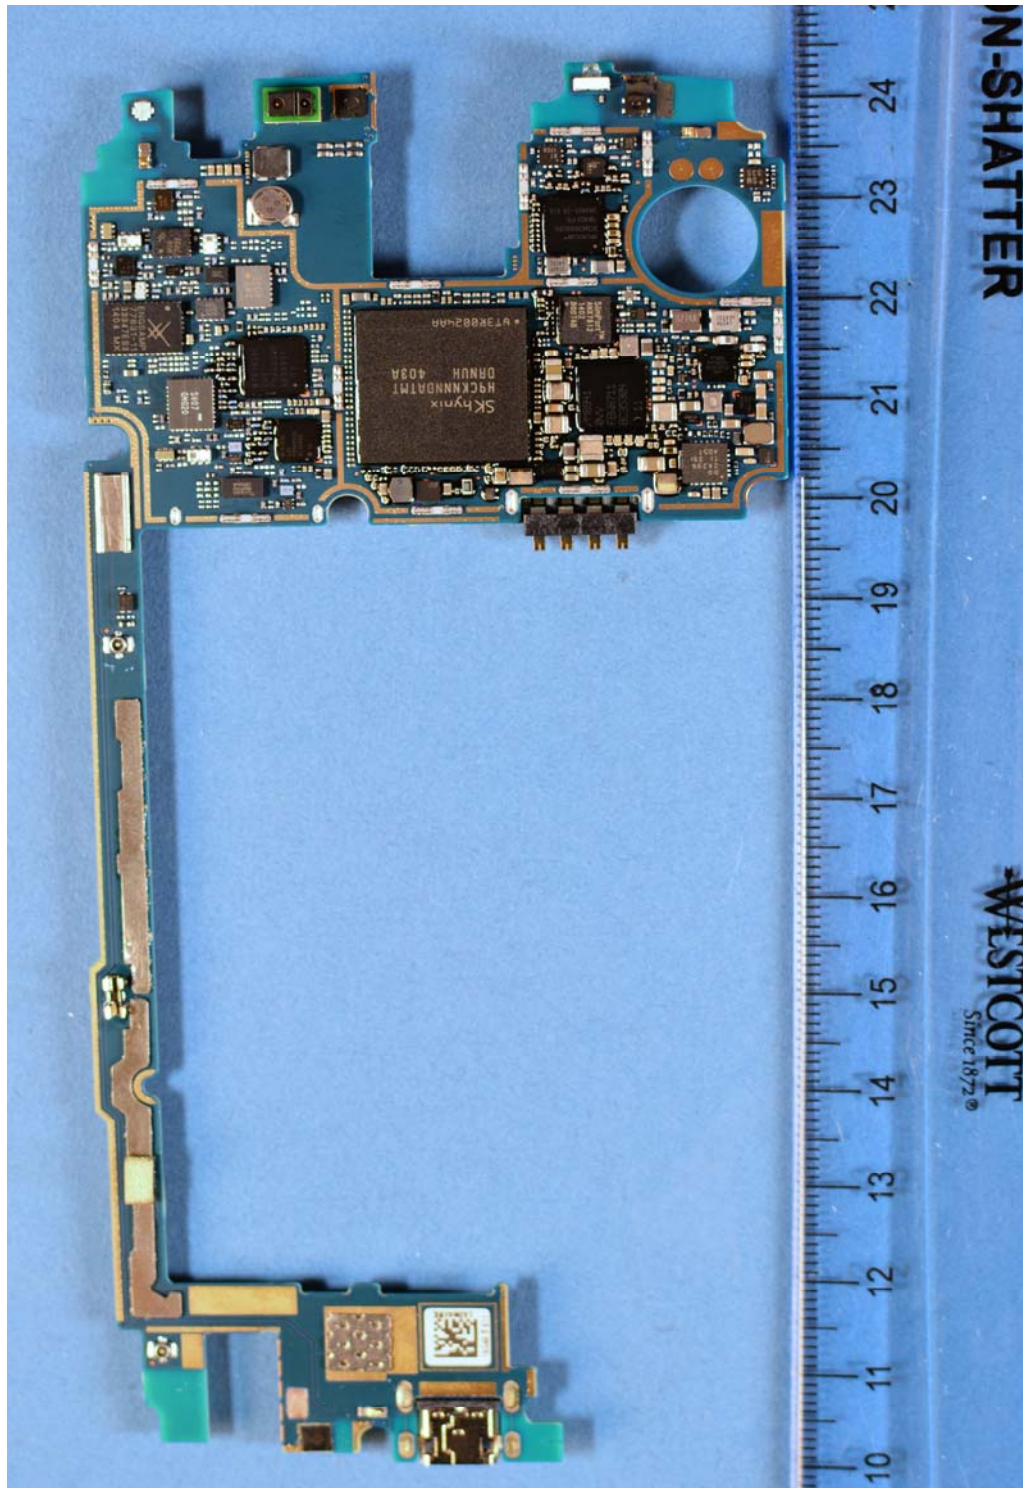

INTERNAL PHOTOGRAPHS

	<p>LG Electronics MobileComm U.S.A FCC ID: ZNFD851</p>	<p>Model: LG-D851</p>
<p>Internal Photos</p>	<p>EUT Type: Portable Handset</p>	<p>Page 1 of 10</p>

	<p>LG Electronics MobileComm U.S.A FCC ID: ZNFD851</p>	<p>Model: LG-D851</p>
<p>Internal Photos</p>	<p>EUT Type: Portable Handset</p>	<p>Page 2 of 10</p>

	LG Electronics MobileComm U.S.A FCC ID: ZNFD851	Model: LG-D851
Internal Photos	EUT Type: Portable Handset	Page 3 of 10

	LG Electronics MobileComm U.S.A FCC ID: ZNFD851	Model: LG-D851
Internal Photos	EUT Type: Portable Handset	Page 4 of 10

	LG Electronics MobileComm U.S.A FCC ID: ZNFD851	Model: LG-DB851
Internal Photos	EUT Type: Portable Handset	Page 5 of 10

	LG Electronics MobileComm U.S.A FCC ID: ZNFD851	Model: LG-D851
Internal Photos	EUT Type: Portable Handset	Page 6 of 10

	<p>LG Electronics MobileComm U.S.A FCC ID: ZNFD851</p>	<p>Model: LG-D851</p>
<p>Internal Photos</p>	<p>EUT Type: Portable Handset</p>	<p>Page 7 of 10</p>

	LG Electronics MobileComm U.S.A FCC ID: ZNFD851	Model: LG-D851
Internal Photos	EUT Type: Portable Handset	Page 8 of 10