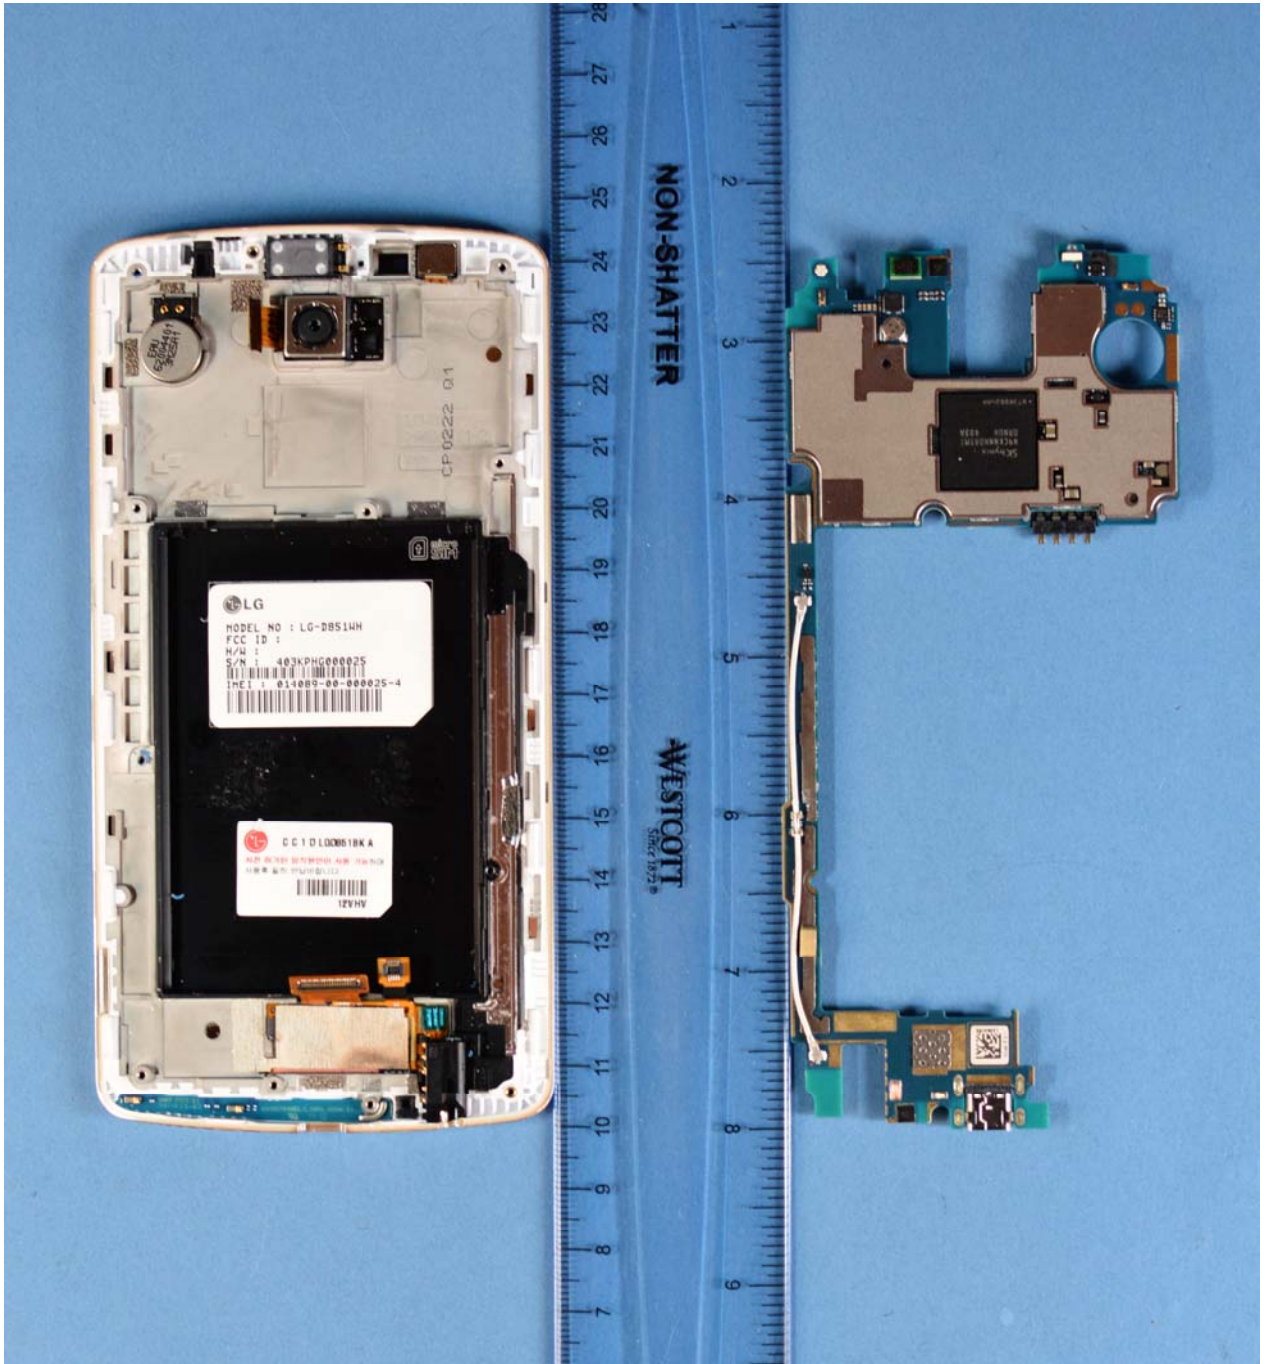

INTERNAL PHOTOGRAPHS

	<p>LG Electronics MobileComm U.S.A FCC ID: ZNFD851</p>	<p>Model: LG-D851</p>
<p>Internal Photos</p>	<p>EUT Type: Portable Handset</p>	<p>Page 1 of 10</p>

	<p>LG Electronics MobileComm U.S.A FCC ID: ZNFD851</p>	<p>Model: LG-D851</p>
<p>Internal Photos</p>	<p>EUT Type: Portable Handset</p>	<p>Page 2 of 10</p>

	LG Electronics MobileComm U.S.A FCC ID: ZNFD851	Model: LG-D851
Internal Photos	EUT Type: Portable Handset	Page 3 of 10

	LG Electronics MobileComm U.S.A FCC ID: ZNFD851	Model: LG-D851
Internal Photos	EUT Type: Portable Handset	Page 4 of 10

	LG Electronics MobileComm U.S.A FCC ID: ZNFD851	Model: LG-DB851
Internal Photos	EUT Type: Portable Handset	Page 5 of 10

	LG Electronics MobileComm U.S.A FCC ID: ZNFD851	Model: LG-D851
Internal Photos	EUT Type: Portable Handset	Page 6 of 10