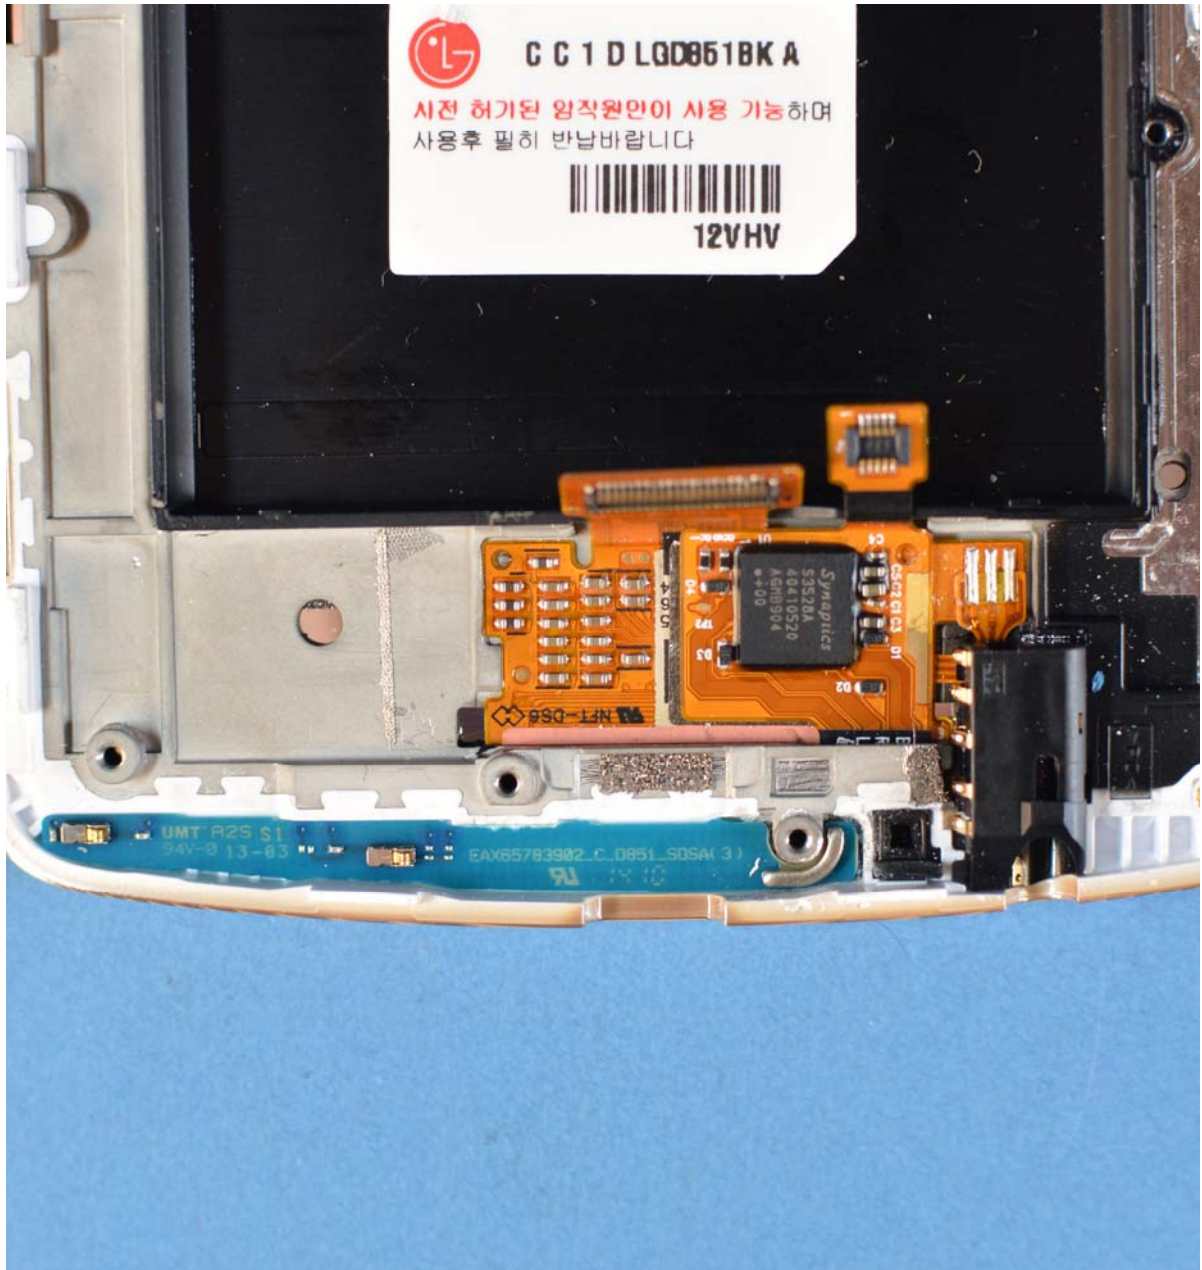

INTERNAL PHOTOGRAPHS

	<p>LG Electronics MobileComm U.S.A FCC ID: ZNFD851</p>	<p>Model: LG-D851</p>
<p>Internal Photos</p>	<p>EUT Type: Portable Handset</p>	<p>Page 1 of 10</p>

	<p>LG Electronics MobileComm U.S.A FCC ID: ZNFD851</p>	<p>Model: LG-D851</p>
<p>Internal Photos</p>	<p>EUT Type: Portable Handset</p>	<p>Page 2 of 10</p>

	LG Electronics MobileComm U.S.A FCC ID: ZNFD851	Model: LG-D851
Internal Photos	EUT Type: Portable Handset	Page 3 of 10

	LG Electronics MobileComm U.S.A FCC ID: ZNFD851	Model: LG-D851
Internal Photos	EUT Type: Portable Handset	Page 4 of 10

	LG Electronics MobileComm U.S.A FCC ID: ZNFD851	Model: LG-DB851
Internal Photos	EUT Type: Portable Handset	Page 5 of 10

	LG Electronics MobileComm U.S.A FCC ID: ZNFD851	Model: LG-D851
Internal Photos	EUT Type: Portable Handset	Page 6 of 10

	<p>LG Electronics MobileComm U.S.A FCC ID: ZNFD851</p>	<p>Model: LG-D851</p>
<p>Internal Photos</p>	<p>EUT Type: Portable Handset</p>	<p>Page 7 of 10</p>

	LG Electronics MobileComm U.S.A FCC ID: ZNFD851	Model: LG-D851
Internal Photos	EUT Type: Portable Handset	Page 8 of 10