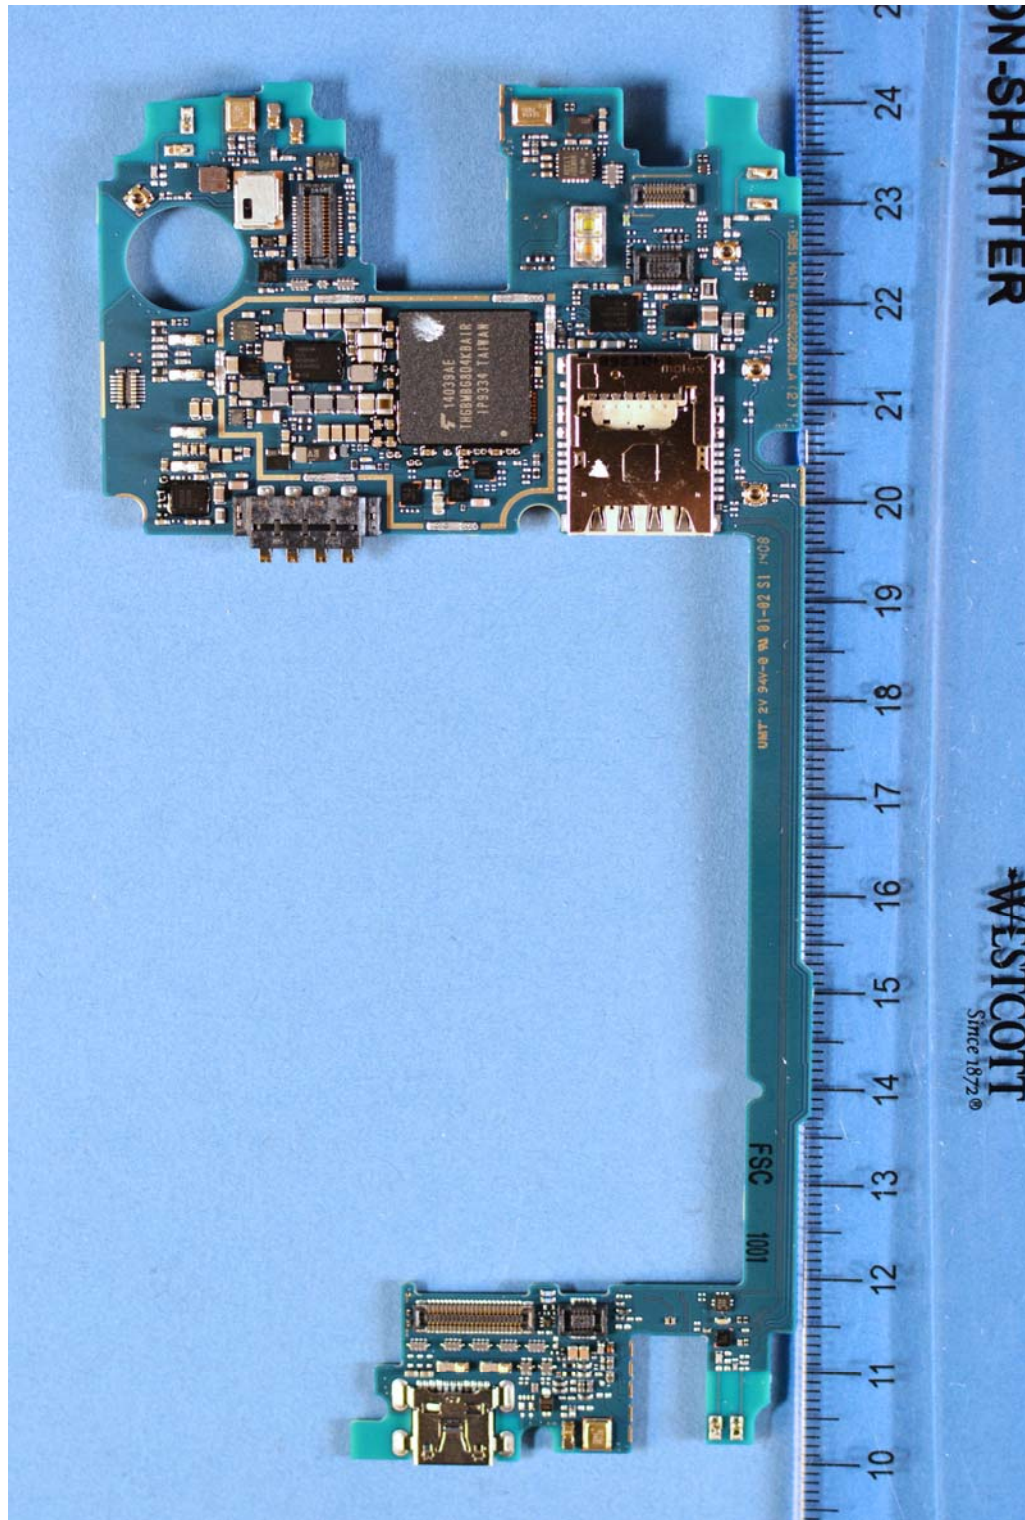

INTERNAL PHOTOGRAPHS

	<p>LG Electronics MobileComm U.S.A FCC ID: ZNFD851</p>	<p>Model: LG-D851</p>
<p>Internal Photos</p>	<p>EUT Type: Portable Handset</p>	<p>Page 1 of 10</p>

	<p>LG Electronics MobileComm U.S.A FCC ID: ZNFD851</p>	<p>Model: LG-D851</p>
<p>Internal Photos</p>	<p>EUT Type: Portable Handset</p>	<p>Page 2 of 10</p>

	LG Electronics MobileComm U.S.A FCC ID: ZNFD851	Model: LG-D851
Internal Photos	EUT Type: Portable Handset	Page 3 of 10

	LG Electronics MobileComm U.S.A FCC ID: ZNFD851	Model: LG-D851
Internal Photos	EUT Type: Portable Handset	Page 4 of 10

	LG Electronics MobileComm U.S.A FCC ID: ZNFD851	Model: LG-DB851
Internal Photos	EUT Type: Portable Handset	Page 5 of 10

	LG Electronics MobileComm U.S.A FCC ID: ZNFD851	Model: LG-D851
Internal Photos	EUT Type: Portable Handset	Page 6 of 10

	<p>LG Electronics MobileComm U.S.A FCC ID: ZNFD851</p>	<p>Model: LG-D851</p>
<p>Internal Photos</p>	<p>EUT Type: Portable Handset</p>	<p>Page 7 of 10</p>

	LG Electronics MobileComm U.S.A FCC ID: ZNFD851	Model: LG-D851
Internal Photos	EUT Type: Portable Handset	Page 8 of 10