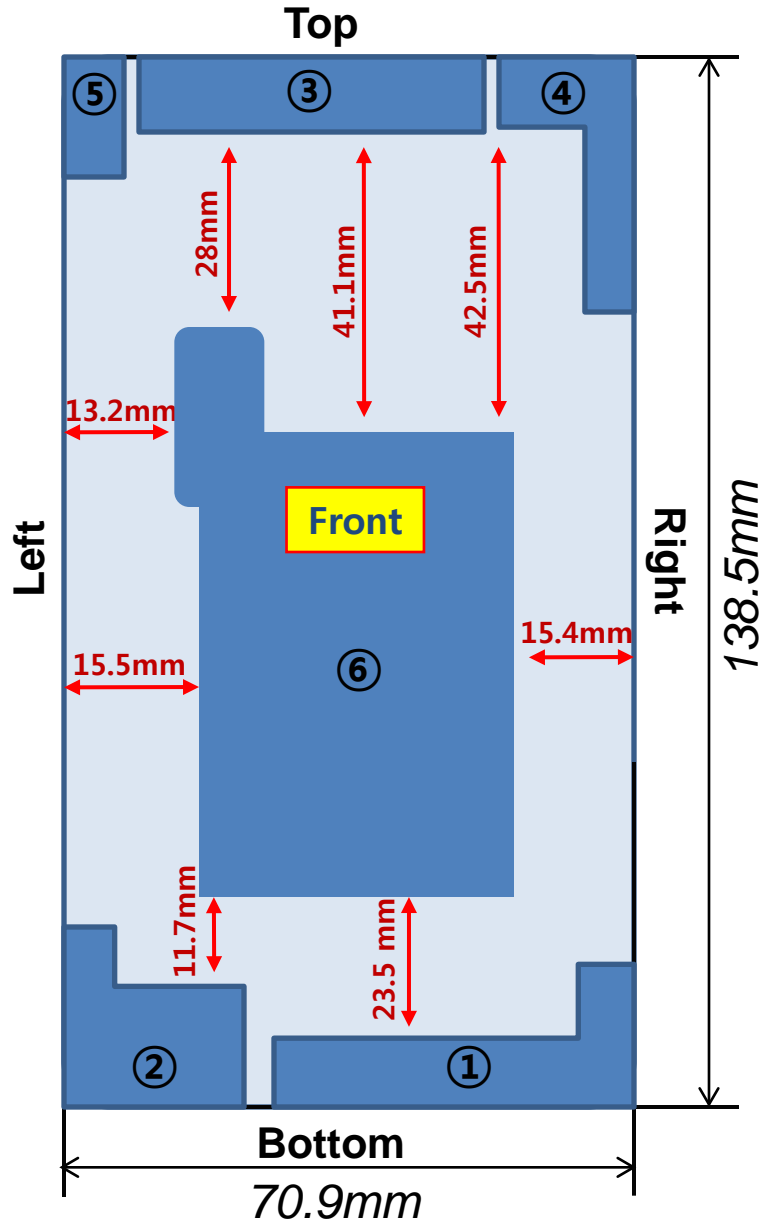

D805 Antenna Distance

Antenna	Mode	Band
①	GSM	G850 Tx, Rx
	GSM	EGSM Tx, Rx
	GSM	GSM1800 Tx, Rx
	GSM	GSM1900 Tx, Rx
	WCDMA	Band 1 Tx, Rx
	WCDMA	Band 2 Tx, Rx
	WCDMA	Band 5 Tx, Rx
	WCDMA	Band 8 Tx, Rx
②	LTE	Band 7 Tx, Rx
	LTE	Band 17 Tx, Rx
③	WCDMA	Band 2 2 nd Rx
	LTE	Band 4 2 nd Rx
	LTE	Band 17 2 nd Rx
④	WCDMA	Band 5 2 nd Rx
	LTE	Band 7 2 nd Rx
	GNSS	1.574~1.6GHz
⑤	Bluetooth	2.4GHz
	Wi-Fi	2.4GHz/5GHz

D805 Antenna Distance

Antenna	Mode	Band
⑥	NFC	13.56MHz

1. NFC ANT is placed on battery cover
2. #2, #3 & #4 ANT are placed on battery cover
3. #5 ANT is placed Rear case cover

D805 Antenna Distance