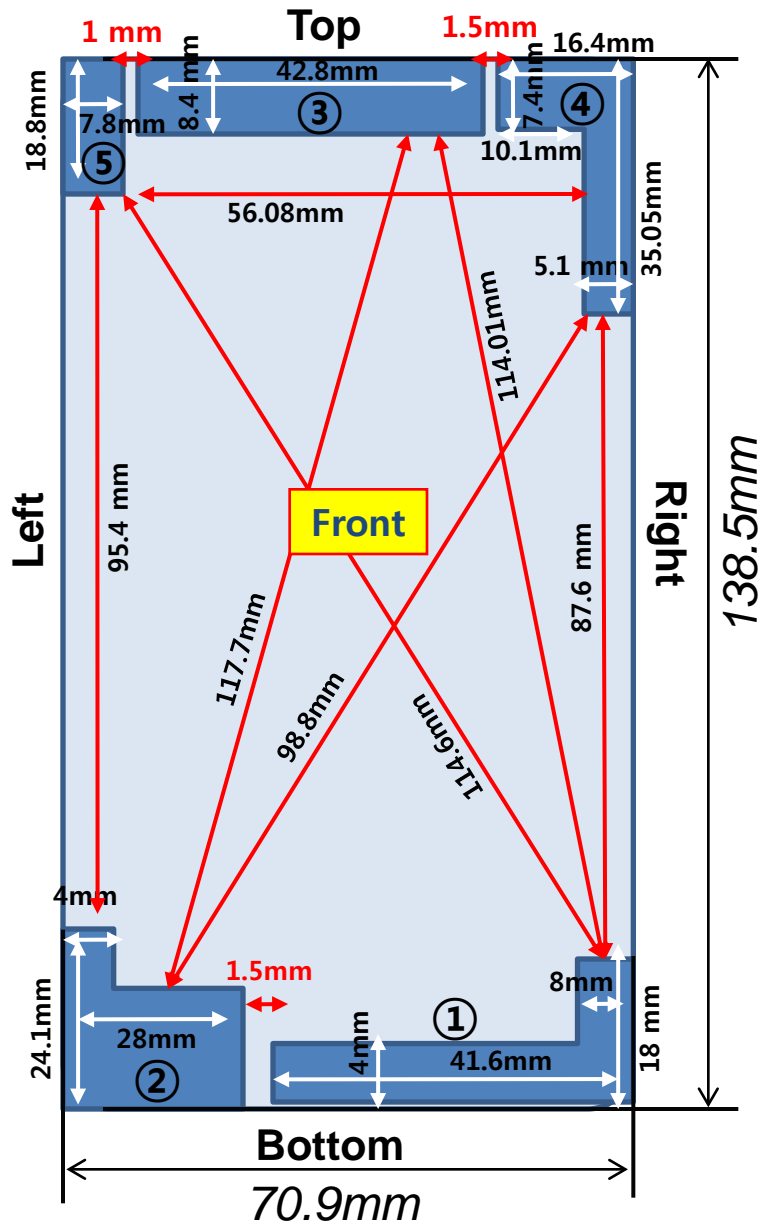

D805 Antenna Distance

Antenna	Mode	Band
①	GSM	G850 Tx, Rx
	GSM	EGSM Tx, Rx
	GSM	GSM1800 Tx, Rx
	GSM	GSM1900 Tx, Rx
	WCDMA	Band 1 Tx, Rx
	WCDMA	Band 2 Tx, Rx
	WCDMA	Band 5 Tx, Rx
	WCDMA	Band 8 Tx, Rx
②	LTE	Band 7 Tx, Rx
	LTE	Band 17 Tx, Rx
③	WCDMA	Band 2 2 nd Rx
	LTE	Band 4 2 nd Rx
	LTE	Band 17 2 nd Rx
④	WCDMA	Band 5 2 nd Rx
	LTE	Band 7 2 nd Rx
	GNSS	1.574~1.6GHz
⑤	Bluetooth	2.4GHz
	Wi-Fi	2.4GHz/5GHz

D805 Antenna Distance

Antenna	Mode	Band
⑥	NFC	13.56MHz

1. NFC ANT is placed on battery cover
2. #2, #3 & #4 ANT are placed on battery cover
3. #5 ANT is placed Rear case cover

D805 Antenna Distance