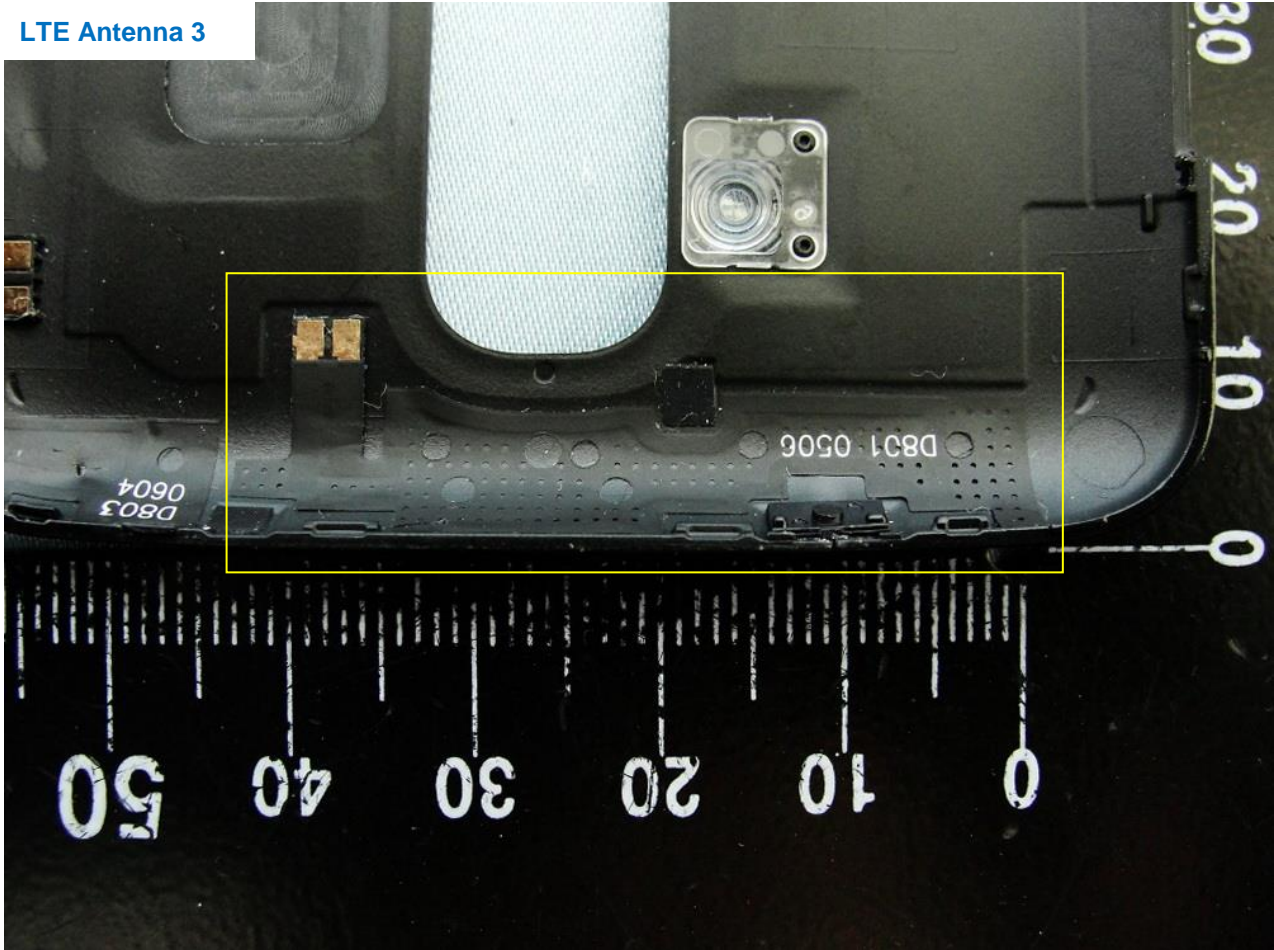

Brand Name: LG / Model Name: LG-D805, LG-D806

LTE Antenna 3