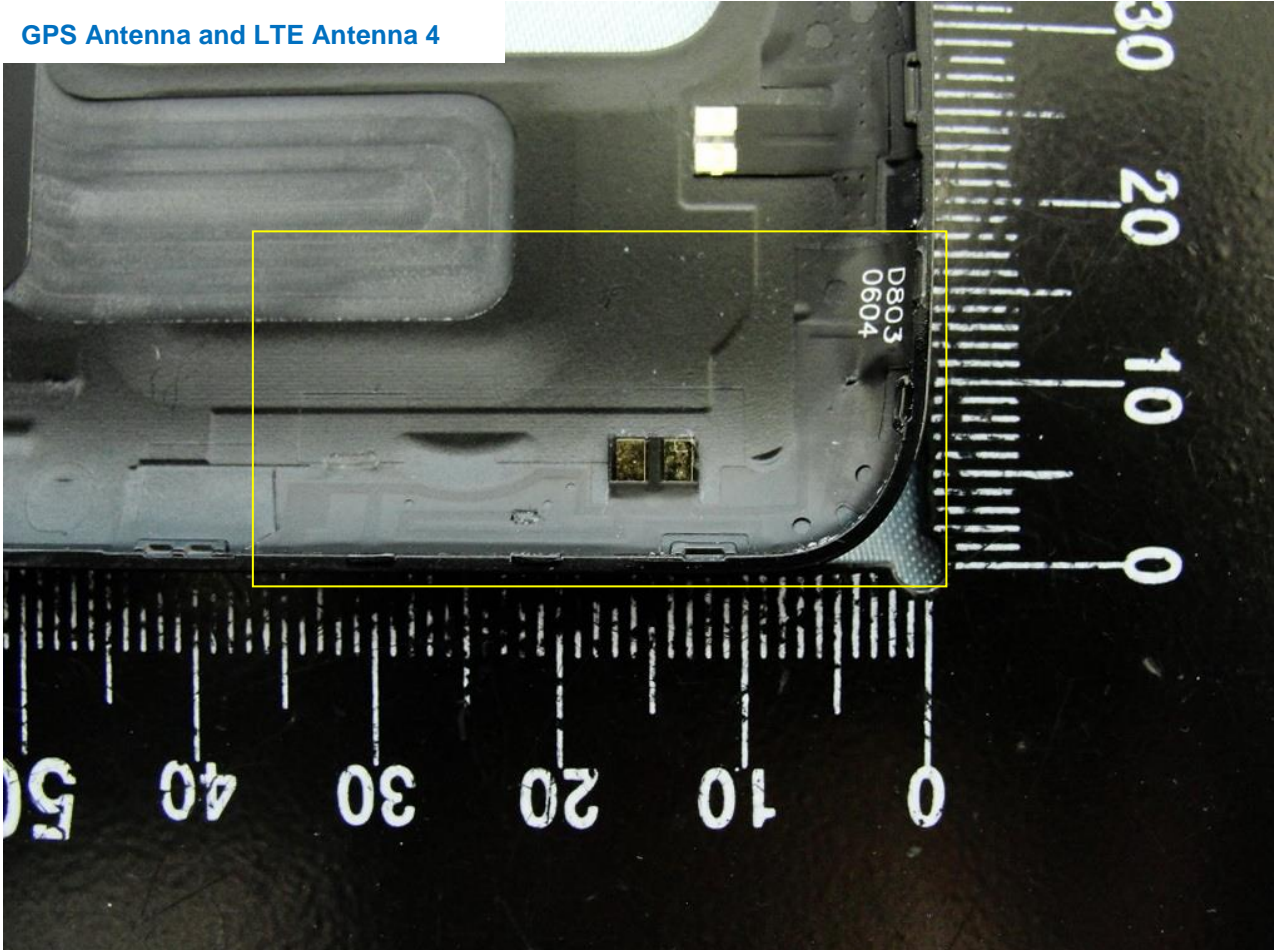

Brand Name: LG / Model Name: LG-D805, LG-D806

GPS Antenna and LTE Antenna 4