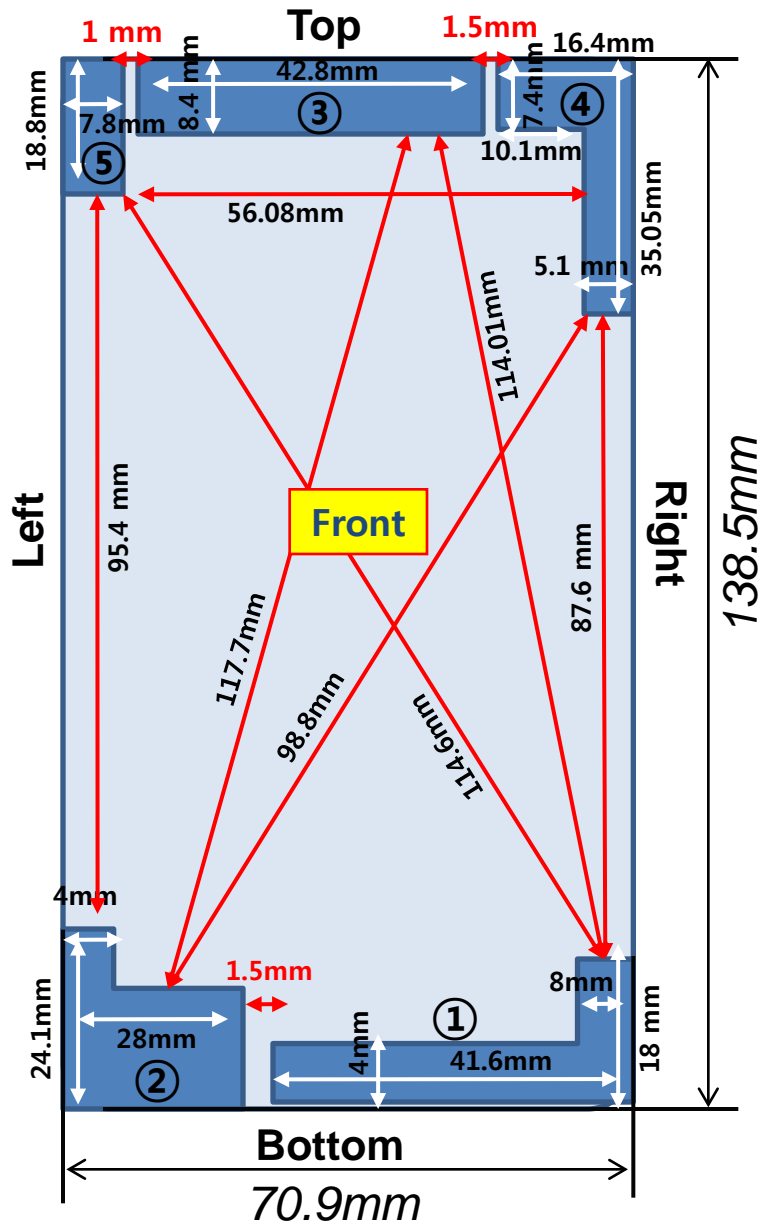

# D805 Antenna Distance

Antenna	Mode	Band
①	GSM	G850 Tx, Rx
	GSM	EGSM Tx, Rx
	GSM	GSM1800 Tx, Rx
	GSM	GSM1900 Tx, Rx
	WCDMA	Band 1 Tx, Rx
	WCDMA	Band 2 Tx, Rx
	WCDMA	Band 5 Tx, Rx
	WCDMA	Band 8 Tx, Rx
②	LTE	Band 7 Tx, Rx
	LTE	Band 17 Tx, Rx
③	WCDMA	Band 2 2 <sup>nd</sup> Rx
	LTE	Band 4 2 <sup>nd</sup> Rx
	LTE	Band 17 2 <sup>nd</sup> Rx
④	WCDMA	Band 5 2 <sup>nd</sup> Rx
	LTE	Band 7 2 <sup>nd</sup> Rx
	GNSS	1.574~1.6GHz
⑤	Bluetooth	2.4GHz
	Wi-Fi	2.4GHz/5GHz

# D805 Antenna Distance

Antenna	Mode	Band
⑥	NFC	13.56MHz

1. NFC ANT is placed on battery cover
2. #2, #3 & #4 ANT are placed on battery cover
3. #5 ANT is placed Rear case cover

# D805 Antenna Distance