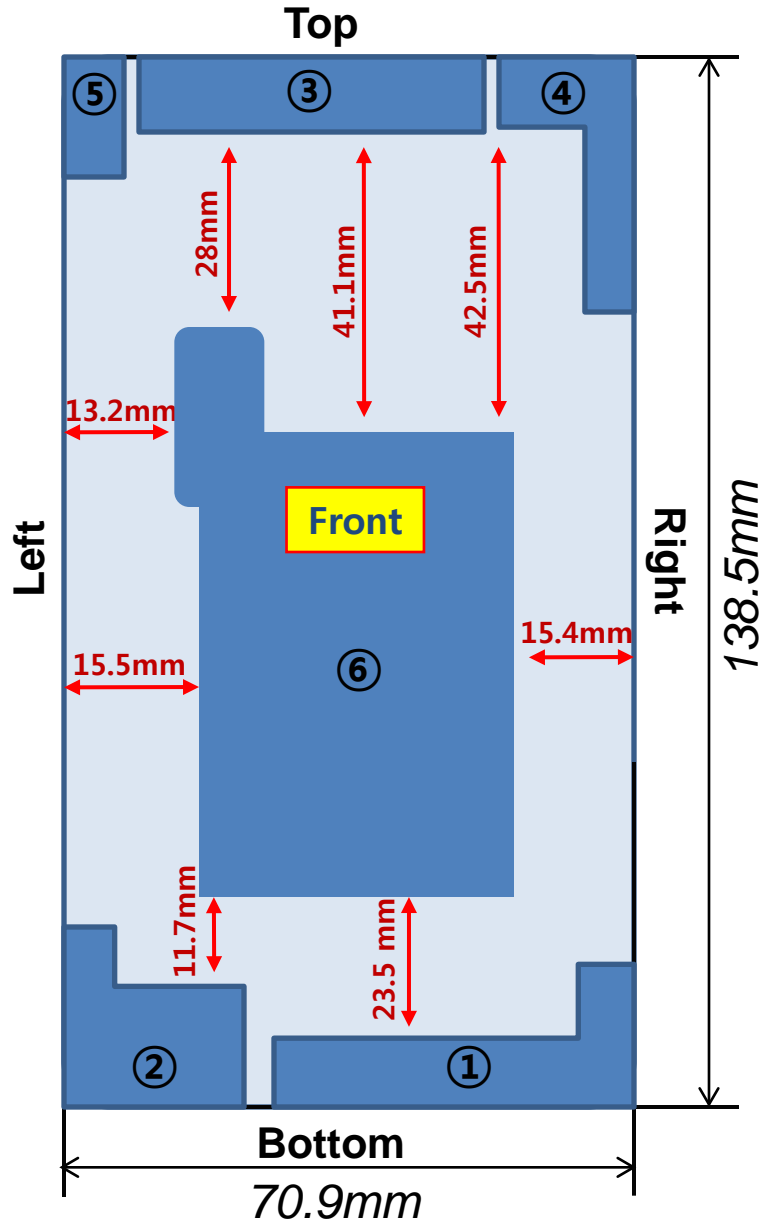

# D805 Antenna Distance

Antenna	Mode	Band
①	GSM	G850 Tx, Rx
	GSM	EGSM Tx, Rx
	GSM	GSM1800 Tx, Rx
	GSM	GSM1900 Tx, Rx
	WCDMA	Band 1 Tx, Rx
	WCDMA	Band 2 Tx, Rx
	WCDMA	Band 5 Tx, Rx
	WCDMA	Band 8 Tx, Rx
②	LTE	Band 7 Tx, Rx
	LTE	Band 17 Tx, Rx
③	WCDMA	Band 2 2 <sup>nd</sup> Rx
	LTE	Band 4 2 <sup>nd</sup> Rx
	LTE	Band 17 2 <sup>nd</sup> Rx
④	WCDMA	Band 5 2 <sup>nd</sup> Rx
	LTE	Band 7 2 <sup>nd</sup> Rx
	GNSS	1.574~1.6GHz
⑤	Bluetooth	2.4GHz
	Wi-Fi	2.4GHz/5GHz

# D805 Antenna Distance

Antenna	Mode	Band
⑥	NFC	13.56MHz

1. NFC ANT is placed on battery cover
2. #2, #3 & #4 ANT are placed on battery cover
3. #5 ANT is placed Rear case cover

# D805 Antenna Distance