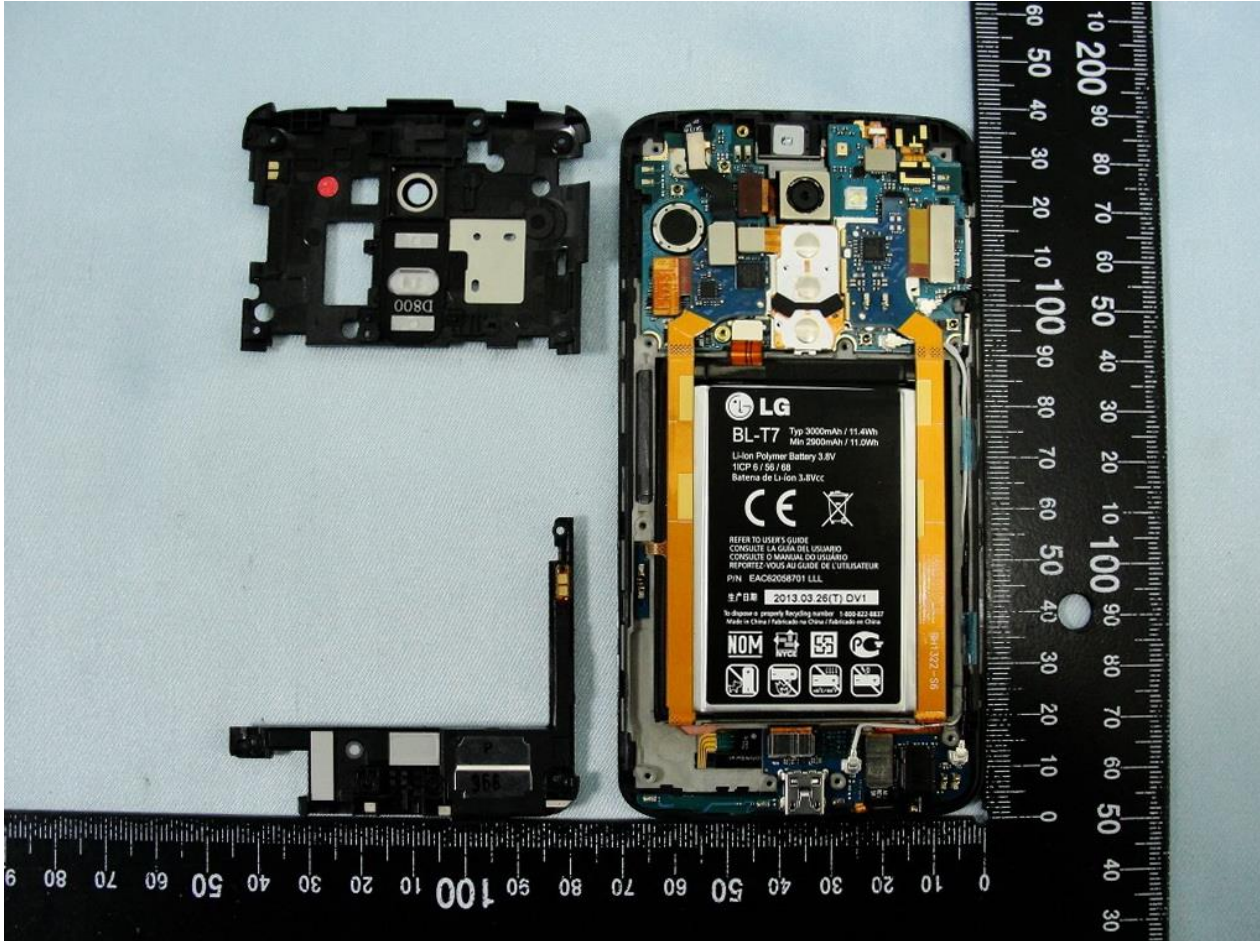

### 3. Internal Photograph of EUT

Brand Name: LG / Model Name: LG-D802, LG-D802T, LG-D802a

Brand Name: LG / Model Name: LG-D802, LG-D802T, LG-D802a

Brand Name: LG / Model Name: LG-D802, LG-D802T, LG-D802a

Brand Name: LG / Model Name: LG-D802, LG-D802T, LG-D802a

Brand Name: LG / Model Name: LG-D802, LG-D802T, LG-D802a

Brand Name: LG / Model Name: LG-D802, LG-D802T, LG-D802a

Brand Name: LG / Model Name: LG-D802, LG-D802T, LG-D802a