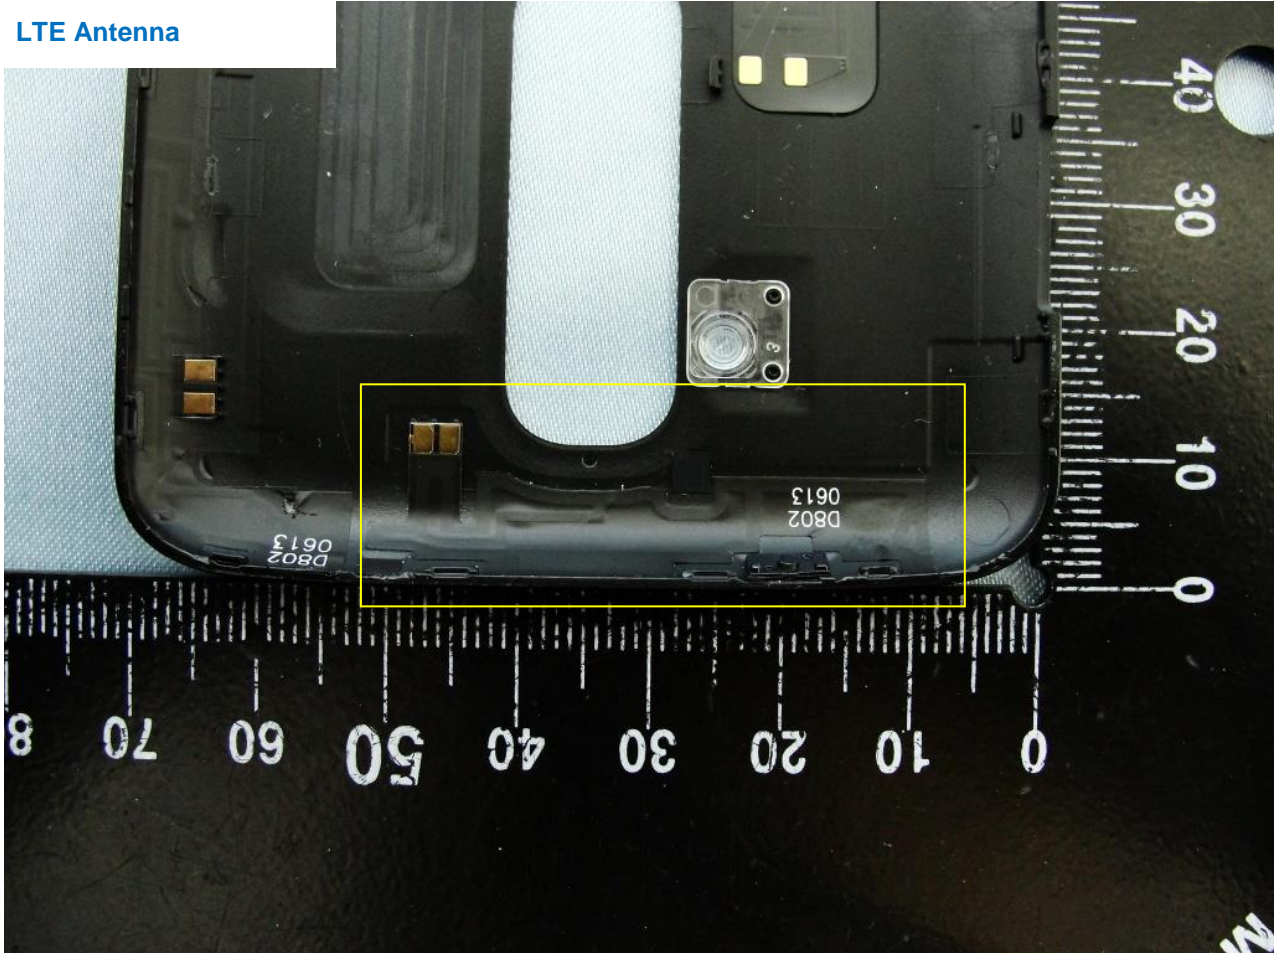

**GPS & WCDMA & LTE Antenna**

Brand Name: LG / Model Name: LG-D802, LG-D802T, LG-D802a

LTE Antenna

Brand Name: LG / Model Name: LG-D802, LG-D802T, LG-D802a

**LTE Antenna**

Brand Name: LG / Model Name: LG-D802, LG-D802T, LG-D802a