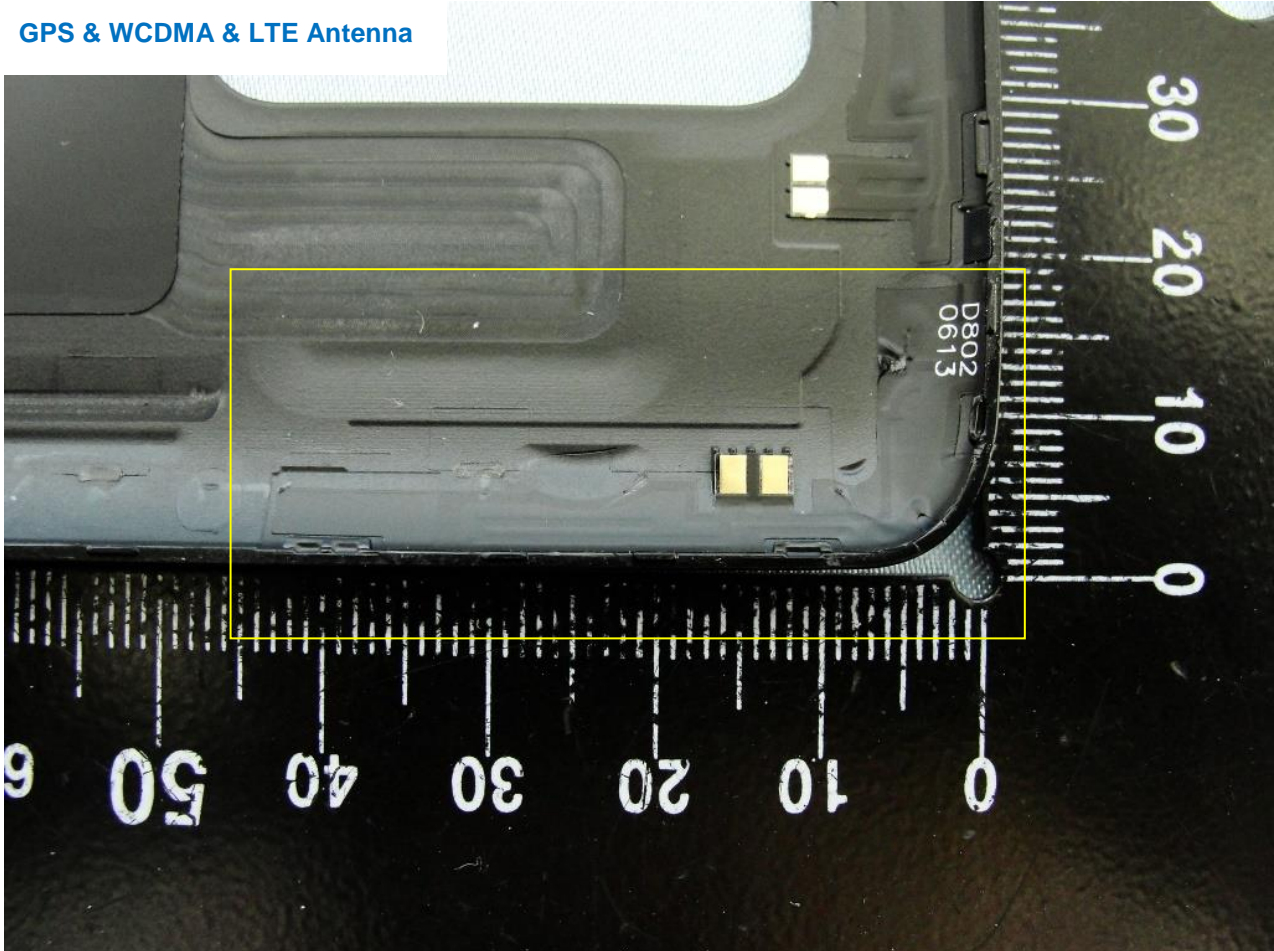

Brand Name: LG / Model Name: LG-D802, LG-D802T, LG-D802a

GPS & WCDMA & LTE Antenna