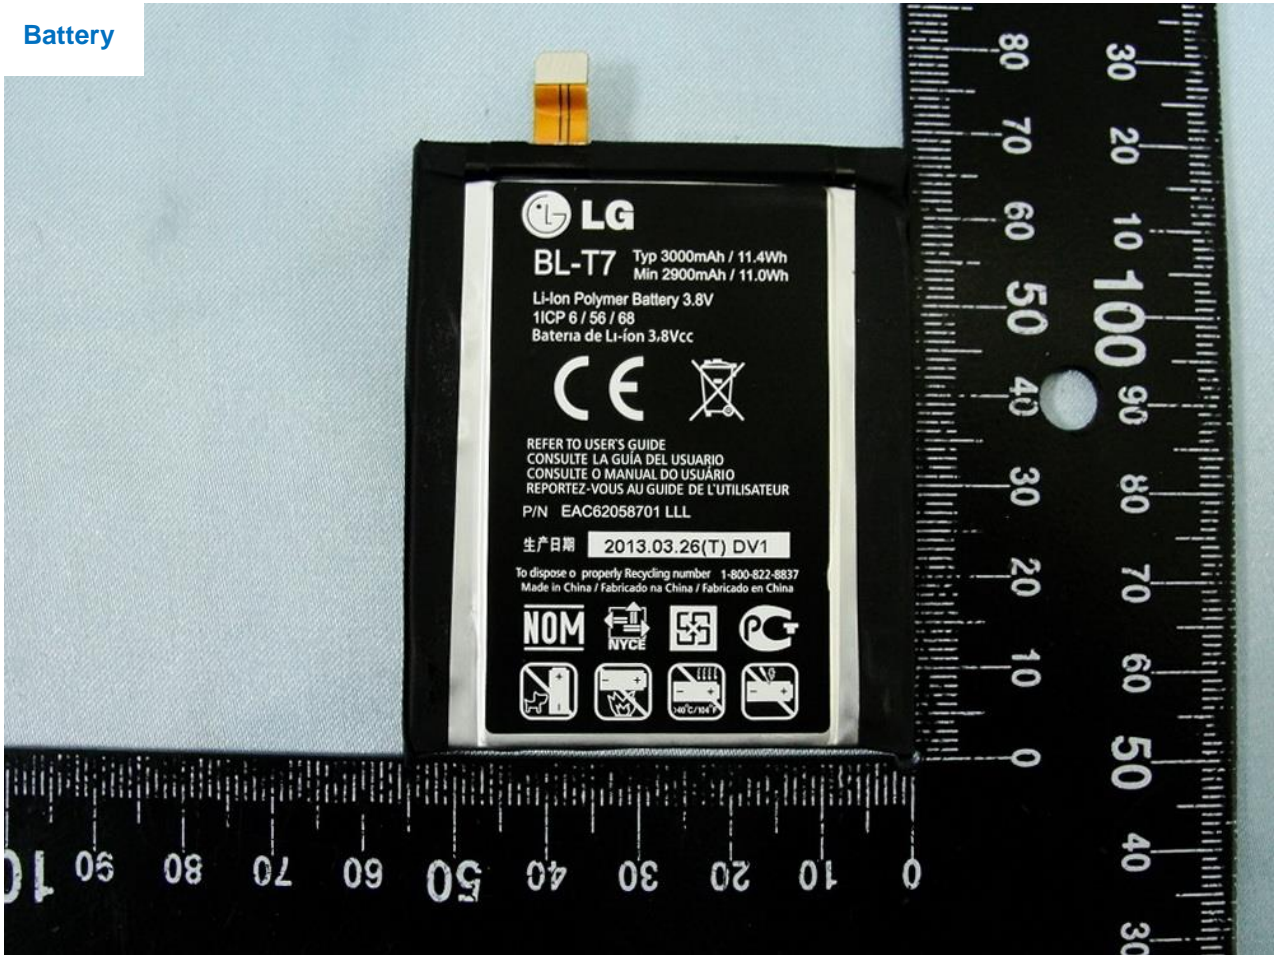

Brand Name: LG / Model Name: LG-D802, LG-D802T, LG-D802a

Battery