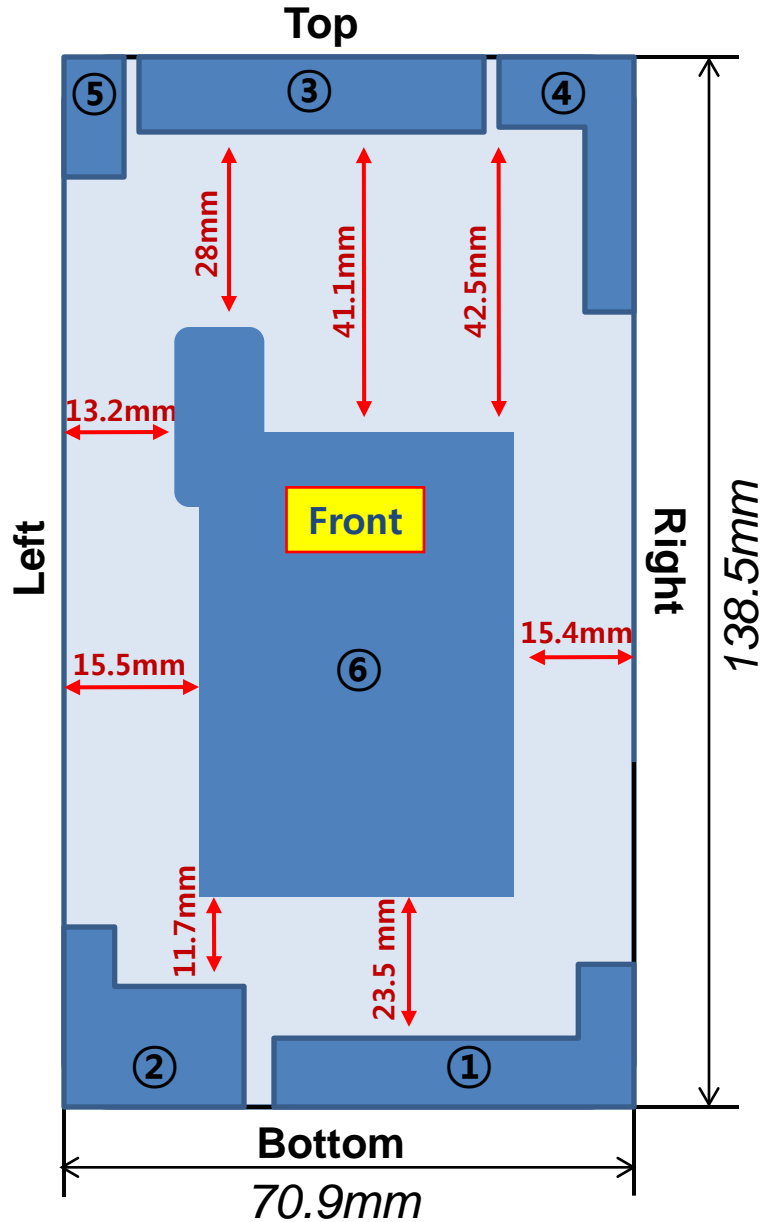

D802 Antenna Distance

Antenna	Mode	Band
①	GSM	G850 Tx, Rx
	GSM	EGSM Tx, Rx
	GSM	GSM1800 Tx, Rx
	GSM	GSM1900 Tx, Rx
	WCDMA	Band 1 Tx, Rx
	WCDMA	Band 2 Tx, Rx
	WCDMA	Band 5 Tx, Rx
	WCDMA	Band 8 Tx, Rx
	LTE	Band 1 Tx, Rx
	LTE	Band 3 Tx, Rx
②	LTE	Band 7 Tx, Rx
	LTE	Band 20 Tx, Rx
	LTE	Band 20 2 nd Rx
③	LTE	Band 1 2 nd Rx
	LTE	Band 3 2 nd Rx
	LTE	Band 20 2 nd Rx
④	WCDMA	Band 8 2 nd Rx
	LTE	Band 7 2 nd Rx
	GNSS	1.574~1.6GHz
⑤	Bluetooth	2.4GHz
	Wi-Fi	2.4GHz/5GHz

D802 Antenna Distance

Antenna	Mode	Band
⑥	NFC	13.56MHz

1. NFC ANT is placed on battery cover
2. #2, #3 & #4 ANT are placed on battery cover
3. #5 ANT is placed Rear case cover

D802 Antenna Distance