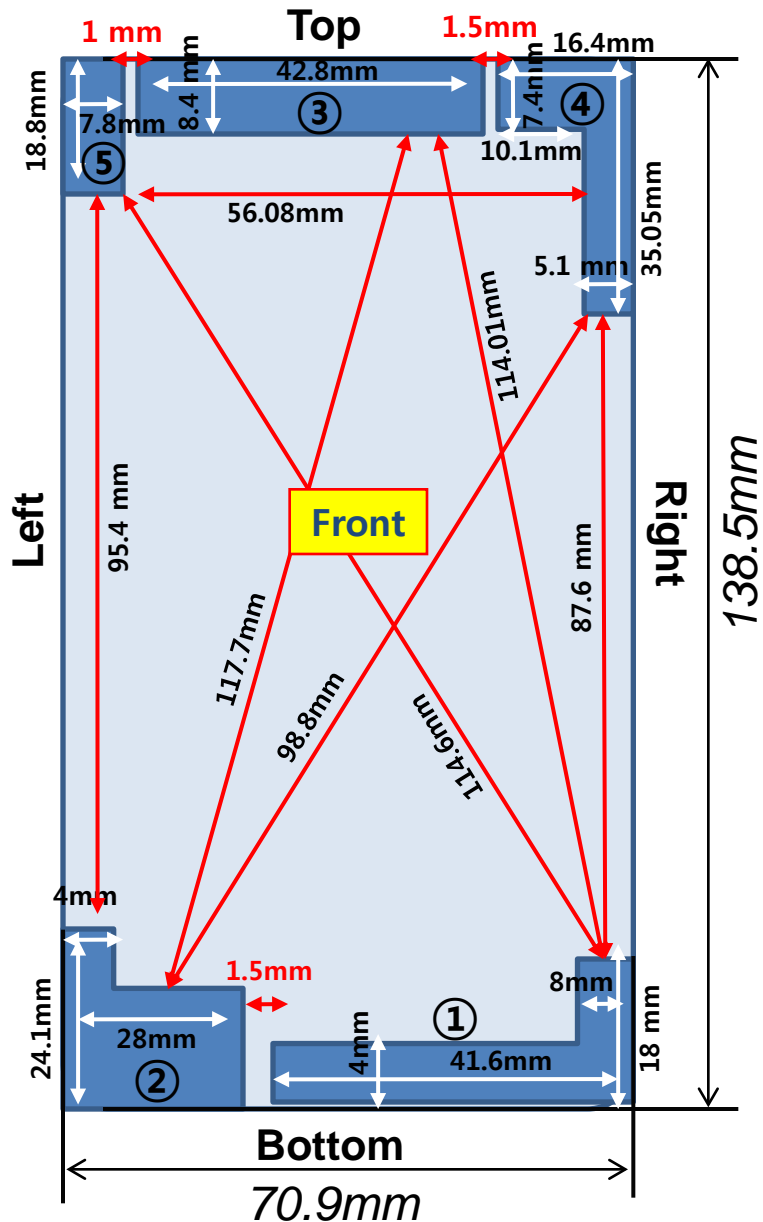

D802 Antenna Distance

Antenna	Mode	Band
①	GSM	G850 Tx, Rx
	GSM	EGSM Tx, Rx
	GSM	GSM1800 Tx, Rx
	GSM	GSM1900 Tx, Rx
	WCDMA	Band 1 Tx, Rx
	WCDMA	Band 2 Tx, Rx
	WCDMA	Band 5 Tx, Rx
	WCDMA	Band 8 Tx, Rx
	LTE	Band 1 Tx, Rx
	LTE	Band 3 Tx, Rx
②	LTE	Band 7 Tx, Rx
	LTE	Band 20 Tx, Rx
	LTE	Band 20 2 nd Rx
③	LTE	Band 1 2 nd Rx
	LTE	Band 3 2 nd Rx
	LTE	Band 20 2 nd Rx
④	WCDMA	Band 8 2 nd Rx
	LTE	Band 7 2 nd Rx
	GNSS	1.574~1.6GHz
⑤	Bluetooth	2.4GHz
	Wi-Fi	2.4GHz/5GHz

D802 Antenna Distance

Antenna	Mode	Band
⑥	NFC	13.56MHz

1. NFC ANT is placed on battery cover
2. #2, #3 & #4 ANT are placed on battery cover
3. #5 ANT is placed Rear case cover

D802 Antenna Distance