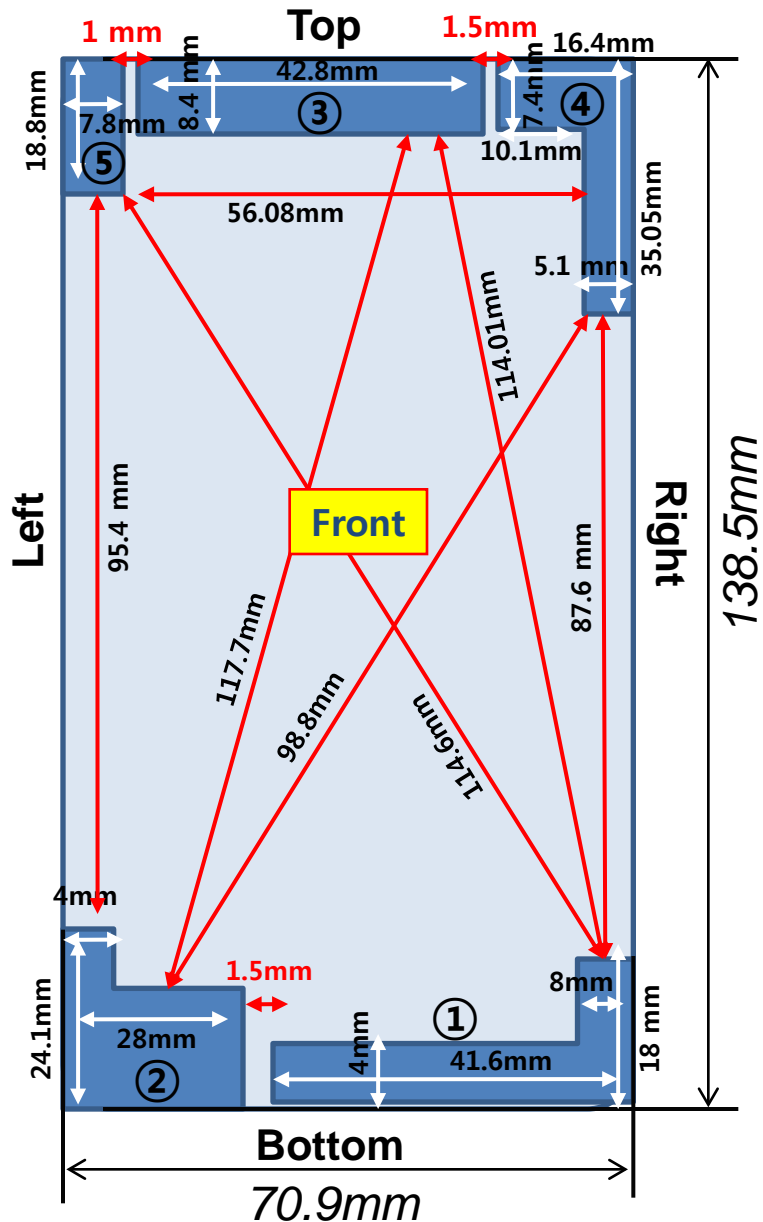

D802 Antenna Distance

Antenna	Mode	Band
①	GSM	G850 Tx, Rx
	GSM	EGSM Tx, Rx
	GSM	GSM1800 Tx, Rx
	GSM	GSM1900 Tx, Rx
	WCDMA	Band 1 Tx, Rx
	WCDMA	Band 2 Tx, Rx
	WCDMA	Band 5 Tx, Rx
	WCDMA	Band 8 Tx, Rx
	LTE	Band 1 Tx, Rx
	LTE	Band 3 Tx, Rx
②	LTE	Band 7 Tx, Rx
	LTE	Band 20 Tx, Rx
③	LTE	Band 1 2 nd Rx
	LTE	Band 3 2 nd Rx
	LTE	Band 20 2 nd Rx
④	WCDMA	Band 8 2 nd Rx
	LTE	Band 7 2 nd Rx
	GNSS	1.574~1.6GHz
⑤	Bluetooth	2.4GHz
	Wi-Fi	2.4GHz/5GHz

D802 Antenna Distance

Antenna	Mode	Band
⑥	NFC	13.56MHz

1. NFC ANT is placed on battery cover
2. #2, #3 & #4 ANT are placed on battery cover
3. #5 ANT is placed Rear case cover

D802 Antenna Distance