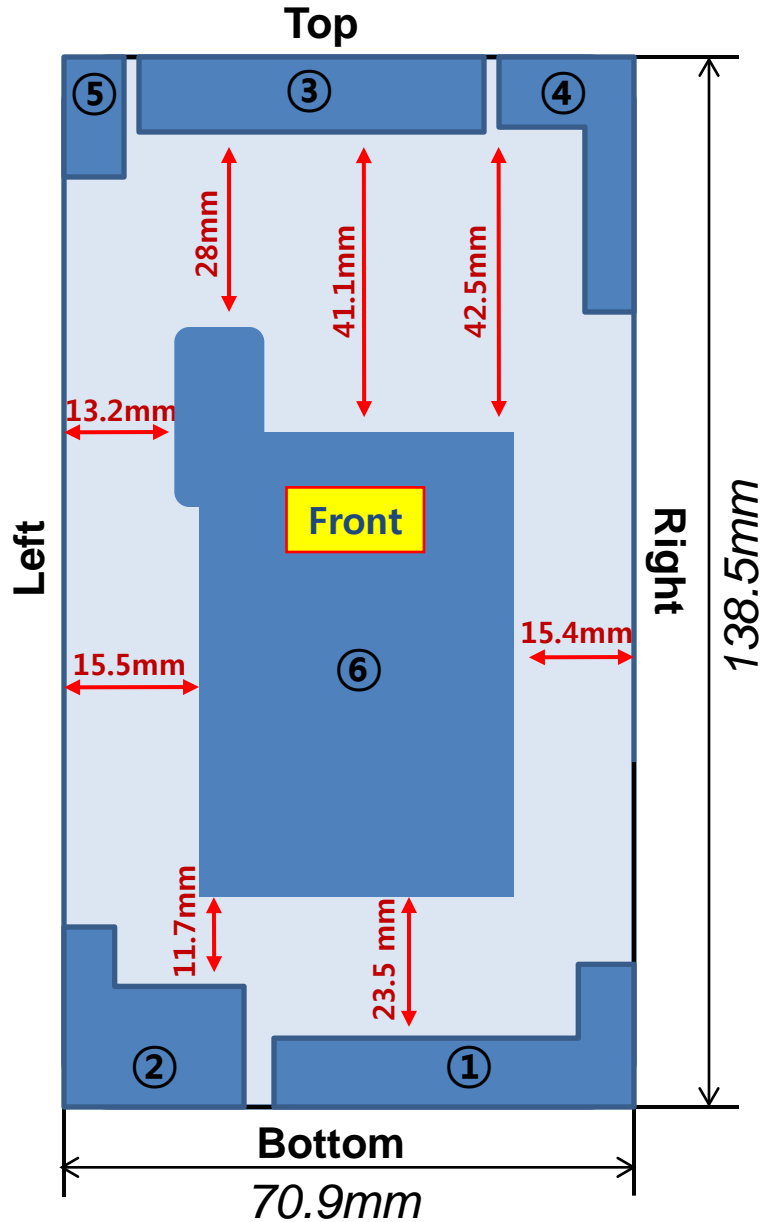

D802 Antenna Distance

Antenna	Mode	Band
①	GSM	G850 Tx, Rx
	GSM	EGSM Tx, Rx
	GSM	GSM1800 Tx, Rx
	GSM	GSM1900 Tx, Rx
	WCDMA	Band 1 Tx, Rx
	WCDMA	Band 2 Tx, Rx
	WCDMA	Band 5 Tx, Rx
	WCDMA	Band 8 Tx, Rx
	LTE	Band 1 Tx, Rx
	LTE	Band 3 Tx, Rx
②	LTE	Band 7 Tx, Rx
	LTE	Band 20 Tx, Rx
③	LTE	Band 1 2 nd Rx
	LTE	Band 3 2 nd Rx
	LTE	Band 20 2 nd Rx
④	WCDMA	Band 8 2 nd Rx
	LTE	Band 7 2 nd Rx
	GNSS	1.574~1.6GHz
⑤	Bluetooth	2.4GHz
	Wi-Fi	2.4GHz/5GHz

D802 Antenna Distance

Antenna	Mode	Band
⑥	NFC	13.56MHz

1. NFC ANT is placed on battery cover
2. #2, #3 & #4 ANT are placed on battery cover
3. #5 ANT is placed Rear case cover

D802 Antenna Distance