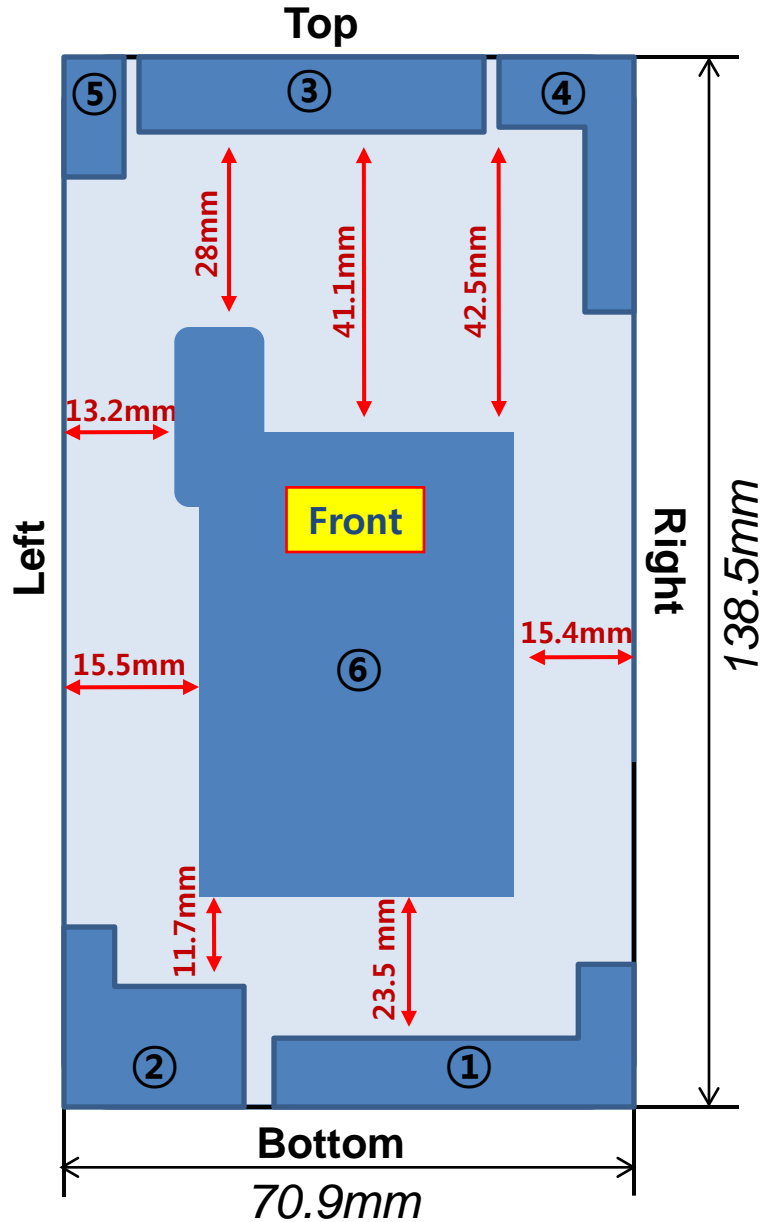

# D802 Antenna Distance

Antenna	Mode	Band
①	GSM	G850 Tx, Rx
	GSM	EGSM Tx, Rx
	GSM	GSM1800 Tx, Rx
	GSM	GSM1900 Tx, Rx
	WCDMA	Band 1 Tx, Rx
	WCDMA	Band 2 Tx, Rx
	WCDMA	Band 5 Tx, Rx
	WCDMA	Band 8 Tx, Rx
	LTE	Band 1 Tx, Rx
	LTE	Band 3 Tx, Rx
②	LTE	Band 7 Tx, Rx
	LTE	Band 20 Tx, Rx
③	LTE	Band 1 2 <sup>nd</sup> Rx
	LTE	Band 3 2 <sup>nd</sup> Rx
	LTE	Band 20 2 <sup>nd</sup> Rx
④	WCDMA	Band 8 2 <sup>nd</sup> Rx
	LTE	Band 7 2 <sup>nd</sup> Rx
	GNSS	1.574~1.6GHz
⑤	Bluetooth	2.4GHz
	Wi-Fi	2.4GHz/5GHz

# D802 Antenna Distance

Antenna	Mode	Band
⑥	NFC	13.56MHz

1. NFC ANT is placed on battery cover
2. #2, #3 & #4 ANT are placed on battery cover
3. #5 ANT is placed Rear case cover

# D802 Antenna Distance