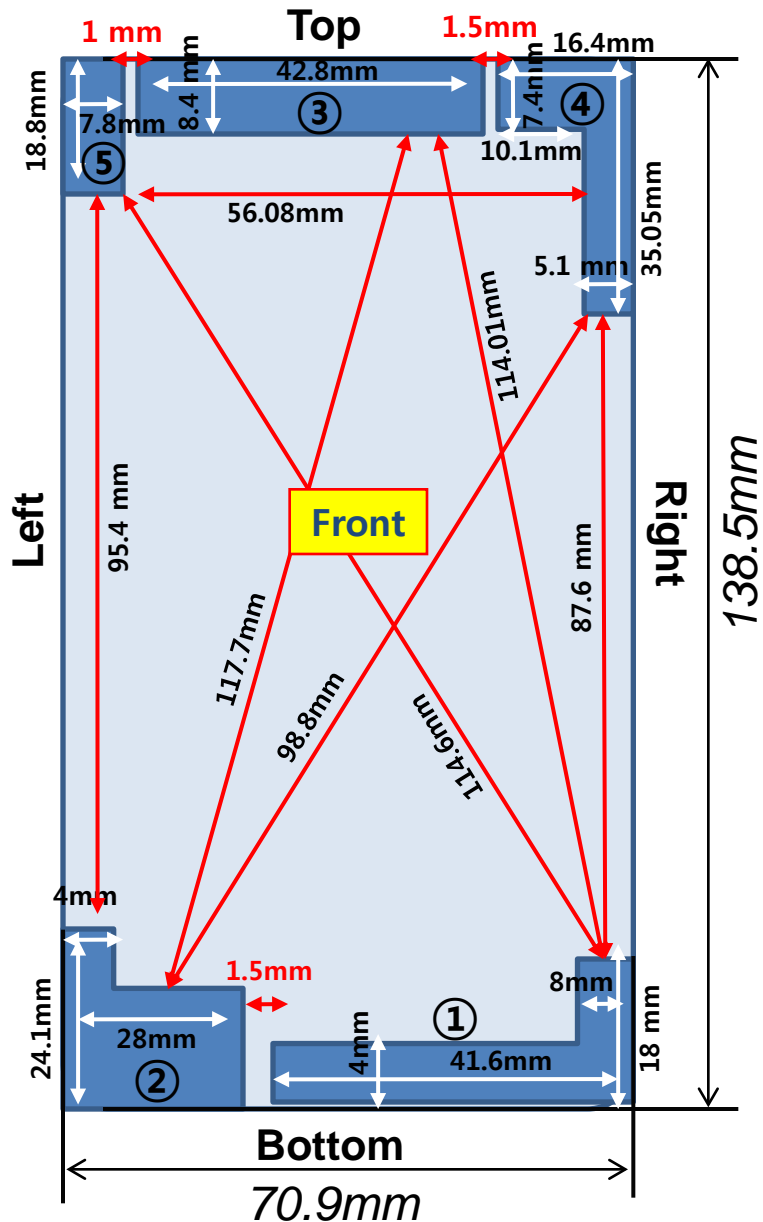

# D802 Antenna Distance

Antenna	Mode	Band
①	GSM	G850 Tx, Rx
	GSM	EGSM Tx, Rx
	GSM	GSM1800 Tx, Rx
	GSM	GSM1900 Tx, Rx
	WCDMA	Band 1 Tx, Rx
	WCDMA	Band 2 Tx, Rx
	WCDMA	Band 5 Tx, Rx
	WCDMA	Band 8 Tx, Rx
	LTE	Band 1 Tx, Rx
	LTE	Band 3 Tx, Rx
②	LTE	Band 7 Tx, Rx
	LTE	Band 20 Tx, Rx
③	LTE	Band 1 2 <sup>nd</sup> Rx
	LTE	Band 3 2 <sup>nd</sup> Rx
	LTE	Band 20 2 <sup>nd</sup> Rx
④	WCDMA	Band 8 2 <sup>nd</sup> Rx
	LTE	Band 7 2 <sup>nd</sup> Rx
	GNSS	1.574~1.6GHz
⑤	Bluetooth	2.4GHz
	Wi-Fi	2.4GHz/5GHz

# D802 Antenna Distance

Antenna	Mode	Band
⑥	NFC	13.56MHz

1. NFC ANT is placed on battery cover
2. #2, #3 & #4 ANT are placed on battery cover
3. #5 ANT is placed Rear case cover

# D802 Antenna Distance