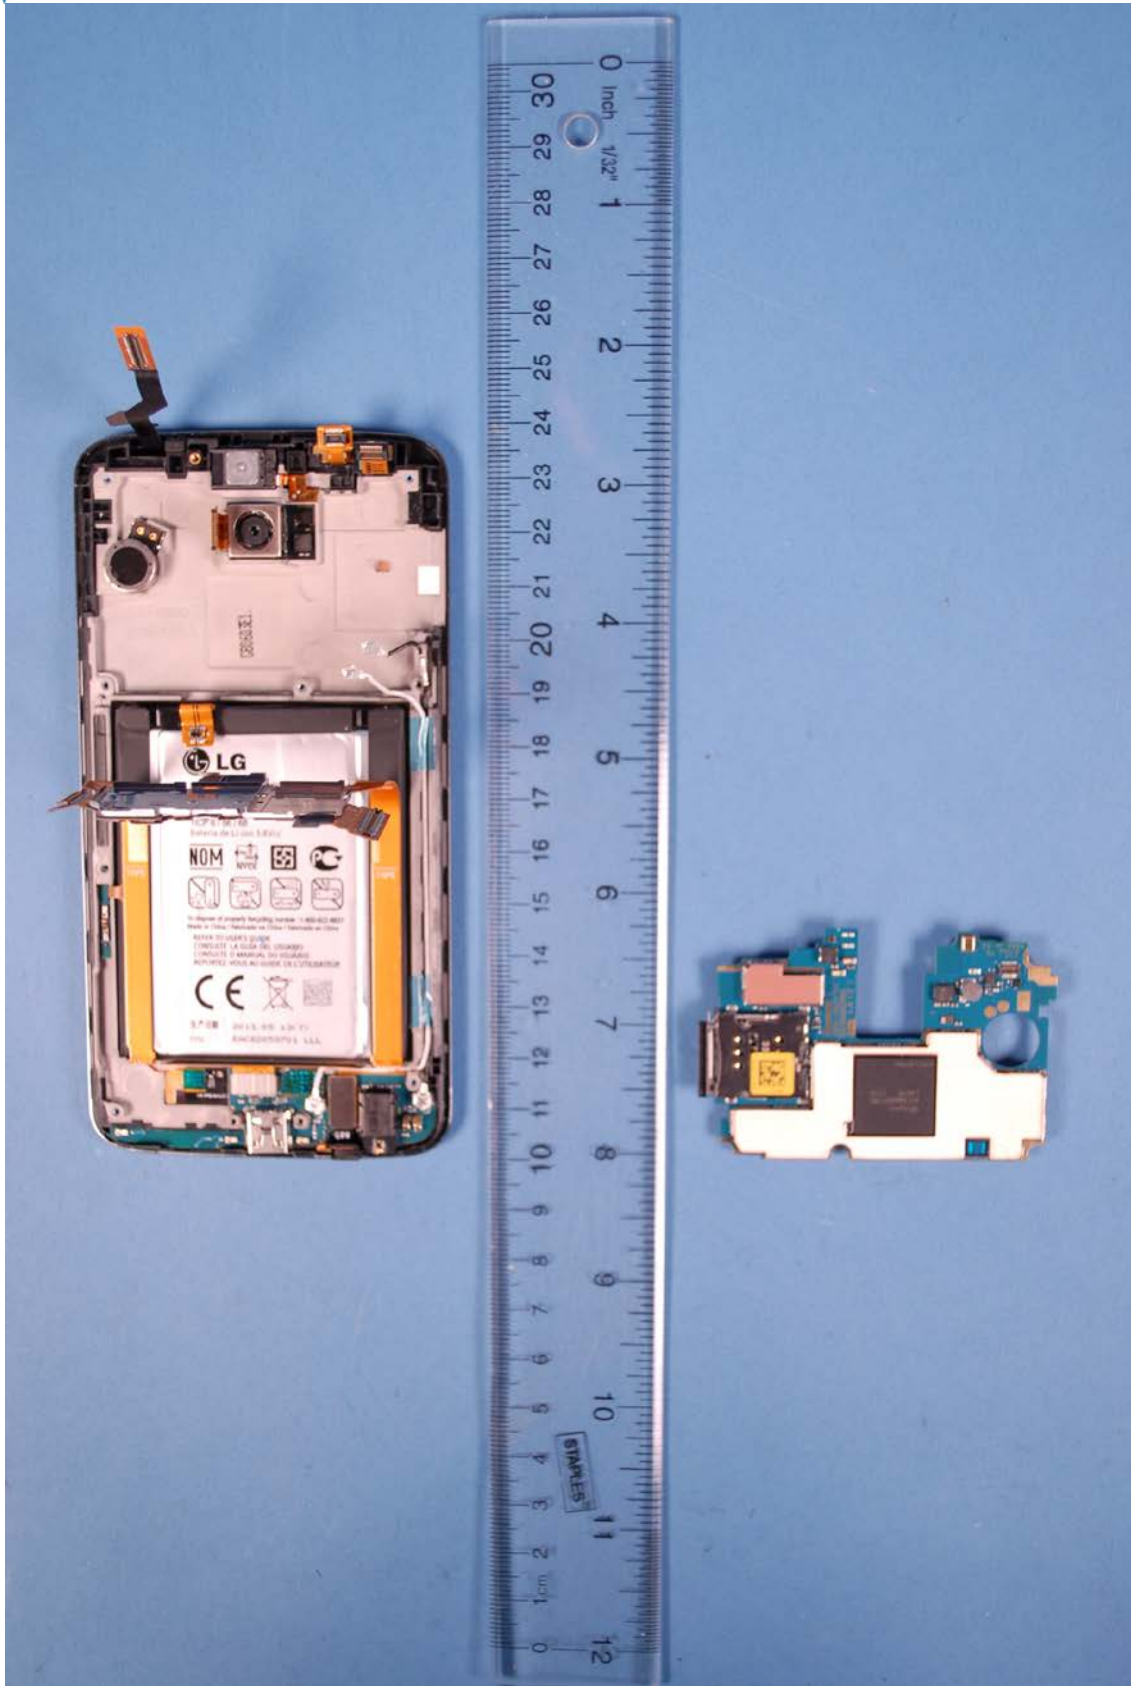

INTERNAL PHOTOGRAPHS

	<p>LG MobileCOMM FCC ID: ZNFD801 (C2PC)</p>	<p>Model: LG-D801</p>
<p>Internal Photos</p>	<p>EUT Type: Portable Handset</p>	<p>Page 1 of 9</p>

	LG MobileCOMM FCC ID: ZNFD801 (C2PC)	Model: LG-D801
Internal Photos	EUT Type: Portable Handset	Page 2 of 9

	<p>LG MobileCOMM FCC ID: ZNFD801 (C2PC)</p>	<p>Model: LG-D801</p>
<p>Internal Photos</p>	<p>EUT Type: Portable Handset</p>	<p>Page 3 of 9</p>

	LG MobileCOMM FCC ID: ZNFD801 (C2PC)	Model: LG-D801
Internal Photos	EUT Type: Portable Handset	Page 4 of 9

	<p>LG MobileCOMM FCC ID: ZNFD801 (C2PC)</p>	<p>Model: LG-D801</p>
<p>Internal Photos</p>	<p>EUT Type: Portable Handset</p>	<p>Page 5 of 9</p>

	LG MobileCOMM FCC ID: ZNFD801 (C2PC)	Model: LG-D801
Internal Photos	EUT Type: Portable Handset	Page 6 of 9

	LG MobileCOMM FCC ID: ZNFD801 (C2PC)	Model: LG-D801
Internal Photos	EUT Type: Portable Handset	Page 7 of 9

	<p>LG MobileCOMM FCC ID: ZNFD801 (C2PC)</p>	<p>Model: LG-D801</p>
<p>Internal Photos</p>	<p>EUT Type: Portable Handset</p>	<p>Page 8 of 9</p>