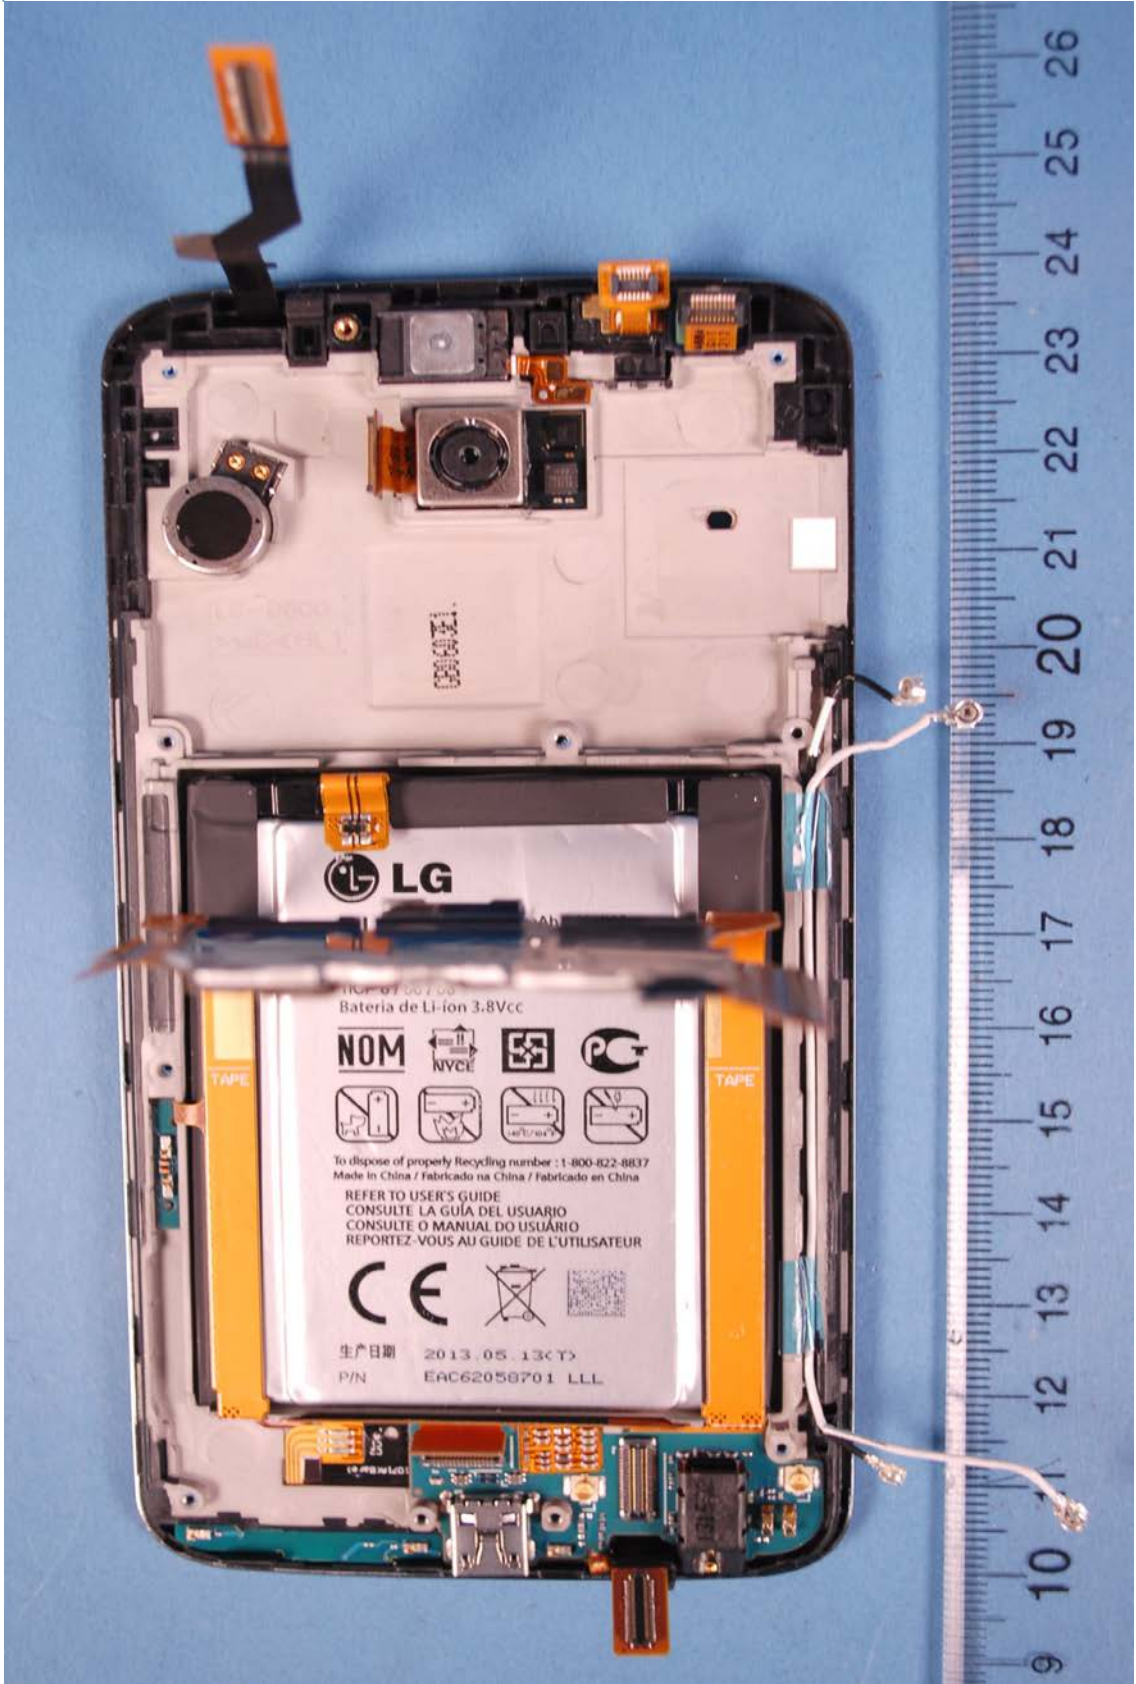

INTERNAL PHOTOGRAPHS

	<p>LG MobileCOMM FCC ID: ZNFD801 (C2PC)</p>	<p>Model: LG-D801</p>
<p>Internal Photos</p>	<p>EUT Type: Portable Handset</p>	<p>Page 1 of 9</p>

	LG MobileCOMM FCC ID: ZNFD801 (C2PC)	Model: LG-D801
Internal Photos	EUT Type: Portable Handset	Page 2 of 9

	<p>LG MobileCOMM FCC ID: ZNFD801 (C2PC)</p>	<p>Model: LG-D801</p>
<p>Internal Photos</p>	<p>EUT Type: Portable Handset</p>	<p>Page 3 of 9</p>

	LG MobileCOMM FCC ID: ZNFD801 (C2PC)	Model: LG-D801
Internal Photos	EUT Type: Portable Handset	Page 4 of 9

	<p>LG MobileCOMM FCC ID: ZNFD801 (C2PC)</p>	<p>Model: LG-D801</p>
<p>Internal Photos</p>	<p>EUT Type: Portable Handset</p>	<p>Page 5 of 9</p>

	LG MobileCOMM FCC ID: ZNFD801 (C2PC)	Model: LG-D801
Internal Photos	EUT Type: Portable Handset	Page 6 of 9

	LG MobileCOMM FCC ID: ZNFD801 (C2PC)	Model: LG-D801
Internal Photos	EUT Type: Portable Handset	Page 7 of 9

	<p>LG MobileCOMM FCC ID: ZNFD801 (C2PC)</p>	<p>Model: LG-D801</p>
<p>Internal Photos</p>	<p>EUT Type: Portable Handset</p>	<p>Page 8 of 9</p>