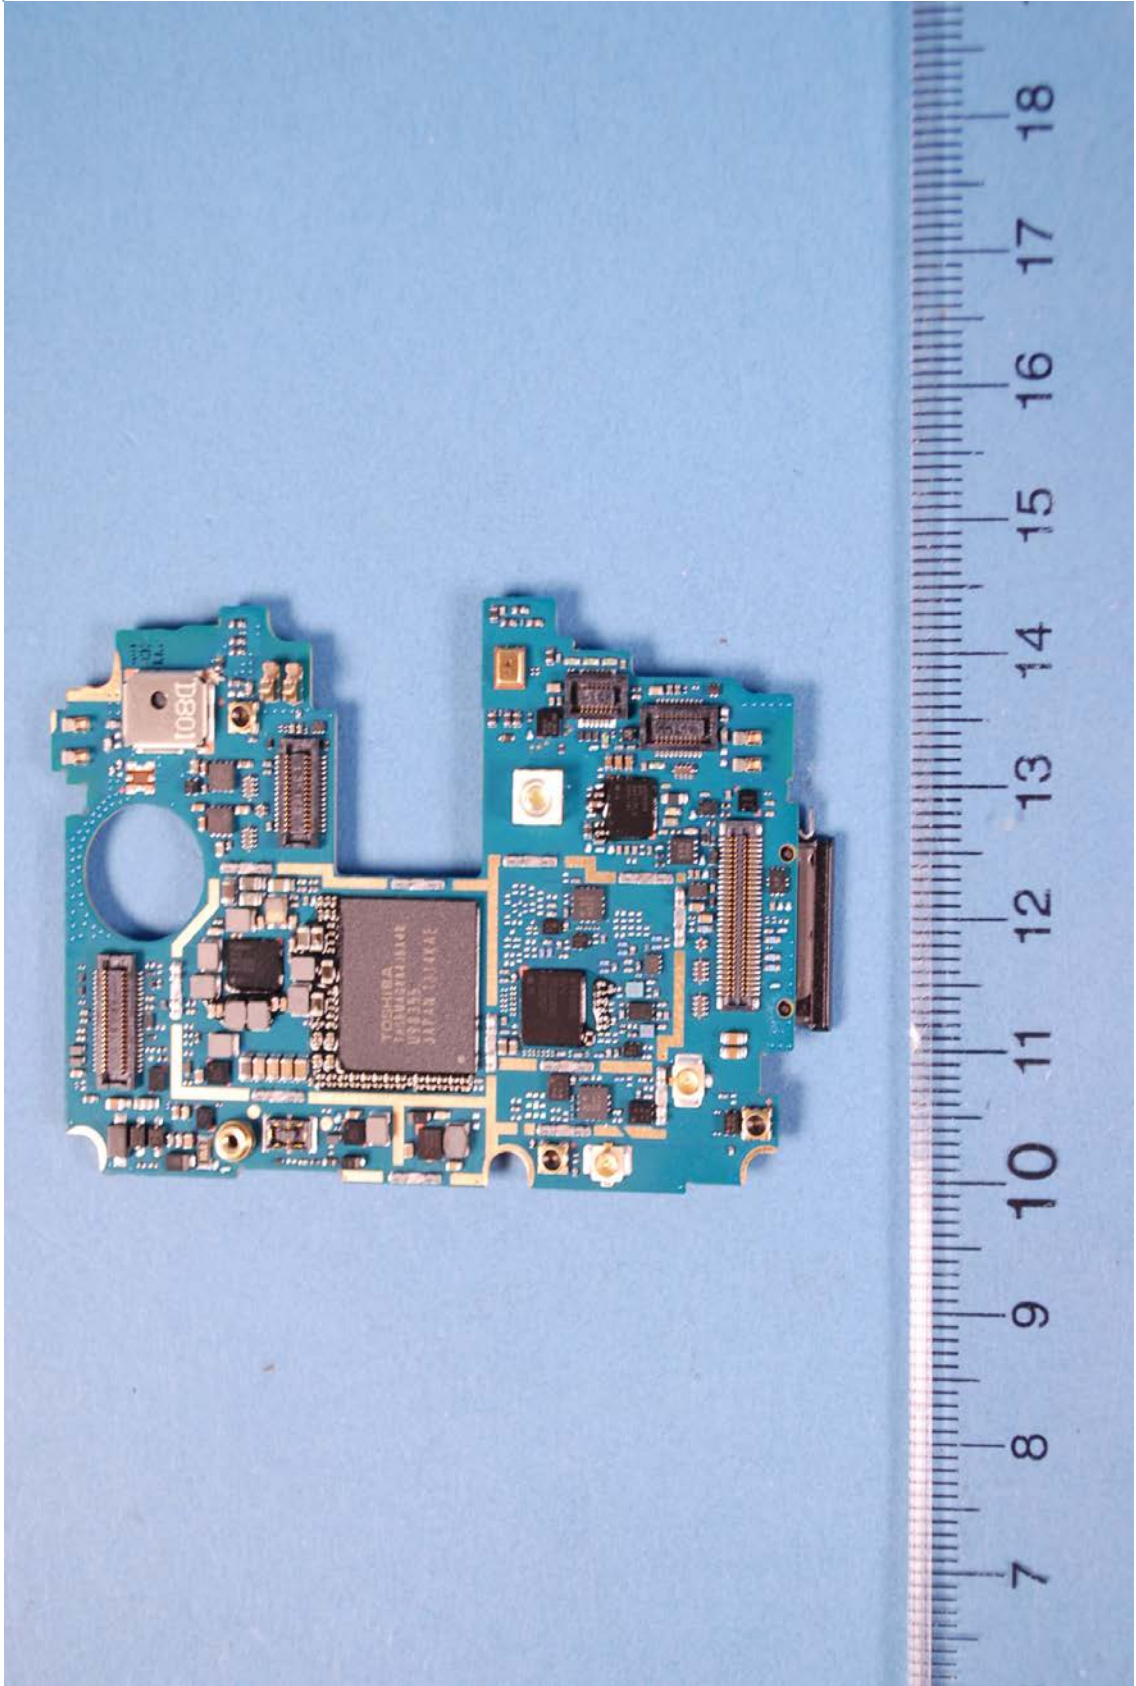

INTERNAL PHOTOGRAPHS

	<p>LG MobileCOMM FCC ID: ZNFD801 (C2PC)</p>	<p>Model: LG-D801</p>
<p>Internal Photos</p>	<p>EUT Type: Portable Handset</p>	<p>Page 1 of 9</p>

	LG MobileCOMM FCC ID: ZNFD801 (C2PC)	Model: LG-D801
Internal Photos	EUT Type: Portable Handset	Page 2 of 9

	<p>LG MobileCOMM FCC ID: ZNFD801 (C2PC)</p>	<p>Model: LG-D801</p>
<p>Internal Photos</p>	<p>EUT Type: Portable Handset</p>	<p>Page 3 of 9</p>

	LG MobileCOMM FCC ID: ZNFD801 (C2PC)	Model: LG-D801
Internal Photos	EUT Type: Portable Handset	Page 4 of 9

	<p>LG MobileCOMM FCC ID: ZNFD801 (C2PC)</p>	<p>Model: LG-D801</p>
<p>Internal Photos</p>	<p>EUT Type: Portable Handset</p>	<p>Page 5 of 9</p>

	LG MobileCOMM FCC ID: ZNFD801 (C2PC)	Model: LG-D801
Internal Photos	EUT Type: Portable Handset	Page 6 of 9

	LG MobileCOMM FCC ID: ZNFD801 (C2PC)	Model: LG-D801
Internal Photos	EUT Type: Portable Handset	Page 7 of 9

	<p>LG MobileCOMM FCC ID: ZNFD801 (C2PC)</p>	<p>Model: LG-D801</p>
<p>Internal Photos</p>	<p>EUT Type: Portable Handset</p>	<p>Page 8 of 9</p>