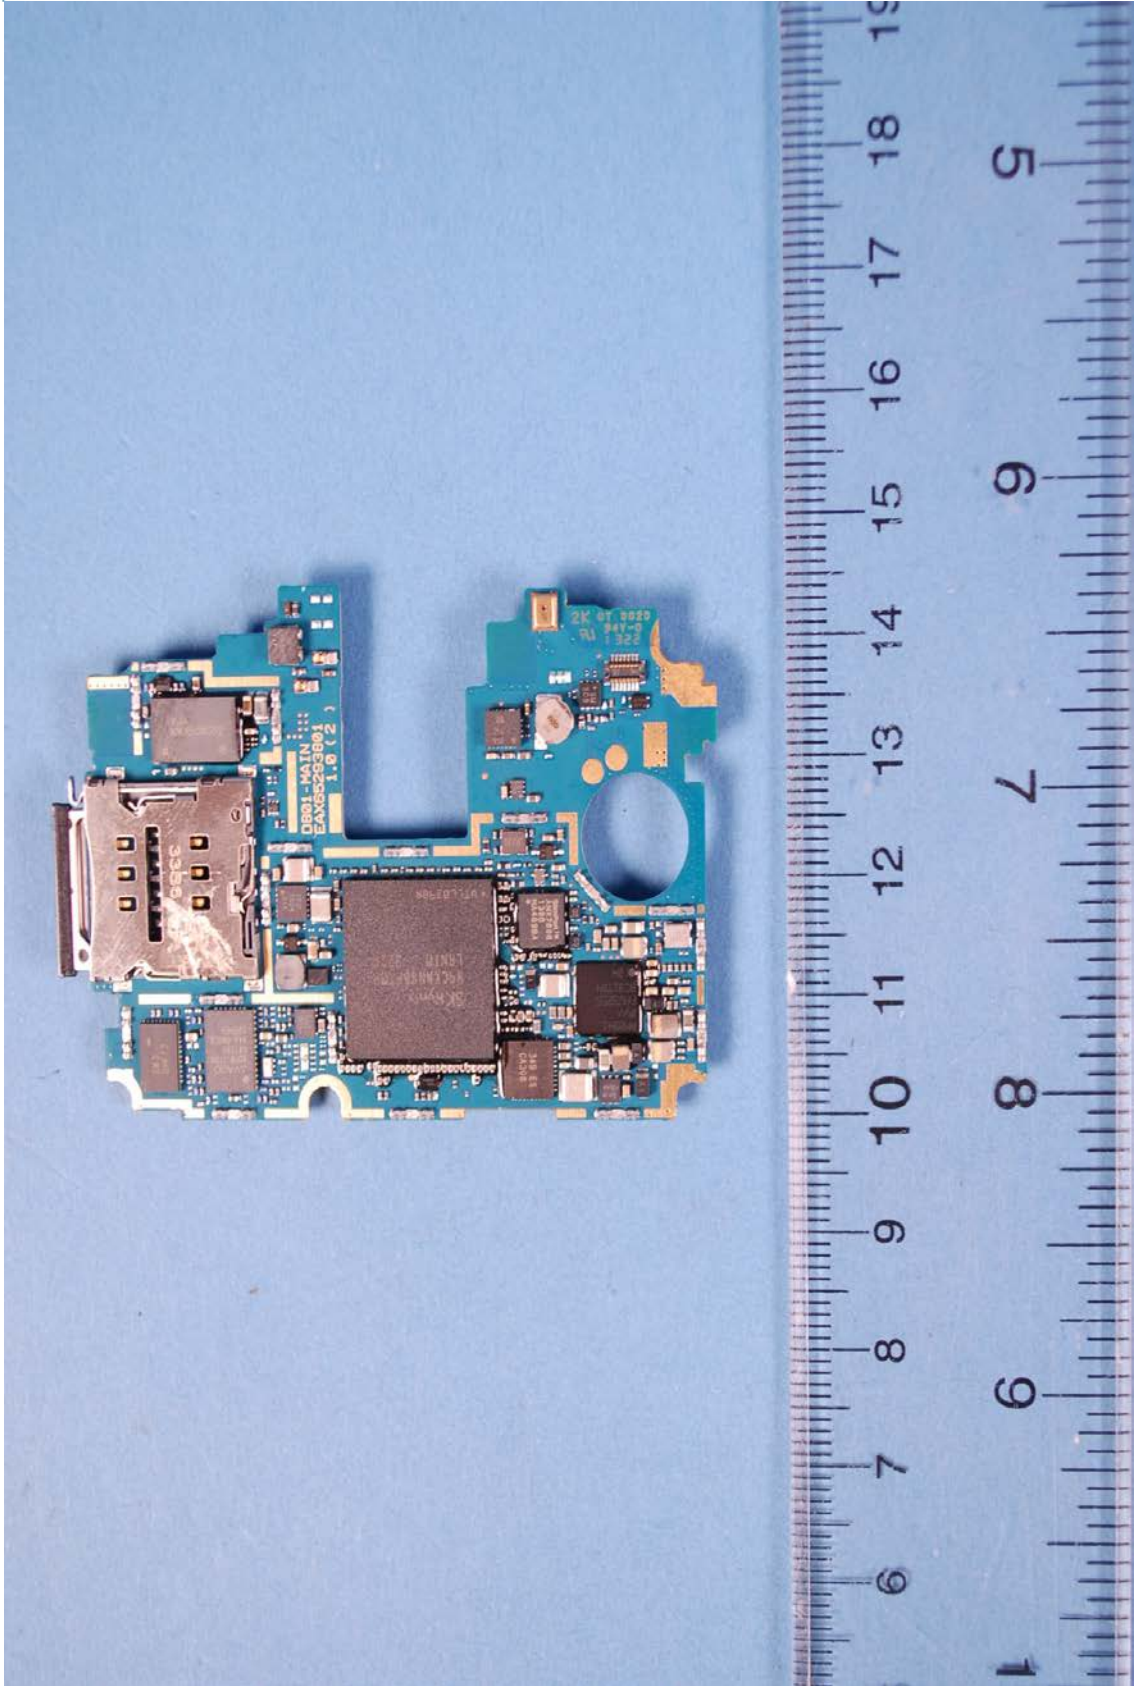

INTERNAL PHOTOGRAPHS

	<p>LG MobileCOMM FCC ID: ZNFD801 (C2PC)</p>	<p>Model: LG-D801</p>
<p>Internal Photos</p>	<p>EUT Type: Portable Handset</p>	<p>Page 1 of 9</p>

	LG MobileCOMM FCC ID: ZNFD801 (C2PC)	Model: LG-D801
Internal Photos	EUT Type: Portable Handset	Page 2 of 9

	<p>LG MobileCOMM FCC ID: ZNFD801 (C2PC)</p>	<p>Model: LG-D801</p>
<p>Internal Photos</p>	<p>EUT Type: Portable Handset</p>	<p>Page 3 of 9</p>

	LG MobileCOMM FCC ID: ZNFD801 (C2PC)	Model: LG-D801
Internal Photos	EUT Type: Portable Handset	Page 4 of 9

	<p>LG MobileCOMM FCC ID: ZNFD801 (C2PC)</p>	<p>Model: LG-D801</p>
<p>Internal Photos</p>	<p>EUT Type: Portable Handset</p>	<p>Page 5 of 9</p>

	LG MobileCOMM FCC ID: ZNFD801 (C2PC)	Model: LG-D801
Internal Photos	EUT Type: Portable Handset	Page 6 of 9

	LG MobileCOMM FCC ID: ZNFD801 (C2PC)	Model: LG-D801
Internal Photos	EUT Type: Portable Handset	Page 7 of 9

	<p>LG MobileCOMM FCC ID: ZNFD801 (C2PC)</p>	<p>Model: LG-D801</p>
<p>Internal Photos</p>	<p>EUT Type: Portable Handset</p>	<p>Page 8 of 9</p>