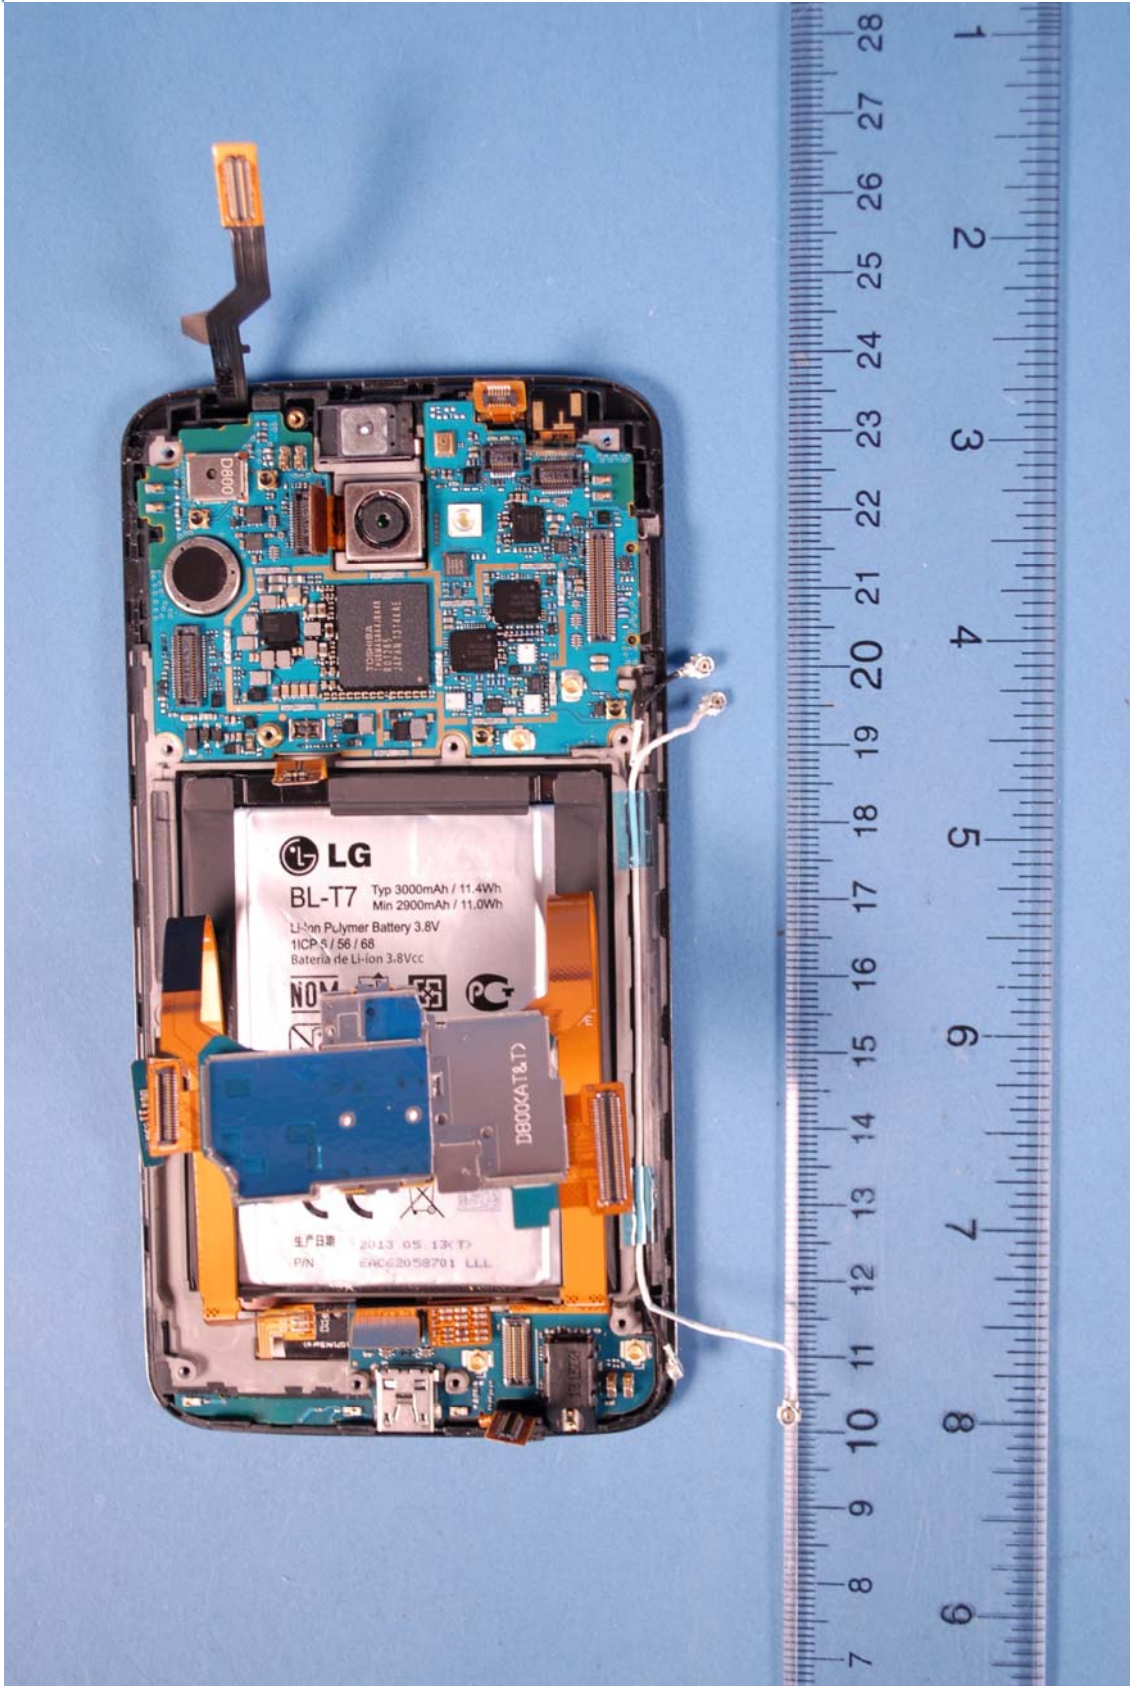

**INTERNAL PHOTOGRAPHS**

	<p>LG ELECTRONICS MOBILECOMM USA FCC ID: ZNFD800</p>	<p>Model: LG-D800</p>
<p>Internal Photos</p>	<p>EUT Type: PORTABLE HANDSET</p>	<p>Page 1 of 7</p>

	LG ELECTRONICS MOBILECOMM USA FCC ID: ZNFD800	Model: LG-D800
Internal Photos	EUT Type: PORTABLE HANDSET	Page 2 of 7

	LG ELECTRONICS MOBILECOMM USA FCC ID: ZNFD800	Model: LG-D800
Internal Photos	EUT Type: PORTABLE HANDSET	Page 3 of 7

	LG ELECTRONICS MOBILECOMM USA FCC ID: ZNFD800	Model: LG-D800
Internal Photos	EUT Type: PORTABLE HANDSET	Page 4 of 7

	LG ELECTRONICS MOBILECOMM USA FCC ID: ZNFD800	Model: LG-D800
Internal Photos	EUT Type: PORTABLE HANDSET	Page 5 of 7

	LG ELECTRONICS MOBILECOMM USA FCC ID: ZNFD800	Model: LG-D800
Internal Photos	EUT Type: PORTABLE HANDSET	Page 6 of 7

	LG ELECTRONICS MOBILECOMM USA FCC ID: ZNFD800	Model: LG-D800
Internal Photos	EUT Type: PORTABLE HANDSET	Page 7 of 7