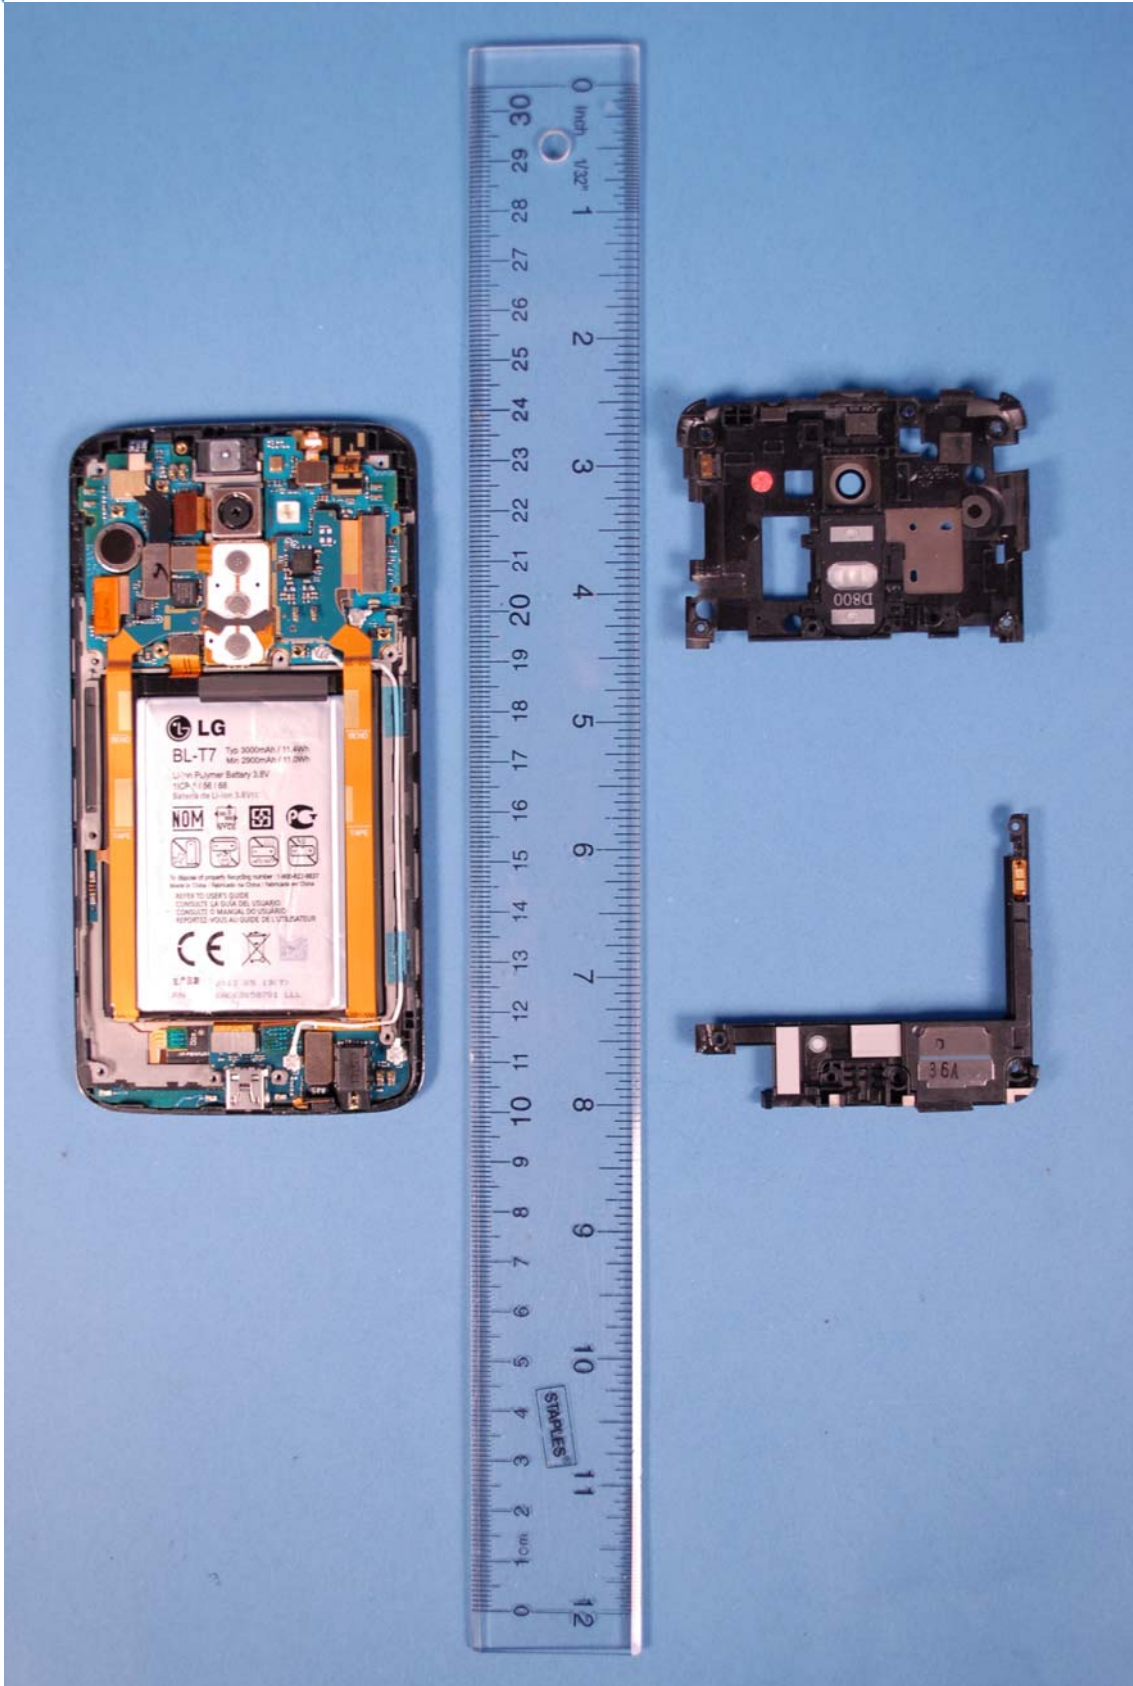

**INTERNAL PHOTOGRAPHS**

	<p>LG ELECTRONICS MOBILECOMM USA FCC ID: ZNFD800</p>	<p>Model: LG-D800</p>
<p>Internal Photos</p>	<p>EUT Type: PORTABLE HANDSET</p>	<p>Page 1 of 7</p>

	LG ELECTRONICS MOBILECOMM USA FCC ID: ZNFD800	Model: LG-D800
Internal Photos	EUT Type: PORTABLE HANDSET	Page 2 of 7

	LG ELECTRONICS MOBILECOMM USA FCC ID: ZNFD800	Model: LG-D800
Internal Photos	EUT Type: PORTABLE HANDSET	Page 3 of 7

	LG ELECTRONICS MOBILECOMM USA FCC ID: ZNFD800	Model: LG-D800
Internal Photos	EUT Type: PORTABLE HANDSET	Page 4 of 7

	LG ELECTRONICS MOBILECOMM USA FCC ID: ZNFD800	Model: LG-D800
Internal Photos	EUT Type: PORTABLE HANDSET	Page 5 of 7

	LG ELECTRONICS MOBILECOMM USA FCC ID: ZNFD800	Model: LG-D800
Internal Photos	EUT Type: PORTABLE HANDSET	Page 6 of 7

	LG ELECTRONICS MOBILECOMM USA FCC ID: ZNFD800	Model: LG-D800
Internal Photos	EUT Type: PORTABLE HANDSET	Page 7 of 7