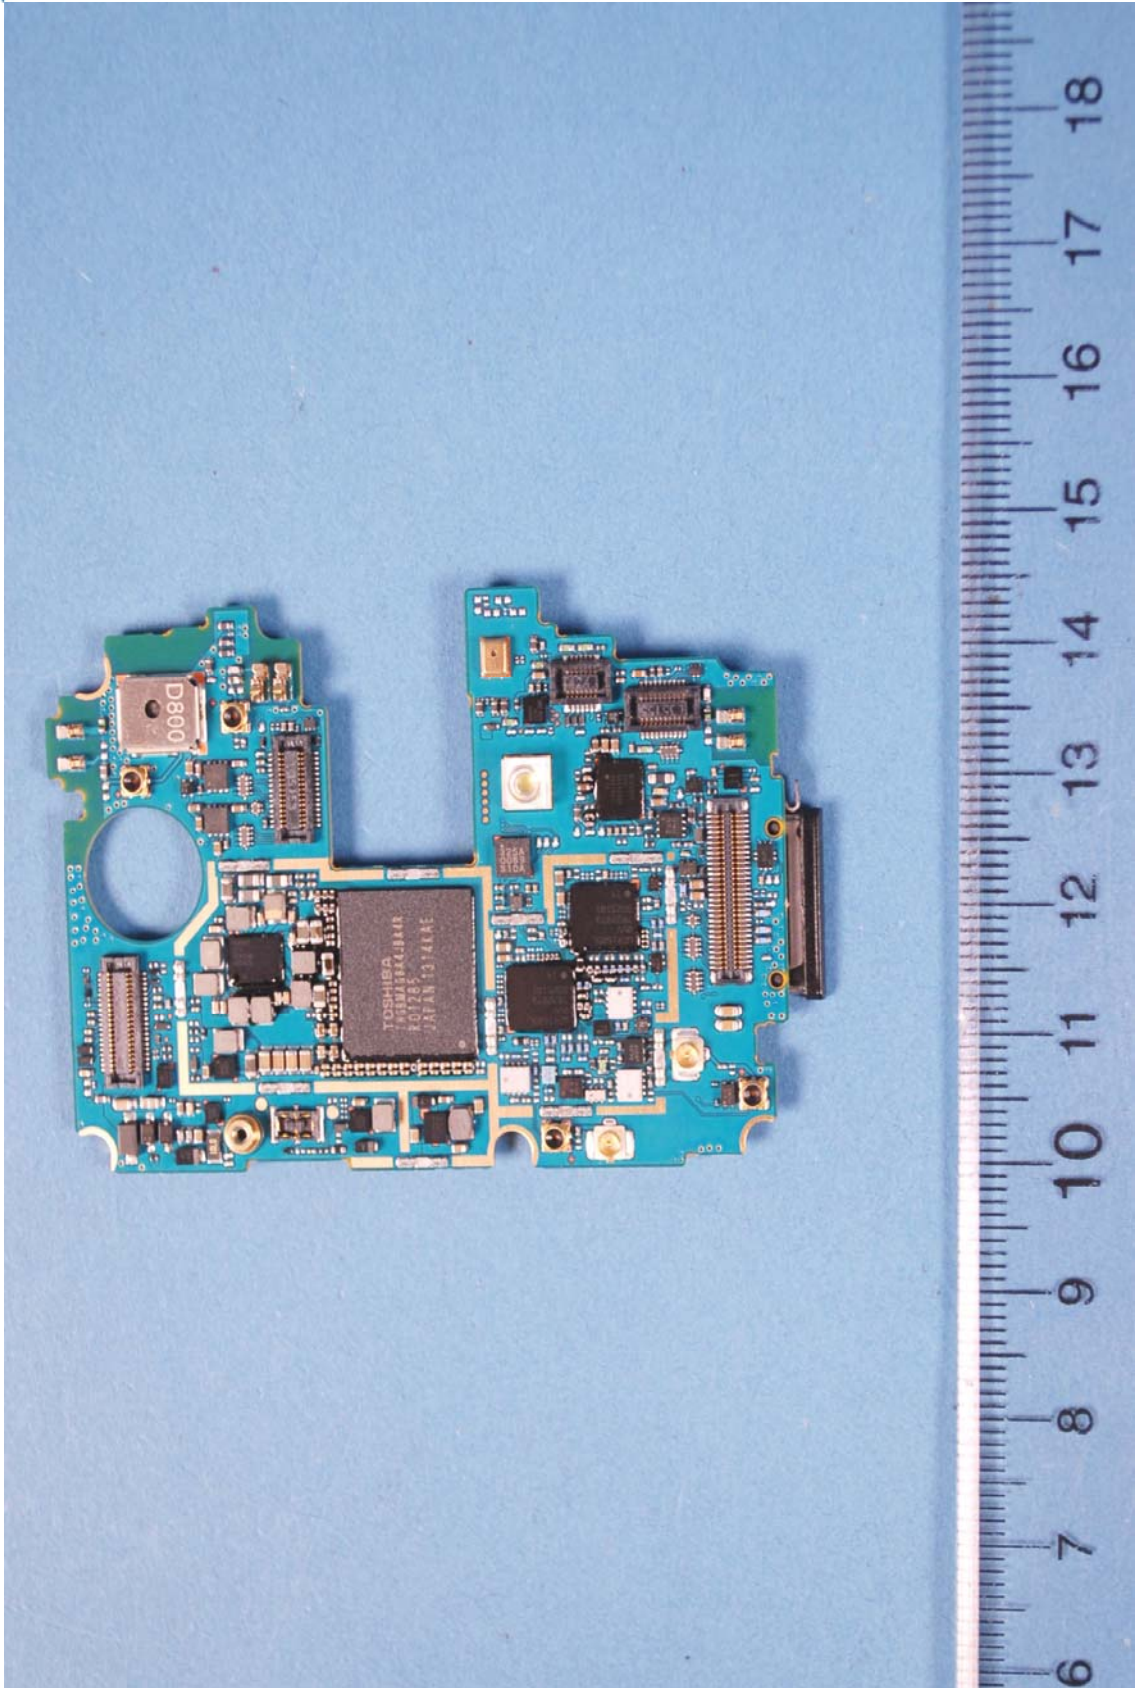

**INTERNAL PHOTOGRAPHS**

	<p>LG ELECTRONICS MOBILECOMM USA FCC ID: ZNFD800</p>	<p>Model: LG-D800</p>
<p>Internal Photos</p>	<p>EUT Type: PORTABLE HANDSET</p>	<p>Page 1 of 7</p>

	LG ELECTRONICS MOBILECOMM USA FCC ID: ZNFD800	Model: LG-D800
Internal Photos	EUT Type: PORTABLE HANDSET	Page 2 of 7

	LG ELECTRONICS MOBILECOMM USA FCC ID: ZNFD800	Model: LG-D800
Internal Photos	EUT Type: PORTABLE HANDSET	Page 3 of 7

	LG ELECTRONICS MOBILECOMM USA FCC ID: ZNFD800	Model: LG-D800
Internal Photos	EUT Type: PORTABLE HANDSET	Page 4 of 7

	LG ELECTRONICS MOBILECOMM USA FCC ID: ZNFD800	Model: LG-D800
Internal Photos	EUT Type: PORTABLE HANDSET	Page 5 of 7

	LG ELECTRONICS MOBILECOMM USA FCC ID: ZNFD800	Model: LG-D800
Internal Photos	EUT Type: PORTABLE HANDSET	Page 6 of 7

	LG ELECTRONICS MOBILECOMM USA FCC ID: ZNFD800	Model: LG-D800
Internal Photos	EUT Type: PORTABLE HANDSET	Page 7 of 7