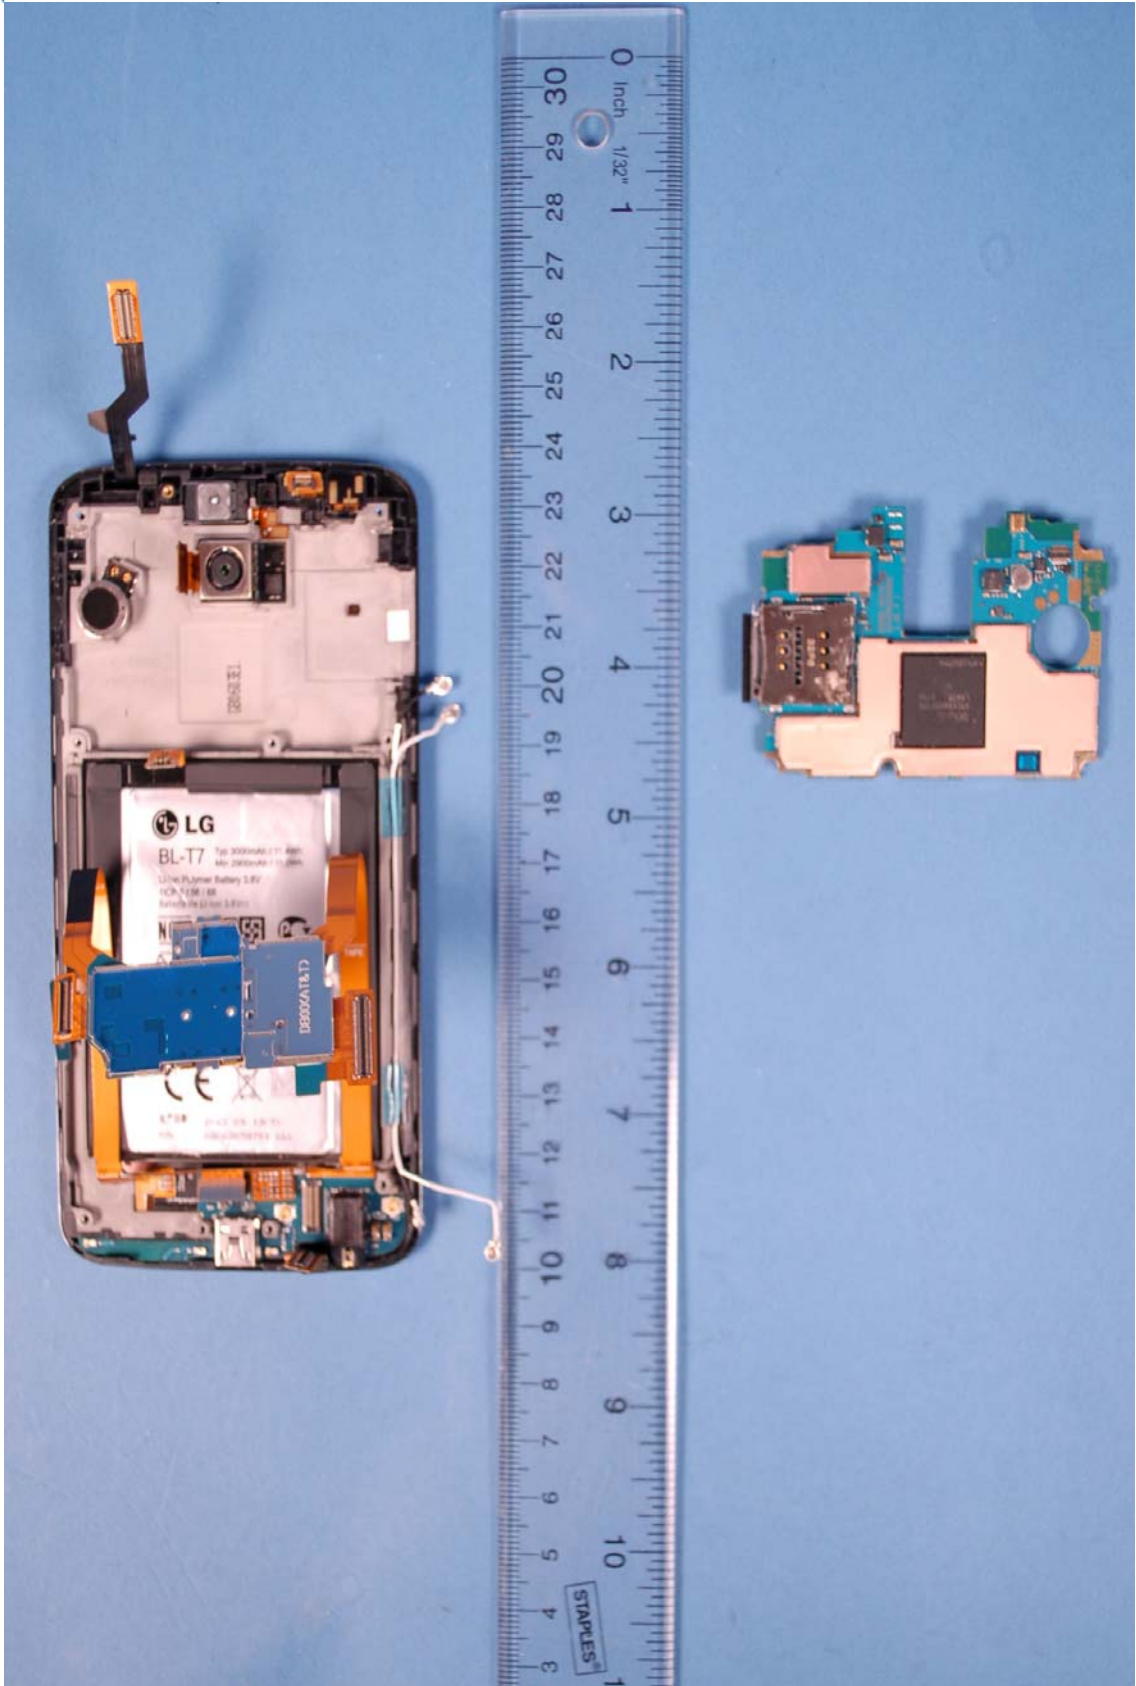

**INTERNAL PHOTOGRAPHS**

	<p>LG ELECTRONICS MOBILECOMM USA FCC ID: ZNFD800</p>	<p>Model: LG-D800</p>
<p>Internal Photos</p>	<p>EUT Type: PORTABLE HANDSET</p>	<p>Page 1 of 7</p>

	LG ELECTRONICS MOBILECOMM USA FCC ID: ZNFD800	Model: LG-D800
Internal Photos	EUT Type: PORTABLE HANDSET	Page 2 of 7

	LG ELECTRONICS MOBILECOMM USA FCC ID: ZNFD800	Model: LG-D800
Internal Photos	EUT Type: PORTABLE HANDSET	Page 3 of 7

	LG ELECTRONICS MOBILECOMM USA FCC ID: ZNFD800	Model: LG-D800
Internal Photos	EUT Type: PORTABLE HANDSET	Page 4 of 7

	LG ELECTRONICS MOBILECOMM USA FCC ID: ZNFD800	Model: LG-D800
Internal Photos	EUT Type: PORTABLE HANDSET	Page 5 of 7

	LG ELECTRONICS MOBILECOMM USA FCC ID: ZNFD800	Model: LG-D800
Internal Photos	EUT Type: PORTABLE HANDSET	Page 6 of 7

	LG ELECTRONICS MOBILECOMM USA FCC ID: ZNFD800	Model: LG-D800
Internal Photos	EUT Type: PORTABLE HANDSET	Page 7 of 7