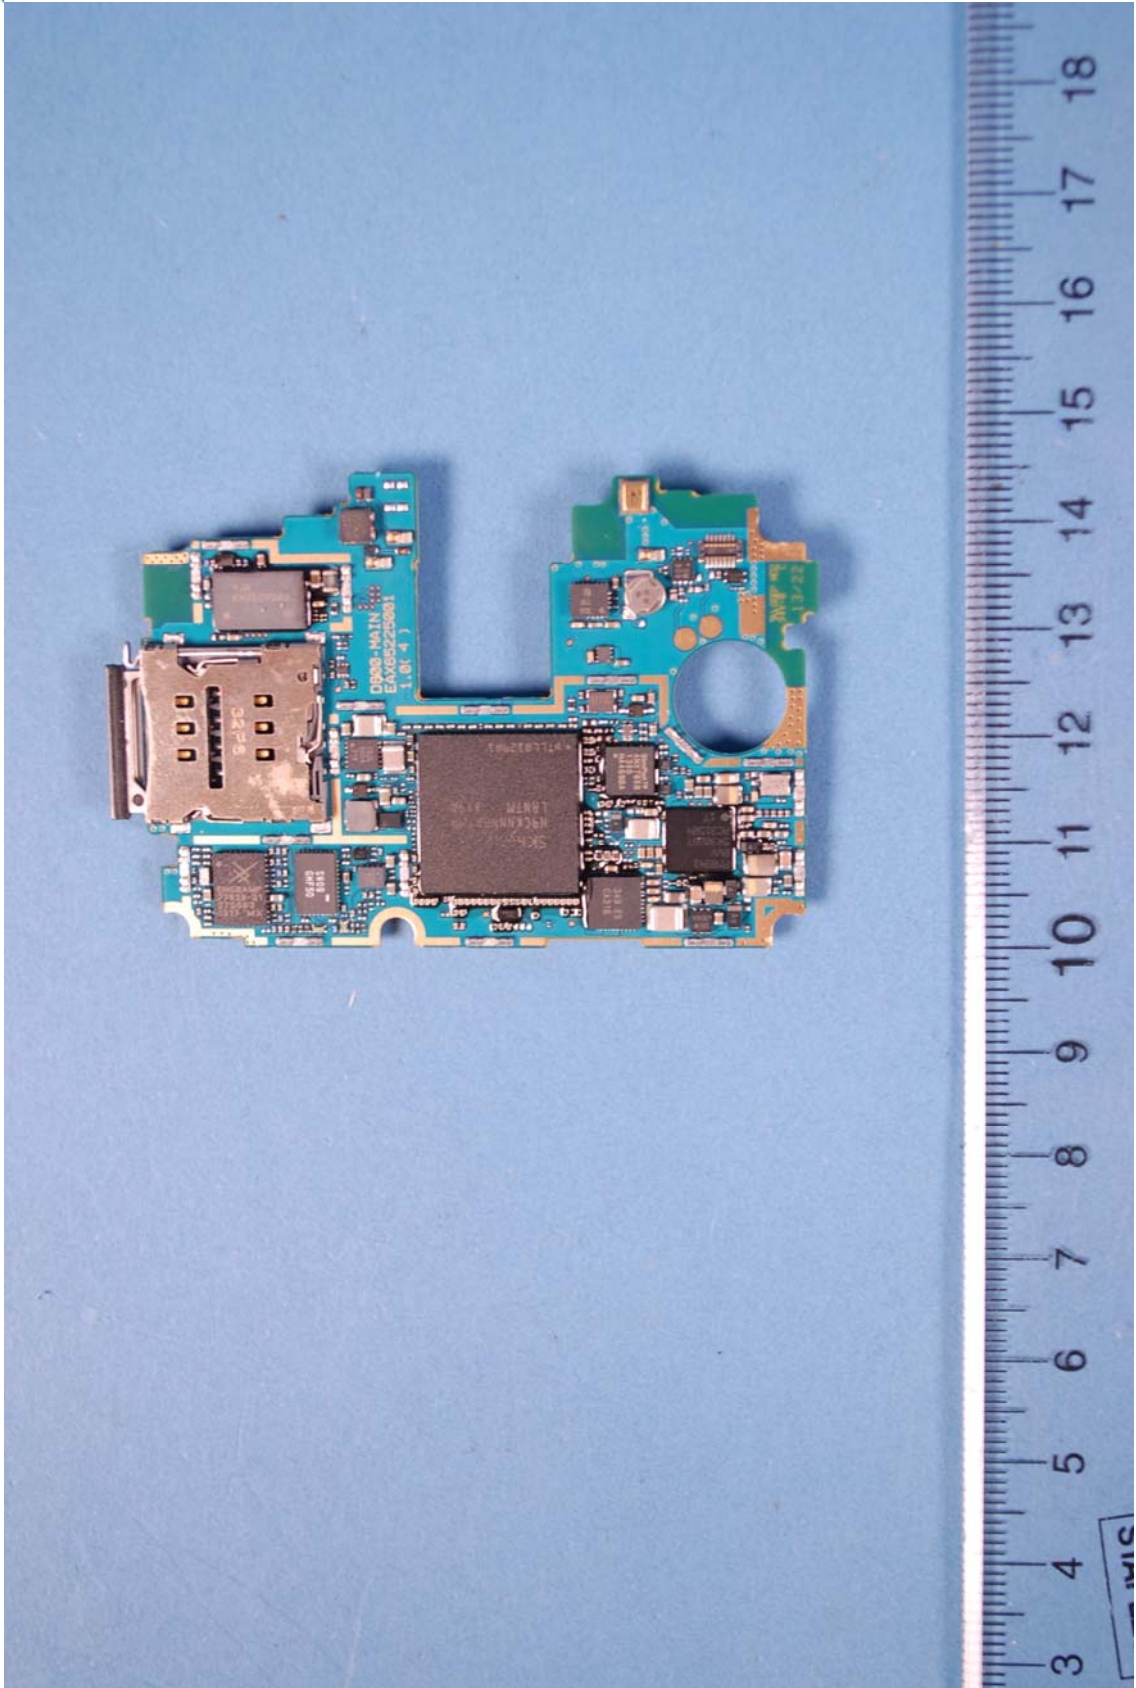

**INTERNAL PHOTOGRAPHS**

	<p>LG ELECTRONICS MOBILECOMM USA FCC ID: ZNFD800</p>	<p>Model: LG-D800</p>
<p>Internal Photos</p>	<p>EUT Type: PORTABLE HANDSET</p>	<p>Page 1 of 7</p>

	LG ELECTRONICS MOBILECOMM USA FCC ID: ZNFD800	Model: LG-D800
Internal Photos	EUT Type: PORTABLE HANDSET	Page 2 of 7

	LG ELECTRONICS MOBILECOMM USA FCC ID: ZNFD800	Model: LG-D800
Internal Photos	EUT Type: PORTABLE HANDSET	Page 3 of 7

	LG ELECTRONICS MOBILECOMM USA FCC ID: ZNFD800	Model: LG-D800
Internal Photos	EUT Type: PORTABLE HANDSET	Page 4 of 7

	LG ELECTRONICS MOBILECOMM USA FCC ID: ZNFD800	Model: LG-D800
Internal Photos	EUT Type: PORTABLE HANDSET	Page 5 of 7

	LG ELECTRONICS MOBILECOMM USA FCC ID: ZNFD800	Model: LG-D800
Internal Photos	EUT Type: PORTABLE HANDSET	Page 6 of 7

	LG ELECTRONICS MOBILECOMM USA FCC ID: ZNFD800	Model: LG-D800
Internal Photos	EUT Type: PORTABLE HANDSET	Page 7 of 7