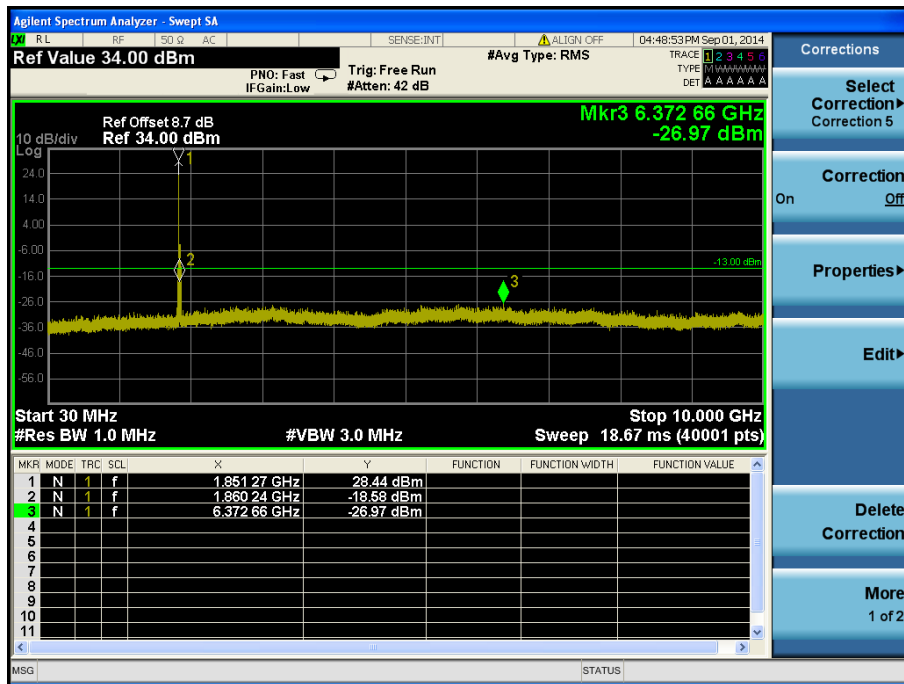

LTE Band 4 / 3 MHz / 16QAM - RB Offset/Size (0/8) – High Channel

LTE Band 4 / 1.4 MHz / QPSK - RB Offset/Size (3/1) – Low Channel

LTE Band 4 / 1.4 MHz / QPSK - RB Offset/Size (3/1) – Low Channel

LTE Band 4 / 1.4 MHz / QPSK - RB Offset/Size (0/3) – Mid Channel

LTE Band 4 / 1.4 MHz / QPSK - RB Offset/Size (0/3) – Mid Channel

LTE Band 4 / 1.4 MHz / 16QAM - RB Offset/Size (0/6) – High Channel

LTE Band 4 / 1.4 MHz / 16QAM - RB Offset/Size (0/6) – High Channel

8.4.2 LTE Band 2

LTE Band 2 / 20 MHz / 16QAM - RB Offset/Size (0/1) – Low Channel

LTE Band 2 / 20 MHz / 16QAM - RB Offset/Size (0/1) – Low Channel

LTE Band 2 / 20 MHz / 16QAM - RB Offset/Size (0/1) – Mid Channel

LTE Band 2 / 20 MHz / 16QAM - RB Offset/Size (0/1) – Mid Channel