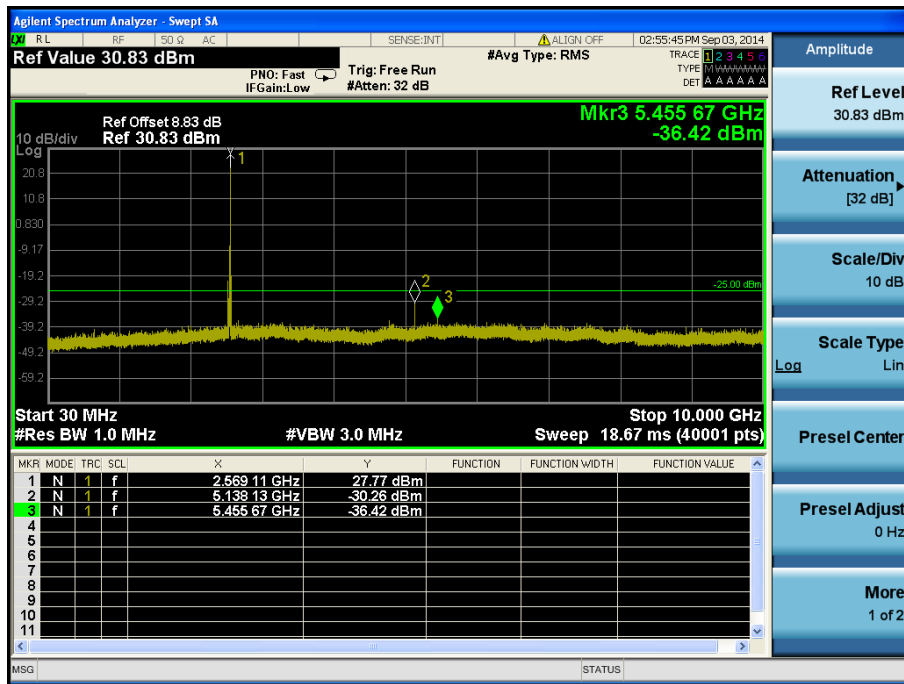

LTE Band 2 / 1.4 MHz / QPSK - RB Offset/Size (1/3) – Mid Channel

LTE Band 2 / 1.4 MHz / QPSK - RB Offset/Size (1/3) – Mid Channel

LTE Band 2 / 1.4 MHz / QPSK - RB Offset/Size (3/1) – High Channel

LTE Band 2 / 1.4 MHz / QPSK - RB Offset/Size (3/1) – High Channel

8.4.3 LTE Band 7

LTE Band 7 / 20 MHz / QPSK - RB Offset/Size (25/50) – Low Channel

LTE Band 7 / 20 MHz / QPSK - RB Offset/Size (25/50) – Low Channel

LTE Band 7 / 20 MHz / 16QAM - RB Offset/Size (99/1) – Mid Channel

LTE Band 7 / 20 MHz / 16QAM - RB Offset/Size (99/1) – Mid Channel

LTE Band 7 / 20 MHz / QPSK - RB Offset/Size (99/1) – High Channel

LTE Band 7 / 20 MHz / QPSK - RB Offset/Size (99/1) – High Channel

LTE Band 7 / 15 MHz / QPSK - RB Offset/Size (37/1) – Low Channel