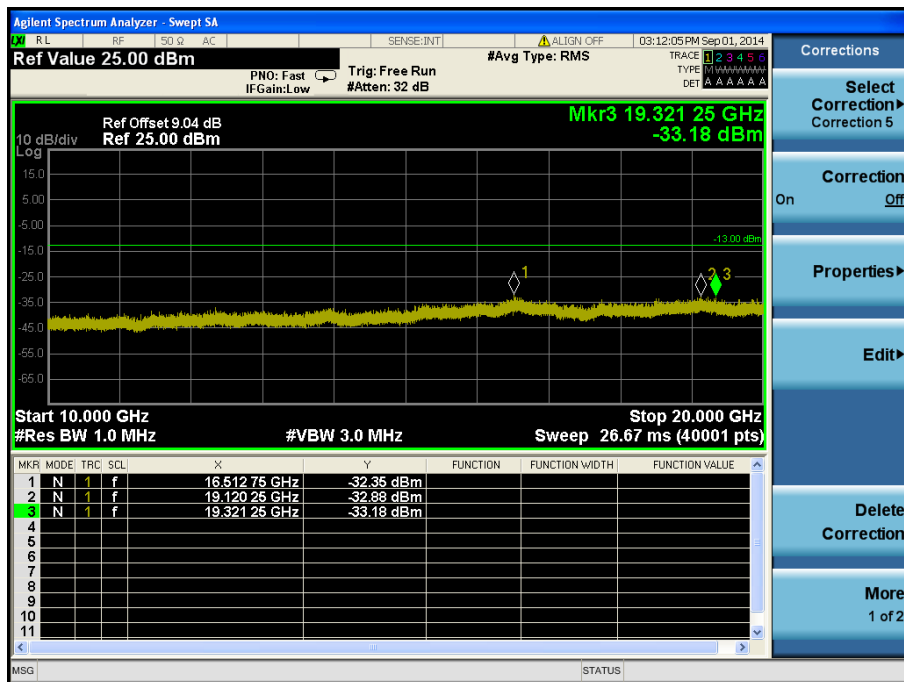

LTE Band 2 / 20 MHz / QPSK - RB Offset/Size (0/1) – High Channel

LTE Band 2 / 20 MHz / QPSK - RB Offset/Size (0/1) – High Channel

LTE Band 2 / 15 MHz / 16QAM - RB Offset/Size (19/36) – Low Channel

LTE Band 2 / 15 MHz / 16QAM - RB Offset/Size (19/36) – Low Channel

LTE Band 2 / 15 MHz / QPSK - RB Offset/Size (19/36) – Mid Channel

LTE Band 2 / 15 MHz / QPSK - RB Offset/Size (19/36) – Mid Channel

LTE Band 2 / 15 MHz / 16QAM - RB Offset/Size (37/1) – High Channel

LTE Band 2 / 15 MHz / 16QAM - RB Offset/Size (37/1) – High Channel

LTE Band 2 / 10 MHz / QPSK - RB Offset/Size (0/50) – Low Channel

LTE Band 2 / 10 MHz / QPSK - RB Offset/Size (0/50) – Low Channel

LTE Band 2 / 10 MHz / QPSK - RB Offset/Size (0/1) – Mid Channel

LTE Band 2 / 10 MHz / QPSK - RB Offset/Size (0/1) – Mid Channel