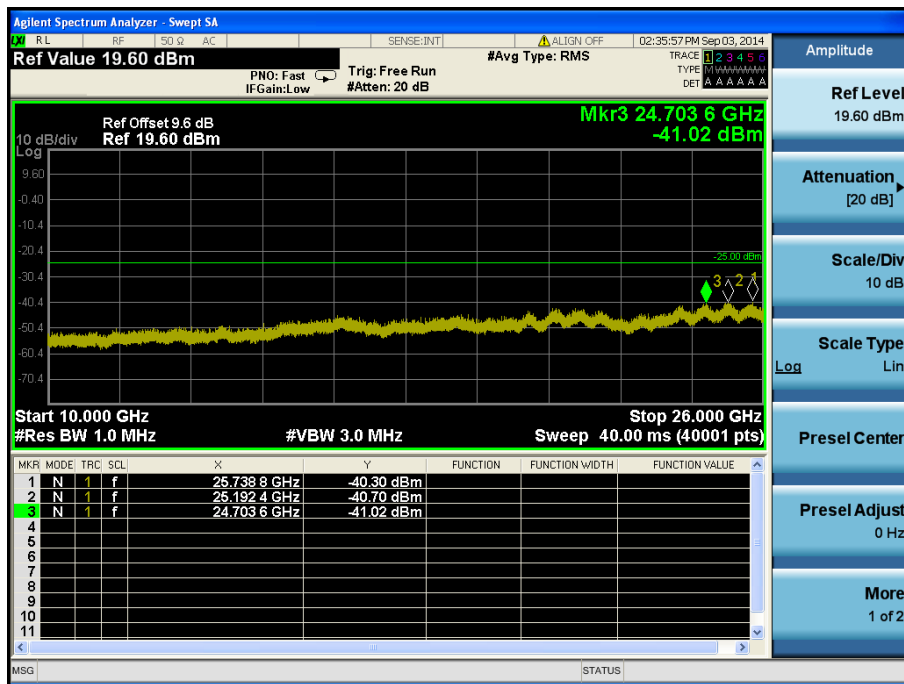

LTE Band 7 / 15 MHz / QPSK - RB Offset/Size (74/1) – High Channel

LTE Band 7 / 10 MHz / QPSK - RB Offset/Size (49/1) – Low Channel

LTE Band 7 / 10 MHz / QPSK - RB Offset/Size (49/1) – Low Channel

LTE Band 7 / 10 MHz / QPSK - RB Offset/Size (49/1) – Mid Channel

LTE Band 7 / 10 MHz / QPSK - RB Offset/Size (49/1) – Mid Channel

LTE Band 7 / 10 MHz / 16QAM - RB Offset/Size (25/1) – High Channel

LTE Band 7 / 10 MHz / 16QAM - RB Offset/Size (25/1) – High Channel

LTE Band 7 / 5 MHz / QPSK - RB Offset/Size (0/1) – Low Channel

LTE Band 7 / 5 MHz / QPSK - RB Offset/Size (0/1) – Low Channel

LTE Band 7 / 5 MHz / QPSK - RB Offset/Size (24/1) – Mid Channel

LTE Band 7 / 5 MHz / QPSK - RB Offset/Size (24/1) – Mid Channel

LTE Band 7 / 5 MHz / QPSK - RB Offset/Size (12/1) – High Channel

LTE Band 7 / 5 MHz / QPSK - RB Offset/Size (12/1) – High Channel