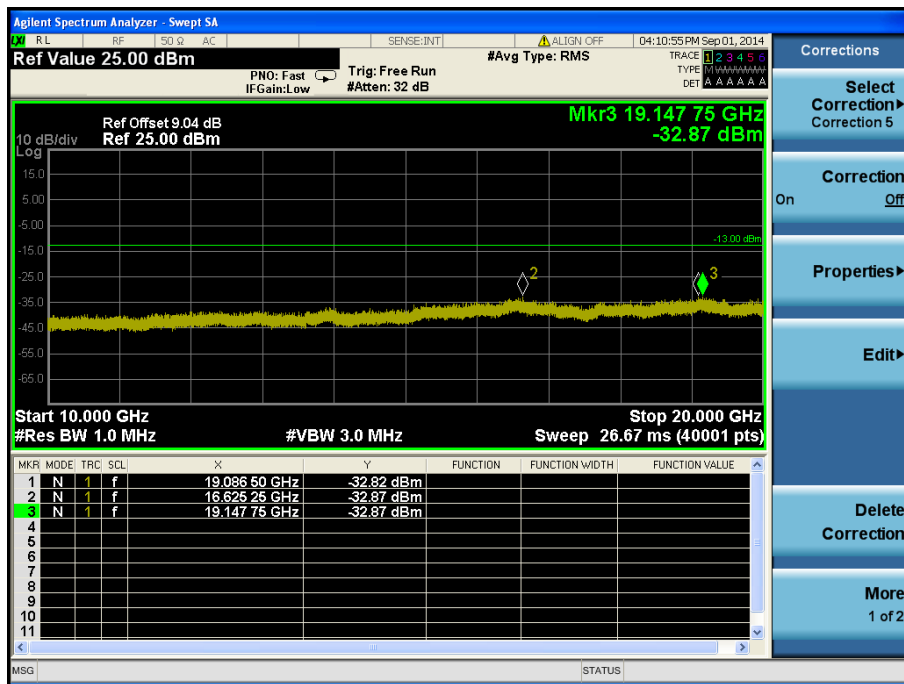

LTE Band 2 / 10 MHz / QPSK - RB Offset/Size (0/50) – Low Channel

LTE Band 2 / 10 MHz / QPSK - RB Offset/Size (0/50) – Low Channel

LTE Band 2 / 10 MHz / QPSK - RB Offset/Size (0/1) – Mid Channel

LTE Band 2 / 10 MHz / QPSK - RB Offset/Size (0/1) – Mid Channel

LTE Band 2 / 10 MHz / QPSK - RB Offset/Size (0/25) – High Channel

LTE Band 2 / 10 MHz / QPSK - RB Offset/Size (0/25) – High Channel

LTE Band 2 / 5 MHz / 16QAM - RB Offset/Size (0/1) – Low Channel

LTE Band 2 / 5 MHz / 16QAM - RB Offset/Size (0/1) – Low Channel

LTE Band 2 / 5 MHz / QPSK - RB Offset/Size (12/1) – Mid Channel

LTE Band 2 / 5 MHz / QPSK - RB Offset/Size (12/1) – Mid Channel

LTE Band 2 / 5 MHz / QPSK - RB Offset/Size (24/1) – High Channel

LTE Band 2 / 5 MHz / QPSK - RB Offset/Size (24/1) – High Channel