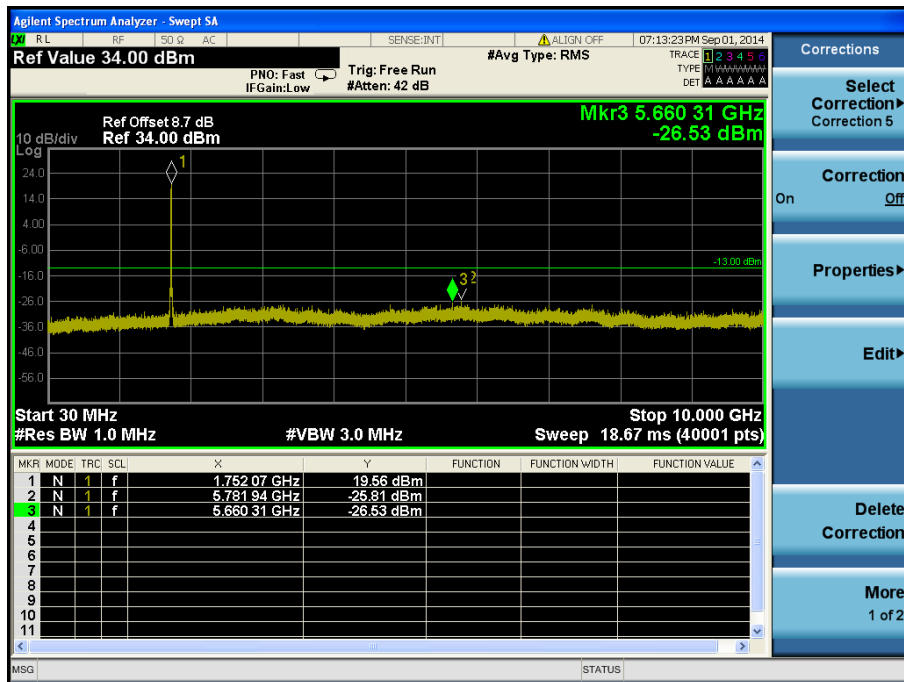

#### 8.4.1 LTE Band 4

LTE Band 4 / 20 MHz / 16QAM - RB Offset/Size (0/1) – Low Channel

LTE Band 4 / 20 MHz / 16QAM - RB Offset/Size (0/1) – Low Channel

LTE Band 4 / 20 MHz / QPSK - RB Offset/Size (25/50) – High Channel

LTE Band 4 / 20 MHz / QPSK - RB Offset/Size (25/50) – High Channel

LTE Band 4 / 15 MHz / QPSK - RB Offset/Size (0/75) – Low Channel

LTE Band 4 / 15 MHz / QPSK - RB Offset/Size (0/75) – Low Channel

LTE Band 4 / 15 MHz / QPSK - RB Offset/Size (0/1) – Mid Channel

LTE Band 4 / 15 MHz / QPSK - RB Offset/Size (0/1) – Mid Channel

LTE Band 4 / 15 MHz / 16QAM - RB Offset/Size (0/75) – High Channel

LTE Band 4 / 15 MHz / 16QAM - RB Offset/Size (0/75) – High Channel

LTE Band 4 / 10 MHz / QPSK - RB Offset/Size (25/1) – Low Channel