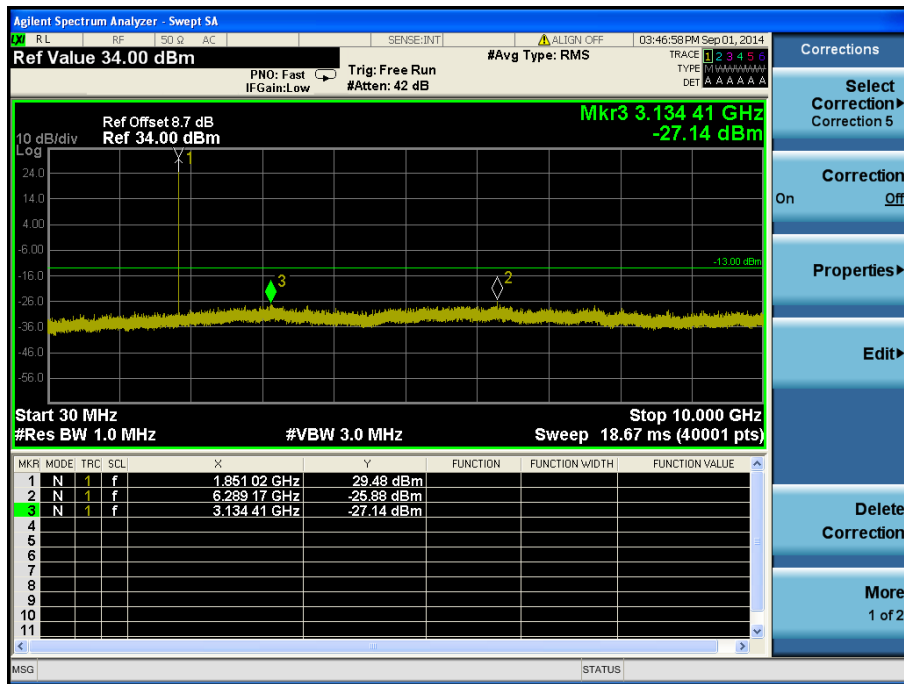

LTE Band 2 / 3 MHz / 16QAM - RB Offset/Size (14/1) – Low Channel

LTE Band 2 / 3 MHz / 16QAM - RB Offset/Size (14/1) – Low Channel

LTE Band 2 / 3 MHz / 16QAM - RB Offset/Size (7/1) – Mid Channel

LTE Band 2 / 3 MHz / 16QAM - RB Offset/Size (7/1) – Mid Channel

LTE Band 2 / 3 MHz / 16QAM - RB Offset/Size (7/8) – High Channel

LTE Band 2 / 3 MHz / 16QAM - RB Offset/Size (7/8) – High Channel

LTE Band 2 / 1.4 MHz / 16QAM - RB Offset/Size (3/1) – Low Channel

LTE Band 2 / 1.4 MHz / 16QAM - RB Offset/Size (3/1) – Low Channel