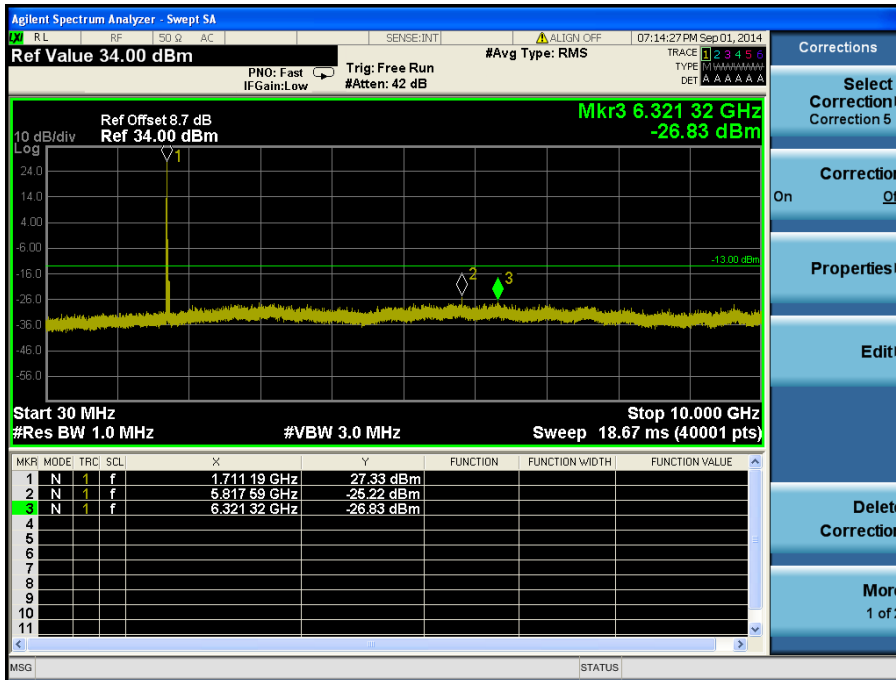

8.4 SPURIOUS AND HARMONICS EMISSIONS (Conducted)

8.4.1 LTE Band 4

LTE Band 4 / 20 MHz / 16QAM - RB Offset/Size (0/1) – Low Channel