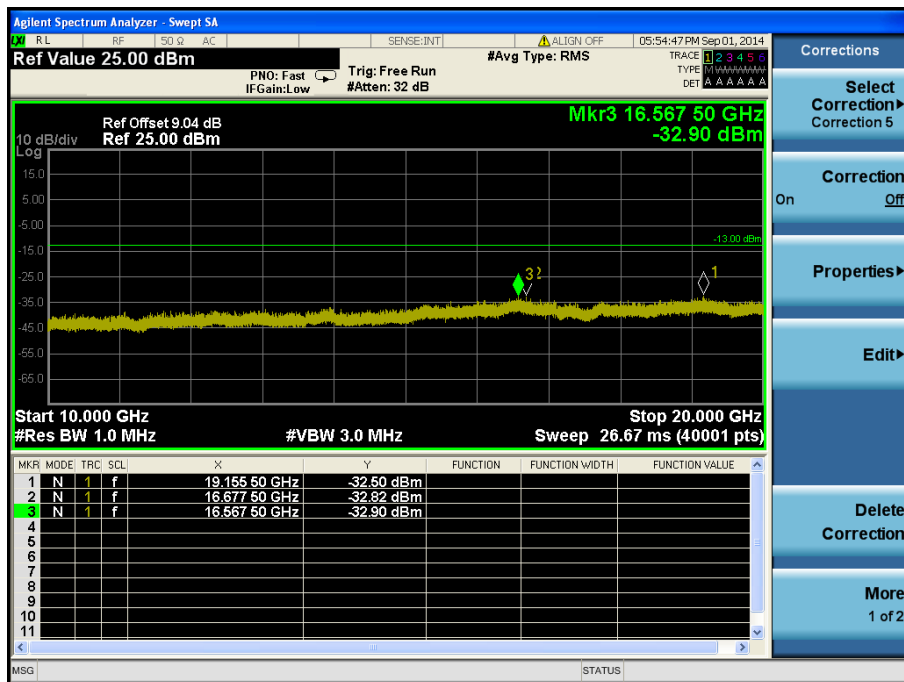

### 8.4 SPURIOUS AND HARMONICS EMISSIONS (Conducted)

#### 8.4.1 LTE Band 4

LTE Band 4 / 20 MHz / 16QAM - RB Offset/Size (0/1) – Low Channel

LTE Band 4 / 20 MHz / 16QAM - RB Offset/Size (0/1) – Low Channel

LTE Band 4 / 20 MHz / QPSK - RB Offset/Size (25/50) – High Channel

LTE Band 4 / 20 MHz / QPSK - RB Offset/Size (25/50) – High Channel

LTE Band 4 / 15 MHz / QPSK - RB Offset/Size (0/75) – Low Channel

LTE Band 4 / 15 MHz / QPSK - RB Offset/Size (0/75) – Low Channel

LTE Band 4 / 15 MHz / QPSK - RB Offset/Size (0/1) – Mid Channel