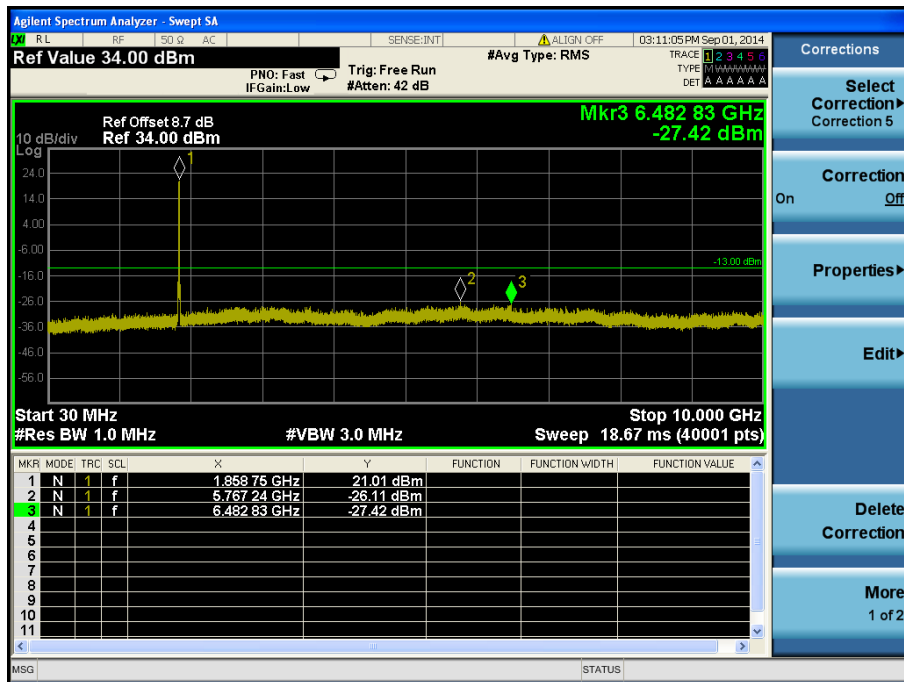

LTE Band 2 / 20 MHz / QPSK - RB Offset/Size (0/1) – High Channel

LTE Band 2 / 20 MHz / QPSK - RB Offset/Size (0/1) – High Channel

LTE Band 2 / 15 MHz / 16QAM - RB Offset/Size (19/36) – Low Channel

LTE Band 2 / 15 MHz / 16QAM - RB Offset/Size (19/36) – Low Channel

LTE Band 2 / 15 MHz / QPSK - RB Offset/Size (19/36) – Mid Channel

LTE Band 2 / 15 MHz / QPSK - RB Offset/Size (19/36) – Mid Channel

LTE Band 2 / 15 MHz / 16QAM - RB Offset/Size (37/1) – High Channel

LTE Band 2 / 15 MHz / 16QAM - RB Offset/Size (37/1) – High Channel

LTE Band 2 / 10 MHz / QPSK - RB Offset/Size (0/50) – Low Channel

LTE Band 2 / 10 MHz / QPSK - RB Offset/Size (0/50) – Low Channel

LTE Band 2 / 10 MHz / QPSK - RB Offset/Size (0/1) – Mid Channel

LTE Band 2 / 10 MHz / QPSK - RB Offset/Size (0/1) – Mid Channel