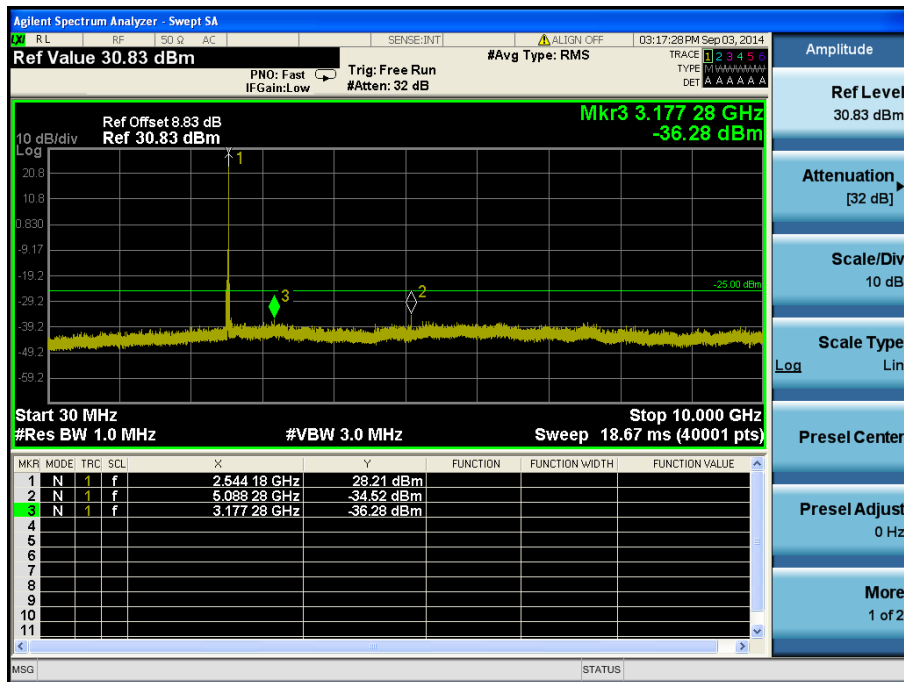

LTE Band 2 / 3 MHz / 16QAM - RB Offset/Size (7/8) – High Channel

LTE Band 2 / 3 MHz / 16QAM - RB Offset/Size (7/8) – High Channel

LTE Band 2 / 1.4 MHz / 16QAM - RB Offset/Size (3/1) – Low Channel

LTE Band 2 / 1.4 MHz / 16QAM - RB Offset/Size (3/1) – Low Channel

LTE Band 2 / 1.4 MHz / QPSK - RB Offset/Size (1/3) – Mid Channel

LTE Band 2 / 1.4 MHz / QPSK - RB Offset/Size (1/3) – Mid Channel

LTE Band 2 / 1.4 MHz / QPSK - RB Offset/Size (3/1) – High Channel

LTE Band 2 / 1.4 MHz / QPSK - RB Offset/Size (3/1) – High Channel

8.4.3 LTE Band 7

LTE Band 7 / 20 MHz / QPSK - RB Offset/Size (25/50) – Low Channel

LTE Band 7 / 20 MHz / QPSK - RB Offset/Size (25/50) – Low Channel

LTE Band 7 / 20 MHz / 16QAM - RB Offset/Size (99/1) – Mid Channel