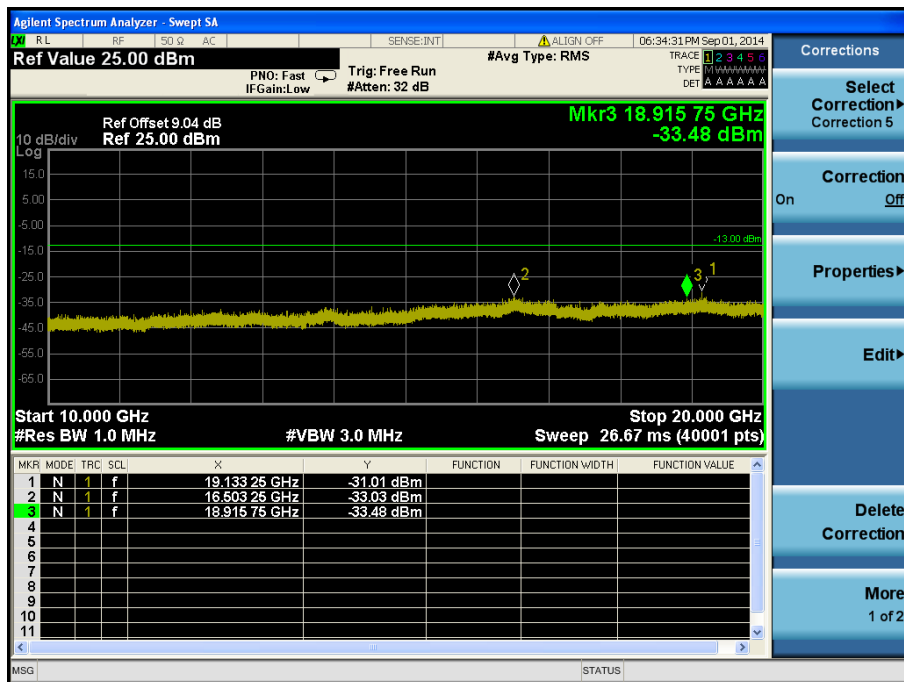

LTE Band 4 / 5 MHz / 16QAM - RB Offset/Size (0/12) – Mid Channel

LTE Band 4 / 5 MHz / 16QAM - RB Offset/Size (0/12) – High Channel

LTE Band 4 / 5 MHz / 16QAM - RB Offset/Size (0/12) – High Channel

LTE Band 4 / 3 MHz / QPSK - RB Offset/Size (3/8) – Low Channel

LTE Band 4 / 3 MHz / QPSK - RB Offset/Size (3/8) – Low Channel

LTE Band 4 / 3 MHz / 16QAM - RB Offset/Size (0/1) – Mid Channel

LTE Band 4 / 3 MHz / 16QAM - RB Offset/Size (0/1) – Mid Channel

LTE Band 4 / 3 MHz / 16QAM - RB Offset/Size (0/8) – High Channel

LTE Band 4 / 3 MHz / 16QAM - RB Offset/Size (0/8) – High Channel

LTE Band 4 / 1.4 MHz / QPSK - RB Offset/Size (3/1) – Low Channel

LTE Band 4 / 1.4 MHz / QPSK - RB Offset/Size (3/1) – Low Channel

LTE Band 4 / 1.4 MHz / QPSK - RB Offset/Size (0/3) – Mid Channel

LTE Band 4 / 1.4 MHz / QPSK - RB Offset/Size (0/3) – Mid Channel

LTE Band 4 / 1.4 MHz / 16QAM - RB Offset/Size (0/6) – High Channel

LTE Band 4 / 1.4 MHz / 16QAM - RB Offset/Size (0/6) – High Channel

8.4.2 LTE Band 2