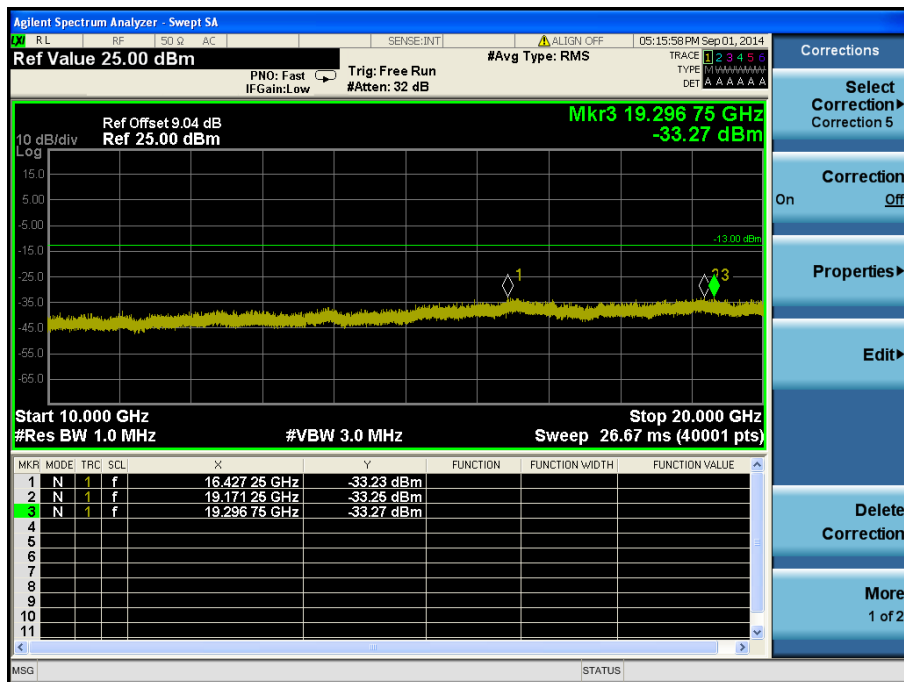

LTE Band 4 / 10 MHz / QPSK - RB Offset/Size (0/50) – High Channel

LTE Band 4 / 5 MHz / QPSK - RB Offset/Size (13/12) – Low Channel

LTE Band 4 / 5 MHz / QPSK - RB Offset/Size (13/12) – Low Channel

LTE Band 4 / 5 MHz / 16QAM - RB Offset/Size (0/12) – Mid Channel

LTE Band 4 / 5 MHz / 16QAM - RB Offset/Size (0/12) – Mid Channel

LTE Band 4 / 5 MHz / 16QAM - RB Offset/Size (0/12) – High Channel

LTE Band 4 / 5 MHz / 16QAM - RB Offset/Size (0/12) – High Channel

LTE Band 4 / 3 MHz / QPSK - RB Offset/Size (3/8) – Low Channel

LTE Band 4 / 3 MHz / QPSK - RB Offset/Size (3/8) – Low Channel

LTE Band 4 / 3 MHz / 16QAM - RB Offset/Size (0/1) – Mid Channel

LTE Band 4 / 3 MHz / 16QAM - RB Offset/Size (0/1) – Mid Channel

LTE Band 4 / 3 MHz / 16QAM - RB Offset/Size (0/8) – High Channel