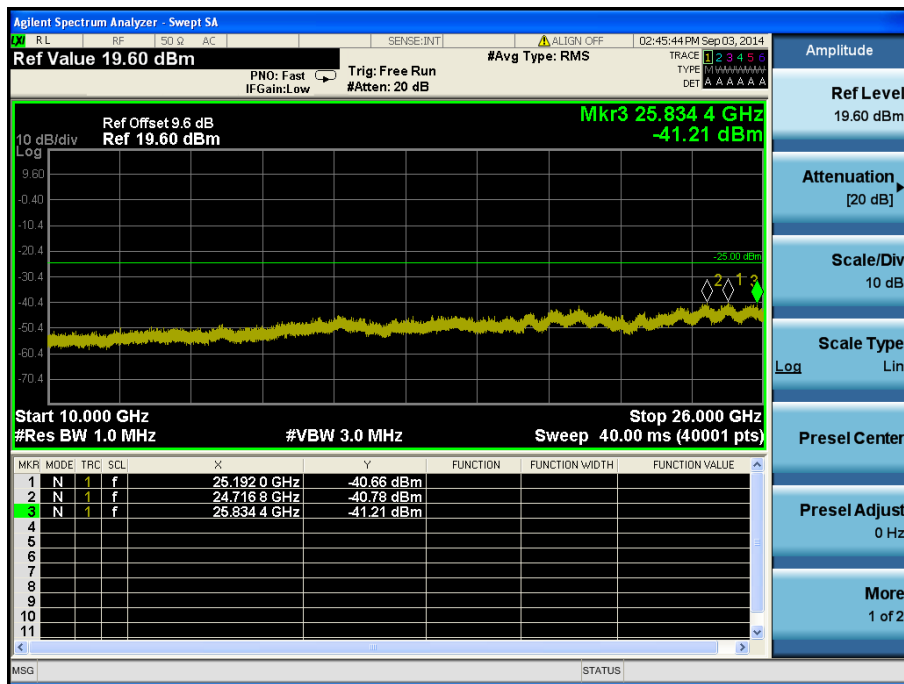

8.4.3 LTE Band 7

LTE Band 7 / 20 MHz / QPSK - RB Offset/Size (25/50) – Low Channel

LTE Band 7 / 20 MHz / QPSK - RB Offset/Size (25/50) – Low Channel

LTE Band 7 / 20 MHz / 16QAM - RB Offset/Size (99/1) – Mid Channel

LTE Band 7 / 20 MHz / 16QAM - RB Offset/Size (99/1) – Mid Channel

LTE Band 7 / 20 MHz / QPSK - RB Offset/Size (99/1) – High Channel

LTE Band 7 / 20 MHz / QPSK - RB Offset/Size (99/1) – High Channel

LTE Band 7 / 15 MHz / QPSK - RB Offset/Size (37/1) – Low Channel

LTE Band 7 / 15 MHz / QPSK - RB Offset/Size (37/1) – Low Channel

LTE Band 7 / 15 MHz / QPSK - RB Offset/Size (0/1) – Mid Channel

LTE Band 7 / 15 MHz / QPSK - RB Offset/Size (0/1) – Mid Channel

LTE Band 7 / 15 MHz / QPSK - RB Offset/Size (74/1) – High Channel