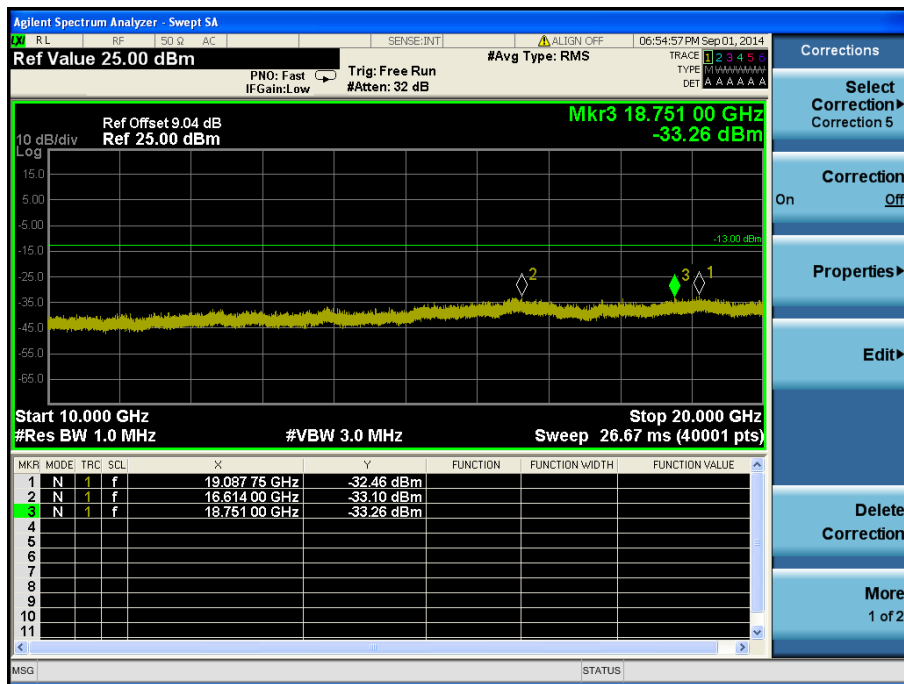

LTE Band 4 / 10 MHz / 16QAM - RB Offset/Size (49/1) – Mid Channel