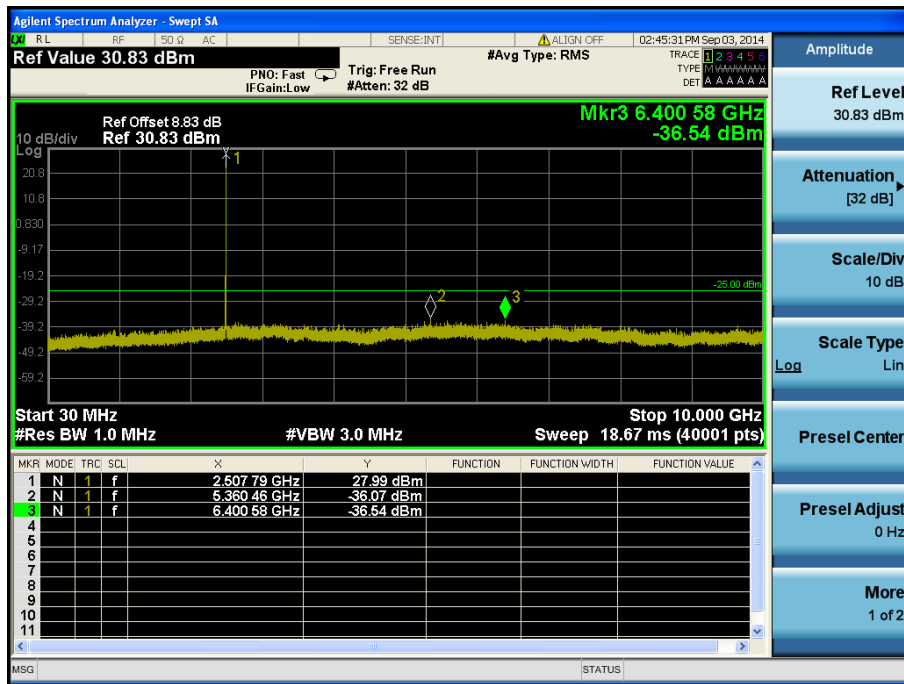

LTE Band 2 / 1.4 MHz / QPSK - RB Offset/Size (1/3) – Mid Channel

LTE Band 2 / 1.4 MHz / QPSK - RB Offset/Size (1/3) – Mid Channel

LTE Band 2 / 1.4 MHz / QPSK - RB Offset/Size (3/1) – High Channel

LTE Band 2 / 1.4 MHz / QPSK - RB Offset/Size (3/1) – High Channel

8.4.3 LTE Band 7

LTE Band 7 / 20 MHz / QPSK - RB Offset/Size (25/50) – Low Channel

LTE Band 7 / 20 MHz / QPSK - RB Offset/Size (25/50) – Low Channel

LTE Band 7 / 20 MHz / 16QAM - RB Offset/Size (99/1) – Mid Channel

LTE Band 7 / 20 MHz / 16QAM - RB Offset/Size (99/1) – Mid Channel

LTE Band 7 / 20 MHz / QPSK - RB Offset/Size (99/1) – High Channel

LTE Band 7 / 20 MHz / QPSK - RB Offset/Size (99/1) – High Channel

LTE Band 7 / 15 MHz / QPSK - RB Offset/Size (37/1) – Low Channel