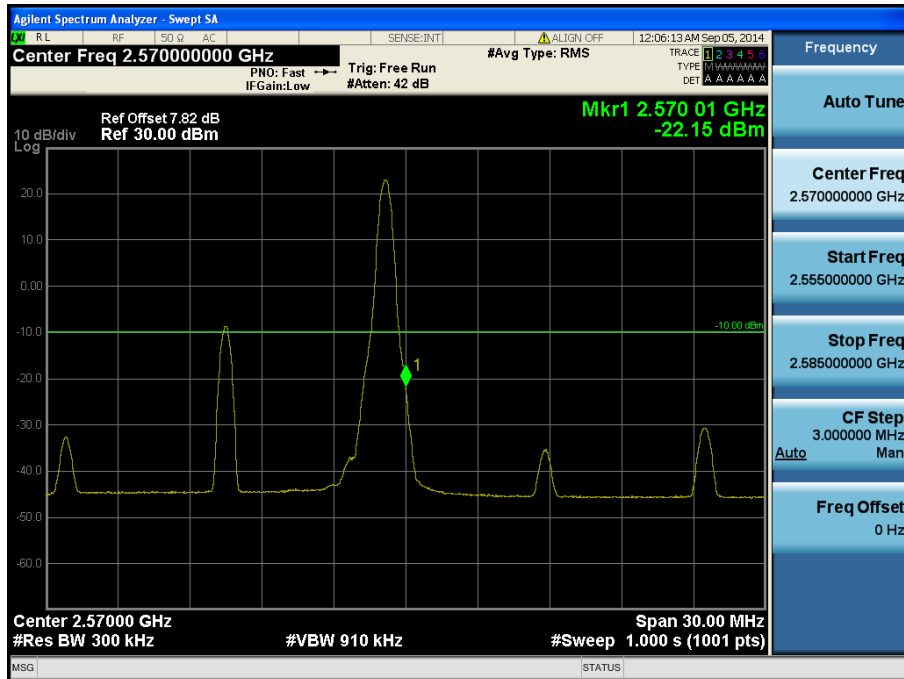

- Upper ACP

LTE Band 7 / 20 MHz / QPSK - RB Offset/Size (0/50)

- Lower Band Edge

LTE Band 7 / 15 MHz / 16QAM - RB Offset/Size (0/1)

- Lower Extended Band Edge

LTE Band 7 / 15 MHz / QPSK - RB Offset/Size (0/36)

- Lower ACP

LTE Band 7 / 15 MHz / QPSK - RB Offset/Size (0/36)

- Mid ACP

LTE Band 7 / 15 MHz / QPSK - RB Offset/Size (39/36)

- Upper Band Edge

LTE Band 7 / 15 MHz / QPSK - RB Offset/Size (74/1)

- Upper Extended Band Edge

LTE Band 7 / 15 MHz / QPSK - RB Offset/Size (74/1)

- Upper ACP

LTE Band 7 / 15 MHz / QPSK - RB Offset/Size (0/36)

- Lower Band Edge

LTE Band 7 / 10 MHz / 16QAM - RB Offset/Size (0/1)

- Lower Extended Band Edge