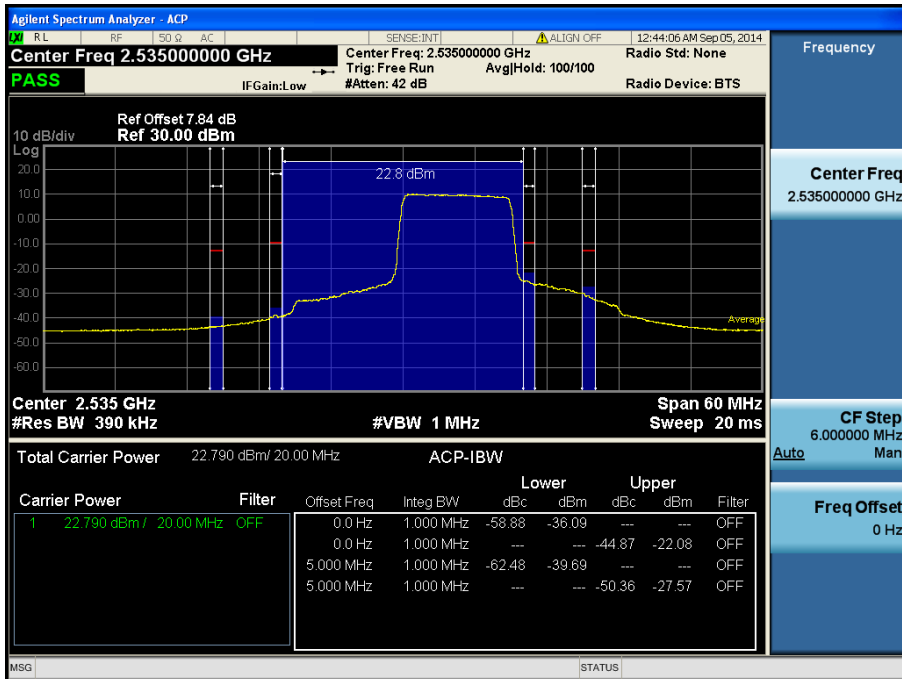

### 8.3.3 LTE Band 7

- Lower Band Edge

LTE Band 7 / 20 MHz / QPSK - RB Offset/Size (0/50)

- Lower Extended Band Edge

LTE Band 7 / 20 MHz / QPSK - RB Offset/Size (0/50)

- Lower ACP

LTE Band 7 / 20 MHz / QPSK - RB Offset/Size (0/50)

- Mid ACP

LTE Band 7 / 20 MHz / QPSK - RB Offset/Size (50/50)

- Upper Band Edge

LTE Band 7 / 20 MHz / 16QAM - RB Offset/Size (99/1)

- Upper Extended Band Edge

LTE Band 7 / 20 MHz / QPSK - RB Offset/Size (50/50)