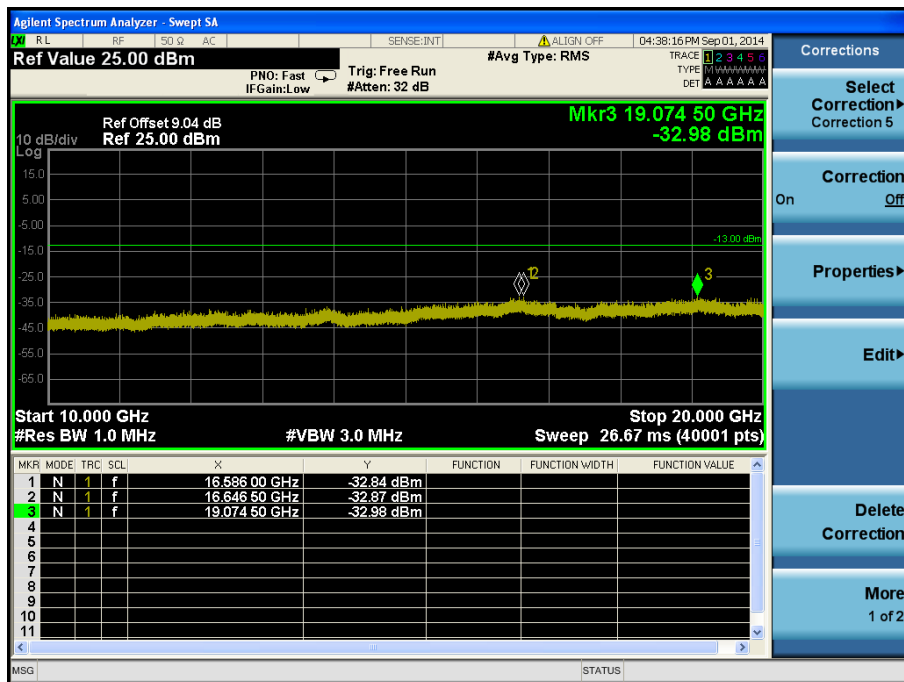

LTE Band 4 / 1.4 MHz / QPSK - RB Offset/Size (0/3) – Mid Channel

LTE Band 4 / 1.4 MHz / 16QAM - RB Offset/Size (0/6) – High Channel

LTE Band 4 / 1.4 MHz / 16QAM - RB Offset/Size (0/6) – High Channel

8.4.2 LTE Band 2

LTE Band 2 / 20 MHz / 16QAM - RB Offset/Size (0/1) – Low Channel

LTE Band 2 / 20 MHz / 16QAM - RB Offset/Size (0/1) – Low Channel

LTE Band 2 / 20 MHz / 16QAM - RB Offset/Size (0/1) – Mid Channel

LTE Band 2 / 20 MHz / 16QAM - RB Offset/Size (0/1) – Mid Channel

LTE Band 2 / 20 MHz / QPSK - RB Offset/Size (0/1) – High Channel

LTE Band 2 / 20 MHz / QPSK - RB Offset/Size (0/1) – High Channel

LTE Band 2 / 15 MHz / 16QAM - RB Offset/Size (19/36) – Low Channel

LTE Band 2 / 15 MHz / 16QAM - RB Offset/Size (19/36) – Low Channel