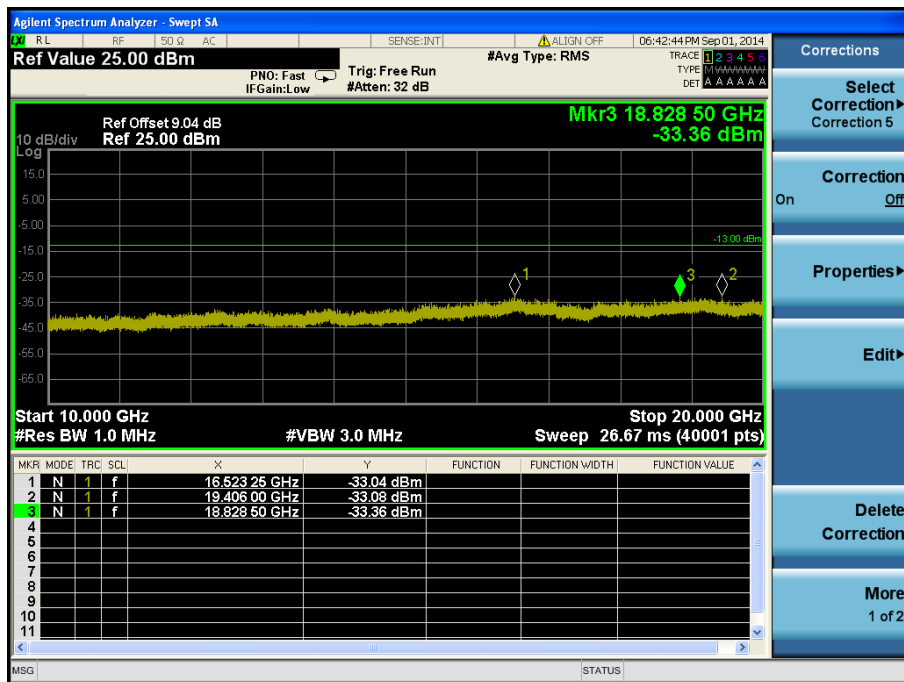

LTE Band 4 / 10 MHz / QPSK - RB Offset/Size (0/50) – High Channel

LTE Band 4 / 5 MHz / QPSK - RB Offset/Size (13/12) – Low Channel

LTE Band 4 / 5 MHz / QPSK - RB Offset/Size (13/12) – Low Channel

LTE Band 4 / 5 MHz / 16QAM - RB Offset/Size (0/12) – Mid Channel

LTE Band 4 / 5 MHz / 16QAM - RB Offset/Size (0/12) – Mid Channel

LTE Band 4 / 5 MHz / 16QAM - RB Offset/Size (0/12) – High Channel

LTE Band 4 / 5 MHz / 16QAM - RB Offset/Size (0/12) – High Channel

LTE Band 4 / 3 MHz / QPSK - RB Offset/Size (3/8) – Low Channel