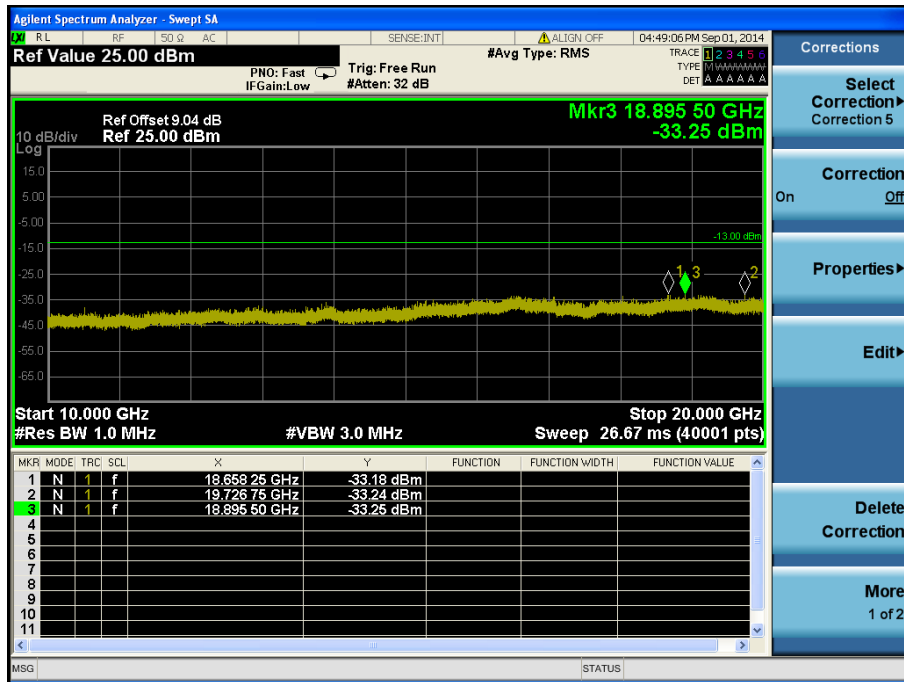

LTE Band 4 / 3 MHz / 16QAM - RB Offset/Size (0/8) – High Channel

LTE Band 4 / 1.4 MHz / QPSK - RB Offset/Size (3/1) – Low Channel

LTE Band 4 / 1.4 MHz / QPSK - RB Offset/Size (3/1) – Low Channel

LTE Band 4 / 1.4 MHz / QPSK - RB Offset/Size (0/3) – Mid Channel

LTE Band 4 / 1.4 MHz / QPSK - RB Offset/Size (0/3) – Mid Channel

LTE Band 4 / 1.4 MHz / 16QAM - RB Offset/Size (0/6) – High Channel

LTE Band 4 / 1.4 MHz / 16QAM - RB Offset/Size (0/6) – High Channel

8.4.2 LTE Band 2

LTE Band 2 / 20 MHz / 16QAM - RB Offset/Size (0/1) – Low Channel

LTE Band 2 / 20 MHz / 16QAM - RB Offset/Size (0/1) – Low Channel

LTE Band 2 / 20 MHz / 16QAM - RB Offset/Size (0/1) – Mid Channel

LTE Band 2 / 20 MHz / 16QAM - RB Offset/Size (0/1) – Mid Channel