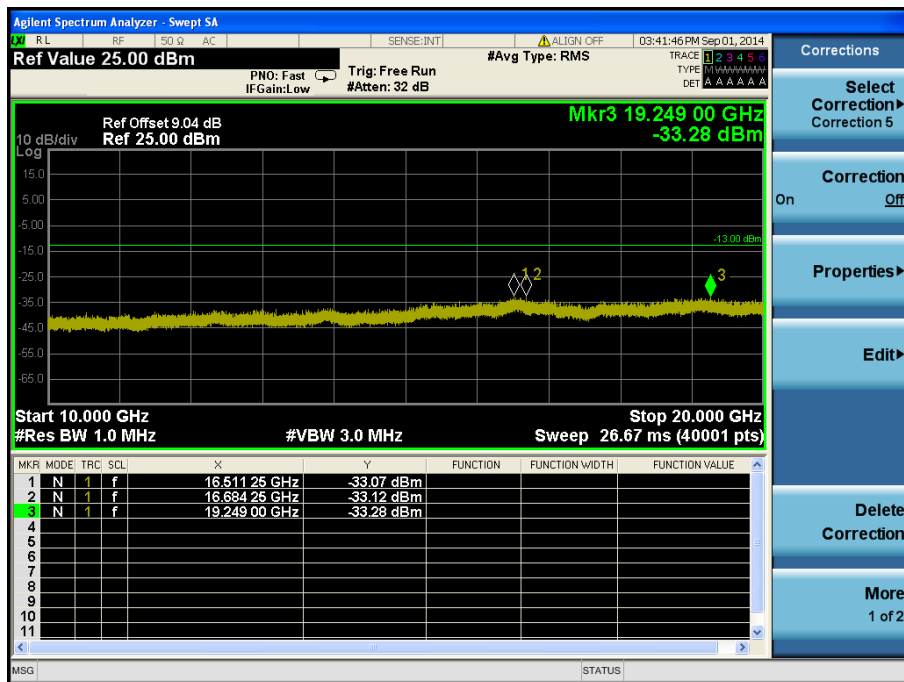

LTE Band 4 / 1.4 MHz / QPSK - RB Offset/Size (0/3) – Mid Channel

LTE Band 4 / 1.4 MHz / 16QAM - RB Offset/Size (0/6) – High Channel

LTE Band 4 / 1.4 MHz / 16QAM - RB Offset/Size (0/6) – High Channel

8.4.2 LTE Band 2

LTE Band 2 / 20 MHz / 16QAM - RB Offset/Size (0/1) – Low Channel

LTE Band 2 / 20 MHz / 16QAM - RB Offset/Size (0/1) – Low Channel

LTE Band 2 / 20 MHz / 16QAM - RB Offset/Size (0/1) – Mid Channel

LTE Band 2 / 20 MHz / 16QAM - RB Offset/Size (0/1) – Mid Channel

LTE Band 2 / 20 MHz / QPSK - RB Offset/Size (0/1) – High Channel

LTE Band 2 / 20 MHz / QPSK - RB Offset/Size (0/1) – High Channel

LTE Band 2 / 15 MHz / 16QAM - RB Offset/Size (19/36) – Low Channel

LTE Band 2 / 15 MHz / 16QAM - RB Offset/Size (19/36) – Low Channel