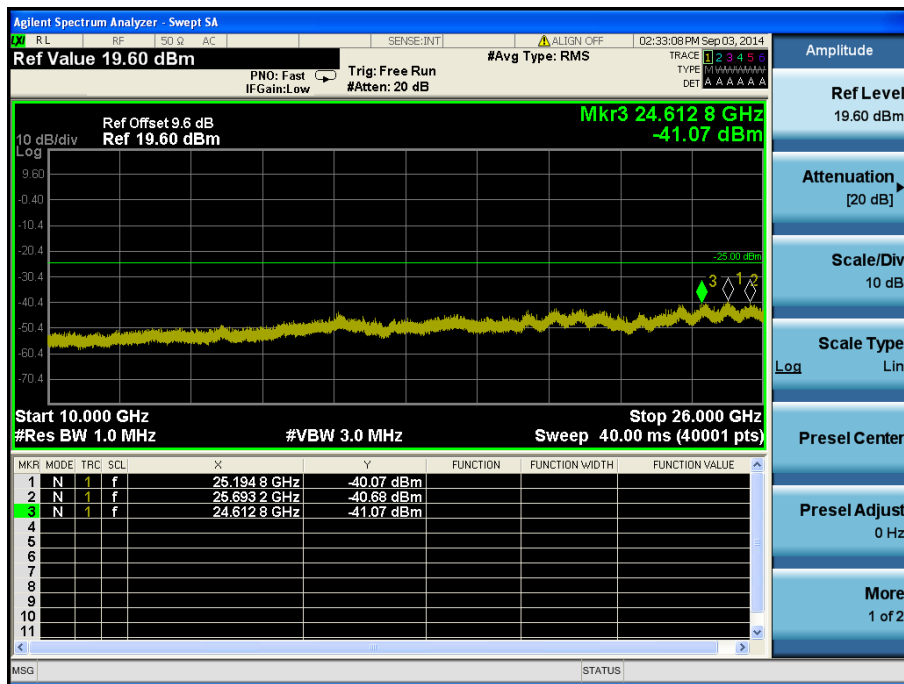

LTE Band 7 / 15 MHz / QPSK - RB Offset/Size (74/1) – High Channel

LTE Band 7 / 10 MHz / QPSK - RB Offset/Size (49/1) – Low Channel

LTE Band 7 / 10 MHz / QPSK - RB Offset/Size (49/1) – Low Channel

LTE Band 7 / 10 MHz / QPSK - RB Offset/Size (49/1) – Mid Channel

LTE Band 7 / 10 MHz / QPSK - RB Offset/Size (49/1) – Mid Channel

LTE Band 7 / 10 MHz / 16QAM - RB Offset/Size (25/1) – High Channel

LTE Band 7 / 10 MHz / 16QAM - RB Offset/Size (25/1) – High Channel

LTE Band 7 / 5 MHz / QPSK - RB Offset/Size (0/1) – Low Channel

LTE Band 7 / 5 MHz / QPSK - RB Offset/Size (0/1) – Low Channel

LTE Band 7 / 5 MHz / QPSK - RB Offset/Size (24/1) – Mid Channel

LTE Band 7 / 5 MHz / QPSK - RB Offset/Size (24/1) – Mid Channel

LTE Band 7 / 5 MHz / QPSK - RB Offset/Size (12/1) – High Channel

LTE Band 7 / 5 MHz / QPSK - RB Offset/Size (12/1) – High Channel