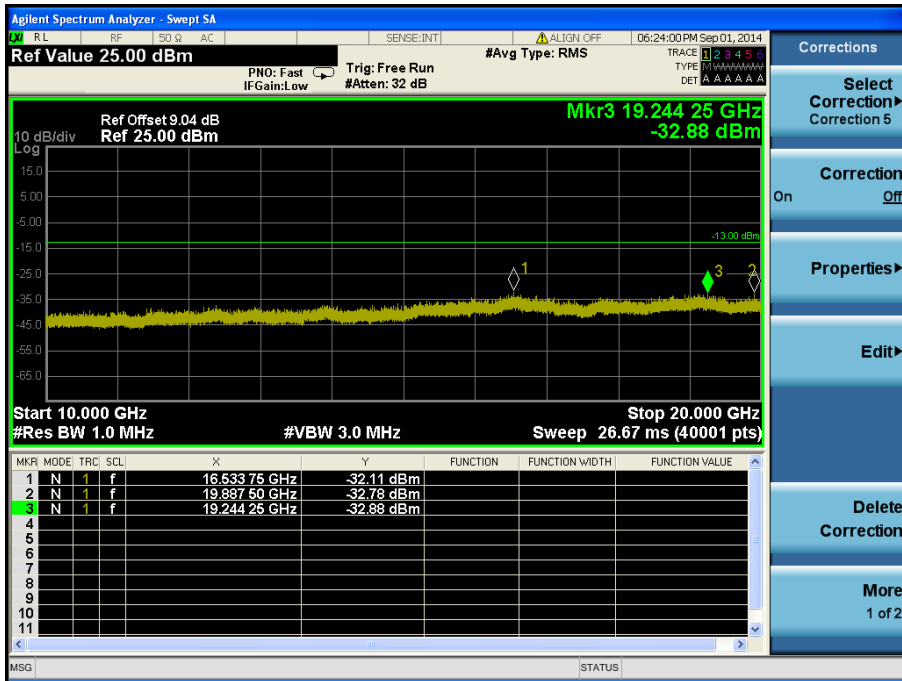

LTE Band 4 / 3 MHz / QPSK - RB Offset/Size (3/8) – Low Channel

LTE Band 4 / 3 MHz / 16QAM - RB Offset/Size (0/1) – Mid Channel

LTE Band 4 / 3 MHz / 16QAM - RB Offset/Size (0/1) – Mid Channel

LTE Band 4 / 3 MHz / 16QAM - RB Offset/Size (0/8) – High Channel

LTE Band 4 / 3 MHz / 16QAM - RB Offset/Size (0/8) – High Channel

LTE Band 4 / 1.4 MHz / QPSK - RB Offset/Size (3/1) – Low Channel

LTE Band 4 / 1.4 MHz / QPSK - RB Offset/Size (3/1) – Low Channel

LTE Band 4 / 1.4 MHz / QPSK - RB Offset/Size (0/3) – Mid Channel

LTE Band 4 / 1.4 MHz / QPSK - RB Offset/Size (0/3) – Mid Channel

LTE Band 4 / 1.4 MHz / 16QAM - RB Offset/Size (0/6) – High Channel

LTE Band 4 / 1.4 MHz / 16QAM - RB Offset/Size (0/6) – High Channel

8.4.2 LTE Band 2