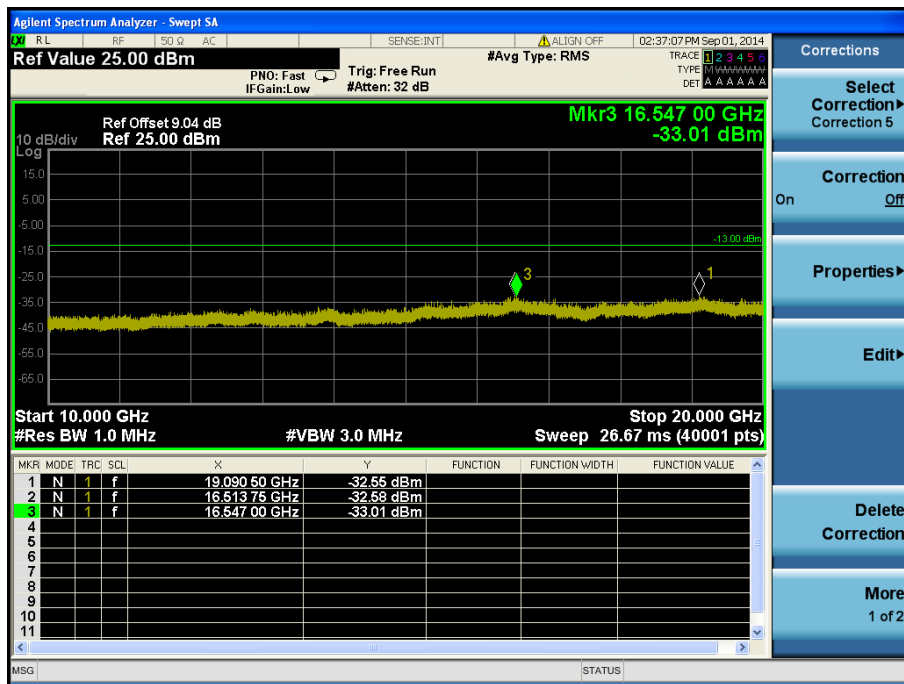

LTE Band 2 / 3 MHz / 16QAM - RB Offset/Size (7/8) – High Channel

LTE Band 2 / 3 MHz / 16QAM - RB Offset/Size (7/8) – High Channel

LTE Band 2 / 1.4 MHz / 16QAM - RB Offset/Size (3/1) – Low Channel

LTE Band 2 / 1.4 MHz / 16QAM - RB Offset/Size (3/1) – Low Channel

LTE Band 2 / 1.4 MHz / QPSK - RB Offset/Size (1/3) – Mid Channel

LTE Band 2 / 1.4 MHz / QPSK - RB Offset/Size (1/3) – Mid Channel

LTE Band 2 / 1.4 MHz / QPSK - RB Offset/Size (3/1) – High Channel

LTE Band 2 / 1.4 MHz / QPSK - RB Offset/Size (3/1) – High Channel