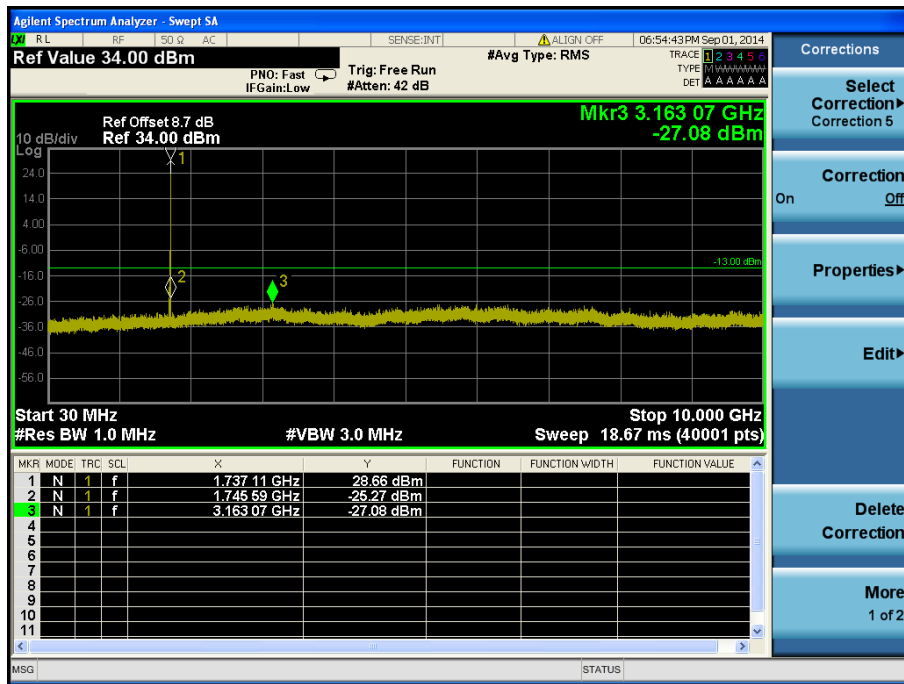

LTE Band 4 / 20 MHz / QPSK - RB Offset/Size (25/50) – High Channel

LTE Band 4 / 15 MHz / QPSK - RB Offset/Size (0/75) – Low Channel

LTE Band 4 / 15 MHz / QPSK - RB Offset/Size (0/75) – Low Channel

LTE Band 4 / 15 MHz / QPSK - RB Offset/Size (0/1) – Mid Channel

LTE Band 4 / 15 MHz / QPSK - RB Offset/Size (0/1) – Mid Channel

LTE Band 4 / 15 MHz / 16QAM - RB Offset/Size (0/75) – High Channel

LTE Band 4 / 15 MHz / 16QAM - RB Offset/Size (0/75) – High Channel

LTE Band 4 / 10 MHz / QPSK - RB Offset/Size (25/1) – Low Channel

LTE Band 4 / 10 MHz / QPSK - RB Offset/Size (25/1) – Low Channel

LTE Band 4 / 10 MHz / 16QAM - RB Offset/Size (49/1) – Mid Channel

LTE Band 4 / 10 MHz / 16QAM - RB Offset/Size (49/1) – Mid Channel

LTE Band 4 / 10 MHz / QPSK - RB Offset/Size (0/50) – High Channel