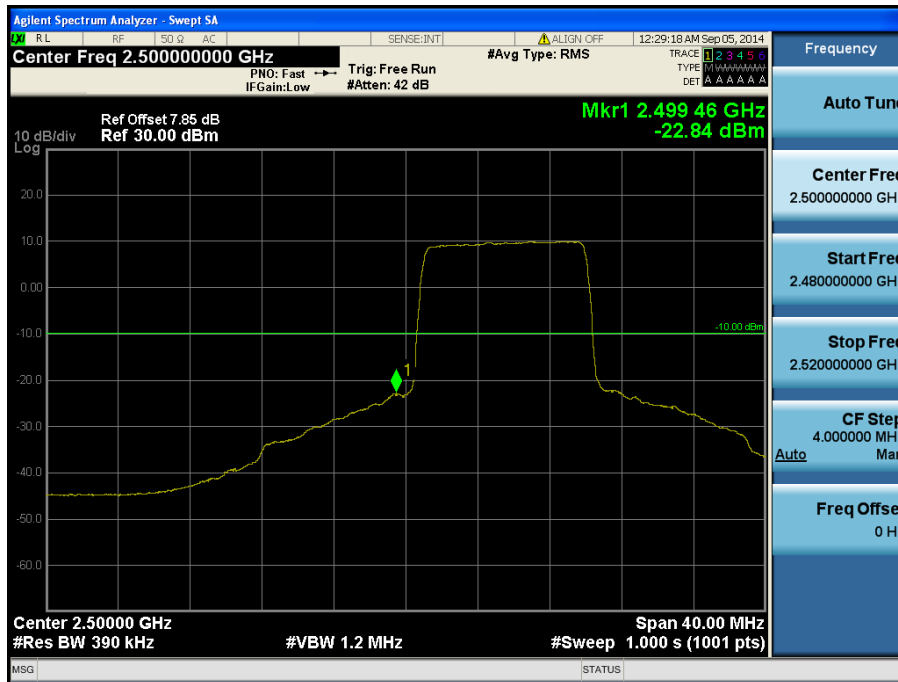

### 8.3.3 LTE Band 7

- Lower Band Edge

LTE Band 7 / 20 MHz / QPSK - RB Offset/Size (0/50)

- Lower Extended Band Edge

LTE Band 7 / 20 MHz / QPSK - RB Offset/Size (0/50)

- Lower ACP

LTE Band 7 / 20 MHz / QPSK - RB Offset/Size (0/50)

- Mid ACP

LTE Band 7 / 20 MHz / QPSK - RB Offset/Size (50/50)

- Upper Band Edge

LTE Band 7 / 20 MHz / 16QAM - RB Offset/Size (99/1)

- Upper Extended Band Edge

LTE Band 7 / 20 MHz / QPSK - RB Offset/Size (50/50)

- Upper ACP

LTE Band 7 / 20 MHz / QPSK - RB Offset/Size (0/50)

- Lower Band Edge

LTE Band 7 / 15 MHz / 16QAM - RB Offset/Size (0/1)

- Lower Extended Band Edge

LTE Band 7 / 15 MHz / QPSK - RB Offset/Size (0/36)