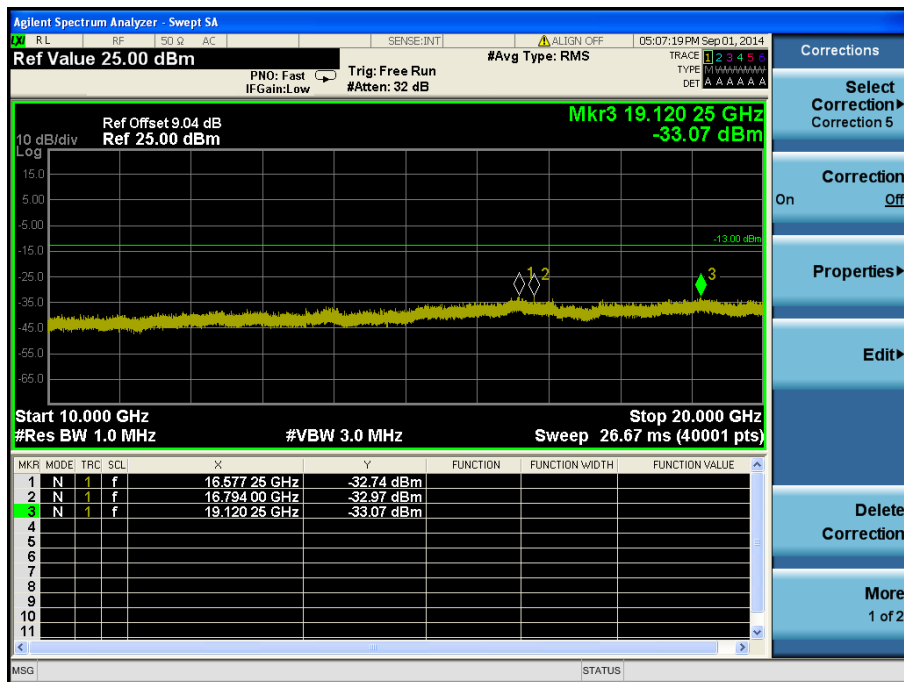

LTE Band 4 / 3 MHz / QPSK - RB Offset/Size (3/8) – Low Channel

LTE Band 4 / 3 MHz / 16QAM - RB Offset/Size (0/1) – Mid Channel

LTE Band 4 / 3 MHz / 16QAM - RB Offset/Size (0/1) – Mid Channel

LTE Band 4 / 3 MHz / 16QAM - RB Offset/Size (0/8) – High Channel

LTE Band 4 / 3 MHz / 16QAM - RB Offset/Size (0/8) – High Channel

LTE Band 4 / 1.4 MHz / QPSK - RB Offset/Size (3/1) – Low Channel

LTE Band 4 / 1.4 MHz / QPSK - RB Offset/Size (3/1) – Low Channel

LTE Band 4 / 1.4 MHz / QPSK - RB Offset/Size (0/3) – Mid Channel

LTE Band 4 / 1.4 MHz / QPSK - RB Offset/Size (0/3) – Mid Channel

LTE Band 4 / 1.4 MHz / 16QAM - RB Offset/Size (0/6) – High Channel

LTE Band 4 / 1.4 MHz / 16QAM - RB Offset/Size (0/6) – High Channel

8.4.2 LTE Band 2