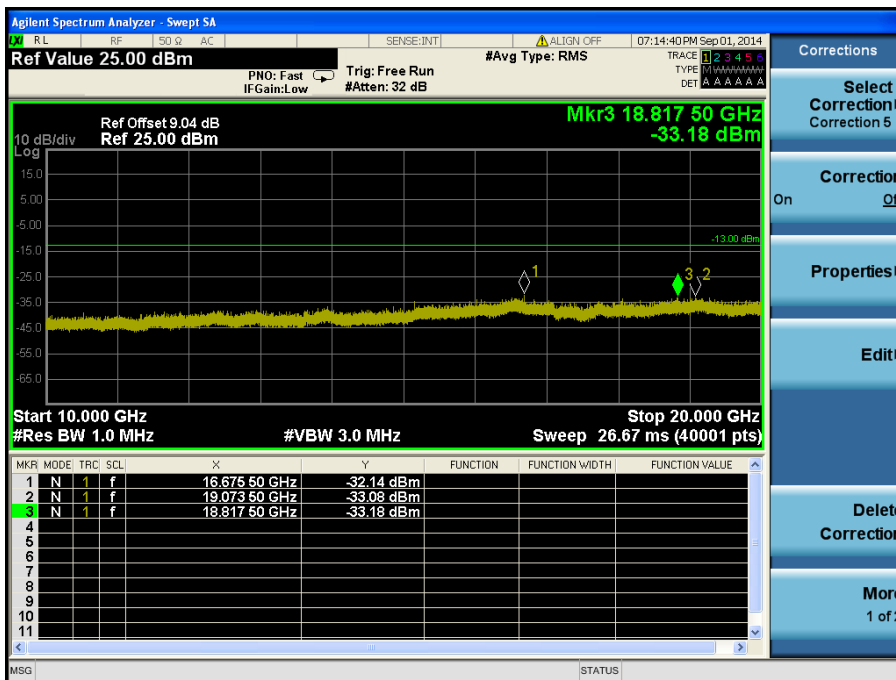

- Lower Extended Band Edge

LTE Band 7 / 5 MHz / QPSK - RB Offset/Size (0/12)

- Lower ACP

LTE Band 7 / 5 MHz / QPSK - RB Offset/Size (13/12)

- Mid ACP

LTE Band 7 / 5 MHz / QPSK - RB Offset/Size (13/12)

- Upper Band Edge

LTE Band 7 / 5 MHz / 16QAM - RB Offset/Size (24/1)

- Upper Extended Band Edge

LTE Band 7 / 5 MHz / QPSK - RB Offset/Size (13/12)

- Upper ACP

LTE Band 7 / 5 MHz / QPSK - RB Offset/Size (0/12)

### 8.4 SPURIOUS AND HARMONICS EMISSIONS (Conducted)

#### 8.4.1 LTE Band 4

LTE Band 4 / 20 MHz / 16QAM - RB Offset/Size (0/1) – Low Channel

LTE Band 4 / 20 MHz / 16QAM - RB Offset/Size (0/1) – Low Channel

LTE Band 4 / 20 MHz / QPSK - RB Offset/Size (25/50) – High Channel