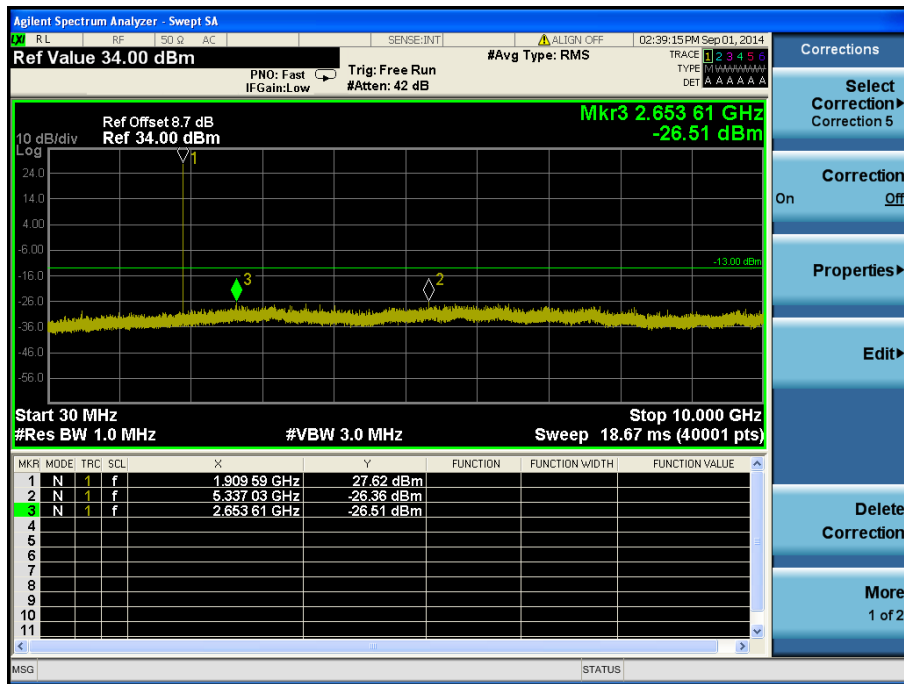

LTE Band 2 / 3 MHz / 16QAM - RB Offset/Size (7/8) – High Channel

LTE Band 2 / 3 MHz / 16QAM - RB Offset/Size (7/8) – High Channel

LTE Band 2 / 1.4 MHz / 16QAM - RB Offset/Size (3/1) – Low Channel

LTE Band 2 / 1.4 MHz / 16QAM - RB Offset/Size (3/1) – Low Channel

LTE Band 2 / 1.4 MHz / QPSK - RB Offset/Size (1/3) – Mid Channel

LTE Band 2 / 1.4 MHz / QPSK - RB Offset/Size (1/3) – Mid Channel

LTE Band 2 / 1.4 MHz / QPSK - RB Offset/Size (3/1) – High Channel

LTE Band 2 / 1.4 MHz / QPSK - RB Offset/Size (3/1) – High Channel