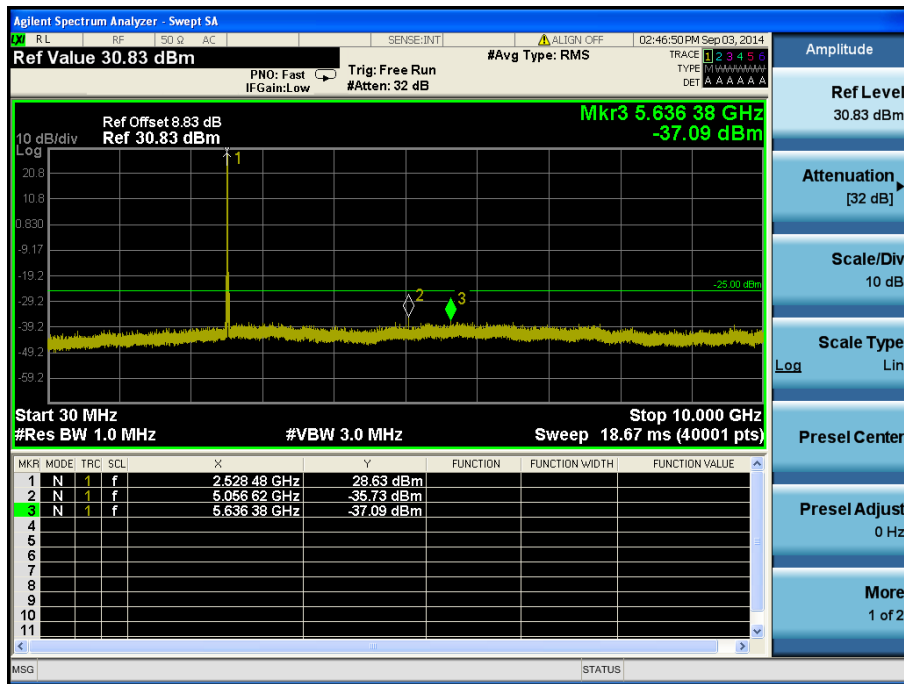

8.4.3 LTE Band 7

LTE Band 7 / 20 MHz / QPSK - RB Offset/Size (25/50) – Low Channel

LTE Band 7 / 20 MHz / QPSK - RB Offset/Size (25/50) – Low Channel

LTE Band 7 / 20 MHz / 16QAM - RB Offset/Size (99/1) – Mid Channel

LTE Band 7 / 20 MHz / 16QAM - RB Offset/Size (99/1) – Mid Channel

LTE Band 7 / 20 MHz / QPSK - RB Offset/Size (99/1) – High Channel

LTE Band 7 / 20 MHz / QPSK - RB Offset/Size (99/1) – High Channel

LTE Band 7 / 15 MHz / QPSK - RB Offset/Size (37/1) – Low Channel

LTE Band 7 / 15 MHz / QPSK - RB Offset/Size (37/1) – Low Channel

LTE Band 7 / 15 MHz / QPSK - RB Offset/Size (0/1) – Mid Channel

LTE Band 7 / 15 MHz / QPSK - RB Offset/Size (0/1) – Mid Channel

LTE Band 7 / 15 MHz / QPSK - RB Offset/Size (74/1) – High Channel