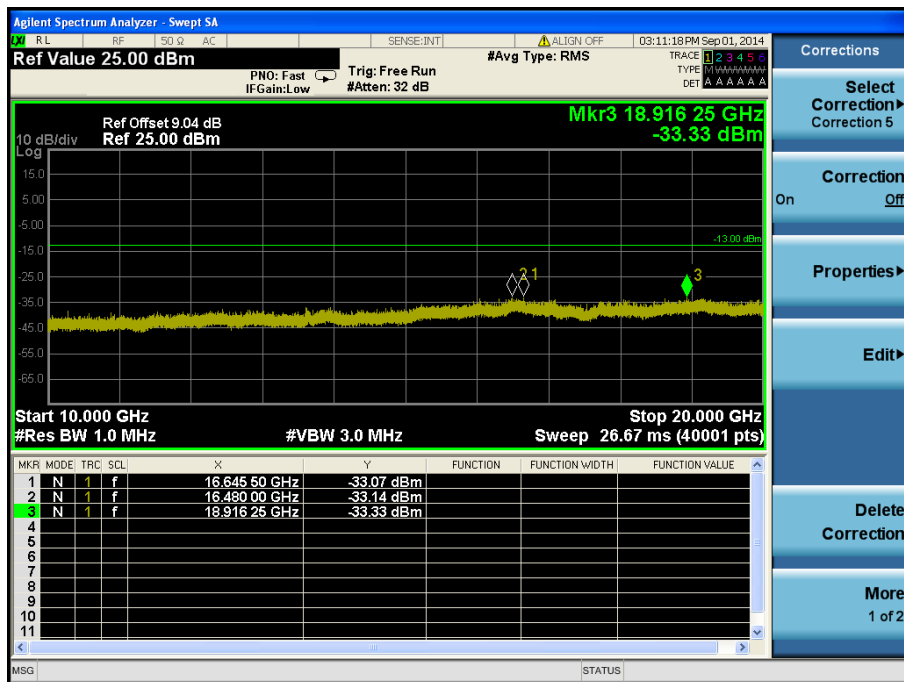

LTE Band 2 / 20 MHz / QPSK - RB Offset/Size (0/1) – High Channel

LTE Band 2 / 20 MHz / QPSK - RB Offset/Size (0/1) – High Channel

LTE Band 2 / 15 MHz / 16QAM - RB Offset/Size (19/36) – Low Channel

LTE Band 2 / 15 MHz / 16QAM - RB Offset/Size (19/36) – Low Channel

LTE Band 2 / 15 MHz / QPSK - RB Offset/Size (19/36) – Mid Channel

LTE Band 2 / 15 MHz / QPSK - RB Offset/Size (19/36) – Mid Channel

LTE Band 2 / 15 MHz / 16QAM - RB Offset/Size (37/1) – High Channel

LTE Band 2 / 15 MHz / 16QAM - RB Offset/Size (37/1) – High Channel

LTE Band 2 / 10 MHz / QPSK - RB Offset/Size (0/50) – Low Channel

LTE Band 2 / 10 MHz / QPSK - RB Offset/Size (0/50) – Low Channel

LTE Band 2 / 10 MHz / QPSK - RB Offset/Size (0/1) – Mid Channel

LTE Band 2 / 10 MHz / QPSK - RB Offset/Size (0/1) – Mid Channel