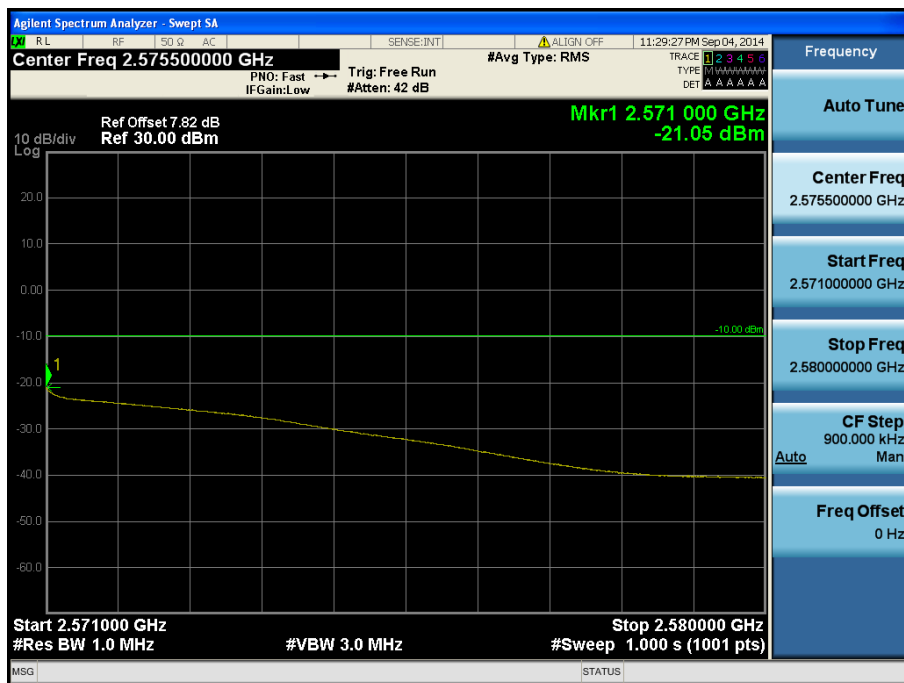

LTE Band 7 / 15 MHz / QPSK - RB Offset/Size (74/1)

- Upper ACP

LTE Band 7 / 15 MHz / QPSK - RB Offset/Size (0/36)

- Lower Band Edge

LTE Band 7 / 10 MHz / 16QAM - RB Offset/Size (0/1)

- Lower Extended Band Edge

LTE Band 7 / 10 MHz / QPSK - RB Offset/Size (0/25)

- Lower ACP

LTE Band 7 / 10 MHz / QPSK - RB Offset/Size (25/25)

- Mid ACP

LTE Band 7 / 10 MHz / QPSK - RB Offset/Size (25/25)

- Upper Band Edge

LTE Band 7 / 10 MHz / 16QAM - RB Offset/Size (49/1)

- Upper Extended Band Edge

LTE Band 7 / 10 MHz / QPSK - RB Offset/Size (25/25)

- Upper ACP

LTE Band 7 / 10 MHz / QPSK - RB Offset/Size (0/25)

- Lower Band Edge

LTE Band 7 / 5 MHz / 16QAM - RB Offset/Size (0/1)

- Lower Extended Band Edge

LTE Band 7 / 5 MHz / QPSK - RB Offset/Size (0/12)

- Lower ACP

LTE Band 7 / 5 MHz / QPSK - RB Offset/Size (13/12)

- Mid ACP

LTE Band 7 / 5 MHz / QPSK - RB Offset/Size (13/12)

- Upper Band Edge