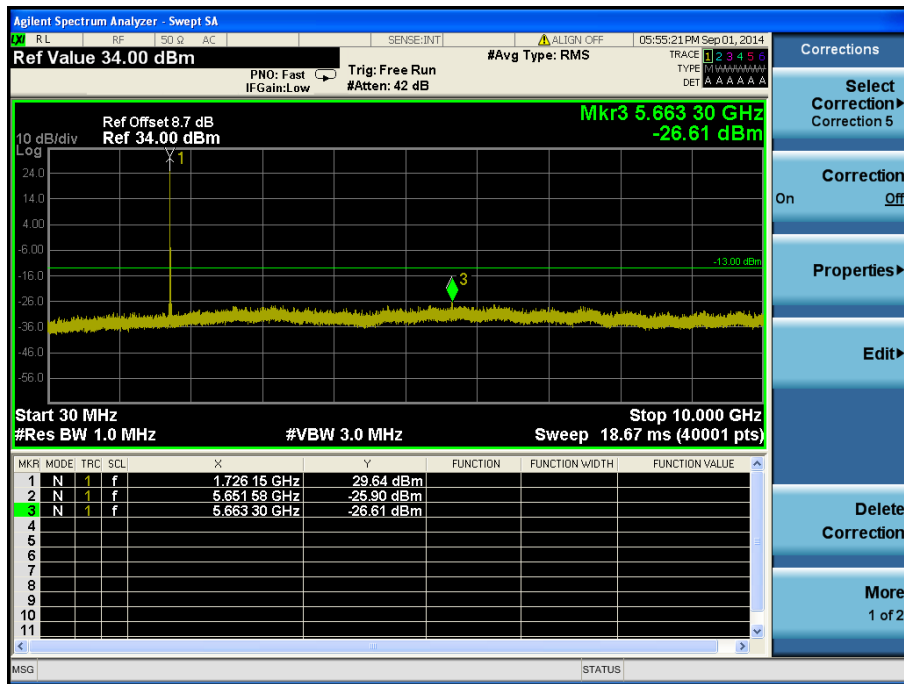

#### 8.4.1 LTE Band 4

LTE Band 4 / 20 MHz / 16QAM - RB Offset/Size (0/1) – Low Channel

LTE Band 4 / 20 MHz / 16QAM - RB Offset/Size (0/1) – Low Channel

LTE Band 4 / 20 MHz / QPSK - RB Offset/Size (25/50) – High Channel

LTE Band 4 / 20 MHz / QPSK - RB Offset/Size (25/50) – High Channel

LTE Band 4 / 15 MHz / QPSK - RB Offset/Size (0/75) – Low Channel

LTE Band 4 / 15 MHz / QPSK - RB Offset/Size (0/75) – Low Channel

LTE Band 4 / 15 MHz / QPSK - RB Offset/Size (0/1) – Mid Channel

LTE Band 4 / 15 MHz / QPSK - RB Offset/Size (0/1) – Mid Channel

LTE Band 4 / 15 MHz / 16QAM - RB Offset/Size (0/75) – High Channel

LTE Band 4 / 15 MHz / 16QAM - RB Offset/Size (0/75) – High Channel

LTE Band 4 / 10 MHz / QPSK - RB Offset/Size (25/1) – Low Channel