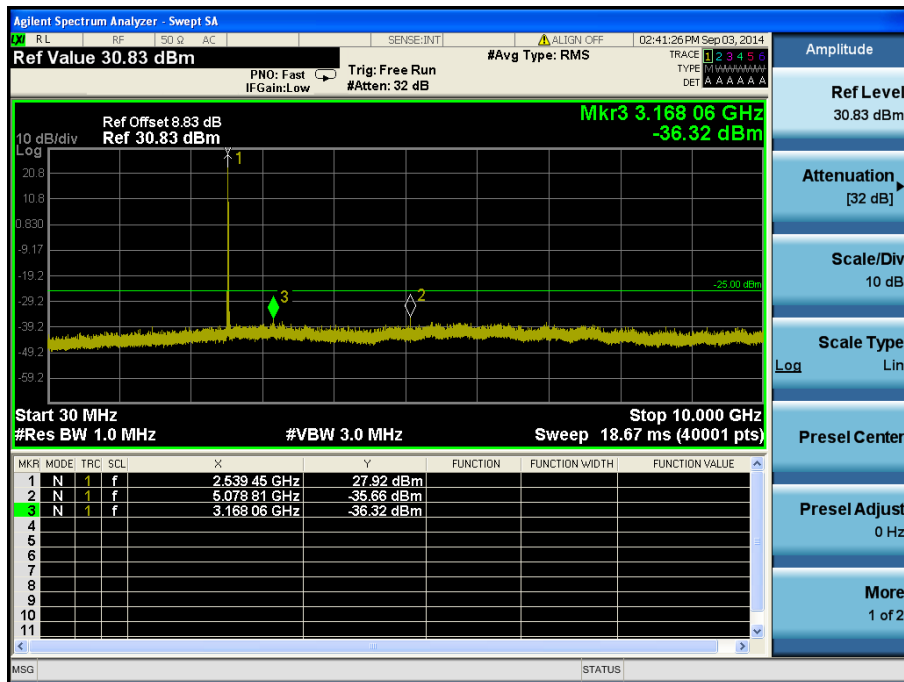

LTE Band 7 / 15 MHz / QPSK - RB Offset/Size (37/1) – Low Channel

LTE Band 7 / 15 MHz / QPSK - RB Offset/Size (0/1) – Mid Channel

LTE Band 7 / 15 MHz / QPSK - RB Offset/Size (0/1) – Mid Channel

LTE Band 7 / 15 MHz / QPSK - RB Offset/Size (74/1) – High Channel

LTE Band 7 / 15 MHz / QPSK - RB Offset/Size (74/1) – High Channel

LTE Band 7 / 10 MHz / QPSK - RB Offset/Size (49/1) – Low Channel

LTE Band 7 / 10 MHz / QPSK - RB Offset/Size (49/1) – Low Channel

LTE Band 7 / 10 MHz / QPSK - RB Offset/Size (49/1) – Mid Channel

LTE Band 7 / 10 MHz / QPSK - RB Offset/Size (49/1) – Mid Channel

LTE Band 7 / 10 MHz / 16QAM - RB Offset/Size (25/1) – High Channel

LTE Band 7 / 10 MHz / 16QAM - RB Offset/Size (25/1) – High Channel

LTE Band 7 / 5 MHz / QPSK - RB Offset/Size (0/1) – Low Channel