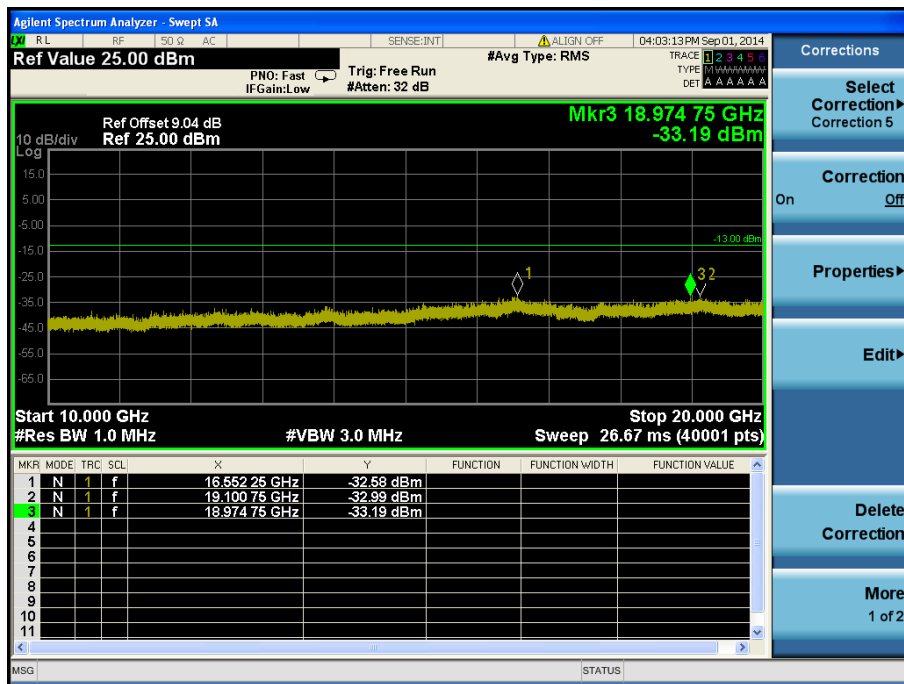

LTE Band 2 / 3 MHz / 16QAM - RB Offset/Size (7/1) – Mid Channel