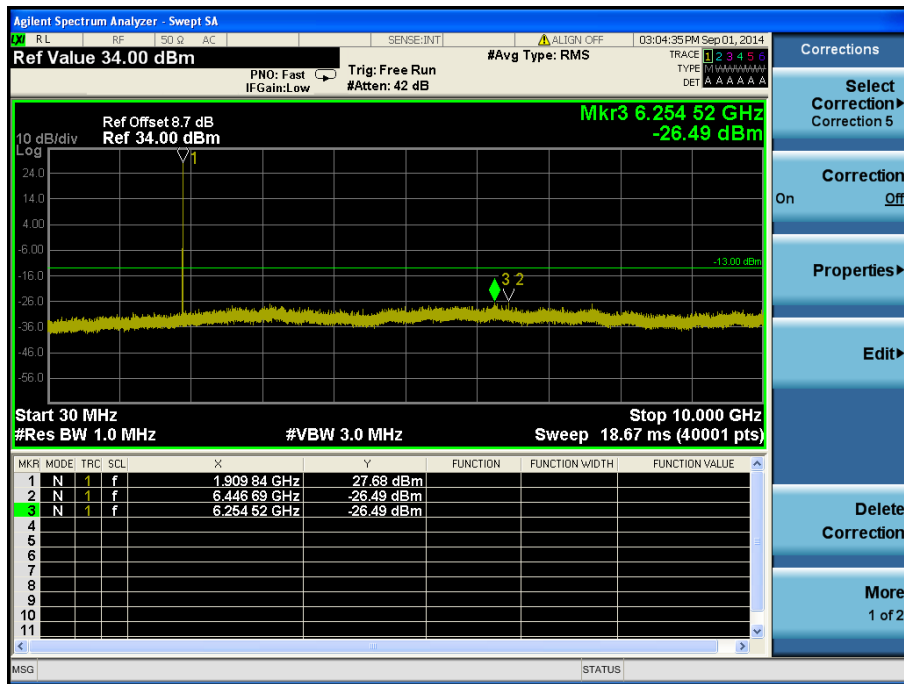

LTE Band 2 / 10 MHz / QPSK - RB Offset/Size (0/50) – Low Channel

LTE Band 2 / 10 MHz / QPSK - RB Offset/Size (0/50) – Low Channel

LTE Band 2 / 10 MHz / QPSK - RB Offset/Size (0/1) – Mid Channel

LTE Band 2 / 10 MHz / QPSK - RB Offset/Size (0/1) – Mid Channel

LTE Band 2 / 10 MHz / QPSK - RB Offset/Size (0/25) – High Channel

LTE Band 2 / 10 MHz / QPSK - RB Offset/Size (0/25) – High Channel

LTE Band 2 / 5 MHz / 16QAM - RB Offset/Size (0/1) – Low Channel

LTE Band 2 / 5 MHz / 16QAM - RB Offset/Size (0/1) – Low Channel

LTE Band 2 / 5 MHz / QPSK - RB Offset/Size (12/1) – Mid Channel

LTE Band 2 / 5 MHz / QPSK - RB Offset/Size (12/1) – Mid Channel

LTE Band 2 / 5 MHz / QPSK - RB Offset/Size (24/1) – High Channel

LTE Band 2 / 5 MHz / QPSK - RB Offset/Size (24/1) – High Channel