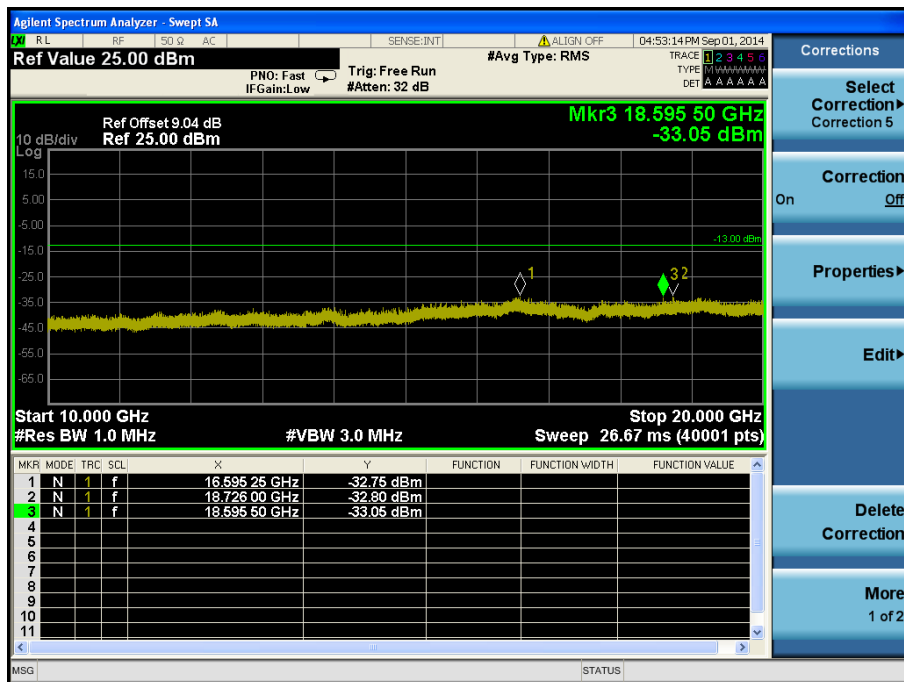

LTE Band 4 / 1.4 MHz / QPSK - RB Offset/Size (0/3) – Mid Channel

LTE Band 4 / 1.4 MHz / 16QAM - RB Offset/Size (0/6) – High Channel

LTE Band 4 / 1.4 MHz / 16QAM - RB Offset/Size (0/6) – High Channel

8.4.2 LTE Band 2

LTE Band 2 / 20 MHz / 16QAM - RB Offset/Size (0/1) – Low Channel

LTE Band 2 / 20 MHz / 16QAM - RB Offset/Size (0/1) – Low Channel

LTE Band 2 / 20 MHz / 16QAM - RB Offset/Size (0/1) – Mid Channel

LTE Band 2 / 20 MHz / 16QAM - RB Offset/Size (0/1) – Mid Channel

LTE Band 2 / 20 MHz / QPSK - RB Offset/Size (0/1) – High Channel

LTE Band 2 / 20 MHz / QPSK - RB Offset/Size (0/1) – High Channel

LTE Band 2 / 15 MHz / 16QAM - RB Offset/Size (19/36) – Low Channel

LTE Band 2 / 15 MHz / 16QAM - RB Offset/Size (19/36) – Low Channel