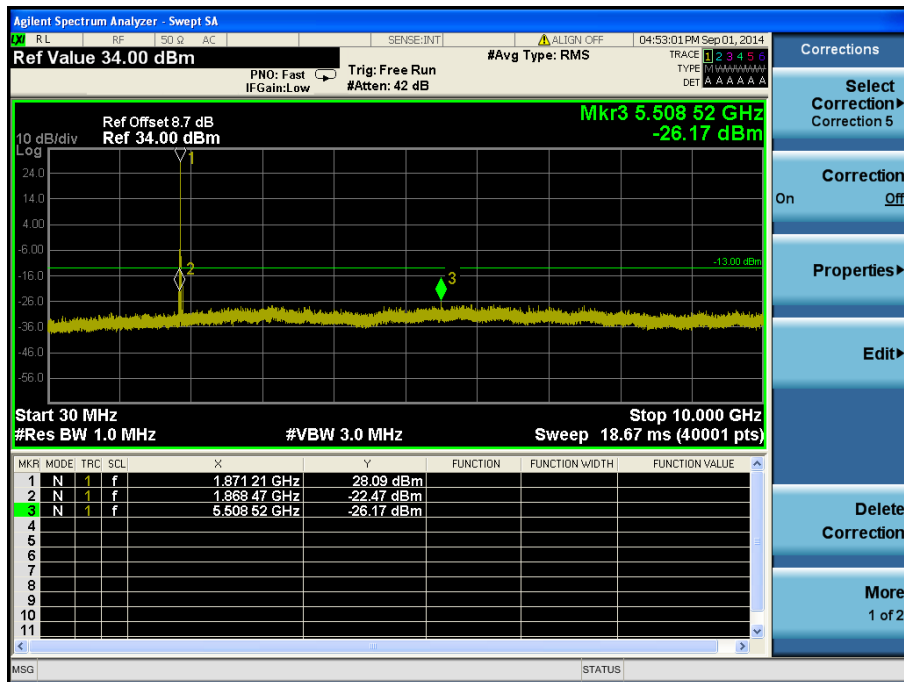

LTE Band 4 / 3 MHz / 16QAM - RB Offset/Size (0/8) – High Channel

LTE Band 4 / 1.4 MHz / QPSK - RB Offset/Size (3/1) – Low Channel

LTE Band 4 / 1.4 MHz / QPSK - RB Offset/Size (3/1) – Low Channel

LTE Band 4 / 1.4 MHz / QPSK - RB Offset/Size (0/3) – Mid Channel

LTE Band 4 / 1.4 MHz / QPSK - RB Offset/Size (0/3) – Mid Channel

LTE Band 4 / 1.4 MHz / 16QAM - RB Offset/Size (0/6) – High Channel

LTE Band 4 / 1.4 MHz / 16QAM - RB Offset/Size (0/6) – High Channel

8.4.2 LTE Band 2

LTE Band 2 / 20 MHz / 16QAM - RB Offset/Size (0/1) – Low Channel

LTE Band 2 / 20 MHz / 16QAM - RB Offset/Size (0/1) – Low Channel

LTE Band 2 / 20 MHz / 16QAM - RB Offset/Size (0/1) – Mid Channel

LTE Band 2 / 20 MHz / 16QAM - RB Offset/Size (0/1) – Mid Channel