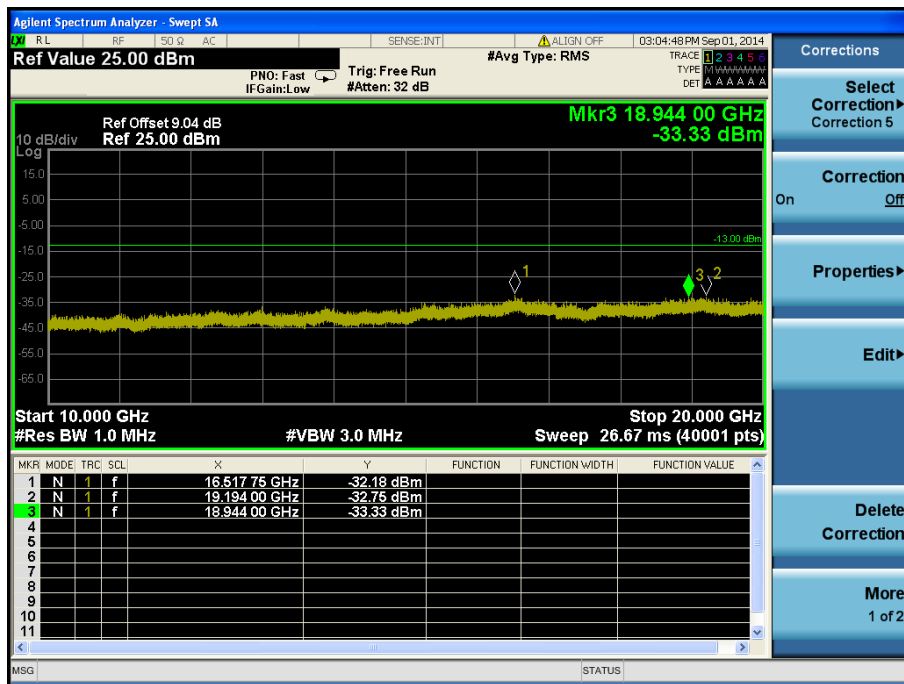

LTE Band 2 / 10 MHz / QPSK - RB Offset/Size (0/50) – Low Channel

LTE Band 2 / 10 MHz / QPSK - RB Offset/Size (0/50) – Low Channel

LTE Band 2 / 10 MHz / QPSK - RB Offset/Size (0/1) – Mid Channel

LTE Band 2 / 10 MHz / QPSK - RB Offset/Size (0/1) – Mid Channel

LTE Band 2 / 10 MHz / QPSK - RB Offset/Size (0/25) – High Channel

LTE Band 2 / 10 MHz / QPSK - RB Offset/Size (0/25) – High Channel

LTE Band 2 / 5 MHz / 16QAM - RB Offset/Size (0/1) – Low Channel

LTE Band 2 / 5 MHz / 16QAM - RB Offset/Size (0/1) – Low Channel

LTE Band 2 / 5 MHz / QPSK - RB Offset/Size (12/1) – Mid Channel

LTE Band 2 / 5 MHz / QPSK - RB Offset/Size (12/1) – Mid Channel

LTE Band 2 / 5 MHz / QPSK - RB Offset/Size (24/1) – High Channel

LTE Band 2 / 5 MHz / QPSK - RB Offset/Size (24/1) – High Channel