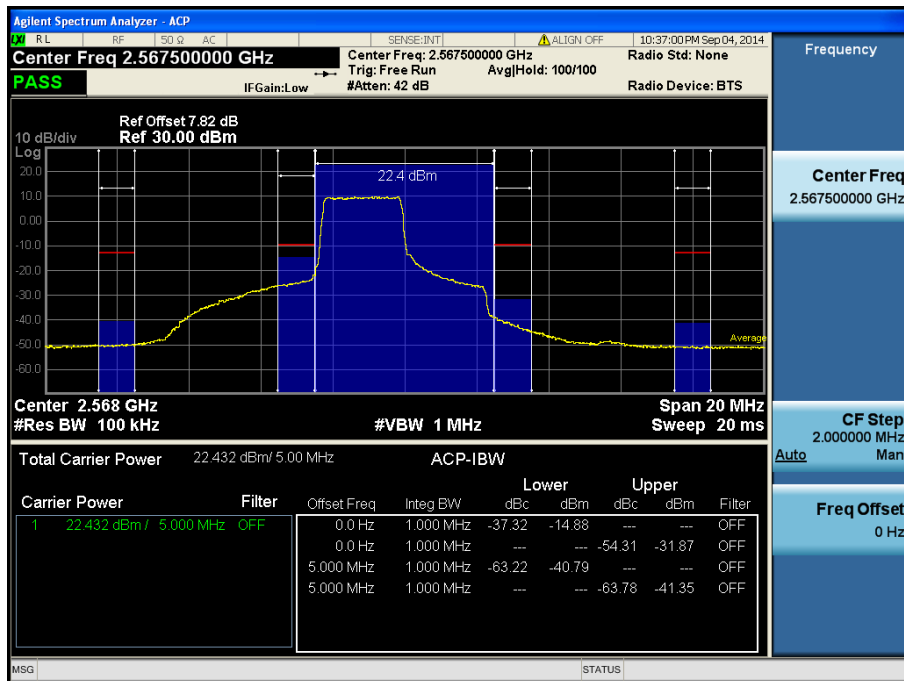

- Upper Extended Band Edge

LTE Band 7 / 10 MHz / QPSK - RB Offset/Size (25/25)

- Upper ACP

LTE Band 7 / 10 MHz / QPSK - RB Offset/Size (0/25)

- Lower Band Edge

LTE Band 7 / 5 MHz / 16QAM - RB Offset/Size (0/1)

- Lower Extended Band Edge

LTE Band 7 / 5 MHz / QPSK - RB Offset/Size (0/12)

- Lower ACP

LTE Band 7 / 5 MHz / QPSK - RB Offset/Size (13/12)

- Mid ACP

LTE Band 7 / 5 MHz / QPSK - RB Offset/Size (13/12)

- Upper Band Edge

LTE Band 7 / 5 MHz / 16QAM - RB Offset/Size (24/1)

- Upper Extended Band Edge

LTE Band 7 / 5 MHz / QPSK - RB Offset/Size (13/12)

- Upper ACP

LTE Band 7 / 5 MHz / QPSK - RB Offset/Size (0/12)