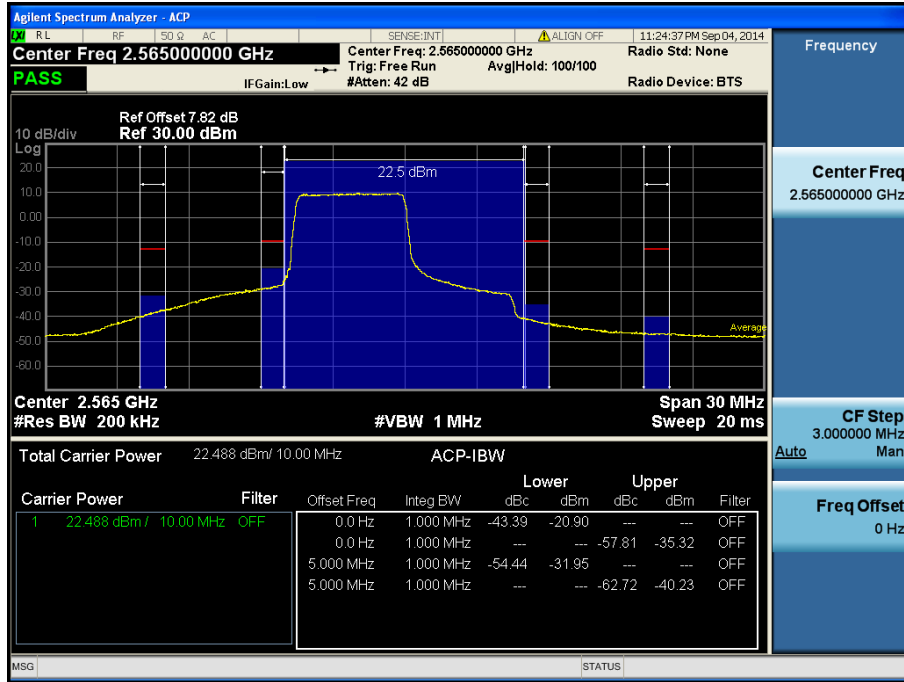

LTE Band 7 / 10 MHz / QPSK - RB Offset/Size (0/25)

- Lower ACP

LTE Band 7 / 10 MHz / QPSK - RB Offset/Size (25/25)

- Mid ACP

LTE Band 7 / 10 MHz / QPSK - RB Offset/Size (25/25)

- Upper Band Edge

LTE Band 7 / 10 MHz / 16QAM - RB Offset/Size (49/1)

- Upper Extended Band Edge

LTE Band 7 / 10 MHz / QPSK - RB Offset/Size (25/25)

- Upper ACP

LTE Band 7 / 10 MHz / QPSK - RB Offset/Size (0/25)

- Lower Band Edge

LTE Band 7 / 5 MHz / 16QAM - RB Offset/Size (0/1)