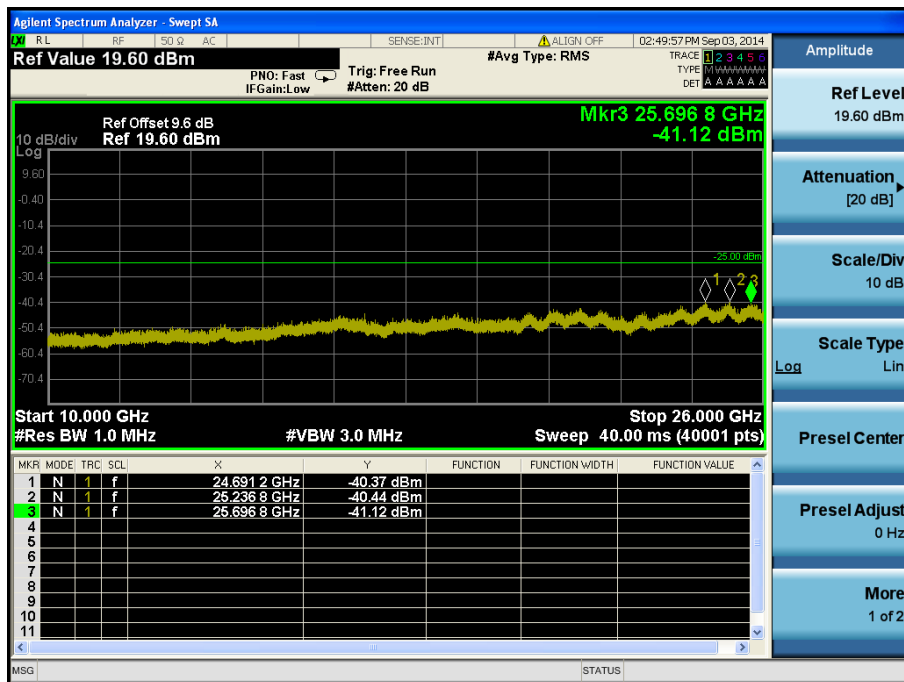

LTE Band 7 / 20 MHz / 16QAM - RB Offset/Size (99/1) – Mid Channel

LTE Band 7 / 20 MHz / QPSK - RB Offset/Size (99/1) – High Channel

LTE Band 7 / 20 MHz / QPSK - RB Offset/Size (99/1) – High Channel

LTE Band 7 / 15 MHz / QPSK - RB Offset/Size (37/1) – Low Channel

LTE Band 7 / 15 MHz / QPSK - RB Offset/Size (37/1) – Low Channel

LTE Band 7 / 15 MHz / QPSK - RB Offset/Size (0/1) – Mid Channel

LTE Band 7 / 15 MHz / QPSK - RB Offset/Size (0/1) – Mid Channel

LTE Band 7 / 15 MHz / QPSK - RB Offset/Size (74/1) – High Channel

LTE Band 7 / 15 MHz / QPSK - RB Offset/Size (74/1) – High Channel

LTE Band 7 / 10 MHz / QPSK - RB Offset/Size (49/1) – Low Channel

LTE Band 7 / 10 MHz / QPSK - RB Offset/Size (49/1) – Low Channel

LTE Band 7 / 10 MHz / QPSK - RB Offset/Size (49/1) – Mid Channel