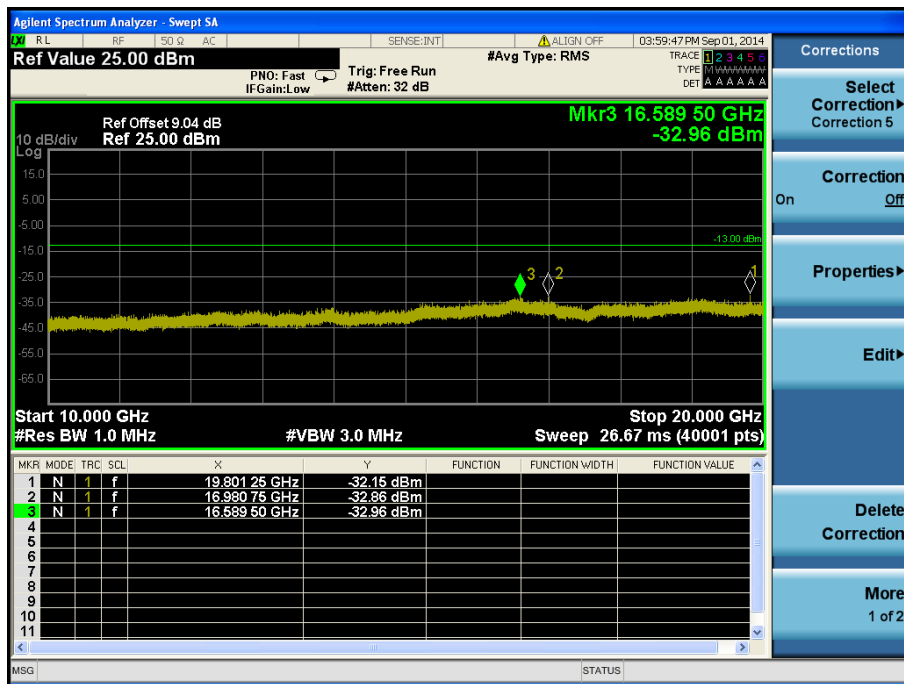

LTE Band 2 / 3 MHz / 16QAM - RB Offset/Size (14/1) – Low Channel