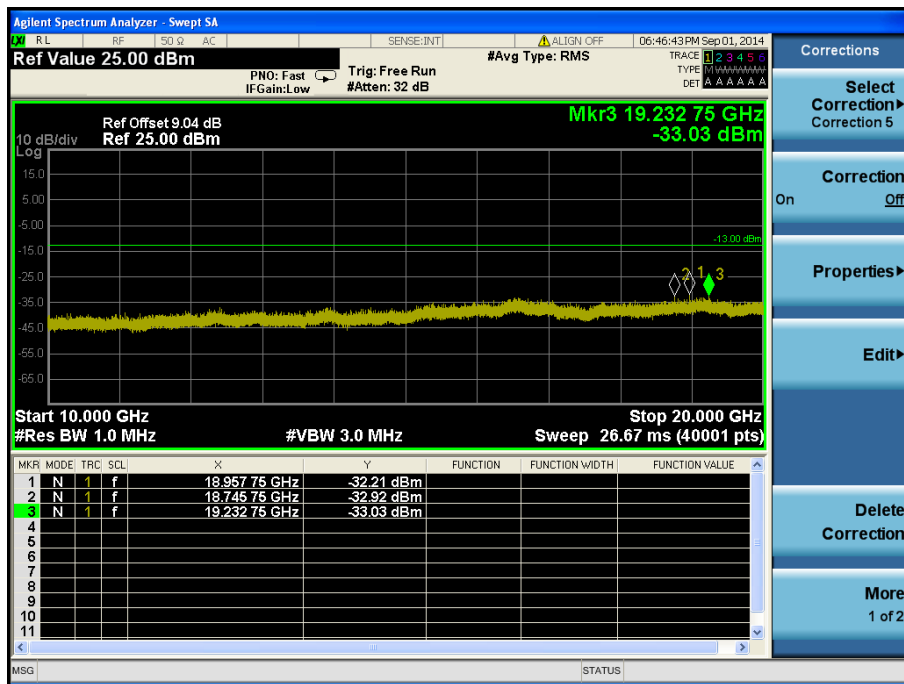

LTE Band 4 / 10 MHz / QPSK - RB Offset/Size (0/50) – High Channel

LTE Band 4 / 5 MHz / QPSK - RB Offset/Size (13/12) – Low Channel

LTE Band 4 / 5 MHz / QPSK - RB Offset/Size (13/12) – Low Channel

LTE Band 4 / 5 MHz / 16QAM - RB Offset/Size (0/12) – Mid Channel

LTE Band 4 / 5 MHz / 16QAM - RB Offset/Size (0/12) – Mid Channel

LTE Band 4 / 5 MHz / 16QAM - RB Offset/Size (0/12) – High Channel

LTE Band 4 / 5 MHz / 16QAM - RB Offset/Size (0/12) – High Channel

LTE Band 4 / 3 MHz / QPSK - RB Offset/Size (3/8) – Low Channel