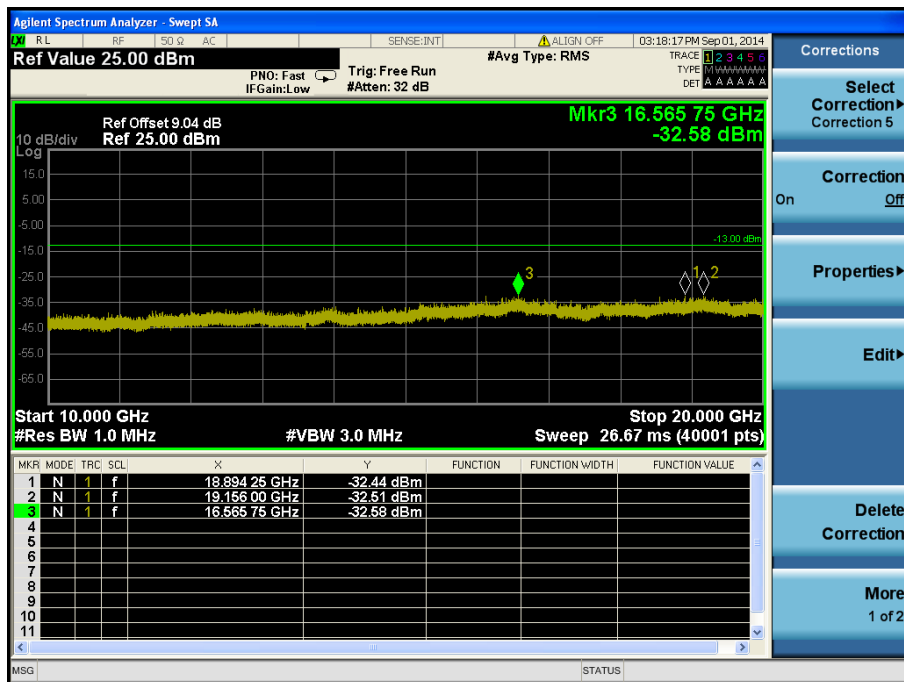

LTE Band 2 / 10 MHz / QPSK - RB Offset/Size (0/50) – Low Channel

LTE Band 2 / 10 MHz / QPSK - RB Offset/Size (0/50) – Low Channel

LTE Band 2 / 10 MHz / QPSK - RB Offset/Size (0/1) – Mid Channel

LTE Band 2 / 10 MHz / QPSK - RB Offset/Size (0/1) – Mid Channel

LTE Band 2 / 10 MHz / QPSK - RB Offset/Size (0/25) – High Channel

LTE Band 2 / 10 MHz / QPSK - RB Offset/Size (0/25) – High Channel

LTE Band 2 / 5 MHz / 16QAM - RB Offset/Size (0/1) – Low Channel

LTE Band 2 / 5 MHz / 16QAM - RB Offset/Size (0/1) – Low Channel