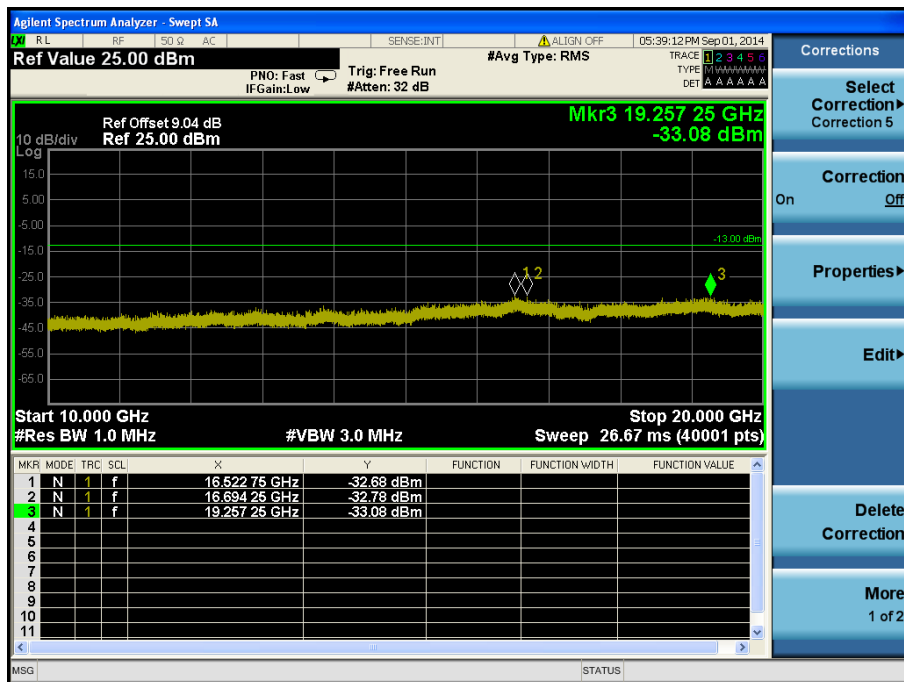

LTE Band 4 / 20 MHz / QPSK - RB Offset/Size (25/50) – High Channel

LTE Band 4 / 15 MHz / QPSK - RB Offset/Size (0/75) – Low Channel

LTE Band 4 / 15 MHz / QPSK - RB Offset/Size (0/75) – Low Channel

LTE Band 4 / 15 MHz / QPSK - RB Offset/Size (0/1) – Mid Channel

LTE Band 4 / 15 MHz / QPSK - RB Offset/Size (0/1) – Mid Channel

LTE Band 4 / 15 MHz / 16QAM - RB Offset/Size (0/75) – High Channel

LTE Band 4 / 15 MHz / 16QAM - RB Offset/Size (0/75) – High Channel

LTE Band 4 / 10 MHz / QPSK - RB Offset/Size (25/1) – Low Channel

LTE Band 4 / 10 MHz / QPSK - RB Offset/Size (25/1) – Low Channel

LTE Band 4 / 10 MHz / 16QAM - RB Offset/Size (49/1) – Mid Channel

LTE Band 4 / 10 MHz / 16QAM - RB Offset/Size (49/1) – Mid Channel

LTE Band 4 / 10 MHz / QPSK - RB Offset/Size (0/50) – High Channel