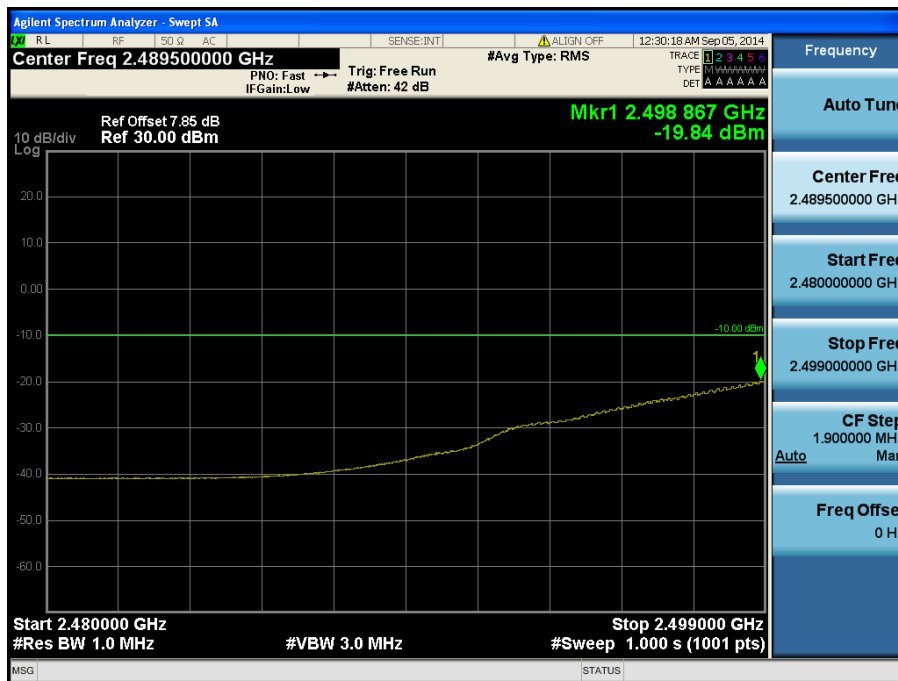

### 8.3.3 LTE Band 7

- Lower Band Edge

LTE Band 7 / 20 MHz / QPSK - RB Offset/Size (0/50)

- Lower Extended Band Edge

LTE Band 7 / 20 MHz / QPSK - RB Offset/Size (0/50)

- Lower ACP

LTE Band 7 / 20 MHz / QPSK - RB Offset/Size (0/50)

- Mid ACP

LTE Band 7 / 20 MHz / QPSK - RB Offset/Size (50/50)

- Upper Band Edge

LTE Band 7 / 20 MHz / 16QAM - RB Offset/Size (99/1)

- Upper Extended Band Edge

LTE Band 7 / 20 MHz / QPSK - RB Offset/Size (50/50)

- Upper ACP

LTE Band 7 / 20 MHz / QPSK - RB Offset/Size (0/50)

- Lower Band Edge

LTE Band 7 / 15 MHz / 16QAM - RB Offset/Size (0/1)

- Lower Extended Band Edge

LTE Band 7 / 15 MHz / QPSK - RB Offset/Size (0/36)