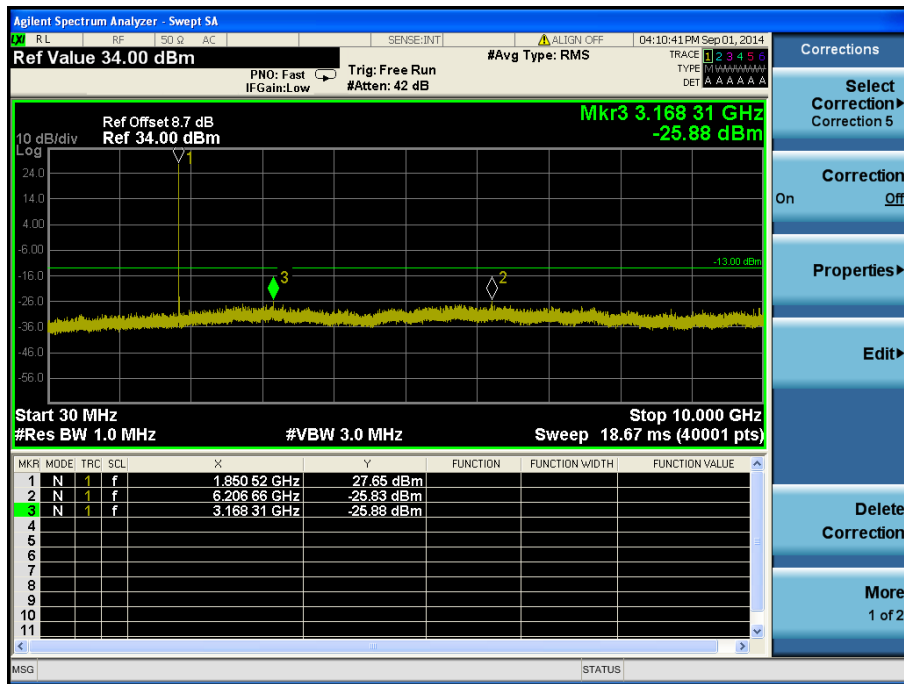

LTE Band 2 / 10 MHz / QPSK - RB Offset/Size (0/50) – Low Channel

LTE Band 2 / 10 MHz / QPSK - RB Offset/Size (0/50) – Low Channel

LTE Band 2 / 10 MHz / QPSK - RB Offset/Size (0/1) – Mid Channel

LTE Band 2 / 10 MHz / QPSK - RB Offset/Size (0/1) – Mid Channel

LTE Band 2 / 10 MHz / QPSK - RB Offset/Size (0/25) – High Channel

LTE Band 2 / 10 MHz / QPSK - RB Offset/Size (0/25) – High Channel

LTE Band 2 / 5 MHz / 16QAM - RB Offset/Size (0/1) – Low Channel

LTE Band 2 / 5 MHz / 16QAM - RB Offset/Size (0/1) – Low Channel