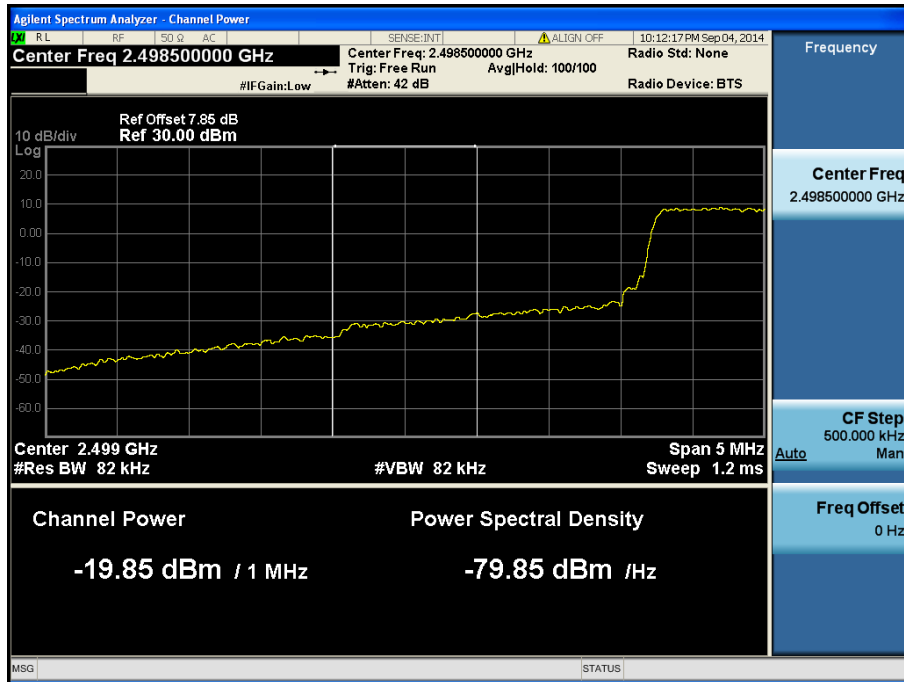

- Upper Extended Band Edge

LTE Band 7 / 10 MHz / QPSK - RB Offset/Size (25/25)

- Upper ACP

LTE Band 7 / 10 MHz / QPSK - RB Offset/Size (0/25)

- Lower Band Edge

LTE Band 7 / 5 MHz / 16QAM - RB Offset/Size (0/1)

- Lower Extended Band Edge

LTE Band 7 / 5 MHz / QPSK - RB Offset/Size (0/12)

- Lower ACP

LTE Band 7 / 5 MHz / QPSK - RB Offset/Size (13/12)

- Mid ACP

LTE Band 7 / 5 MHz / QPSK - RB Offset/Size (13/12)

- Upper Band Edge