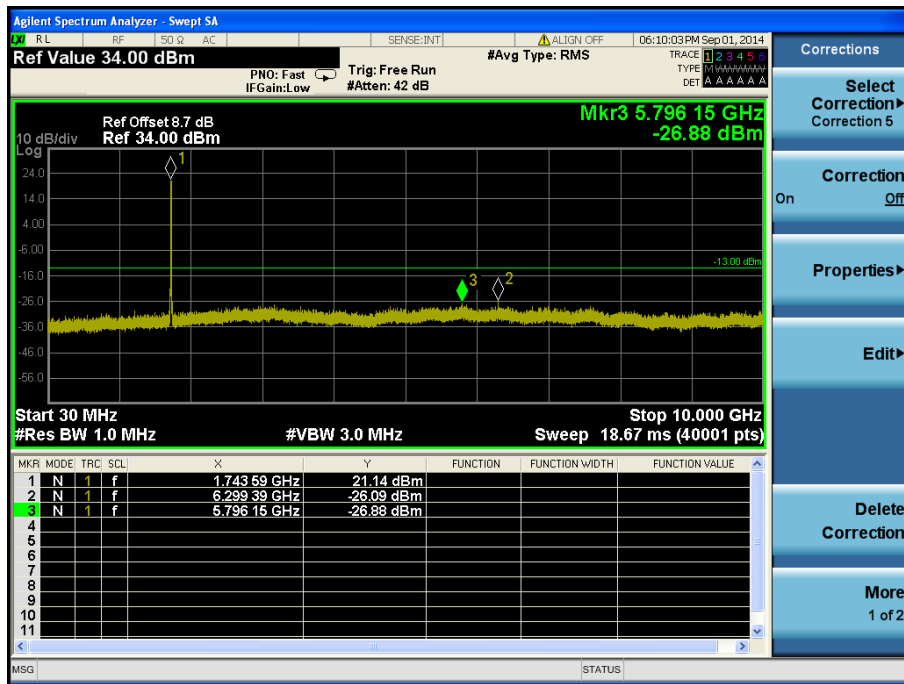

LTE Band 7 / 5 MHz / 16QAM - RB Offset/Size (24/1)

- Upper Extended Band Edge

LTE Band 7 / 5 MHz / QPSK - RB Offset/Size (13/12)

- Upper ACP

LTE Band 7 / 5 MHz / QPSK - RB Offset/Size (0/12)

### 8.4 SPURIOUS AND HARMONICS EMISSIONS (Conducted)

#### 8.4.1 LTE Band 4

LTE Band 4 / 20 MHz / 16QAM - RB Offset/Size (0/1) – Low Channel

LTE Band 4 / 20 MHz / 16QAM - RB Offset/Size (0/1) – Low Channel

LTE Band 4 / 20 MHz / QPSK - RB Offset/Size (25/50) – High Channel