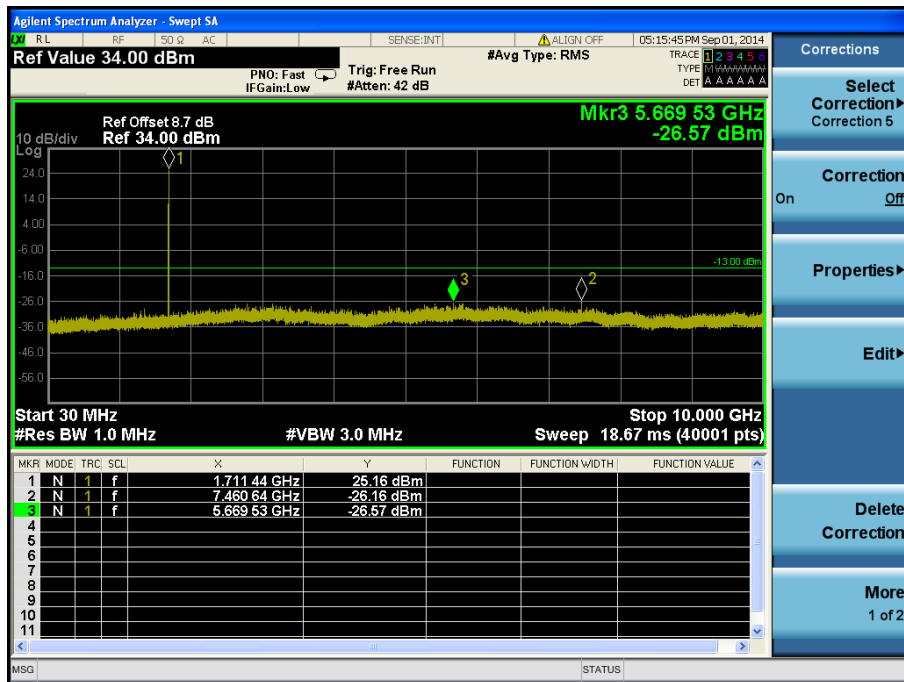

LTE Band 4 / 10 MHz / QPSK - RB Offset/Size (0/50) – High Channel

LTE Band 4 / 5 MHz / QPSK - RB Offset/Size (13/12) – Low Channel

LTE Band 4 / 5 MHz / QPSK - RB Offset/Size (13/12) – Low Channel

LTE Band 4 / 5 MHz / 16QAM - RB Offset/Size (0/12) – Mid Channel

LTE Band 4 / 5 MHz / 16QAM - RB Offset/Size (0/12) – Mid Channel

LTE Band 4 / 5 MHz / 16QAM - RB Offset/Size (0/12) – High Channel

LTE Band 4 / 5 MHz / 16QAM - RB Offset/Size (0/12) – High Channel

LTE Band 4 / 3 MHz / QPSK - RB Offset/Size (3/8) – Low Channel

LTE Band 4 / 3 MHz / QPSK - RB Offset/Size (3/8) – Low Channel

LTE Band 4 / 3 MHz / 16QAM - RB Offset/Size (0/1) – Mid Channel

LTE Band 4 / 3 MHz / 16QAM - RB Offset/Size (0/1) – Mid Channel

LTE Band 4 / 3 MHz / 16QAM - RB Offset/Size (0/8) – High Channel