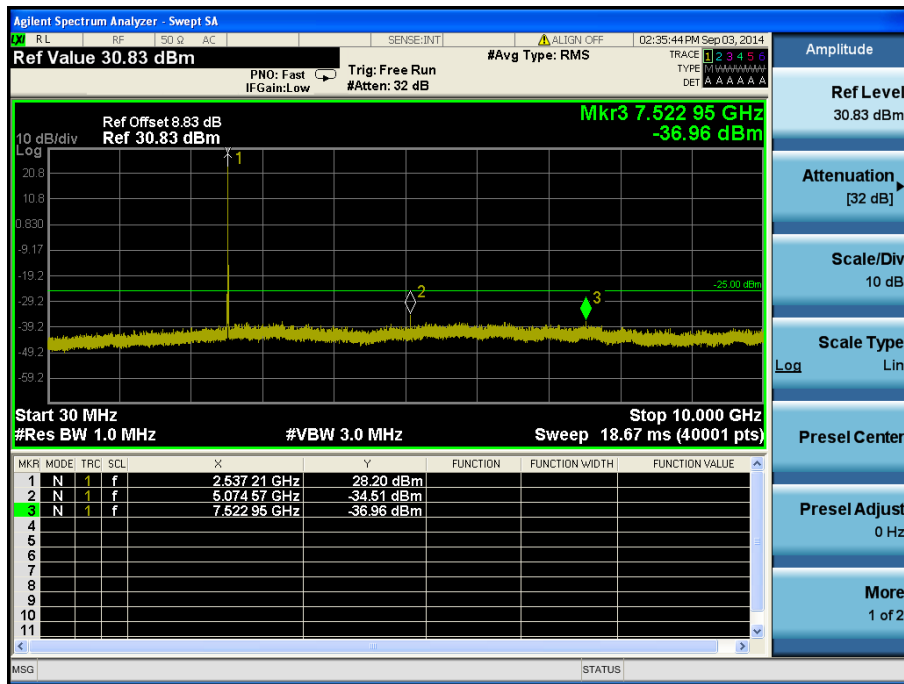

LTE Band 7 / 15 MHz / QPSK - RB Offset/Size (74/1) – High Channel

LTE Band 7 / 10 MHz / QPSK - RB Offset/Size (49/1) – Low Channel

LTE Band 7 / 10 MHz / QPSK - RB Offset/Size (49/1) – Low Channel

LTE Band 7 / 10 MHz / QPSK - RB Offset/Size (49/1) – Mid Channel

LTE Band 7 / 10 MHz / QPSK - RB Offset/Size (49/1) – Mid Channel

LTE Band 7 / 10 MHz / 16QAM - RB Offset/Size (25/1) – High Channel

LTE Band 7 / 10 MHz / 16QAM - RB Offset/Size (25/1) – High Channel

LTE Band 7 / 5 MHz / QPSK - RB Offset/Size (0/1) – Low Channel

LTE Band 7 / 5 MHz / QPSK - RB Offset/Size (0/1) – Low Channel

LTE Band 7 / 5 MHz / QPSK - RB Offset/Size (24/1) – Mid Channel

LTE Band 7 / 5 MHz / QPSK - RB Offset/Size (24/1) – Mid Channel

LTE Band 7 / 5 MHz / QPSK - RB Offset/Size (12/1) – High Channel

LTE Band 7 / 5 MHz / QPSK - RB Offset/Size (12/1) – High Channel