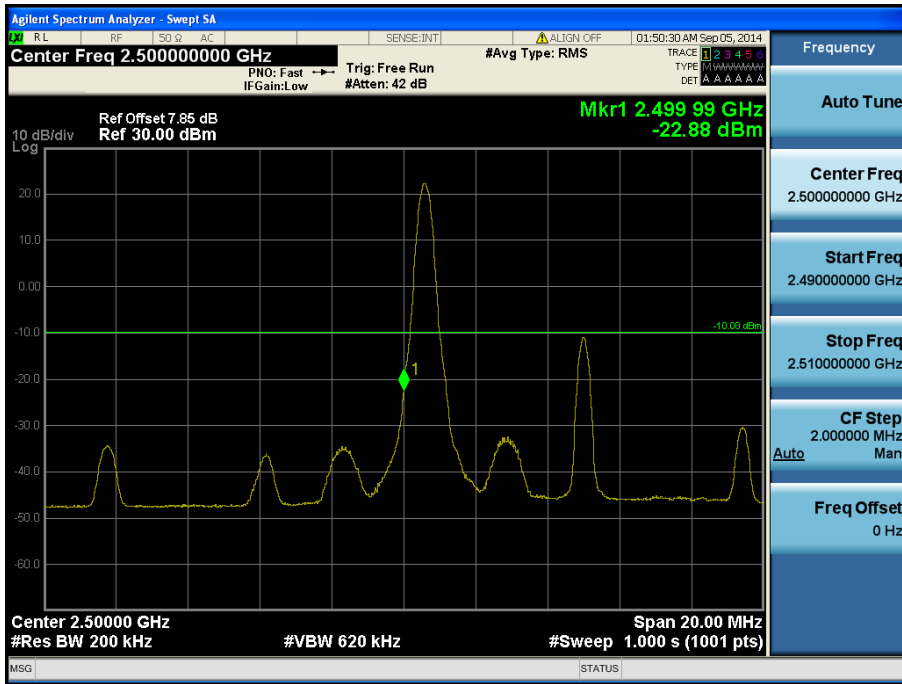

- Lower Band Edge

LTE Band 7 / 10 MHz / 16QAM - RB Offset/Size (0/1)