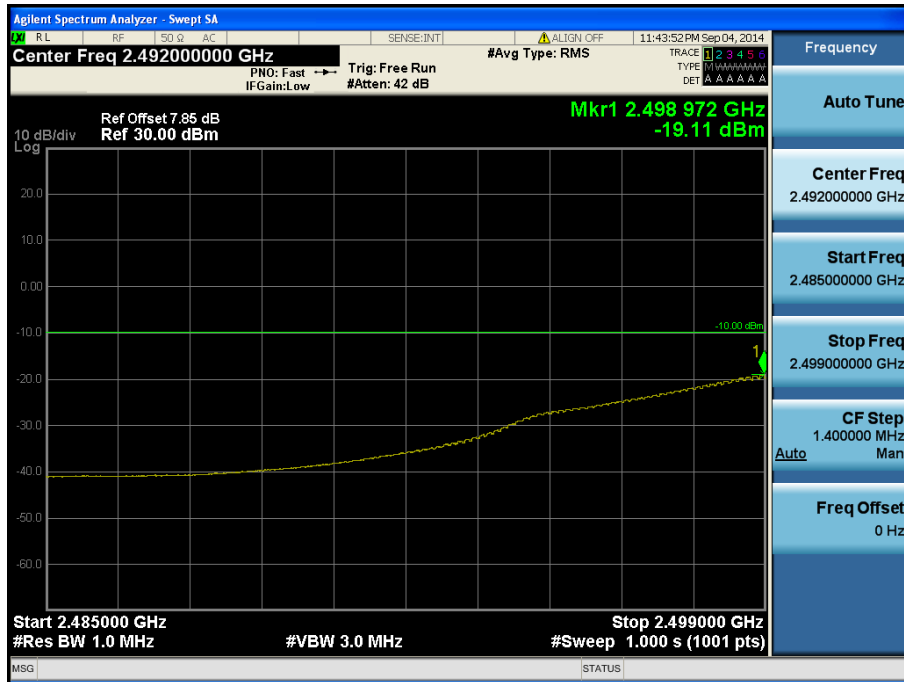

- Mid ACP

LTE Band 7 / 20 MHz / QPSK - RB Offset/Size (50/50)

- Upper Band Edge

LTE Band 7 / 20 MHz / 16QAM - RB Offset/Size (99/1)

- Upper Extended Band Edge

LTE Band 7 / 20 MHz / QPSK - RB Offset/Size (50/50)

- Upper ACP

LTE Band 7 / 20 MHz / QPSK - RB Offset/Size (0/50)

- Lower Band Edge

LTE Band 7 / 15 MHz / 16QAM - RB Offset/Size (0/1)

- Lower Extended Band Edge

LTE Band 7 / 15 MHz / QPSK - RB Offset/Size (0/36)

- Lower ACP

LTE Band 7 / 15 MHz / QPSK - RB Offset/Size (0/36)

- Mid ACP

LTE Band 7 / 15 MHz / QPSK - RB Offset/Size (39/36)

- Upper Band Edge

LTE Band 7 / 15 MHz / QPSK - RB Offset/Size (74/1)

- Upper Extended Band Edge

LTE Band 7 / 15 MHz / QPSK - RB Offset/Size (74/1)

- Upper ACP

LTE Band 7 / 15 MHz / QPSK - RB Offset/Size (0/36)

- Lower Band Edge

LTE Band 7 / 10 MHz / 16QAM - RB Offset/Size (0/1)

- Lower Extended Band Edge