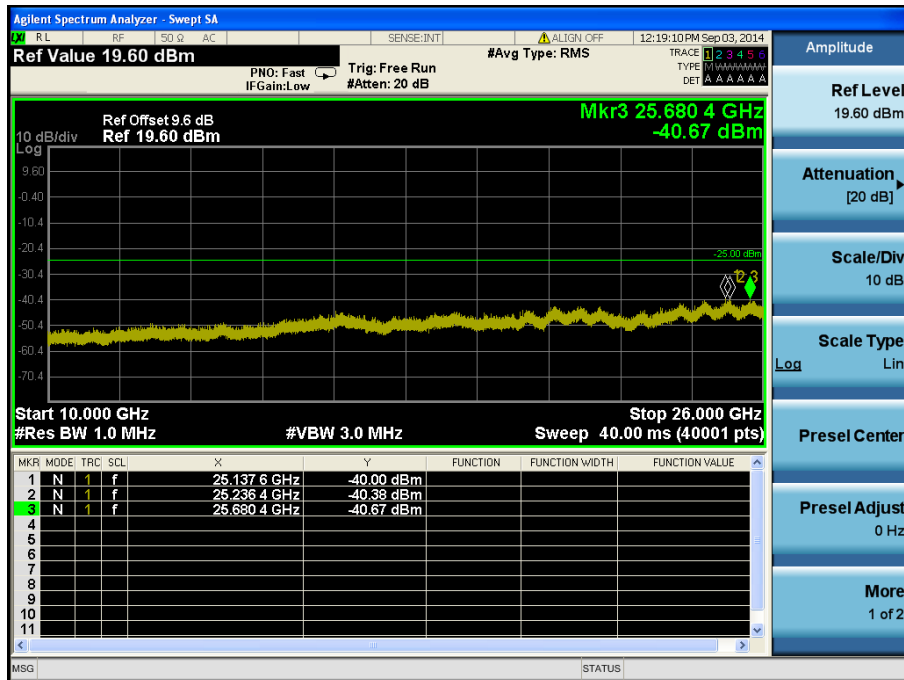

LTE Band 2 / 3 MHz / 16QAM - RB Offset/Size (7/8) – High Channel

LTE Band 2 / 3 MHz / 16QAM - RB Offset/Size (7/8) – High Channel

LTE Band 2 / 1.4 MHz / 16QAM - RB Offset/Size (3/1) – Low Channel

LTE Band 2 / 1.4 MHz / 16QAM - RB Offset/Size (3/1) – Low Channel

LTE Band 2 / 1.4 MHz / QPSK - RB Offset/Size (1/3) – Mid Channel

LTE Band 2 / 1.4 MHz / QPSK - RB Offset/Size (1/3) – Mid Channel

LTE Band 2 / 1.4 MHz / QPSK - RB Offset/Size (3/1) – High Channel

LTE Band 2 / 1.4 MHz / QPSK - RB Offset/Size (3/1) – High Channel

8.4.3 LTE Band 7

LTE Band 7 / 20 MHz / QPSK - RB Offset/Size (25/50) – Low Channel

LTE Band 7 / 20 MHz / QPSK - RB Offset/Size (25/50) – Low Channel

LTE Band 7 / 20 MHz / 16QAM - RB Offset/Size (99/1) – Mid Channel