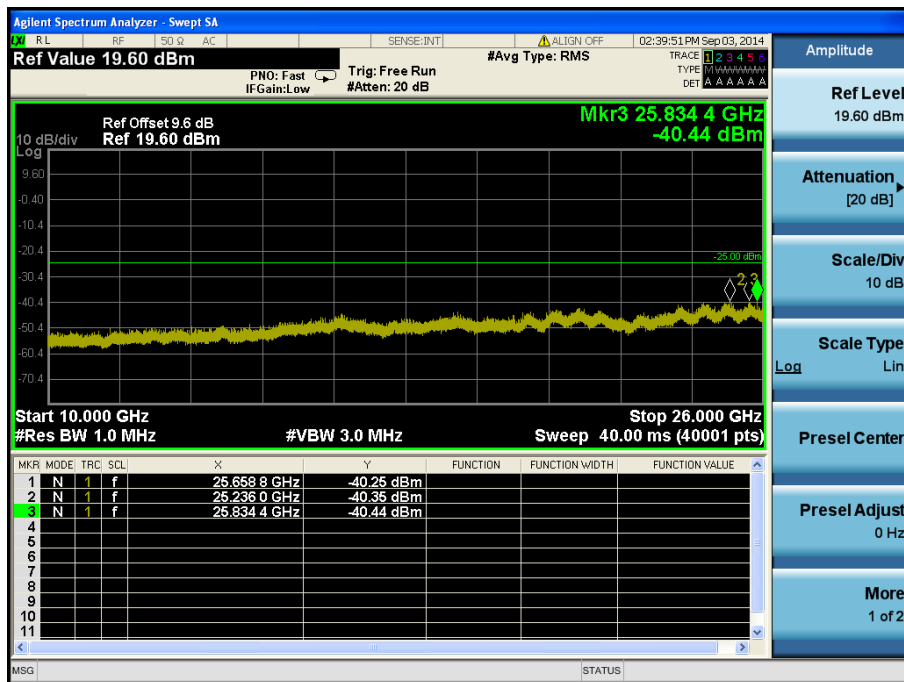

LTE Band 7 / 20 MHz / 16QAM - RB Offset/Size (99/1) – Mid Channel

LTE Band 7 / 20 MHz / QPSK - RB Offset/Size (99/1) – High Channel

LTE Band 7 / 20 MHz / QPSK - RB Offset/Size (99/1) – High Channel

LTE Band 7 / 15 MHz / QPSK - RB Offset/Size (37/1) – Low Channel

LTE Band 7 / 15 MHz / QPSK - RB Offset/Size (37/1) – Low Channel

LTE Band 7 / 15 MHz / QPSK - RB Offset/Size (0/1) – Mid Channel

LTE Band 7 / 15 MHz / QPSK - RB Offset/Size (0/1) – Mid Channel

LTE Band 7 / 15 MHz / QPSK - RB Offset/Size (74/1) – High Channel

LTE Band 7 / 15 MHz / QPSK - RB Offset/Size (74/1) – High Channel

LTE Band 7 / 10 MHz / QPSK - RB Offset/Size (49/1) – Low Channel

LTE Band 7 / 10 MHz / QPSK - RB Offset/Size (49/1) – Low Channel

LTE Band 7 / 10 MHz / QPSK - RB Offset/Size (49/1) – Mid Channel