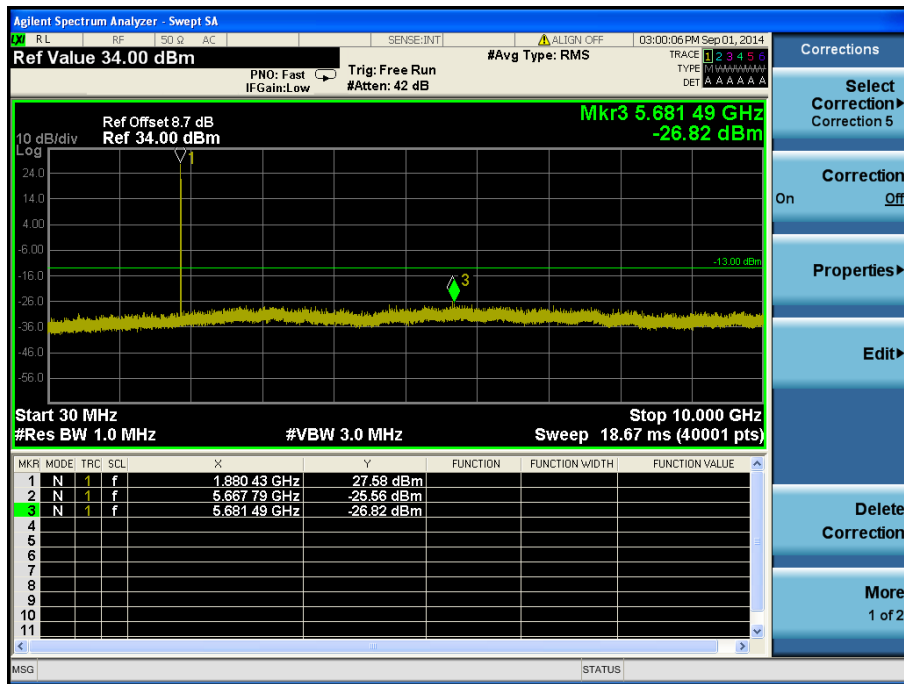

LTE Band 2 / 10 MHz / QPSK - RB Offset/Size (0/50) – Low Channel

LTE Band 2 / 10 MHz / QPSK - RB Offset/Size (0/50) – Low Channel

LTE Band 2 / 10 MHz / QPSK - RB Offset/Size (0/1) – Mid Channel

LTE Band 2 / 10 MHz / QPSK - RB Offset/Size (0/1) – Mid Channel

LTE Band 2 / 10 MHz / QPSK - RB Offset/Size (0/25) – High Channel

LTE Band 2 / 10 MHz / QPSK - RB Offset/Size (0/25) – High Channel

LTE Band 2 / 5 MHz / 16QAM - RB Offset/Size (0/1) – Low Channel

LTE Band 2 / 5 MHz / 16QAM - RB Offset/Size (0/1) – Low Channel

LTE Band 2 / 5 MHz / QPSK - RB Offset/Size (12/1) – Mid Channel

LTE Band 2 / 5 MHz / QPSK - RB Offset/Size (12/1) – Mid Channel

LTE Band 2 / 5 MHz / QPSK - RB Offset/Size (24/1) – High Channel

LTE Band 2 / 5 MHz / QPSK - RB Offset/Size (24/1) – High Channel