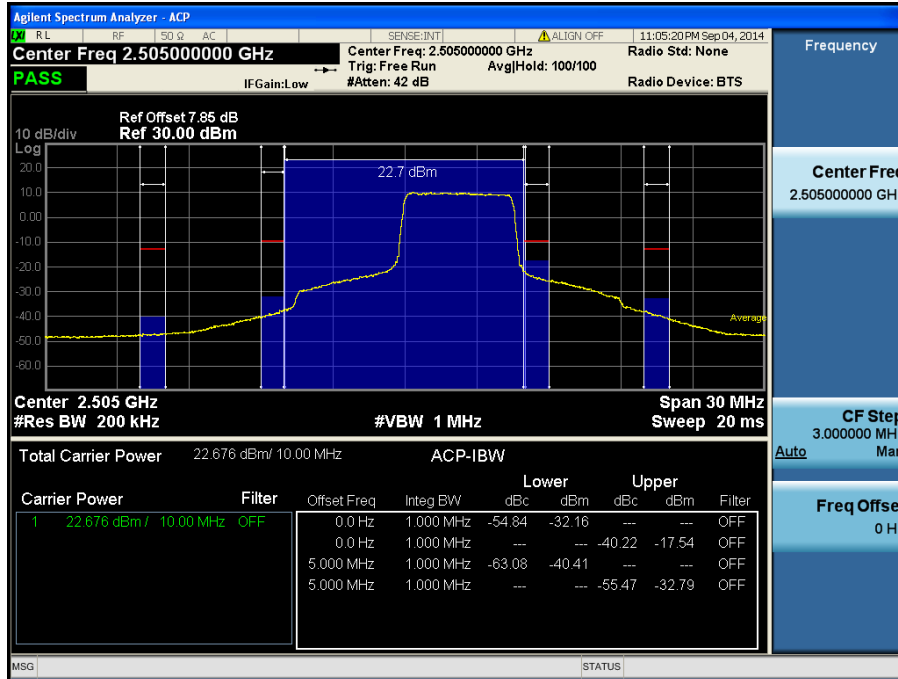

LTE Band 7 / 15 MHz / QPSK - RB Offset/Size (74/1)

- Upper ACP

LTE Band 7 / 15 MHz / QPSK - RB Offset/Size (0/36)

- Lower Band Edge

LTE Band 7 / 10 MHz / 16QAM - RB Offset/Size (0/1)

- Lower Extended Band Edge

LTE Band 7 / 10 MHz / QPSK - RB Offset/Size (0/25)

- Lower ACP

LTE Band 7 / 10 MHz / QPSK - RB Offset/Size (25/25)

- Mid ACP

LTE Band 7 / 10 MHz / QPSK - RB Offset/Size (25/25)

- Upper Band Edge

LTE Band 7 / 10 MHz / 16QAM - RB Offset/Size (49/1)

- Upper Extended Band Edge

LTE Band 7 / 10 MHz / QPSK - RB Offset/Size (25/25)

- Upper ACP

LTE Band 7 / 10 MHz / QPSK - RB Offset/Size (0/25)

- Lower Band Edge

LTE Band 7 / 5 MHz / 16QAM - RB Offset/Size (0/1)