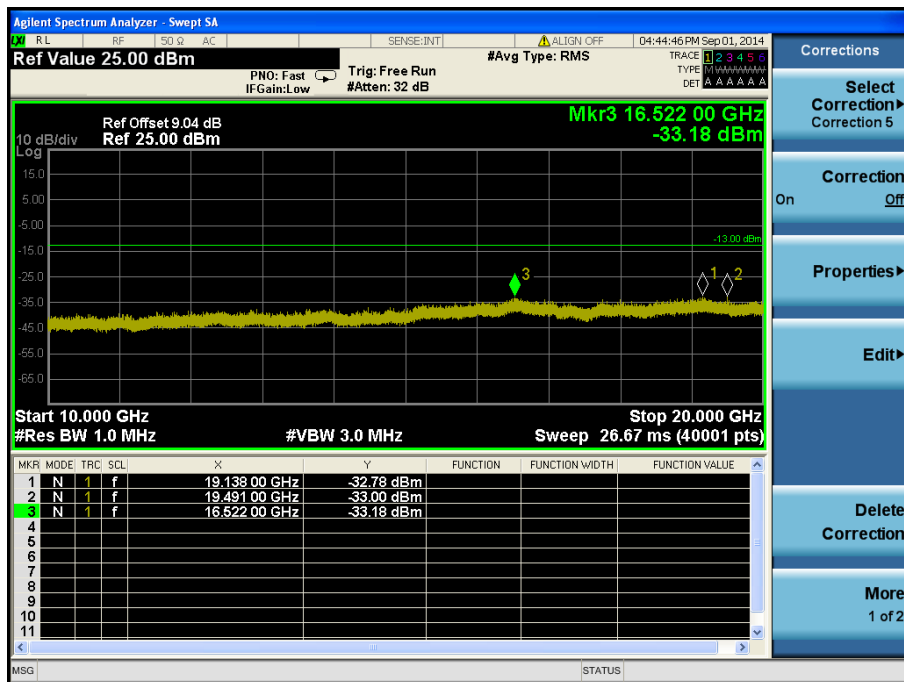

LTE Band 2 / 20 MHz / 16QAM - RB Offset/Size (0/1) – Low Channel

LTE Band 2 / 20 MHz / 16QAM - RB Offset/Size (0/1) – Low Channel

LTE Band 2 / 20 MHz / 16QAM - RB Offset/Size (0/1) – Mid Channel

LTE Band 2 / 20 MHz / 16QAM - RB Offset/Size (0/1) – Mid Channel

LTE Band 2 / 20 MHz / QPSK - RB Offset/Size (0/1) – High Channel

LTE Band 2 / 20 MHz / QPSK - RB Offset/Size (0/1) – High Channel

LTE Band 2 / 15 MHz / 16QAM - RB Offset/Size (19/36) – Low Channel

LTE Band 2 / 15 MHz / 16QAM - RB Offset/Size (19/36) – Low Channel

LTE Band 2 / 15 MHz / QPSK - RB Offset/Size (19/36) – Mid Channel

LTE Band 2 / 15 MHz / QPSK - RB Offset/Size (19/36) – Mid Channel

LTE Band 2 / 15 MHz / 16QAM - RB Offset/Size (37/1) – High Channel

LTE Band 2 / 15 MHz / 16QAM - RB Offset/Size (37/1) – High Channel