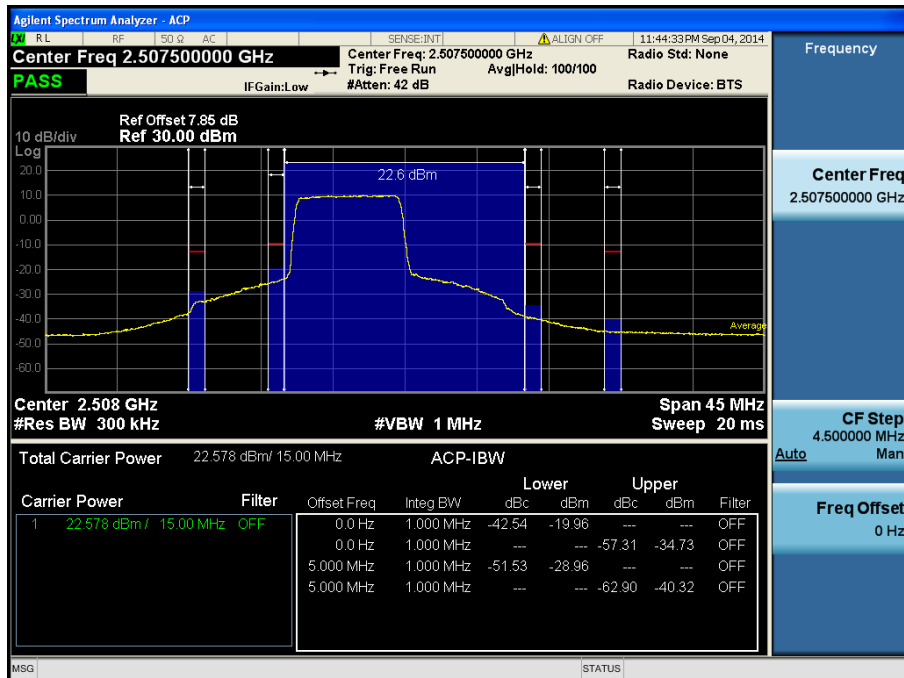

- Mid ACP

LTE Band 7 / 20 MHz / QPSK - RB Offset/Size (50/50)

- Upper Band Edge

LTE Band 7 / 20 MHz / 16QAM - RB Offset/Size (99/1)

- Upper Extended Band Edge

LTE Band 7 / 20 MHz / QPSK - RB Offset/Size (50/50)

- Upper ACP

LTE Band 7 / 20 MHz / QPSK - RB Offset/Size (0/50)

- Lower Band Edge

LTE Band 7 / 15 MHz / 16QAM - RB Offset/Size (0/1)

- Lower Extended Band Edge

LTE Band 7 / 15 MHz / QPSK - RB Offset/Size (0/36)

- Lower ACP

LTE Band 7 / 15 MHz / QPSK - RB Offset/Size (0/36)

- Mid ACP

LTE Band 7 / 15 MHz / QPSK - RB Offset/Size (39/36)

- Upper Band Edge

LTE Band 7 / 15 MHz / QPSK - RB Offset/Size (74/1)

- Upper Extended Band Edge