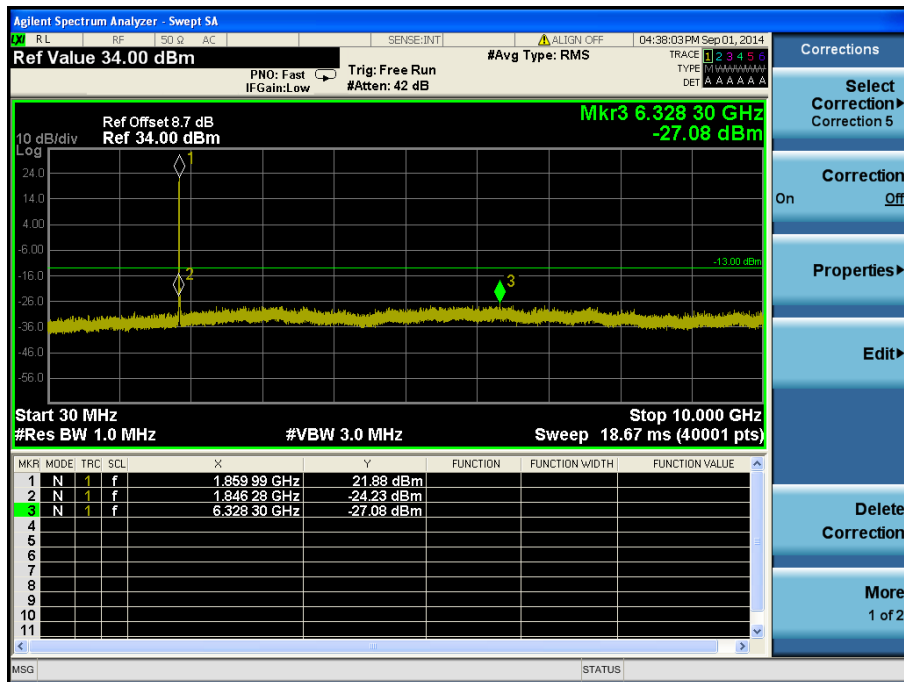

LTE Band 4 / 1.4 MHz / QPSK - RB Offset/Size (0/3) – Mid Channel

LTE Band 4 / 1.4 MHz / 16QAM - RB Offset/Size (0/6) – High Channel

LTE Band 4 / 1.4 MHz / 16QAM - RB Offset/Size (0/6) – High Channel

8.4.2 LTE Band 2

LTE Band 2 / 20 MHz / 16QAM - RB Offset/Size (0/1) – Low Channel

LTE Band 2 / 20 MHz / 16QAM - RB Offset/Size (0/1) – Low Channel

LTE Band 2 / 20 MHz / 16QAM - RB Offset/Size (0/1) – Mid Channel

LTE Band 2 / 20 MHz / 16QAM - RB Offset/Size (0/1) – Mid Channel

LTE Band 2 / 20 MHz / QPSK - RB Offset/Size (0/1) – High Channel

LTE Band 2 / 20 MHz / QPSK - RB Offset/Size (0/1) – High Channel

LTE Band 2 / 15 MHz / 16QAM - RB Offset/Size (19/36) – Low Channel

LTE Band 2 / 15 MHz / 16QAM - RB Offset/Size (19/36) – Low Channel