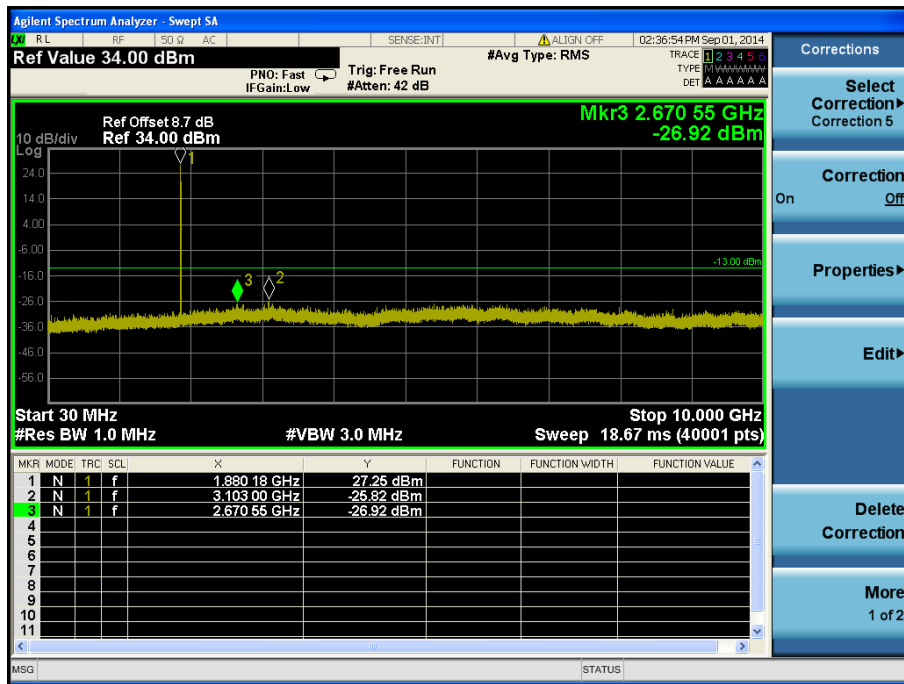

LTE Band 2 / 3 MHz / 16QAM - RB Offset/Size (7/8) – High Channel

LTE Band 2 / 3 MHz / 16QAM - RB Offset/Size (7/8) – High Channel

LTE Band 2 / 1.4 MHz / 16QAM - RB Offset/Size (3/1) – Low Channel

LTE Band 2 / 1.4 MHz / 16QAM - RB Offset/Size (3/1) – Low Channel

LTE Band 2 / 1.4 MHz / QPSK - RB Offset/Size (1/3) – Mid Channel

LTE Band 2 / 1.4 MHz / QPSK - RB Offset/Size (1/3) – Mid Channel

LTE Band 2 / 1.4 MHz / QPSK - RB Offset/Size (3/1) – High Channel

LTE Band 2 / 1.4 MHz / QPSK - RB Offset/Size (3/1) – High Channel