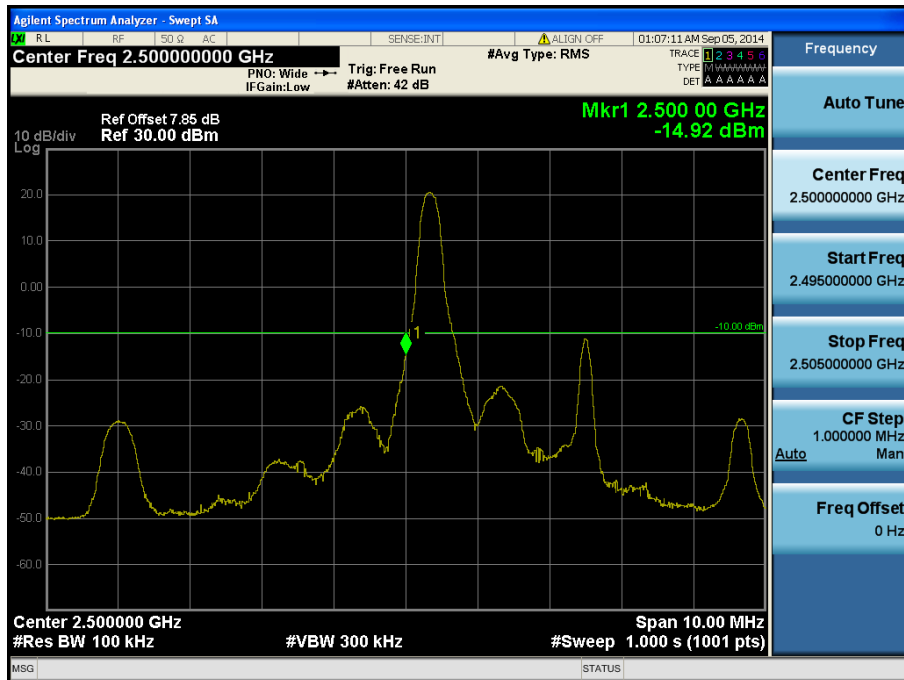

- Upper Extended Band Edge

LTE Band 7 / 10 MHz / QPSK - RB Offset/Size (25/25)

- Upper ACP

LTE Band 7 / 10 MHz / QPSK - RB Offset/Size (0/25)

- Lower Band Edge

LTE Band 7 / 5 MHz / 16QAM - RB Offset/Size (0/1)

- Lower Extended Band Edge

LTE Band 7 / 5 MHz / QPSK - RB Offset/Size (0/12)

- Lower ACP

LTE Band 7 / 5 MHz / QPSK - RB Offset/Size (13/12)

- Mid ACP

LTE Band 7 / 5 MHz / QPSK - RB Offset/Size (13/12)

- Upper Band Edge