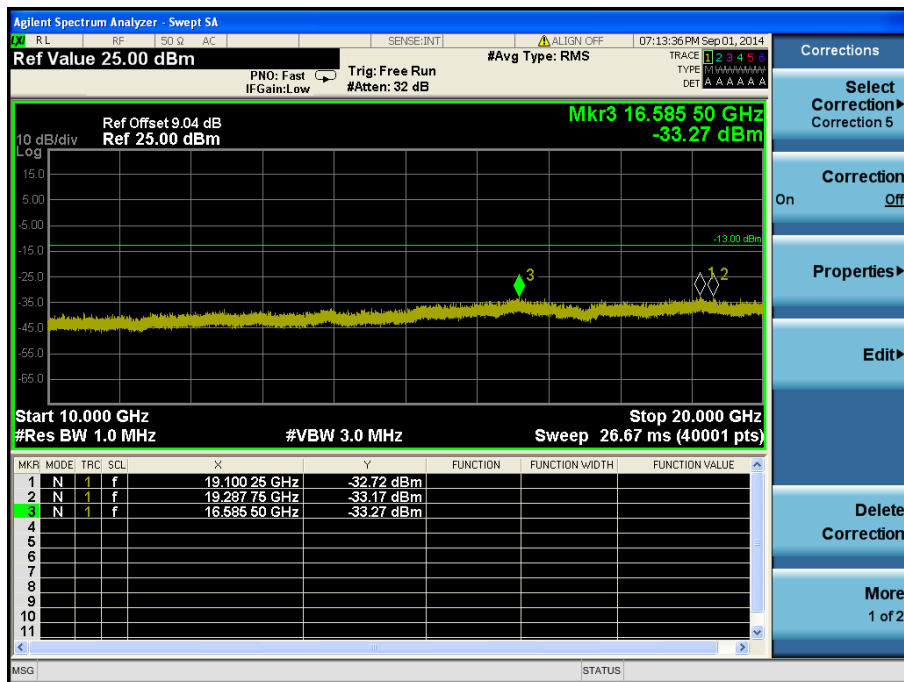

#### 8.4.1 LTE Band 4

LTE Band 4 / 20 MHz / 16QAM - RB Offset/Size (0/1) – Low Channel

LTE Band 4 / 20 MHz / 16QAM - RB Offset/Size (0/1) – Low Channel

LTE Band 4 / 20 MHz / QPSK - RB Offset/Size (25/50) – High Channel

LTE Band 4 / 20 MHz / QPSK - RB Offset/Size (25/50) – High Channel

LTE Band 4 / 15 MHz / QPSK - RB Offset/Size (0/75) – Low Channel

LTE Band 4 / 15 MHz / QPSK - RB Offset/Size (0/75) – Low Channel

LTE Band 4 / 15 MHz / QPSK - RB Offset/Size (0/1) – Mid Channel

LTE Band 4 / 15 MHz / QPSK - RB Offset/Size (0/1) – Mid Channel

LTE Band 4 / 15 MHz / 16QAM - RB Offset/Size (0/75) – High Channel

LTE Band 4 / 15 MHz / 16QAM - RB Offset/Size (0/75) – High Channel

LTE Band 4 / 10 MHz / QPSK - RB Offset/Size (25/1) – Low Channel