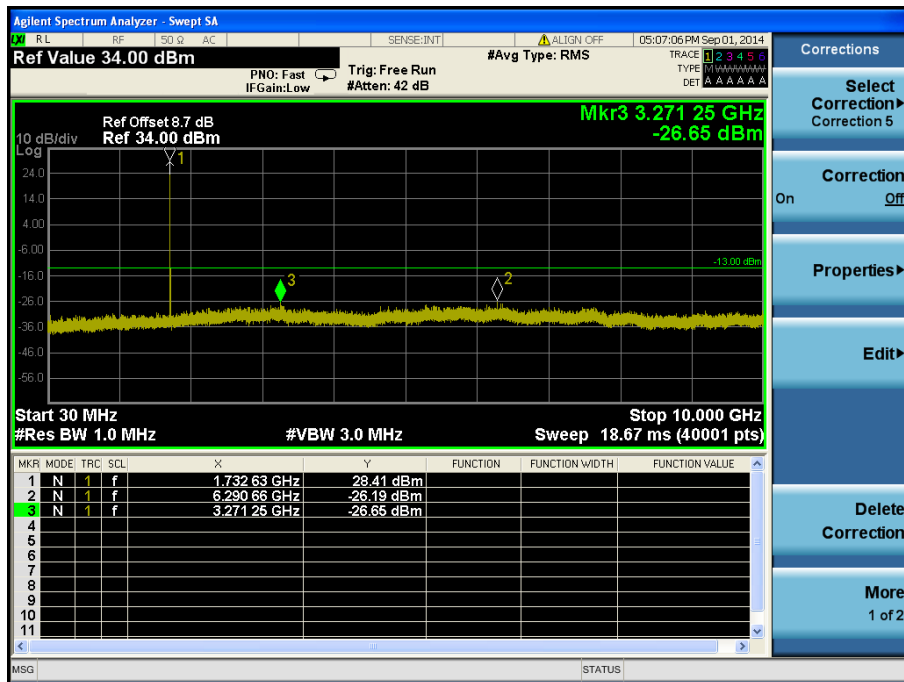

LTE Band 4 / 5 MHz / 16QAM - RB Offset/Size (0/12) – Mid Channel

LTE Band 4 / 5 MHz / 16QAM - RB Offset/Size (0/12) – High Channel

LTE Band 4 / 5 MHz / 16QAM - RB Offset/Size (0/12) – High Channel

LTE Band 4 / 3 MHz / QPSK - RB Offset/Size (3/8) – Low Channel

LTE Band 4 / 3 MHz / QPSK - RB Offset/Size (3/8) – Low Channel

LTE Band 4 / 3 MHz / 16QAM - RB Offset/Size (0/1) – Mid Channel

LTE Band 4 / 3 MHz / 16QAM - RB Offset/Size (0/1) – Mid Channel

LTE Band 4 / 3 MHz / 16QAM - RB Offset/Size (0/8) – High Channel

LTE Band 4 / 3 MHz / 16QAM - RB Offset/Size (0/8) – High Channel

LTE Band 4 / 1.4 MHz / QPSK - RB Offset/Size (3/1) – Low Channel

LTE Band 4 / 1.4 MHz / QPSK - RB Offset/Size (3/1) – Low Channel

LTE Band 4 / 1.4 MHz / QPSK - RB Offset/Size (0/3) – Mid Channel