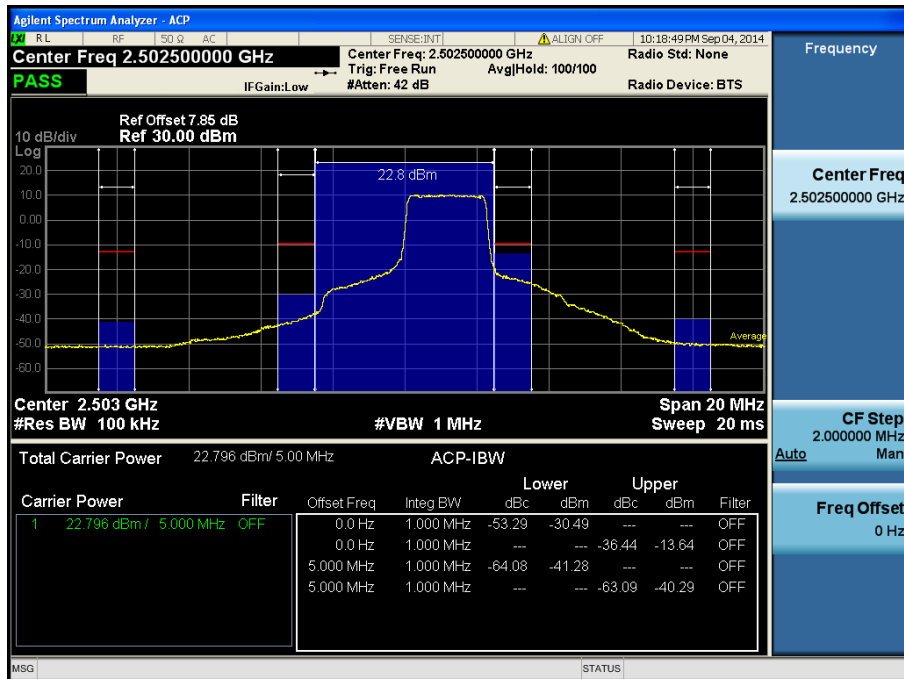

- Upper Extended Band Edge

LTE Band 7 / 10 MHz / QPSK - RB Offset/Size (25/25)

- Upper ACP

LTE Band 7 / 10 MHz / QPSK - RB Offset/Size (0/25)

- Lower Band Edge

LTE Band 7 / 5 MHz / 16QAM - RB Offset/Size (0/1)

- Lower Extended Band Edge

LTE Band 7 / 5 MHz / QPSK - RB Offset/Size (0/12)

- Lower ACP

LTE Band 7 / 5 MHz / QPSK - RB Offset/Size (13/12)

- Mid ACP

LTE Band 7 / 5 MHz / QPSK - RB Offset/Size (13/12)

- Upper Band Edge