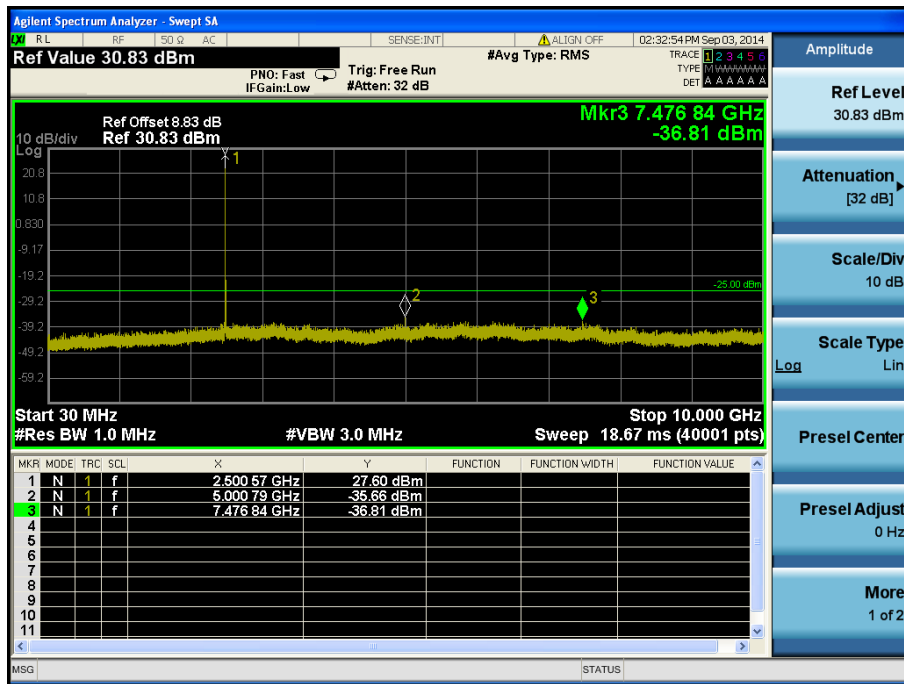

LTE Band 7 / 15 MHz / QPSK - RB Offset/Size (37/1) – Low Channel

LTE Band 7 / 15 MHz / QPSK - RB Offset/Size (0/1) – Mid Channel

LTE Band 7 / 15 MHz / QPSK - RB Offset/Size (0/1) – Mid Channel

LTE Band 7 / 15 MHz / QPSK - RB Offset/Size (74/1) – High Channel

LTE Band 7 / 15 MHz / QPSK - RB Offset/Size (74/1) – High Channel

LTE Band 7 / 10 MHz / QPSK - RB Offset/Size (49/1) – Low Channel

LTE Band 7 / 10 MHz / QPSK - RB Offset/Size (49/1) – Low Channel

LTE Band 7 / 10 MHz / QPSK - RB Offset/Size (49/1) – Mid Channel

LTE Band 7 / 10 MHz / QPSK - RB Offset/Size (49/1) – Mid Channel

LTE Band 7 / 10 MHz / 16QAM - RB Offset/Size (25/1) – High Channel

LTE Band 7 / 10 MHz / 16QAM - RB Offset/Size (25/1) – High Channel

LTE Band 7 / 5 MHz / QPSK - RB Offset/Size (0/1) – Low Channel