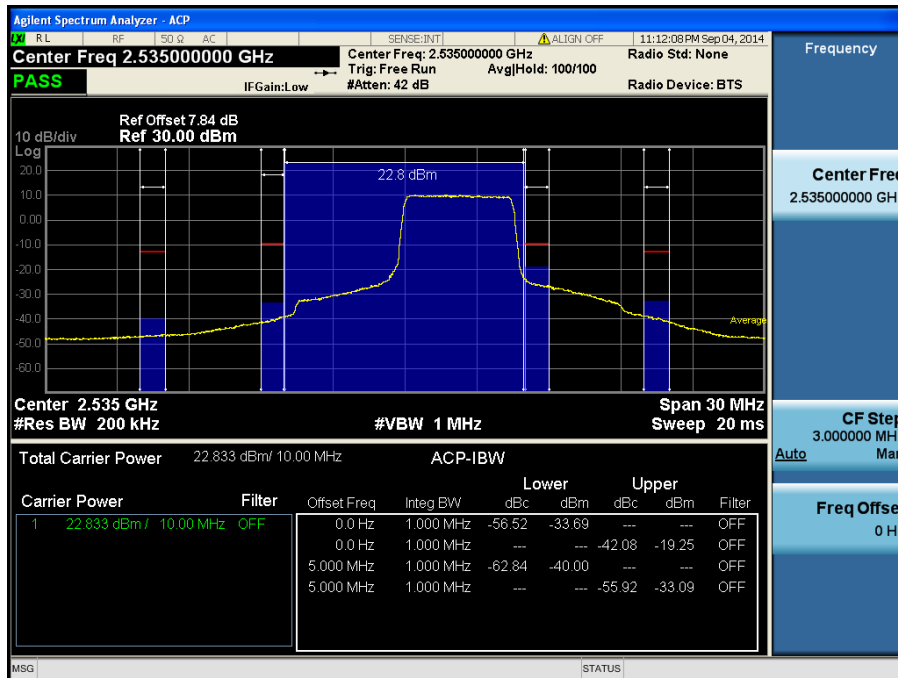

LTE Band 7 / 10 MHz / QPSK - RB Offset/Size (0/25)

- Lower ACP

LTE Band 7 / 10 MHz / QPSK - RB Offset/Size (25/25)

- Mid ACP

LTE Band 7 / 10 MHz / QPSK - RB Offset/Size (25/25)

- Upper Band Edge

LTE Band 7 / 10 MHz / 16QAM - RB Offset/Size (49/1)

- Upper Extended Band Edge

LTE Band 7 / 10 MHz / QPSK - RB Offset/Size (25/25)

- Upper ACP

LTE Band 7 / 10 MHz / QPSK - RB Offset/Size (0/25)

- Lower Band Edge

LTE Band 7 / 5 MHz / 16QAM - RB Offset/Size (0/1)