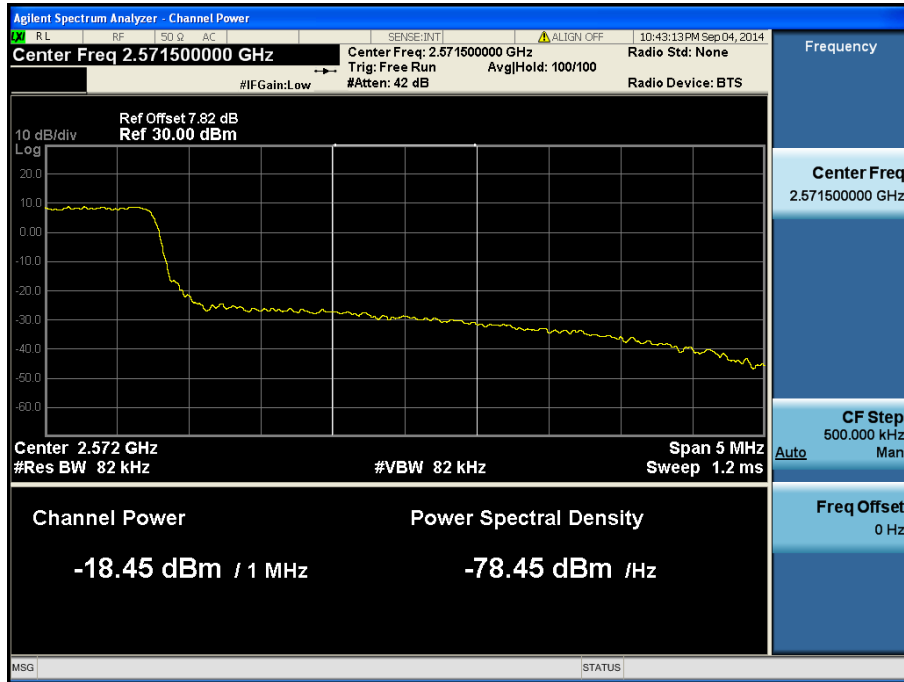

- Upper Extended Band Edge

LTE Band 7 / 10 MHz / QPSK - RB Offset/Size (25/25)

- Upper ACP

LTE Band 7 / 10 MHz / QPSK - RB Offset/Size (0/25)

- Lower Band Edge

LTE Band 7 / 5 MHz / 16QAM - RB Offset/Size (0/1)

- Lower Extended Band Edge

LTE Band 7 / 5 MHz / QPSK - RB Offset/Size (0/12)

- Lower ACP

LTE Band 7 / 5 MHz / QPSK - RB Offset/Size (13/12)

- Mid ACP

LTE Band 7 / 5 MHz / QPSK - RB Offset/Size (13/12)

- Upper Band Edge

LTE Band 7 / 5 MHz / 16QAM - RB Offset/Size (24/1)

- Upper Extended Band Edge

LTE Band 7 / 5 MHz / QPSK - RB Offset/Size (13/12)

- Upper ACP

LTE Band 7 / 5 MHz / QPSK - RB Offset/Size (0/12)