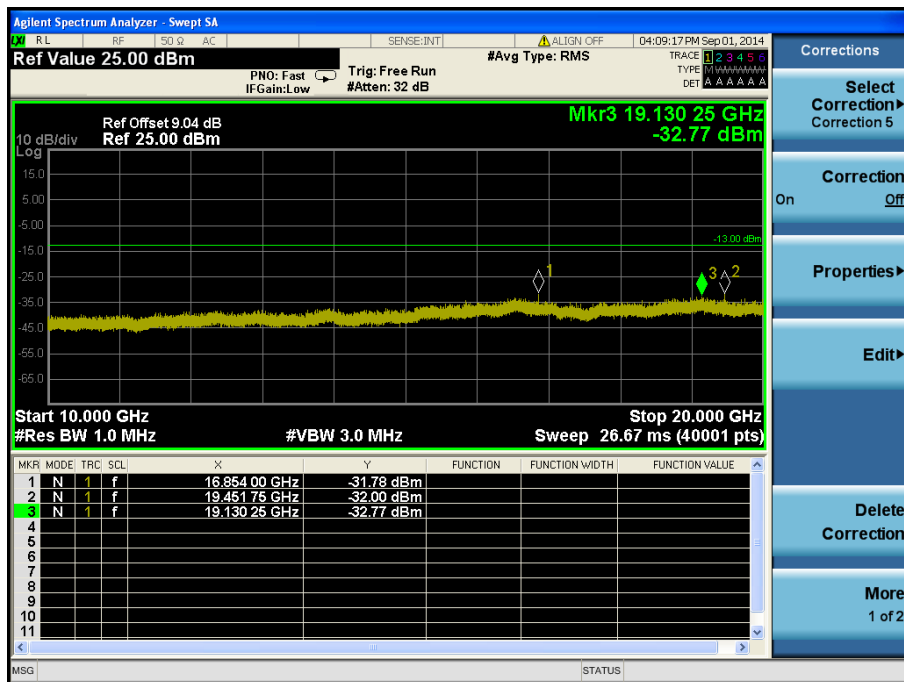

LTE Band 2 / 5 MHz / QPSK - RB Offset/Size (12/1) – Mid Channel

LTE Band 2 / 5 MHz / QPSK - RB Offset/Size (12/1) – Mid Channel

LTE Band 2 / 5 MHz / QPSK - RB Offset/Size (24/1) – High Channel

LTE Band 2 / 5 MHz / QPSK - RB Offset/Size (24/1) – High Channel

LTE Band 2 / 3 MHz / 16QAM - RB Offset/Size (14/1) – Low Channel

LTE Band 2 / 3 MHz / 16QAM - RB Offset/Size (14/1) – Low Channel

LTE Band 2 / 3 MHz / 16QAM - RB Offset/Size (7/1) – Mid Channel

LTE Band 2 / 3 MHz / 16QAM - RB Offset/Size (7/1) – Mid Channel

LTE Band 2 / 3 MHz / 16QAM - RB Offset/Size (7/8) – High Channel

LTE Band 2 / 3 MHz / 16QAM - RB Offset/Size (7/8) – High Channel

LTE Band 2 / 1.4 MHz / 16QAM - RB Offset/Size (3/1) – Low Channel

LTE Band 2 / 1.4 MHz / 16QAM - RB Offset/Size (3/1) – Low Channel