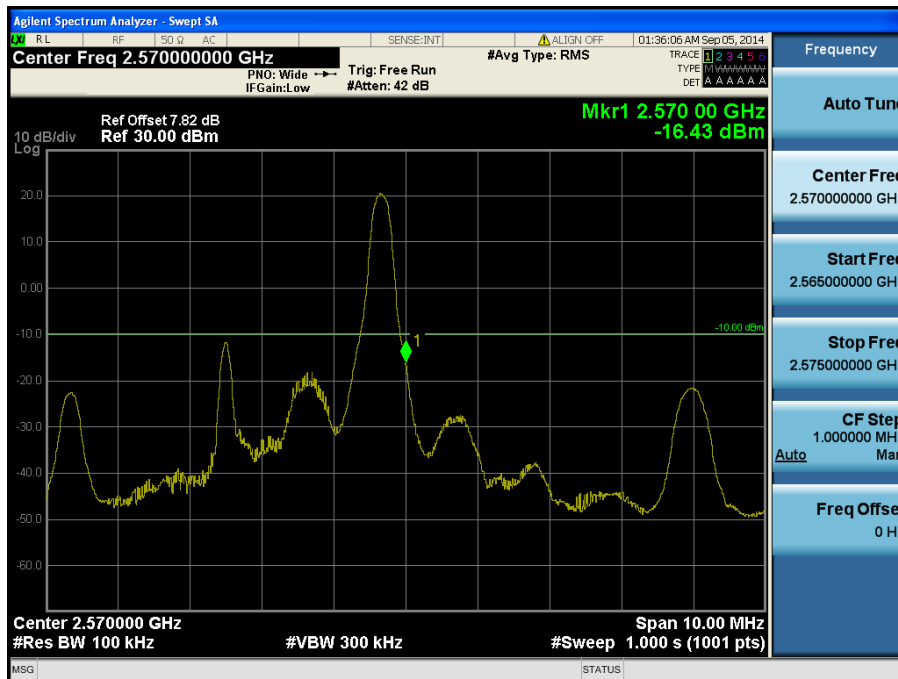

- Upper Extended Band Edge

LTE Band 7 / 10 MHz / QPSK - RB Offset/Size (25/25)

- Upper ACP

LTE Band 7 / 10 MHz / QPSK - RB Offset/Size (0/25)

- Lower Band Edge

LTE Band 7 / 5 MHz / 16QAM - RB Offset/Size (0/1)

- Lower Extended Band Edge

LTE Band 7 / 5 MHz / QPSK - RB Offset/Size (0/12)

- Lower ACP

LTE Band 7 / 5 MHz / QPSK - RB Offset/Size (13/12)

- Mid ACP

LTE Band 7 / 5 MHz / QPSK - RB Offset/Size (13/12)

- Upper Band Edge

LTE Band 7 / 5 MHz / 16QAM - RB Offset/Size (24/1)

- Upper Extended Band Edge

LTE Band 7 / 5 MHz / QPSK - RB Offset/Size (13/12)

- Upper ACP

LTE Band 7 / 5 MHz / QPSK - RB Offset/Size (0/12)