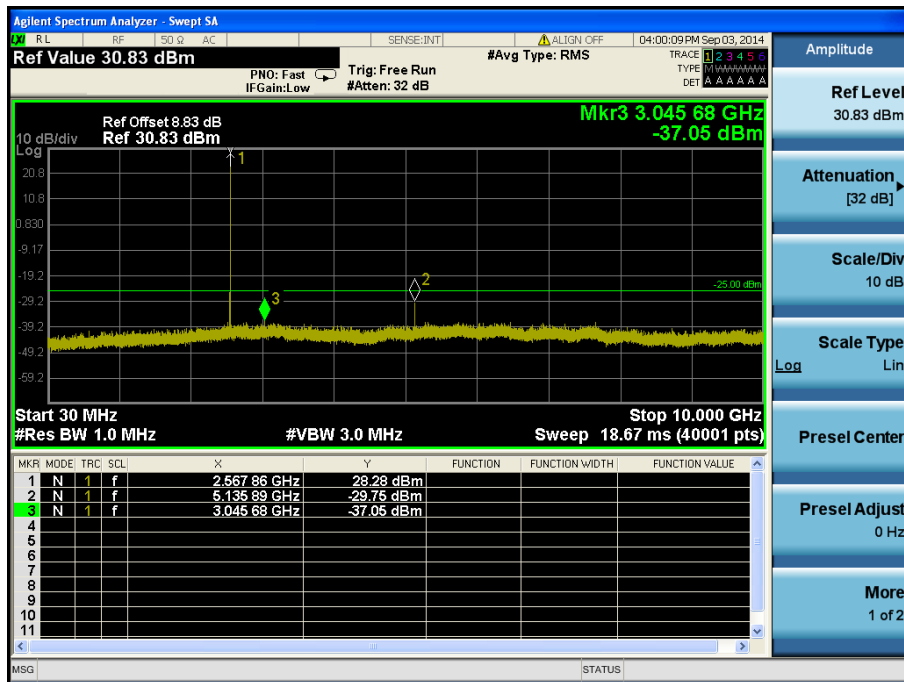

LTE Band 7 / 15 MHz / QPSK - RB Offset/Size (74/1) – High Channel

LTE Band 7 / 10 MHz / QPSK - RB Offset/Size (49/1) – Low Channel

LTE Band 7 / 10 MHz / QPSK - RB Offset/Size (49/1) – Low Channel

LTE Band 7 / 10 MHz / QPSK - RB Offset/Size (49/1) – Mid Channel

LTE Band 7 / 10 MHz / QPSK - RB Offset/Size (49/1) – Mid Channel

LTE Band 7 / 10 MHz / 16QAM - RB Offset/Size (25/1) – High Channel

LTE Band 7 / 10 MHz / 16QAM - RB Offset/Size (25/1) – High Channel

LTE Band 7 / 5 MHz / QPSK - RB Offset/Size (0/1) – Low Channel

LTE Band 7 / 5 MHz / QPSK - RB Offset/Size (0/1) – Low Channel

LTE Band 7 / 5 MHz / QPSK - RB Offset/Size (24/1) – Mid Channel

LTE Band 7 / 5 MHz / QPSK - RB Offset/Size (24/1) – Mid Channel

LTE Band 7 / 5 MHz / QPSK - RB Offset/Size (12/1) – High Channel

LTE Band 7 / 5 MHz / QPSK - RB Offset/Size (12/1) – High Channel