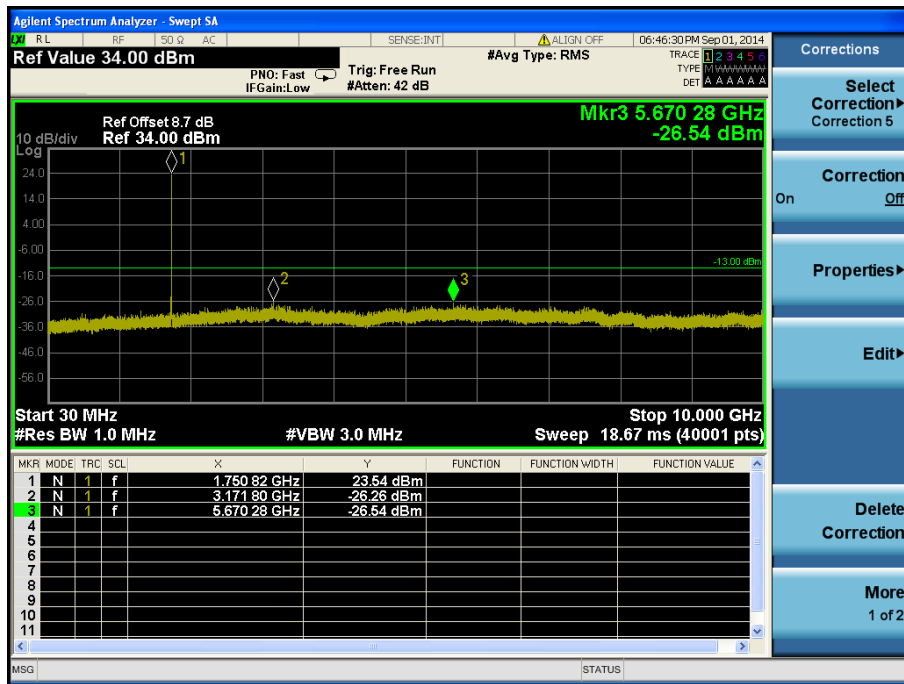

LTE Band 4 / 10 MHz / QPSK - RB Offset/Size (0/50) – High Channel

LTE Band 4 / 5 MHz / QPSK - RB Offset/Size (13/12) – Low Channel

LTE Band 4 / 5 MHz / QPSK - RB Offset/Size (13/12) – Low Channel

LTE Band 4 / 5 MHz / 16QAM - RB Offset/Size (0/12) – Mid Channel

LTE Band 4 / 5 MHz / 16QAM - RB Offset/Size (0/12) – Mid Channel

LTE Band 4 / 5 MHz / 16QAM - RB Offset/Size (0/12) – High Channel

LTE Band 4 / 5 MHz / 16QAM - RB Offset/Size (0/12) – High Channel

LTE Band 4 / 3 MHz / QPSK - RB Offset/Size (3/8) – Low Channel