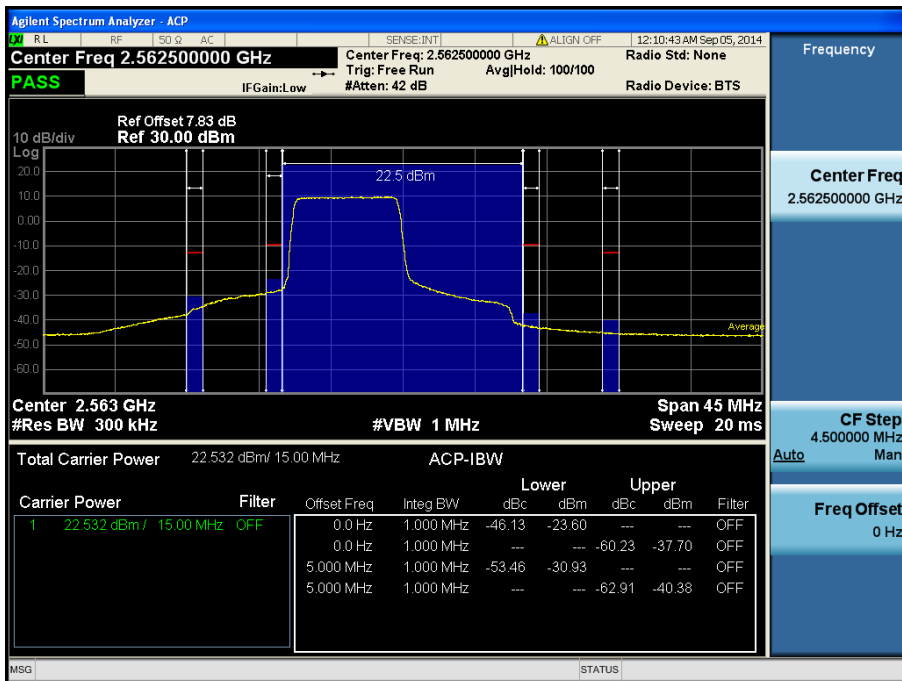

- Upper ACP

LTE Band 7 / 20 MHz / QPSK - RB Offset/Size (0/50)

- Lower Band Edge

LTE Band 7 / 15 MHz / 16QAM - RB Offset/Size (0/1)

- Lower Extended Band Edge

LTE Band 7 / 15 MHz / QPSK - RB Offset/Size (0/36)

- Lower ACP

LTE Band 7 / 15 MHz / QPSK - RB Offset/Size (0/36)

- Mid ACP

LTE Band 7 / 15 MHz / QPSK - RB Offset/Size (39/36)

- Upper Band Edge

LTE Band 7 / 15 MHz / QPSK - RB Offset/Size (74/1)

- Upper Extended Band Edge

LTE Band 7 / 15 MHz / QPSK - RB Offset/Size (74/1)

- Upper ACP

LTE Band 7 / 15 MHz / QPSK - RB Offset/Size (0/36)

- Lower Band Edge

LTE Band 7 / 10 MHz / 16QAM - RB Offset/Size (0/1)

- Lower Extended Band Edge