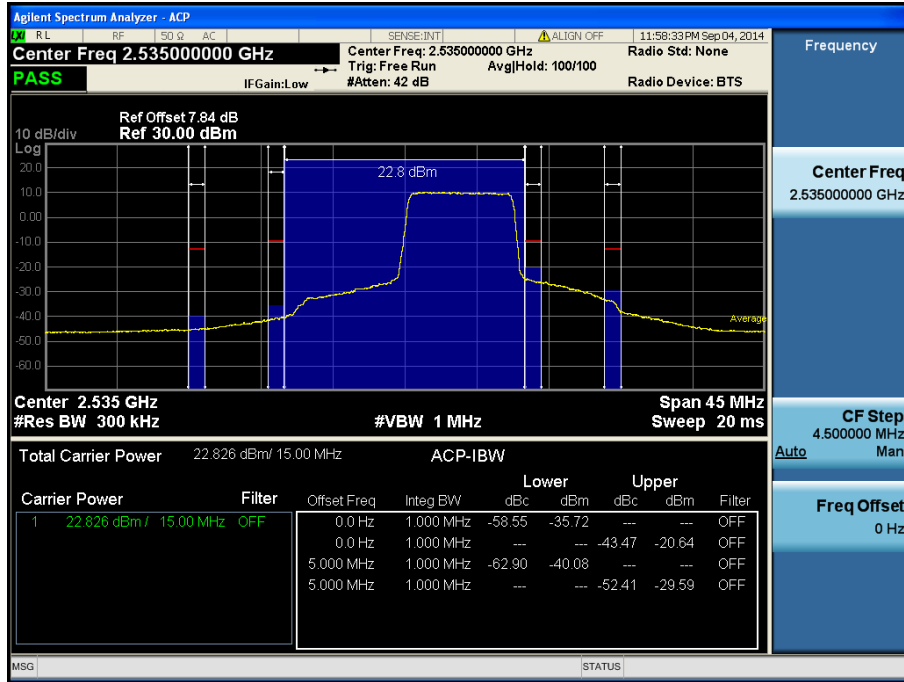

- Mid ACP

LTE Band 7 / 20 MHz / QPSK - RB Offset/Size (50/50)

- Upper Band Edge

LTE Band 7 / 20 MHz / 16QAM - RB Offset/Size (99/1)

- Upper Extended Band Edge

LTE Band 7 / 20 MHz / QPSK - RB Offset/Size (50/50)

- Upper ACP

LTE Band 7 / 20 MHz / QPSK - RB Offset/Size (0/50)

- Lower Band Edge

LTE Band 7 / 15 MHz / 16QAM - RB Offset/Size (0/1)

- Lower Extended Band Edge

LTE Band 7 / 15 MHz / QPSK - RB Offset/Size (0/36)

- Lower ACP

LTE Band 7 / 15 MHz / QPSK - RB Offset/Size (0/36)

- Mid ACP

LTE Band 7 / 15 MHz / QPSK - RB Offset/Size (39/36)

- Upper Band Edge

LTE Band 7 / 15 MHz / QPSK - RB Offset/Size (74/1)

- Upper Extended Band Edge