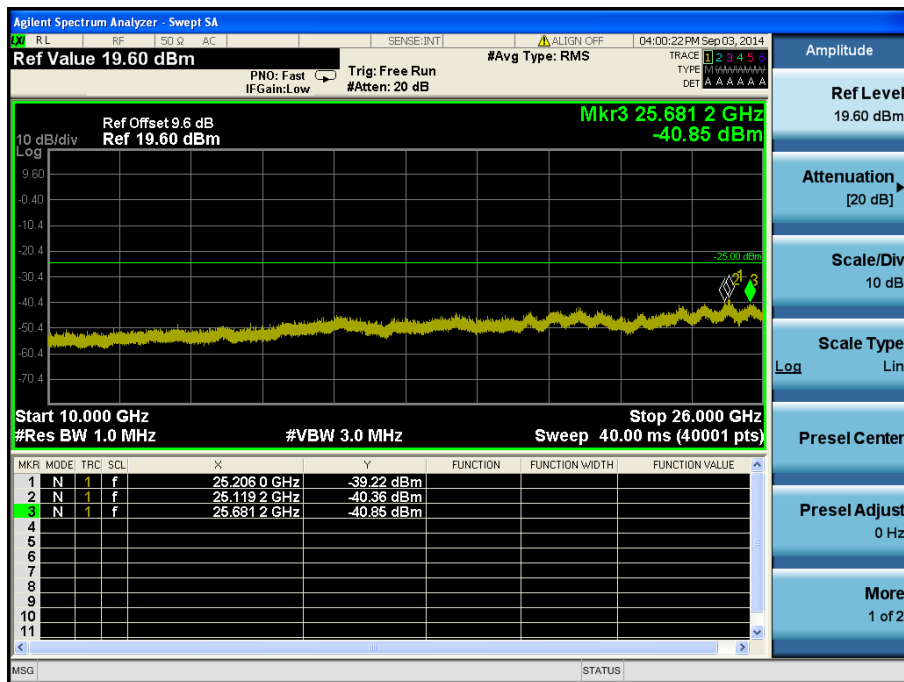

LTE Band 7 / 10 MHz / QPSK - RB Offset/Size (49/1) – Mid Channel

LTE Band 7 / 10 MHz / 16QAM - RB Offset/Size (25/1) – High Channel

LTE Band 7 / 10 MHz / 16QAM - RB Offset/Size (25/1) – High Channel

LTE Band 7 / 5 MHz / QPSK - RB Offset/Size (0/1) – Low Channel

LTE Band 7 / 5 MHz / QPSK - RB Offset/Size (0/1) – Low Channel

LTE Band 7 / 5 MHz / QPSK - RB Offset/Size (24/1) – Mid Channel

LTE Band 7 / 5 MHz / QPSK - RB Offset/Size (24/1) – Mid Channel

LTE Band 7 / 5 MHz / QPSK - RB Offset/Size (12/1) – High Channel

LTE Band 7 / 5 MHz / QPSK - RB Offset/Size (12/1) – High Channel