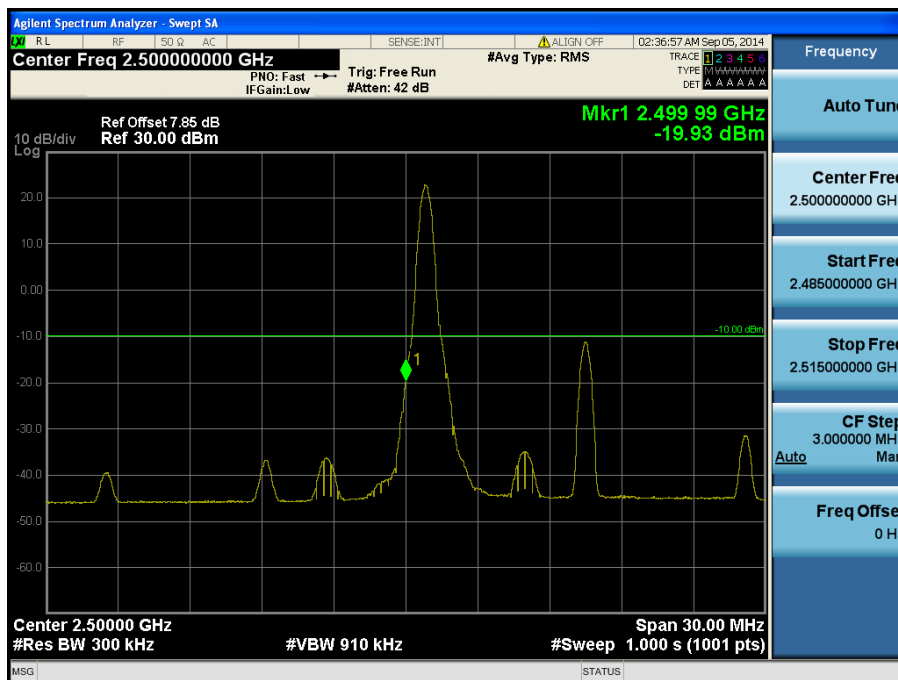

### 8.3.3 LTE Band 7

- Lower Band Edge

LTE Band 7 / 20 MHz / QPSK - RB Offset/Size (0/50)

- Lower Extended Band Edge

LTE Band 7 / 20 MHz / QPSK - RB Offset/Size (0/50)

- Lower ACP

LTE Band 7 / 20 MHz / QPSK - RB Offset/Size (0/50)

- Mid ACP

LTE Band 7 / 20 MHz / QPSK - RB Offset/Size (50/50)

- Upper Band Edge

LTE Band 7 / 20 MHz / 16QAM - RB Offset/Size (99/1)

- Upper Extended Band Edge

LTE Band 7 / 20 MHz / QPSK - RB Offset/Size (50/50)

- Upper ACP

LTE Band 7 / 20 MHz / QPSK - RB Offset/Size (0/50)

- Lower Band Edge

LTE Band 7 / 15 MHz / 16QAM - RB Offset/Size (0/1)

- Lower Extended Band Edge

LTE Band 7 / 15 MHz / QPSK - RB Offset/Size (0/36)