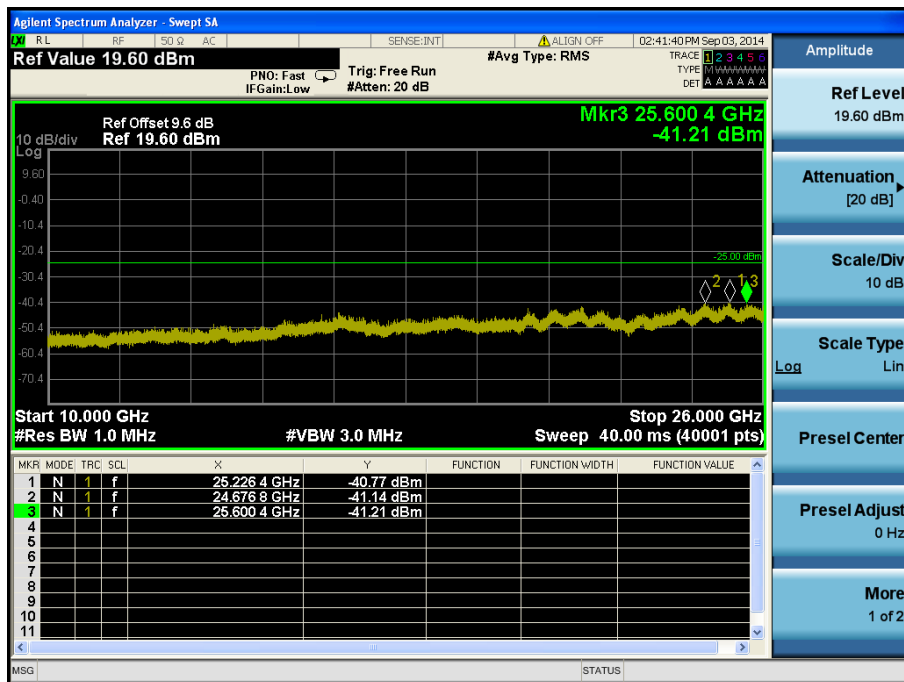

LTE Band 7 / 15 MHz / QPSK - RB Offset/Size (37/1) – Low Channel

LTE Band 7 / 15 MHz / QPSK - RB Offset/Size (0/1) – Mid Channel

LTE Band 7 / 15 MHz / QPSK - RB Offset/Size (0/1) – Mid Channel

LTE Band 7 / 15 MHz / QPSK - RB Offset/Size (74/1) – High Channel

LTE Band 7 / 15 MHz / QPSK - RB Offset/Size (74/1) – High Channel

LTE Band 7 / 10 MHz / QPSK - RB Offset/Size (49/1) – Low Channel

LTE Band 7 / 10 MHz / QPSK - RB Offset/Size (49/1) – Low Channel

LTE Band 7 / 10 MHz / QPSK - RB Offset/Size (49/1) – Mid Channel

LTE Band 7 / 10 MHz / QPSK - RB Offset/Size (49/1) – Mid Channel

LTE Band 7 / 10 MHz / 16QAM - RB Offset/Size (25/1) – High Channel

LTE Band 7 / 10 MHz / 16QAM - RB Offset/Size (25/1) – High Channel

LTE Band 7 / 5 MHz / QPSK - RB Offset/Size (0/1) – Low Channel