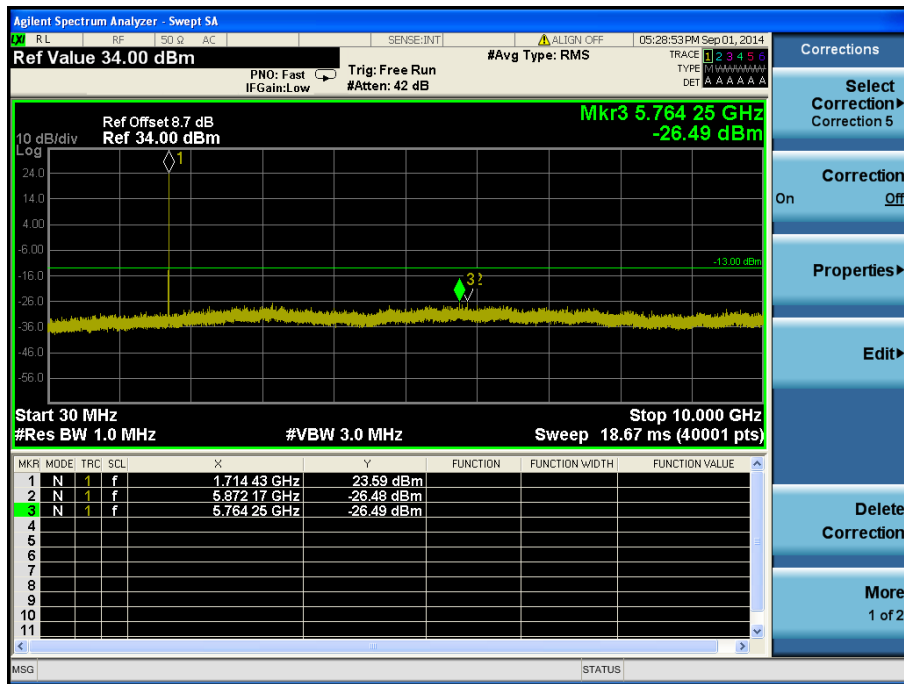

LTE Band 4 / 10 MHz / QPSK - RB Offset/Size (25/1) – Low Channel

LTE Band 4 / 10 MHz / 16QAM - RB Offset/Size (49/1) – Mid Channel

LTE Band 4 / 10 MHz / 16QAM - RB Offset/Size (49/1) – Mid Channel

LTE Band 4 / 10 MHz / QPSK - RB Offset/Size (0/50) – High Channel

LTE Band 4 / 10 MHz / QPSK - RB Offset/Size (0/50) – High Channel

LTE Band 4 / 5 MHz / QPSK - RB Offset/Size (13/12) – Low Channel

LTE Band 4 / 5 MHz / QPSK - RB Offset/Size (13/12) – Low Channel

LTE Band 4 / 5 MHz / 16QAM - RB Offset/Size (0/12) – Mid Channel