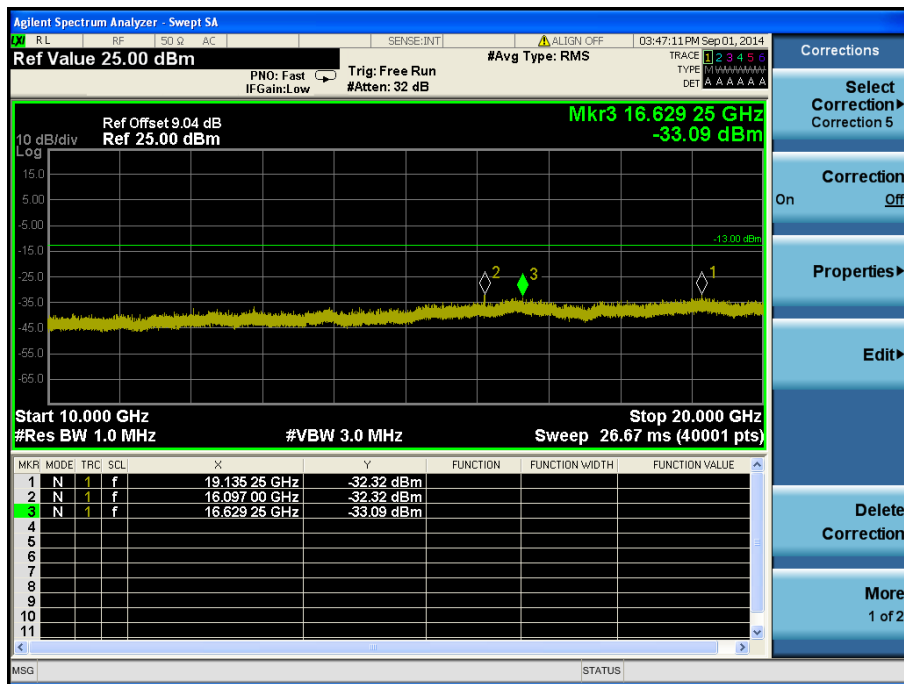

LTE Band 2 / 3 MHz / 16QAM - RB Offset/Size (14/1) – Low Channel

LTE Band 2 / 3 MHz / 16QAM - RB Offset/Size (14/1) – Low Channel

LTE Band 2 / 3 MHz / 16QAM - RB Offset/Size (7/1) – Mid Channel

LTE Band 2 / 3 MHz / 16QAM - RB Offset/Size (7/1) – Mid Channel

LTE Band 2 / 3 MHz / 16QAM - RB Offset/Size (7/8) – High Channel

LTE Band 2 / 3 MHz / 16QAM - RB Offset/Size (7/8) – High Channel

LTE Band 2 / 1.4 MHz / 16QAM - RB Offset/Size (3/1) – Low Channel

LTE Band 2 / 1.4 MHz / 16QAM - RB Offset/Size (3/1) – Low Channel