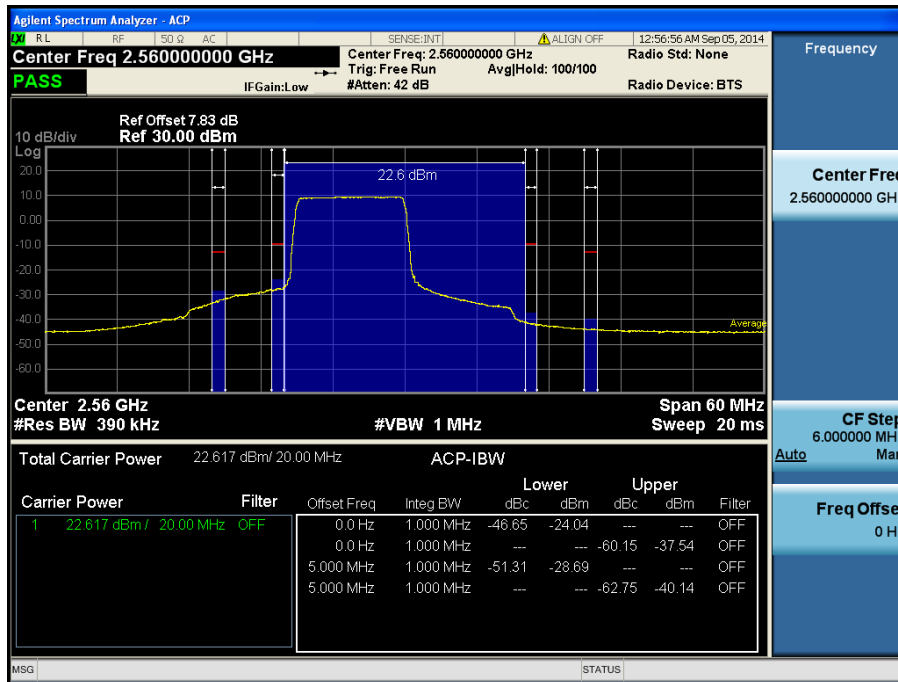

### 8.3.3 LTE Band 7

- Lower Band Edge

LTE Band 7 / 20 MHz / QPSK - RB Offset/Size (0/50)

- Lower Extended Band Edge

LTE Band 7 / 20 MHz / QPSK - RB Offset/Size (0/50)

- Lower ACP

LTE Band 7 / 20 MHz / QPSK - RB Offset/Size (0/50)

- Mid ACP

LTE Band 7 / 20 MHz / QPSK - RB Offset/Size (50/50)

- Upper Band Edge

LTE Band 7 / 20 MHz / 16QAM - RB Offset/Size (99/1)

- Upper Extended Band Edge

LTE Band 7 / 20 MHz / QPSK - RB Offset/Size (50/50)

- Upper ACP

LTE Band 7 / 20 MHz / QPSK - RB Offset/Size (0/50)

- Lower Band Edge

LTE Band 7 / 15 MHz / 16QAM - RB Offset/Size (0/1)

- Lower Extended Band Edge

LTE Band 7 / 15 MHz / QPSK - RB Offset/Size (0/36)