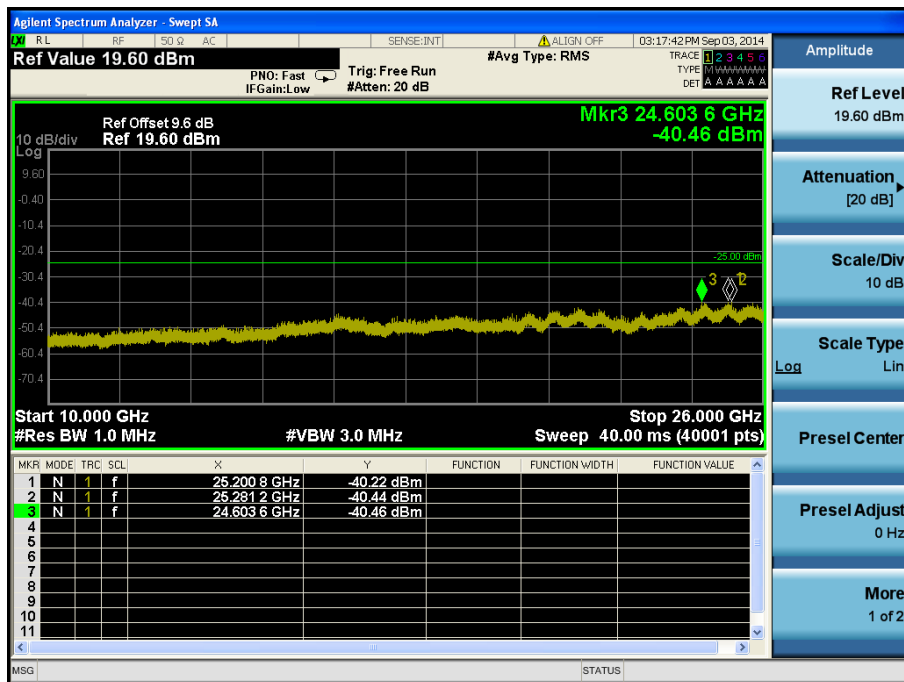

LTE Band 2 / 1.4 MHz / QPSK - RB Offset/Size (1/3) – Mid Channel

LTE Band 2 / 1.4 MHz / QPSK - RB Offset/Size (1/3) – Mid Channel

LTE Band 2 / 1.4 MHz / QPSK - RB Offset/Size (3/1) – High Channel

LTE Band 2 / 1.4 MHz / QPSK - RB Offset/Size (3/1) – High Channel

8.4.3 LTE Band 7

LTE Band 7 / 20 MHz / QPSK - RB Offset/Size (25/50) – Low Channel

LTE Band 7 / 20 MHz / QPSK - RB Offset/Size (25/50) – Low Channel

LTE Band 7 / 20 MHz / 16QAM - RB Offset/Size (99/1) – Mid Channel

LTE Band 7 / 20 MHz / 16QAM - RB Offset/Size (99/1) – Mid Channel

LTE Band 7 / 20 MHz / QPSK - RB Offset/Size (99/1) – High Channel

LTE Band 7 / 20 MHz / QPSK - RB Offset/Size (99/1) – High Channel

LTE Band 7 / 15 MHz / QPSK - RB Offset/Size (37/1) – Low Channel