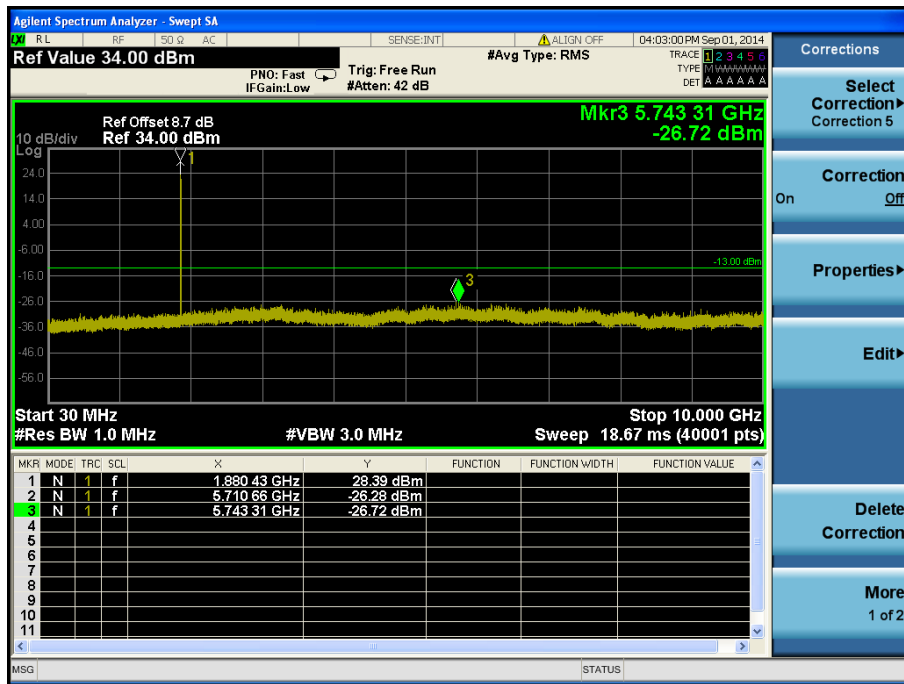

LTE Band 2 / 3 MHz / 16QAM - RB Offset/Size (7/1) – Mid Channel