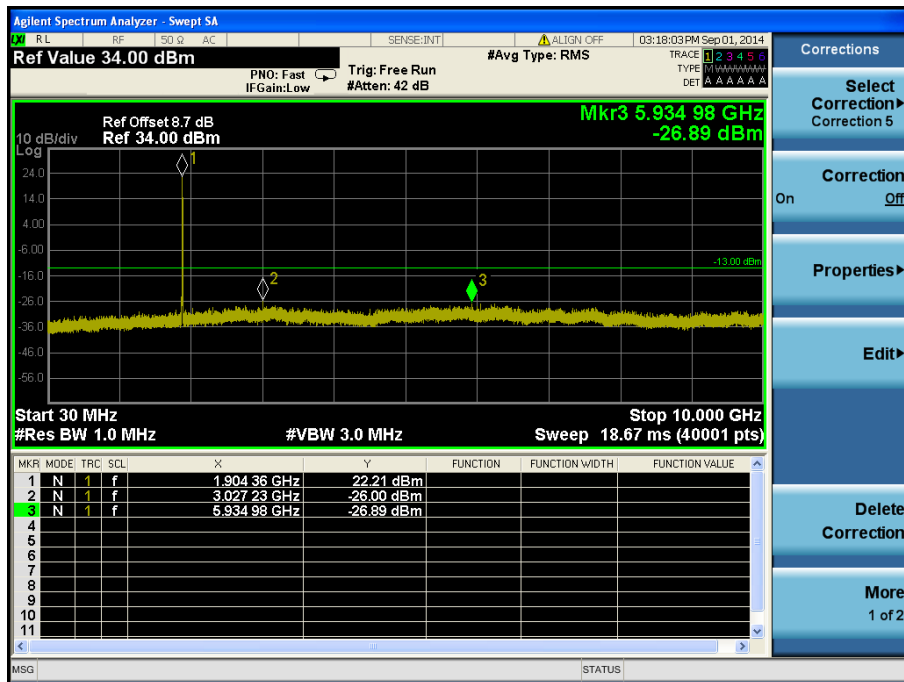

LTE Band 2 / 10 MHz / QPSK - RB Offset/Size (0/50) – Low Channel

LTE Band 2 / 10 MHz / QPSK - RB Offset/Size (0/50) – Low Channel

LTE Band 2 / 10 MHz / QPSK - RB Offset/Size (0/1) – Mid Channel

LTE Band 2 / 10 MHz / QPSK - RB Offset/Size (0/1) – Mid Channel

LTE Band 2 / 10 MHz / QPSK - RB Offset/Size (0/25) – High Channel

LTE Band 2 / 10 MHz / QPSK - RB Offset/Size (0/25) – High Channel

LTE Band 2 / 5 MHz / 16QAM - RB Offset/Size (0/1) – Low Channel

LTE Band 2 / 5 MHz / 16QAM - RB Offset/Size (0/1) – Low Channel