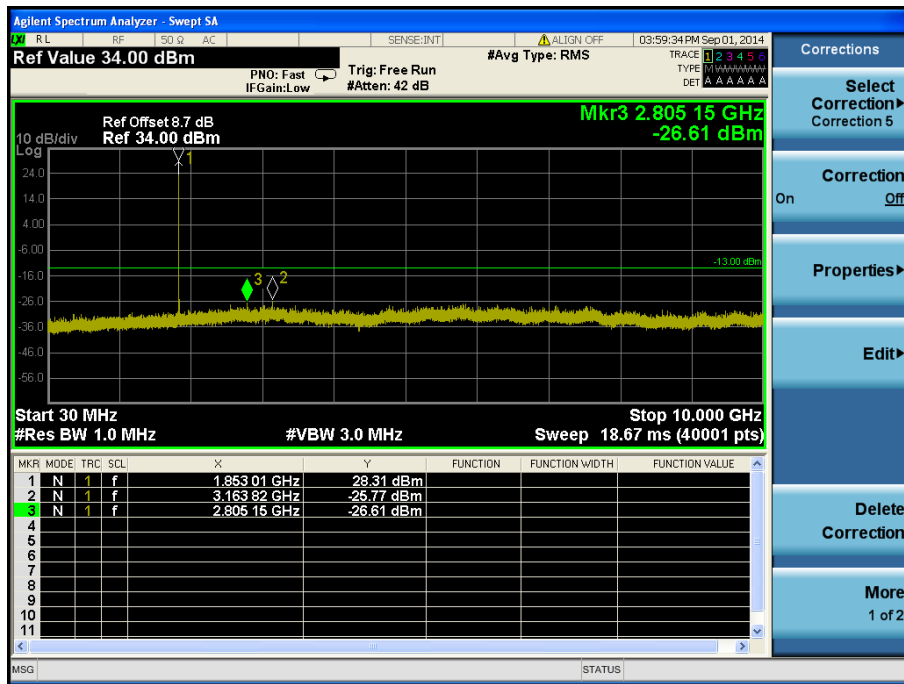

LTE Band 2 / 10 MHz / QPSK - RB Offset/Size (0/25) – High Channel

LTE Band 2 / 10 MHz / QPSK - RB Offset/Size (0/25) – High Channel

LTE Band 2 / 5 MHz / 16QAM - RB Offset/Size (0/1) – Low Channel

LTE Band 2 / 5 MHz / 16QAM - RB Offset/Size (0/1) – Low Channel

LTE Band 2 / 5 MHz / QPSK - RB Offset/Size (12/1) – Mid Channel

LTE Band 2 / 5 MHz / QPSK - RB Offset/Size (12/1) – Mid Channel

LTE Band 2 / 5 MHz / QPSK - RB Offset/Size (24/1) – High Channel

LTE Band 2 / 5 MHz / QPSK - RB Offset/Size (24/1) – High Channel