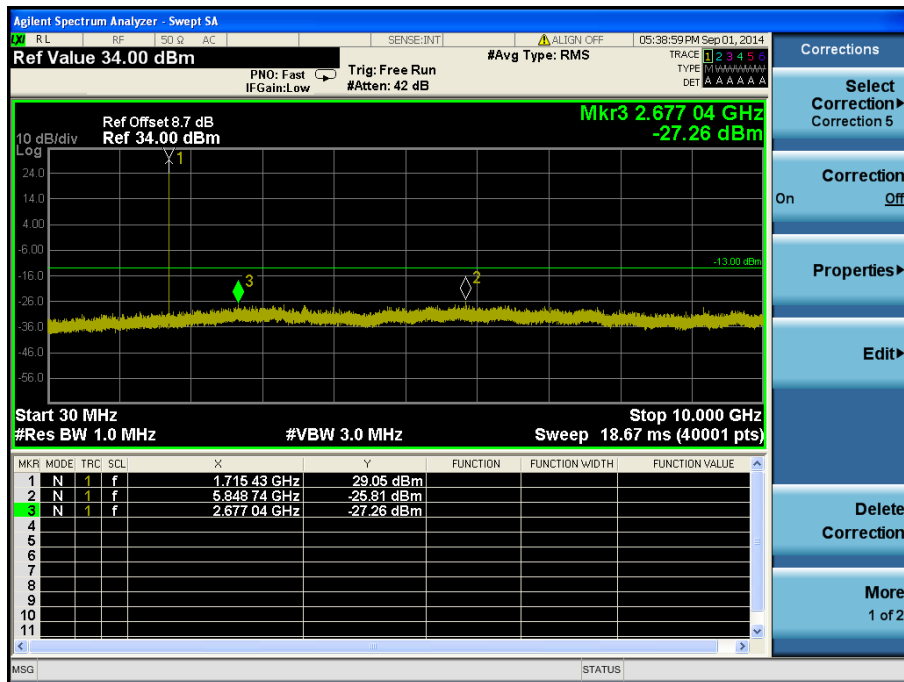

#### 8.4.1 LTE Band 4

LTE Band 4 / 20 MHz / 16QAM - RB Offset/Size (0/1) – Low Channel

LTE Band 4 / 20 MHz / 16QAM - RB Offset/Size (0/1) – Low Channel

LTE Band 4 / 20 MHz / QPSK - RB Offset/Size (25/50) – High Channel

LTE Band 4 / 20 MHz / QPSK - RB Offset/Size (25/50) – High Channel

LTE Band 4 / 15 MHz / QPSK - RB Offset/Size (0/75) – Low Channel

LTE Band 4 / 15 MHz / QPSK - RB Offset/Size (0/75) – Low Channel

LTE Band 4 / 15 MHz / QPSK - RB Offset/Size (0/1) – Mid Channel

LTE Band 4 / 15 MHz / QPSK - RB Offset/Size (0/1) – Mid Channel

LTE Band 4 / 15 MHz / 16QAM - RB Offset/Size (0/75) – High Channel

LTE Band 4 / 15 MHz / 16QAM - RB Offset/Size (0/75) – High Channel

LTE Band 4 / 10 MHz / QPSK - RB Offset/Size (25/1) – Low Channel