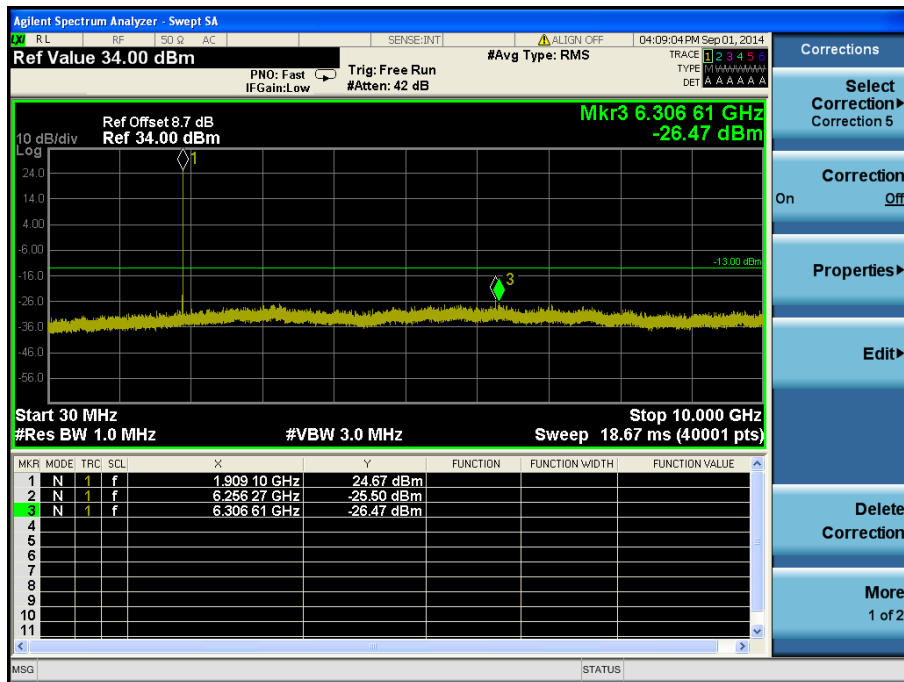

LTE Band 2 / 5 MHz / QPSK - RB Offset/Size (12/1) – Mid Channel

LTE Band 2 / 5 MHz / QPSK - RB Offset/Size (12/1) – Mid Channel

LTE Band 2 / 5 MHz / QPSK - RB Offset/Size (24/1) – High Channel

LTE Band 2 / 5 MHz / QPSK - RB Offset/Size (24/1) – High Channel

LTE Band 2 / 3 MHz / 16QAM - RB Offset/Size (14/1) – Low Channel

LTE Band 2 / 3 MHz / 16QAM - RB Offset/Size (14/1) – Low Channel

LTE Band 2 / 3 MHz / 16QAM - RB Offset/Size (7/1) – Mid Channel

LTE Band 2 / 3 MHz / 16QAM - RB Offset/Size (7/1) – Mid Channel

LTE Band 2 / 3 MHz / 16QAM - RB Offset/Size (7/8) – High Channel

LTE Band 2 / 3 MHz / 16QAM - RB Offset/Size (7/8) – High Channel

LTE Band 2 / 1.4 MHz / 16QAM - RB Offset/Size (3/1) – Low Channel

LTE Band 2 / 1.4 MHz / 16QAM - RB Offset/Size (3/1) – Low Channel