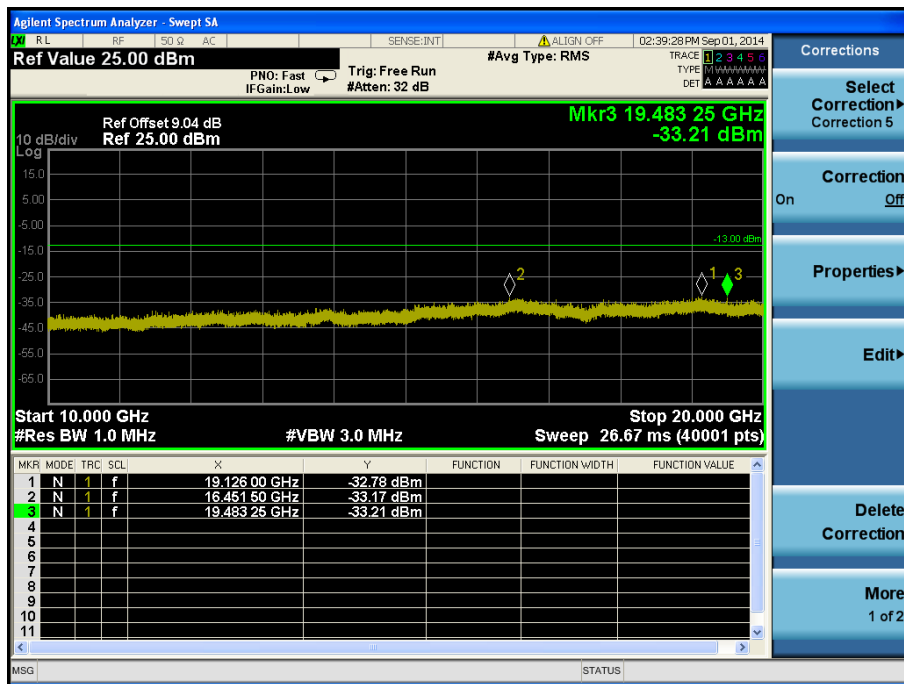

LTE Band 2 / 3 MHz / 16QAM - RB Offset/Size (7/8) – High Channel

LTE Band 2 / 3 MHz / 16QAM - RB Offset/Size (7/8) – High Channel

LTE Band 2 / 1.4 MHz / 16QAM - RB Offset/Size (3/1) – Low Channel

LTE Band 2 / 1.4 MHz / 16QAM - RB Offset/Size (3/1) – Low Channel

LTE Band 2 / 1.4 MHz / QPSK - RB Offset/Size (1/3) – Mid Channel

LTE Band 2 / 1.4 MHz / QPSK - RB Offset/Size (1/3) – Mid Channel

LTE Band 2 / 1.4 MHz / QPSK - RB Offset/Size (3/1) – High Channel

LTE Band 2 / 1.4 MHz / QPSK - RB Offset/Size (3/1) – High Channel

8.4.3 LTE Band 7

LTE Band 7 / 20 MHz / QPSK - RB Offset/Size (25/50) – Low Channel

LTE Band 7 / 20 MHz / QPSK - RB Offset/Size (25/50) – Low Channel

LTE Band 7 / 20 MHz / 16QAM - RB Offset/Size (99/1) – Mid Channel