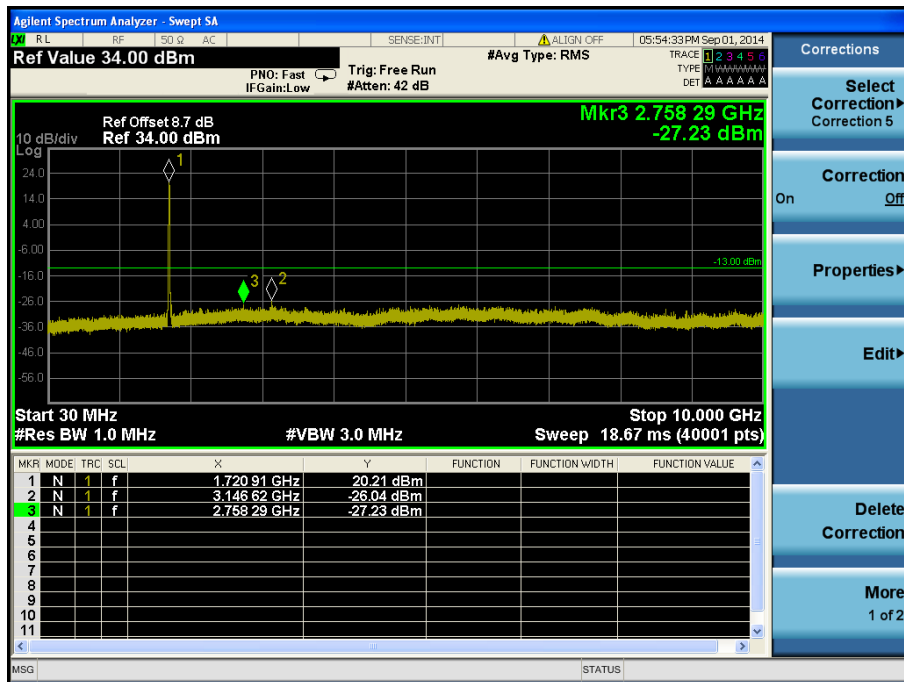

#### 8.4.1 LTE Band 4

LTE Band 4 / 20 MHz / 16QAM - RB Offset/Size (0/1) – Low Channel

LTE Band 4 / 20 MHz / 16QAM - RB Offset/Size (0/1) – Low Channel

LTE Band 4 / 20 MHz / QPSK - RB Offset/Size (25/50) – High Channel

LTE Band 4 / 20 MHz / QPSK - RB Offset/Size (25/50) – High Channel

LTE Band 4 / 15 MHz / QPSK - RB Offset/Size (0/75) – Low Channel

LTE Band 4 / 15 MHz / QPSK - RB Offset/Size (0/75) – Low Channel

LTE Band 4 / 15 MHz / QPSK - RB Offset/Size (0/1) – Mid Channel