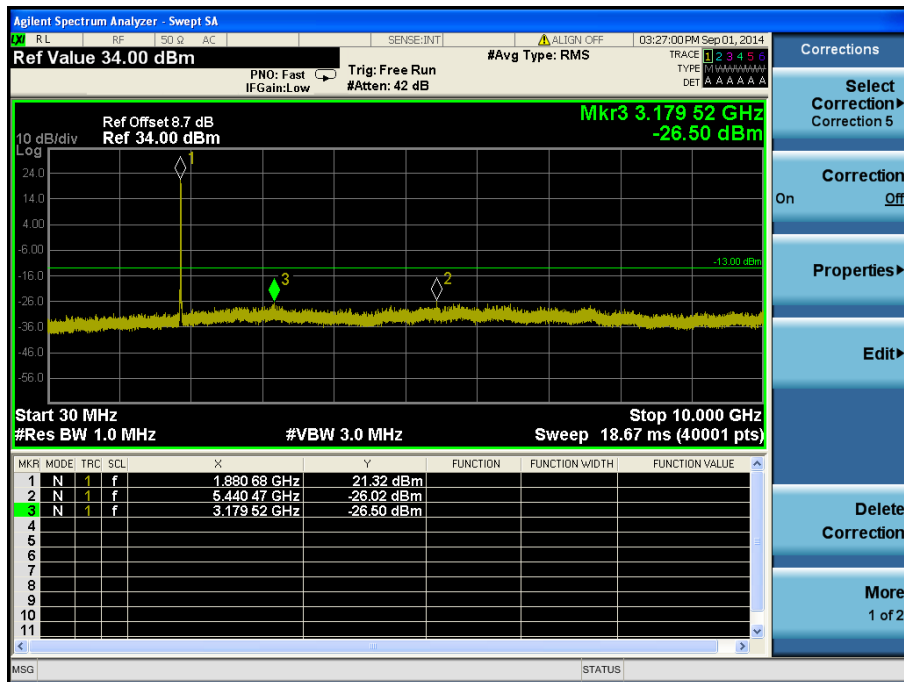

LTE Band 2 / 20 MHz / QPSK - RB Offset/Size (0/1) – High Channel

LTE Band 2 / 20 MHz / QPSK - RB Offset/Size (0/1) – High Channel

LTE Band 2 / 15 MHz / 16QAM - RB Offset/Size (19/36) – Low Channel

LTE Band 2 / 15 MHz / 16QAM - RB Offset/Size (19/36) – Low Channel