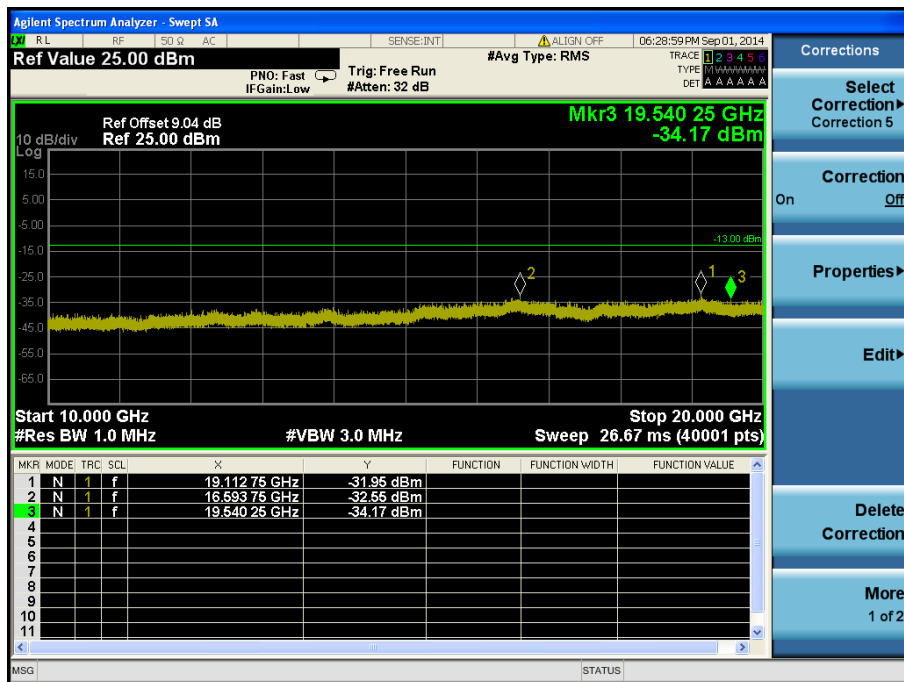

LTE Band 4 / 10 MHz / QPSK - RB Offset/Size (0/50) – High Channel

LTE Band 4 / 5 MHz / QPSK - RB Offset/Size (13/12) – Low Channel

LTE Band 4 / 5 MHz / QPSK - RB Offset/Size (13/12) – Low Channel

LTE Band 4 / 5 MHz / 16QAM - RB Offset/Size (0/12) – Mid Channel

LTE Band 4 / 5 MHz / 16QAM - RB Offset/Size (0/12) – Mid Channel

LTE Band 4 / 5 MHz / 16QAM - RB Offset/Size (0/12) – High Channel

LTE Band 4 / 5 MHz / 16QAM - RB Offset/Size (0/12) – High Channel

LTE Band 4 / 3 MHz / QPSK - RB Offset/Size (3/8) – Low Channel

LTE Band 4 / 3 MHz / QPSK - RB Offset/Size (3/8) – Low Channel

LTE Band 4 / 3 MHz / 16QAM - RB Offset/Size (0/1) – Mid Channel

LTE Band 4 / 3 MHz / 16QAM - RB Offset/Size (0/1) – Mid Channel

LTE Band 4 / 3 MHz / 16QAM - RB Offset/Size (0/8) – High Channel