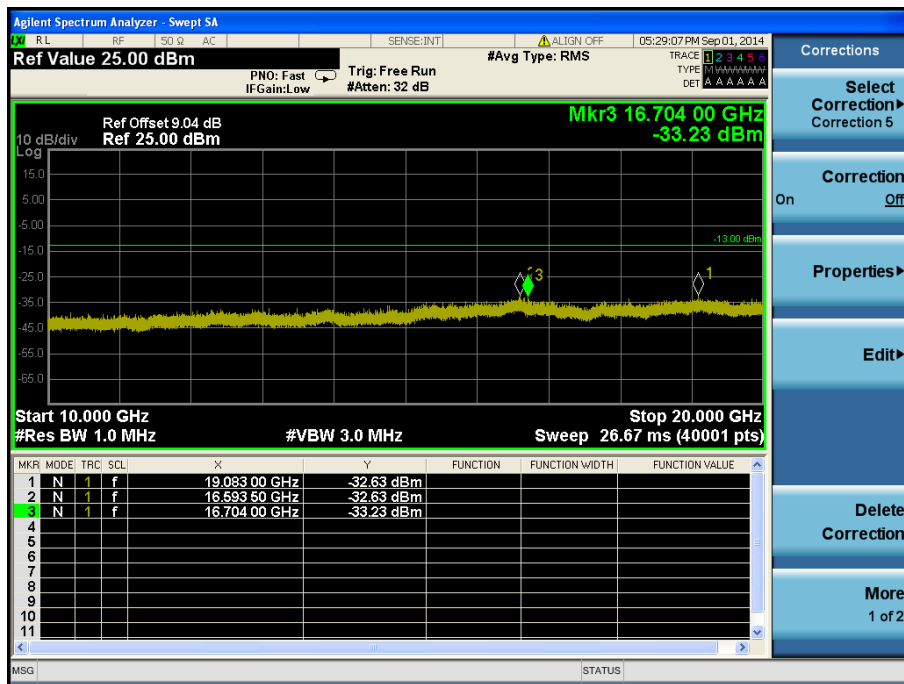

LTE Band 4 / 10 MHz / QPSK - RB Offset/Size (25/1) – Low Channel

LTE Band 4 / 10 MHz / 16QAM - RB Offset/Size (49/1) – Mid Channel

LTE Band 4 / 10 MHz / 16QAM - RB Offset/Size (49/1) – Mid Channel

LTE Band 4 / 10 MHz / QPSK - RB Offset/Size (0/50) – High Channel

LTE Band 4 / 10 MHz / QPSK - RB Offset/Size (0/50) – High Channel

LTE Band 4 / 5 MHz / QPSK - RB Offset/Size (13/12) – Low Channel

LTE Band 4 / 5 MHz / QPSK - RB Offset/Size (13/12) – Low Channel

LTE Band 4 / 5 MHz / 16QAM - RB Offset/Size (0/12) – Mid Channel