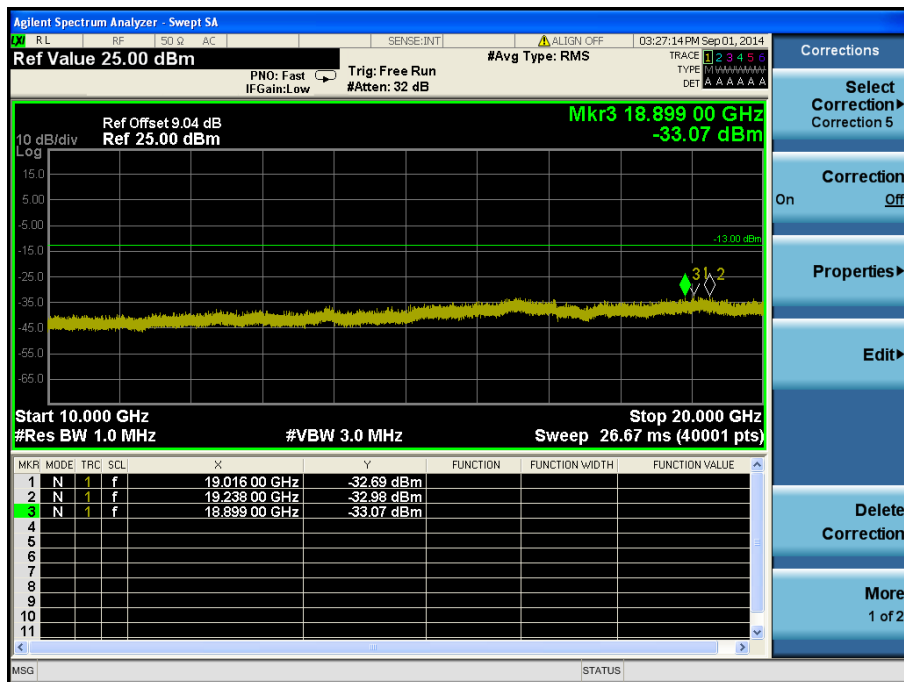

LTE Band 2 / 20 MHz / QPSK - RB Offset/Size (0/1) – High Channel

LTE Band 2 / 20 MHz / QPSK - RB Offset/Size (0/1) – High Channel

LTE Band 2 / 15 MHz / 16QAM - RB Offset/Size (19/36) – Low Channel

LTE Band 2 / 15 MHz / 16QAM - RB Offset/Size (19/36) – Low Channel

LTE Band 2 / 15 MHz / QPSK - RB Offset/Size (19/36) – Mid Channel

LTE Band 2 / 15 MHz / QPSK - RB Offset/Size (19/36) – Mid Channel

LTE Band 2 / 15 MHz / 16QAM - RB Offset/Size (37/1) – High Channel

LTE Band 2 / 15 MHz / 16QAM - RB Offset/Size (37/1) – High Channel