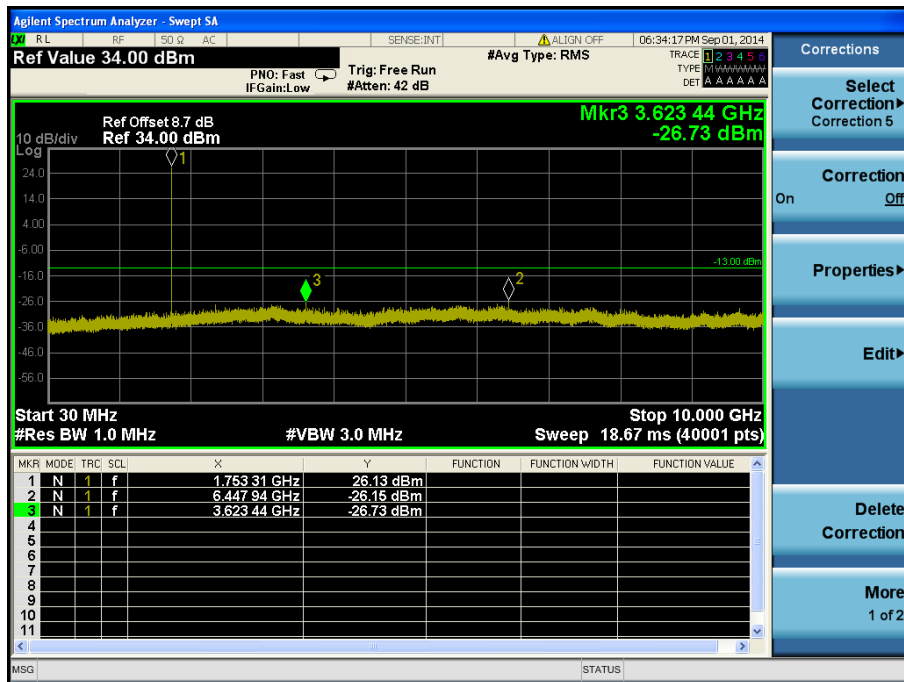

LTE Band 4 / 10 MHz / QPSK - RB Offset/Size (0/50) – High Channel

LTE Band 4 / 5 MHz / QPSK - RB Offset/Size (13/12) – Low Channel

LTE Band 4 / 5 MHz / QPSK - RB Offset/Size (13/12) – Low Channel

LTE Band 4 / 5 MHz / 16QAM - RB Offset/Size (0/12) – Mid Channel

LTE Band 4 / 5 MHz / 16QAM - RB Offset/Size (0/12) – Mid Channel

LTE Band 4 / 5 MHz / 16QAM - RB Offset/Size (0/12) – High Channel

LTE Band 4 / 5 MHz / 16QAM - RB Offset/Size (0/12) – High Channel

LTE Band 4 / 3 MHz / QPSK - RB Offset/Size (3/8) – Low Channel

LTE Band 4 / 3 MHz / QPSK - RB Offset/Size (3/8) – Low Channel

LTE Band 4 / 3 MHz / 16QAM - RB Offset/Size (0/1) – Mid Channel

LTE Band 4 / 3 MHz / 16QAM - RB Offset/Size (0/1) – Mid Channel

LTE Band 4 / 3 MHz / 16QAM - RB Offset/Size (0/8) – High Channel