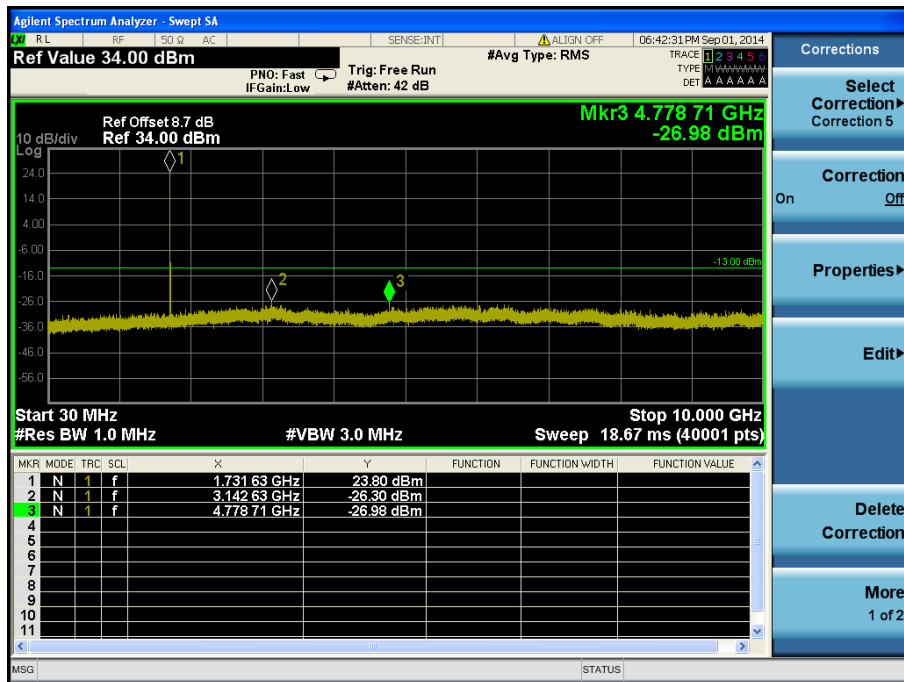

LTE Band 4 / 10 MHz / QPSK - RB Offset/Size (25/1) – Low Channel

LTE Band 4 / 10 MHz / 16QAM - RB Offset/Size (49/1) – Mid Channel

LTE Band 4 / 10 MHz / 16QAM - RB Offset/Size (49/1) – Mid Channel

LTE Band 4 / 10 MHz / QPSK - RB Offset/Size (0/50) – High Channel

LTE Band 4 / 10 MHz / QPSK - RB Offset/Size (0/50) – High Channel

LTE Band 4 / 5 MHz / QPSK - RB Offset/Size (13/12) – Low Channel

LTE Band 4 / 5 MHz / QPSK - RB Offset/Size (13/12) – Low Channel

LTE Band 4 / 5 MHz / 16QAM - RB Offset/Size (0/12) – Mid Channel