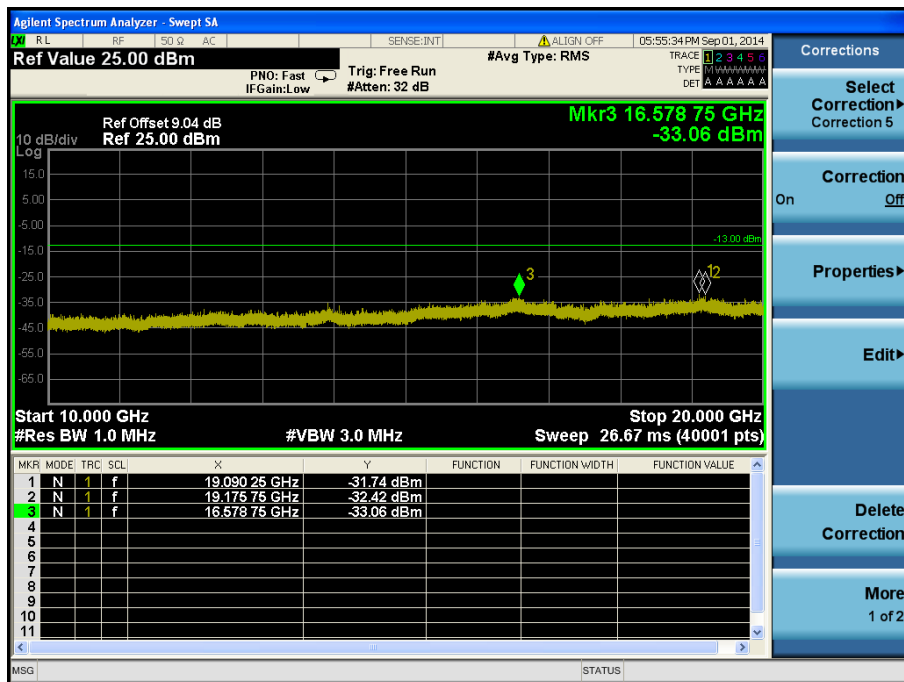

#### 8.4.1 LTE Band 4

LTE Band 4 / 20 MHz / 16QAM - RB Offset/Size (0/1) – Low Channel

LTE Band 4 / 20 MHz / 16QAM - RB Offset/Size (0/1) – Low Channel

LTE Band 4 / 20 MHz / QPSK - RB Offset/Size (25/50) – High Channel

LTE Band 4 / 20 MHz / QPSK - RB Offset/Size (25/50) – High Channel

LTE Band 4 / 15 MHz / QPSK - RB Offset/Size (0/75) – Low Channel

LTE Band 4 / 15 MHz / QPSK - RB Offset/Size (0/75) – Low Channel

LTE Band 4 / 15 MHz / QPSK - RB Offset/Size (0/1) – Mid Channel

LTE Band 4 / 15 MHz / QPSK - RB Offset/Size (0/1) – Mid Channel

LTE Band 4 / 15 MHz / 16QAM - RB Offset/Size (0/75) – High Channel

LTE Band 4 / 15 MHz / 16QAM - RB Offset/Size (0/75) – High Channel

LTE Band 4 / 10 MHz / QPSK - RB Offset/Size (25/1) – Low Channel