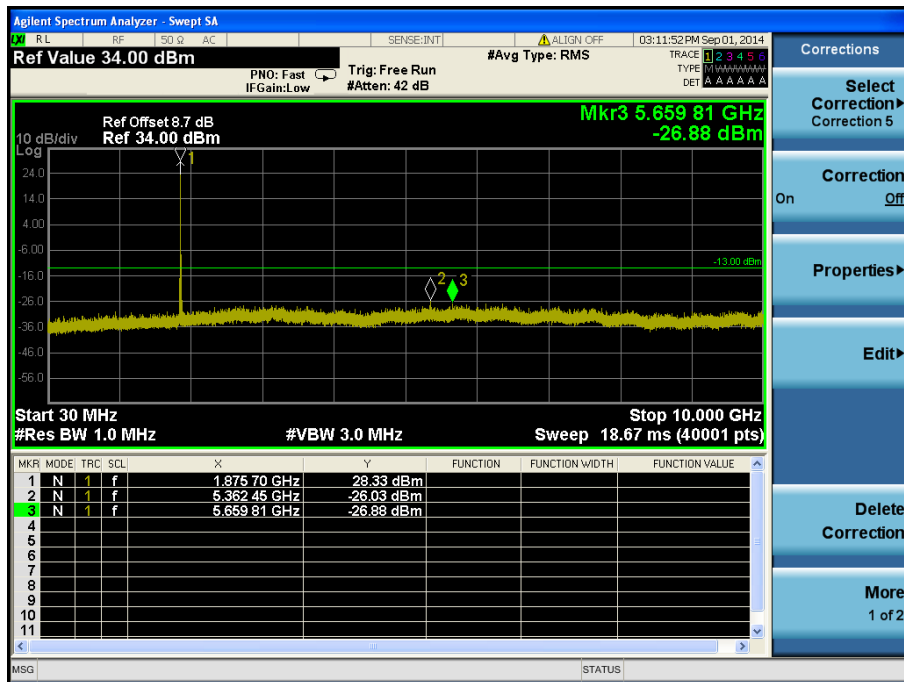

LTE Band 2 / 20 MHz / QPSK - RB Offset/Size (0/1) – High Channel

LTE Band 2 / 20 MHz / QPSK - RB Offset/Size (0/1) – High Channel

LTE Band 2 / 15 MHz / 16QAM - RB Offset/Size (19/36) – Low Channel

LTE Band 2 / 15 MHz / 16QAM - RB Offset/Size (19/36) – Low Channel

LTE Band 2 / 15 MHz / QPSK - RB Offset/Size (19/36) – Mid Channel

LTE Band 2 / 15 MHz / QPSK - RB Offset/Size (19/36) – Mid Channel

LTE Band 2 / 15 MHz / 16QAM - RB Offset/Size (37/1) – High Channel

LTE Band 2 / 15 MHz / 16QAM - RB Offset/Size (37/1) – High Channel

LTE Band 2 / 10 MHz / QPSK - RB Offset/Size (0/50) – Low Channel

LTE Band 2 / 10 MHz / QPSK - RB Offset/Size (0/50) – Low Channel

LTE Band 2 / 10 MHz / QPSK - RB Offset/Size (0/1) – Mid Channel

LTE Band 2 / 10 MHz / QPSK - RB Offset/Size (0/1) – Mid Channel