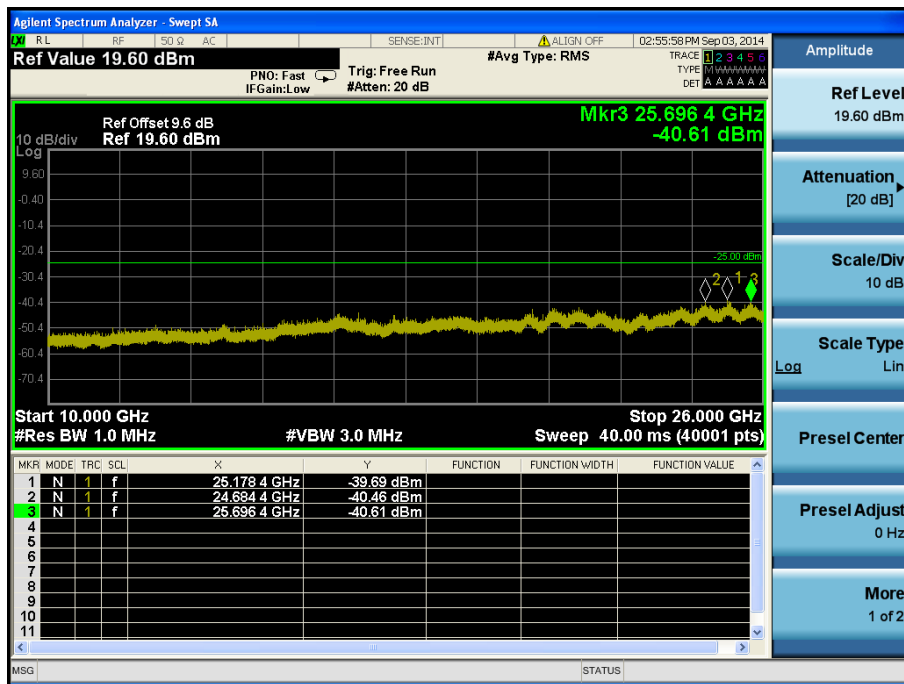

LTE Band 2 / 1.4 MHz / QPSK - RB Offset/Size (1/3) – Mid Channel

LTE Band 2 / 1.4 MHz / QPSK - RB Offset/Size (1/3) – Mid Channel

LTE Band 2 / 1.4 MHz / QPSK - RB Offset/Size (3/1) – High Channel

LTE Band 2 / 1.4 MHz / QPSK - RB Offset/Size (3/1) – High Channel

8.4.3 LTE Band 7

LTE Band 7 / 20 MHz / QPSK - RB Offset/Size (25/50) – Low Channel

LTE Band 7 / 20 MHz / QPSK - RB Offset/Size (25/50) – Low Channel

LTE Band 7 / 20 MHz / 16QAM - RB Offset/Size (99/1) – Mid Channel

LTE Band 7 / 20 MHz / 16QAM - RB Offset/Size (99/1) – Mid Channel

LTE Band 7 / 20 MHz / QPSK - RB Offset/Size (99/1) – High Channel

LTE Band 7 / 20 MHz / QPSK - RB Offset/Size (99/1) – High Channel

LTE Band 7 / 15 MHz / QPSK - RB Offset/Size (37/1) – Low Channel