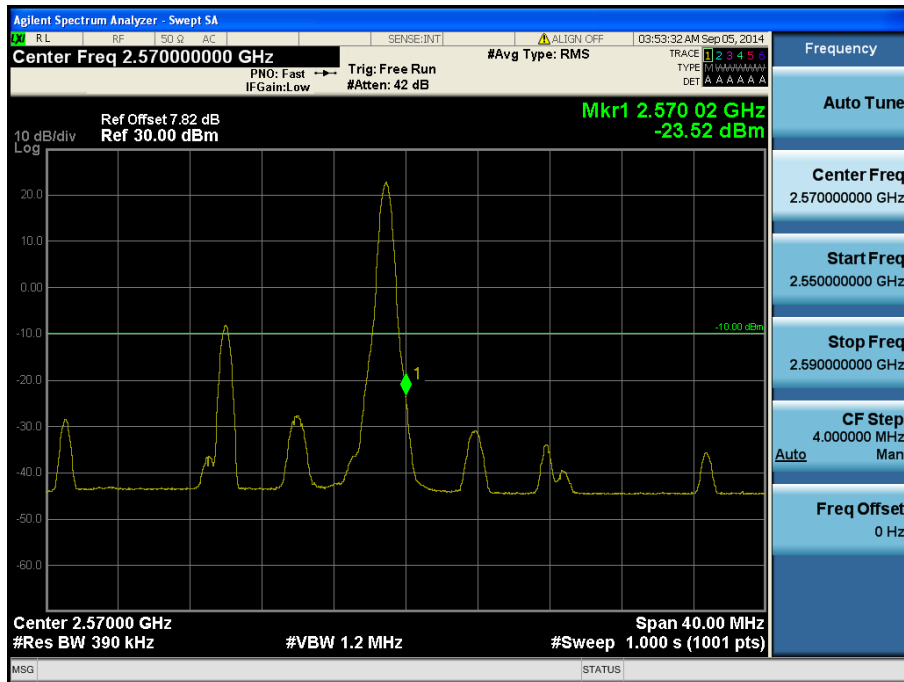

### 8.3.3 LTE Band 7

- Lower Band Edge

LTE Band 7 / 20 MHz / QPSK - RB Offset/Size (0/50)

- Lower Extended Band Edge

LTE Band 7 / 20 MHz / QPSK - RB Offset/Size (0/50)

- Lower ACP

LTE Band 7 / 20 MHz / QPSK - RB Offset/Size (0/50)

- Mid ACP

LTE Band 7 / 20 MHz / QPSK - RB Offset/Size (50/50)

- Upper Band Edge

LTE Band 7 / 20 MHz / 16QAM - RB Offset/Size (99/1)

- Upper Extended Band Edge

LTE Band 7 / 20 MHz / QPSK - RB Offset/Size (50/50)