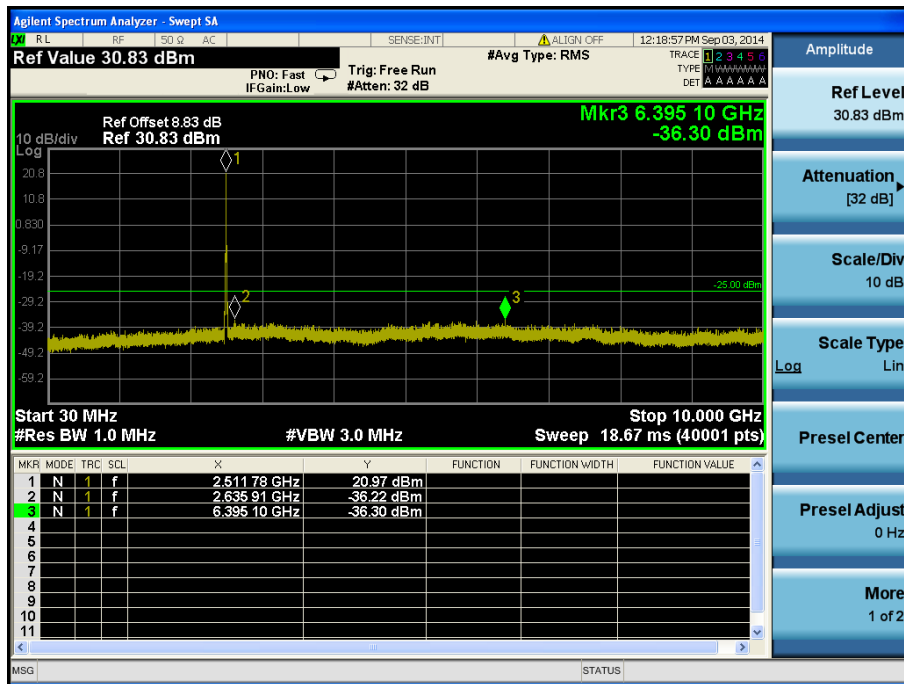

LTE Band 2 / 3 MHz / 16QAM - RB Offset/Size (7/8) – High Channel

LTE Band 2 / 3 MHz / 16QAM - RB Offset/Size (7/8) – High Channel

LTE Band 2 / 1.4 MHz / 16QAM - RB Offset/Size (3/1) – Low Channel

LTE Band 2 / 1.4 MHz / 16QAM - RB Offset/Size (3/1) – Low Channel

LTE Band 2 / 1.4 MHz / QPSK - RB Offset/Size (1/3) – Mid Channel

LTE Band 2 / 1.4 MHz / QPSK - RB Offset/Size (1/3) – Mid Channel

LTE Band 2 / 1.4 MHz / QPSK - RB Offset/Size (3/1) – High Channel

LTE Band 2 / 1.4 MHz / QPSK - RB Offset/Size (3/1) – High Channel

8.4.3 LTE Band 7

LTE Band 7 / 20 MHz / QPSK - RB Offset/Size (25/50) – Low Channel

LTE Band 7 / 20 MHz / QPSK - RB Offset/Size (25/50) – Low Channel

LTE Band 7 / 20 MHz / 16QAM - RB Offset/Size (99/1) – Mid Channel