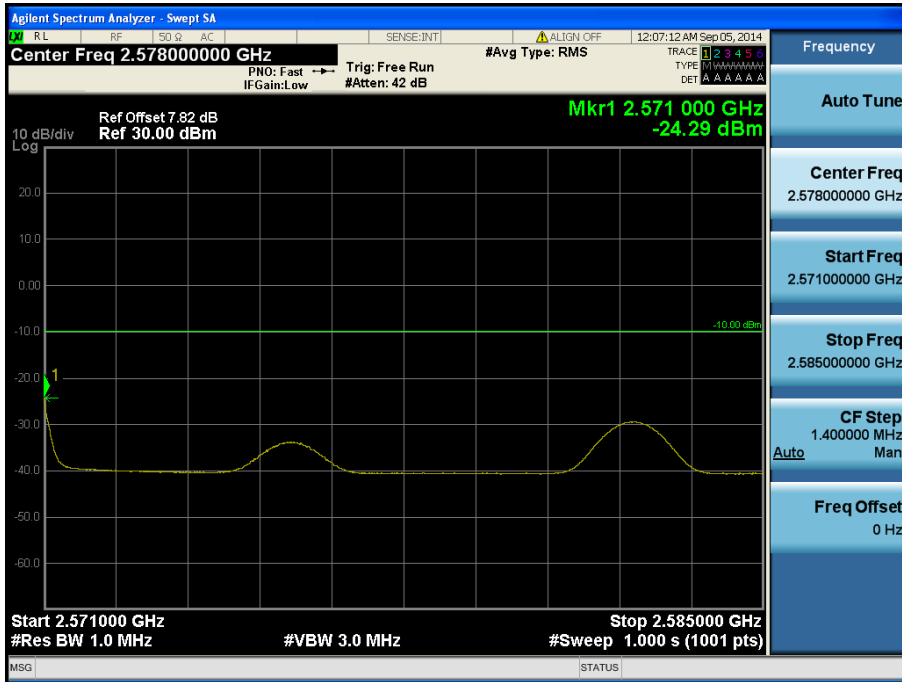

- Upper ACP

LTE Band 7 / 20 MHz / QPSK - RB Offset/Size (0/50)

- Lower Band Edge

LTE Band 7 / 15 MHz / 16QAM - RB Offset/Size (0/1)

- Lower Extended Band Edge

LTE Band 7 / 15 MHz / QPSK - RB Offset/Size (0/36)

- Lower ACP

LTE Band 7 / 15 MHz / QPSK - RB Offset/Size (0/36)

- Mid ACP

LTE Band 7 / 15 MHz / QPSK - RB Offset/Size (39/36)

- Upper Band Edge

LTE Band 7 / 15 MHz / QPSK - RB Offset/Size (74/1)

- Upper Extended Band Edge

LTE Band 7 / 15 MHz / QPSK - RB Offset/Size (74/1)

- Upper ACP

LTE Band 7 / 15 MHz / QPSK - RB Offset/Size (0/36)

- Lower Band Edge

LTE Band 7 / 10 MHz / 16QAM - RB Offset/Size (0/1)

- Lower Extended Band Edge