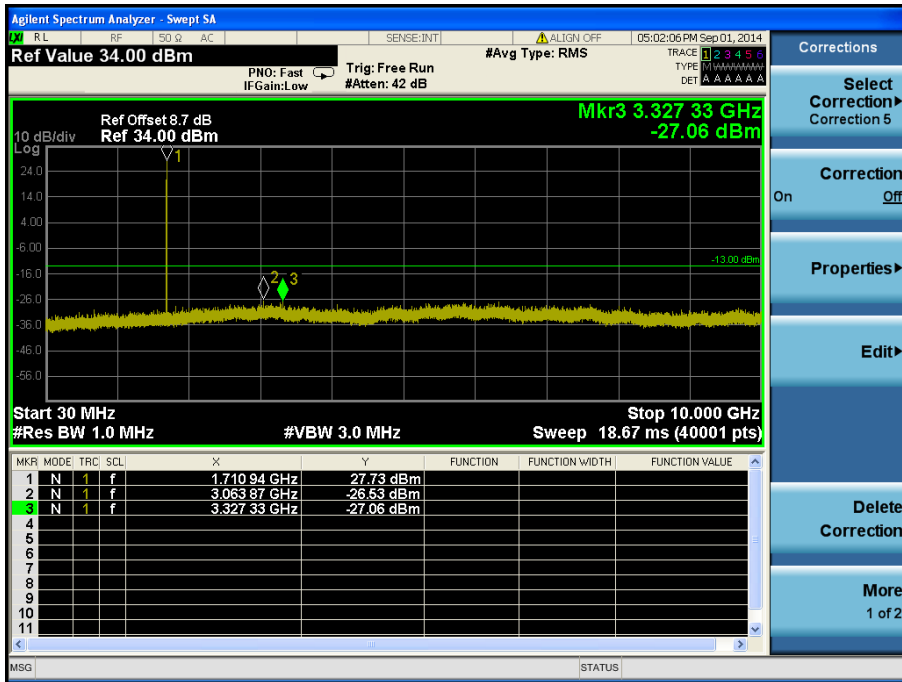

LTE Band 4 / 3 MHz / QPSK - RB Offset/Size (3/8) – Low Channel

LTE Band 4 / 3 MHz / 16QAM - RB Offset/Size (0/1) – Mid Channel

LTE Band 4 / 3 MHz / 16QAM - RB Offset/Size (0/1) – Mid Channel

LTE Band 4 / 3 MHz / 16QAM - RB Offset/Size (0/8) – High Channel

LTE Band 4 / 3 MHz / 16QAM - RB Offset/Size (0/8) – High Channel

LTE Band 4 / 1.4 MHz / QPSK - RB Offset/Size (3/1) – Low Channel

LTE Band 4 / 1.4 MHz / QPSK - RB Offset/Size (3/1) – Low Channel

LTE Band 4 / 1.4 MHz / QPSK - RB Offset/Size (0/3) – Mid Channel