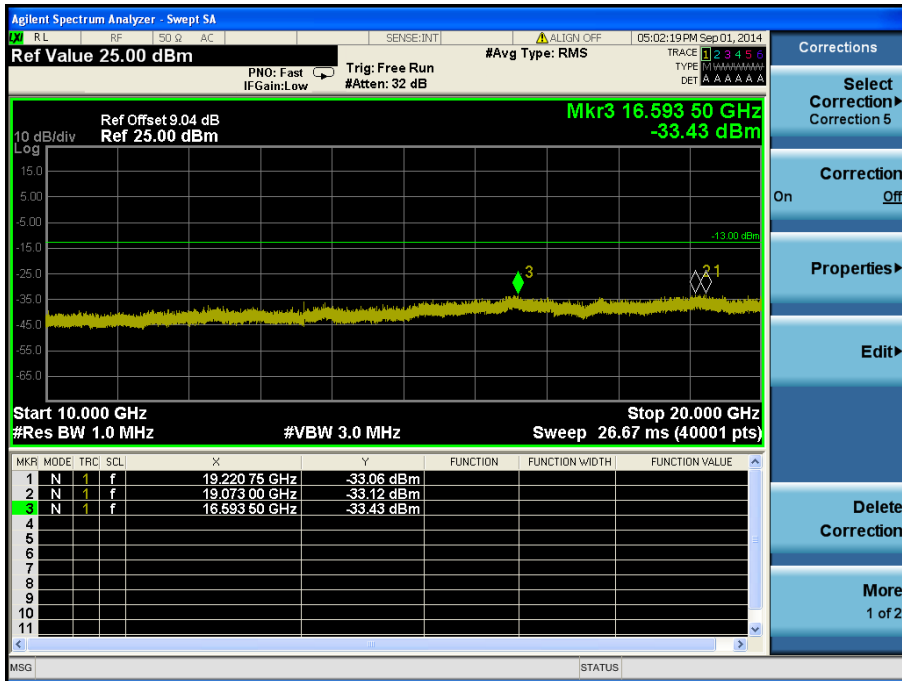

LTE Band 4 / 5 MHz / 16QAM - RB Offset/Size (0/12) – Mid Channel

LTE Band 4 / 5 MHz / 16QAM - RB Offset/Size (0/12) – High Channel

LTE Band 4 / 5 MHz / 16QAM - RB Offset/Size (0/12) – High Channel

LTE Band 4 / 3 MHz / QPSK - RB Offset/Size (3/8) – Low Channel

LTE Band 4 / 3 MHz / QPSK - RB Offset/Size (3/8) – Low Channel

LTE Band 4 / 3 MHz / 16QAM - RB Offset/Size (0/1) – Mid Channel

LTE Band 4 / 3 MHz / 16QAM - RB Offset/Size (0/1) – Mid Channel

LTE Band 4 / 3 MHz / 16QAM - RB Offset/Size (0/8) – High Channel

LTE Band 4 / 3 MHz / 16QAM - RB Offset/Size (0/8) – High Channel

LTE Band 4 / 1.4 MHz / QPSK - RB Offset/Size (3/1) – Low Channel

LTE Band 4 / 1.4 MHz / QPSK - RB Offset/Size (3/1) – Low Channel

LTE Band 4 / 1.4 MHz / QPSK - RB Offset/Size (0/3) – Mid Channel

LTE Band 4 / 1.4 MHz / QPSK - RB Offset/Size (0/3) – Mid Channel

LTE Band 4 / 1.4 MHz / 16QAM - RB Offset/Size (0/6) – High Channel

LTE Band 4 / 1.4 MHz / 16QAM - RB Offset/Size (0/6) – High Channel

8.4.2 LTE Band 2