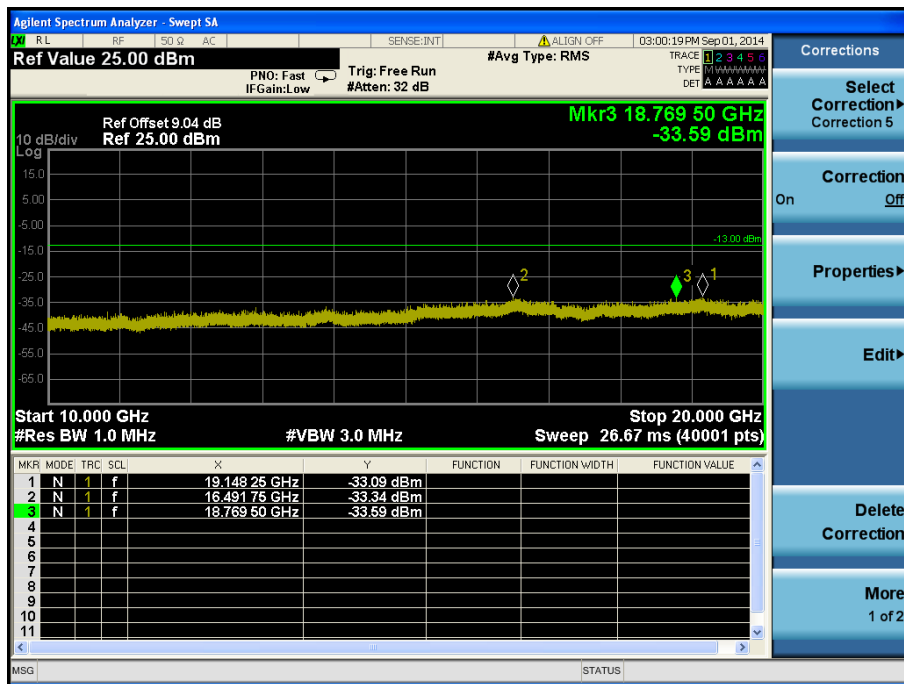

LTE Band 2 / 10 MHz / QPSK - RB Offset/Size (0/50) – Low Channel

LTE Band 2 / 10 MHz / QPSK - RB Offset/Size (0/50) – Low Channel

LTE Band 2 / 10 MHz / QPSK - RB Offset/Size (0/1) – Mid Channel

LTE Band 2 / 10 MHz / QPSK - RB Offset/Size (0/1) – Mid Channel

LTE Band 2 / 10 MHz / QPSK - RB Offset/Size (0/25) – High Channel

LTE Band 2 / 10 MHz / QPSK - RB Offset/Size (0/25) – High Channel

LTE Band 2 / 5 MHz / 16QAM - RB Offset/Size (0/1) – Low Channel

LTE Band 2 / 5 MHz / 16QAM - RB Offset/Size (0/1) – Low Channel

LTE Band 2 / 5 MHz / QPSK - RB Offset/Size (12/1) – Mid Channel

LTE Band 2 / 5 MHz / QPSK - RB Offset/Size (12/1) – Mid Channel

LTE Band 2 / 5 MHz / QPSK - RB Offset/Size (24/1) – High Channel

LTE Band 2 / 5 MHz / QPSK - RB Offset/Size (24/1) – High Channel