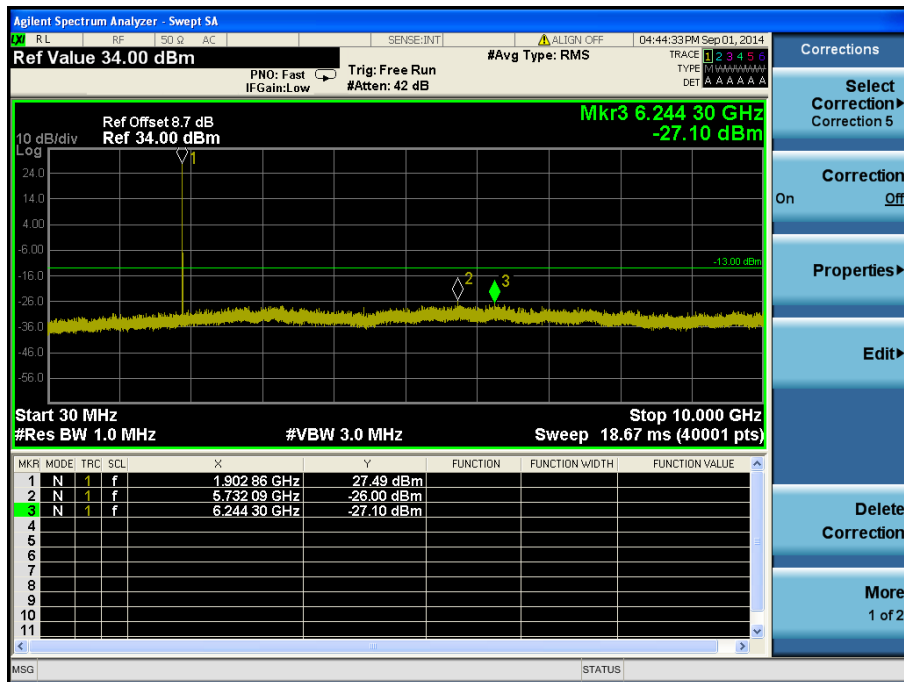

LTE Band 2 / 15 MHz / 16QAM - RB Offset/Size (37/1) – High Channel