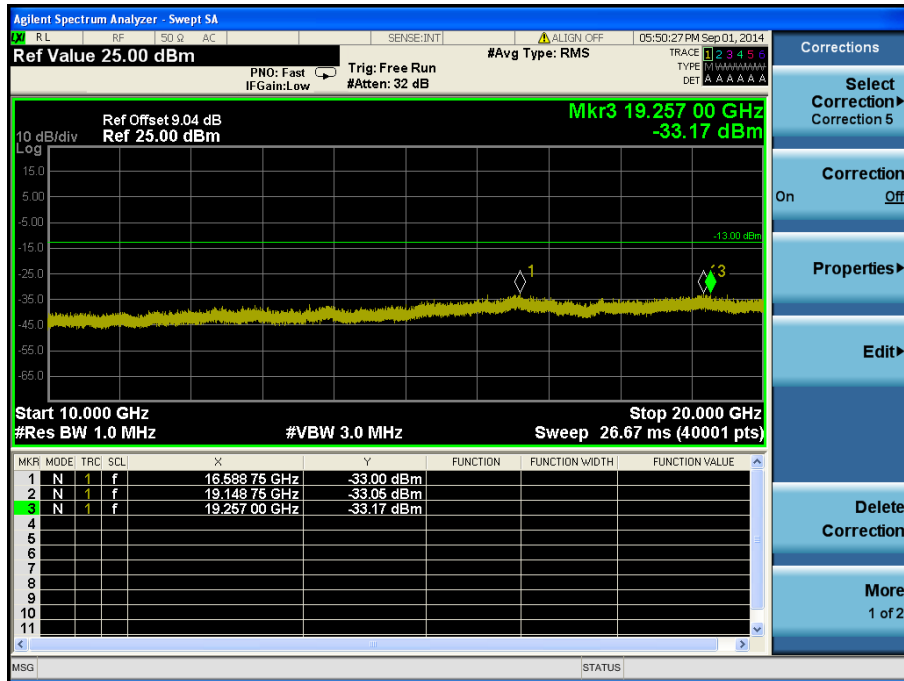

LTE Band 4 / 10 MHz / QPSK - RB Offset/Size (25/1) – Low Channel

LTE Band 4 / 10 MHz / 16QAM - RB Offset/Size (49/1) – Mid Channel

LTE Band 4 / 10 MHz / 16QAM - RB Offset/Size (49/1) – Mid Channel

LTE Band 4 / 10 MHz / QPSK - RB Offset/Size (0/50) – High Channel

LTE Band 4 / 10 MHz / QPSK - RB Offset/Size (0/50) – High Channel

LTE Band 4 / 5 MHz / QPSK - RB Offset/Size (13/12) – Low Channel

LTE Band 4 / 5 MHz / QPSK - RB Offset/Size (13/12) – Low Channel

LTE Band 4 / 5 MHz / 16QAM - RB Offset/Size (0/12) – Mid Channel