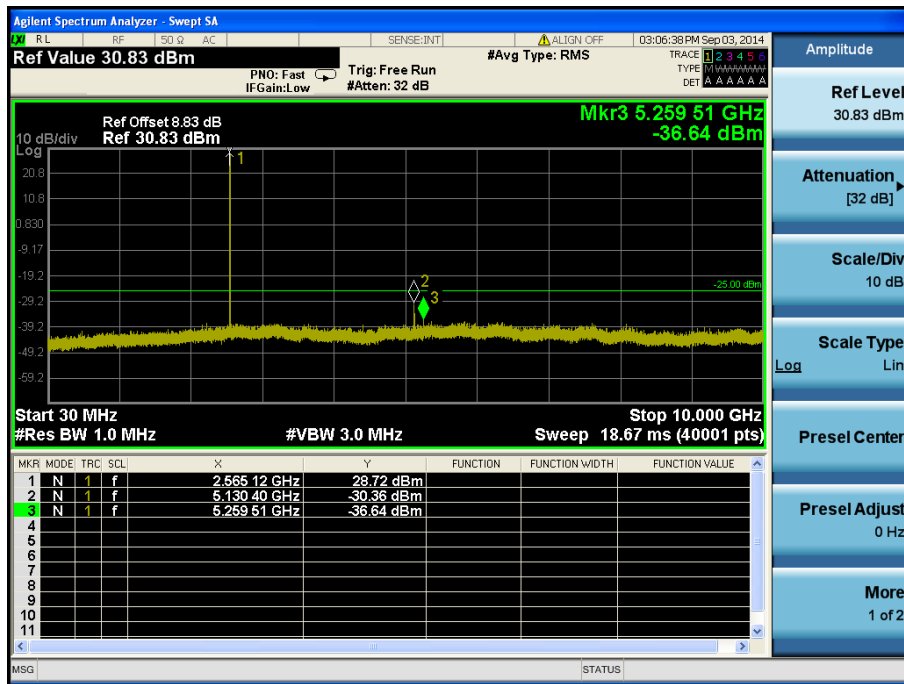

LTE Band 7 / 15 MHz / QPSK - RB Offset/Size (37/1) – Low Channel

LTE Band 7 / 15 MHz / QPSK - RB Offset/Size (0/1) – Mid Channel

LTE Band 7 / 15 MHz / QPSK - RB Offset/Size (0/1) – Mid Channel

LTE Band 7 / 15 MHz / QPSK - RB Offset/Size (74/1) – High Channel

LTE Band 7 / 15 MHz / QPSK - RB Offset/Size (74/1) – High Channel

LTE Band 7 / 10 MHz / QPSK - RB Offset/Size (49/1) – Low Channel

LTE Band 7 / 10 MHz / QPSK - RB Offset/Size (49/1) – Low Channel

LTE Band 7 / 10 MHz / QPSK - RB Offset/Size (49/1) – Mid Channel

LTE Band 7 / 10 MHz / QPSK - RB Offset/Size (49/1) – Mid Channel

LTE Band 7 / 10 MHz / 16QAM - RB Offset/Size (25/1) – High Channel

LTE Band 7 / 10 MHz / 16QAM - RB Offset/Size (25/1) – High Channel

LTE Band 7 / 5 MHz / QPSK - RB Offset/Size (0/1) – Low Channel