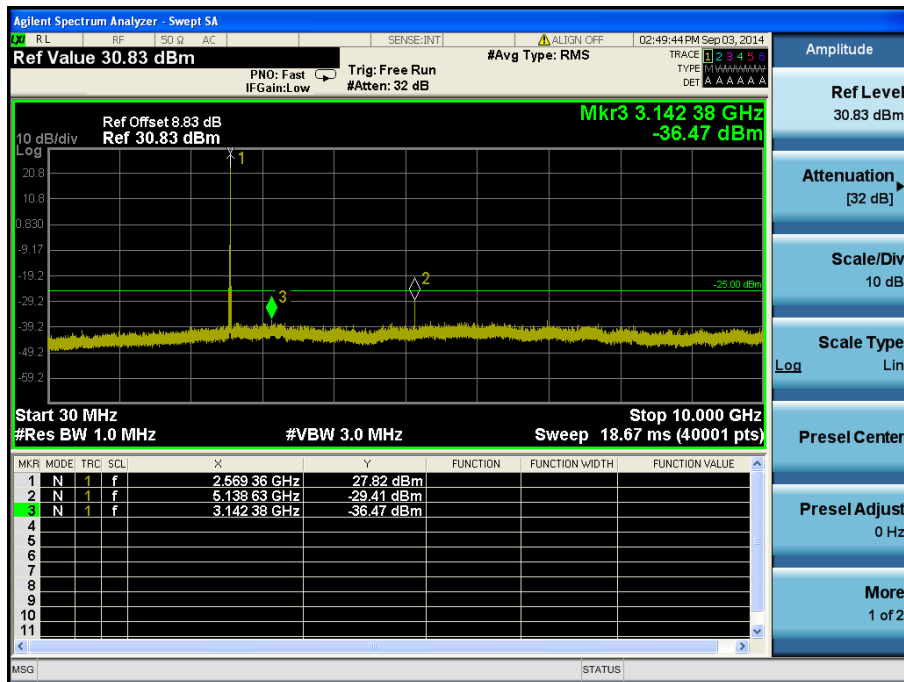

8.4.3 LTE Band 7

LTE Band 7 / 20 MHz / QPSK - RB Offset/Size (25/50) – Low Channel

LTE Band 7 / 20 MHz / QPSK - RB Offset/Size (25/50) – Low Channel

LTE Band 7 / 20 MHz / 16QAM - RB Offset/Size (99/1) – Mid Channel

LTE Band 7 / 20 MHz / 16QAM - RB Offset/Size (99/1) – Mid Channel

LTE Band 7 / 20 MHz / QPSK - RB Offset/Size (99/1) – High Channel

LTE Band 7 / 20 MHz / QPSK - RB Offset/Size (99/1) – High Channel

LTE Band 7 / 15 MHz / QPSK - RB Offset/Size (37/1) – Low Channel

LTE Band 7 / 15 MHz / QPSK - RB Offset/Size (37/1) – Low Channel

LTE Band 7 / 15 MHz / QPSK - RB Offset/Size (0/1) – Mid Channel

LTE Band 7 / 15 MHz / QPSK - RB Offset/Size (0/1) – Mid Channel

LTE Band 7 / 15 MHz / QPSK - RB Offset/Size (74/1) – High Channel