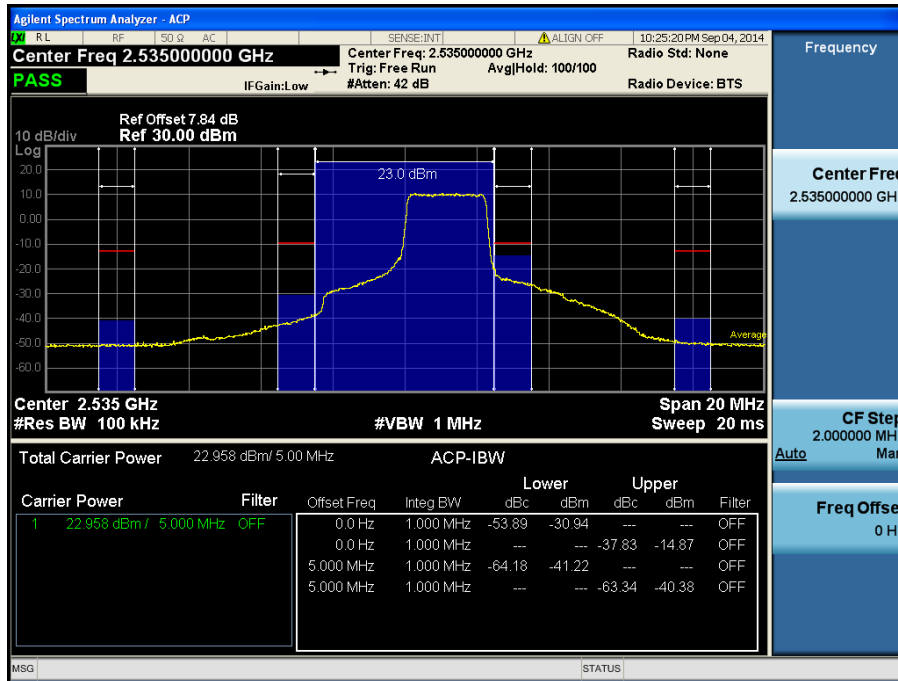

- Upper Extended Band Edge

LTE Band 7 / 10 MHz / QPSK - RB Offset/Size (25/25)

- Upper ACP

LTE Band 7 / 10 MHz / QPSK - RB Offset/Size (0/25)

- Lower Band Edge

LTE Band 7 / 5 MHz / 16QAM - RB Offset/Size (0/1)

- Lower Extended Band Edge

LTE Band 7 / 5 MHz / QPSK - RB Offset/Size (0/12)

- Lower ACP

LTE Band 7 / 5 MHz / QPSK - RB Offset/Size (13/12)

- Mid ACP

LTE Band 7 / 5 MHz / QPSK - RB Offset/Size (13/12)

- Upper Band Edge

LTE Band 7 / 5 MHz / 16QAM - RB Offset/Size (24/1)

- Upper Extended Band Edge

LTE Band 7 / 5 MHz / QPSK - RB Offset/Size (13/12)

- Upper ACP

LTE Band 7 / 5 MHz / QPSK - RB Offset/Size (0/12)