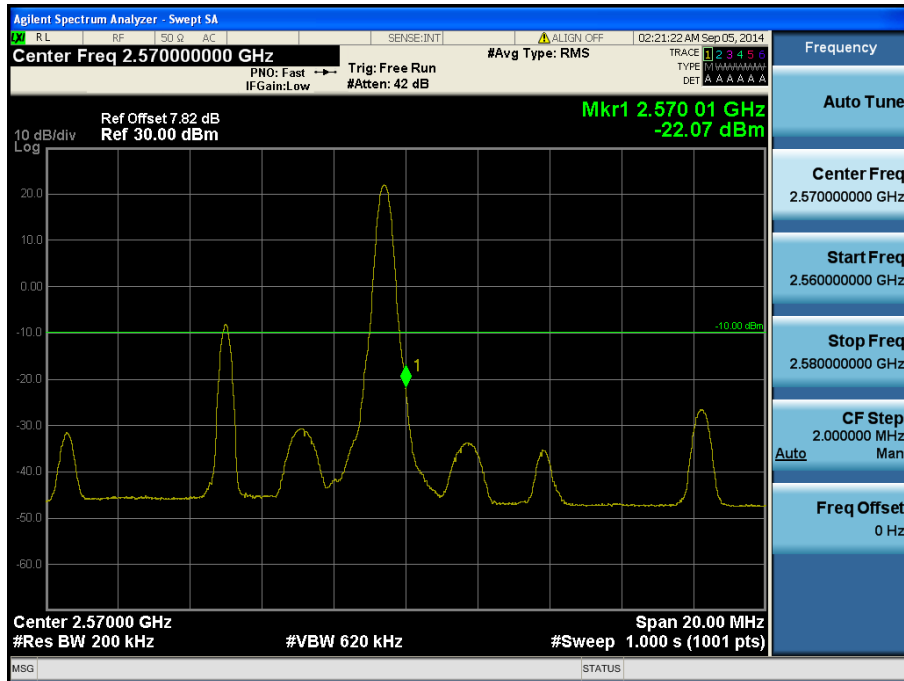

LTE Band 7 / 10 MHz / QPSK - RB Offset/Size (0/25)

- Lower ACP

LTE Band 7 / 10 MHz / QPSK - RB Offset/Size (25/25)

- Mid ACP

LTE Band 7 / 10 MHz / QPSK - RB Offset/Size (25/25)

- Upper Band Edge

LTE Band 7 / 10 MHz / 16QAM - RB Offset/Size (49/1)

- Upper Extended Band Edge

LTE Band 7 / 10 MHz / QPSK - RB Offset/Size (25/25)

- Upper ACP

LTE Band 7 / 10 MHz / QPSK - RB Offset/Size (0/25)

- Lower Band Edge

LTE Band 7 / 5 MHz / 16QAM - RB Offset/Size (0/1)