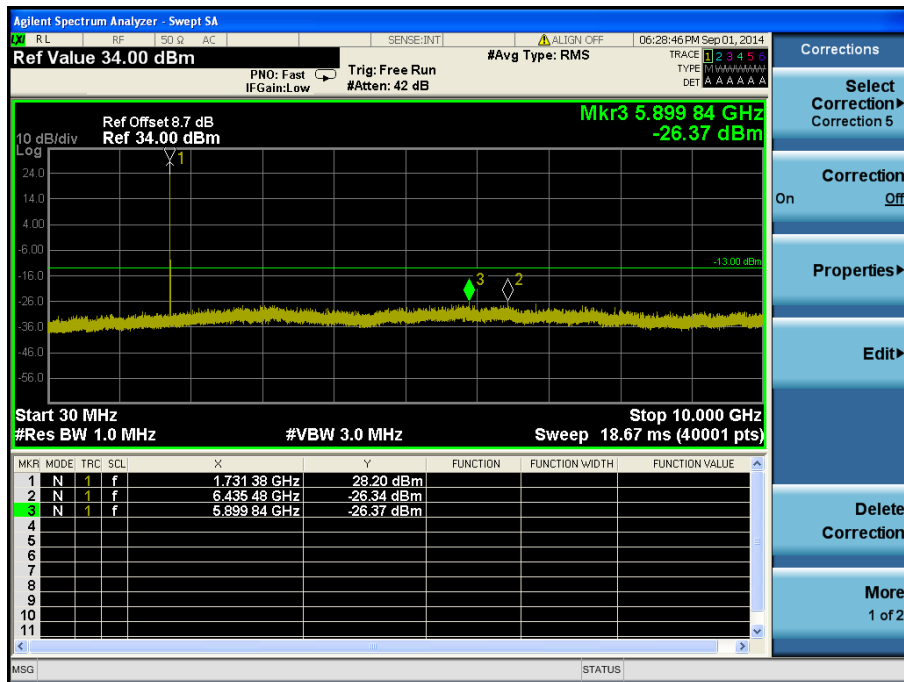

LTE Band 4 / 5 MHz / 16QAM - RB Offset/Size (0/12) – Mid Channel

LTE Band 4 / 5 MHz / 16QAM - RB Offset/Size (0/12) – High Channel

LTE Band 4 / 5 MHz / 16QAM - RB Offset/Size (0/12) – High Channel

LTE Band 4 / 3 MHz / QPSK - RB Offset/Size (3/8) – Low Channel

LTE Band 4 / 3 MHz / QPSK - RB Offset/Size (3/8) – Low Channel

LTE Band 4 / 3 MHz / 16QAM - RB Offset/Size (0/1) – Mid Channel

LTE Band 4 / 3 MHz / 16QAM - RB Offset/Size (0/1) – Mid Channel

LTE Band 4 / 3 MHz / 16QAM - RB Offset/Size (0/8) – High Channel