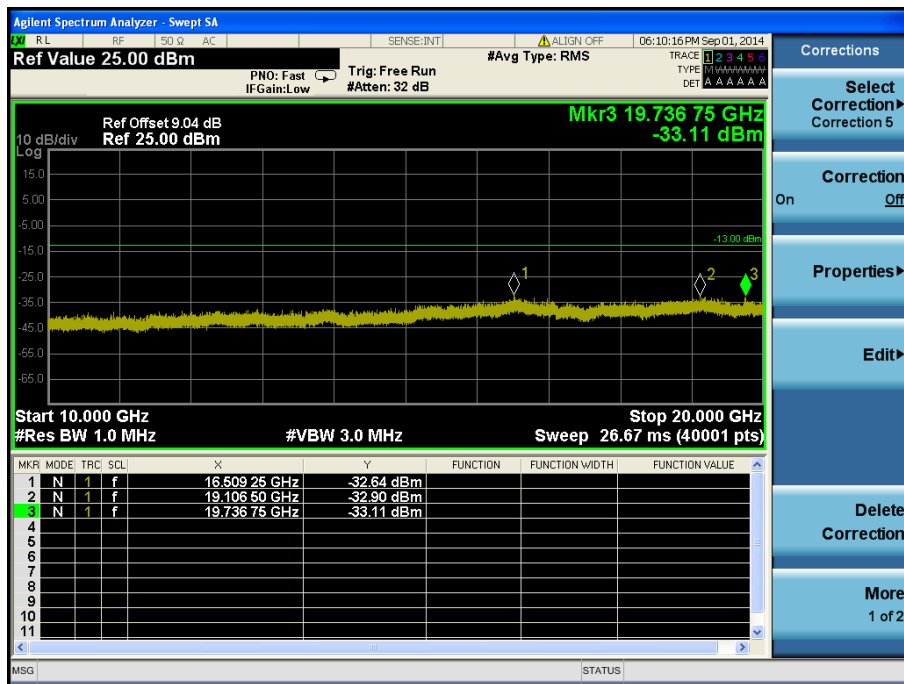

#### 8.4.1 LTE Band 4

LTE Band 4 / 20 MHz / 16QAM - RB Offset/Size (0/1) – Low Channel

LTE Band 4 / 20 MHz / 16QAM - RB Offset/Size (0/1) – Low Channel

LTE Band 4 / 20 MHz / QPSK - RB Offset/Size (25/50) – High Channel

LTE Band 4 / 20 MHz / QPSK - RB Offset/Size (25/50) – High Channel

LTE Band 4 / 15 MHz / QPSK - RB Offset/Size (0/75) – Low Channel

LTE Band 4 / 15 MHz / QPSK - RB Offset/Size (0/75) – Low Channel

LTE Band 4 / 15 MHz / QPSK - RB Offset/Size (0/1) – Mid Channel