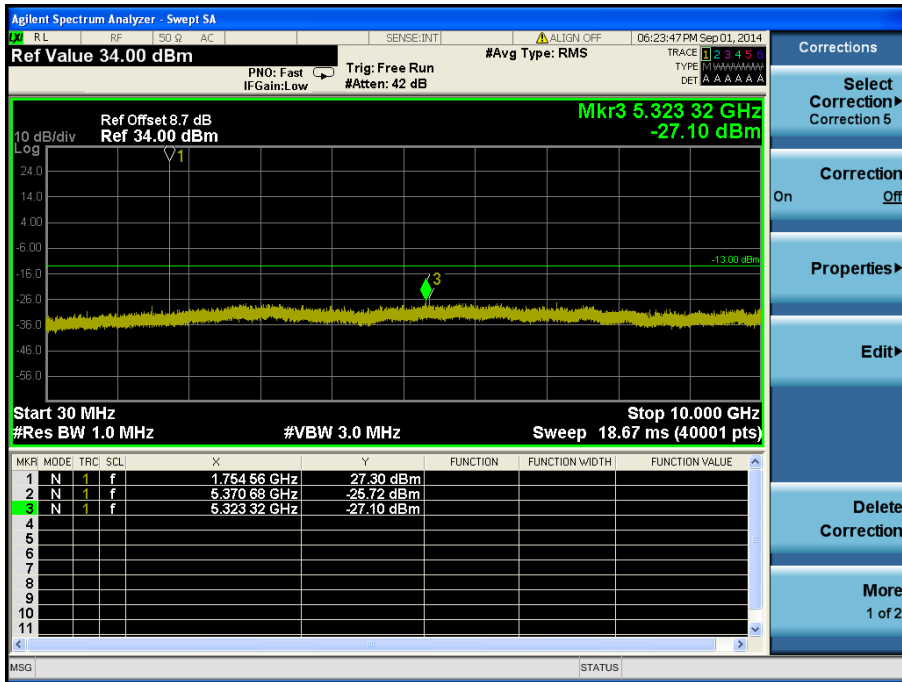

LTE Band 4 / 3 MHz / 16QAM - RB Offset/Size (0/8) – High Channel

LTE Band 4 / 1.4 MHz / QPSK - RB Offset/Size (3/1) – Low Channel

LTE Band 4 / 1.4 MHz / QPSK - RB Offset/Size (3/1) – Low Channel

LTE Band 4 / 1.4 MHz / QPSK - RB Offset/Size (0/3) – Mid Channel

LTE Band 4 / 1.4 MHz / QPSK - RB Offset/Size (0/3) – Mid Channel

LTE Band 4 / 1.4 MHz / 16QAM - RB Offset/Size (0/6) – High Channel

LTE Band 4 / 1.4 MHz / 16QAM - RB Offset/Size (0/6) – High Channel

8.4.2 LTE Band 2