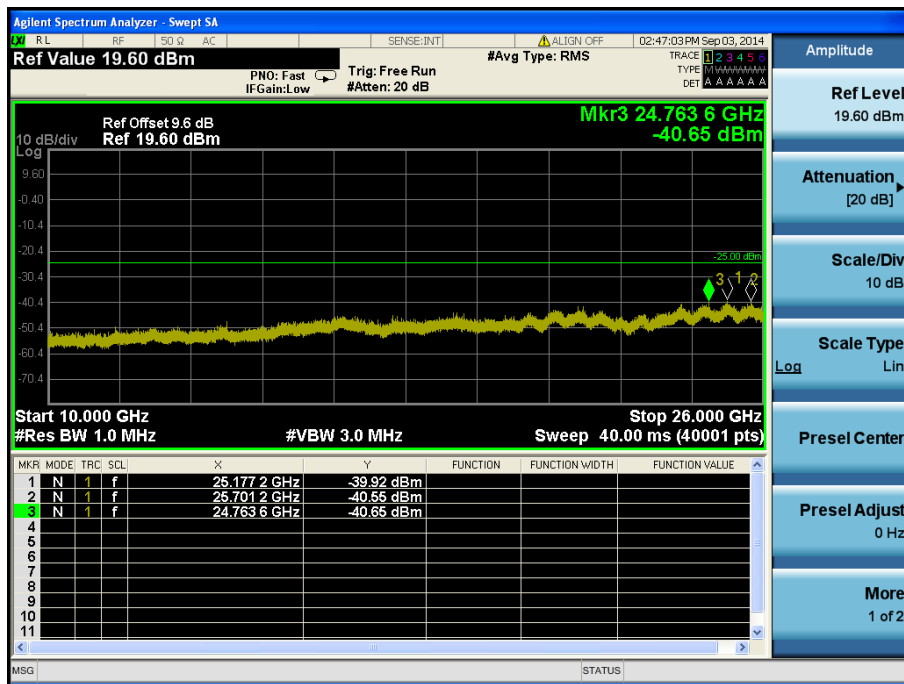

8.4.3 LTE Band 7

LTE Band 7 / 20 MHz / QPSK - RB Offset/Size (25/50) – Low Channel

LTE Band 7 / 20 MHz / QPSK - RB Offset/Size (25/50) – Low Channel

LTE Band 7 / 20 MHz / 16QAM - RB Offset/Size (99/1) – Mid Channel

LTE Band 7 / 20 MHz / 16QAM - RB Offset/Size (99/1) – Mid Channel

LTE Band 7 / 20 MHz / QPSK - RB Offset/Size (99/1) – High Channel

LTE Band 7 / 20 MHz / QPSK - RB Offset/Size (99/1) – High Channel

LTE Band 7 / 15 MHz / QPSK - RB Offset/Size (37/1) – Low Channel

LTE Band 7 / 15 MHz / QPSK - RB Offset/Size (37/1) – Low Channel

LTE Band 7 / 15 MHz / QPSK - RB Offset/Size (0/1) – Mid Channel

LTE Band 7 / 15 MHz / QPSK - RB Offset/Size (0/1) – Mid Channel

LTE Band 7 / 15 MHz / QPSK - RB Offset/Size (74/1) – High Channel