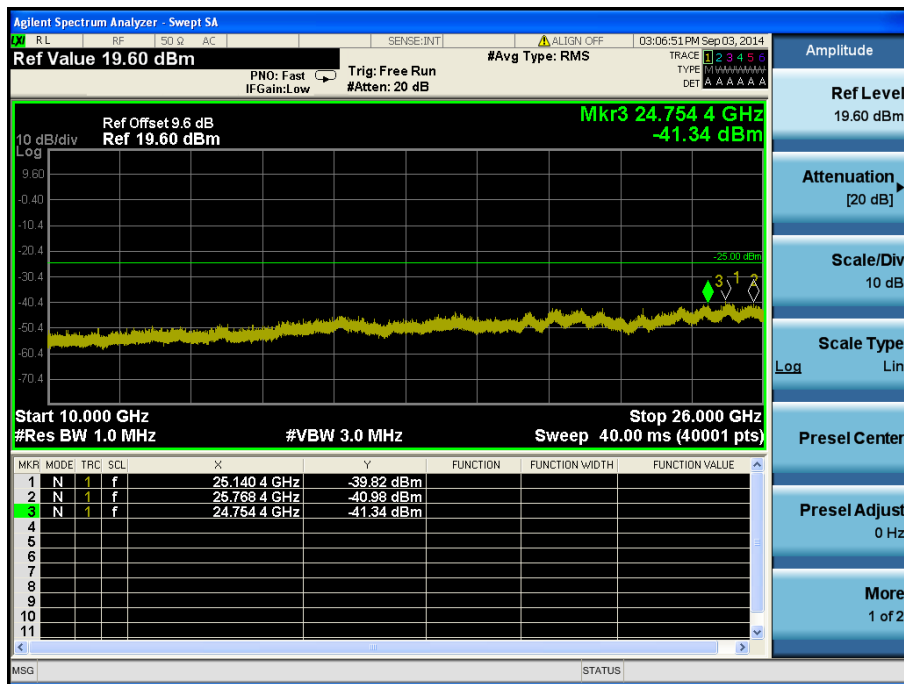

LTE Band 7 / 15 MHz / QPSK - RB Offset/Size (74/1) – High Channel

LTE Band 7 / 10 MHz / QPSK - RB Offset/Size (49/1) – Low Channel

LTE Band 7 / 10 MHz / QPSK - RB Offset/Size (49/1) – Low Channel

LTE Band 7 / 10 MHz / QPSK - RB Offset/Size (49/1) – Mid Channel

LTE Band 7 / 10 MHz / QPSK - RB Offset/Size (49/1) – Mid Channel

LTE Band 7 / 10 MHz / 16QAM - RB Offset/Size (25/1) – High Channel

LTE Band 7 / 10 MHz / 16QAM - RB Offset/Size (25/1) – High Channel

LTE Band 7 / 5 MHz / QPSK - RB Offset/Size (0/1) – Low Channel