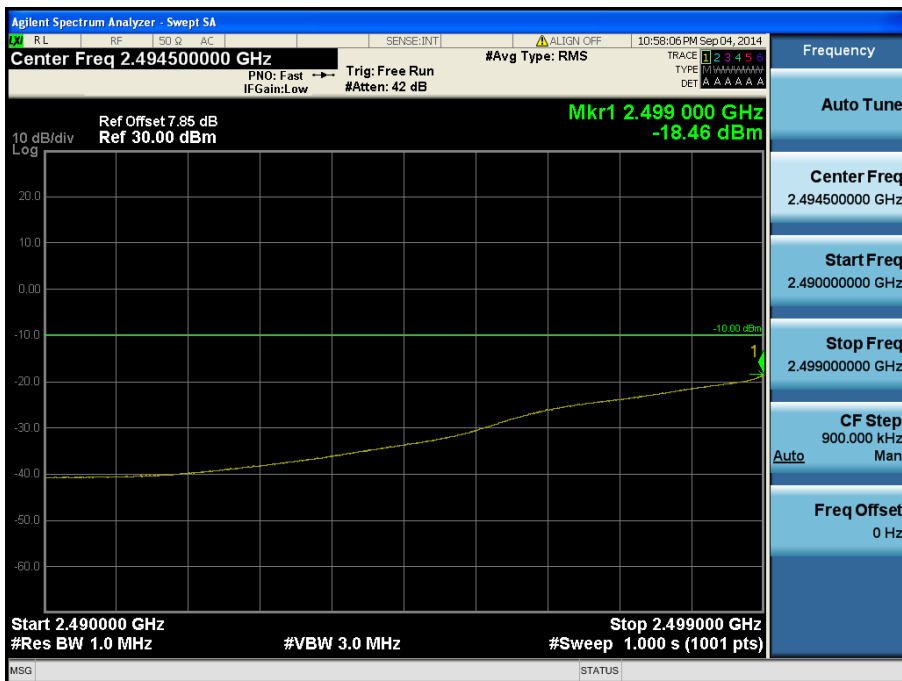

- Lower ACP

LTE Band 7 / 15 MHz / QPSK - RB Offset/Size (0/36)

- Mid ACP

LTE Band 7 / 15 MHz / QPSK - RB Offset/Size (39/36)

- Upper Band Edge

LTE Band 7 / 15 MHz / QPSK - RB Offset/Size (74/1)

- Upper Extended Band Edge

LTE Band 7 / 15 MHz / QPSK - RB Offset/Size (74/1)

- Upper ACP

LTE Band 7 / 15 MHz / QPSK - RB Offset/Size (0/36)

- Lower Band Edge

LTE Band 7 / 10 MHz / 16QAM - RB Offset/Size (0/1)

- Lower Extended Band Edge

LTE Band 7 / 10 MHz / QPSK - RB Offset/Size (0/25)

- Lower ACP

LTE Band 7 / 10 MHz / QPSK - RB Offset/Size (25/25)

- Mid ACP

LTE Band 7 / 10 MHz / QPSK - RB Offset/Size (25/25)

- Upper Band Edge

LTE Band 7 / 10 MHz / 16QAM - RB Offset/Size (49/1)

- Upper Extended Band Edge

LTE Band 7 / 10 MHz / QPSK - RB Offset/Size (25/25)

- Upper ACP

LTE Band 7 / 10 MHz / QPSK - RB Offset/Size (0/25)

- Lower Band Edge

LTE Band 7 / 5 MHz / 16QAM - RB Offset/Size (0/1)