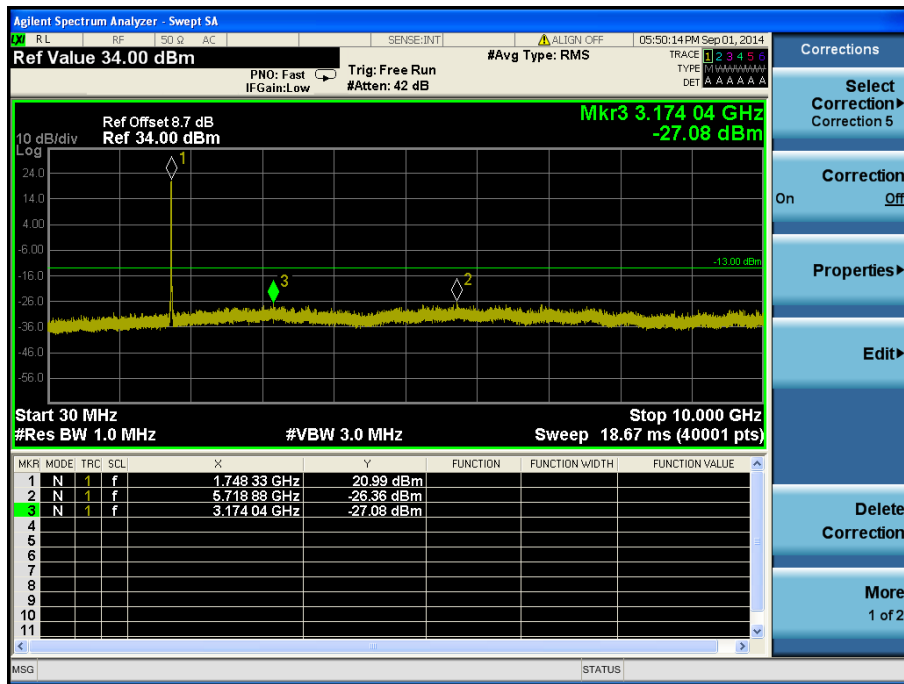

LTE Band 4 / 10 MHz / QPSK - RB Offset/Size (0/50) – High Channel