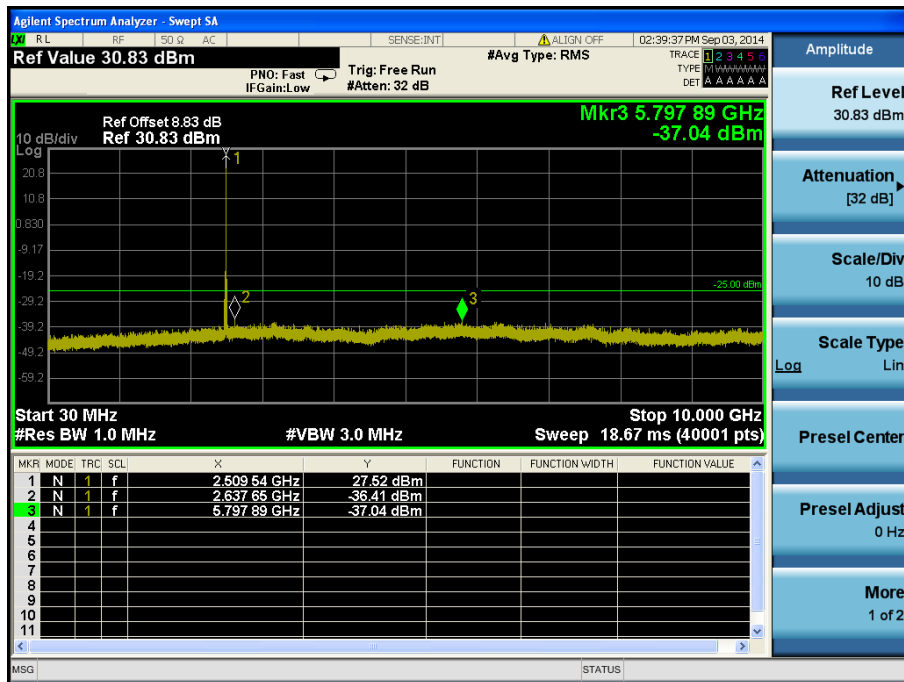

LTE Band 7 / 20 MHz / 16QAM - RB Offset/Size (99/1) – Mid Channel

LTE Band 7 / 20 MHz / QPSK - RB Offset/Size (99/1) – High Channel

LTE Band 7 / 20 MHz / QPSK - RB Offset/Size (99/1) – High Channel

LTE Band 7 / 15 MHz / QPSK - RB Offset/Size (37/1) – Low Channel

LTE Band 7 / 15 MHz / QPSK - RB Offset/Size (37/1) – Low Channel

LTE Band 7 / 15 MHz / QPSK - RB Offset/Size (0/1) – Mid Channel

LTE Band 7 / 15 MHz / QPSK - RB Offset/Size (0/1) – Mid Channel

LTE Band 7 / 15 MHz / QPSK - RB Offset/Size (74/1) – High Channel

LTE Band 7 / 15 MHz / QPSK - RB Offset/Size (74/1) – High Channel

LTE Band 7 / 10 MHz / QPSK - RB Offset/Size (49/1) – Low Channel

LTE Band 7 / 10 MHz / QPSK - RB Offset/Size (49/1) – Low Channel

LTE Band 7 / 10 MHz / QPSK - RB Offset/Size (49/1) – Mid Channel