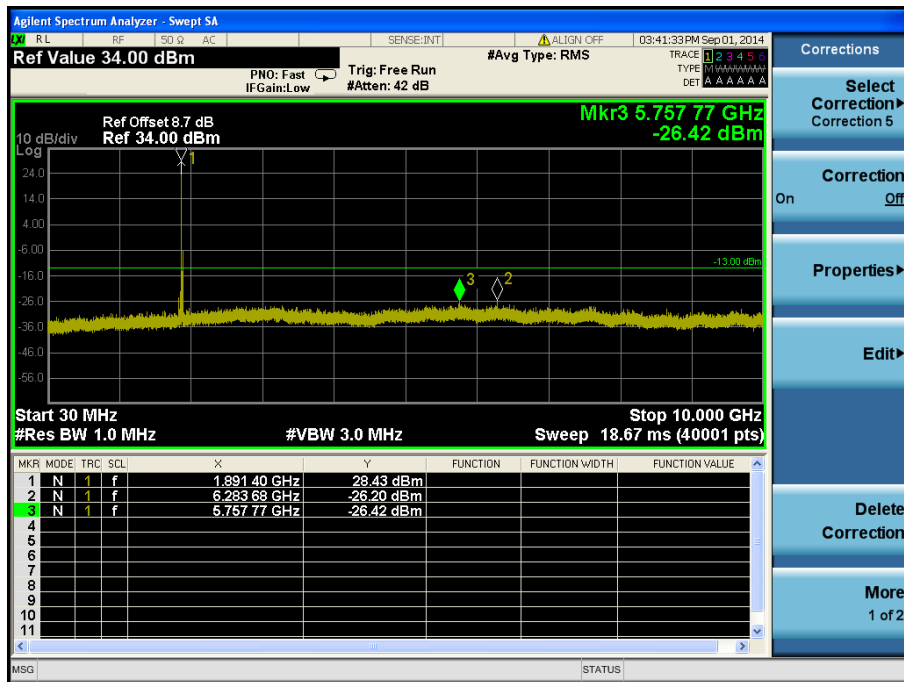

LTE Band 4 / 1.4 MHz / QPSK - RB Offset/Size (0/3) – Mid Channel

LTE Band 4 / 1.4 MHz / 16QAM - RB Offset/Size (0/6) – High Channel

LTE Band 4 / 1.4 MHz / 16QAM - RB Offset/Size (0/6) – High Channel

8.4.2 LTE Band 2

LTE Band 2 / 20 MHz / 16QAM - RB Offset/Size (0/1) – Low Channel

LTE Band 2 / 20 MHz / 16QAM - RB Offset/Size (0/1) – Low Channel

LTE Band 2 / 20 MHz / 16QAM - RB Offset/Size (0/1) – Mid Channel

LTE Band 2 / 20 MHz / 16QAM - RB Offset/Size (0/1) – Mid Channel

LTE Band 2 / 20 MHz / QPSK - RB Offset/Size (0/1) – High Channel

LTE Band 2 / 20 MHz / QPSK - RB Offset/Size (0/1) – High Channel

LTE Band 2 / 15 MHz / 16QAM - RB Offset/Size (19/36) – Low Channel

LTE Band 2 / 15 MHz / 16QAM - RB Offset/Size (19/36) – Low Channel