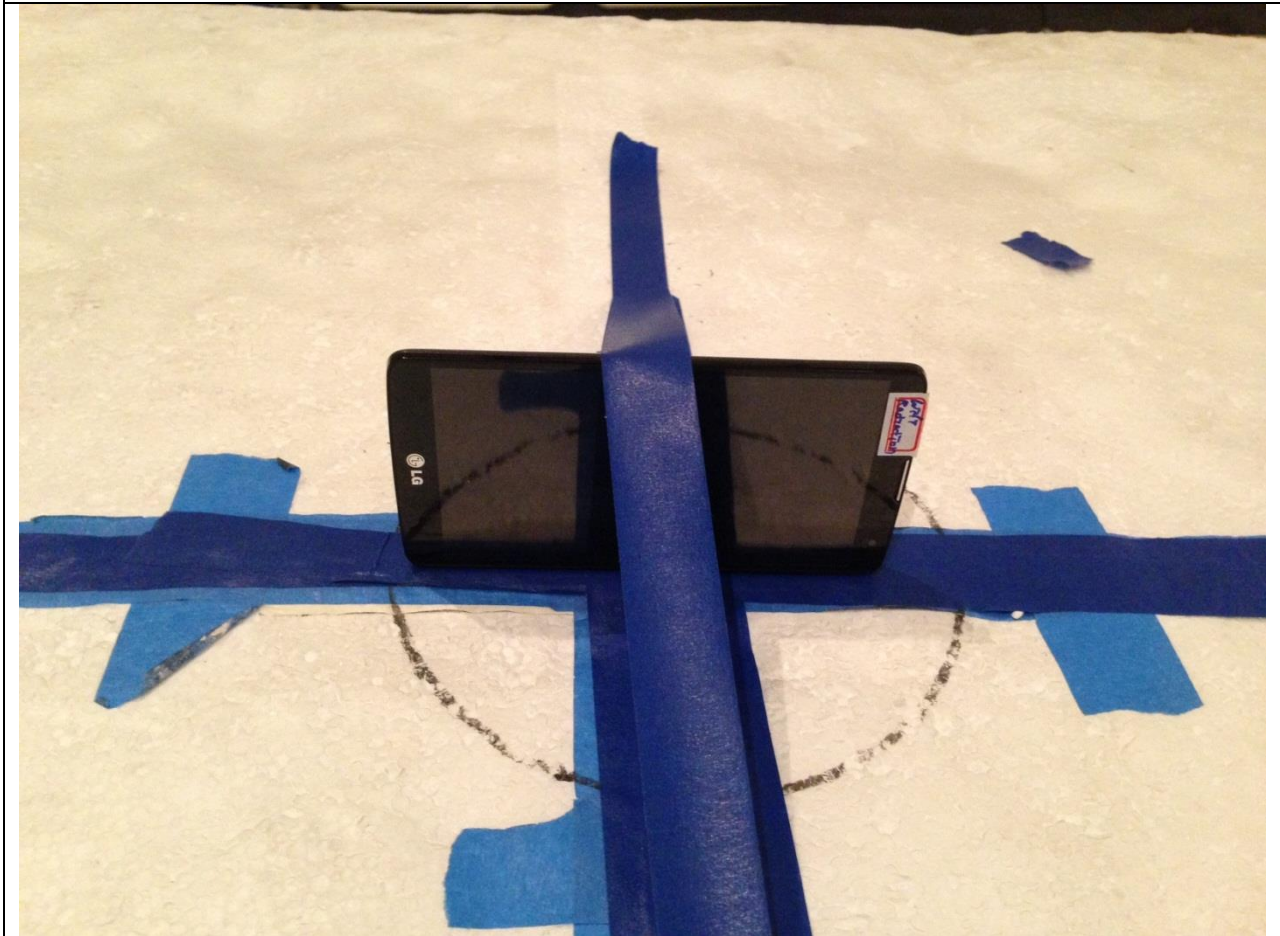

Y-AXIS FRONT PHOTO