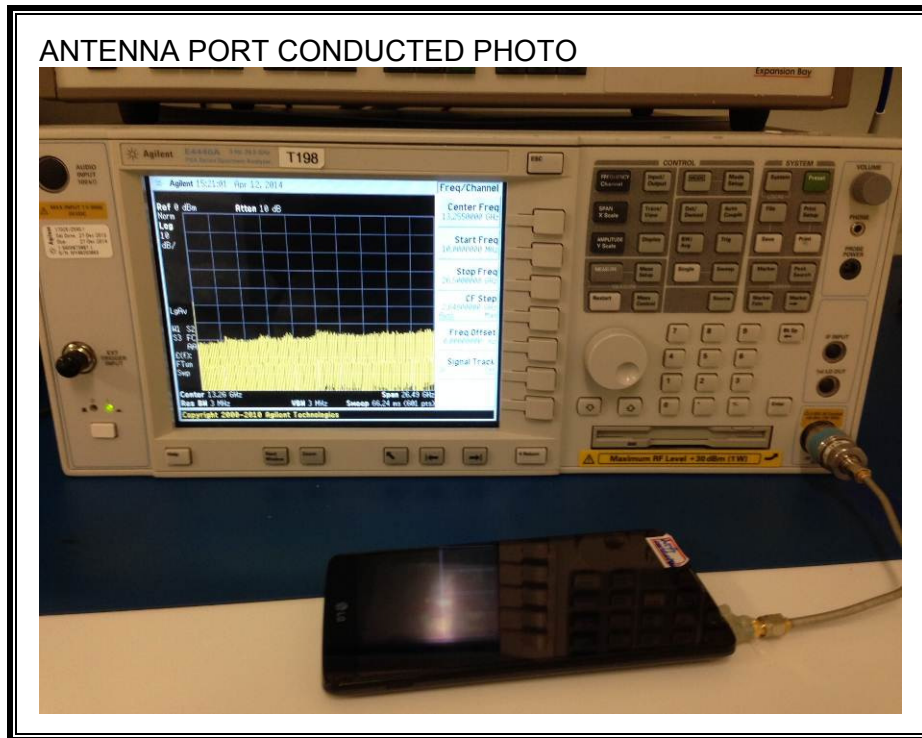

11. SETUP PHOTOS

ANTENNA PORT CONDUCTED RF MEASUREMENT SETUP

RADIATED RF MEASUREMENT SETUP (BELOW 1 GHz)

RADIATED FRONT PHOTO (BELOW 1 GHz)

RADIATED BACK PHOTO (BELOW 1 GHz)

RADIATED RF MEASUREMENT SETUP (ABOVE 1 GHz)

RADIATED FRONT PHOTO (ABOVE 1 GHz)

RADIATED BACK PHOTO (ABOVE 1 GHz)

RADIATED RF MEASUREMENT SETUP FOR PORTABLE CONFIGURATION

POWERLINE CONDUCTED EMISSIONS MEASUREMENT SETUP

END OF REPORT