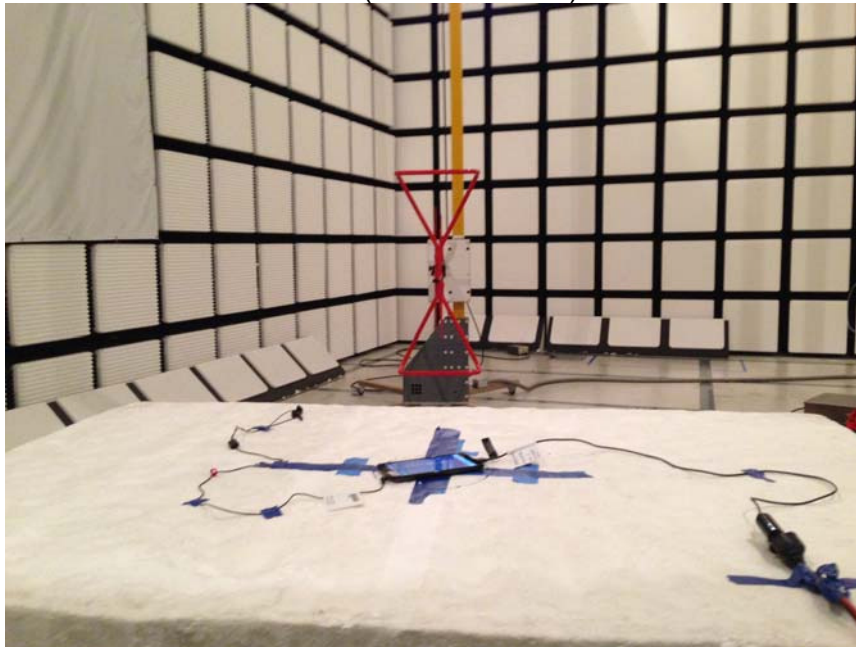

11. SETUP PHOTOS

ANTENNA PORT CONDUCTED RF MEASUREMENT SETUP

RADIATED RF MEASUREMENT SETUP (BELOW 1 GHz)

RADIATED FRONT PHOTO (BELOW 1 GHz)

RADIATED BACK PHOTO (BELOW 1 GHz)

RADIATED RF MEASUREMENT SETUP (ABOVE 1 GHz)

RADIATED FRONT PHOTO (ABOVE 1 GHz)

RADIATED BACK PHOTO (ABOVE 1 GHz)

RADIATED RF MEASUREMENT SETUP FOR PORTABLE CONFIGURATION

POWERLINE CONDUCTED EMISSIONS MEASUREMENT SETUP

END OF REPORT