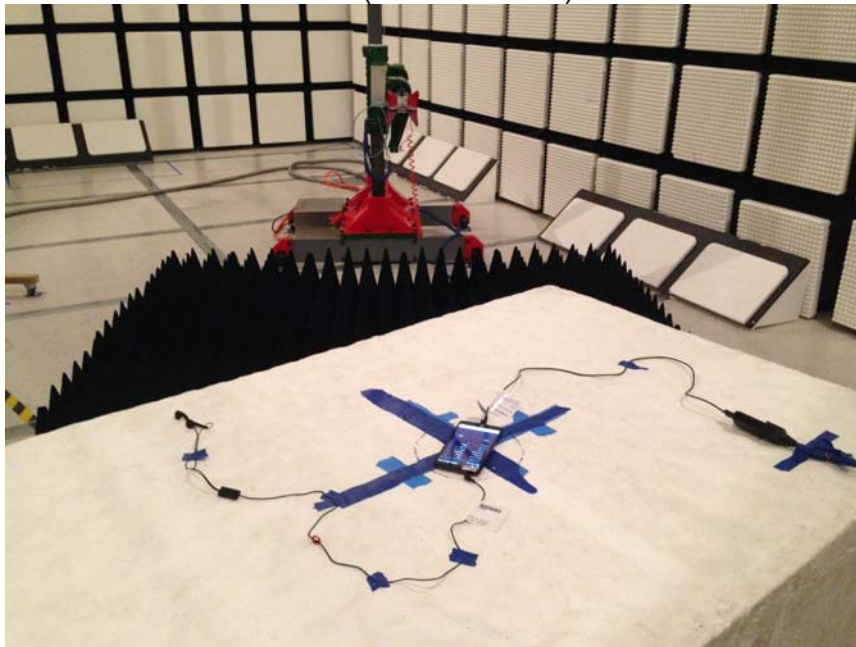

11. SETUP PHOTOS

ANTENNA PORT CONDUCTED RF MEASUREMENT SETUP

RADIATED RF MEASUREMENT SETUP (BELOW 1 GHz)

RADIATED FRONT PHOTO (BELOW 1 GHz)

RADIATED BACK PHOTO (BELOW 1 GHz)

RADIATED RF MEASUREMENT SETUP (ABOVE 1 GHz)

RADIATED FRONT PHOTO (ABOVE 1 GHz)

RADIATED BACK PHOTO (ABOVE 1 GHz)

RADIATED RF MEASUREMENT SETUP FOR PORTABLE CONFIGURATION

POWERLINE CONDUCTED EMISSIONS MEASUREMENT SETUP

END OF REPORT