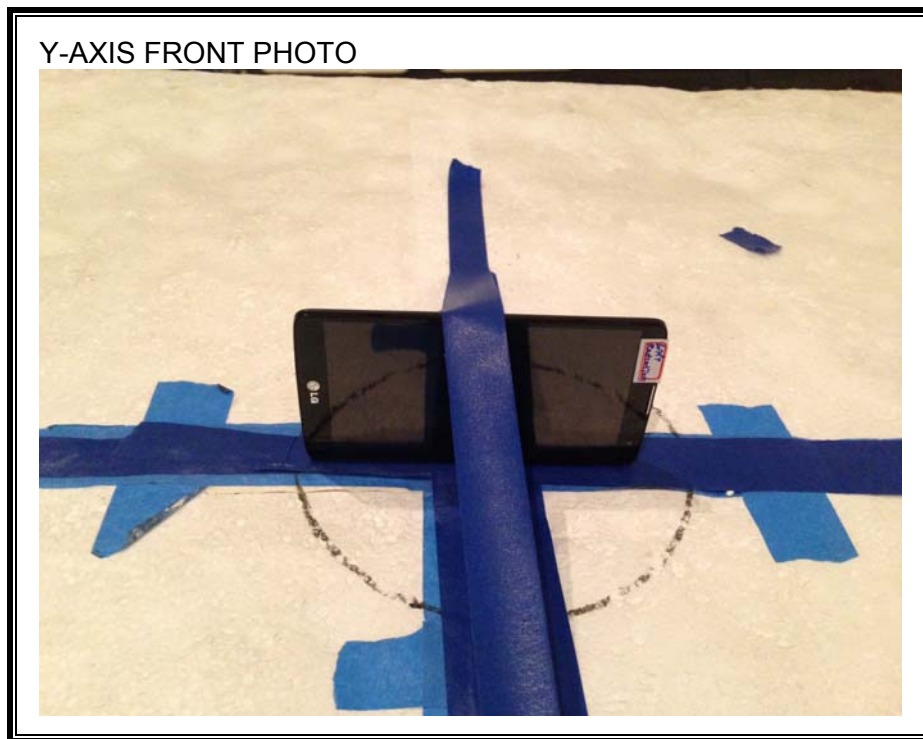

11. SETUP PHOTOS

ANTENNA PORT CONDUCTED RF MEASUREMENT SETUP

RADIATED RF MEASUREMENT SETUP (BELOW 1 GHz)

RADIATED FRONT PHOTO (BELOW 1 GHz)

RADIATED BACK PHOTO (BELOW 1 GHz)

RADIATED RF MEASUREMENT SETUP (ABOVE 1 GHz)

RADIATED FRONT PHOTO (ABOVE 1 GHz)

RADIATED BACK PHOTO (ABOVE 1 GHz)

RADIATED RF MEASUREMENT SETUP FOR PORTABLE CONFIGURATION

POWERLINE CONDUCTED EMISSIONS MEASUREMENT SETUP

END OF REPORT