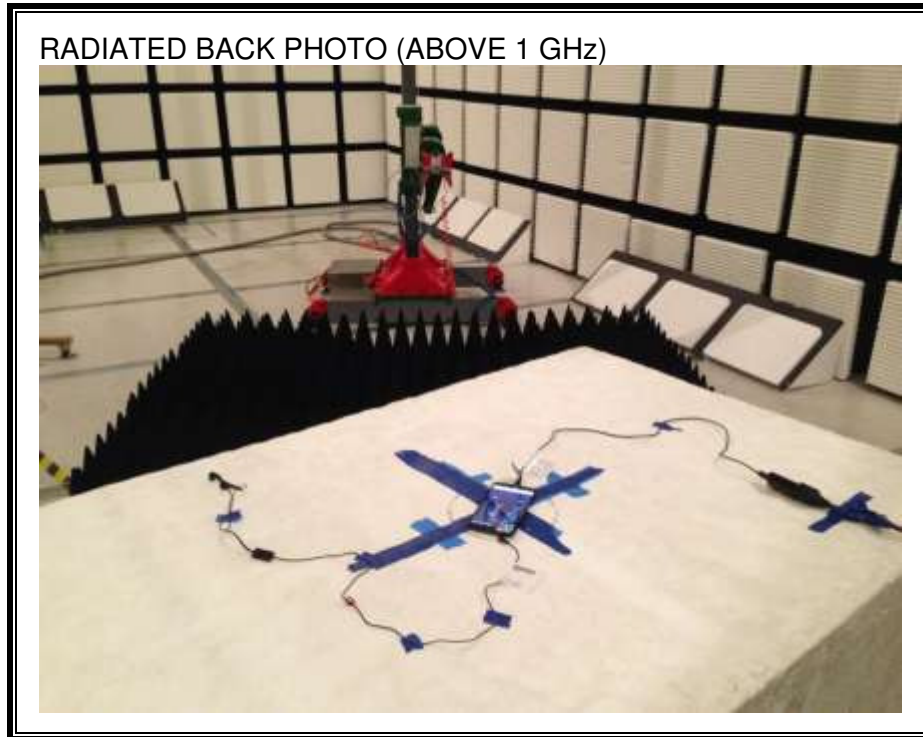

16. SETUP PHOTOS

ANTENNA PORT CONDUCTED RF MEASUREMENT SETUP

RADIATED RF MEASUREMENT SETUP (BELOW 1 GHz)

RADIATED FRONT PHOTO (BELOW 1 GHz)

RADIATED BACK PHOTO (BELOW 1 GHz)

RADIATED RF MEASUREMENT SETUP (ABOVE 1 GHz)

RADIATED RF MEASUREMENT SETUP FOR PORTABLE CONFIGURATION

POWERLINE CONDUCTED EMISSIONS MEASUREMENT SETUP

LINE CONDUCTED FRONT PHOTO

LINE CONDUCTED BACK PHOTO

DYNAMIC FREQUENCY SELECTION MEASUREMENT SETUP

DFS FRONT PHOTO

DFS SIDE PHOTO

END REPORT