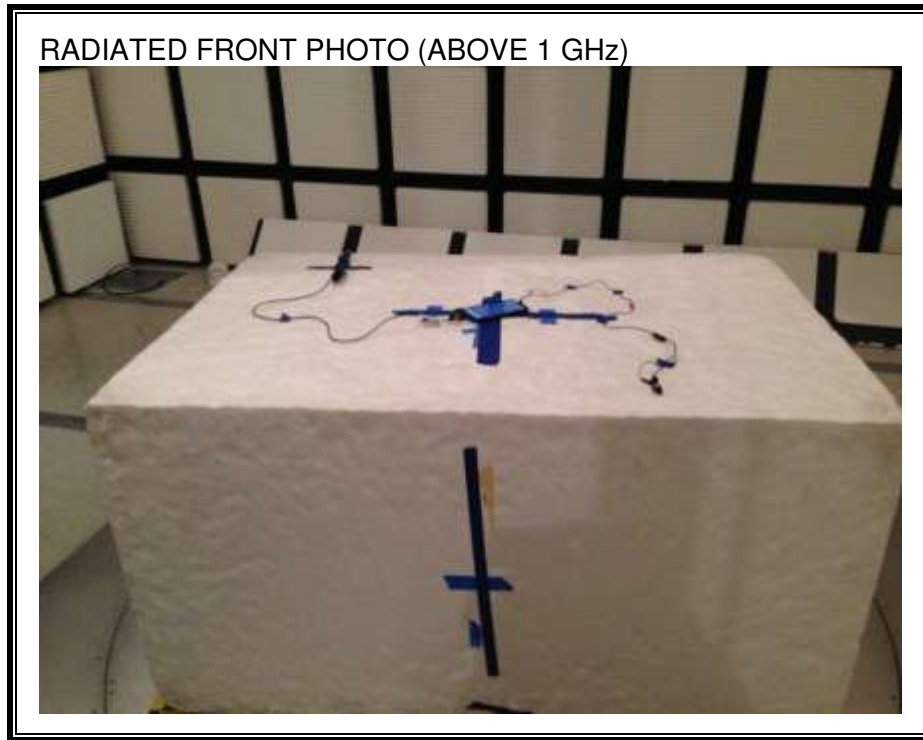

16. SETUP PHOTOS

ANTENNA PORT CONDUCTED RF MEASUREMENT SETUP

RADIATED RF MEASUREMENT SETUP (BELOW 1 GHz)

RADIATED FRONT PHOTO (BELOW 1 GHz)

RADIATED BACK PHOTO (BELOW 1 GHz)

RADIATED RF MEASUREMENT SETUP (ABOVE 1 GHz)

RADIATED RF MEASUREMENT SETUP FOR PORTABLE CONFIGURATION

POWERLINE CONDUCTED EMISSIONS MEASUREMENT SETUP

LINE CONDUCTED FRONT PHOTO

LINE CONDUCTED BACK PHOTO

DYNAMIC FREQUENCY SELECTION MEASUREMENT SETUP

DFS FRONT PHOTO