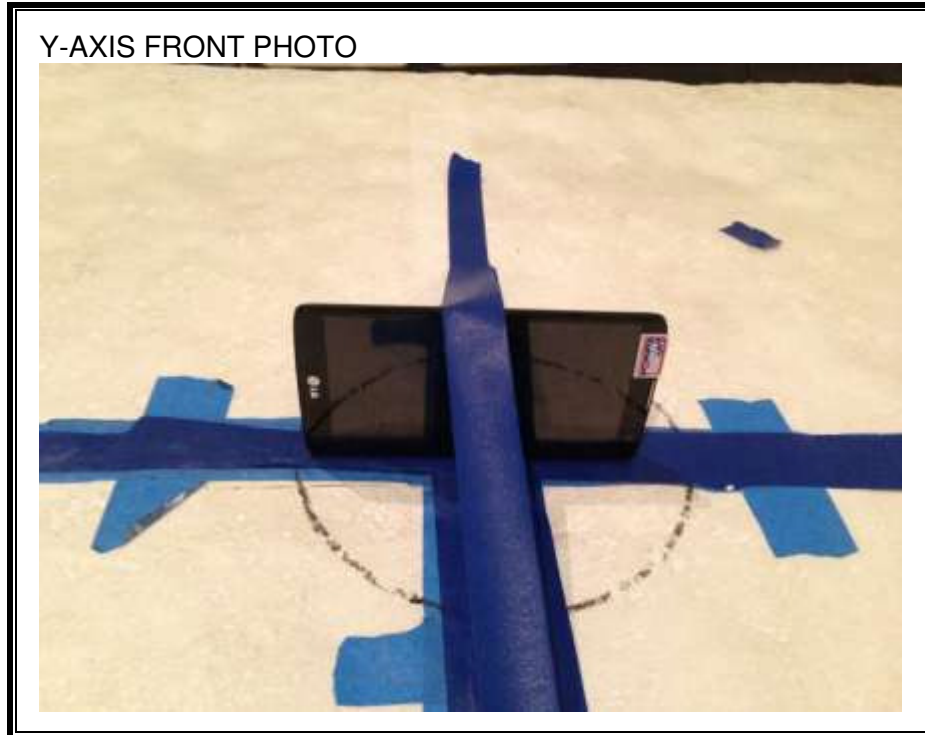

16. SETUP PHOTOS

ANTENNA PORT CONDUCTED RF MEASUREMENT SETUP

RADIATED RF MEASUREMENT SETUP (BELOW 1 GHz)

RADIATED FRONT PHOTO (BELOW 1 GHz)

RADIATED BACK PHOTO (BELOW 1 GHz)

RADIATED RF MEASUREMENT SETUP (ABOVE 1 GHz)

RADIATED RF MEASUREMENT SETUP FOR PORTABLE CONFIGURATION

POWERLINE CONDUCTED EMISSIONS MEASUREMENT SETUP

LINE CONDUCTED FRONT PHOTO

LINE CONDUCTED BACK PHOTO

DYNAMIC FREQUENCY SELECTION MEASUREMENT SETUP

DFS FRONT PHOTO

DFS SIDE PHOTO

END REPORT