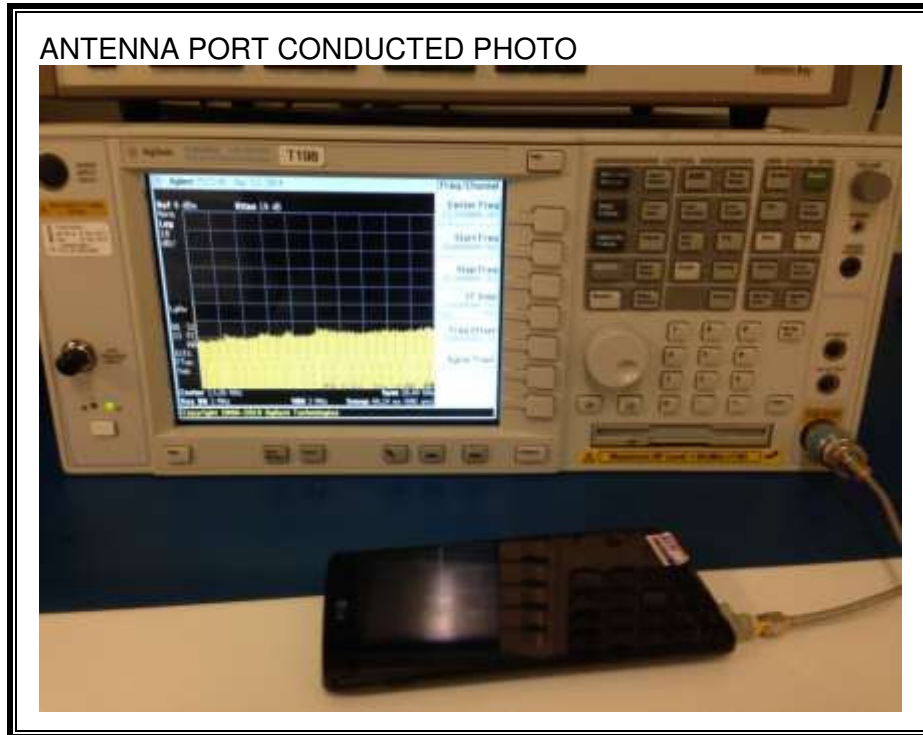

16. SETUP PHOTOS

ANTENNA PORT CONDUCTED RF MEASUREMENT SETUP

RADIATED RF MEASUREMENT SETUP (BELOW 1 GHz)

RADIATED FRONT PHOTO (BELOW 1 GHz)

RADIATED BACK PHOTO (BELOW 1 GHz)

RADIATED RF MEASUREMENT SETUP (ABOVE 1 GHz)

RADIATED RF MEASUREMENT SETUP FOR PORTABLE CONFIGURATION

POWERLINE CONDUCTED EMISSIONS MEASUREMENT SETUP

LINE CONDUCTED FRONT PHOTO

LINE CONDUCTED BACK PHOTO

DYNAMIC FREQUENCY SELECTION MEASUREMENT SETUP

DFS FRONT PHOTO