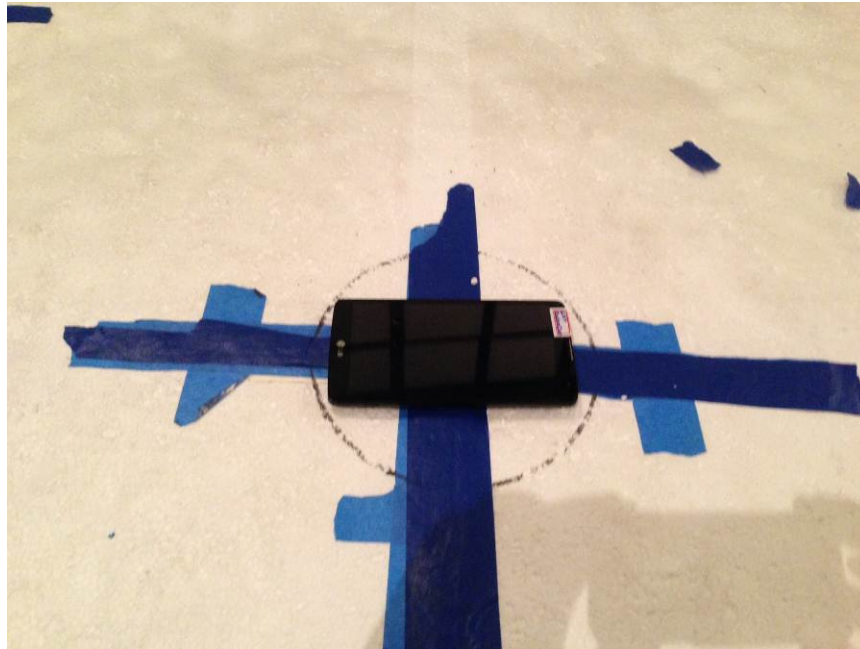

### ANTENNA PORT CONDUCTED RF MEASUREMENT SETUP

**RADIATED RF MEASUREMENT SETUP (BELOW 1 GHz)**

RADIATED FRONT PHOTO (BELOW 1 GHz)

RADIATED BACK PHOTO (BELOW 1 GHz)

**RADIATED RF MEASUREMENT SETUP (ABOVE 1 GHz)**

RADIATED FRONT PHOTO (ABOVE 1 GHz)

RADIATED BACK PHOTO (ABOVE 1 GHz)

**RADIATED RF MEASUREMENT SETUP FOR PORTABLE CONFIGURATION**

X-AXIS FRONT PHOTO

Y-AXIS FRONT PHOTO

**POWERLINE CONDUCTED EMISSIONS MEASUREMENT SETUP**