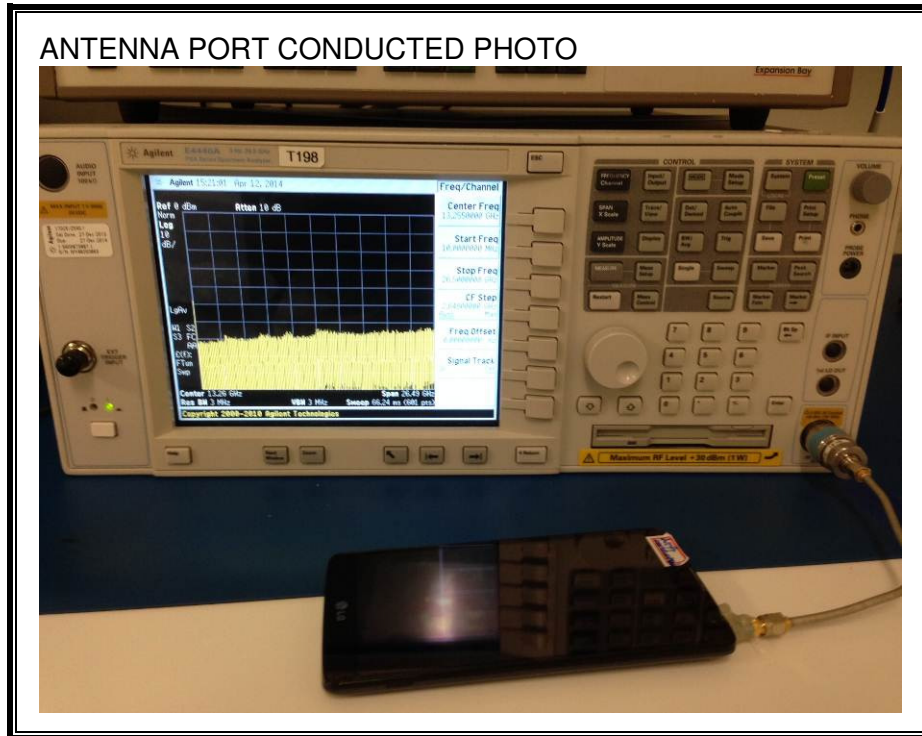

### ANTENNA PORT CONDUCTED RF MEASUREMENT SETUP

**RADIATED RF MEASUREMENT SETUP (BELOW 1 GHz)**

RADIATED FRONT PHOTO (BELOW 1 GHz)

RADIATED BACK PHOTO (BELOW 1 GHz)

**RADIATED RF MEASUREMENT SETUP (ABOVE 1 GHz)**