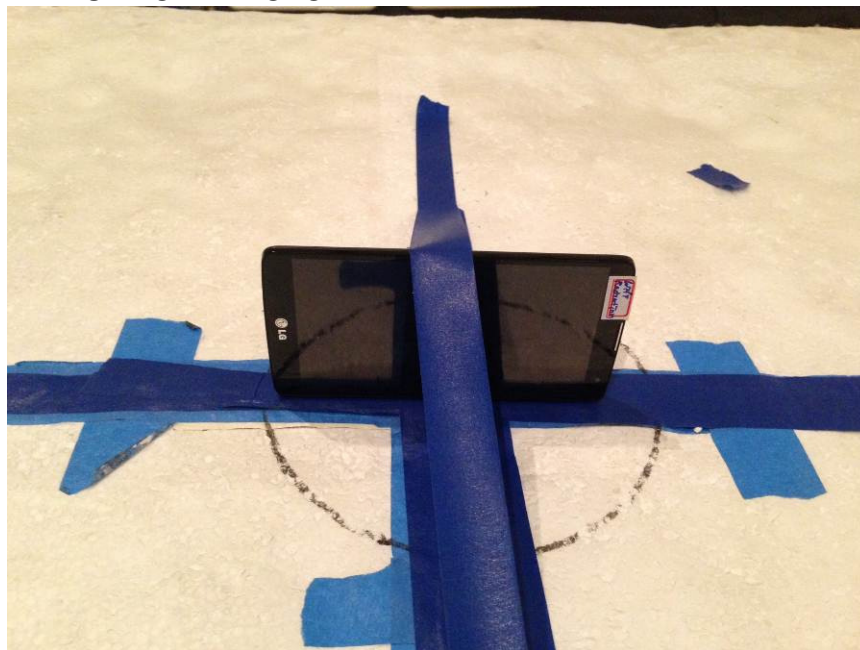

### ANTENNA PORT CONDUCTED RF MEASUREMENT SETUP

**RADIATED RF MEASUREMENT SETUP (BELOW 1 GHz)**

RADIATED FRONT PHOTO (BELOW 1 GHz)

RADIATED BACK PHOTO (BELOW 1 GHz)

**RADIATED RF MEASUREMENT SETUP (ABOVE 1 GHz)**

RADIATED FRONT PHOTO (ABOVE 1 GHz)

RADIATED BACK PHOTO (ABOVE 1 GHz)

**RADIATED RF MEASUREMENT SETUP FOR PORTABLE CONFIGURATION**

X-AXIS FRONT PHOTO

Y-AXIS FRONT PHOTO

**POWERLINE CONDUCTED EMISSIONS MEASUREMENT SETUP**