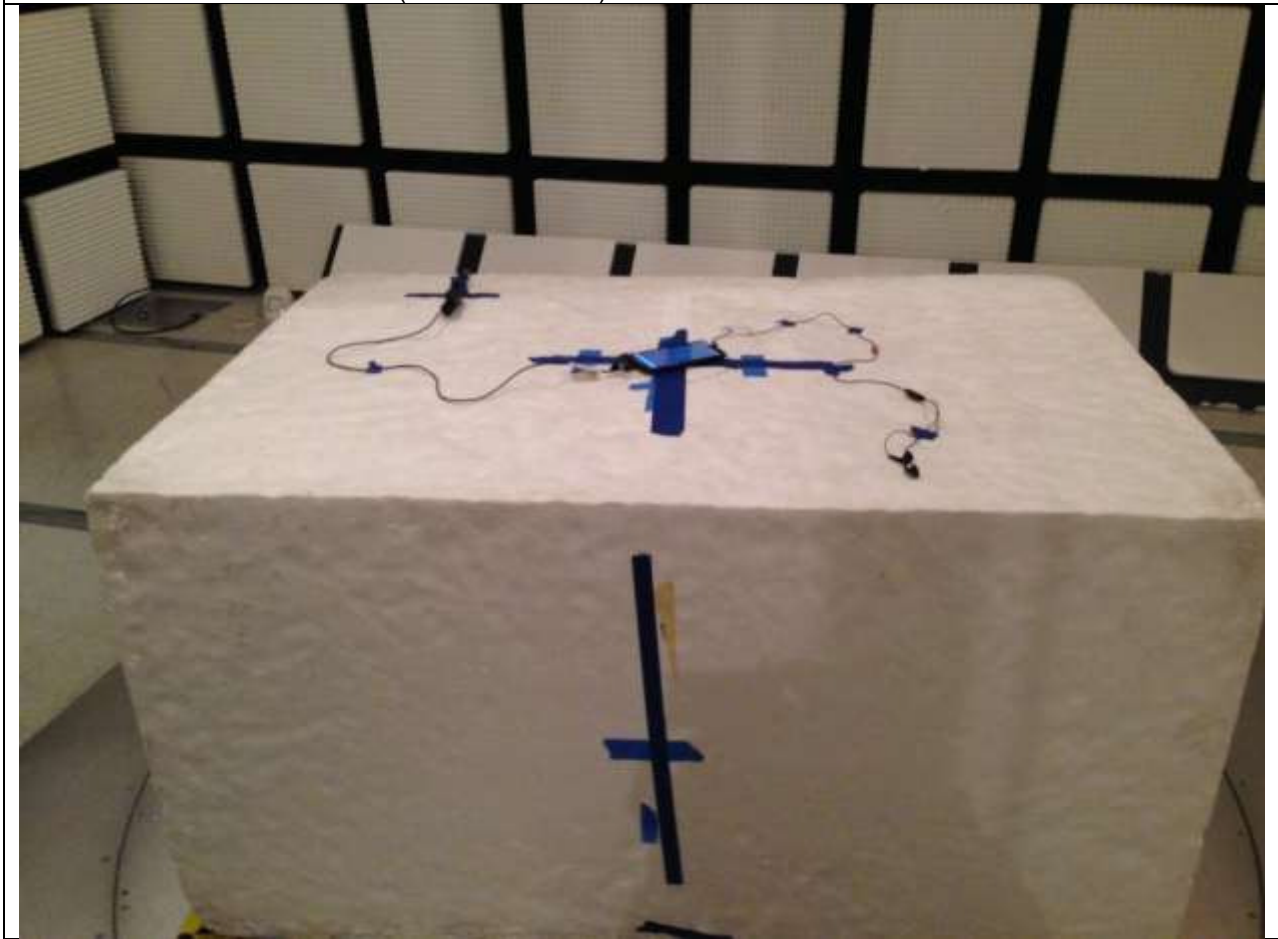

### ANTENNA PORT CONDUCTED RF MEASUREMENT SETUP

#### ANTENNA PORT CONDUCTED PHOTO

**RADIATED RF MEASUREMENT SETUP (BELOW 1 GHz)**

RADIATED FRONT=PHOTO (BELOW 1 GHz)

RADIATED BACK PHOTO (BELOW 1 GHz)

**RADIATED RF MEASUREMENT SETUP (ABOVE 1 GHz)**

RADIATED FRONT PHOTO (ABOVE 1 GHz)

RADIATED BACK PHOTO (ABOVE 1 GHz)

**RADIATED RF MEASUREMENT SETUP FOR PORTABLE CONFIGURATION**

X-AXIS FRONT PHOTO

Y-AXIS FRONT PHOTO

Z-AXIS FRONT PHOTO

**POWERLINE CONDUCTED EMISSIONS MEASUREMENT SETUP**

LINE CONDUCTED FRONT PHOTO

LINE CONDUCTED BACK PHOTO

**END OF REPORT**