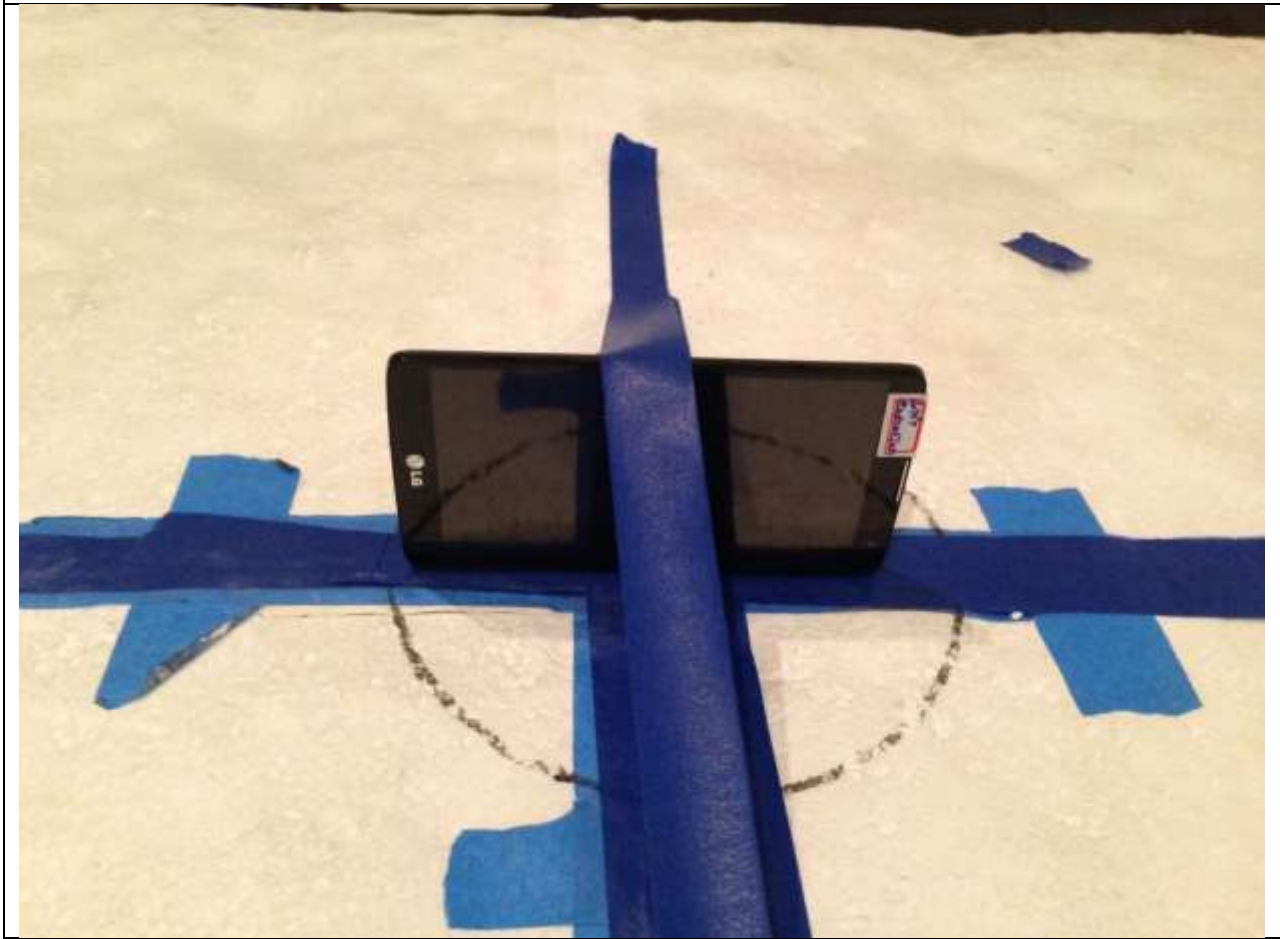

### ANTENNA PORT CONDUCTED RF MEASUREMENT SETUP

#### ANTENNA PORT CONDUCTED PHOTO

**RADIATED RF MEASUREMENT SETUP (BELOW 1 GHz)**

RADIATED FRONT=PHOTO (BELOW 1 GHz)

RADIATED BACK PHOTO (BELOW 1 GHz)

**RADIATED RF MEASUREMENT SETUP (ABOVE 1 GHz)**

RADIATED FRONT PHOTO (ABOVE 1 GHz)

RADIATED BACK PHOTO (ABOVE 1 GHz)

**RADIATED RF MEASUREMENT SETUP FOR PORTABLE CONFIGURATION**

X-AXIS FRONT PHOTO

Y-AXIS FRONT PHOTO

Z-AXIS FRONT PHOTO

**POWERLINE CONDUCTED EMISSIONS MEASUREMENT SETUP**

LINE CONDUCTED FRONT PHOTO

LINE CONDUCTED BACK PHOTO

**END OF REPORT**