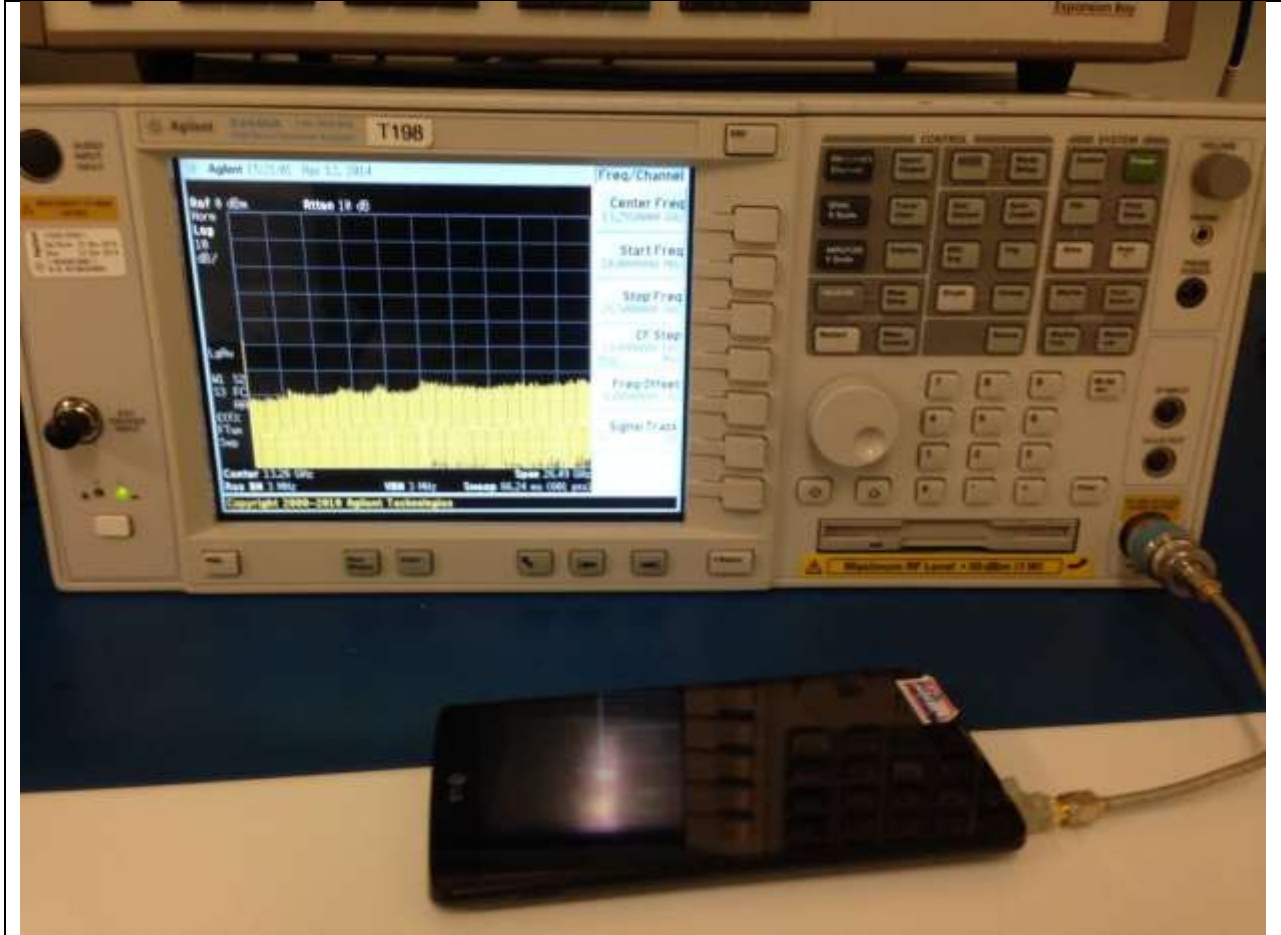

### ANTENNA PORT CONDUCTED RF MEASUREMENT SETUP

#### ANTENNA PORT CONDUCTED PHOTO

**RADIATED RF MEASUREMENT SETUP (BELOW 1 GHz)**

RADIATED FRONT=PHOTO (BELOW 1 GHz)

RADIATED BACK PHOTO (BELOW 1 GHz)

**RADIATED RF MEASUREMENT SETUP (ABOVE 1 GHz)**

RADIATED FRONT PHOTO (ABOVE 1 GHz)