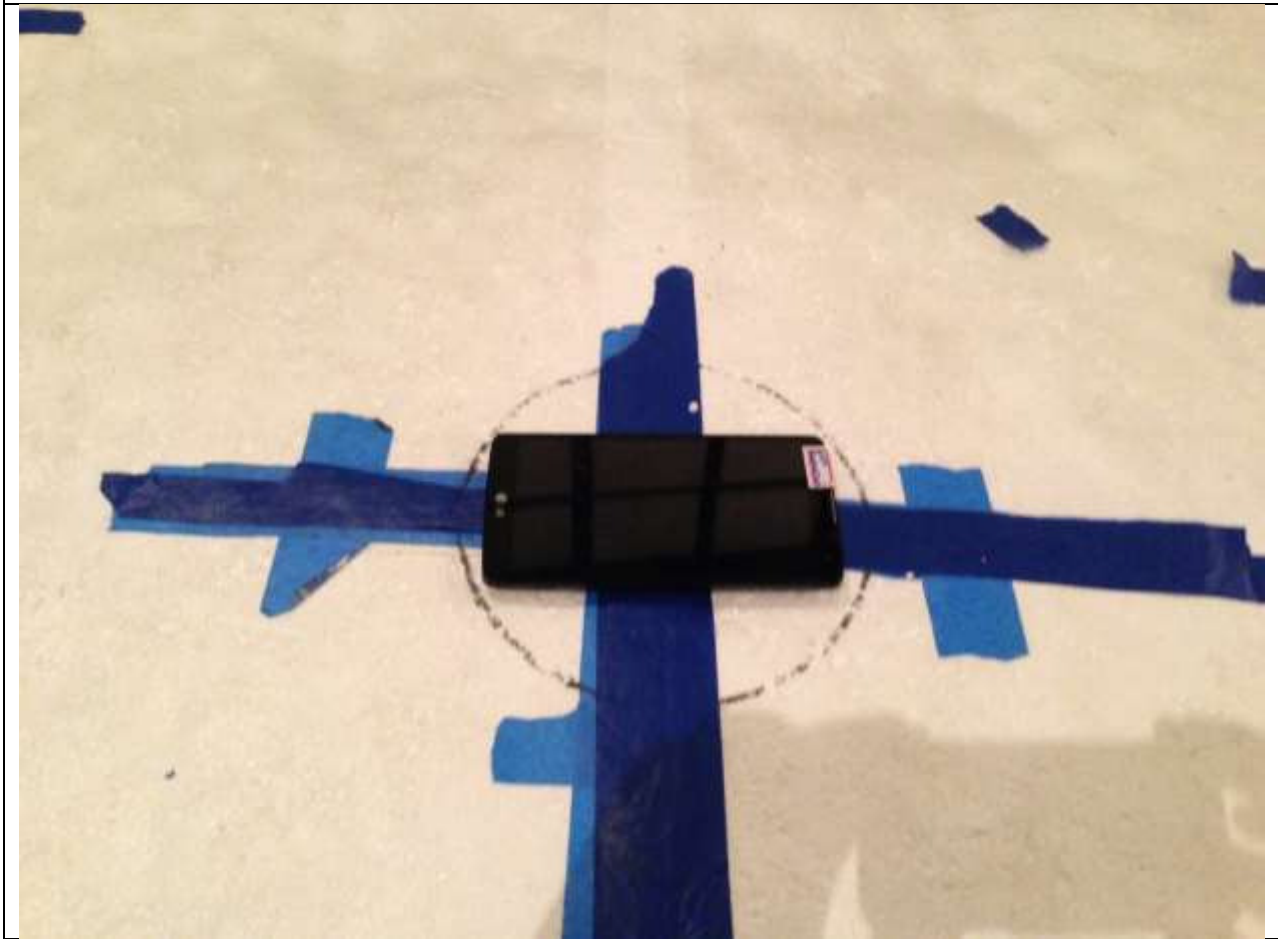

### ANTENNA PORT CONDUCTED RF MEASUREMENT SETUP

#### ANTENNA PORT CONDUCTED PHOTO

**RADIATED RF MEASUREMENT SETUP (BELOW 1 GHz)**

RADIATED FRONT=PHOTO (BELOW 1 GHz)

RADIATED BACK PHOTO (BELOW 1 GHz)

**RADIATED RF MEASUREMENT SETUP (ABOVE 1 GHz)**

RADIATED FRONT PHOTO (ABOVE 1 GHz)

RADIATED BACK PHOTO (ABOVE 1 GHz)

**RADIATED RF MEASUREMENT SETUP FOR PORTABLE CONFIGURATION**

X-AXIS FRONT PHOTO

Y-AXIS FRONT PHOTO

Z-AXIS FRONT PHOTO

**POWERLINE CONDUCTED EMISSIONS MEASUREMENT SETUP**

LINE CONDUCTED FRONT PHOTO

LINE CONDUCTED BACK PHOTO

**END OF REPORT**