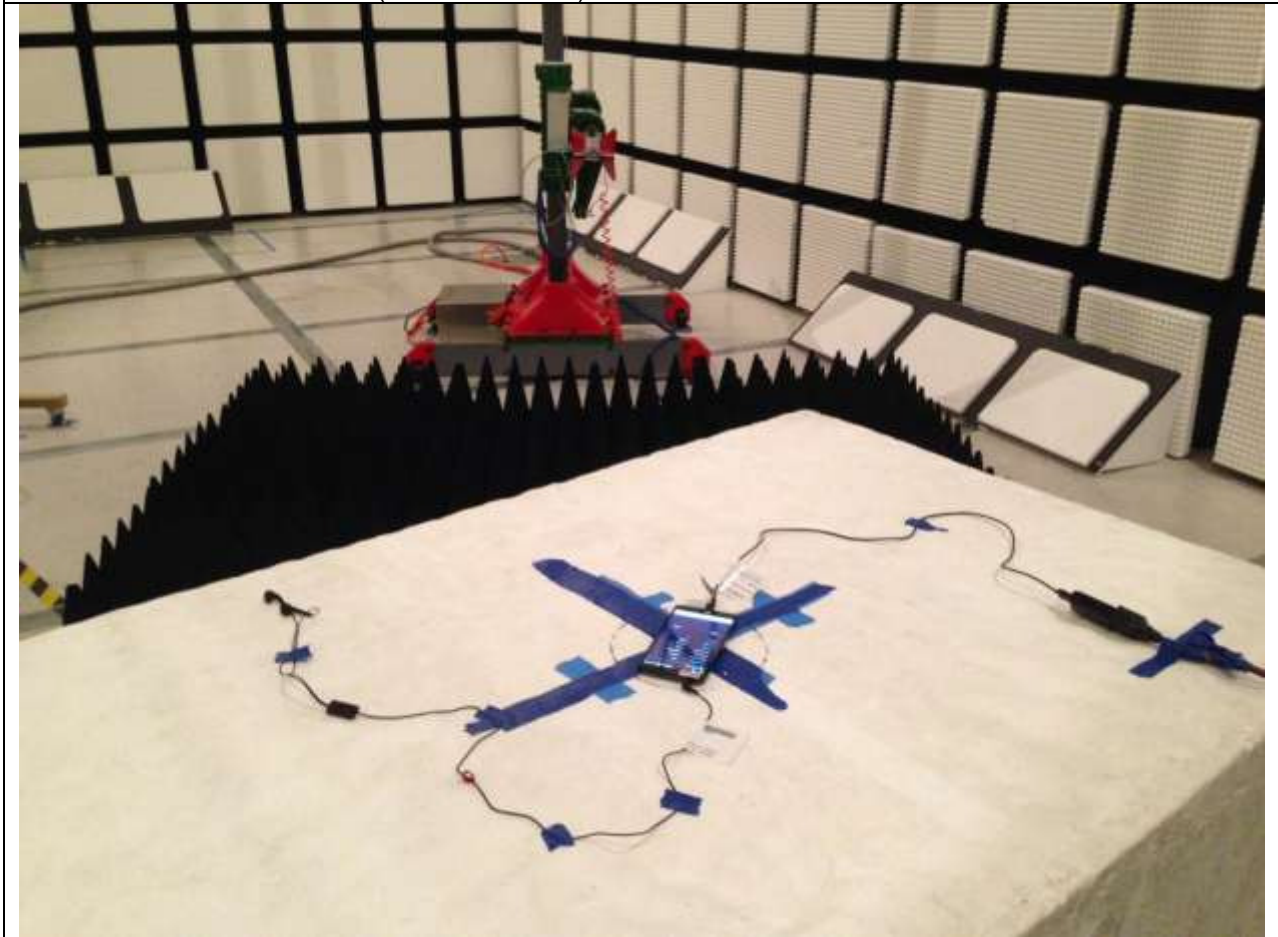

### ANTENNA PORT CONDUCTED RF MEASUREMENT SETUP

#### ANTENNA PORT CONDUCTED PHOTO

**RADIATED RF MEASUREMENT SETUP (BELOW 1 GHz)**

RADIATED FRONT=PHOTO (BELOW 1 GHz)

RADIATED BACK PHOTO (BELOW 1 GHz)

**RADIATED RF MEASUREMENT SETUP (ABOVE 1 GHz)**

RADIATED FRONT PHOTO (ABOVE 1 GHz)

RADIATED BACK PHOTO (ABOVE 1 GHz)

**RADIATED RF MEASUREMENT SETUP FOR PORTABLE CONFIGURATION**

X-AXIS FRONT PHOTO

Y-AXIS FRONT PHOTO

Z-AXIS FRONT PHOTO

**POWERLINE CONDUCTED EMISSIONS MEASUREMENT SETUP**

LINE CONDUCTED FRONT PHOTO

LINE CONDUCTED BACK PHOTO

**END OF REPORT**