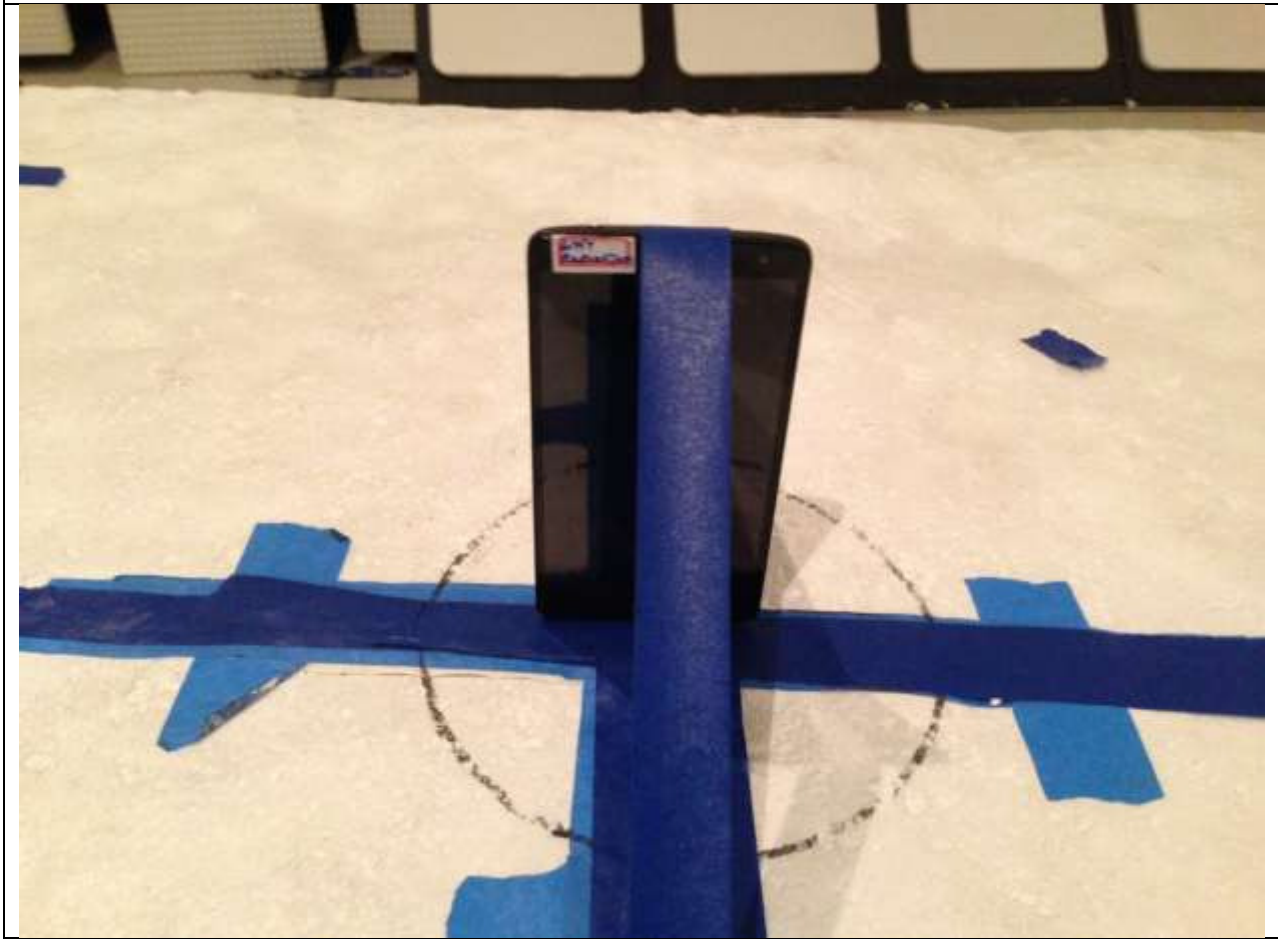

### ANTENNA PORT CONDUCTED RF MEASUREMENT SETUP

#### ANTENNA PORT CONDUCTED PHOTO

**RADIATED RF MEASUREMENT SETUP (BELOW 1 GHz)**

RADIATED FRONT=PHOTO (BELOW 1 GHz)

RADIATED BACK PHOTO (BELOW 1 GHz)

**RADIATED RF MEASUREMENT SETUP (ABOVE 1 GHz)**

RADIATED FRONT PHOTO (ABOVE 1 GHz)

RADIATED BACK PHOTO (ABOVE 1 GHz)

**RADIATED RF MEASUREMENT SETUP FOR PORTABLE CONFIGURATION**

X-AXIS FRONT PHOTO

Y-AXIS FRONT PHOTO

Z-AXIS FRONT PHOTO

**POWERLINE CONDUCTED EMISSIONS MEASUREMENT SETUP**

LINE CONDUCTED FRONT PHOTO

LINE CONDUCTED BACK PHOTO

**END OF REPORT**