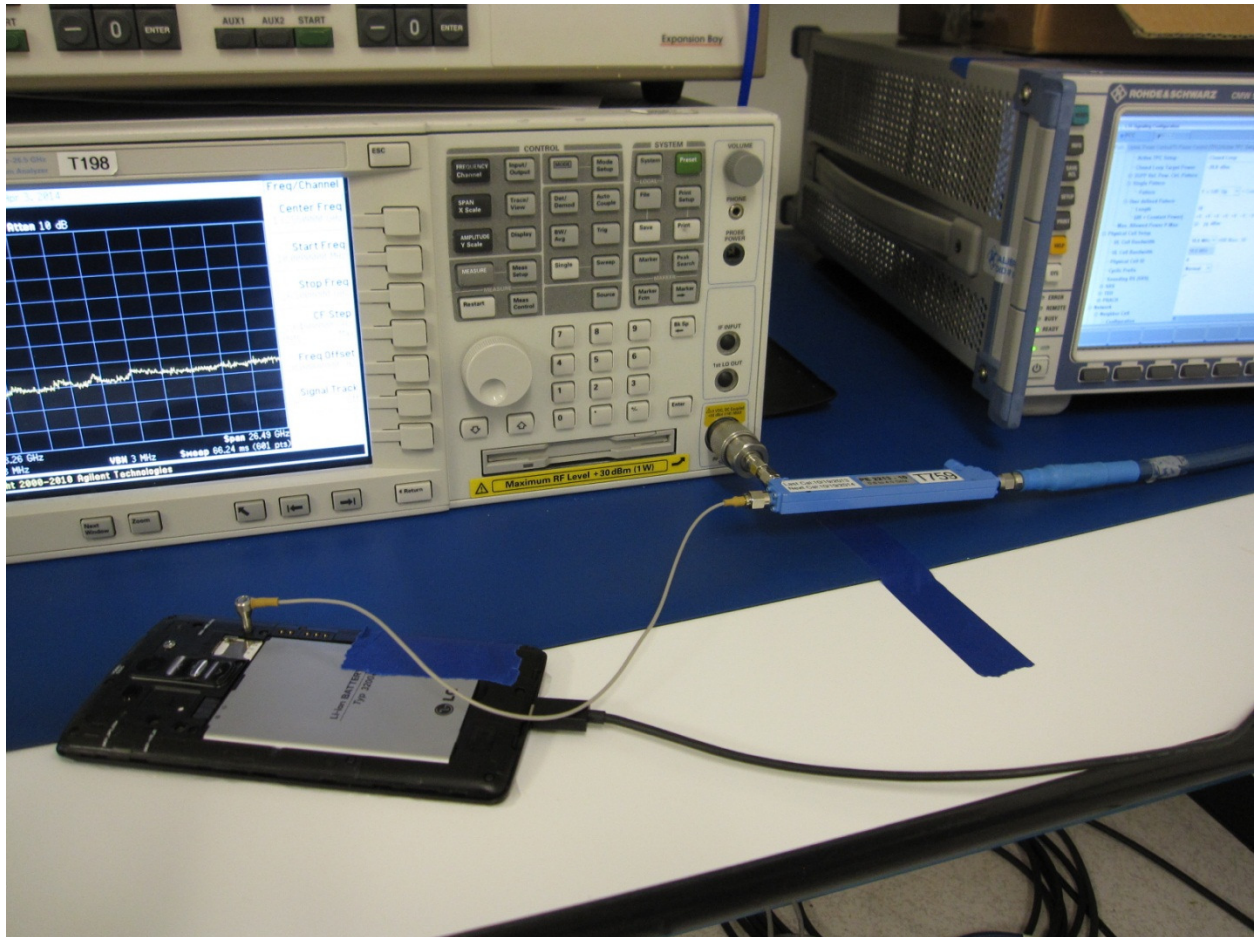

12. SETUP PHOTOS

ANTENNA PORT CONDUCTED RF MEASUREMENT SETUP

RADIATED RF MEASUREMENT SETUP FOR PORTABLE CONFIGURATION

ENVIRONMENTAL CHAMBER PHOTO

END OF REPORT