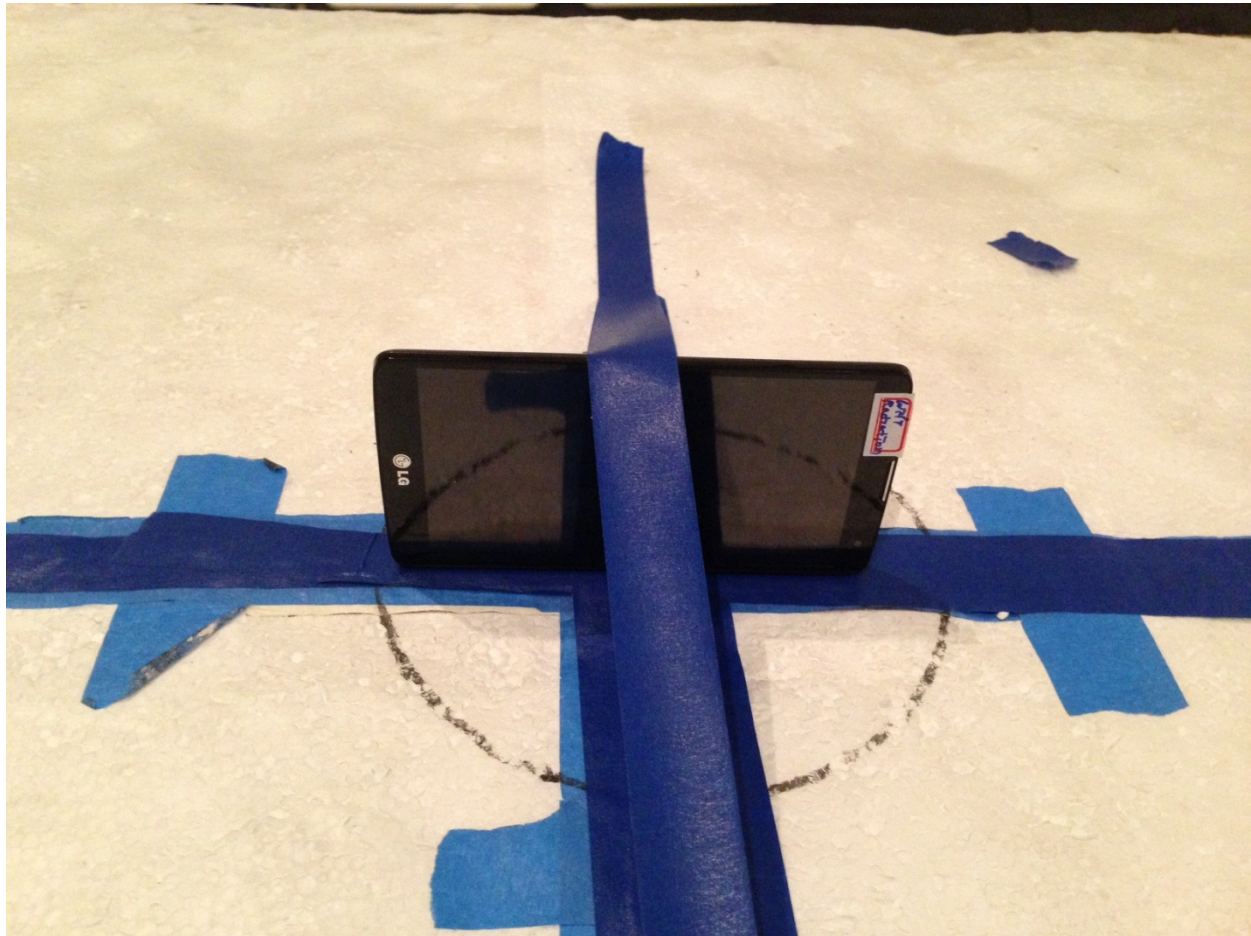

12. SETUP PHOTOS

ANTENNA PORT CONDUCTED RF MEASUREMENT SETUP

RADIATED RF MEASUREMENT SETUP FOR PORTABLE CONFIGURATION

ENVIRONMENTAL CHAMBER PHOTO

END OF REPORT