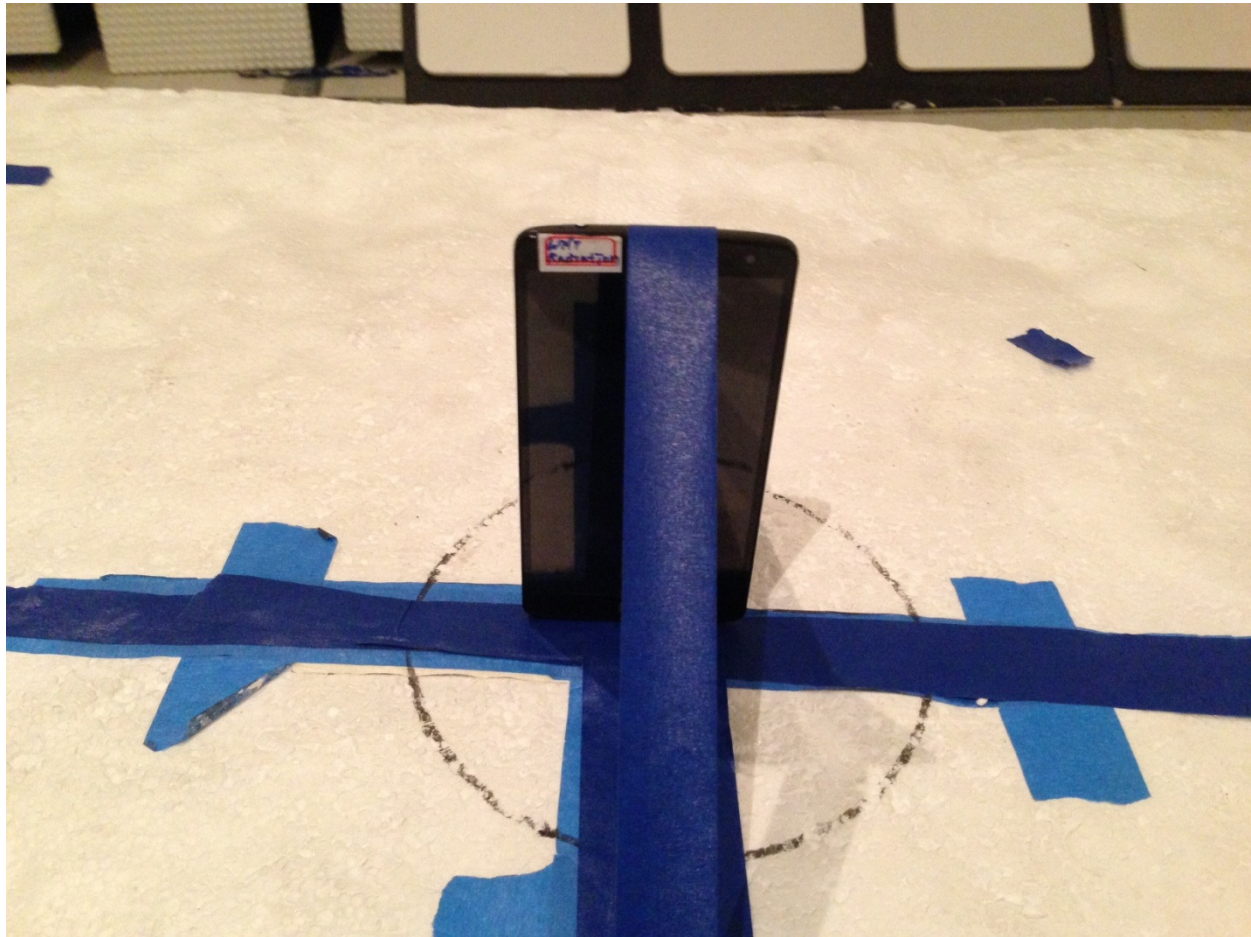

12. SETUP PHOTOS

ANTENNA PORT CONDUCTED RF MEASUREMENT SETUP

RADIATED RF MEASUREMENT SETUP FOR PORTABLE CONFIGURATION

ENVIRONMENTAL CHAMBER PHOTO

END OF REPORT