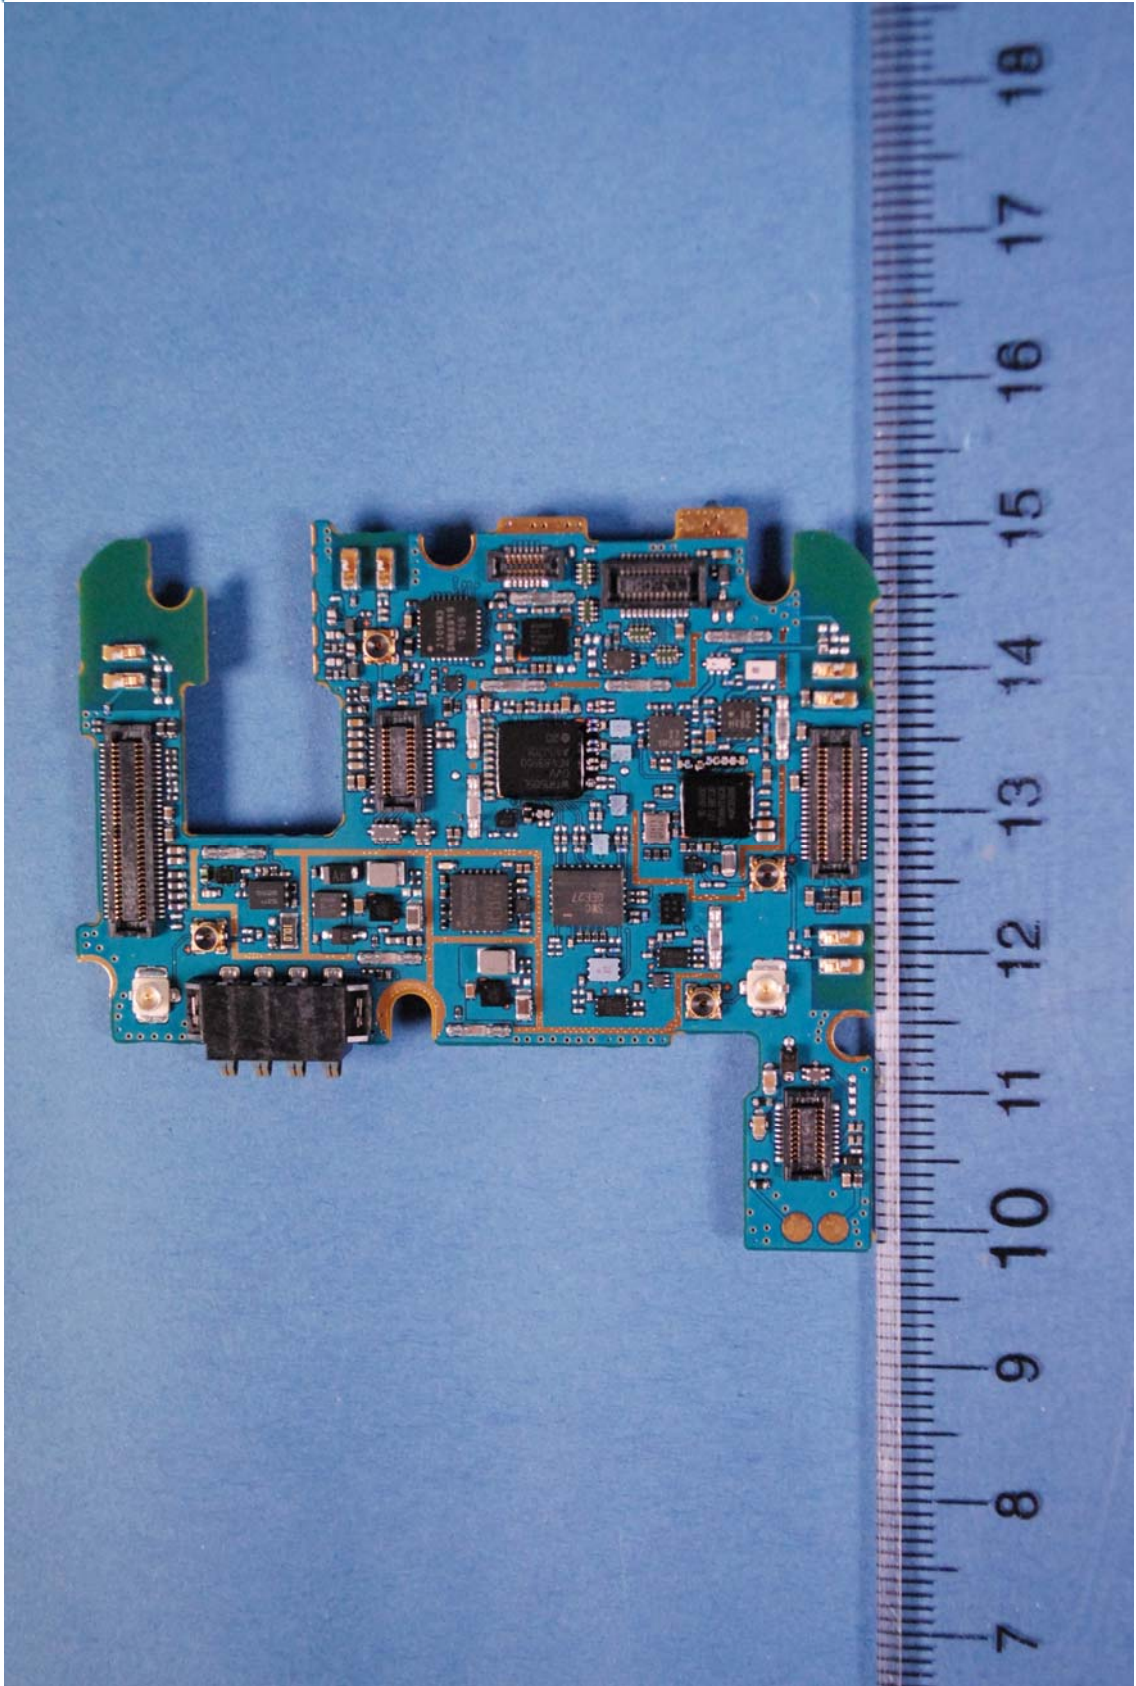

INTERNAL PHOTOGRAPHS

	LG FCC ID: ZNFD520	Model: LG-D520
Internal Photos	EUT Type: Portable Handset	Page 1 of 11

	<p>LG FCC ID: ZNFD520</p>	<p>Model: LG-D520</p>
<p>Internal Photos</p>	<p>EUT Type: Portable Handset</p>	<p>Page 2 of 11</p>

	LG FCC ID: ZNFD520	Model: LG-D520
Internal Photos	EUT Type: Portable Handset	Page 3 of 11

	<p>LG FCC ID: ZNFD520</p>	<p>Model: LG-D520</p>
<p>Internal Photos</p>	<p>EUT Type: Portable Handset</p>	<p>Page 4 of 11</p>

	LG FCC ID: ZNFD520	Model: LG-D520
Internal Photos	EUT Type: Portable Handset	Page 5 of 11

	<p>LG FCC ID: ZNFD520</p>	<p>Model: LG-D520</p>
<p>Internal Photos</p>	<p>EUT Type: Portable Handset</p>	<p>Page 6 of 11</p>

	LG FCC ID: ZNFD520	Model: LG-D520
Internal Photos	EUT Type: Portable Handset	Page 7 of 11

	<p>LG FCC ID: ZNFD520</p>	<p>Model: LG-D520</p>
<p>Internal Photos</p>	<p>EUT Type: Portable Handset</p>	<p>Page 8 of 11</p>