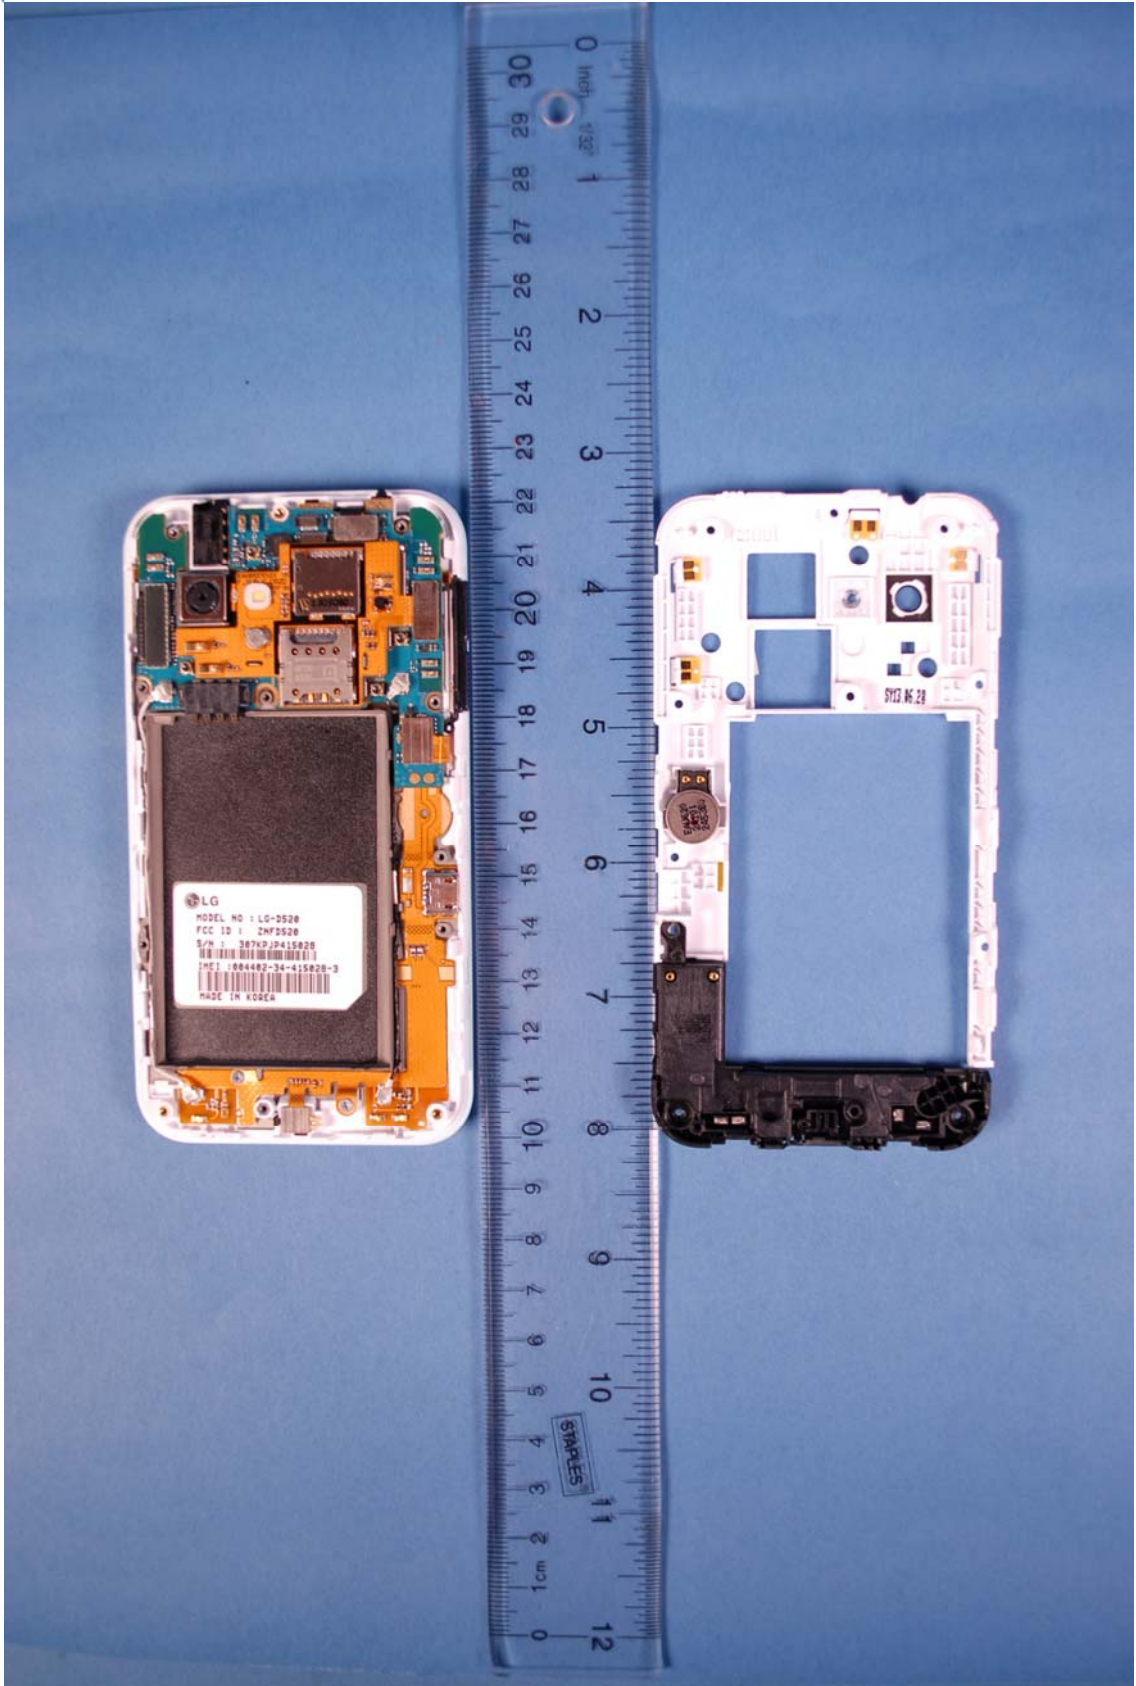

INTERNAL PHOTOGRAPHS

	LG FCC ID: ZNFD520	Model: LG-D520
Internal Photos	EUT Type: Portable Handset	Page 1 of 11

	<p>LG FCC ID: ZNFD520</p>	<p>Model: LG-D520</p>
<p>Internal Photos</p>	<p>EUT Type: Portable Handset</p>	<p>Page 2 of 11</p>

	LG FCC ID: ZNFD520	Model: LG-D520
Internal Photos	EUT Type: Portable Handset	Page 3 of 11

	<p>LG FCC ID: ZNFD520</p>	<p>Model: LG-D520</p>
<p>Internal Photos</p>	<p>EUT Type: Portable Handset</p>	<p>Page 4 of 11</p>

	LG FCC ID: ZNFD520	Model: LG-D520
Internal Photos	EUT Type: Portable Handset	Page 5 of 11

	<p>LG FCC ID: ZNFD520</p>	<p>Model: LG-D520</p>
<p>Internal Photos</p>	<p>EUT Type: Portable Handset</p>	<p>Page 6 of 11</p>

	LG FCC ID: ZNFD520	Model: LG-D520
Internal Photos	EUT Type: Portable Handset	Page 7 of 11

	<p>LG FCC ID: ZNFD520</p>	<p>Model: LG-D520</p>
<p>Internal Photos</p>	<p>EUT Type: Portable Handset</p>	<p>Page 8 of 11</p>