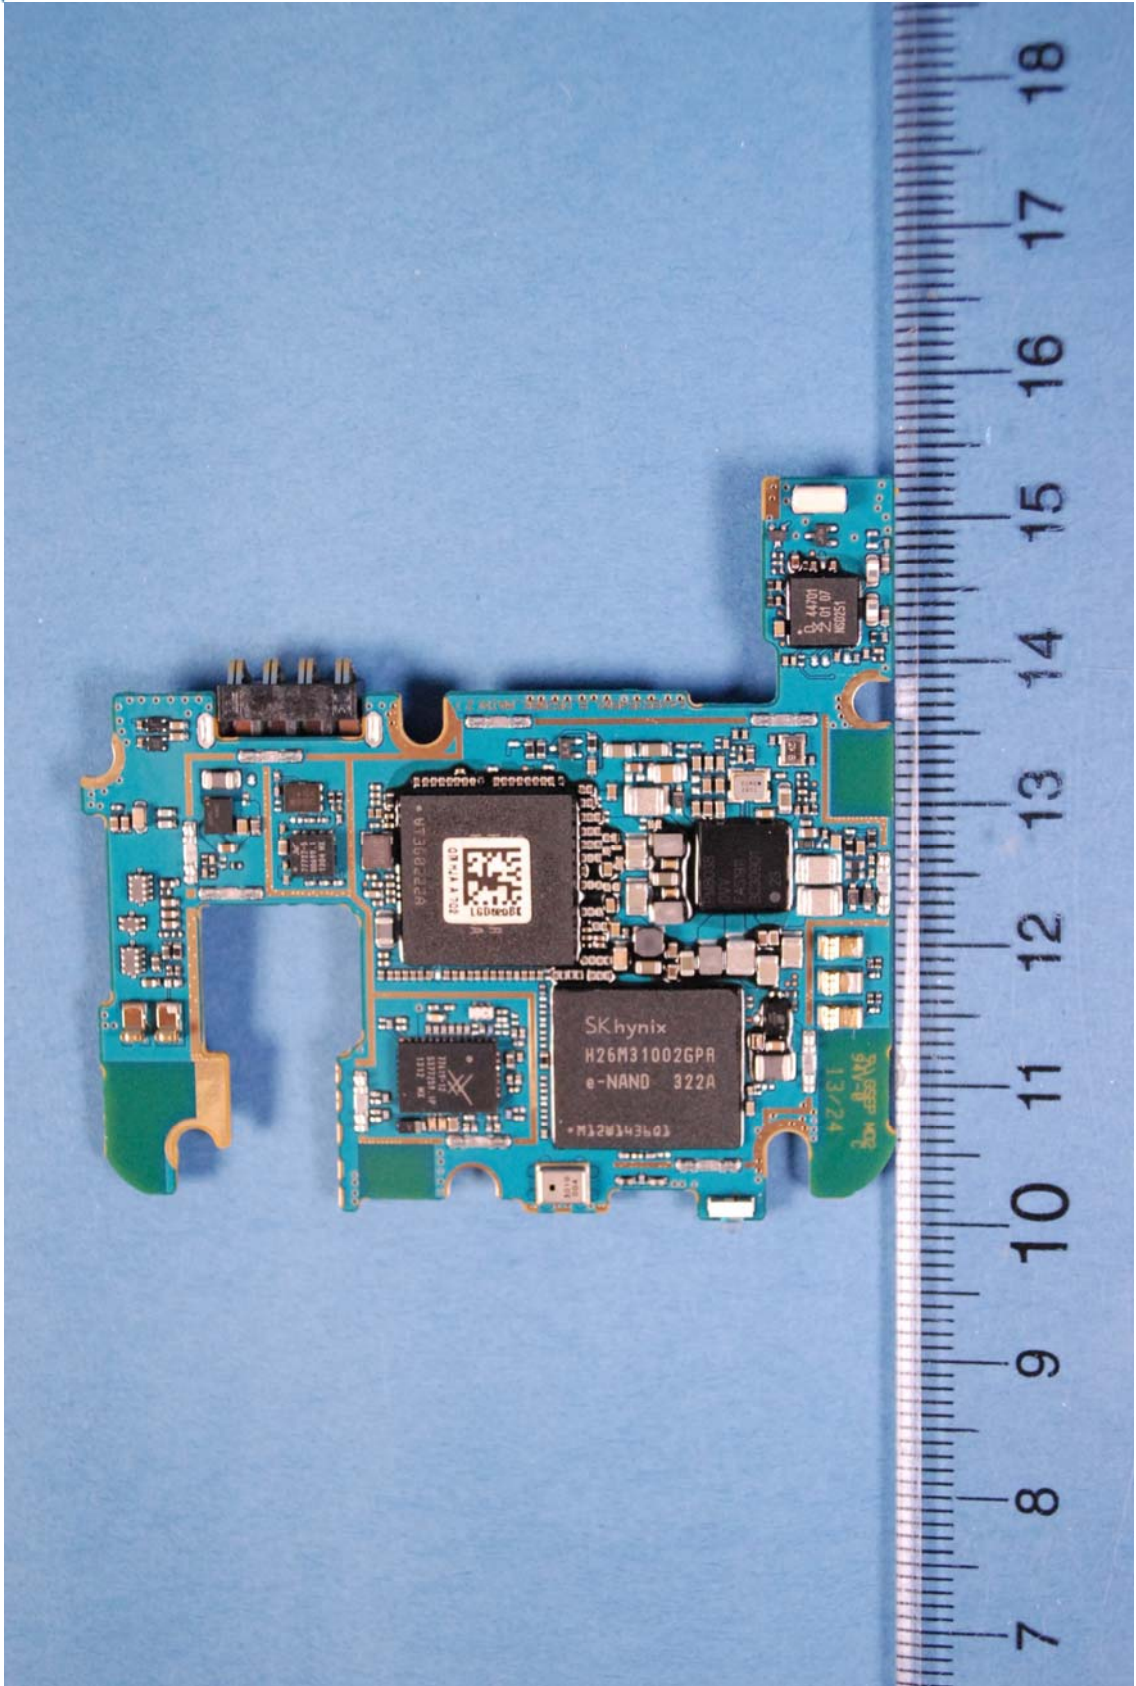

INTERNAL PHOTOGRAPHS

	LG FCC ID: ZNFD520	Model: LG-D520
Internal Photos	EUT Type: Portable Handset	Page 1 of 11

	<p>LG FCC ID: ZNFD520</p>	<p>Model: LG-D520</p>
<p>Internal Photos</p>	<p>EUT Type: Portable Handset</p>	<p>Page 2 of 11</p>

	LG FCC ID: ZNFD520	Model: LG-D520
Internal Photos	EUT Type: Portable Handset	Page 3 of 11

	<p>LG FCC ID: ZNFD520</p>	<p>Model: LG-D520</p>
<p>Internal Photos</p>	<p>EUT Type: Portable Handset</p>	<p>Page 4 of 11</p>

	LG FCC ID: ZNFD520	Model: LG-D520
Internal Photos	EUT Type: Portable Handset	Page 5 of 11

	<p>LG FCC ID: ZNFD520</p>	<p>Model: LG-D520</p>
<p>Internal Photos</p>	<p>EUT Type: Portable Handset</p>	<p>Page 6 of 11</p>

	LG FCC ID: ZNFD520	Model: LG-D520
Internal Photos	EUT Type: Portable Handset	Page 7 of 11

	<p>LG FCC ID: ZNFD520</p>	<p>Model: LG-D520</p>
<p>Internal Photos</p>	<p>EUT Type: Portable Handset</p>	<p>Page 8 of 11</p>