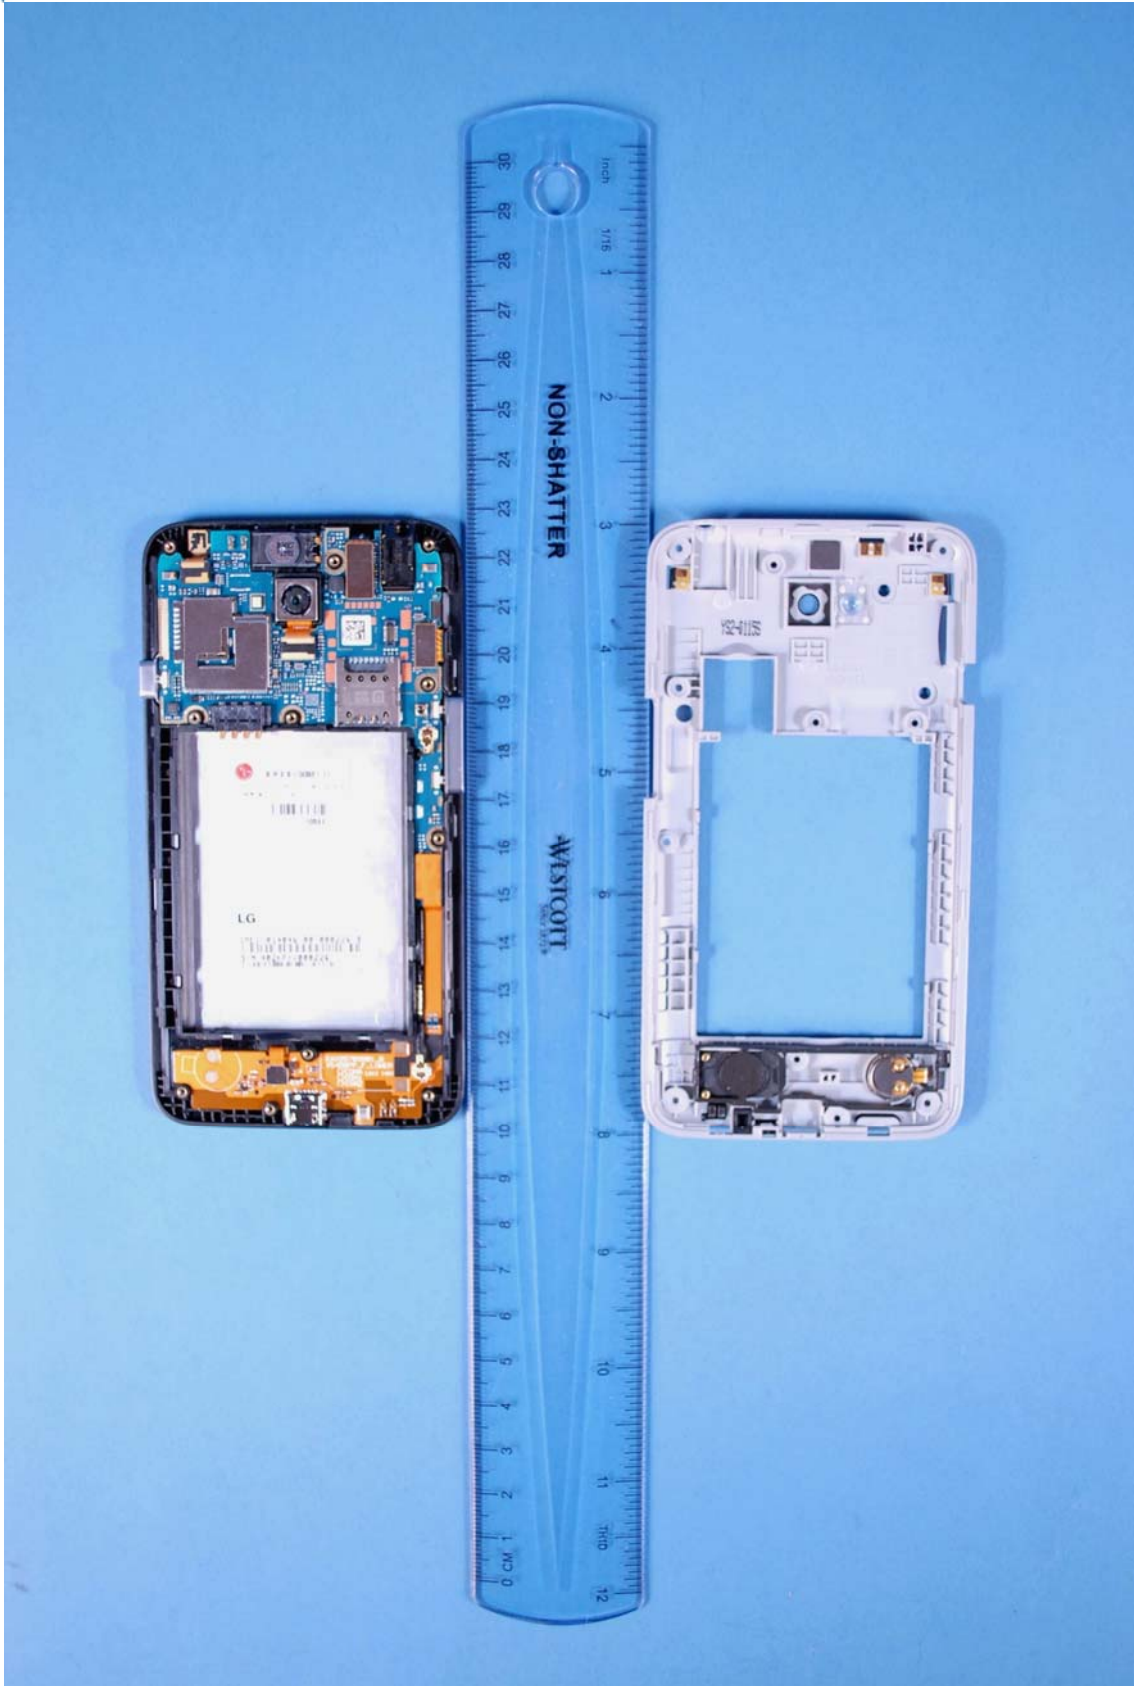

INTERNAL PHOTOGRAPHS

	LGE FCC ID: ZNFD321	Model: LG-D321
Internal Photos	EUT Type: Portable Handset	Page 1 of 8

	LGE FCC ID: ZNFD321	Model: LG-D321
Internal Photos	EUT Type: Portable Handset	Page 2 of 8

	LGE FCC ID: ZNFD321	Model: LG-D321
Internal Photos	EUT Type: Portable Handset	Page 3 of 8

 <p>PCTEST ENGINEERING LABORATORY, INC.</p>	LGE FCC ID: ZNFD321	Model: LG-D321
Internal Photos	EUT Type: Portable Handset	Page 4 of 8

	LGE FCC ID: ZNFD321	Model: LG-D321
Internal Photos	EUT Type: Portable Handset	Page 5 of 8

	LGE FCC ID: ZNFD321	Model: LG-D321
Internal Photos	EUT Type: Portable Handset	Page 6 of 8

	LGE FCC ID: ZNFD321	Model: LG-D321
Internal Photos	EUT Type: Portable Handset	Page 7 of 8

	LGE FCC ID: ZNFD321	Model: LG-D321
Internal Photos	EUT Type: Portable Handset	Page 8 of 8