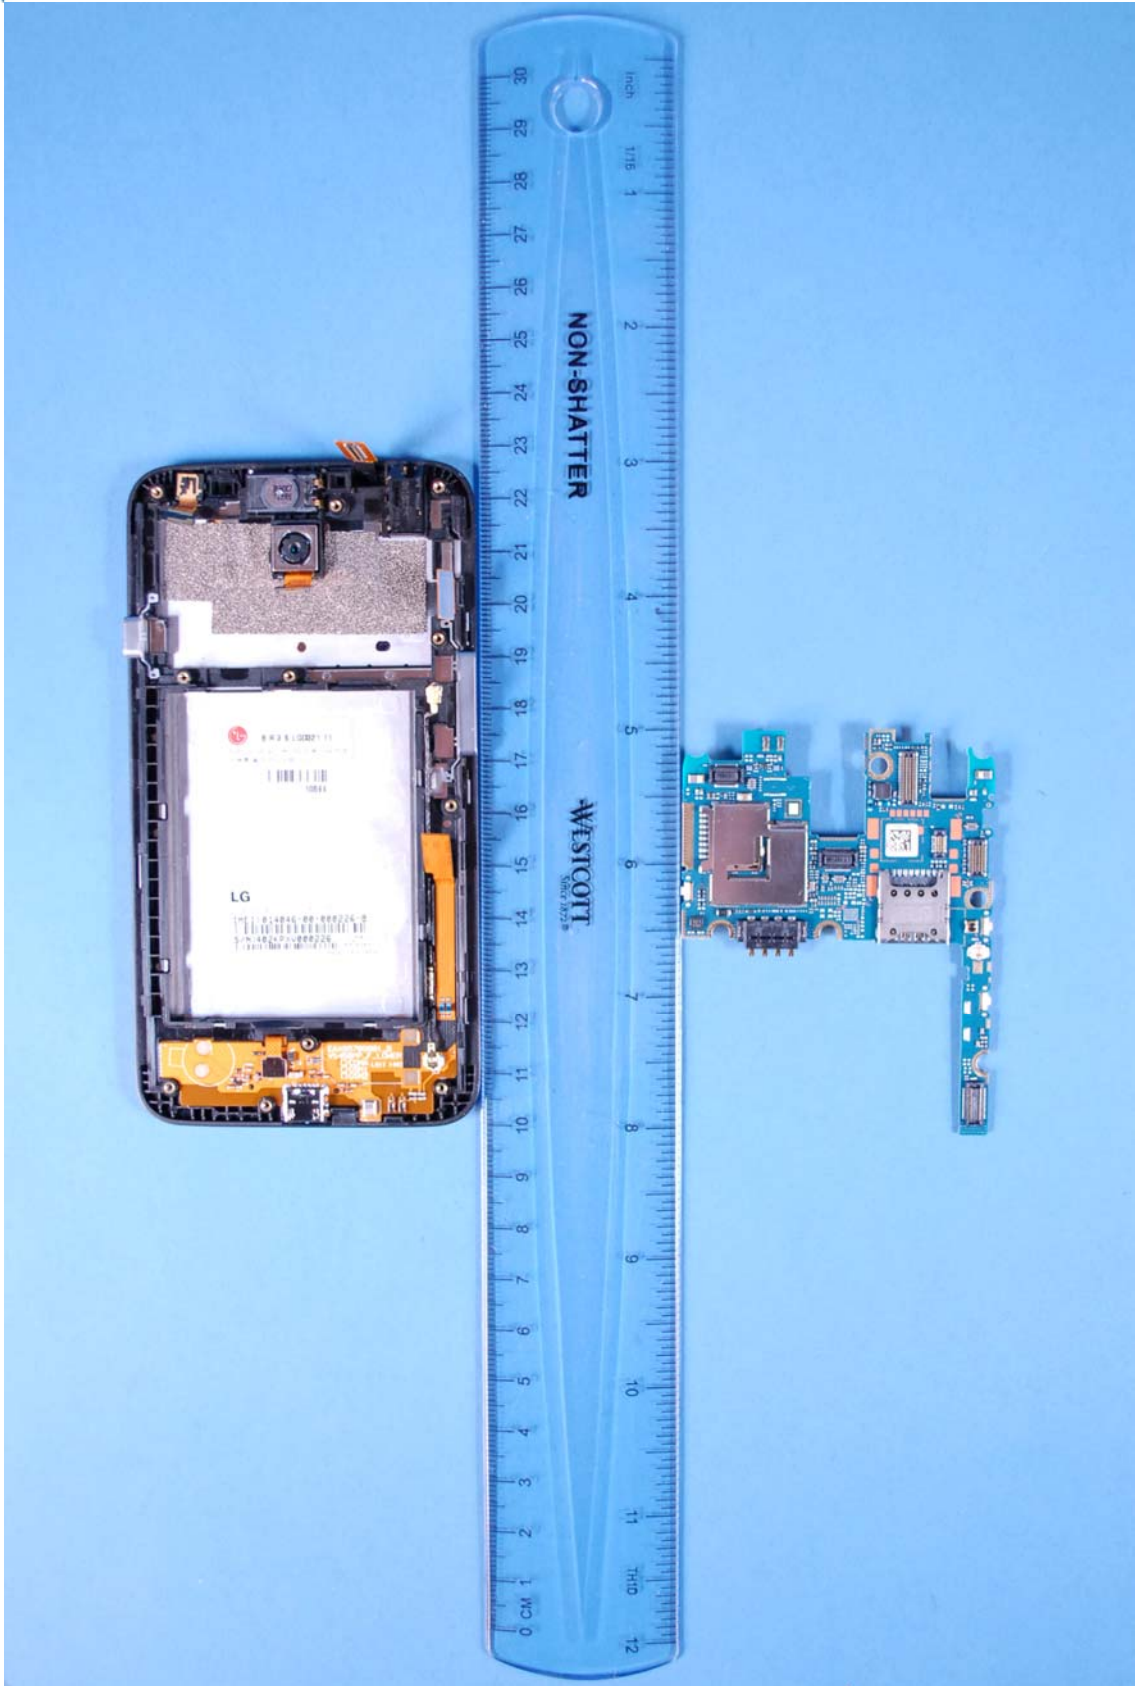

INTERNAL PHOTOGRAPHS

	LGE FCC ID: ZNFD321	Model: LG-D321
Internal Photos	EUT Type: Portable Handset	Page 1 of 8

	LGE FCC ID: ZNFD321	Model: LG-D321
Internal Photos	EUT Type: Portable Handset	Page 2 of 8

	LGE FCC ID: ZNFD321	Model: LG-D321
Internal Photos	EUT Type: Portable Handset	Page 3 of 8

 <p>PCTEST ENGINEERING LABORATORY, INC.</p>	LGE FCC ID: ZNFD321	Model: LG-D321
Internal Photos	EUT Type: Portable Handset	Page 4 of 8

	LGE FCC ID: ZNFD321	Model: LG-D321
Internal Photos	EUT Type: Portable Handset	Page 5 of 8

	LGE FCC ID: ZNFD321	Model: LG-D321
Internal Photos	EUT Type: Portable Handset	Page 6 of 8

	LGE FCC ID: ZNFD321	Model: LG-D321
Internal Photos	EUT Type: Portable Handset	Page 7 of 8

	LGE FCC ID: ZNFD321	Model: LG-D321
Internal Photos	EUT Type: Portable Handset	Page 8 of 8