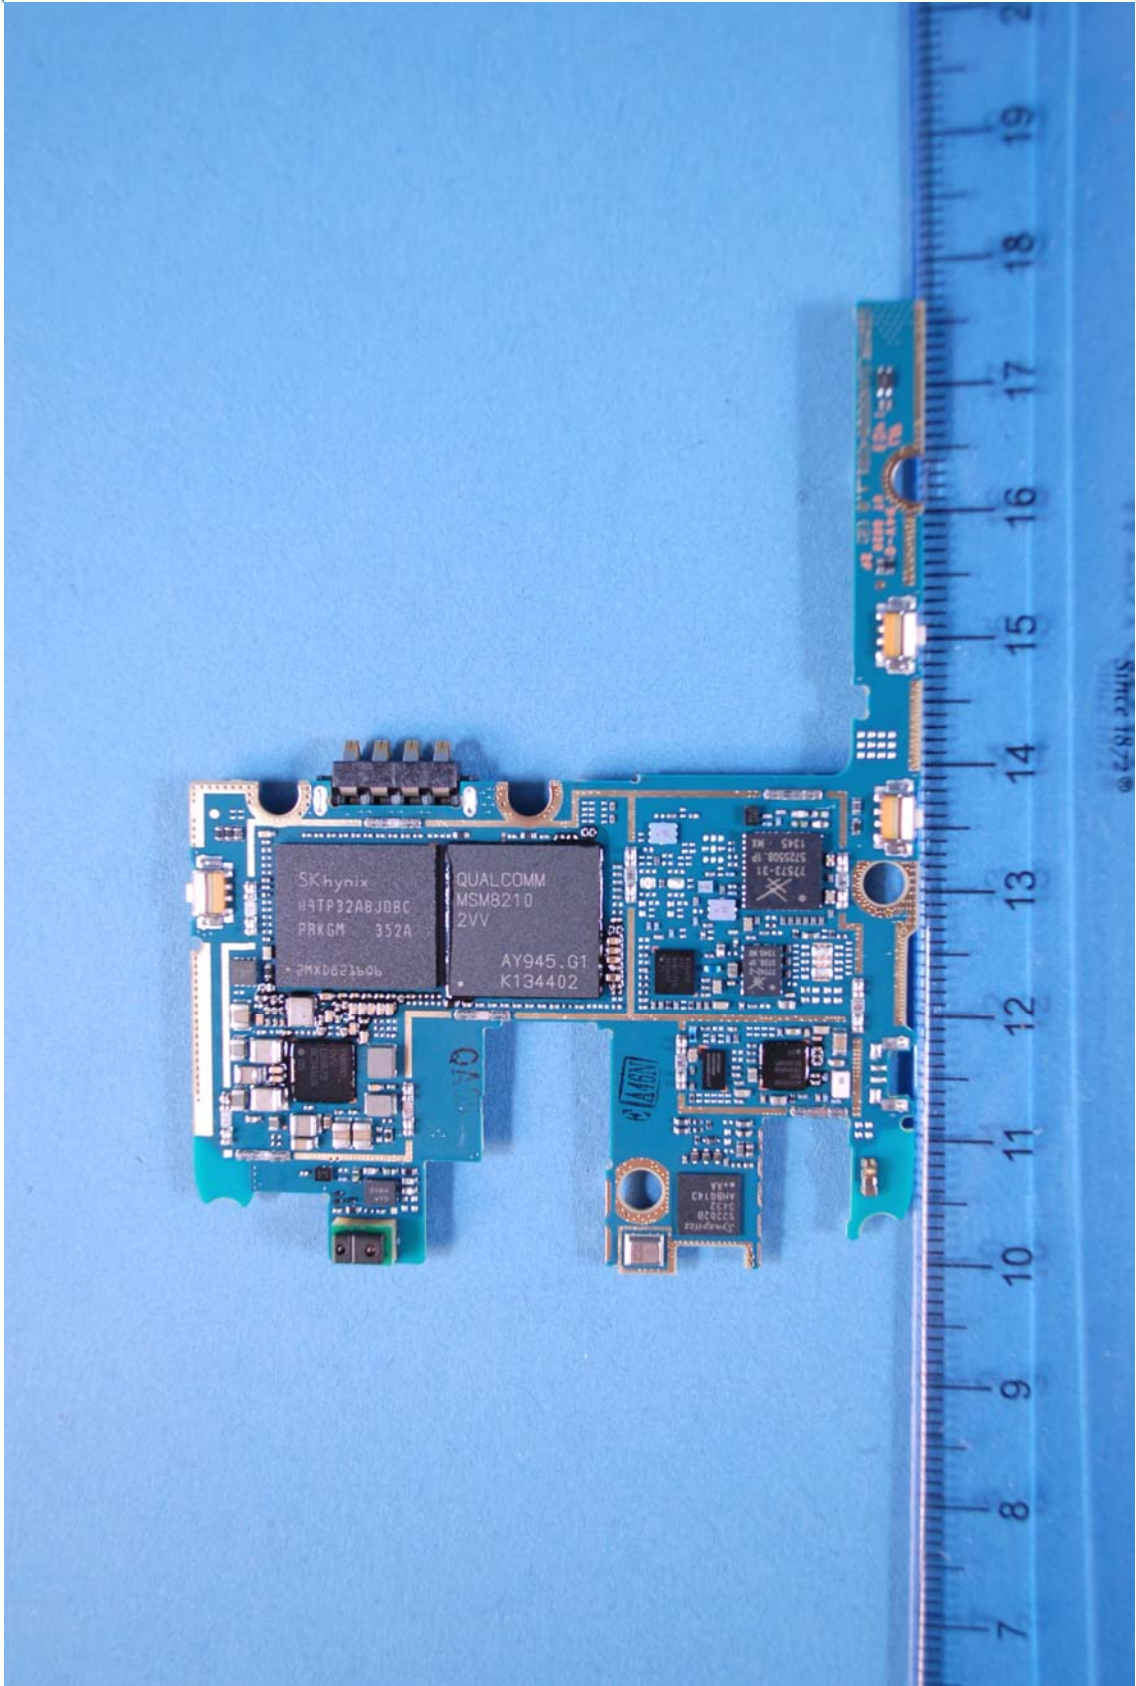

INTERNAL PHOTOGRAPHS

	LGE FCC ID: ZNFD321	Model: LG-D321
Internal Photos	EUT Type: Portable Handset	Page 1 of 8

	LGE FCC ID: ZNFD321	Model: LG-D321
Internal Photos	EUT Type: Portable Handset	Page 2 of 8

	LGE FCC ID: ZNFD321	Model: LG-D321
Internal Photos	EUT Type: Portable Handset	Page 3 of 8

 <p>PCTEST ENGINEERING LABORATORY, INC.</p>	LGE FCC ID: ZNFD321	Model: LG-D321
Internal Photos	EUT Type: Portable Handset	Page 4 of 8

	LGE FCC ID: ZNFD321	Model: LG-D321
Internal Photos	EUT Type: Portable Handset	Page 5 of 8

	LGE FCC ID: ZNFD321	Model: LG-D321
Internal Photos	EUT Type: Portable Handset	Page 6 of 8

	LGE FCC ID: ZNFD321	Model: LG-D321
Internal Photos	EUT Type: Portable Handset	Page 7 of 8

	LGE FCC ID: ZNFD321	Model: LG-D321
Internal Photos	EUT Type: Portable Handset	Page 8 of 8