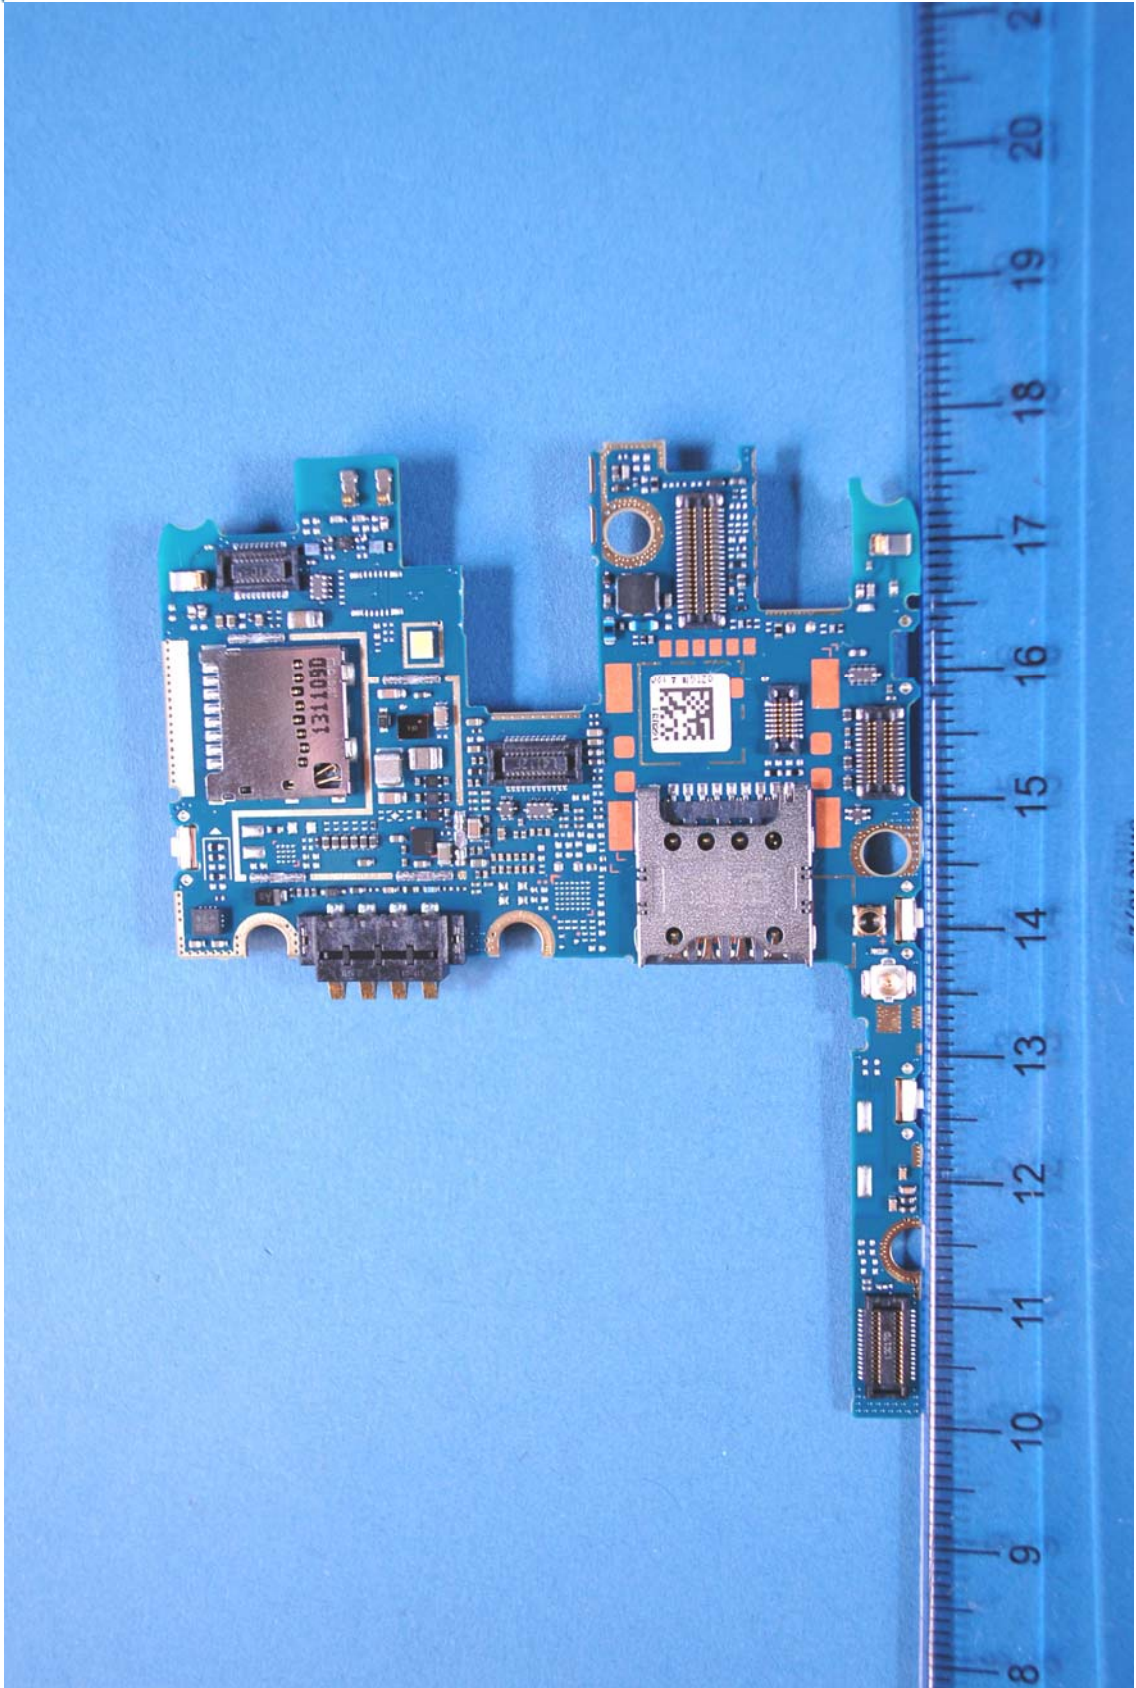

INTERNAL PHOTOGRAPHS

	LGE FCC ID: ZNFD321	Model: LG-D321
Internal Photos	EUT Type: Portable Handset	Page 1 of 8

	LGE FCC ID: ZNFD321	Model: LG-D321
Internal Photos	EUT Type: Portable Handset	Page 2 of 8

	LGE FCC ID: ZNFD321	Model: LG-D321
Internal Photos	EUT Type: Portable Handset	Page 3 of 8

 <p>PCTEST ENGINEERING LABORATORY, INC.</p>	LGE FCC ID: ZNFD321	Model: LG-D321
Internal Photos	EUT Type: Portable Handset	Page 4 of 8

	LGE FCC ID: ZNFD321	Model: LG-D321
Internal Photos	EUT Type: Portable Handset	Page 5 of 8

	LGE FCC ID: ZNFD321	Model: LG-D321
Internal Photos	EUT Type: Portable Handset	Page 6 of 8

	LGE FCC ID: ZNFD321	Model: LG-D321
Internal Photos	EUT Type: Portable Handset	Page 7 of 8

	LGE FCC ID: ZNFD321	Model: LG-D321
Internal Photos	EUT Type: Portable Handset	Page 8 of 8