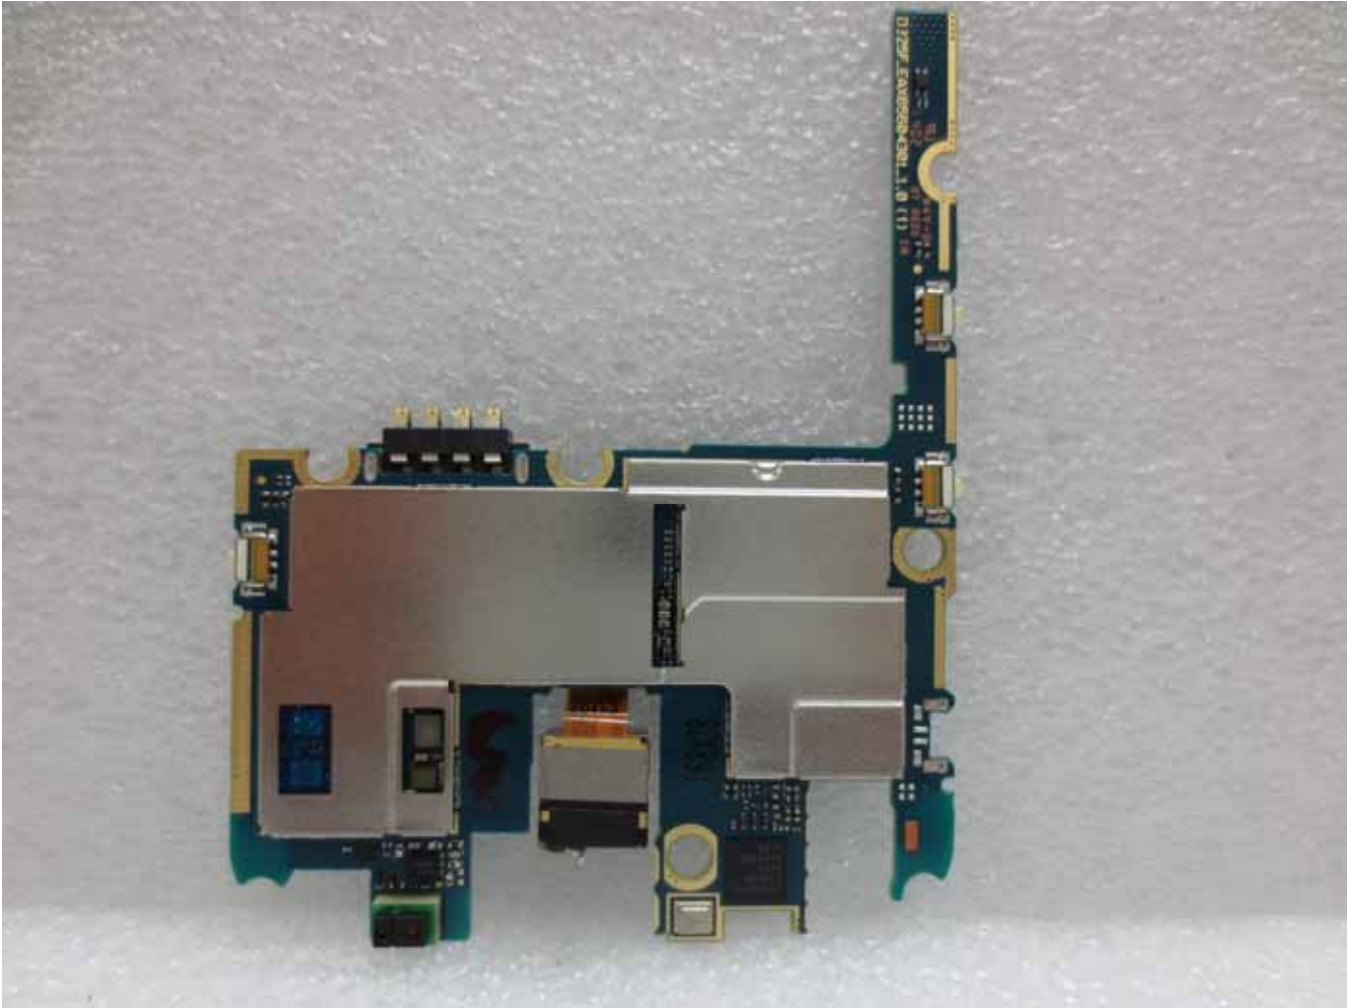

■ INTERNAL PHOTO