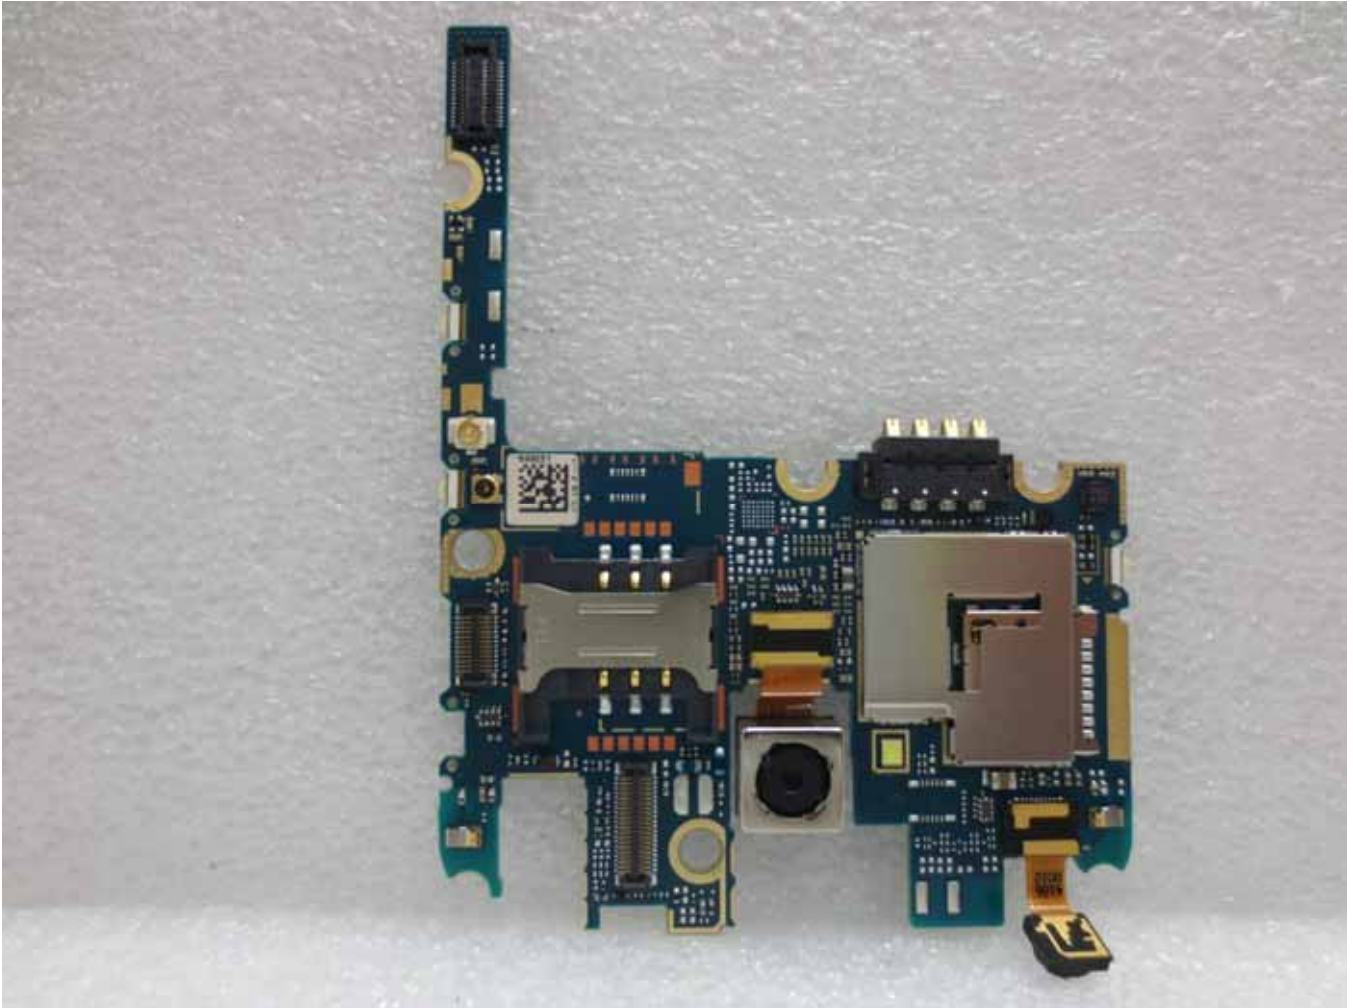

■ INTERNAL PHOTO