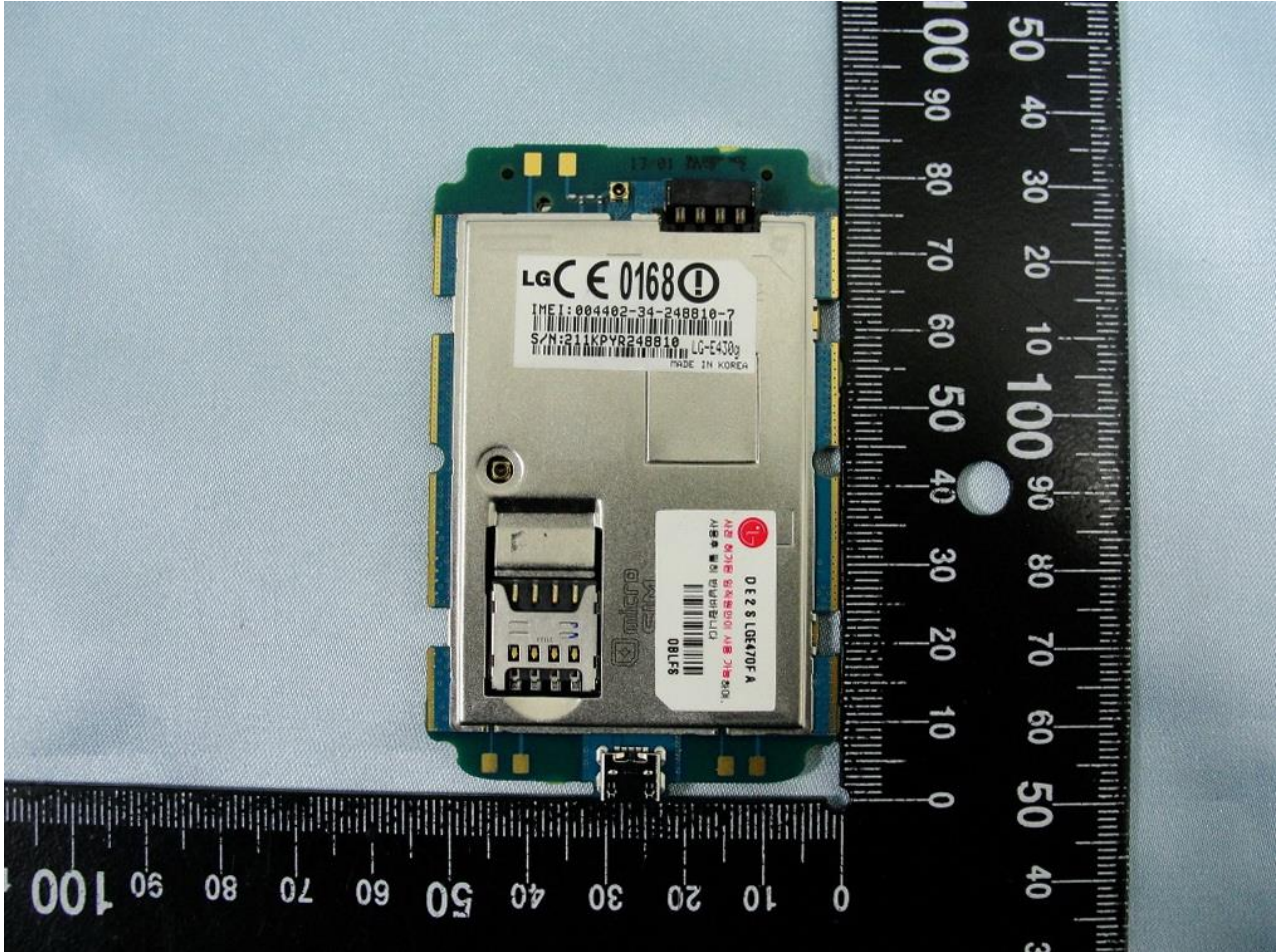

3. Internal Photograph of EUT

Brand Name: LG / Model Name: CR820 / Marketing Name: CR820

Brand Name: LG / Model Name: CR820 / Marketing Name: CR820

Brand Name: LG / Model Name: CR820 / Marketing Name: CR820

Brand Name: LG / Model Name: CR820 / Marketing Name: CR820

Brand Name: LG / Model Name: CR820 / Marketing Name: CR820

Brand Name: LG / Model Name: CR820 / Marketing Name: CR820

WWAN Main Antenna <Tx / Rx>