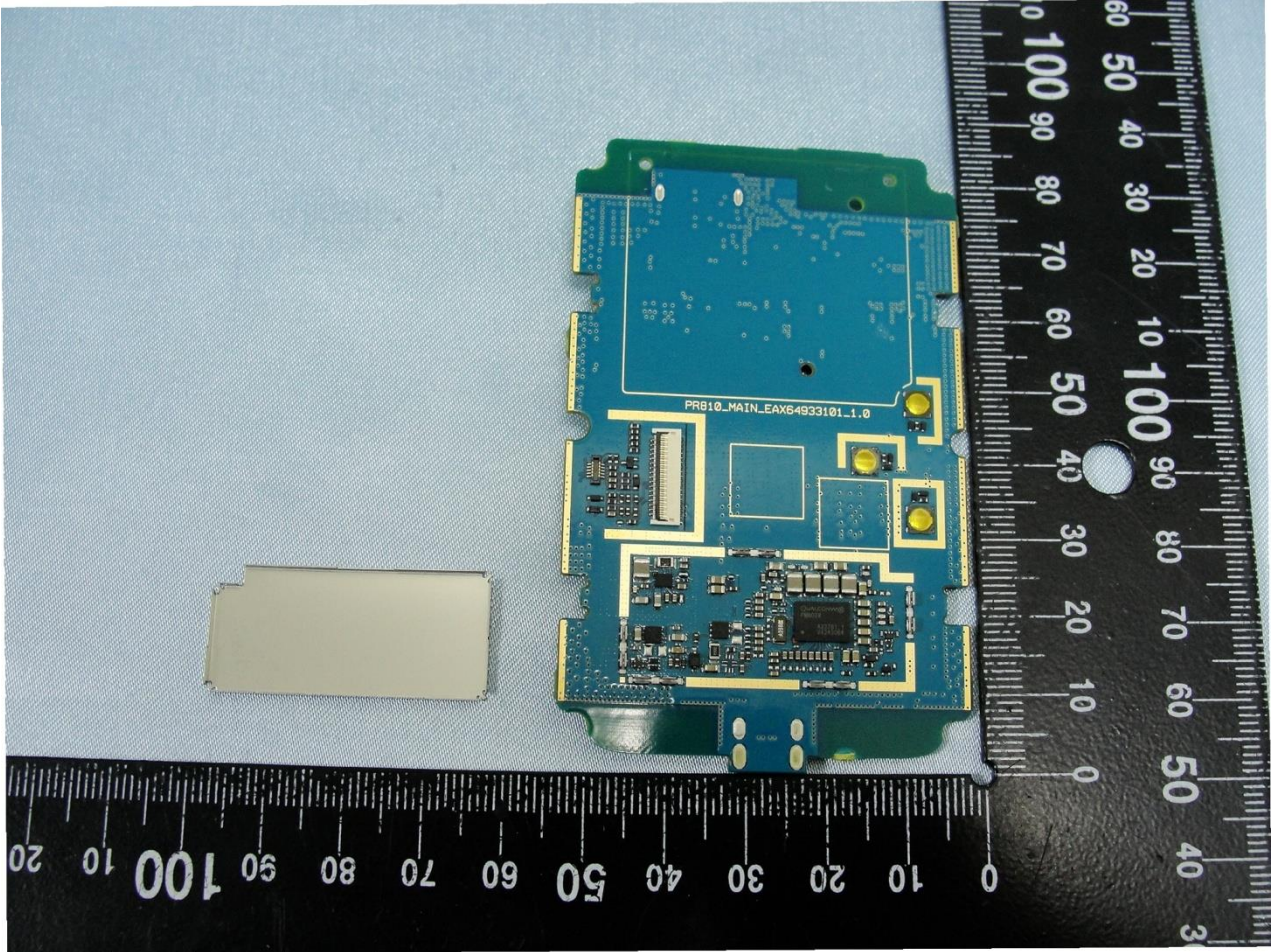

3. Internal Photograph of EUT

Brand Name: LG / Model Name: CR820 / Marketing Name: CR820

Brand Name: LG / Model Name: CR820 / Marketing Name: CR820

Brand Name: LG / Model Name: CR820 / Marketing Name: CR820

Brand Name: LG / Model Name: CR820 / Marketing Name: CR820

Brand Name: LG / Model Name: CR820 / Marketing Name: CR820

Brand Name: LG / Model Name: CR820 / Marketing Name: CR820

WWAN Main Antenna <Tx / Rx>