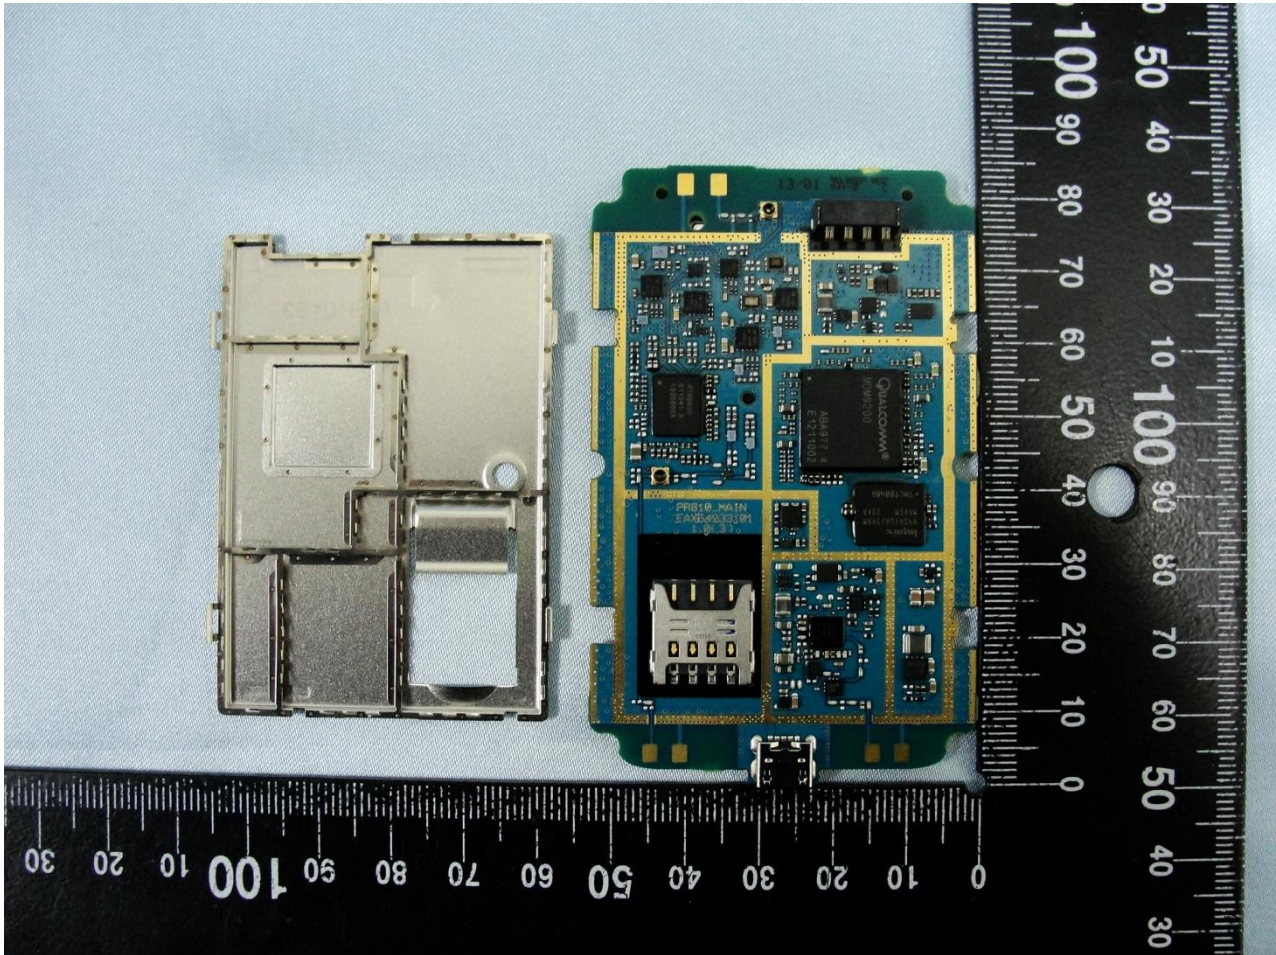

3. Internal Photograph of EUT

Brand Name: LG / Model Name: CR820 / Marketing Name: CR820

Brand Name: LG / Model Name: CR820 / Marketing Name: CR820

Brand Name: LG / Model Name: CR820 / Marketing Name: CR820

Brand Name: LG / Model Name: CR820 / Marketing Name: CR820

Brand Name: LG / Model Name: CR820 / Marketing Name: CR820

Brand Name: LG / Model Name: CR820 / Marketing Name: CR820

WWAN Main Antenna <Tx / Rx>