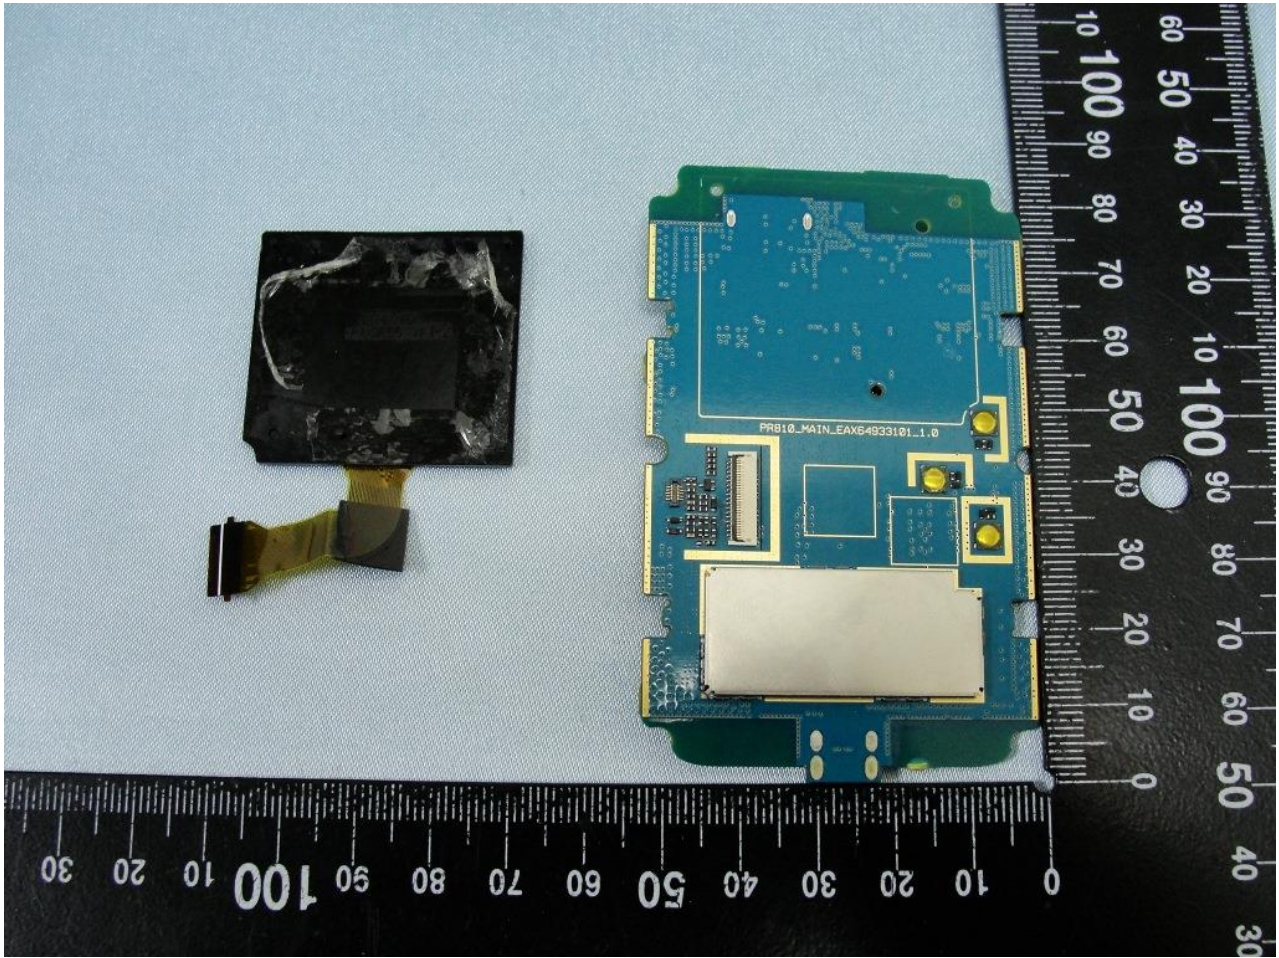

3. Internal Photograph of EUT

Brand Name: LG / Model Name: CR820 / Marketing Name: CR820

Brand Name: LG / Model Name: CR820 / Marketing Name: CR820

Brand Name: LG / Model Name: CR820 / Marketing Name: CR820

Brand Name: LG / Model Name: CR820 / Marketing Name: CR820

Brand Name: LG / Model Name: CR820 / Marketing Name: CR820

Brand Name: LG / Model Name: CR820 / Marketing Name: CR820

WWAN Main Antenna <Tx / Rx>