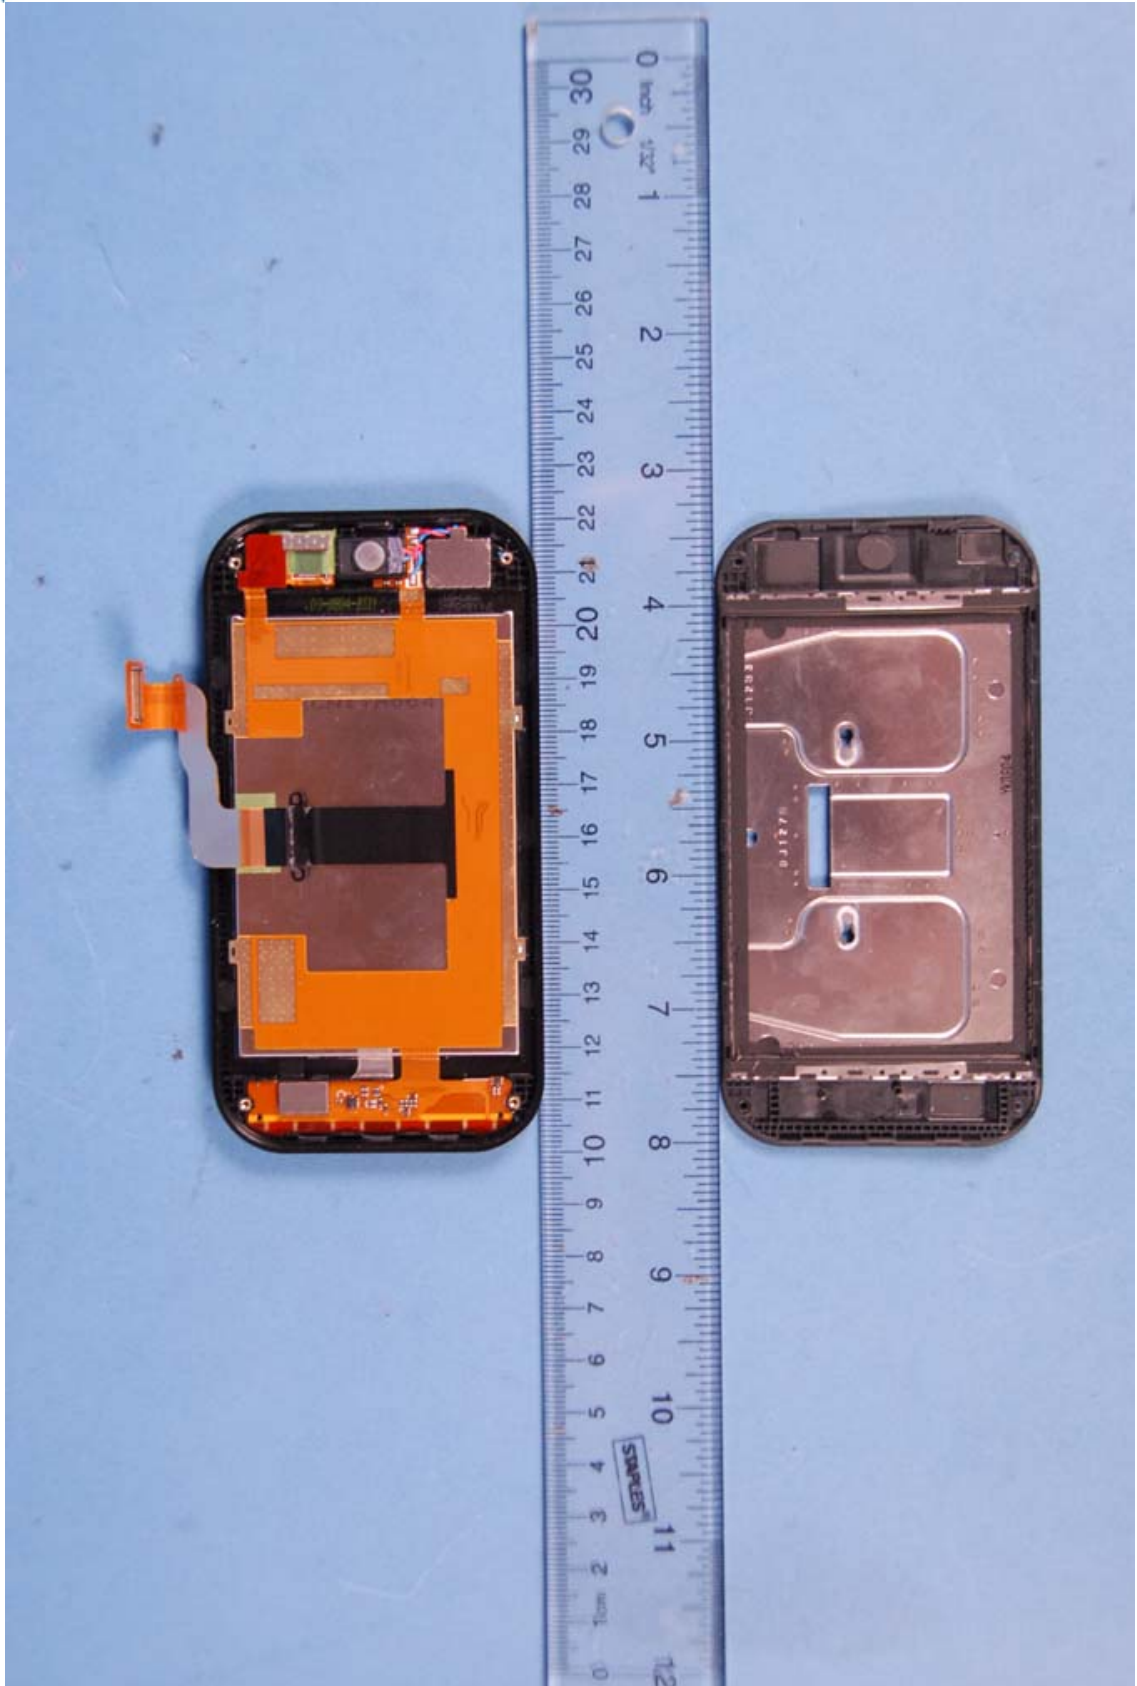

	LG Electronics MobileComm U.S.A., Inc. FCC ID: ZNFC800G	Model: C800G
Internal Photos	EUT Type: Portable Handset	Page 7 of 15

	LG Electronics MobileComm U.S.A., Inc. FCC ID: ZNFC800G	Model: C800G
Internal Photos	EUT Type: Portable Handset	Page 8 of 15

	LG Electronics MobileComm U.S.A., Inc. FCC ID: ZNFC800G	Model: C800G
Internal Photos	EUT Type: Portable Handset	Page 9 of 15

	LG Electronics MobileComm U.S.A., Inc. FCC ID: ZNFC800G	Model: C800G
Internal Photos	EUT Type: Portable Handset	Page 10 of 15