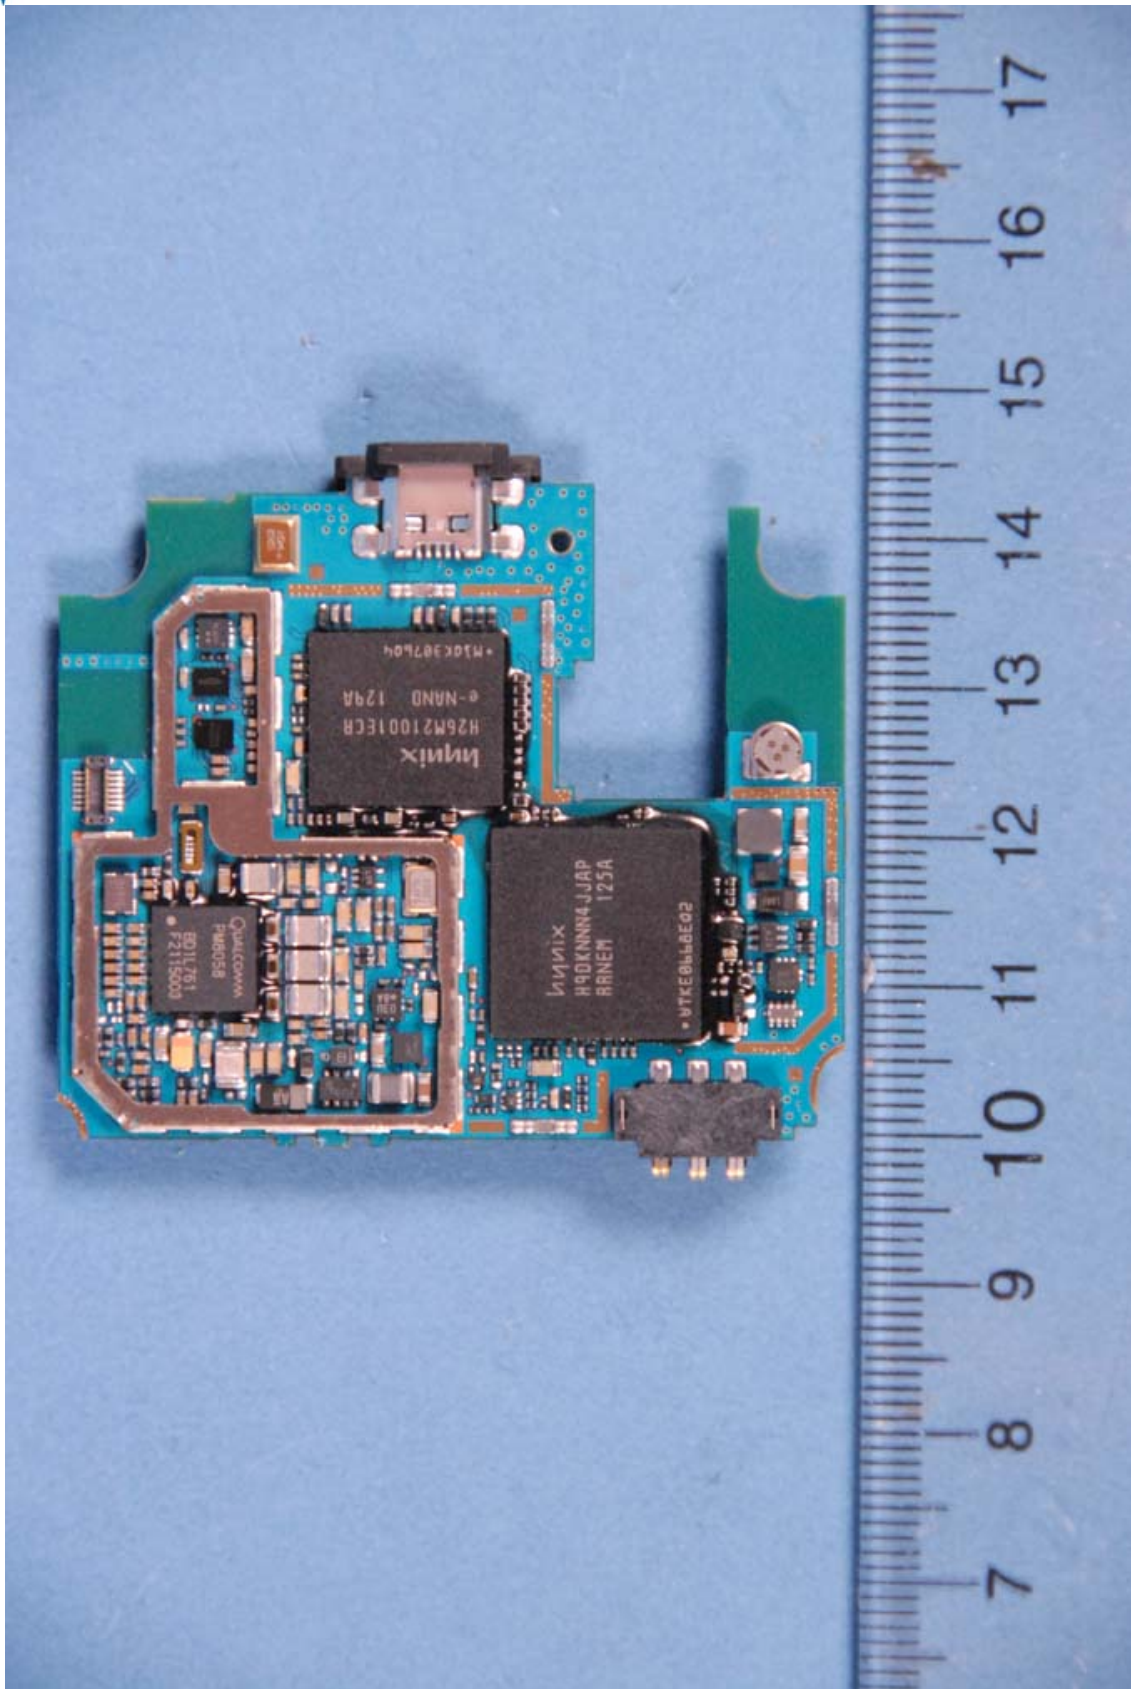

**INTERNAL PHOTOGRAPHS**

	LG Electronics MobileComm U.S.A., Inc. FCC ID: ZNFC800G	Model: C800G
Internal Photos	EUT Type: Portable Handset	Page 1 of 15

	LG Electronics MobileComm U.S.A., Inc. FCC ID: ZNFC800G	Model: C800G
Internal Photos	EUT Type: Portable Handset	Page 2 of 15

	LG Electronics MobileComm U.S.A., Inc. FCC ID: ZNFC800G	Model: C800G
Internal Photos	EUT Type: Portable Handset	Page 3 of 15

	LG Electronics MobileComm U.S.A., Inc. FCC ID: ZNFC800G	Model: C800G
Internal Photos	EUT Type: Portable Handset	Page 4 of 15

	LG Electronics MobileComm U.S.A., Inc. FCC ID: ZNFC800G	Model: C800G
Internal Photos	EUT Type: Portable Handset	Page 5 of 15

	LG Electronics MobileComm U.S.A., Inc. FCC ID: ZNFC800G	Model: C800G
Internal Photos	EUT Type: Portable Handset	Page 6 of 15

	LG Electronics MobileComm U.S.A., Inc. FCC ID: ZNFC800G	Model: C800G
Internal Photos	EUT Type: Portable Handset	Page 7 of 15

	LG Electronics MobileComm U.S.A., Inc. FCC ID: ZNFC800G	Model: C800G
Internal Photos	EUT Type: Portable Handset	Page 8 of 15