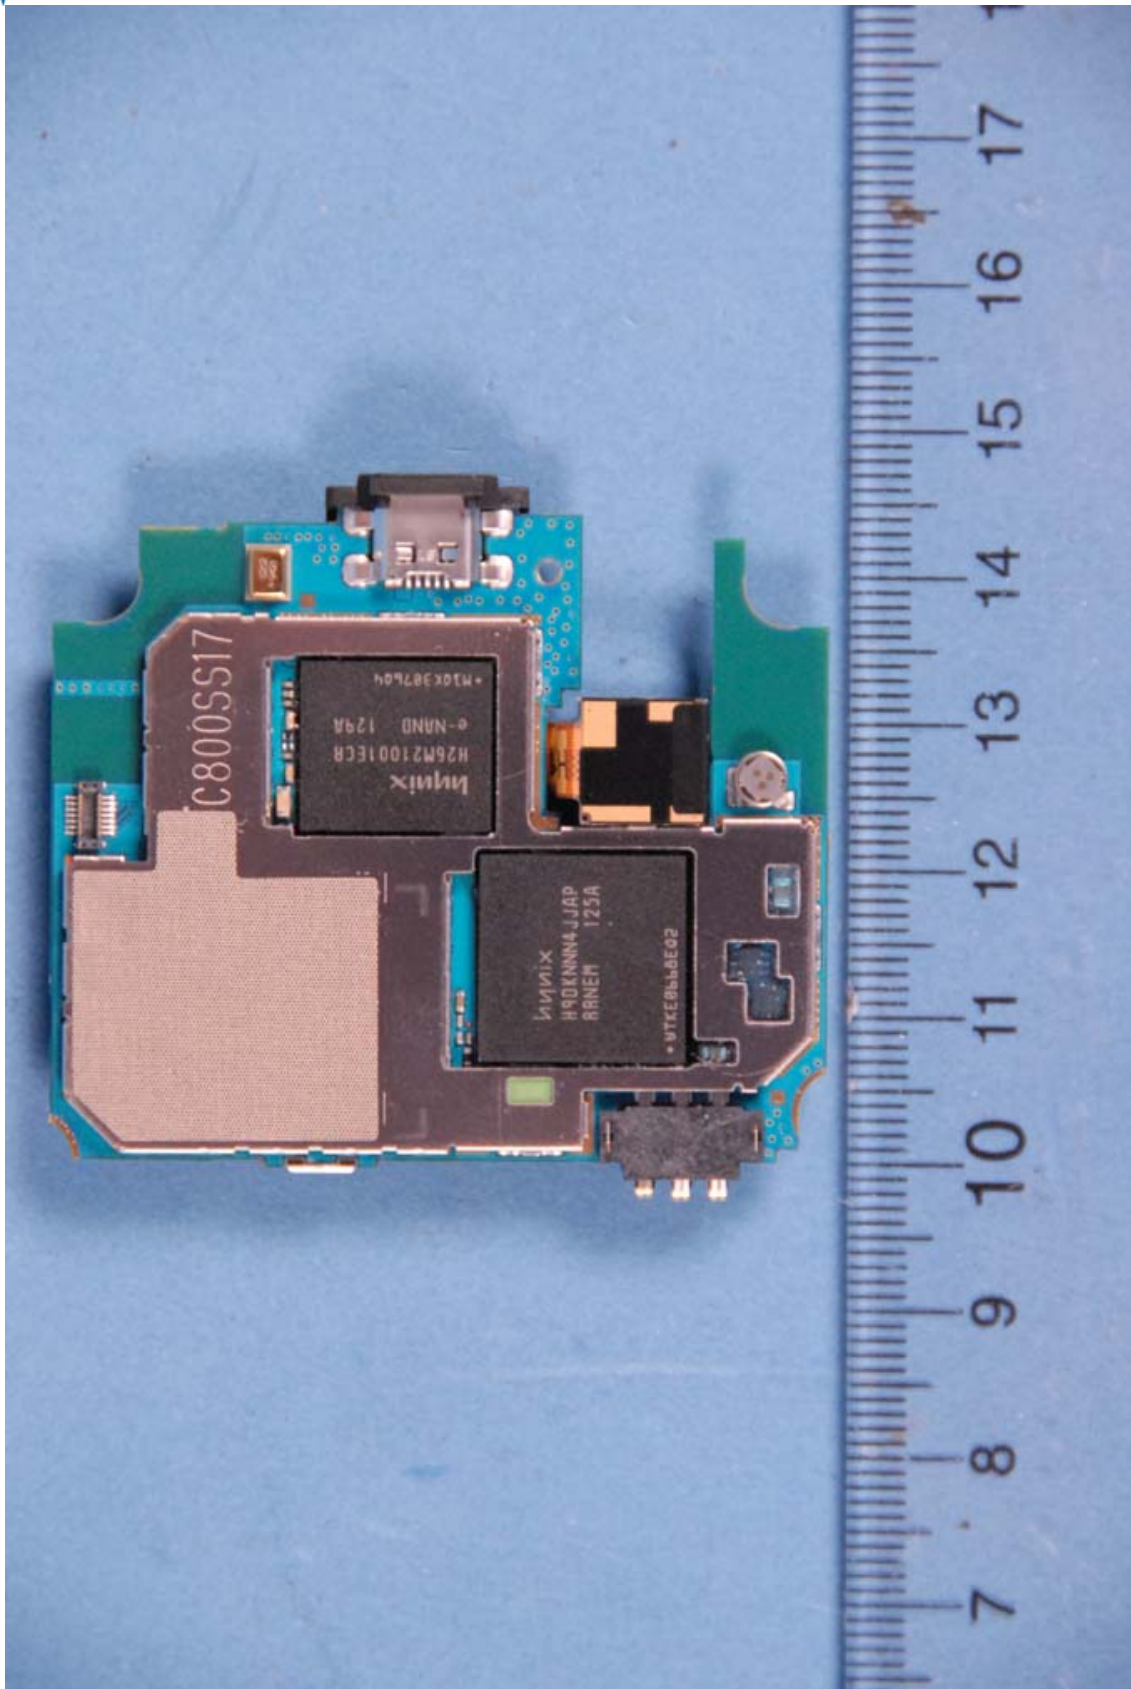

**INTERNAL PHOTOGRAPHS**

	LG Electronics MobileComm U.S.A., Inc. FCC ID: ZNFC800G	Model: C800G
Internal Photos	EUT Type: Portable Handset	Page 1 of 15

	LG Electronics MobileComm U.S.A., Inc. FCC ID: ZNFC800G	Model: C800G
Internal Photos	EUT Type: Portable Handset	Page 2 of 15

	LG Electronics MobileComm U.S.A., Inc. FCC ID: ZNFC800G	Model: C800G
Internal Photos	EUT Type: Portable Handset	Page 3 of 15

	LG Electronics MobileComm U.S.A., Inc. FCC ID: ZNFC800G	Model: C800G
Internal Photos	EUT Type: Portable Handset	Page 4 of 15

	LG Electronics MobileComm U.S.A., Inc. FCC ID: ZNFC800G	Model: C800G
Internal Photos	EUT Type: Portable Handset	Page 5 of 15

	LG Electronics MobileComm U.S.A., Inc. FCC ID: ZNFC800G	Model: C800G
Internal Photos	EUT Type: Portable Handset	Page 6 of 15

	LG Electronics MobileComm U.S.A., Inc. FCC ID: ZNFC800G	Model: C800G
Internal Photos	EUT Type: Portable Handset	Page 7 of 15

	LG Electronics MobileComm U.S.A., Inc. FCC ID: ZNFC800G	Model: C800G
Internal Photos	EUT Type: Portable Handset	Page 8 of 15