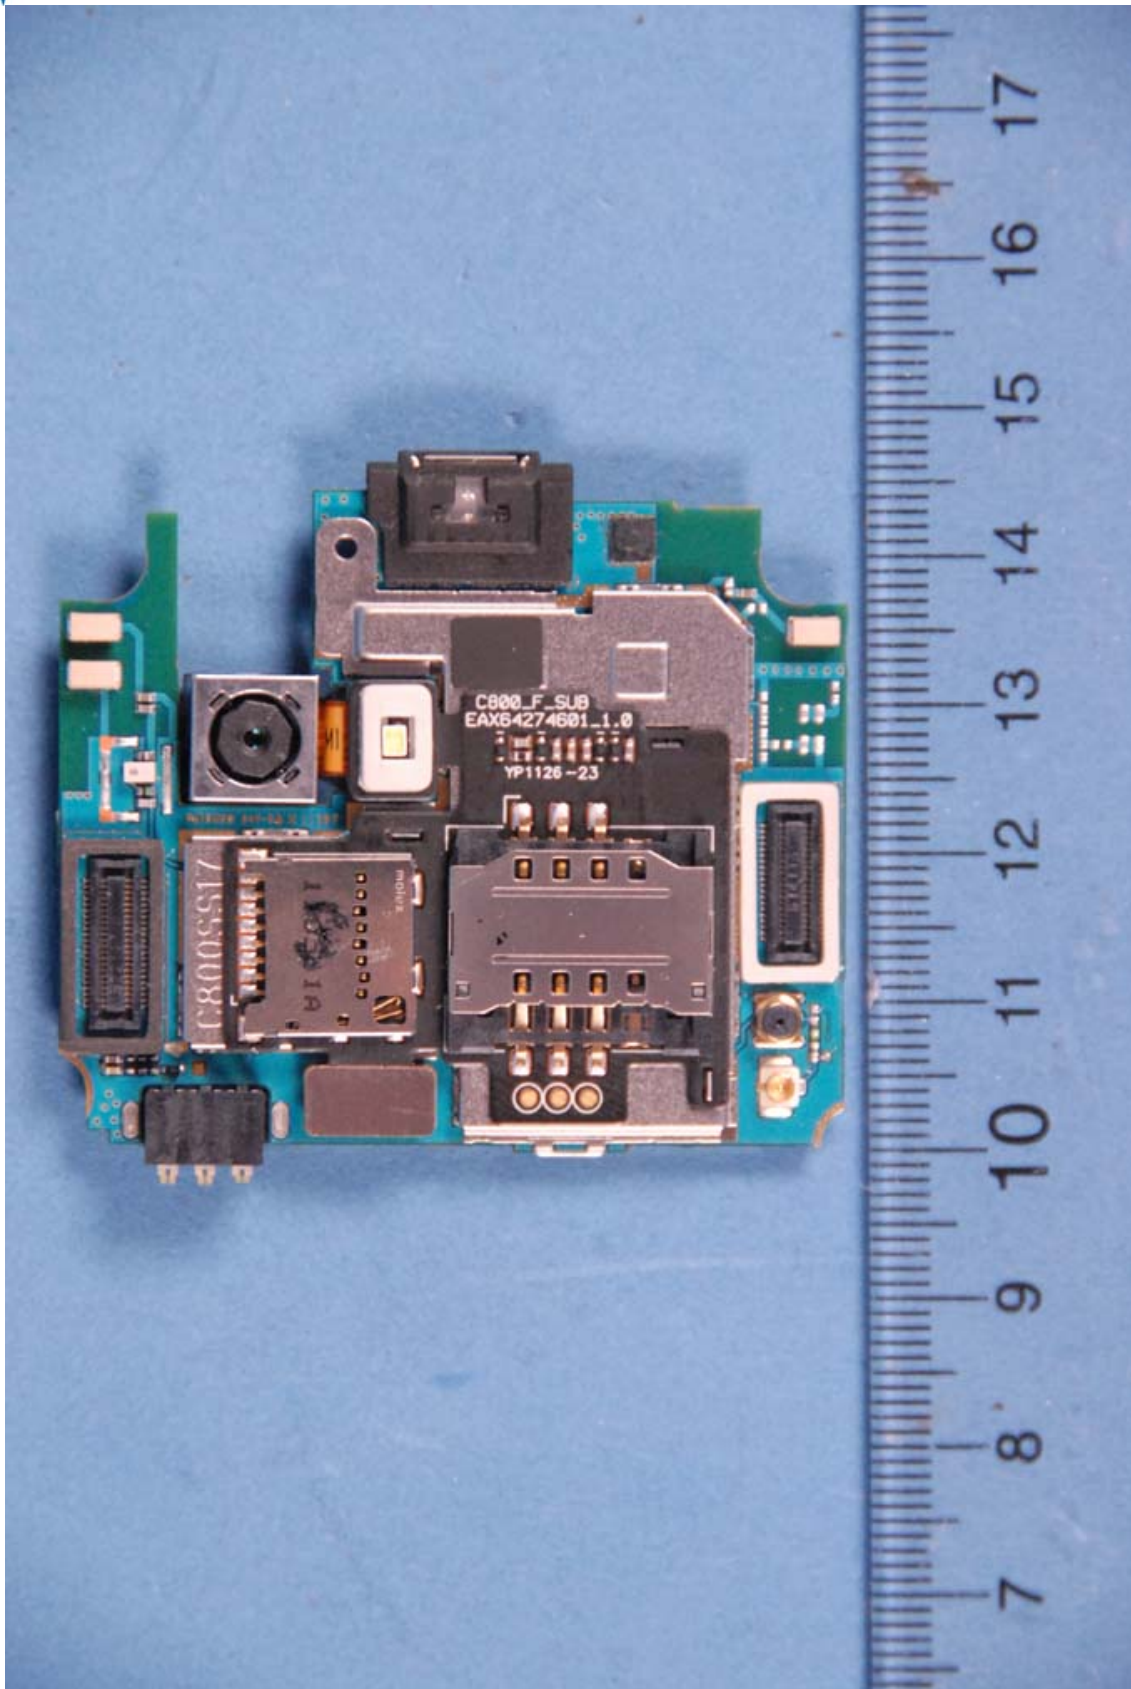

**INTERNAL PHOTOGRAPHS**

	LG Electronics MobileComm U.S.A., Inc. FCC ID: ZNFC800G	Model: C800G
Internal Photos	EUT Type: Portable Handset	Page 1 of 15

	LG Electronics MobileComm U.S.A., Inc. FCC ID: ZNFC800G	Model: C800G
Internal Photos	EUT Type: Portable Handset	Page 2 of 15

	LG Electronics MobileComm U.S.A., Inc. FCC ID: ZNFC800G	Model: C800G
Internal Photos	EUT Type: Portable Handset	Page 3 of 15

	LG Electronics MobileComm U.S.A., Inc. FCC ID: ZNFC800G	Model: C800G
Internal Photos	EUT Type: Portable Handset	Page 4 of 15

	LG Electronics MobileComm U.S.A., Inc. FCC ID: ZNFC800G	Model: C800G
Internal Photos	EUT Type: Portable Handset	Page 5 of 15

	LG Electronics MobileComm U.S.A., Inc. FCC ID: ZNFC800G	Model: C800G
Internal Photos	EUT Type: Portable Handset	Page 6 of 15

	LG Electronics MobileComm U.S.A., Inc. FCC ID: ZNFC800G	Model: C800G
Internal Photos	EUT Type: Portable Handset	Page 7 of 15

	LG Electronics MobileComm U.S.A., Inc. FCC ID: ZNFC800G	Model: C800G
Internal Photos	EUT Type: Portable Handset	Page 8 of 15