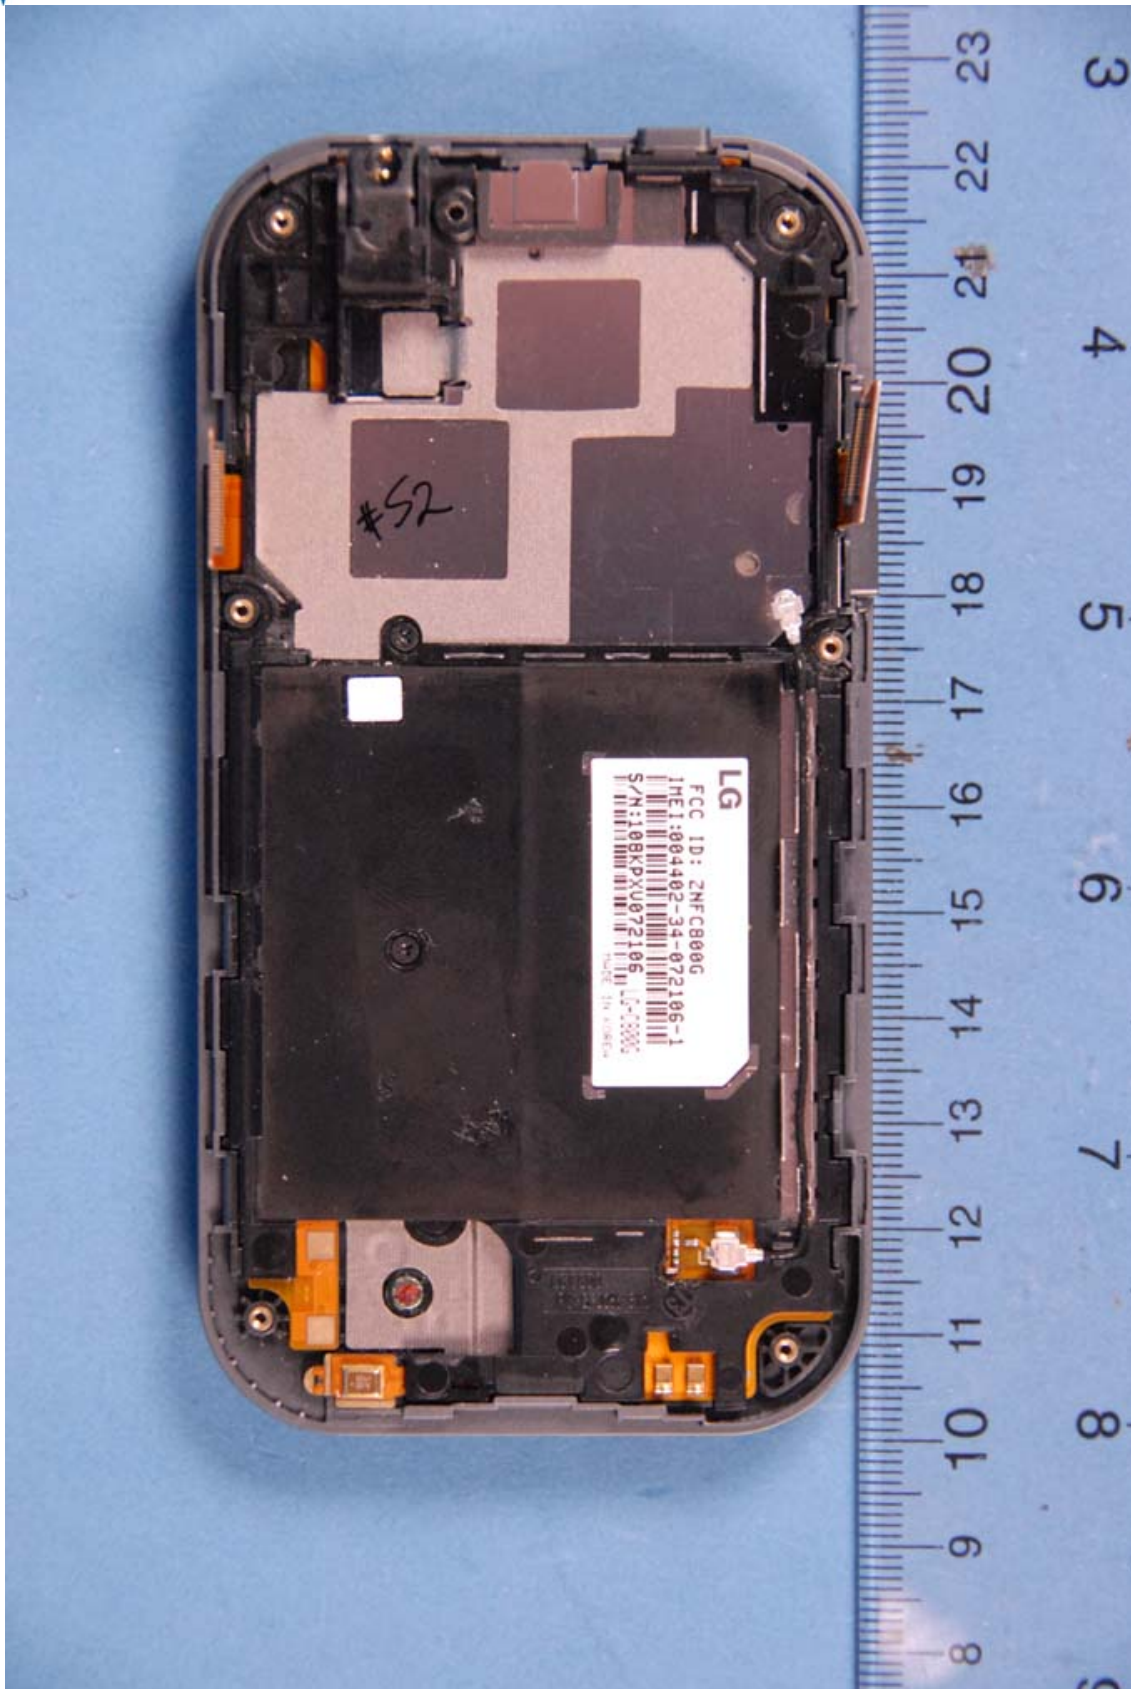

**INTERNAL PHOTOGRAPHS**

	LG Electronics MobileComm U.S.A., Inc. FCC ID: ZNFC800G	Model: C800G
Internal Photos	EUT Type: Portable Handset	Page 1 of 15

	LG Electronics MobileComm U.S.A., Inc. FCC ID: ZNFC800G	Model: C800G
Internal Photos	EUT Type: Portable Handset	Page 2 of 15

	LG Electronics MobileComm U.S.A., Inc. FCC ID: ZNFC800G	Model: C800G
Internal Photos	EUT Type: Portable Handset	Page 3 of 15

	LG Electronics MobileComm U.S.A., Inc. FCC ID: ZNFC800G	Model: C800G
Internal Photos	EUT Type: Portable Handset	Page 4 of 15

	LG Electronics MobileComm U.S.A., Inc. FCC ID: ZNFC800G	Model: C800G
Internal Photos	EUT Type: Portable Handset	Page 5 of 15

	LG Electronics MobileComm U.S.A., Inc. FCC ID: ZNFC800G	Model: C800G
Internal Photos	EUT Type: Portable Handset	Page 6 of 15

	LG Electronics MobileComm U.S.A., Inc. FCC ID: ZNFC800G	Model: C800G
Internal Photos	EUT Type: Portable Handset	Page 7 of 15

	LG Electronics MobileComm U.S.A., Inc. FCC ID: ZNFC800G	Model: C800G
Internal Photos	EUT Type: Portable Handset	Page 8 of 15