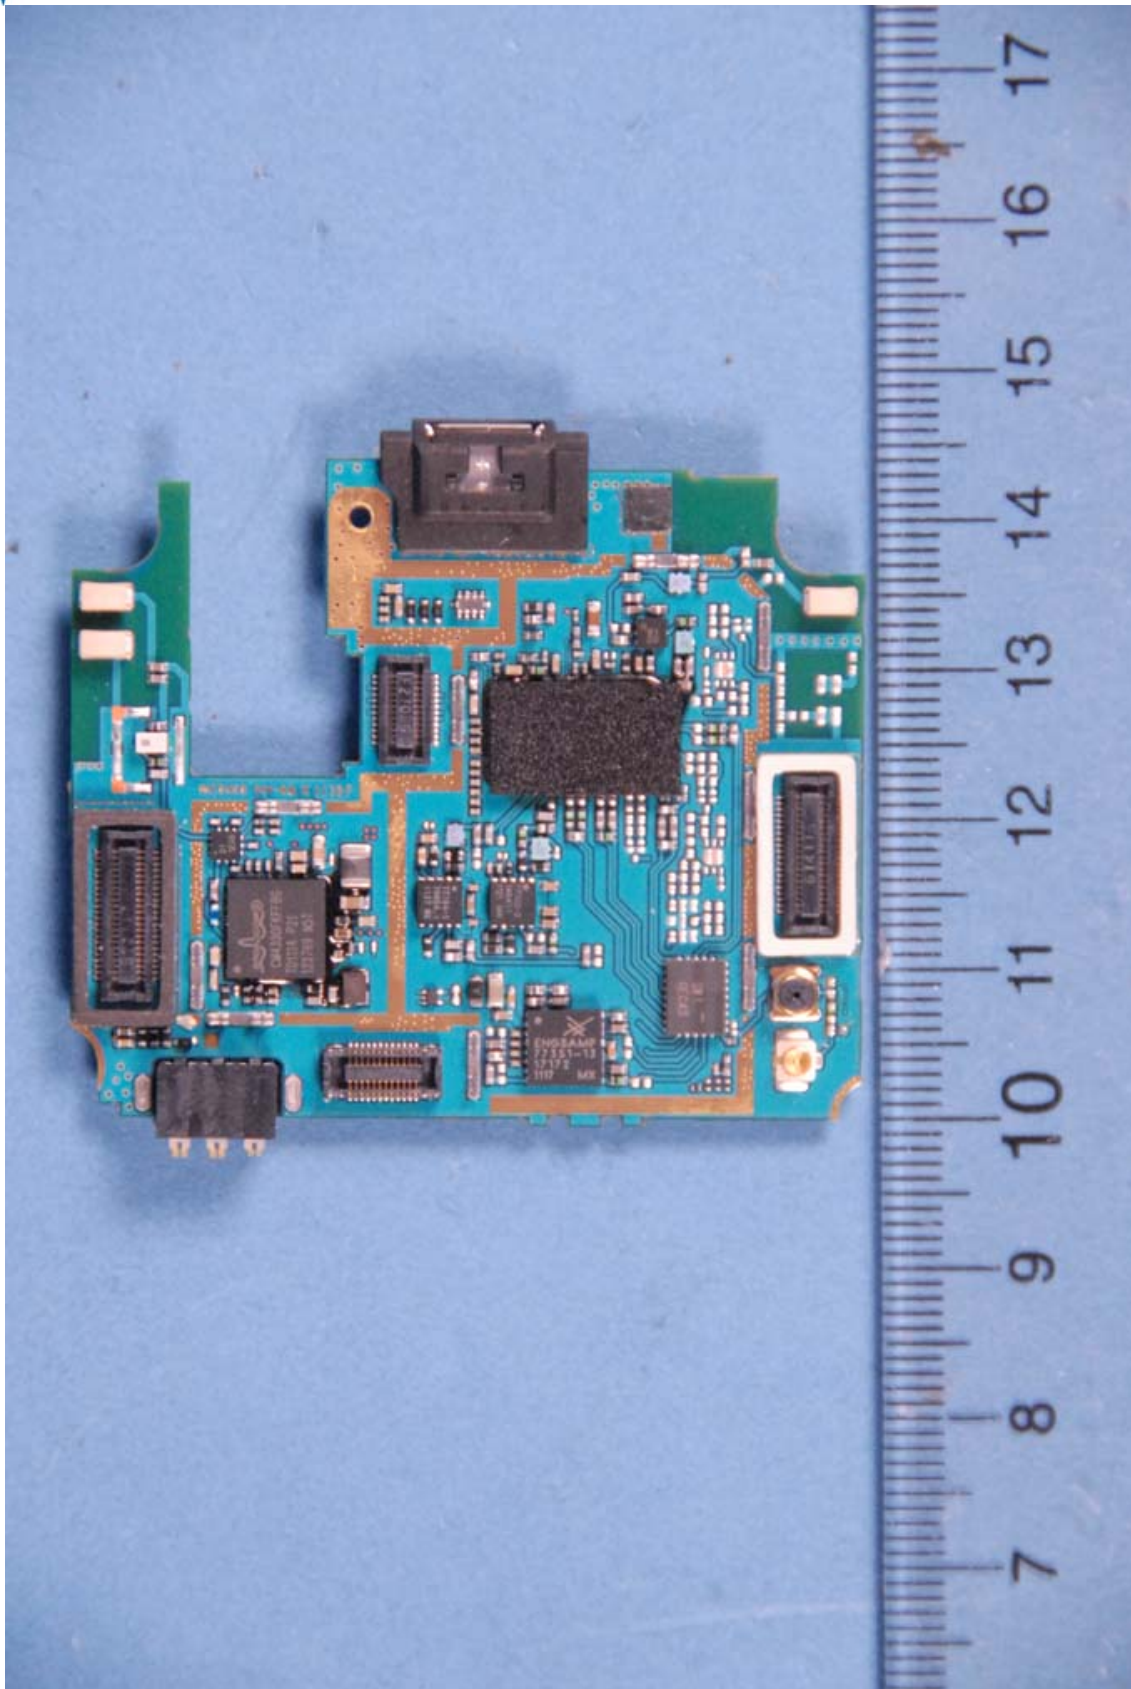

**INTERNAL PHOTOGRAPHS**

	LG Electronics MobileComm U.S.A., Inc. FCC ID: ZNFC800G	Model: C800G
Internal Photos	EUT Type: Portable Handset	Page 1 of 15

	LG Electronics MobileComm U.S.A., Inc. FCC ID: ZNFC800G	Model: C800G
Internal Photos	EUT Type: Portable Handset	Page 2 of 15

	LG Electronics MobileComm U.S.A., Inc. FCC ID: ZNFC800G	Model: C800G
Internal Photos	EUT Type: Portable Handset	Page 3 of 15

	LG Electronics MobileComm U.S.A., Inc. FCC ID: ZNFC800G	Model: C800G
Internal Photos	EUT Type: Portable Handset	Page 4 of 15

	LG Electronics MobileComm U.S.A., Inc. FCC ID: ZNFC800G	Model: C800G
Internal Photos	EUT Type: Portable Handset	Page 5 of 15

	LG Electronics MobileComm U.S.A., Inc. FCC ID: ZNFC800G	Model: C800G
Internal Photos	EUT Type: Portable Handset	Page 6 of 15

	LG Electronics MobileComm U.S.A., Inc. FCC ID: ZNFC800G	Model: C800G
Internal Photos	EUT Type: Portable Handset	Page 7 of 15

	LG Electronics MobileComm U.S.A., Inc. FCC ID: ZNFC800G	Model: C800G
Internal Photos	EUT Type: Portable Handset	Page 8 of 15