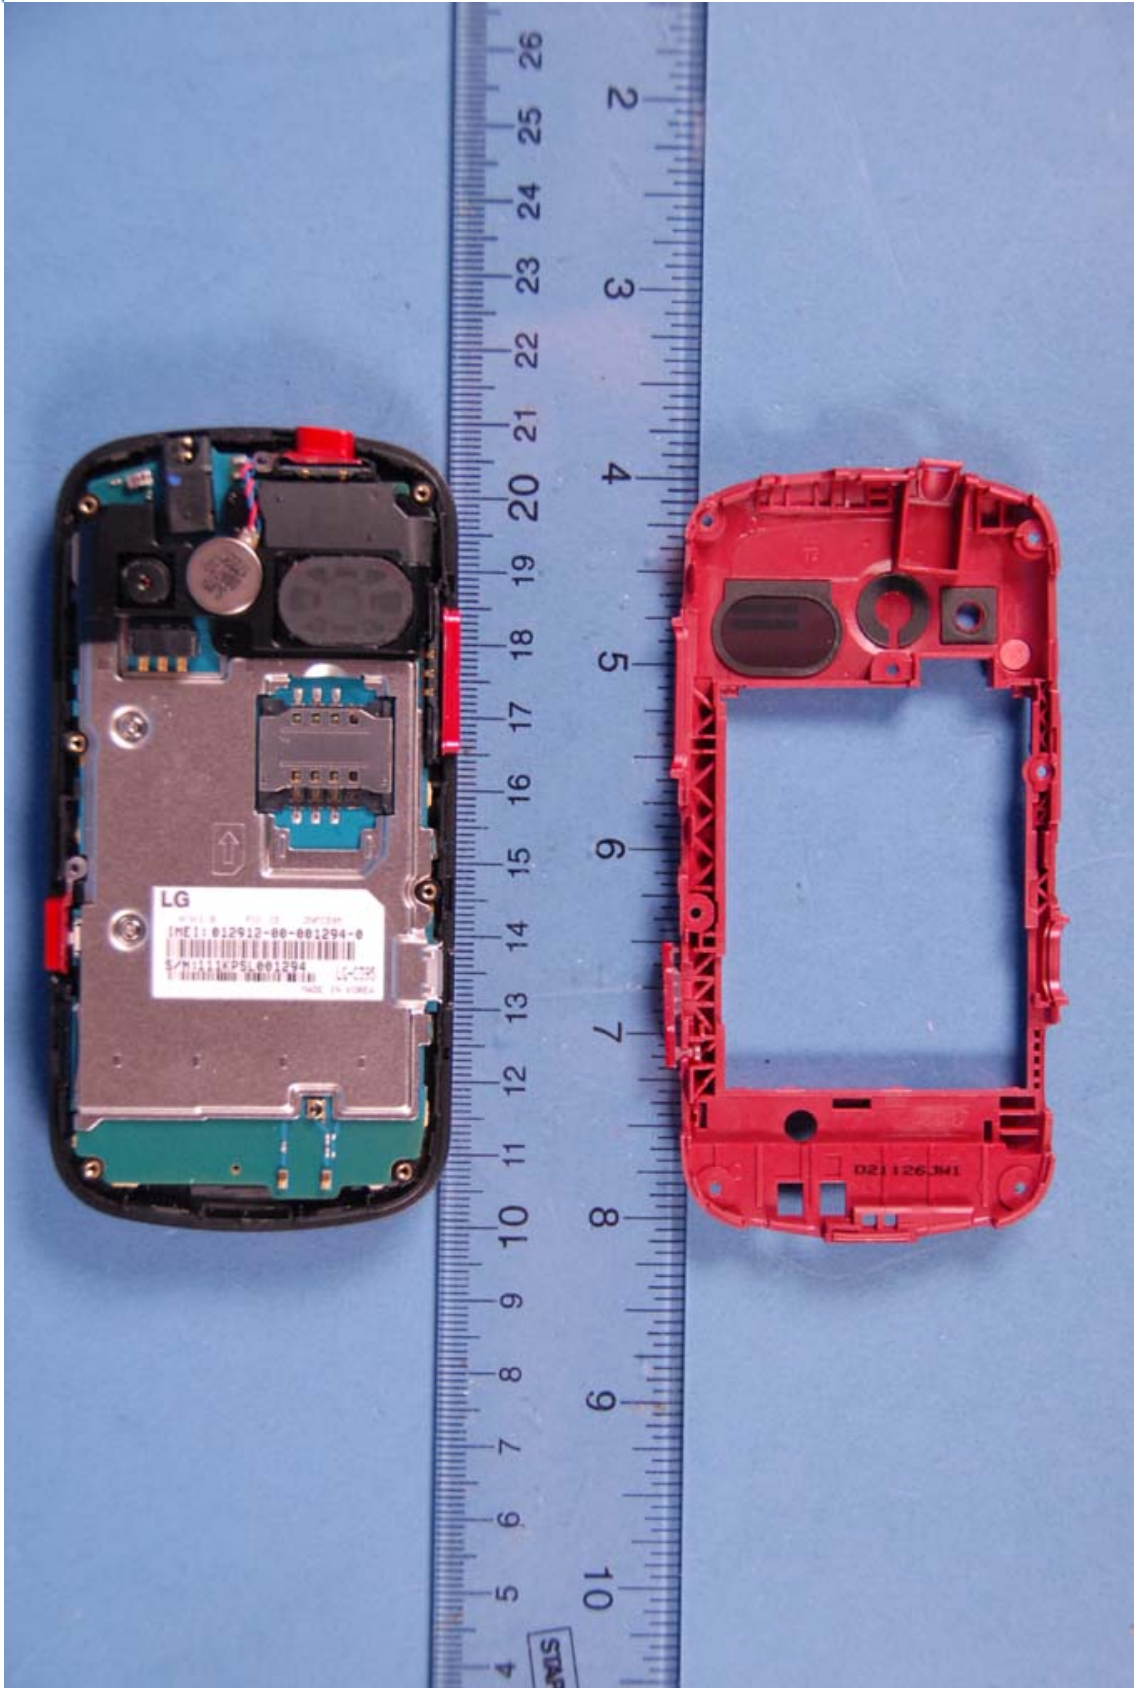

**INTERNAL PHOTOGRAPHS**

	LGE MobileComm FCC ID: ZNFC395	Model: C395
Internal Photos	EUT Type: Portable Handset	Page 1 of 10

	LGE MobileComm FCC ID: ZNFC395	Model: C395
Internal Photos	EUT Type: Portable Handset	Page 2 of 10

	LGE MobileComm FCC ID: ZNFC395	Model: C395
Internal Photos	EUT Type: Portable Handset	Page 3 of 10

	LGE MobileComm FCC ID: ZNFC395	Model: C395
Internal Photos	EUT Type: Portable Handset	Page 4 of 10

	LGE MobileComm FCC ID: ZNFC395	Model: C395
Internal Photos	EUT Type: Portable Handset	Page 5 of 10

	LGE MobileComm FCC ID: ZNFC395	Model: C395
Internal Photos	EUT Type: Portable Handset	Page 6 of 10

	LGE MobileComm FCC ID: ZNFC395	Model: C395
Internal Photos	EUT Type: Portable Handset	Page 7 of 10

	LGE MobileComm FCC ID: ZNFC395	Model: C395
Internal Photos	EUT Type: Portable Handset	Page 8 of 10

	LGE MobileComm FCC ID: ZNFC395	Model: C395
Internal Photos	EUT Type: Portable Handset	Page 9 of 10

	LGE MobileComm FCC ID: ZNFC395	Model: C395
Internal Photos	EUT Type: Portable Handset	Page 10 of 10