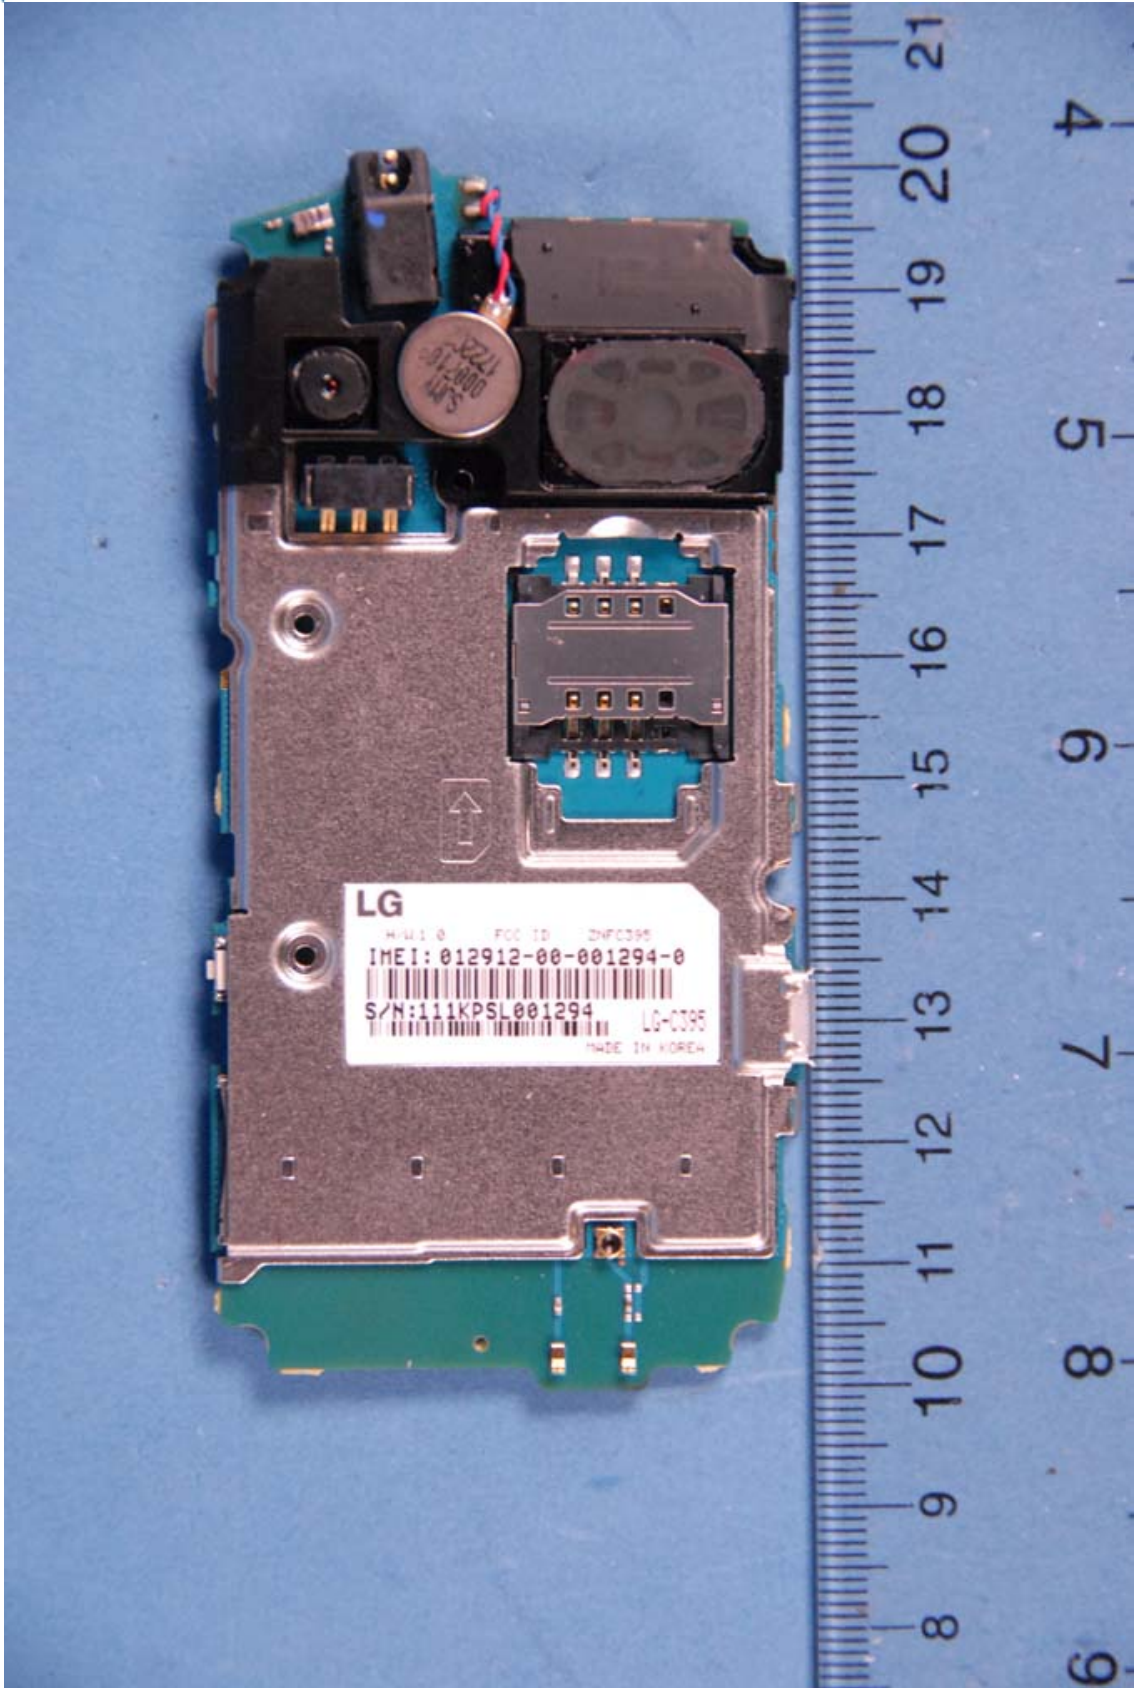

**INTERNAL PHOTOGRAPHS**

	LGE MobileComm FCC ID: ZNFC395	Model: C395
Internal Photos	EUT Type: Portable Handset	Page 1 of 10

	LGE MobileComm FCC ID: ZNFC395	Model: C395
Internal Photos	EUT Type: Portable Handset	Page 2 of 10

	LGE MobileComm FCC ID: ZNFC395	Model: C395
Internal Photos	EUT Type: Portable Handset	Page 3 of 10

	LGE MobileComm FCC ID: ZNFC395	Model: C395
Internal Photos	EUT Type: Portable Handset	Page 4 of 10

	LGE MobileComm FCC ID: ZNFC395	Model: C395
Internal Photos	EUT Type: Portable Handset	Page 5 of 10

	LGE MobileComm FCC ID: ZNFC395	Model: C395
Internal Photos	EUT Type: Portable Handset	Page 6 of 10

	LGE MobileComm FCC ID: ZNFC395	Model: C395
Internal Photos	EUT Type: Portable Handset	Page 7 of 10

	LGE MobileComm FCC ID: ZNFC395	Model: C395
Internal Photos	EUT Type: Portable Handset	Page 8 of 10

	LGE MobileComm FCC ID: ZNFC395	Model: C395
Internal Photos	EUT Type: Portable Handset	Page 9 of 10

	LGE MobileComm FCC ID: ZNFC395	Model: C395
Internal Photos	EUT Type: Portable Handset	Page 10 of 10