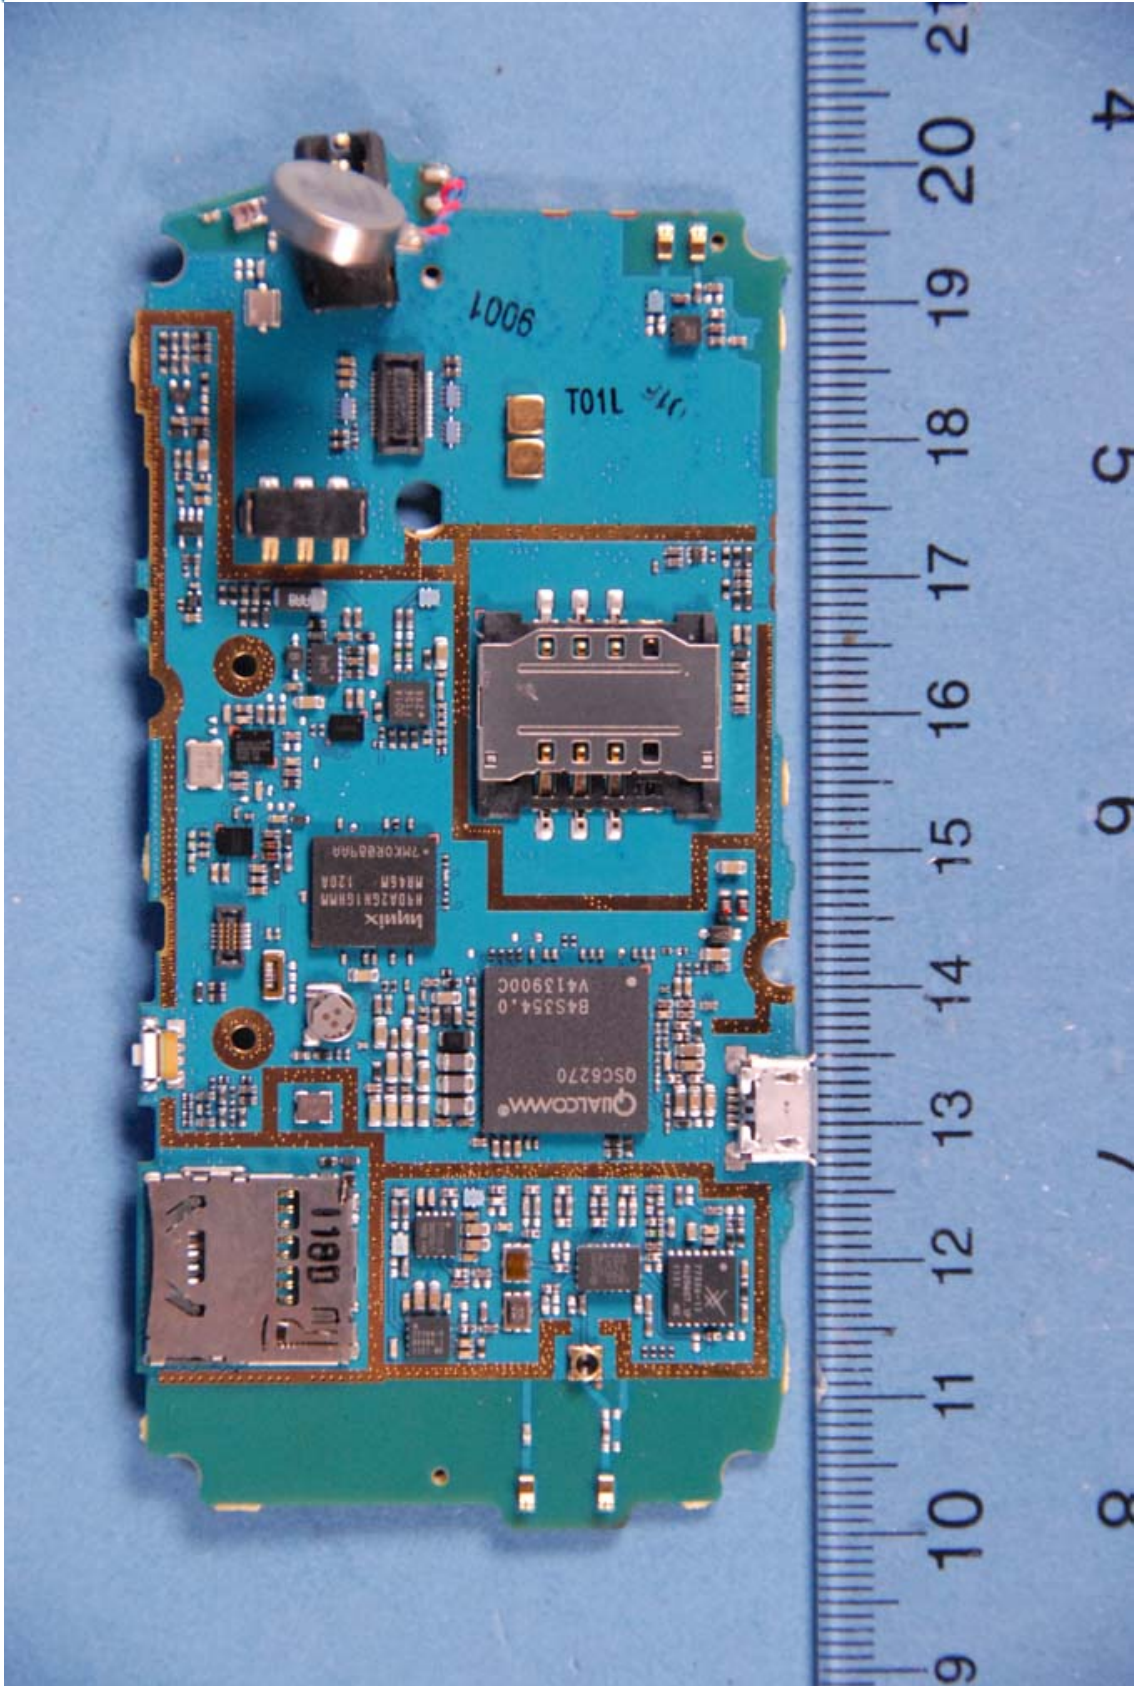

**INTERNAL PHOTOGRAPHS**

	LGE MobileComm FCC ID: ZNFC395	Model: C395
Internal Photos	EUT Type: Portable Handset	Page 1 of 10

	LGE MobileComm FCC ID: ZNFC395	Model: C395
Internal Photos	EUT Type: Portable Handset	Page 2 of 10

	LGE MobileComm FCC ID: ZNFC395	Model: C395
Internal Photos	EUT Type: Portable Handset	Page 3 of 10

	LGE MobileComm FCC ID: ZNFC395	Model: C395
Internal Photos	EUT Type: Portable Handset	Page 4 of 10

	LGE MobileComm FCC ID: ZNFC395	Model: C395
Internal Photos	EUT Type: Portable Handset	Page 5 of 10

	LGE MobileComm FCC ID: ZNFC395	Model: C395
Internal Photos	EUT Type: Portable Handset	Page 6 of 10

	LGE MobileComm FCC ID: ZNFC395	Model: C395
Internal Photos	EUT Type: Portable Handset	Page 7 of 10

	LGE MobileComm FCC ID: ZNFC395	Model: C395
Internal Photos	EUT Type: Portable Handset	Page 8 of 10

	LGE MobileComm FCC ID: ZNFC395	Model: C395
Internal Photos	EUT Type: Portable Handset	Page 9 of 10

	LGE MobileComm FCC ID: ZNFC395	Model: C395
Internal Photos	EUT Type: Portable Handset	Page 10 of 10