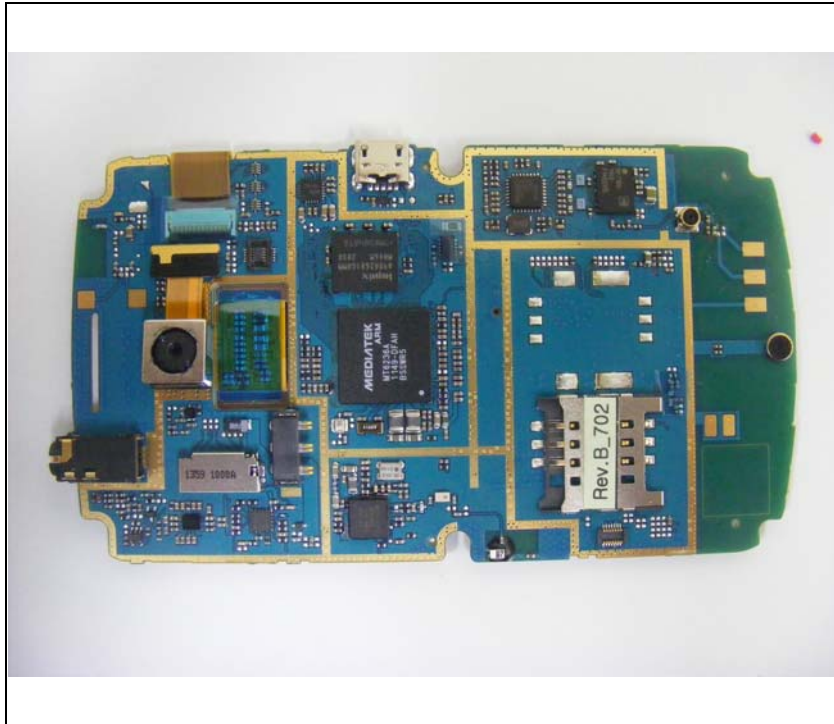

Internal photos of EUT

Internal view of EUT

Top view of main board

Bottom view of main board

GSM850 / 1900 Antenna

Bluetooth Antenna

WLAN Antenna