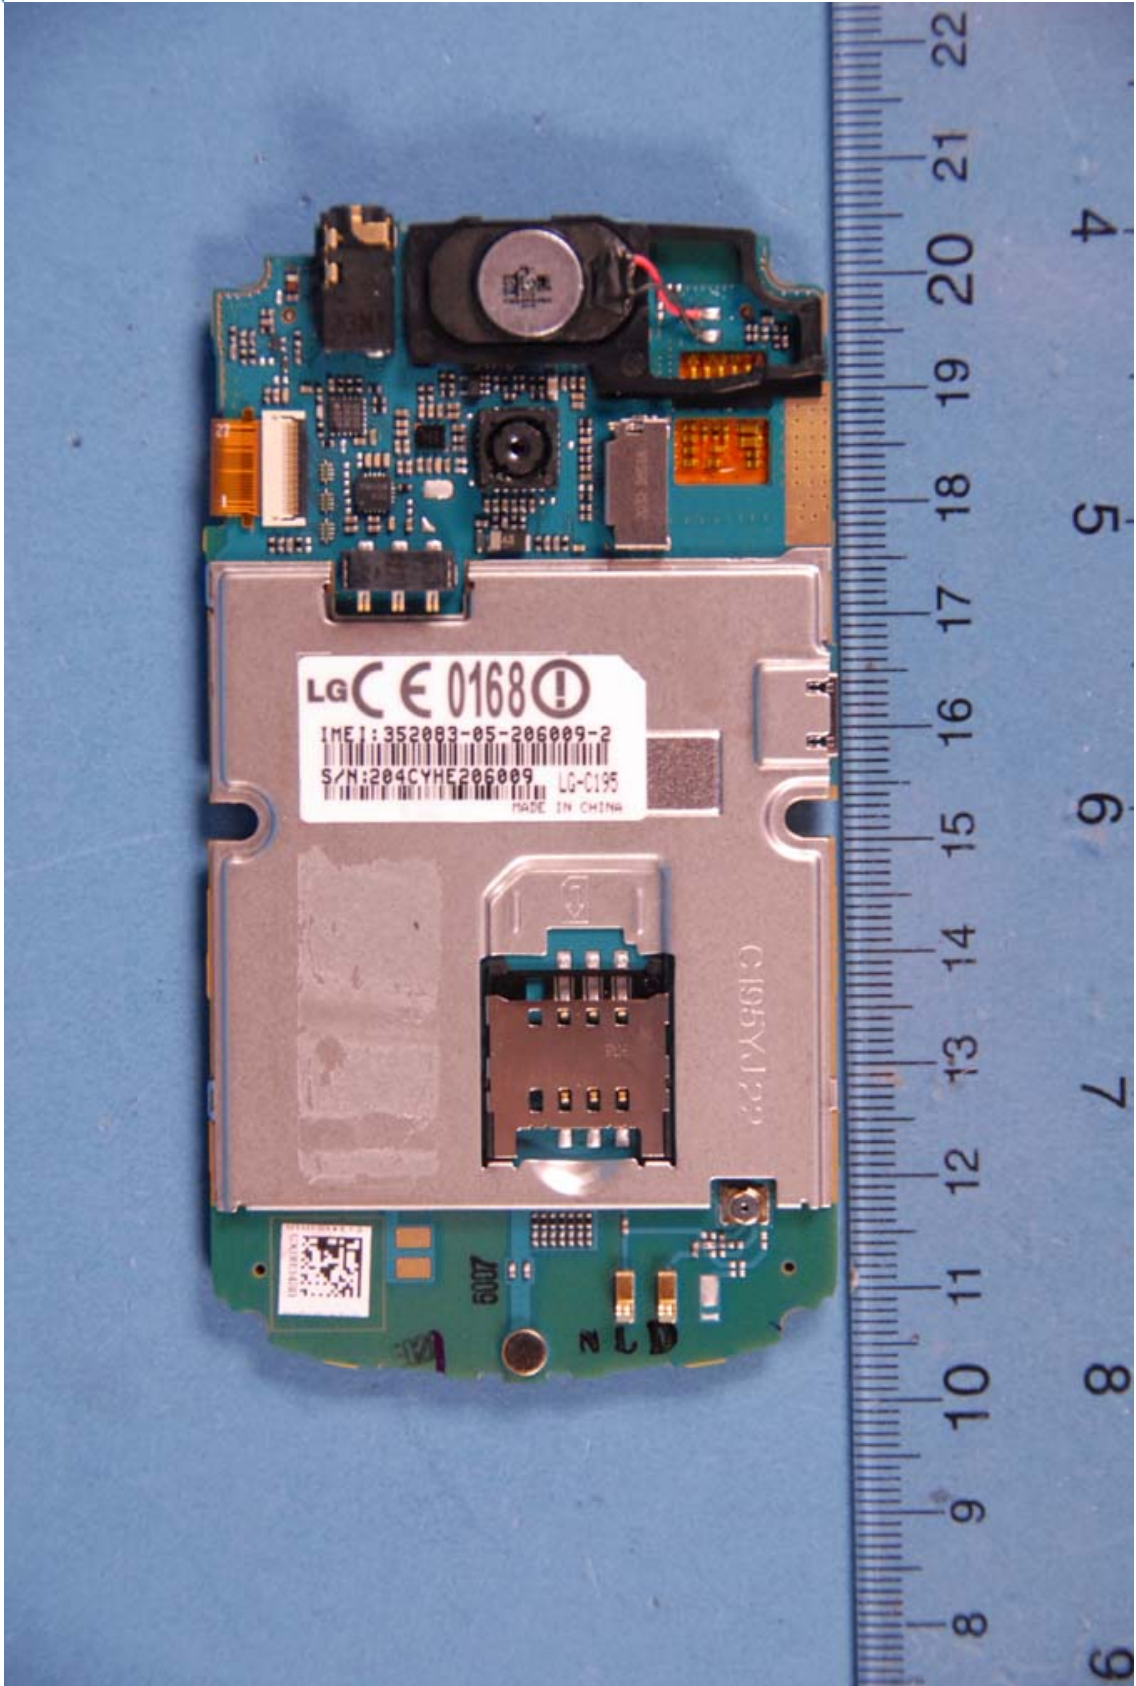

**INTERNAL PHOTOGRAPHS**

	LG Electronics MobileCOMM U.S.A. FCC ID: ZNFC195N	Model: LG-C195N, C195N, LGC195N, C195n, LGC195n, LG-C195n
Internal Photos	EUT Type: Portable Handset	Page 1 of 9

	LG Electronics MobileCOMM U.S.A. FCC ID: ZNFC195N	Model: LG-C195N, C195N, LGC195N, C195n, LGC195n, LG-C195n
Internal Photos	EUT Type: Portable Handset	Page 2 of 9

	LG Electronics MobileCOMM U.S.A. FCC ID: ZNFC195N	Model: LG-C195N, C195N, LGC195N, C195n, LGC195n, LG-C195n
Internal Photos	EUT Type: Portable Handset	Page 3 of 9

	LG Electronics MobileCOMM U.S.A. FCC ID: ZNFC195N	Model: LG-C195N, C195N, LGC195N, C195n, LGC195n, LG-C195n
Internal Photos	EUT Type: Portable Handset	Page 4 of 9

	LG Electronics MobileCOMM U.S.A. FCC ID: ZNFC195N	Model: LG-C195N, C195N, LGC195N, C195n, LGC195n, LG-C195n
Internal Photos	EUT Type: Portable Handset	Page 5 of 9

	LG Electronics MobileCOMM U.S.A. FCC ID: ZNFC195N	Model: LG-C195N, C195N, LGC195N, C195n, LGC195n, LG-C195n
Internal Photos	EUT Type: Portable Handset	Page 6 of 9