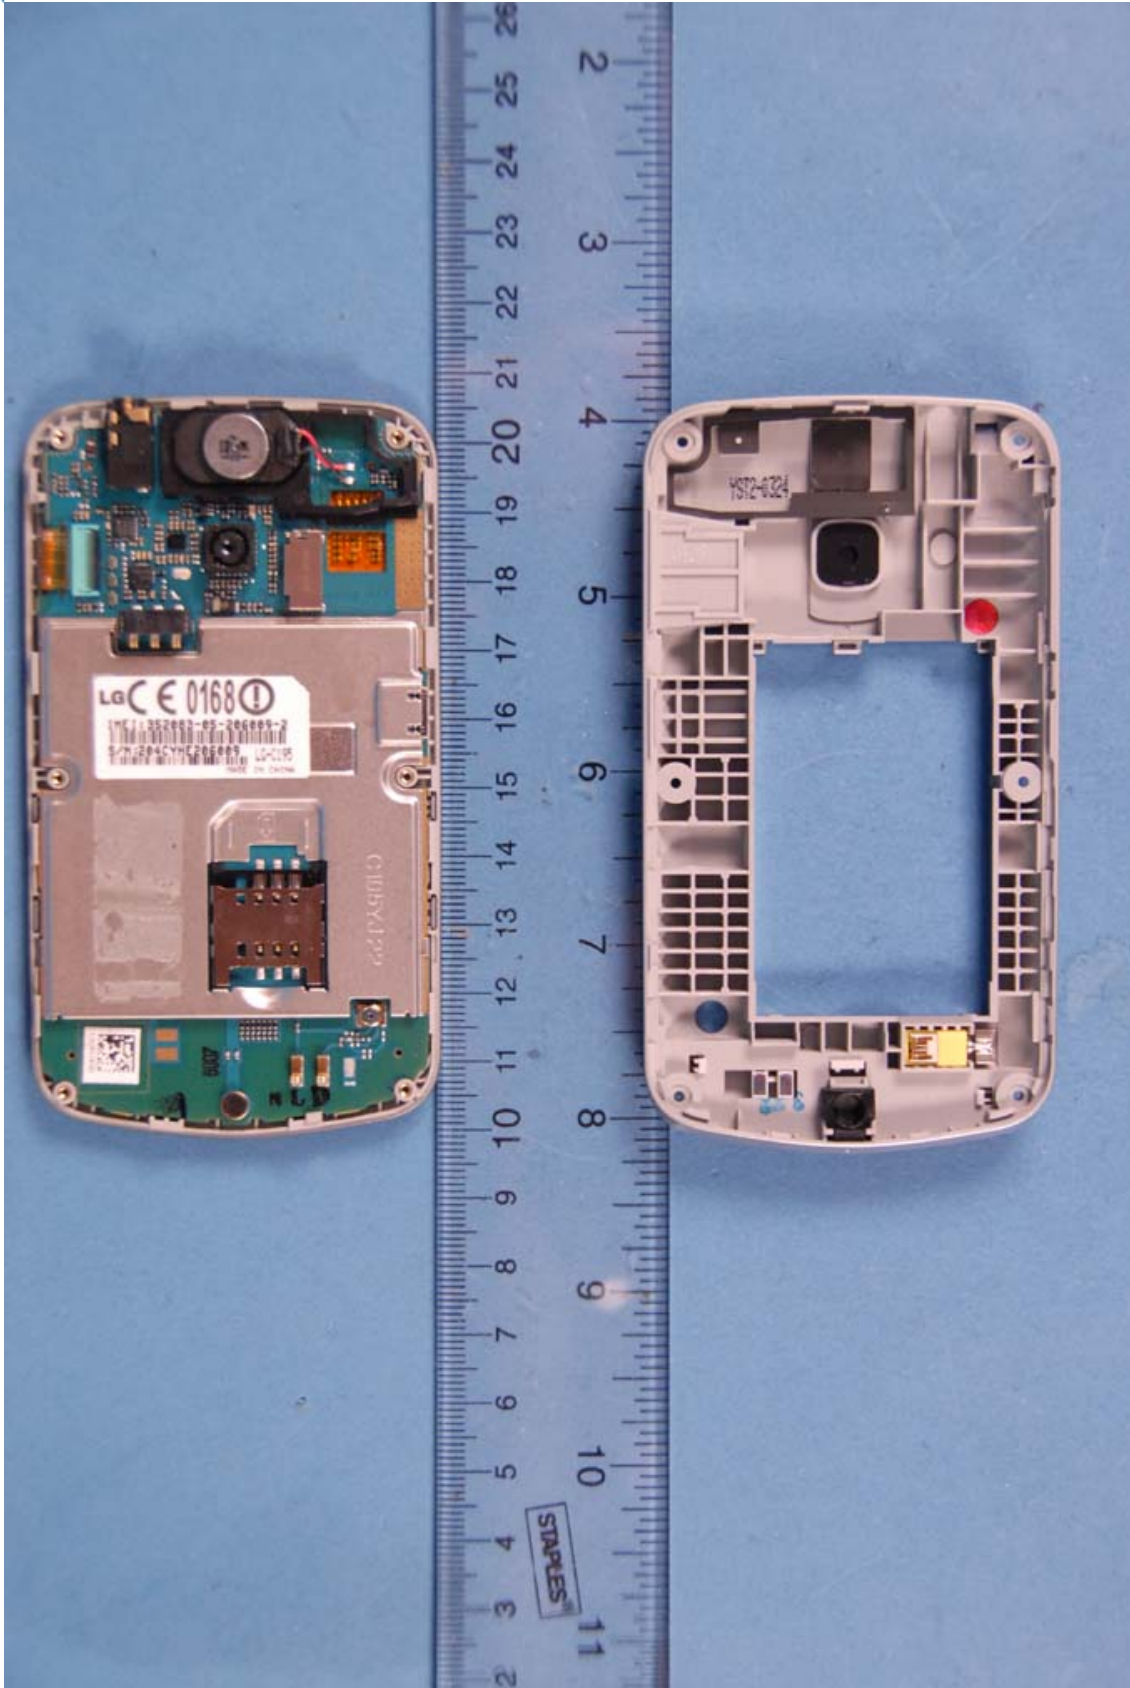

**INTERNAL PHOTOGRAPHS**

	LG Electronics MobileCOMM U.S.A. FCC ID: ZNFC195N	Model: LG-C195N, C195N, LGC195N, C195n, LGC195n, LG-C195n
Internal Photos	EUT Type: Portable Handset	Page 1 of 9

	LG Electronics MobileCOMM U.S.A. FCC ID: ZNFC195N	Model: LG-C195N, C195N, LGC195N, C195n, LGC195n, LG-C195n
Internal Photos	EUT Type: Portable Handset	Page 2 of 9

	LG Electronics MobileCOMM U.S.A. FCC ID: ZNFC195N	Model: LG-C195N, C195N, LGC195N, C195n, LGC195n, LG-C195n
Internal Photos	EUT Type: Portable Handset	Page 3 of 9

	LG Electronics MobileCOMM U.S.A. FCC ID: ZNFC195N	Model: LG-C195N, C195N, LGC195N, C195n, LGC195n, LG-C195n
Internal Photos	EUT Type: Portable Handset	Page 4 of 9

	LG Electronics MobileCOMM U.S.A. FCC ID: ZNFC195N	Model: LG-C195N, C195N, LGC195N, C195n, LGC195n, LG-C195n
Internal Photos	EUT Type: Portable Handset	Page 5 of 9

	LG Electronics MobileCOMM U.S.A. FCC ID: ZNFC195N	Model: LG-C195N, C195N, LGC195N, C195n, LGC195n, LG-C195n
Internal Photos	EUT Type: Portable Handset	Page 6 of 9