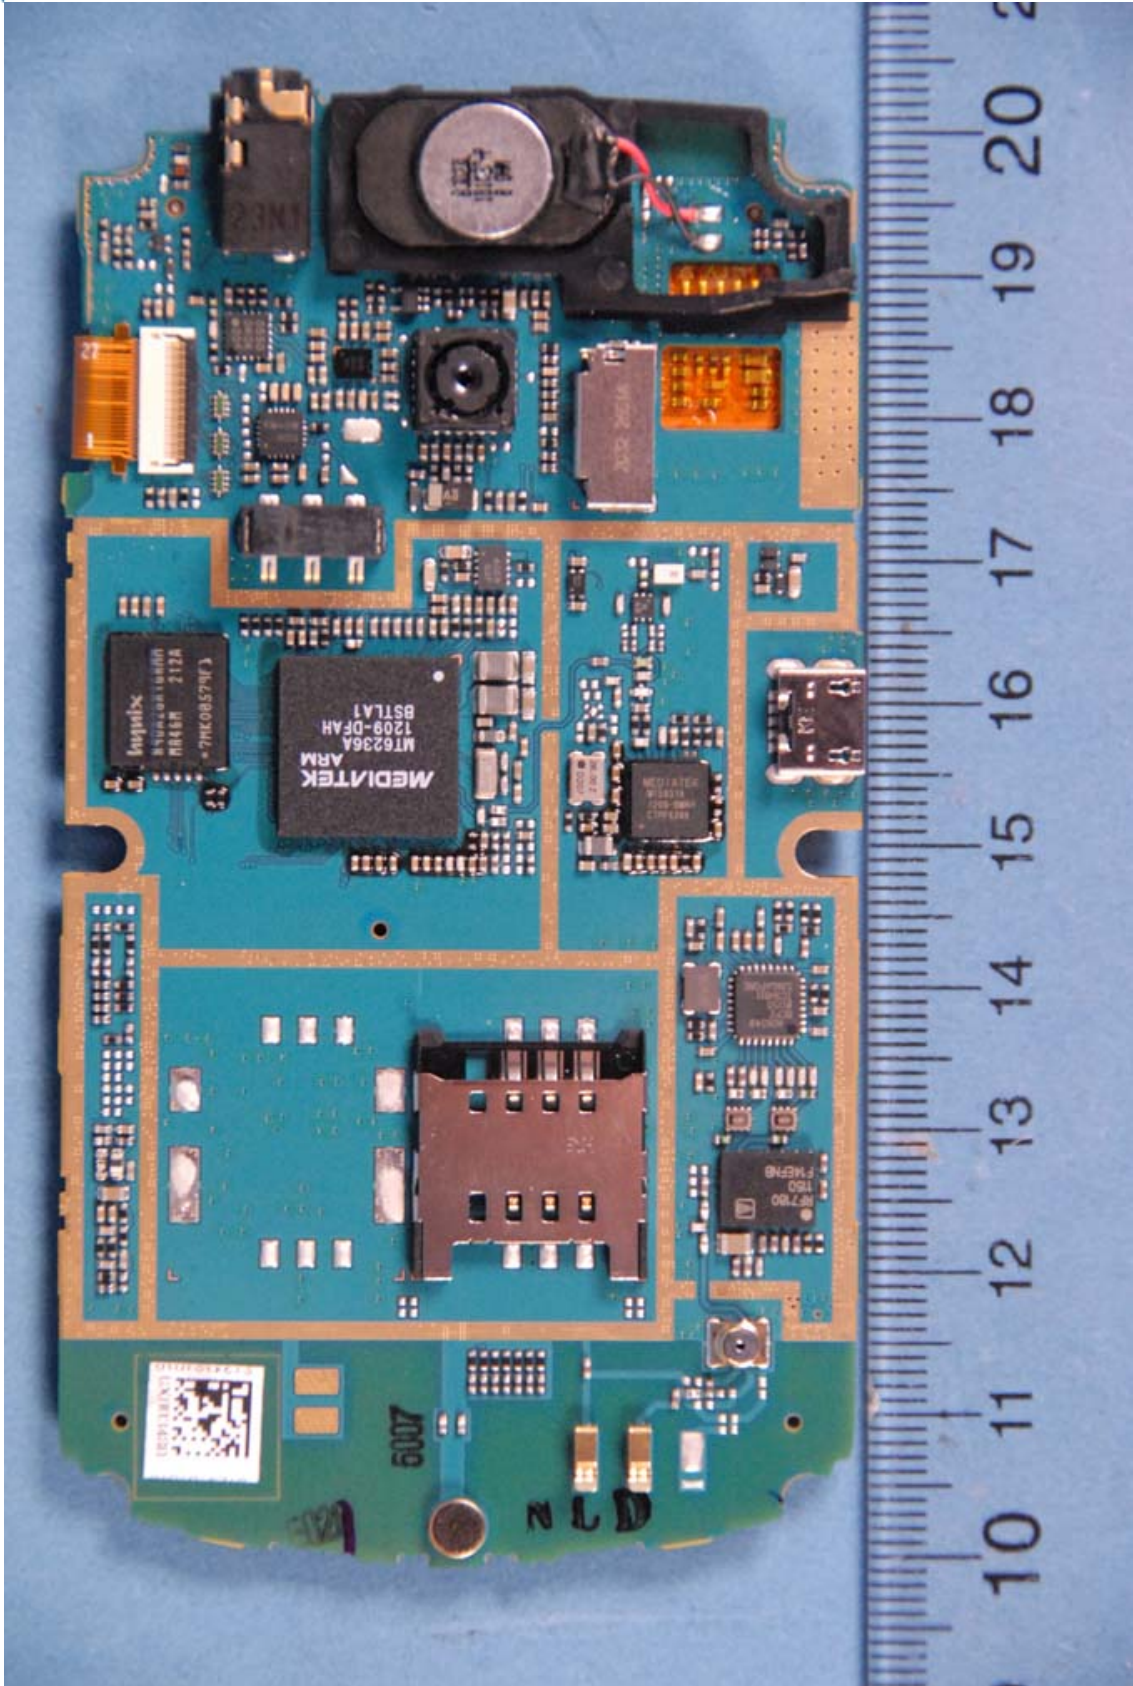

**INTERNAL PHOTOGRAPHS**

	LG Electronics MobileCOMM U.S.A. FCC ID: ZNFC195N	Model: LG-C195N, C195N, LGC195N, C195n, LGC195n, LG-C195n
Internal Photos	EUT Type: Portable Handset	Page 1 of 9

	LG Electronics MobileCOMM U.S.A. FCC ID: ZNFC195N	Model: LG-C195N, C195N, LGC195N, C195n, LGC195n, LG-C195n
Internal Photos	EUT Type: Portable Handset	Page 2 of 9

	LG Electronics MobileCOMM U.S.A. FCC ID: ZNFC195N	Model: LG-C195N, C195N, LGC195N, C195n, LGC195n, LG-C195n
Internal Photos	EUT Type: Portable Handset	Page 3 of 9

	LG Electronics MobileCOMM U.S.A. FCC ID: ZNFC195N	Model: LG-C195N, C195N, LGC195N, C195n, LGC195n, LG-C195n
Internal Photos	EUT Type: Portable Handset	Page 4 of 9

	LG Electronics MobileCOMM U.S.A. FCC ID: ZNFC195N	Model: LG-C195N, C195N, LGC195N, C195n, LGC195n, LG-C195n
Internal Photos	EUT Type: Portable Handset	Page 5 of 9

	LG Electronics MobileCOMM U.S.A. FCC ID: ZNFC195N	Model: LG-C195N, C195N, LGC195N, C195n, LGC195n, LG-C195n
Internal Photos	EUT Type: Portable Handset	Page 6 of 9

	LG Electronics MobileCOMM U.S.A. FCC ID: ZNFC195N	Model: LG-C195N, C195N, LGC195N, C195n, LGC195n, LG-C195n
Internal Photos	EUT Type: Portable Handset	Page 7 of 9

	LG Electronics MobileCOMM U.S.A. FCC ID: ZNFC195N	Model: LG-C195N, C195N, LGC195N, C195n, LGC195n, LG-C195n
Internal Photos	EUT Type: Portable Handset	Page 8 of 9