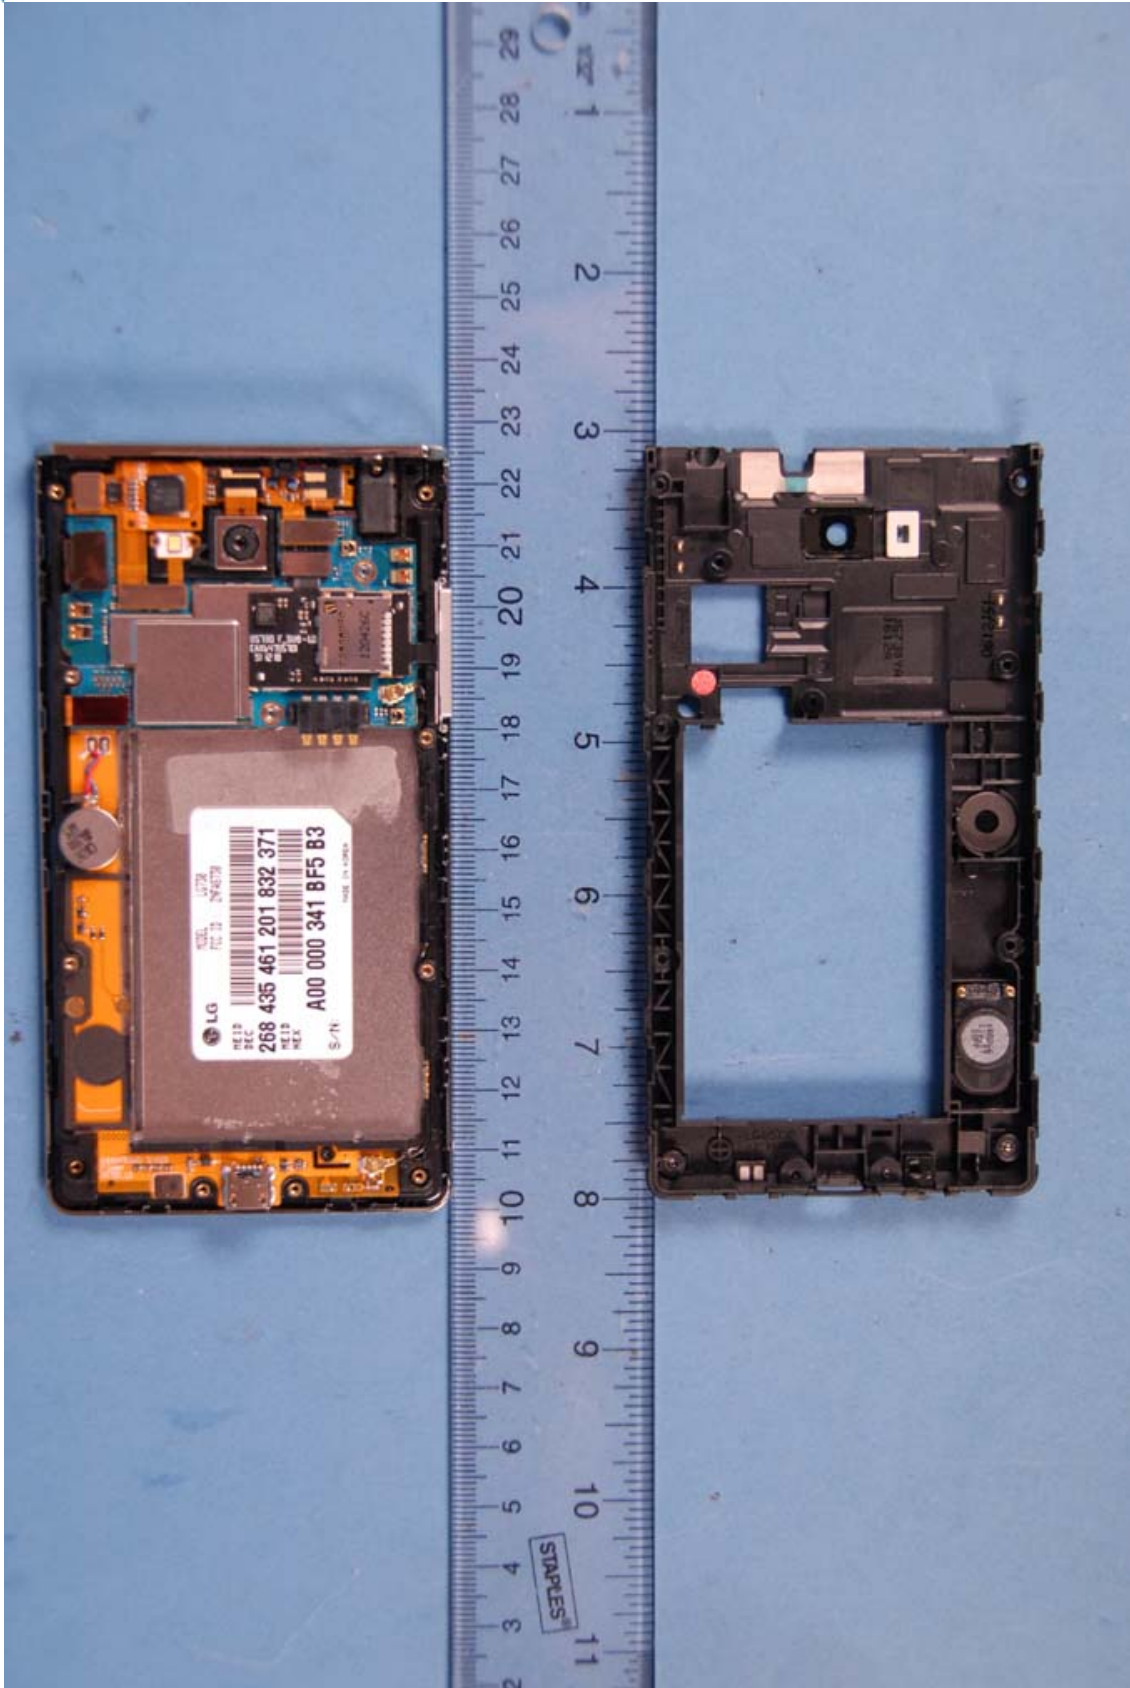

**INTERNAL PHOTOGRAPHS**

	<p>LG Electronics MobileComm U.S.A. FCC ID: ZNFAS730</p>	<p>Model: AS730</p>
<p>Internal Photos</p>	<p>EUT Type: Portable Handset</p>	<p>Page 1 of 9</p>

	LG Electronics MobileComm U.S.A. FCC ID: ZNFAS730	Model: AS730
Internal Photos	EUT Type: Portable Handset	Page 2 of 9

	LG Electronics MobileComm U.S.A. FCC ID: ZNFAS730	Model: AS730
Internal Photos	EUT Type: Portable Handset	Page 3 of 9

	LG Electronics MobileComm U.S.A. FCC ID: ZNFAS730	Model: AS730
Internal Photos	EUT Type: Portable Handset	Page 4 of 9

	LG Electronics MobileComm U.S.A. FCC ID: ZNFAS730	Model: AS730
Internal Photos	EUT Type: Portable Handset	Page 5 of 9

	LG Electronics MobileComm U.S.A. FCC ID: ZNFAS730	Model: AS730
Internal Photos	EUT Type: Portable Handset	Page 6 of 9