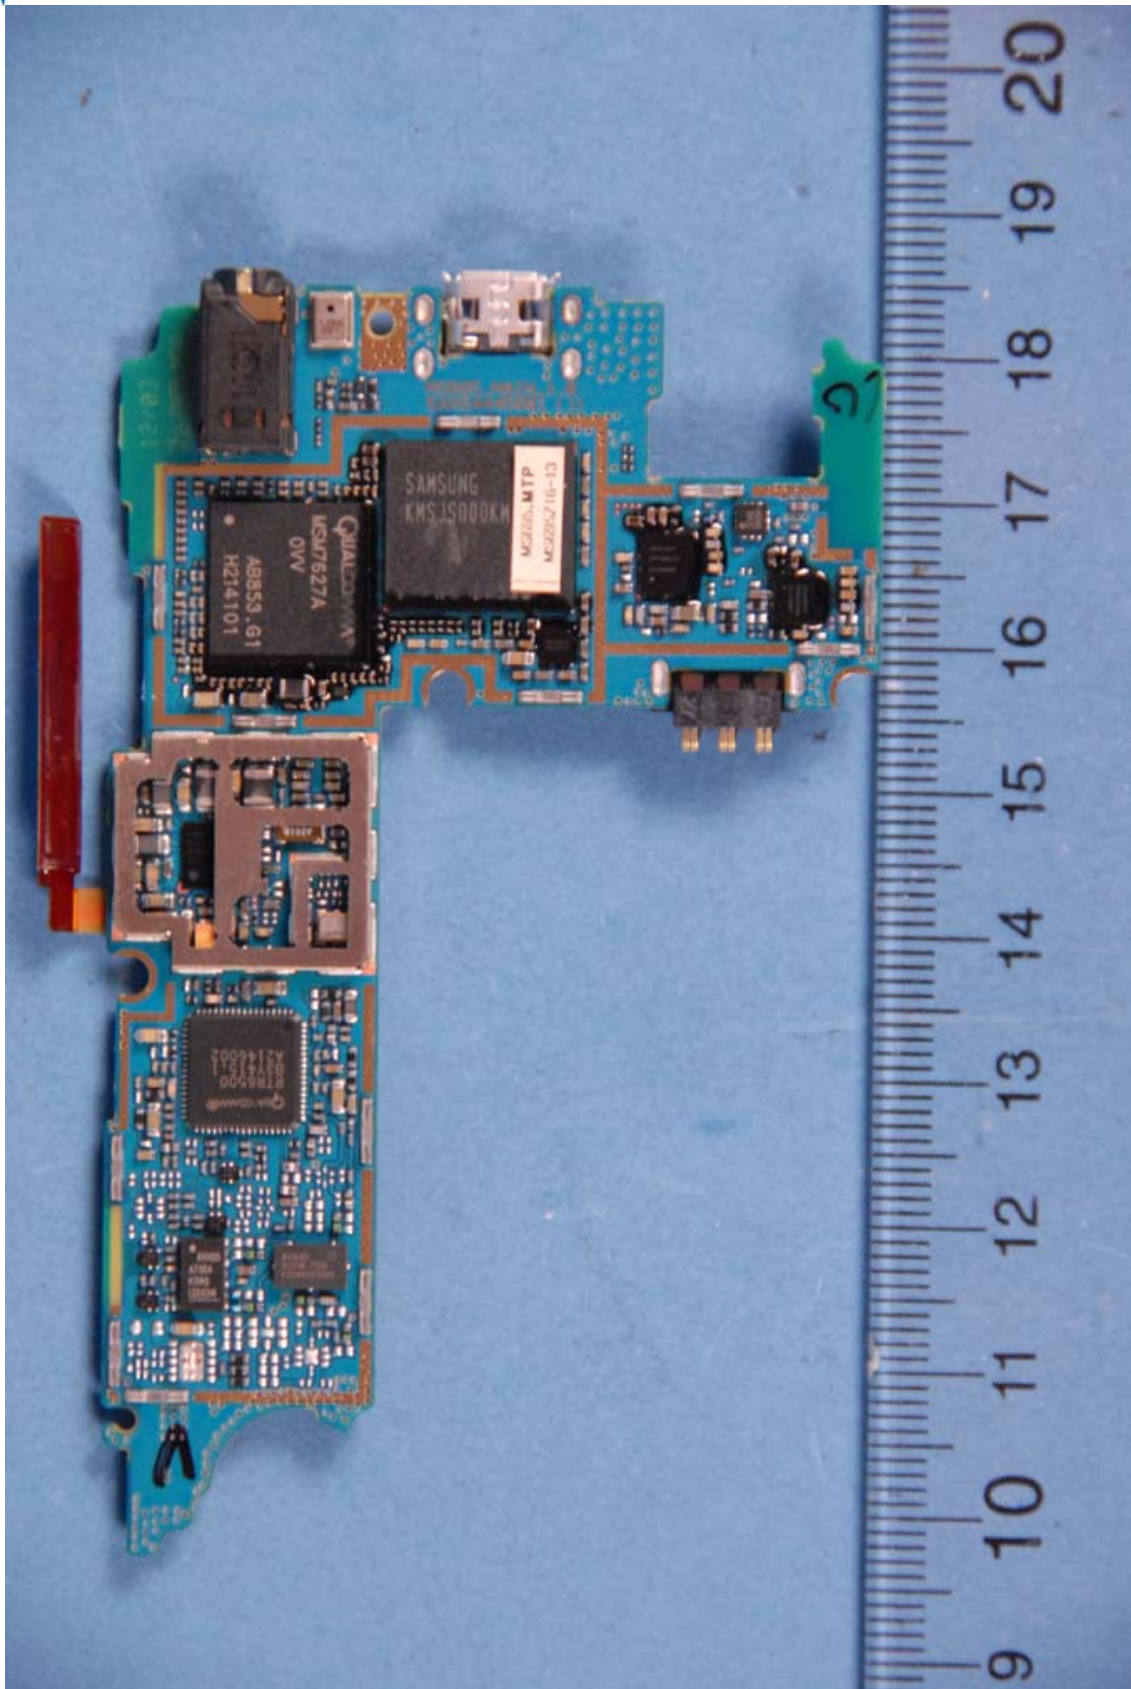

INTERNAL PHOTOGRAPHS

	LG Electronics USA FCC ID: ZNFAS695	Model: AS695
Internal Photos	EUT Type: Portable Handset	Page 1 of 11

	LG Electronics USA FCC ID: ZNFAS695	Model: AS695
Internal Photos	EUT Type: Portable Handset	Page 2 of 11

	LG Electronics USA FCC ID: ZNFAS695	Model: AS695
Internal Photos	EUT Type: Portable Handset	Page 3 of 11

	LG Electronics USA FCC ID: ZNFAS695	Model: AS695
Internal Photos	EUT Type: Portable Handset	Page 6 of 11

	LG Electronics USA FCC ID: ZNFAS695	Model: AS695
Internal Photos	EUT Type: Portable Handset	Page 7 of 11

 <p>PCTEST ENGINEERING LABORATORY, INC.</p>	LG Electronics USA FCC ID: ZNFAS695	Model: AS695
Internal Photos	EUT Type: Portable Handset	Page 9 of 11

	LG Electronics USA FCC ID: ZNFAS695	Model: AS695
Internal Photos	EUT Type: Portable Handset	Page 11 of 11