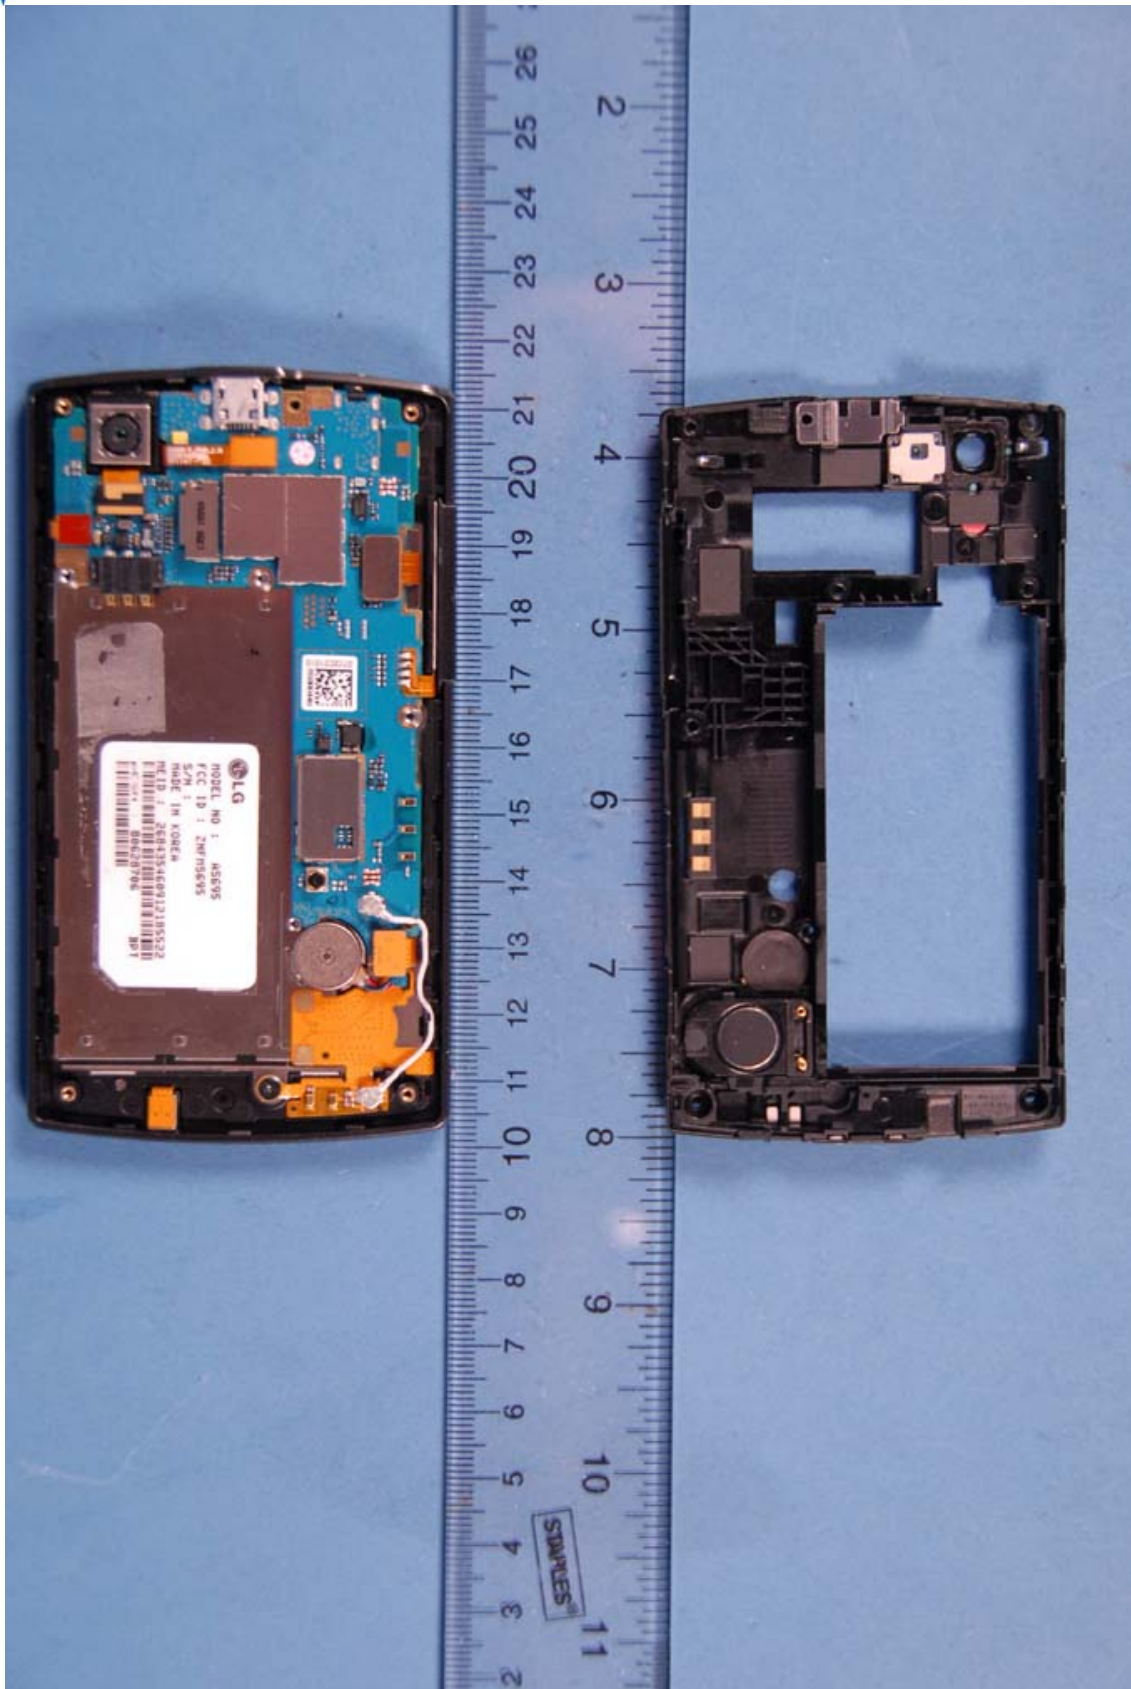

INTERNAL PHOTOGRAPHS

	LG Electronics USA FCC ID: ZNFAS695	Model: AS695
Internal Photos	EUT Type: Portable Handset	Page 1 of 11

	LG Electronics USA FCC ID: ZNFAS695	Model: AS695
Internal Photos	EUT Type: Portable Handset	Page 2 of 11

	LG Electronics USA FCC ID: ZNFAS695	Model: AS695
Internal Photos	EUT Type: Portable Handset	Page 3 of 11

	LG Electronics USA FCC ID: ZNFAS695	Model: AS695
Internal Photos	EUT Type: Portable Handset	Page 6 of 11

	LG Electronics USA FCC ID: ZNFAS695	Model: AS695
Internal Photos	EUT Type: Portable Handset	Page 7 of 11

 <p>PCTEST ENGINEERING LABORATORY, INC.</p>	LG Electronics USA FCC ID: ZNFAS695	Model: AS695
Internal Photos	EUT Type: Portable Handset	Page 9 of 11

	LG Electronics USA FCC ID: ZNFAS695	Model: AS695
Internal Photos	EUT Type: Portable Handset	Page 11 of 11