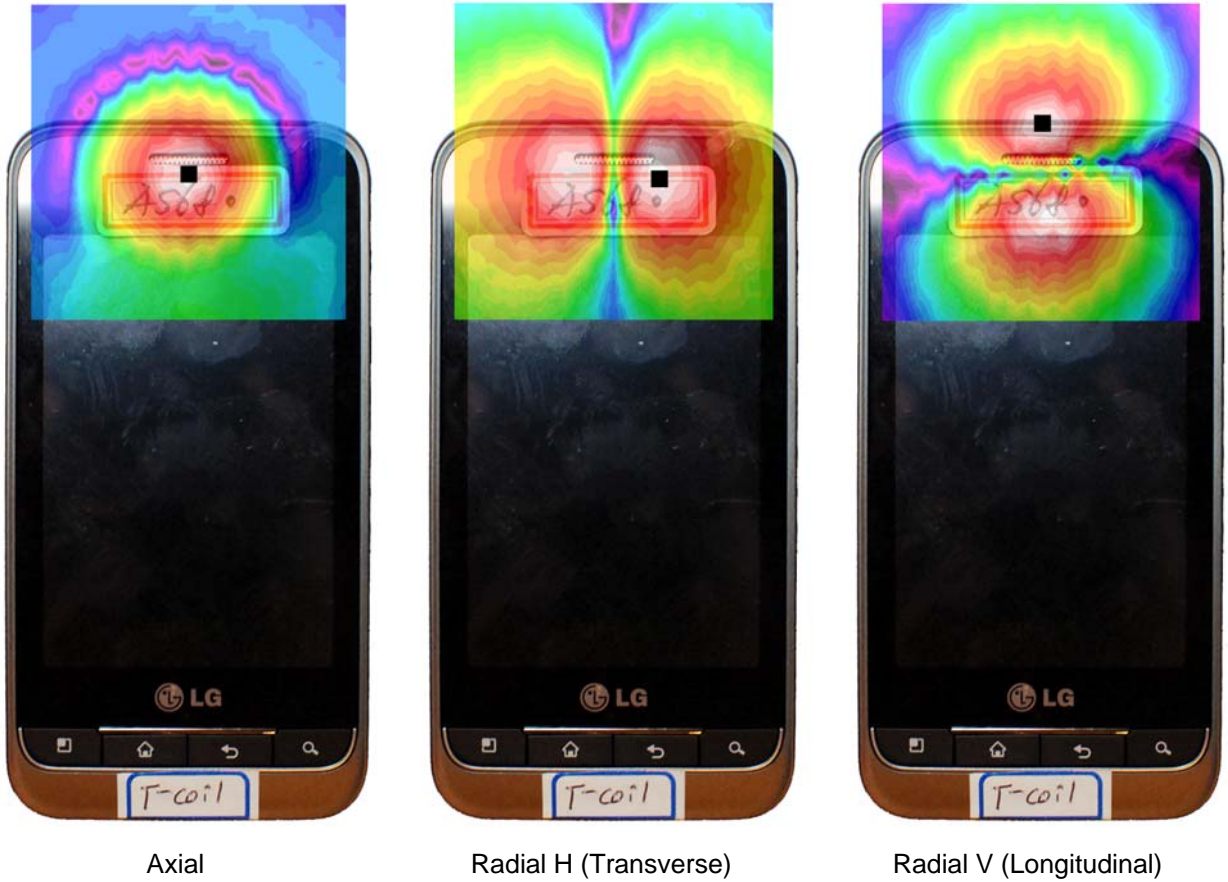

13. TEST SETUP PHOTOGRAPHS

**Figure 13-1
Test Setup for Wireless Device**

**Figure 13-2
Test Setup for Wireless Device**

FCC ID: ZNFAS680		HAC (T-COIL) TEST REPORT	 Reviewed by: Quality Manager
Filename: 0Y1107081120.ZNF	Test Dates: 7/19/2011 - 7/20/2011	EUT Type: Cellular/PCS CDMA/EVDO Phone with BT and WLAN	Page 36 of 37

Figure 13-3
T-Coil Scan Overlay Magnetic Field Distributions

Note: Final measurement locations are indicated by a cursor on the contour plots.

FCC ID: ZNFAS680		HAC (T-COIL) TEST REPORT	 Reviewed by: Quality Manager
Filename: 0Y1107081120.ZNF	Test Dates: 7/19/2011 - 7/20/2011	EUT Type: Cellular/PCS CDMA/EVDO Phone with BT and WLAN	Page 37 of 37