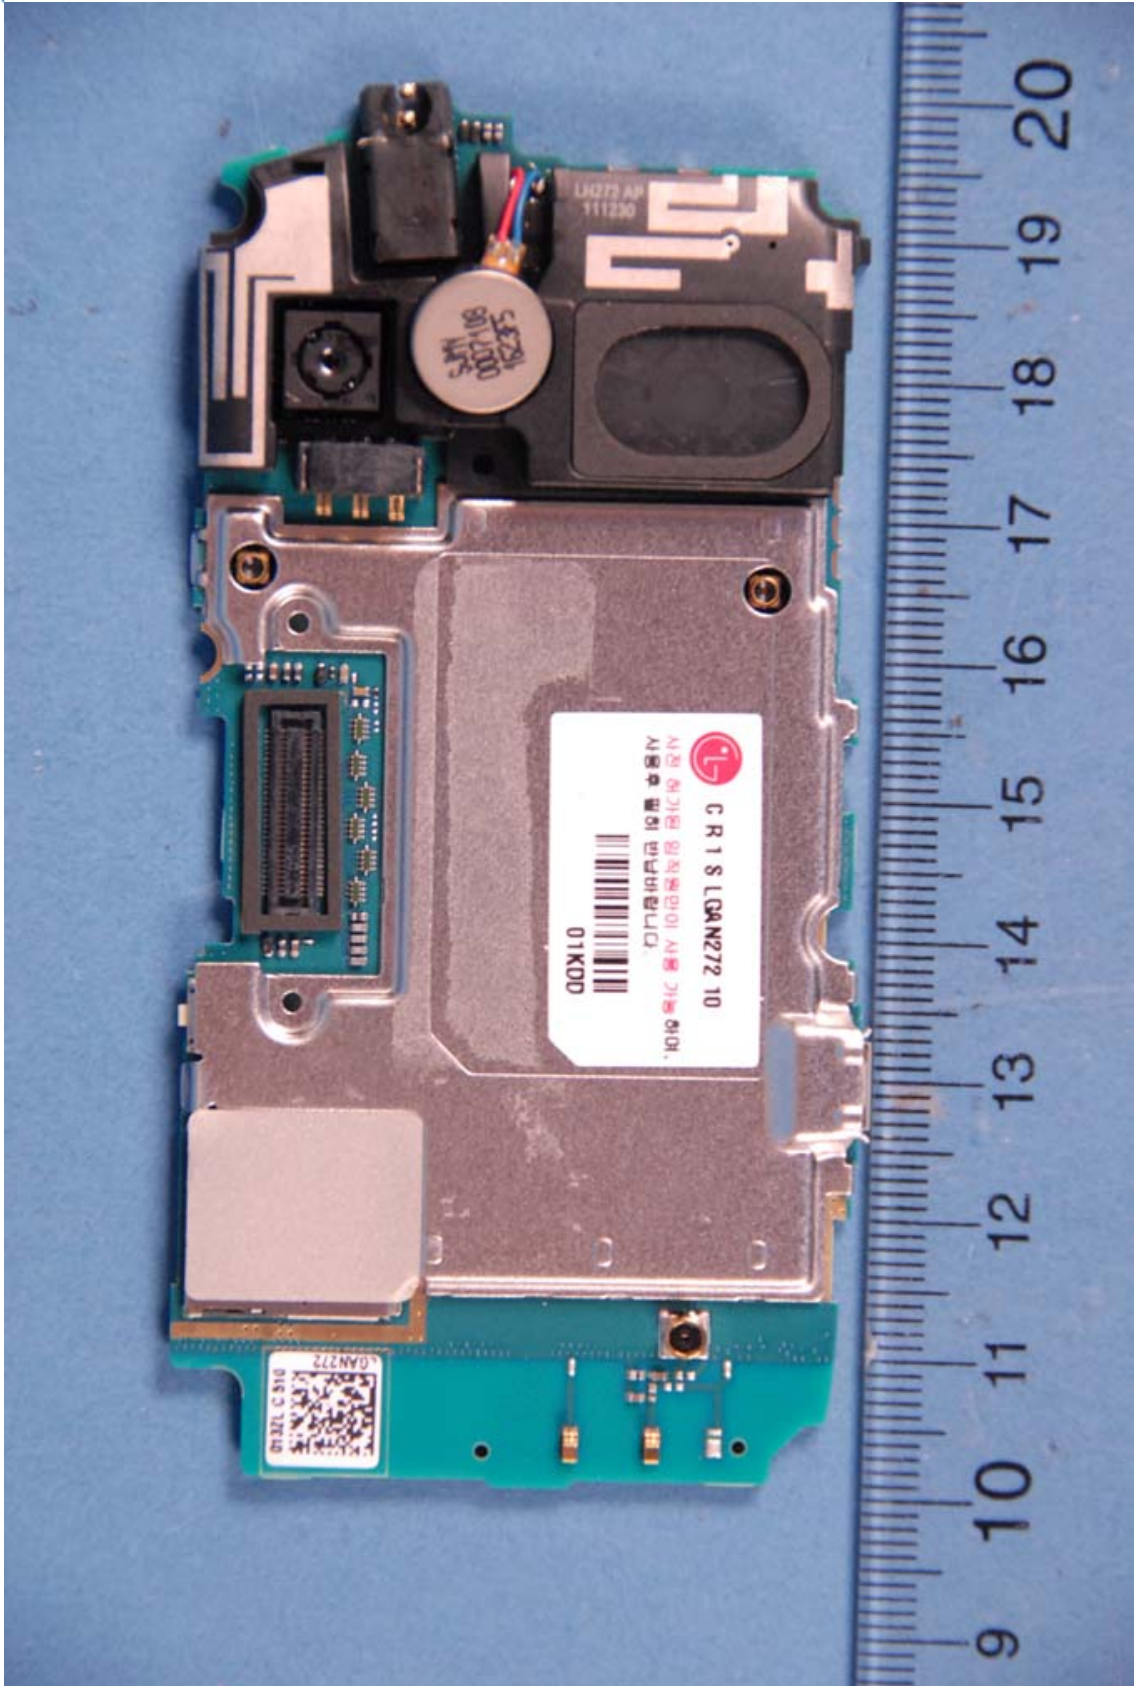

INTERNAL PHOTOGRAPHS

	LG Electronics MobileComm U.S.A FCC ID: ZNFAN272	Model: AN272
Internal Photos	EUT Type: Portable Handset	Page 1 of 12

	LG Electronics MobileComm U.S.A FCC ID: ZNFAN272	Model: AN272
Internal Photos	EUT Type: Portable Handset	Page 2 of 12

	<p>LG Electronics MobileComm U.S.A FCC ID: ZNFAN272</p>	<p>Model: AN272</p>
<p>Internal Photos</p>	<p>EUT Type: Portable Handset</p>	<p>Page 3 of 12</p>

	LG Electronics MobileComm U.S.A FCC ID: ZNFAN272	Model: AN272
Internal Photos	EUT Type: Portable Handset	Page 4 of 12

	LG Electronics MobileComm U.S.A FCC ID: ZNFAN272	Model: AN272
Internal Photos	EUT Type: Portable Handset	Page 5 of 12

	LG Electronics MobileComm U.S.A FCC ID: ZNFAN272	Model: AN272
Internal Photos	EUT Type: Portable Handset	Page 6 of 12

	LG Electronics MobileComm U.S.A FCC ID: ZNFAN272	Model: AN272
Internal Photos	EUT Type: Portable Handset	Page 7 of 12

	<p>LG Electronics MobileComm U.S.A FCC ID: ZNFAN272</p>	<p>Model: AN272</p>
<p>Internal Photos</p>	<p>EUT Type: Portable Handset</p>	<p>Page 8 of 12</p>