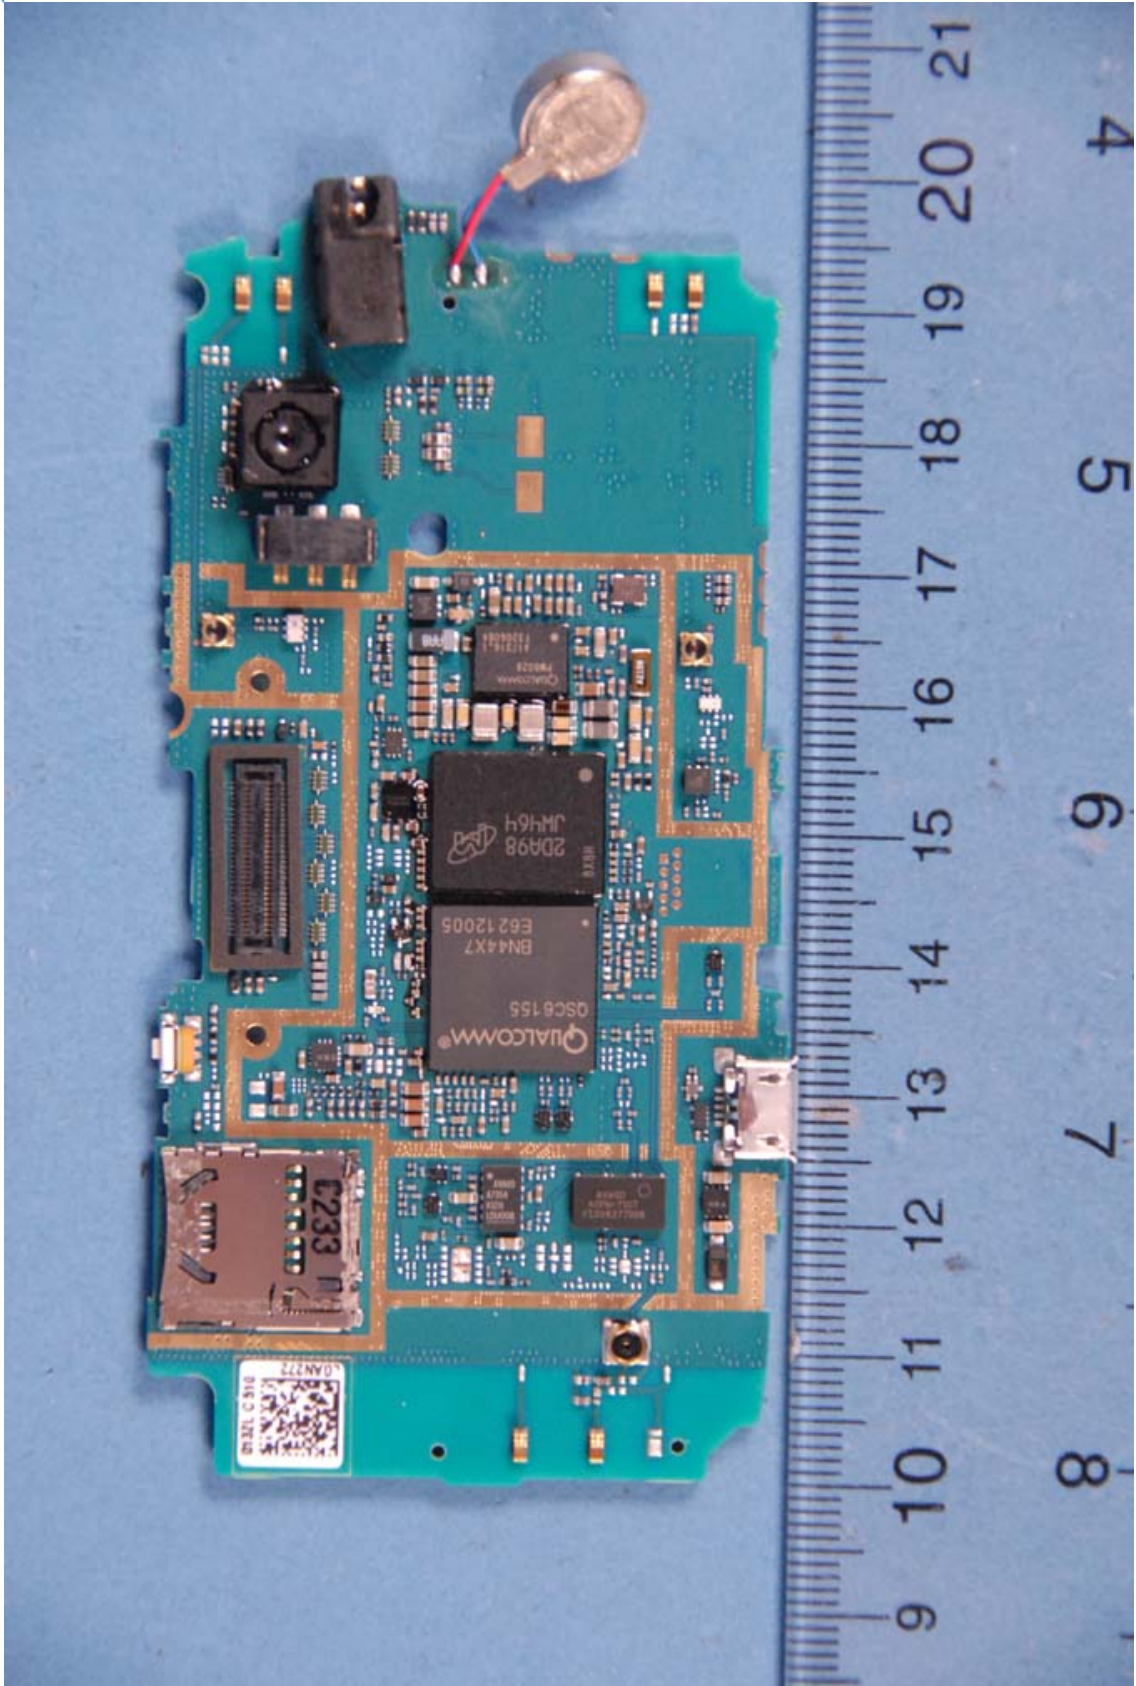

INTERNAL PHOTOGRAPHS

	LG Electronics MobileComm U.S.A FCC ID: ZNFAN272	Model: AN272
Internal Photos	EUT Type: Portable Handset	Page 1 of 12

	LG Electronics MobileComm U.S.A FCC ID: ZNFAN272	Model: AN272
Internal Photos	EUT Type: Portable Handset	Page 2 of 12

	<p>LG Electronics MobileComm U.S.A FCC ID: ZNFAN272</p>	<p>Model: AN272</p>
<p>Internal Photos</p>	<p>EUT Type: Portable Handset</p>	<p>Page 3 of 12</p>

	LG Electronics MobileComm U.S.A FCC ID: ZNFAN272	Model: AN272
Internal Photos	EUT Type: Portable Handset	Page 4 of 12

	LG Electronics MobileComm U.S.A FCC ID: ZNFAN272	Model: AN272
Internal Photos	EUT Type: Portable Handset	Page 5 of 12

	LG Electronics MobileComm U.S.A FCC ID: ZNFAN272	Model: AN272
Internal Photos	EUT Type: Portable Handset	Page 6 of 12

	LG Electronics MobileComm U.S.A FCC ID: ZNFAN272	Model: AN272
Internal Photos	EUT Type: Portable Handset	Page 7 of 12

	<p>LG Electronics MobileComm U.S.A FCC ID: ZNFAN272</p>	<p>Model: AN272</p>
<p>Internal Photos</p>	<p>EUT Type: Portable Handset</p>	<p>Page 8 of 12</p>