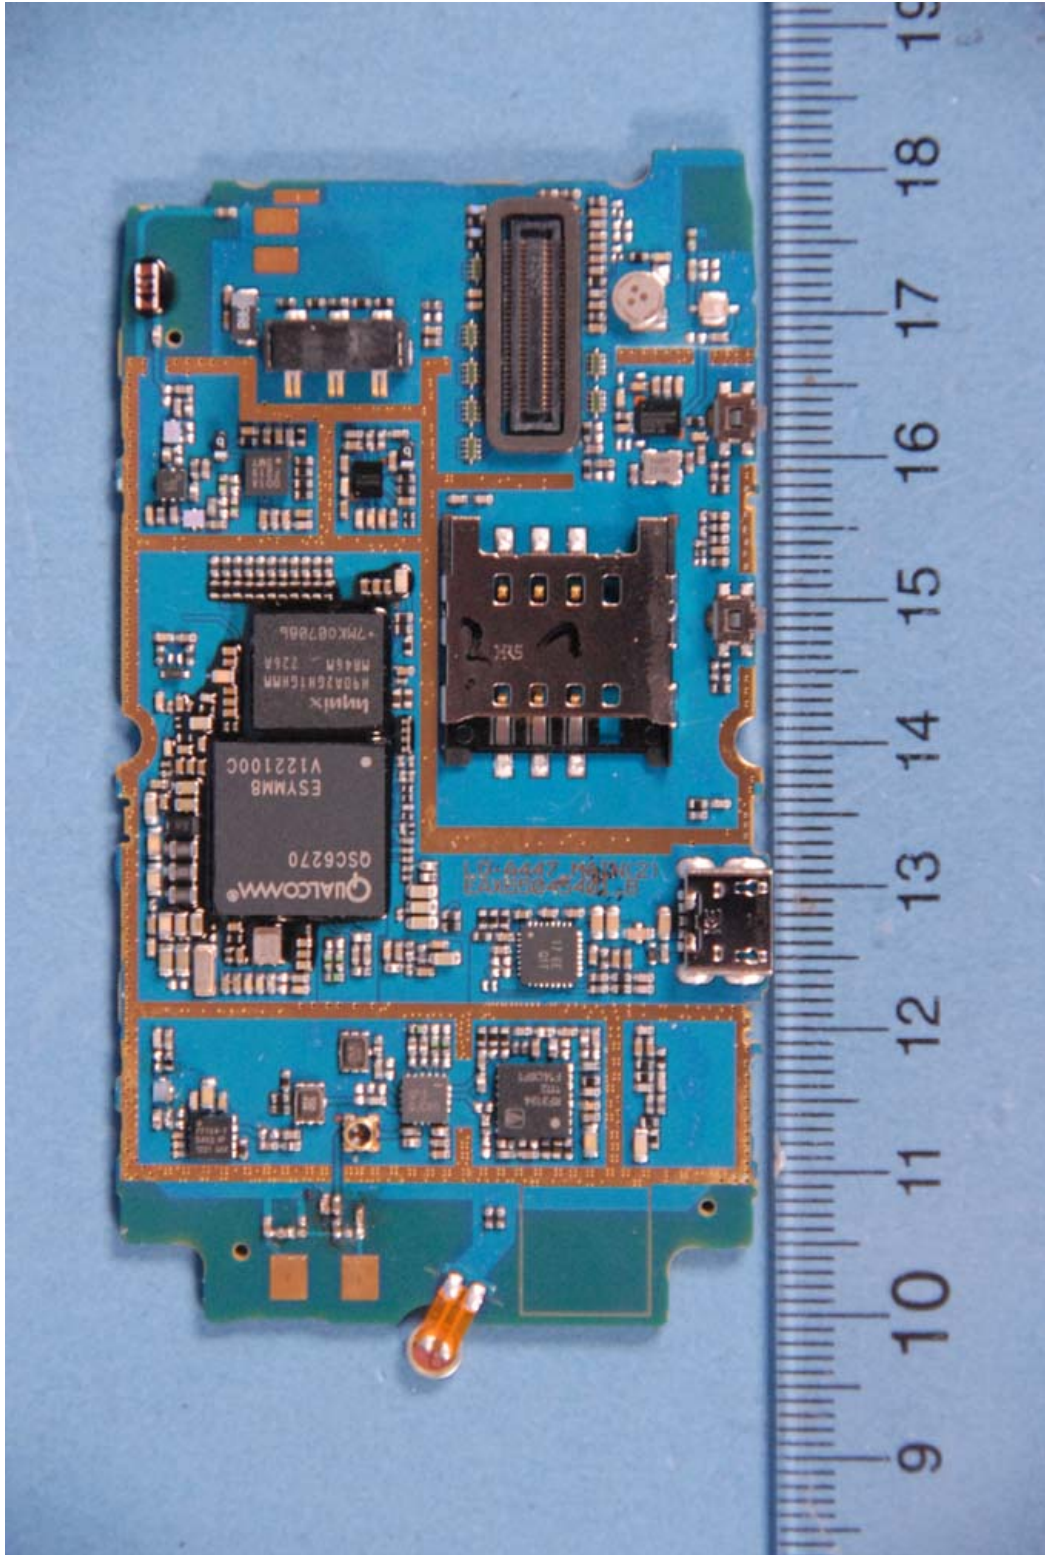

INTERNAL PHOTOGRAPHS

	LG ELECTRONICS MOBILECOMM U.S.A. FCC ID: ZNFA447	Model: LG-A447
Internal Photos	EUT Type: PORTABLE HANDSET	Page 1 of 10

	<p>LG ELECTRONICS MOBILECOMM U.S.A. FCC ID: ZNFA447</p>	<p>Model: LG-A447</p>
<p>Internal Photos</p>	<p>EUT Type: PORTABLE HANDSET</p>	<p>Page 2 of 10</p>

	LG ELECTRONICS MOBILECOMM U.S.A. FCC ID: ZNFA447	Model: LG-A447
Internal Photos	EUT Type: PORTABLE HANDSET	Page 3 of 10

	LG ELECTRONICS MOBILECOMM U.S.A. FCC ID: ZNFA447	Model: LG-A447
Internal Photos	EUT Type: PORTABLE HANDSET	Page 5 of 10

	LG ELECTRONICS MOBILECOMM U.S.A. FCC ID: ZNFA447	Model: LG-A447
Internal Photos	EUT Type: PORTABLE HANDSET	Page 6 of 10

	<p>LG ELECTRONICS MOBILECOMM U.S.A. FCC ID: ZNFA447</p>	<p>Model: LG-A447</p>
<p>Internal Photos</p>	<p>EUT Type: PORTABLE HANDSET</p>	<p>Page 8 of 10</p>