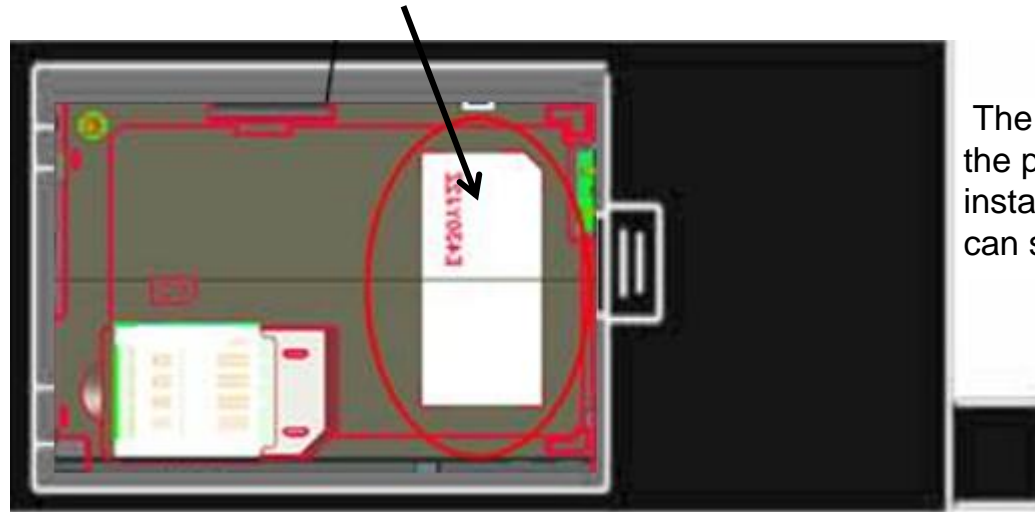

## ※ FCC ID Label Form

Note: The FCC ID shown will be readily visible at the time of purchase.

Note!

We, LG Electronics MobileComm USA, state that our device, FCC ID ZNFA380, has a battery. However, the battery will not be placed in the battery compartment when delivery, so it is visible to the users as they purchase the product and install the battery.

Additionally, the label is permanently attached. The label it's attached to the EUT by an adhesive.

The adhesive is permanent type with strong strength.

The label is located back of the phone. When the user install the battery, the user can see the label.