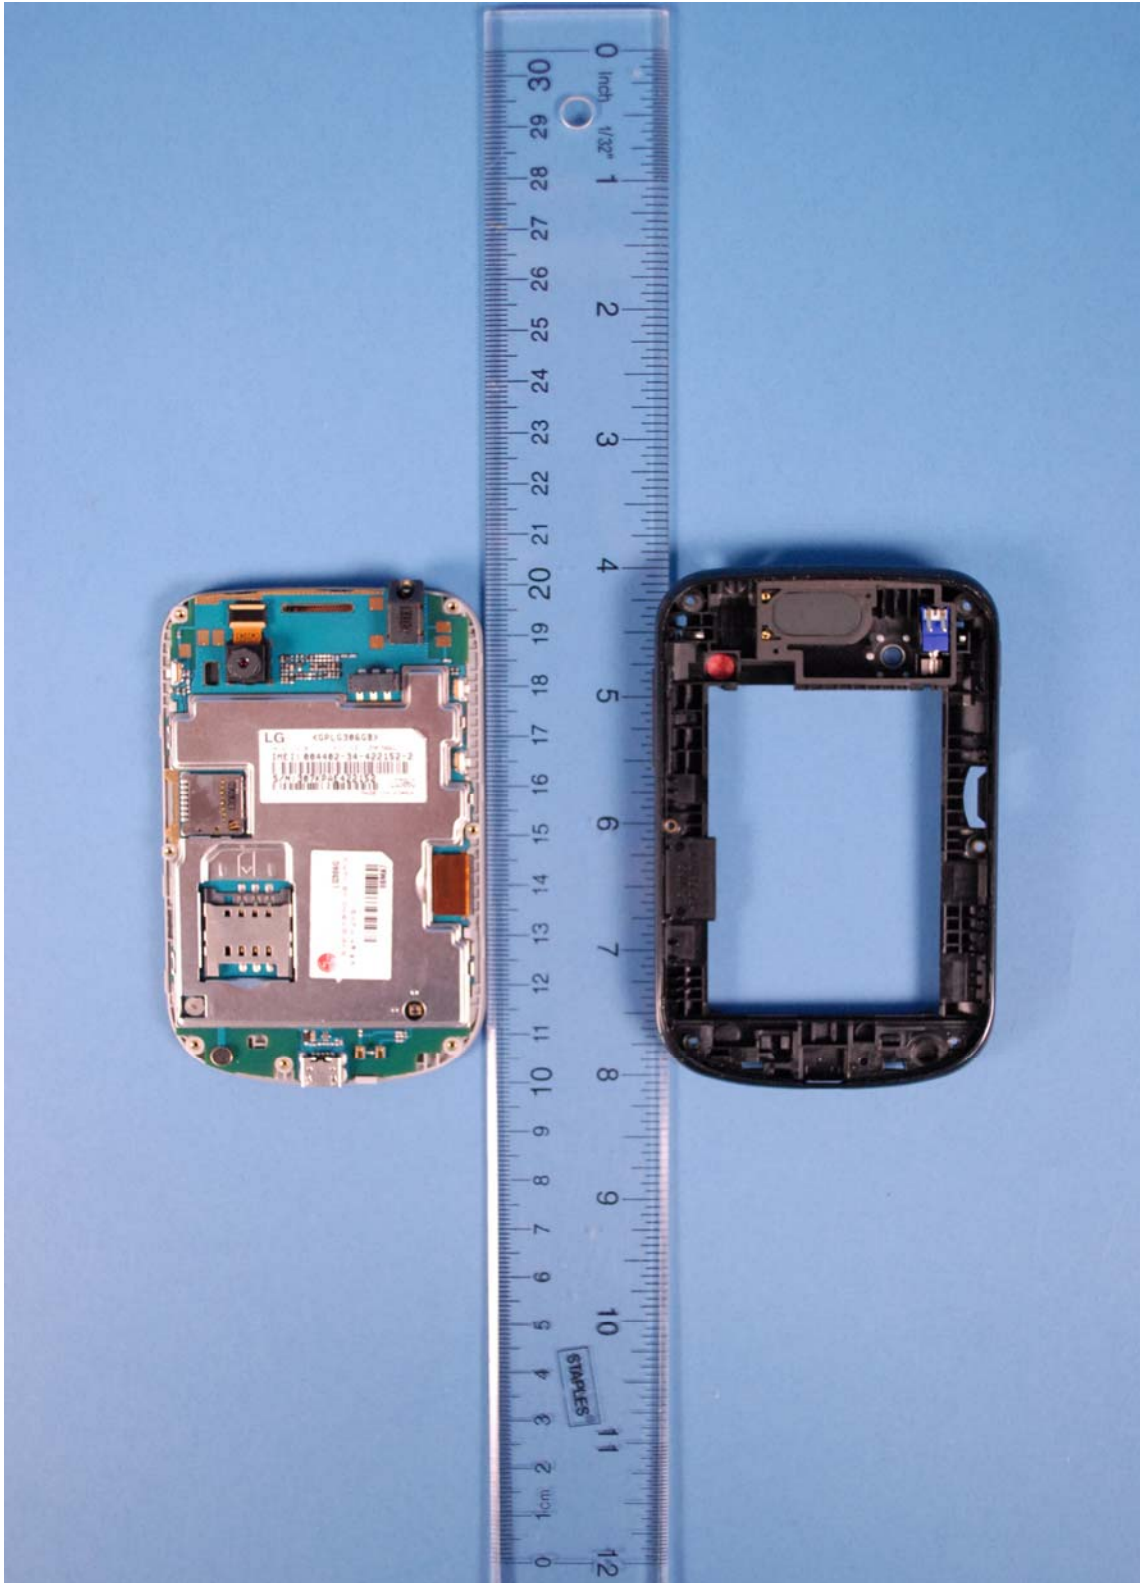

INTERNAL PHOTOGRAPHS

	LG FCC ID: ZNF306G	Model: LG306G
Internal Photos	EUT Type: Portable Handset	Page 1 of 7

 <p>PCTEST ENGINEERING LABORATORY, INC.</p>	LG FCC ID: ZNF306G	Model: LG306G
Internal Photos	EUT Type: Portable Handset	Page 2 of 7

	LG FCC ID: ZNF306G	Model: LG306G
Internal Photos	EUT Type: Portable Handset	Page 3 of 7

	<p>LG FCC ID: ZNF306G</p>	<p>Model: LG306G</p>
<p>Internal Photos</p>	<p>EUT Type: Portable Handset</p>	<p>Page 4 of 7</p>

	<p>LG FCC ID: ZNF306G</p>	<p>Model: LG306G</p>
<p>Internal Photos</p>	<p>EUT Type: Portable Handset</p>	<p>Page 5 of 7</p>

	LG FCC ID: ZNF306G	Model: LG306G
Internal Photos	EUT Type: Portable Handset	Page 6 of 7

	<p>LG FCC ID: ZNF306G</p>	<p>Model: LG306G</p>
<p>Internal Photos</p>	<p>EUT Type: Portable Handset</p>	<p>Page 7 of 7</p>