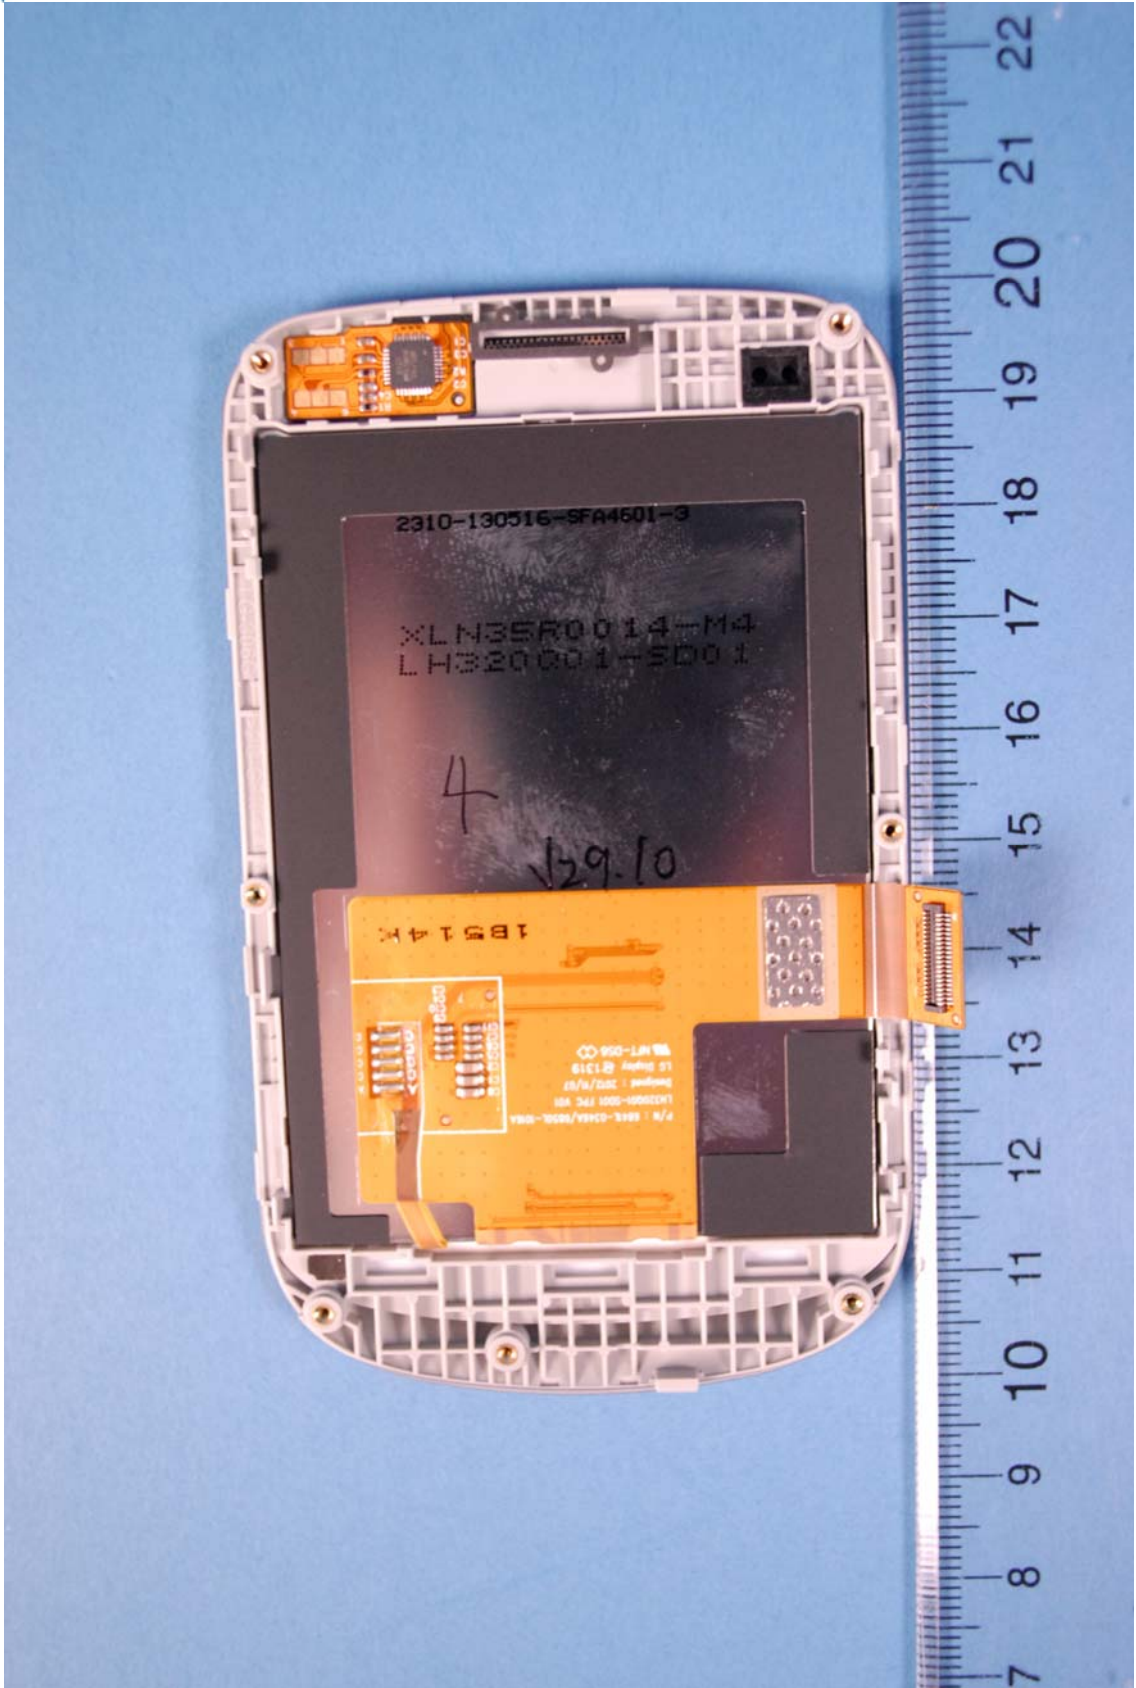

INTERNAL PHOTOGRAPHS

	LG FCC ID: ZNF306G	Model: LG306G
Internal Photos	EUT Type: Portable Handset	Page 1 of 7

 <p>PCTEST ENGINEERING LABORATORY, INC.</p>	LG FCC ID: ZNF306G	Model: LG306G
Internal Photos	EUT Type: Portable Handset	Page 2 of 7

	LG FCC ID: ZNF306G	Model: LG306G
Internal Photos	EUT Type: Portable Handset	Page 3 of 7

	<p>LG FCC ID: ZNF306G</p>	<p>Model: LG306G</p>
<p>Internal Photos</p>	<p>EUT Type: Portable Handset</p>	<p>Page 4 of 7</p>

	<p>LG FCC ID: ZNF306G</p>	<p>Model: LG306G</p>
<p>Internal Photos</p>	<p>EUT Type: Portable Handset</p>	<p>Page 5 of 7</p>

	LG FCC ID: ZNF306G	Model: LG306G
Internal Photos	EUT Type: Portable Handset	Page 6 of 7

	<p>LG FCC ID: ZNF306G</p>	<p>Model: LG306G</p>
<p>Internal Photos</p>	<p>EUT Type: Portable Handset</p>	<p>Page 7 of 7</p>