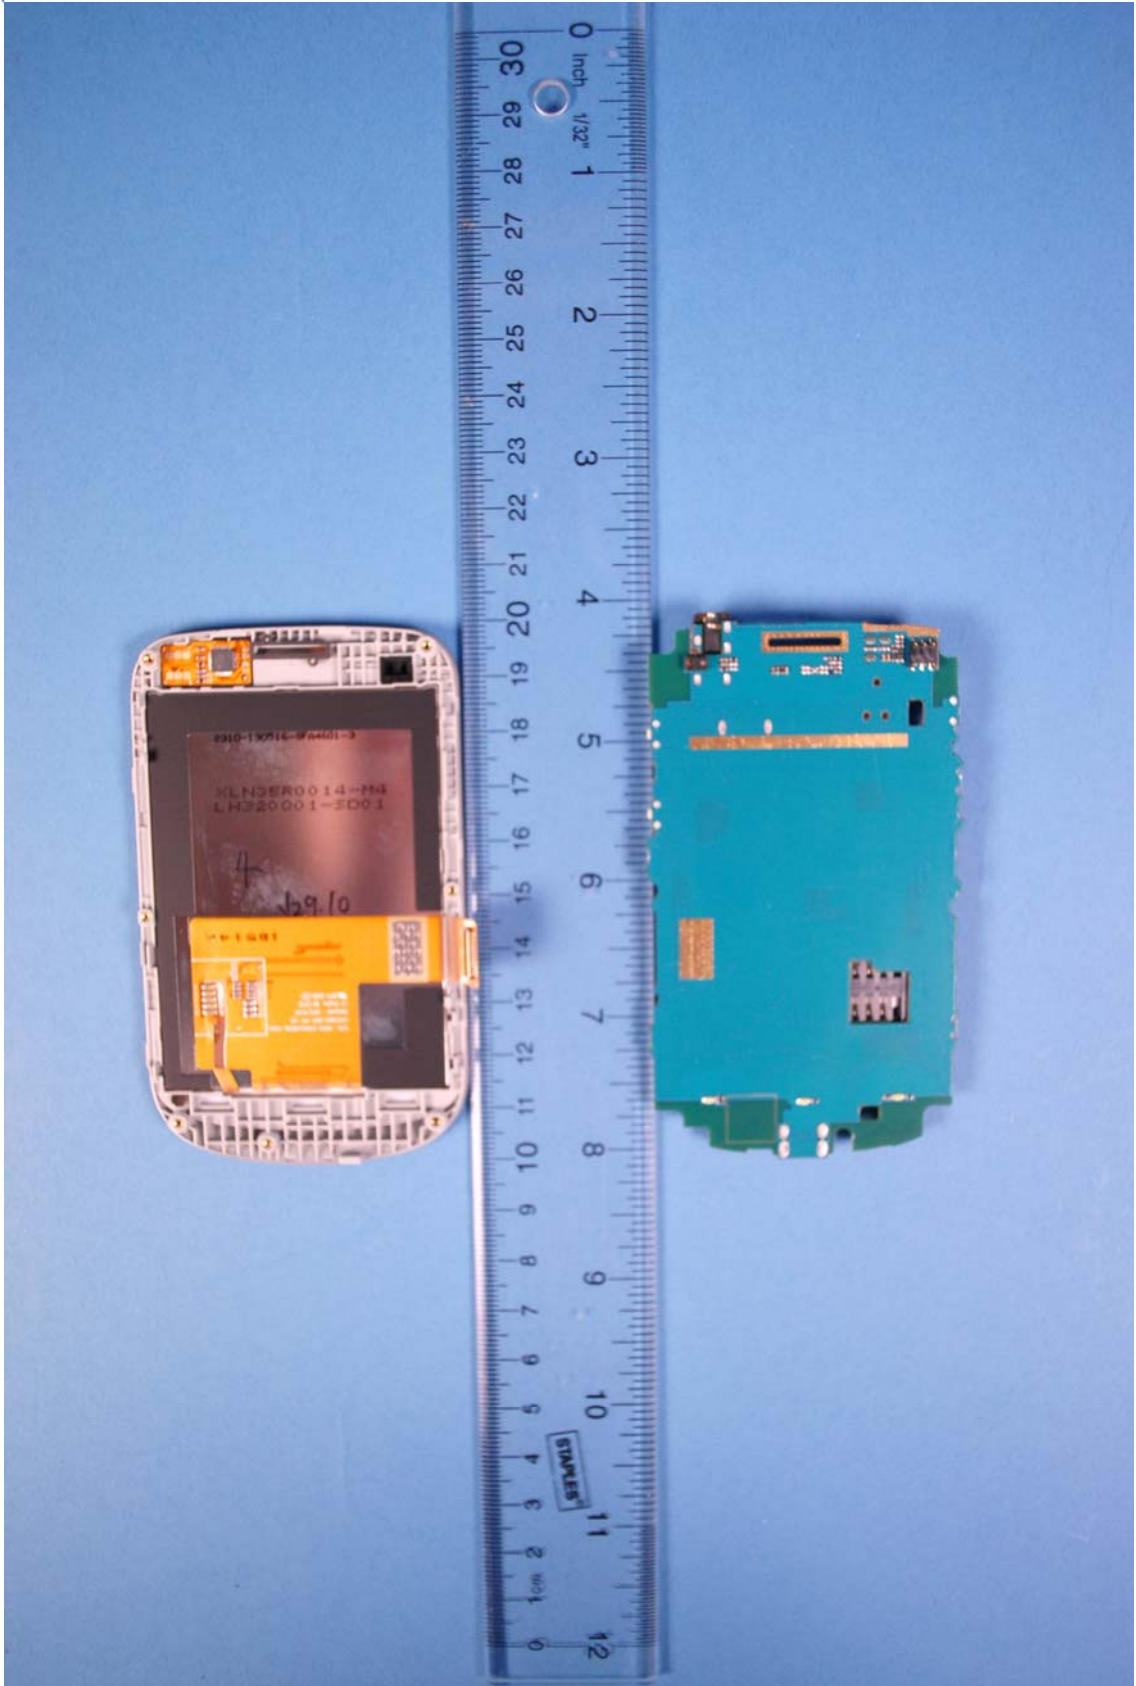

INTERNAL PHOTOGRAPHS

	LG FCC ID: ZNF306G	Model: LG306G
Internal Photos	EUT Type: Portable Handset	Page 1 of 7

 <p>PCTEST ENGINEERING LABORATORY, INC.</p>	LG FCC ID: ZNF306G	Model: LG306G
Internal Photos	EUT Type: Portable Handset	Page 2 of 7

	LG FCC ID: ZNF306G	Model: LG306G
Internal Photos	EUT Type: Portable Handset	Page 3 of 7

	<p>LG FCC ID: ZNF306G</p>	<p>Model: LG306G</p>
<p>Internal Photos</p>	<p>EUT Type: Portable Handset</p>	<p>Page 4 of 7</p>

	<p>LG FCC ID: ZNF306G</p>	<p>Model: LG306G</p>
<p>Internal Photos</p>	<p>EUT Type: Portable Handset</p>	<p>Page 5 of 7</p>

	LG FCC ID: ZNF306G	Model: LG306G
Internal Photos	EUT Type: Portable Handset	Page 6 of 7

	<p>LG FCC ID: ZNF306G</p>	<p>Model: LG306G</p>
<p>Internal Photos</p>	<p>EUT Type: Portable Handset</p>	<p>Page 7 of 7</p>