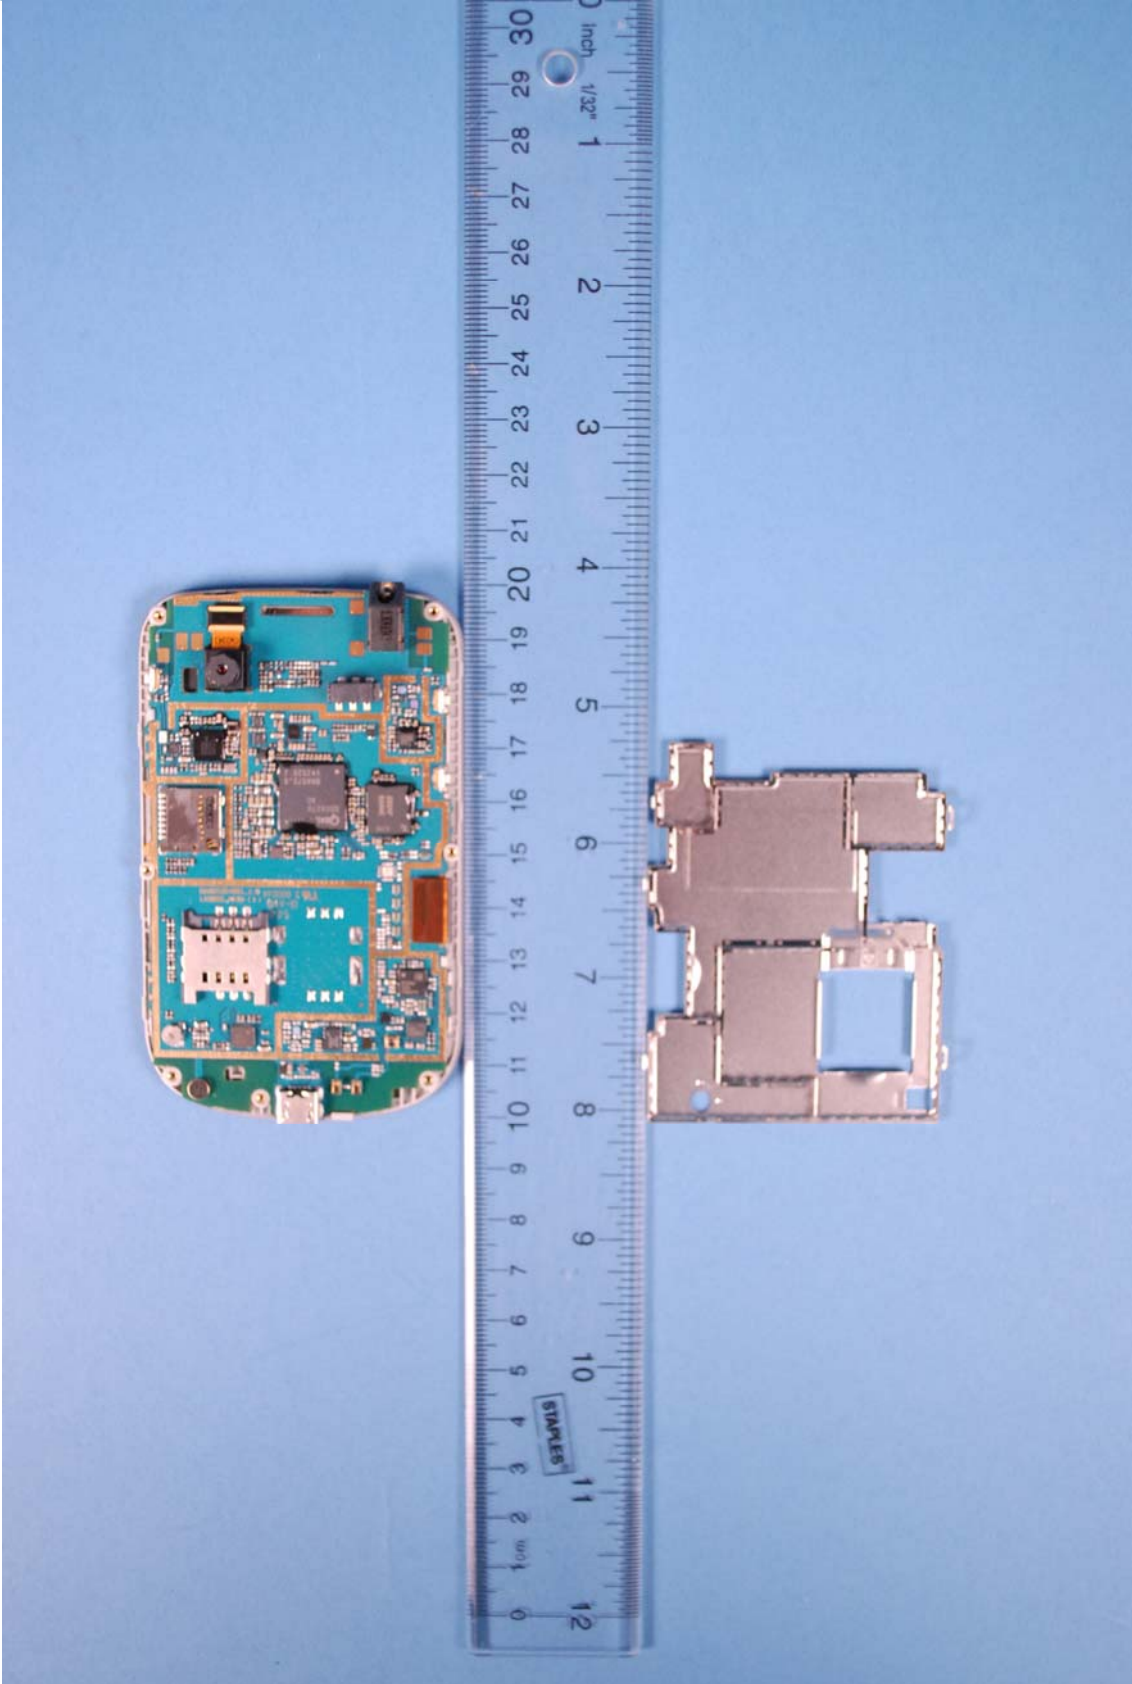

INTERNAL PHOTOGRAPHS

	LG FCC ID: ZNF306G	Model: LG306G
Internal Photos	EUT Type: Portable Handset	Page 1 of 7

 <p>PCTEST ENGINEERING LABORATORY, INC.</p>	LG FCC ID: ZNF306G	Model: LG306G
Internal Photos	EUT Type: Portable Handset	Page 2 of 7

	LG FCC ID: ZNF306G	Model: LG306G
Internal Photos	EUT Type: Portable Handset	Page 3 of 7

	<p>LG FCC ID: ZNF306G</p>	<p>Model: LG306G</p>
<p>Internal Photos</p>	<p>EUT Type: Portable Handset</p>	<p>Page 4 of 7</p>

	<p>LG FCC ID: ZNF306G</p>	<p>Model: LG306G</p>
<p>Internal Photos</p>	<p>EUT Type: Portable Handset</p>	<p>Page 5 of 7</p>

	LG FCC ID: ZNF306G	Model: LG306G
Internal Photos	EUT Type: Portable Handset	Page 6 of 7

	<p>LG FCC ID: ZNF306G</p>	<p>Model: LG306G</p>
<p>Internal Photos</p>	<p>EUT Type: Portable Handset</p>	<p>Page 7 of 7</p>