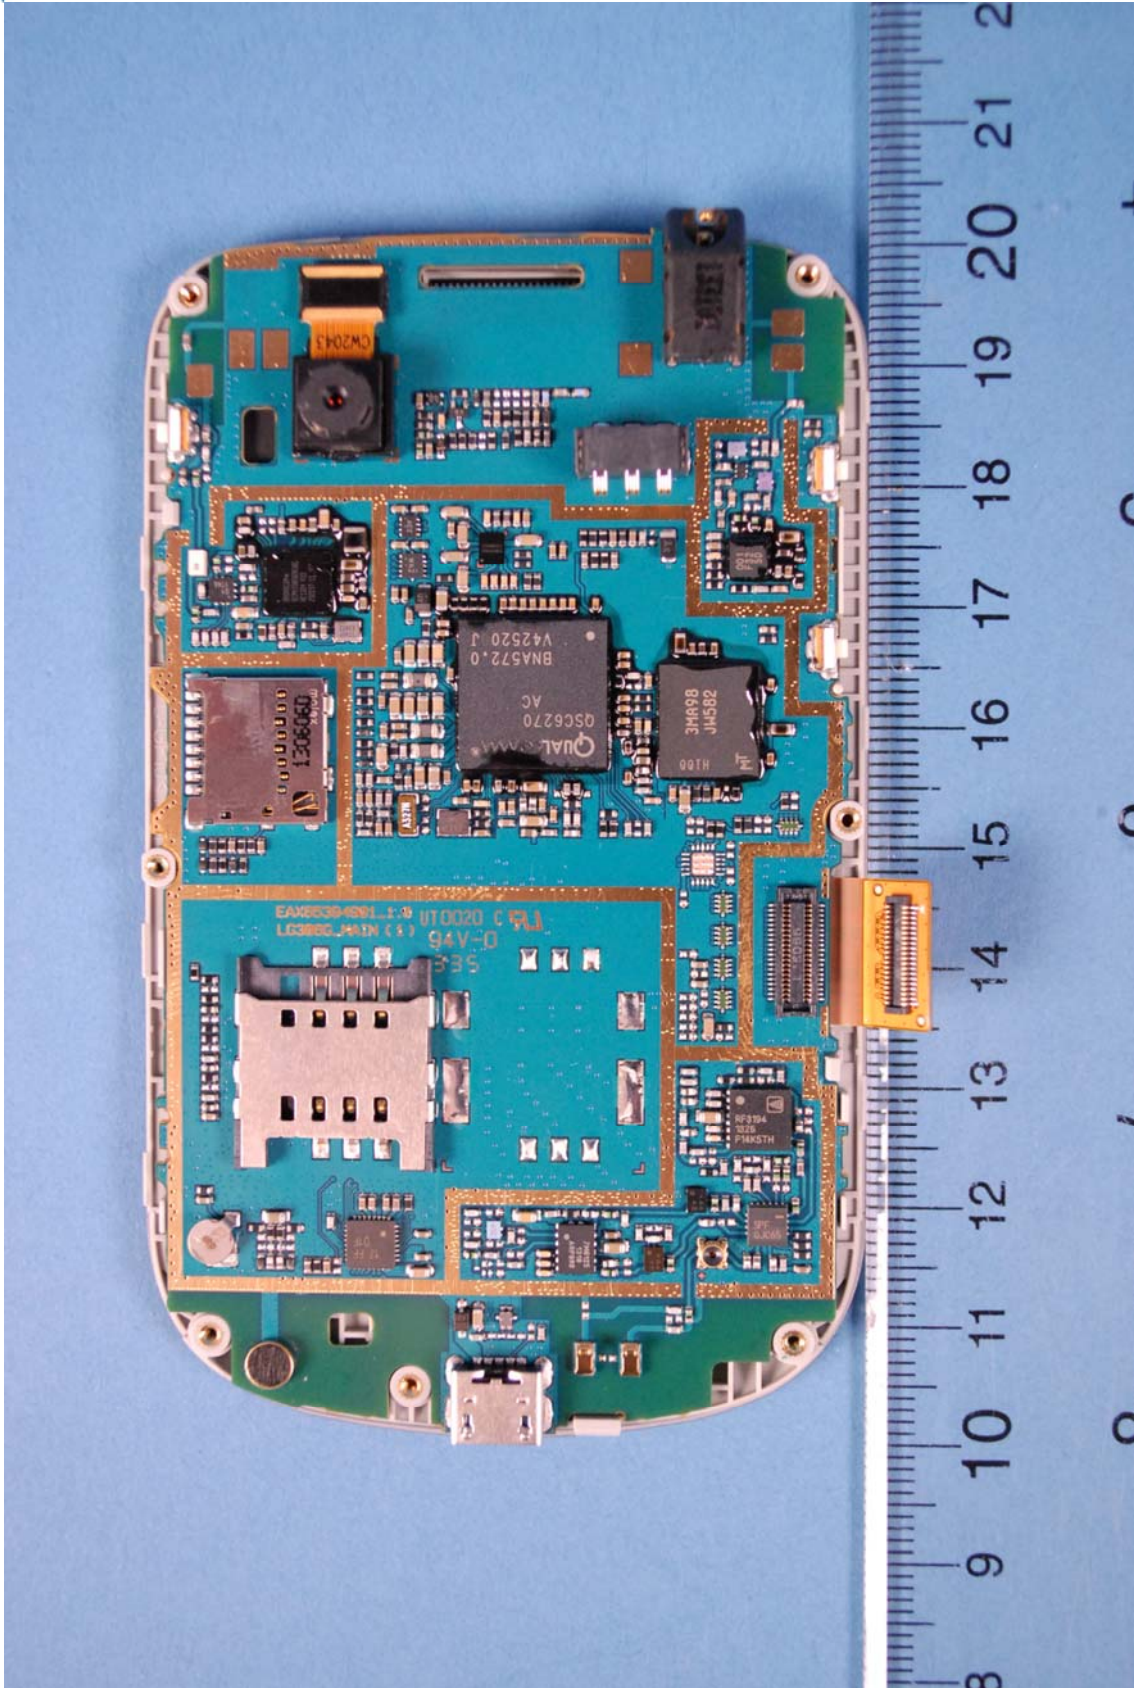

INTERNAL PHOTOGRAPHS

	LG FCC ID: ZNF306G	Model: LG306G
Internal Photos	EUT Type: Portable Handset	Page 1 of 7

 <p>PCTEST ENGINEERING LABORATORY, INC.</p>	LG FCC ID: ZNF306G	Model: LG306G
Internal Photos	EUT Type: Portable Handset	Page 2 of 7

	LG FCC ID: ZNF306G	Model: LG306G
Internal Photos	EUT Type: Portable Handset	Page 3 of 7

	<p>LG FCC ID: ZNF306G</p>	<p>Model: LG306G</p>
<p>Internal Photos</p>	<p>EUT Type: Portable Handset</p>	<p>Page 4 of 7</p>

	<p>LG FCC ID: ZNF306G</p>	<p>Model: LG306G</p>
<p>Internal Photos</p>	<p>EUT Type: Portable Handset</p>	<p>Page 5 of 7</p>

	LG FCC ID: ZNF306G	Model: LG306G
Internal Photos	EUT Type: Portable Handset	Page 6 of 7

	<p>LG FCC ID: ZNF306G</p>	<p>Model: LG306G</p>
<p>Internal Photos</p>	<p>EUT Type: Portable Handset</p>	<p>Page 7 of 7</p>