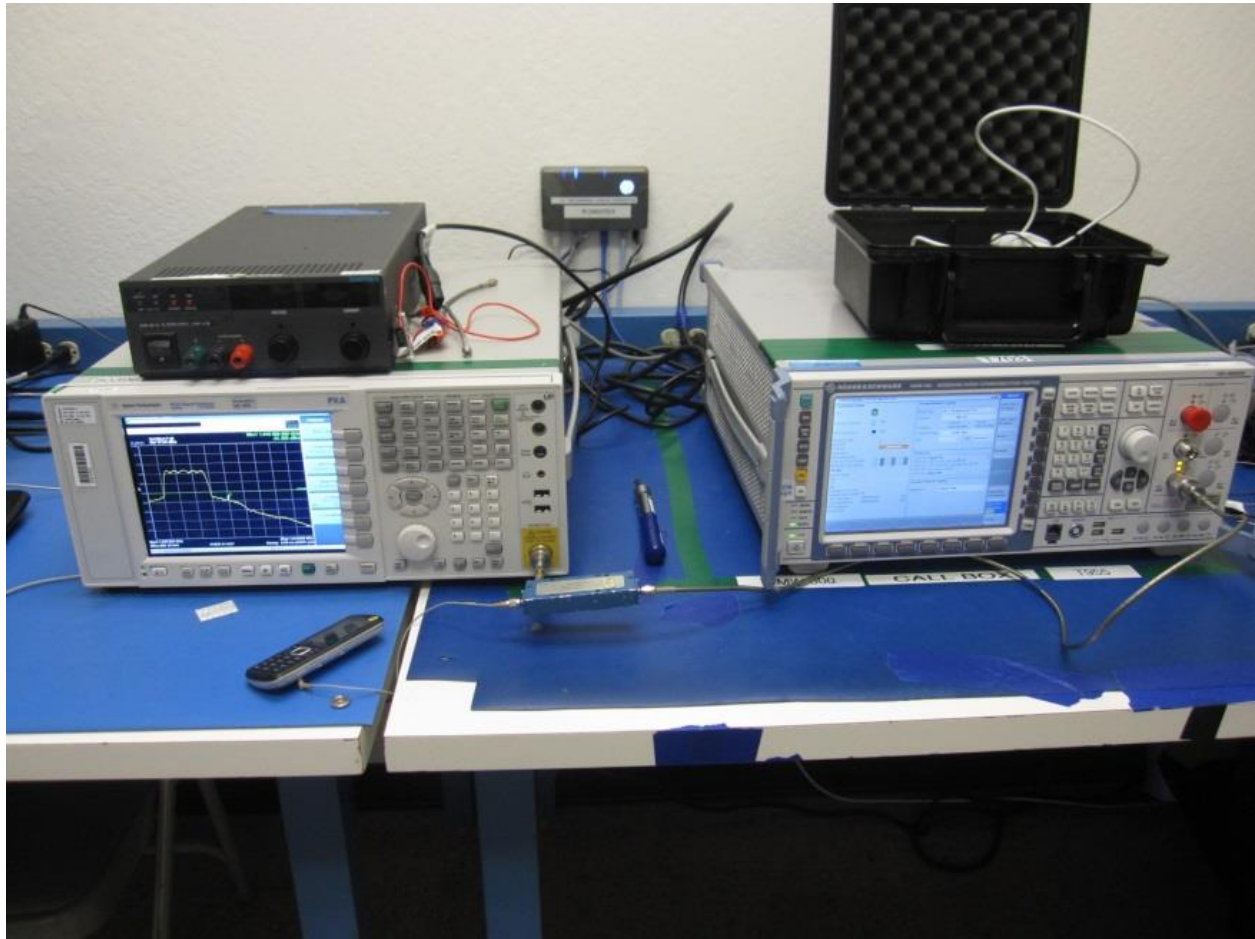

12. SETUP PHOTOS

ANTENNA PORT CONDUCTED RF MEASUREMENT SETUP

RADIATED RF MEASUREMENT SETUP FOR PORTABLE CONFIGURATION

ENVIRONMENTAL CHAMBER PHOTO

END OF REPORT