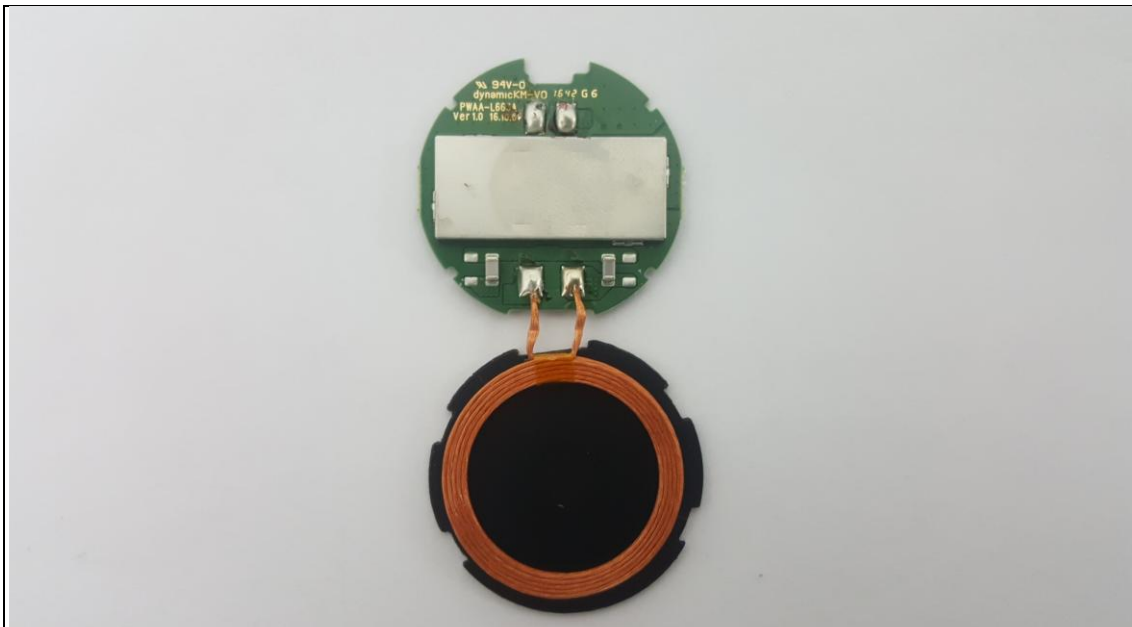

SGS

Internal photos of EUT

Internal view of EUT

Inductive loop coil antenna

Top view of main board (Shielding can on)

Top view of board (Shielding can off)

Bottom view of board