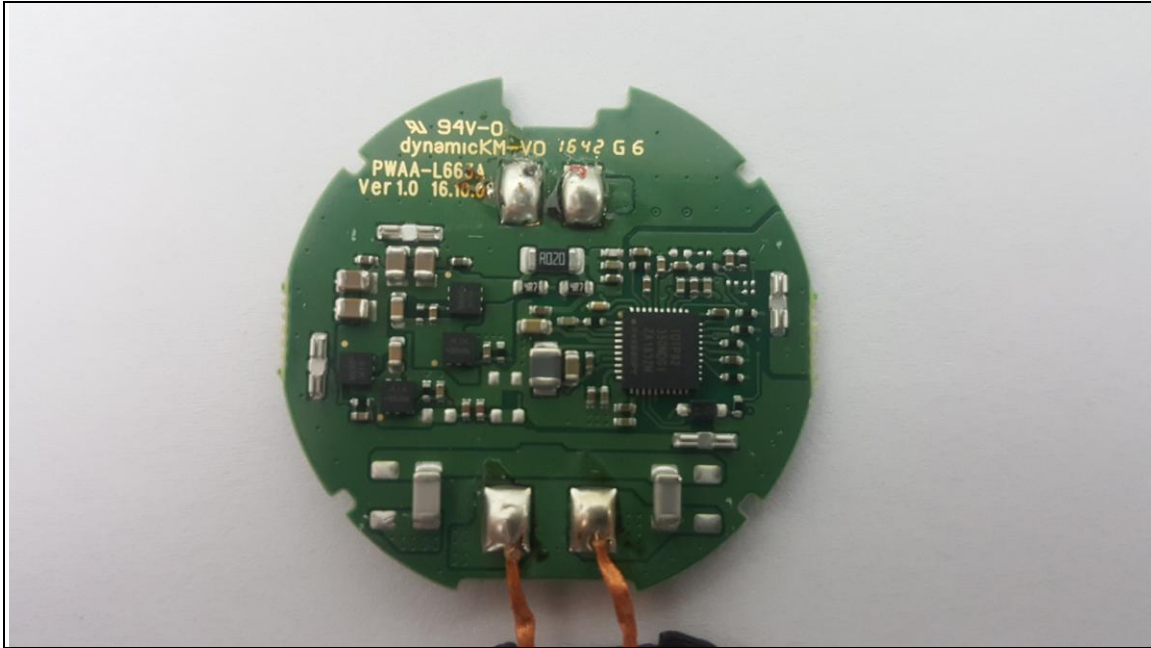

SGS

Internal photos of EUT

Internal view of EUT

Inductive loop coil antenna

Top view of main board (Shielding can on)

Top view of board (Shielding can off)

Bottom view of board