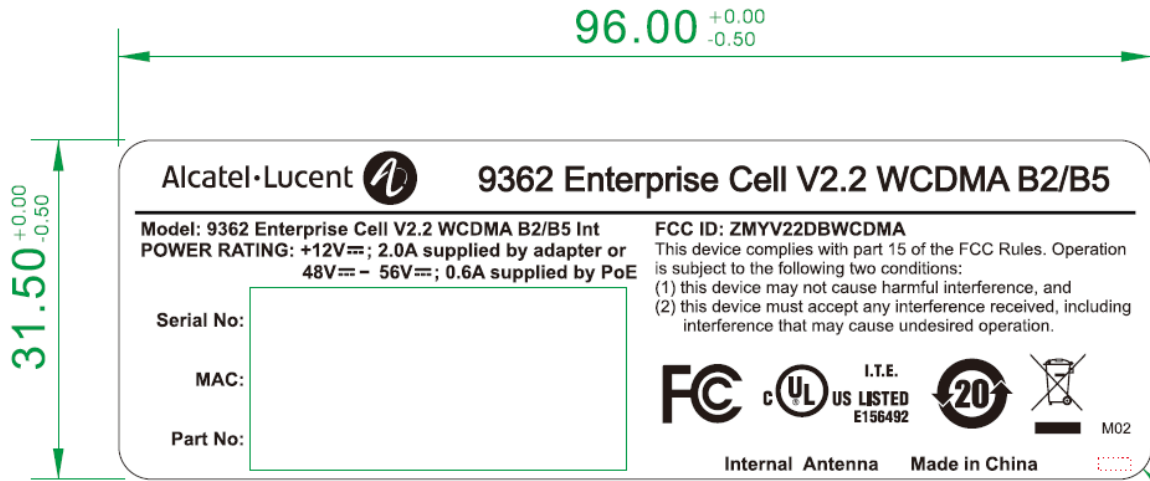

FCC ID: ZMYV22DBWCDMA

Label Drawing:

Unit: mm

Label Location:

< Label will be put on Back Cover >