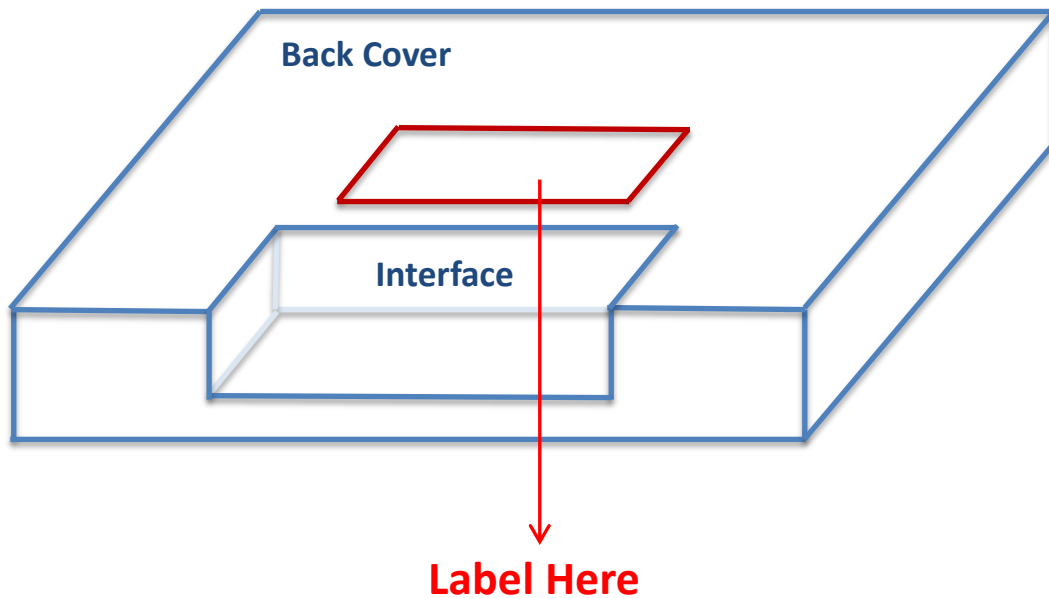

FCC ID: ZMYV22DBWCDMA

Label Drawing:

Unit: mm

Label Location:

< Label will be put on Back Cover >