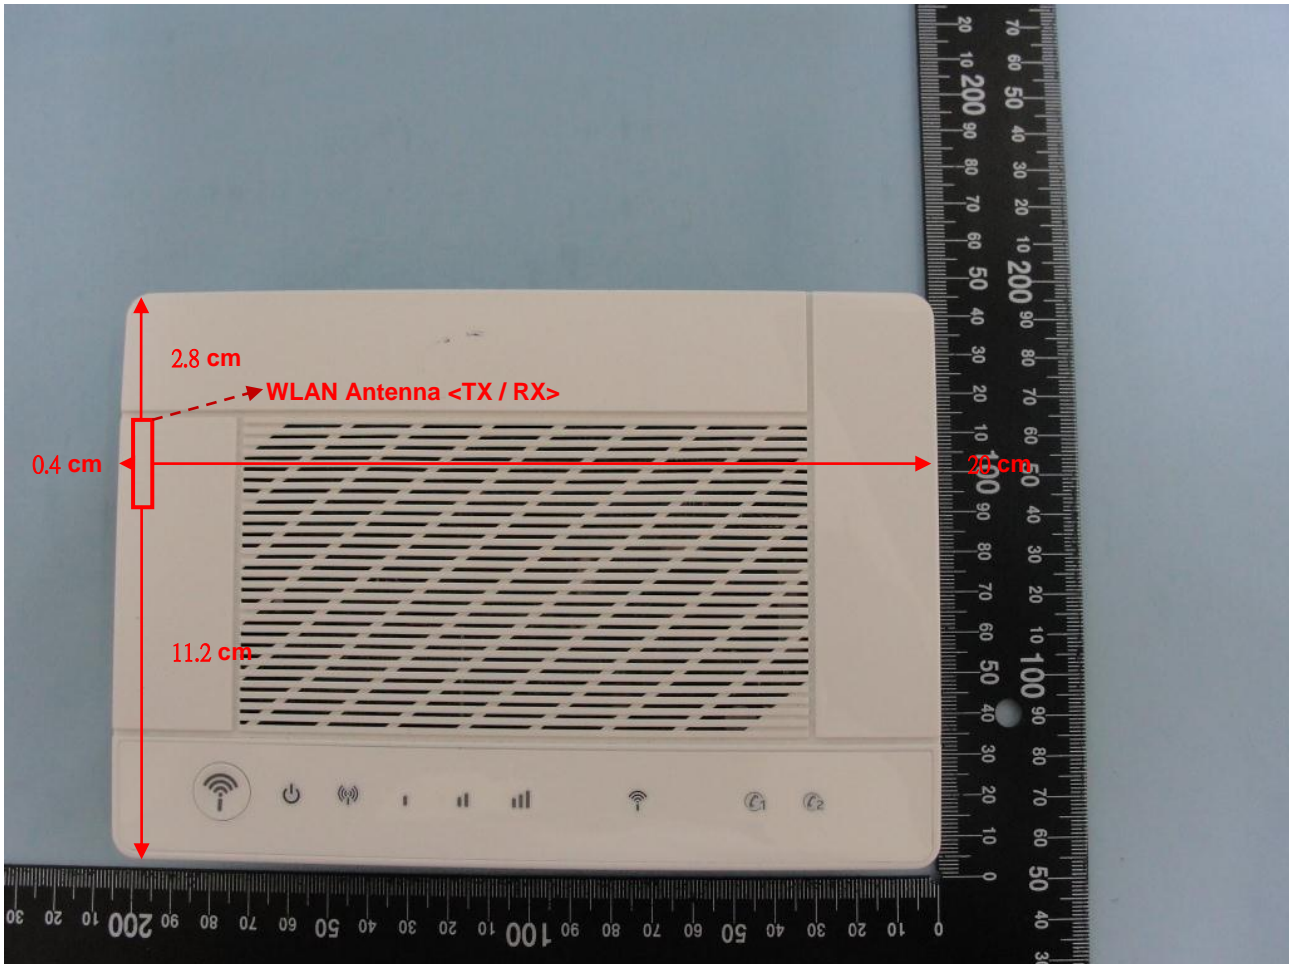

**Brand Name:** Huawei; MitraStar

**Model Name:** B222s-41(Huawei); M4G-301M2W/M4G-301M1W/M4G-301M-12V (MitraStar)

Antenna location	Length	Width
WLAN Antenna <Tx / Rx>	2.5 cm	1.7 cm